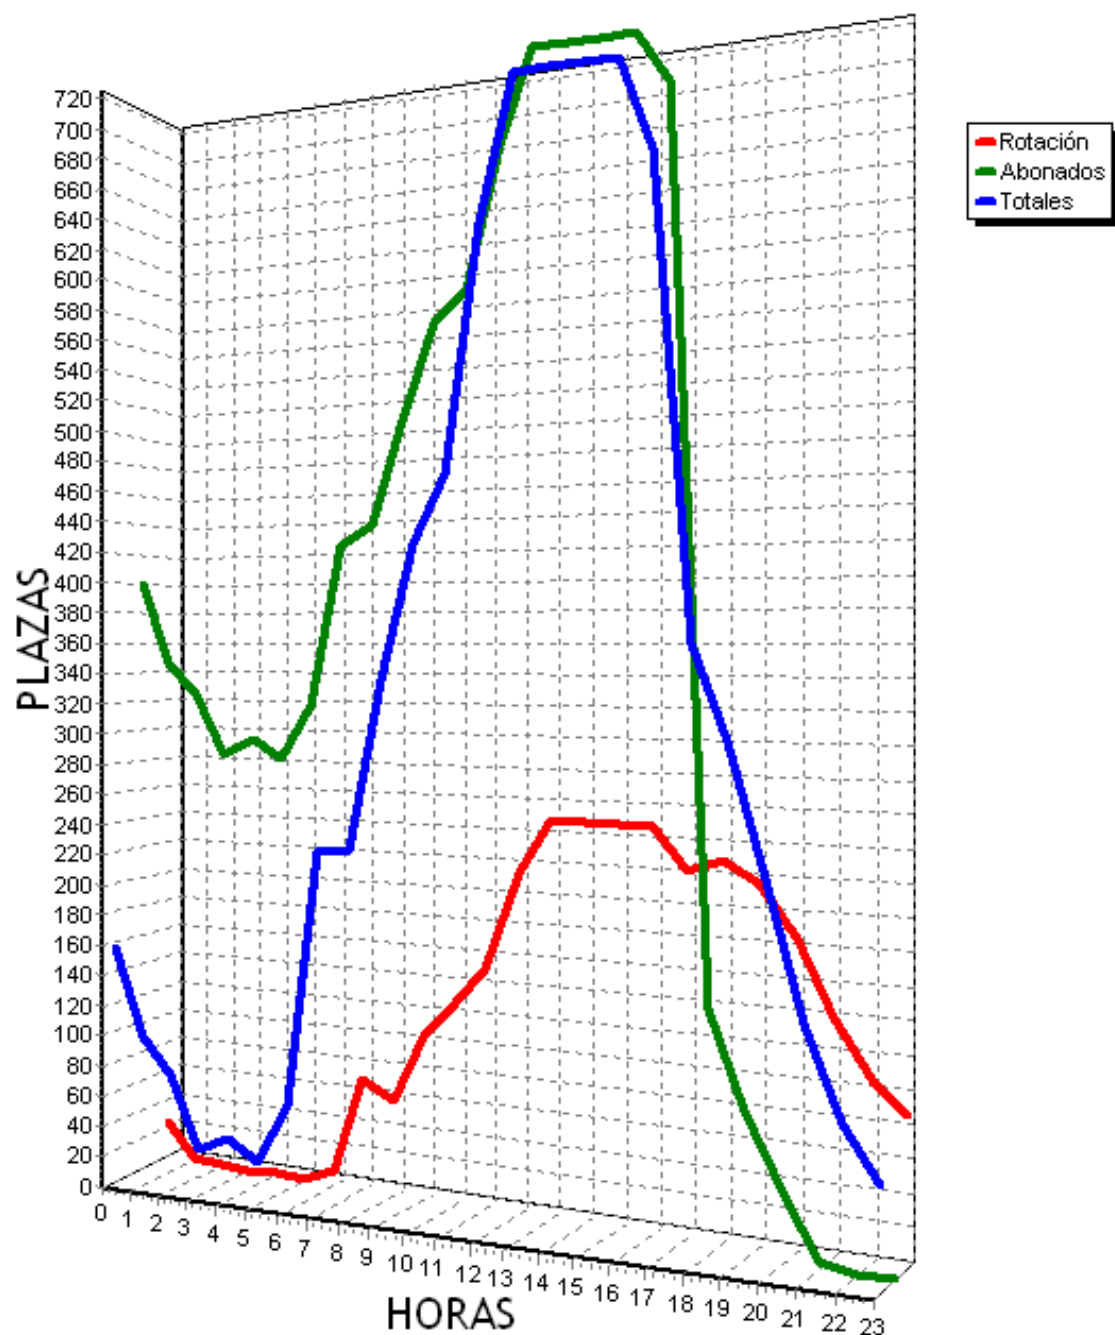

PLAZAS TOTALES DEL PARKING = 719

HORA	ROTACION	ABONADOS	TOTALES
0	25	399	156
1	1	346	99
2	1	325	76
3	0	286	29
4	1	296	40
5	1	285	27
6	9	319	67
7	72	422	228
8	62	435	231
9	105	500	338
10	129	560	420
11	153	578	462
12	215	667	613
13	248	724	702
14	248	724	702
15	248	724	702
16	248	724	702
17	222	693	647
18	229	145	359
19	217	87	304
20	185	42	226
21	141	5	145
22	107	0	92
23	87	1	59
TOTALES	2954	9287	7426