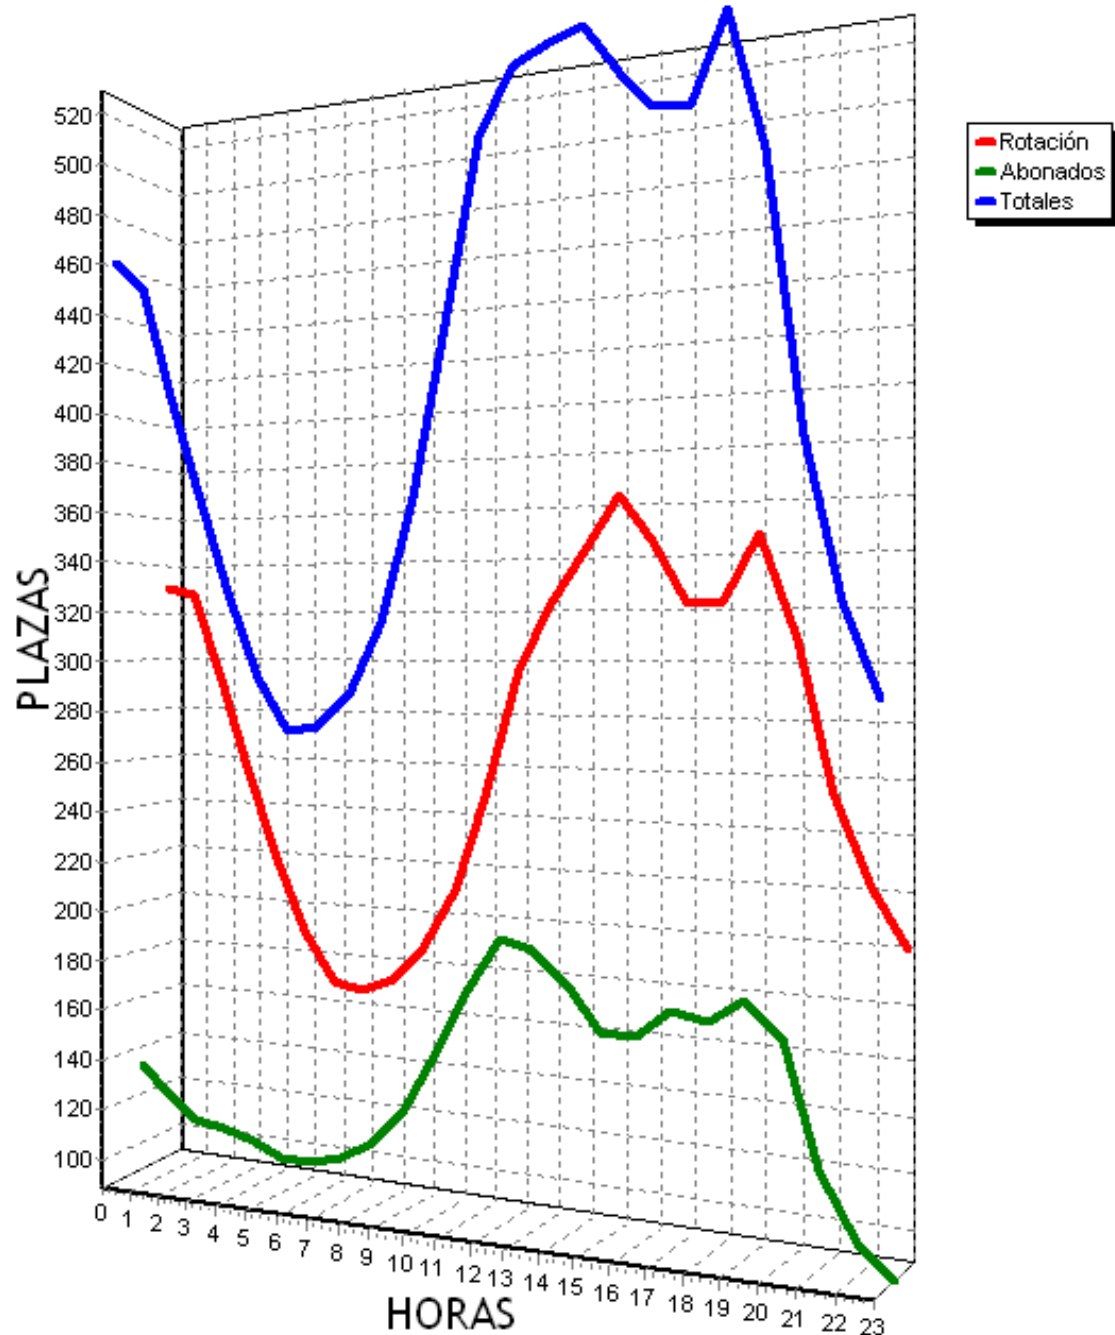

PLAZAS TOTALES DEL PARKING = 719

HORA	ROTACION	ABONADOS	TOTALES
0	331 46%	132 18%	462 64%
1	328 45%	122 16%	450 62%
2	292 40%	113 15%	405 56%
3	256 35%	111 15%	367 51%
4	219 30%	108 15%	327 45%
5	191 26%	103 14%	294 40%
6	171 23%	103 14%	274 38%
7	169 23%	106 14%	275 38%
8	174 24%	114 15%	288 40%
9	188 26%	127 17%	315 43%
10	211 29%	151 21%	362 50%
11	249 34%	176 24%	425 59%
12	297 41%	197 27%	494 68%
13	323 44%	194 26%	517 71%
14	343 47%	181 25%	524 72%
15	363 50%	166 23%	529 73%
16	345 47%	165 22%	510 70%
17	322 44%	175 24%	497 69%
18	323 44%	173 24%	496 68%
19	347 48%	181 25%	528 73%
20	309 42%	169 23%	478 66%
21	254 35%	124 17%	379 52%
22	221 30%	101 14%	322 44%
23	200 27%	89 12%	289 40%
TOTALES	6426	3381	9807