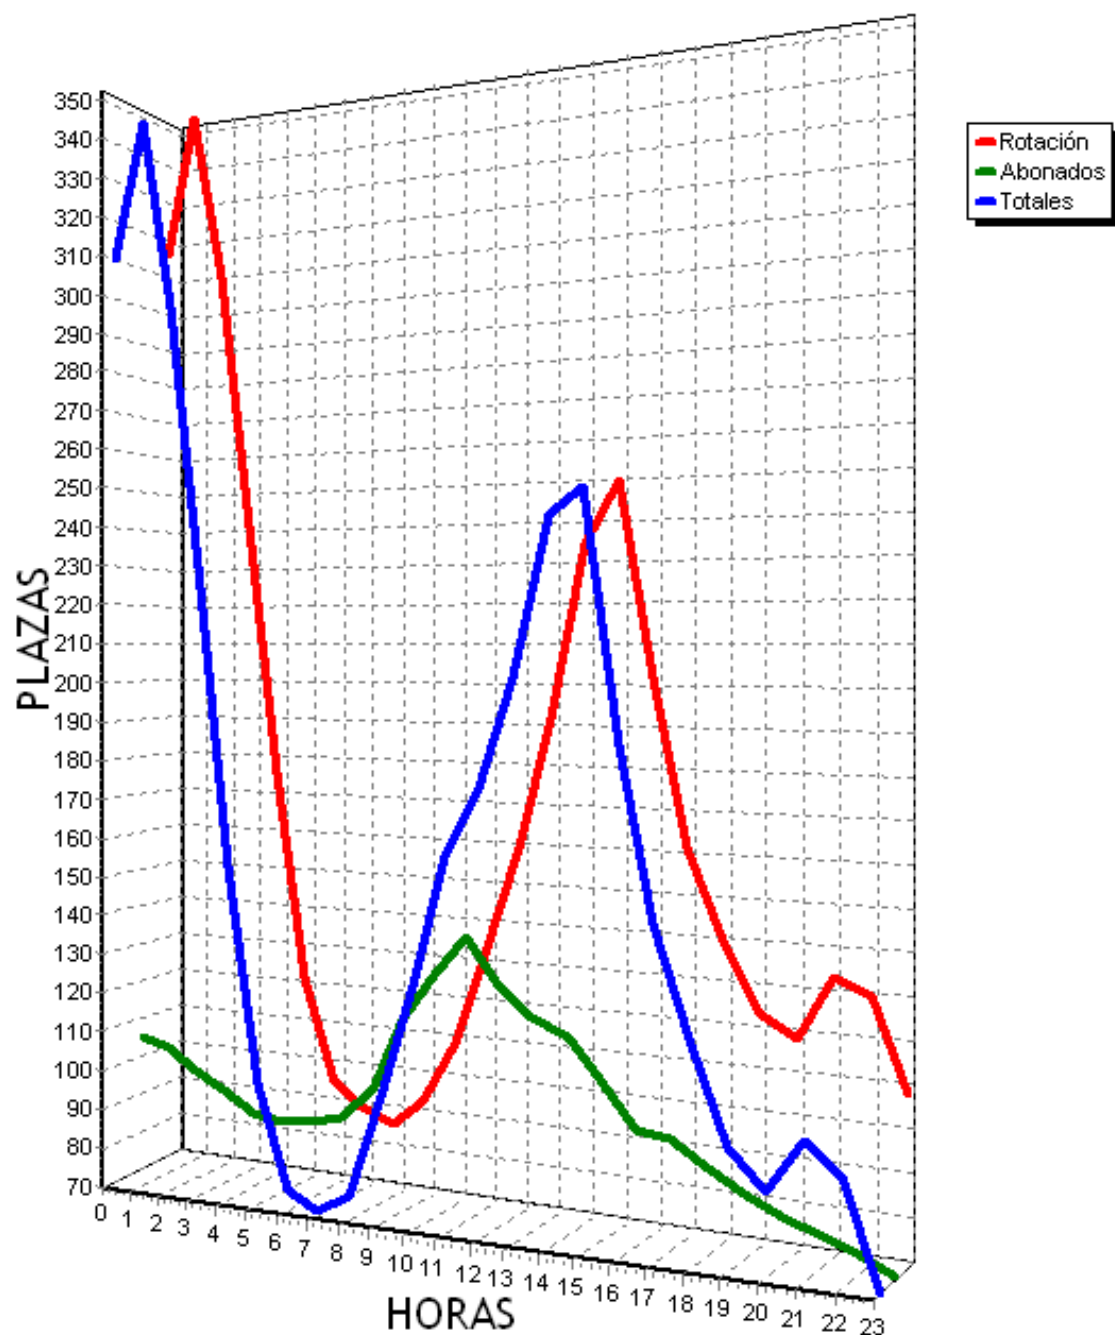

PLAZAS TOTALES DEL PARKING = 719

HORA	ROTACION		ABONADOS		TOTALES	
0	316	43%	105	14%	310	43%
1	352	48%	103	14%	344	47%
2	308	42%	98	13%	296	41%
3	246	34%	94	13%	229	31%
4	176	24%	89	12%	154	21%
5	123	17%	88	12%	100	13%
6	97	13%	89	12%	75	10%
7	91	12%	91	12%	71	9%
8	88	12%	99	13%	76	10%
9	95	13%	117	16%	101	14%
10	110	15%	129	17%	128	17%
11	133	18%	139	19%	160	22%
12	160	22%	127	17%	176	24%
13	192	26%	121	16%	202	28%
14	234	32%	117	16%	240	33%
15	249	34%	108	15%	246	34%
16	202	28%	97	13%	187	26%
17	162	22%	96	13%	147	20%
18	141	19%	90	12%	120	16%
19	124	17%	85	11%	98	13%
20	119	16%	81	11%	89	12%
21	134	18%	78	10%	101	14%
22	130	18%	75	10%	94	13%
23	109	15%	71	9%	70	9%
TOTALES	4091		2387		3814