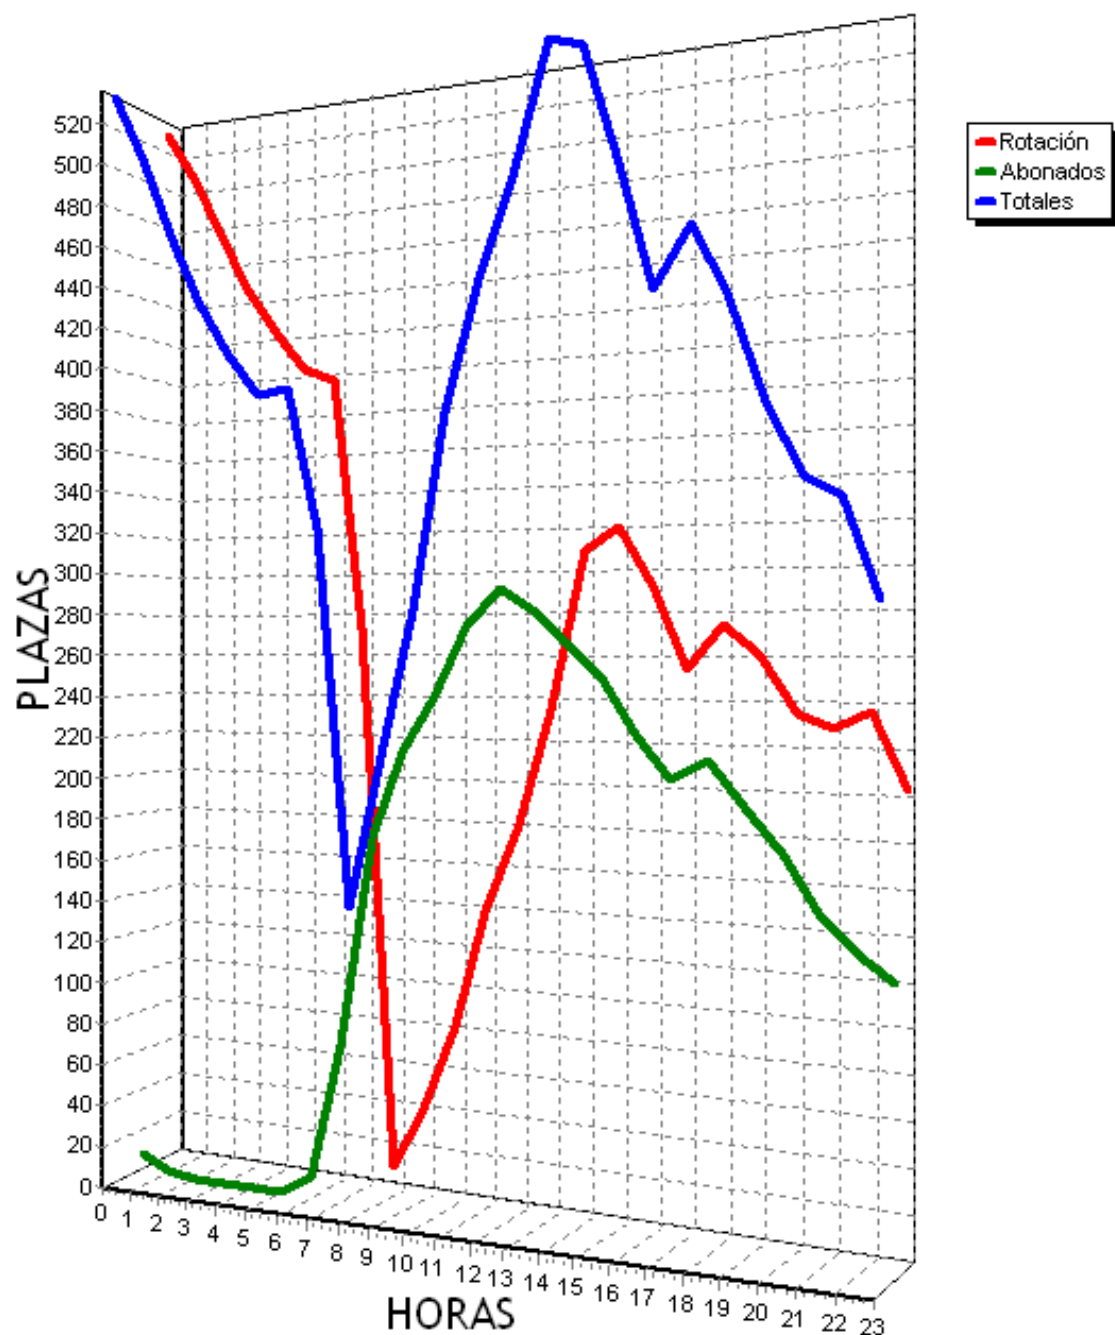

PLAZAS TOTALES DEL PARKING = 719

HORA	ROTACION	ABONADOS	TOTALES
0	528 73%	8 1%	535 74%
1	504 70%	1 0%	503 69%
2	472 65%	0 0%	464 64%
3	444 61%	0 0%	430 59%
4	420 58%	0 0%	404 56%
5	401 55%	1 0%	383 53%
6	394 54%	10 1%	385 53%
7	272 37%	74 10%	319 44%
8	14 1%	174 24%	144 20%
9	43 5%	215 29%	214 29%
10	85 11%	241 33%	281 39%
11	140 19%	273 37%	369 51%
12	182 25%	290 40%	428 59%
13	235 32%	281 39%	472 65%
14	308 42%	266 36%	531 73%
15	319 44%	251 34%	526 73%
16	291 40%	226 31%	473 65%
17	254 35%	207 28%	418 58%
18	274 38%	215 29%	445 61%
19	261 36%	195 27%	413 57%
20	235 32%	176 24%	367 51%
21	228 31%	151 21%	335 46%
22	236 32%	135 18%	327 45%
23	204 28%	124 17%	284 39%
TOTALES	6744	3514	9450