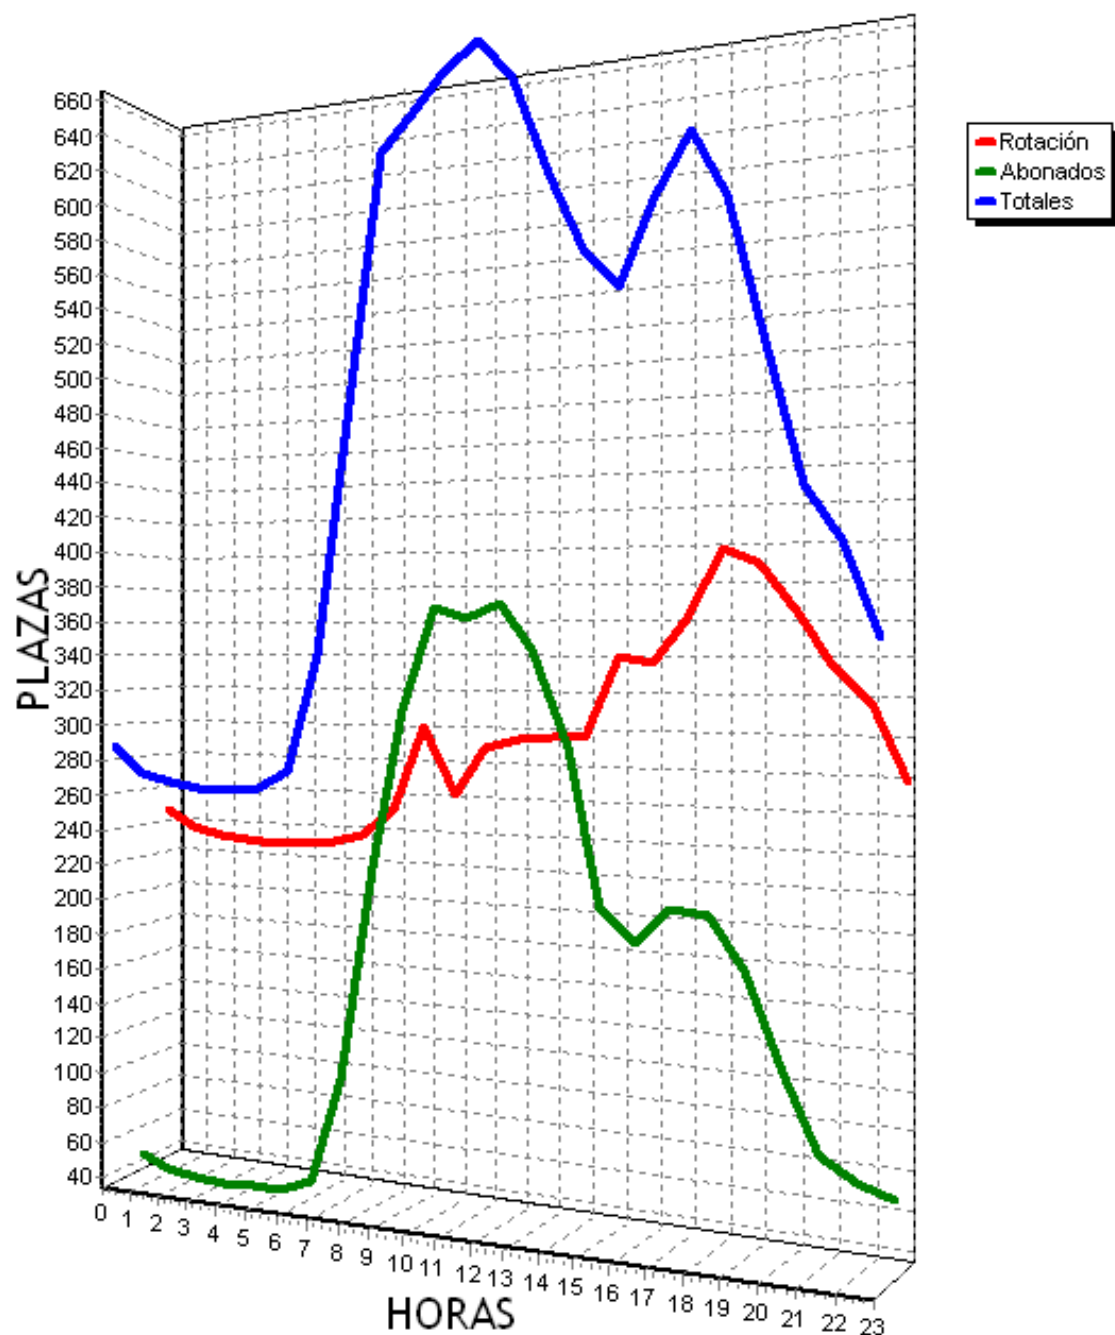

PLAZAS TOTALES DEL PARKING = 719

HORA	ROTACION	ABONADOS	TOTALES
0	245 34%	43 5%	288 40%
1	236 32%	36 5%	272 37%
2	233 32%	35 4%	268 37%
3	231 32%	34 4%	265 36%
4	229 31%	35 4%	264 36%
5	231 32%	36 5%	266 36%
6	233 32%	43 5%	276 38%
7	237 32%	104 14%	342 47%
8	253 35%	224 31%	477 66%
9	300 41%	311 43%	612 85%
10	263 36%	367 51%	631 87%
11	290 40%	361 50%	652 90%
12	295 41%	369 51%	665 92%
13	297 41%	344 47%	642 89%
14	297 41%	292 40%	590 82%
15	340 47%	208 28%	550 76%
16	337 46%	191 26%	529 73%
17	361 50%	210 29%	572 79%
18	397 55%	208 28%	606 84%
19	389 54%	181 25%	571 79%
20	364 50%	132 18%	497 69%
21	335 46%	91 12%	426 59%
22	317 44%	80 11%	398 55%
23	278 38%	73 10%	351 48%
TOTALES	6988	4008	11010