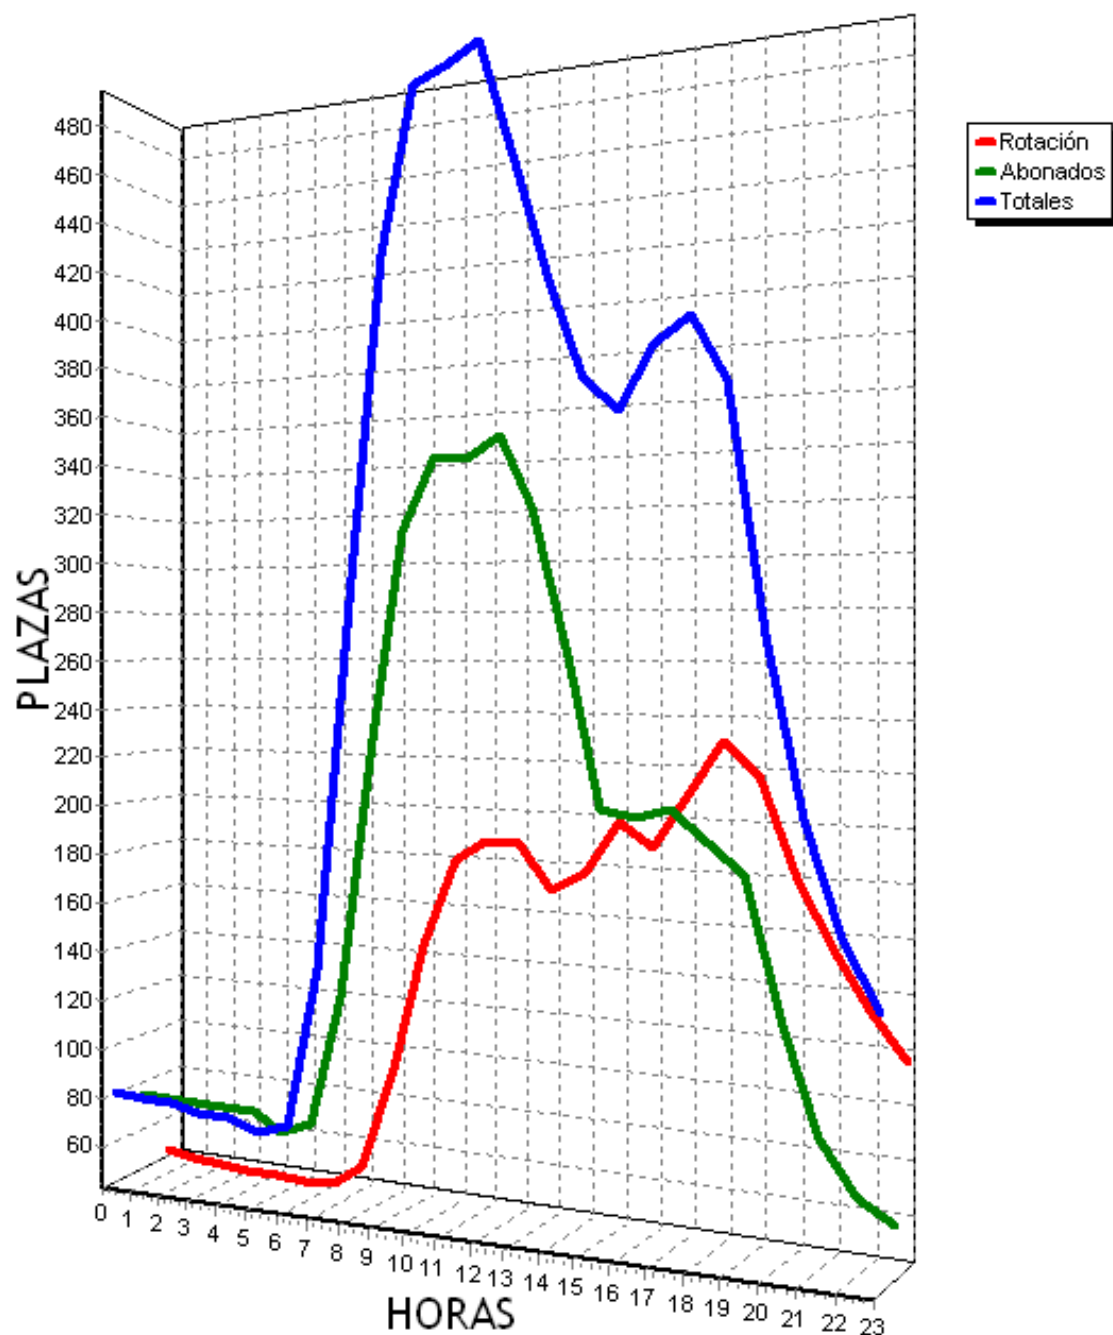

PLAZAS TOTALES DEL PARKING = 719

HORA	ROTACION		ABONADOS		TOTALES	
0	46	6%	74	10%	80	11%
1	45	6%	74	10%	79	10%
2	44	6%	75	10%	79	10%
3	43	5%	74	10%	77	10%
4	43	5%	74	10%	77	10%
5	43	5%	68	9%	72	10%
6	44	6%	73	10%	77	10%
7	53	7%	126	17%	139	19%
8	94	13%	229	31%	283	39%
9	146	20%	311	43%	417	57%
10	180	25%	340	47%	480	66%
11	188	26%	338	47%	486	67%
12	188	26%	347	48%	494	68%
13	171	23%	318	44%	449	62%
14	179	24%	262	36%	401	55%
15	199	27%	205	28%	364	50%
16	190	26%	202	28%	352	48%
17	209	29%	206	28%	375	52%
18	231	32%	194	26%	385	53%
19	218	30%	183	25%	361	50%
20	180	25%	130	18%	270	37%
21	155	21%	90	12%	205	28%
22	134	18%	70	9%	164	22%
23	117	16%	62	8%	139	19%
TOTALES	3140		4125		6305