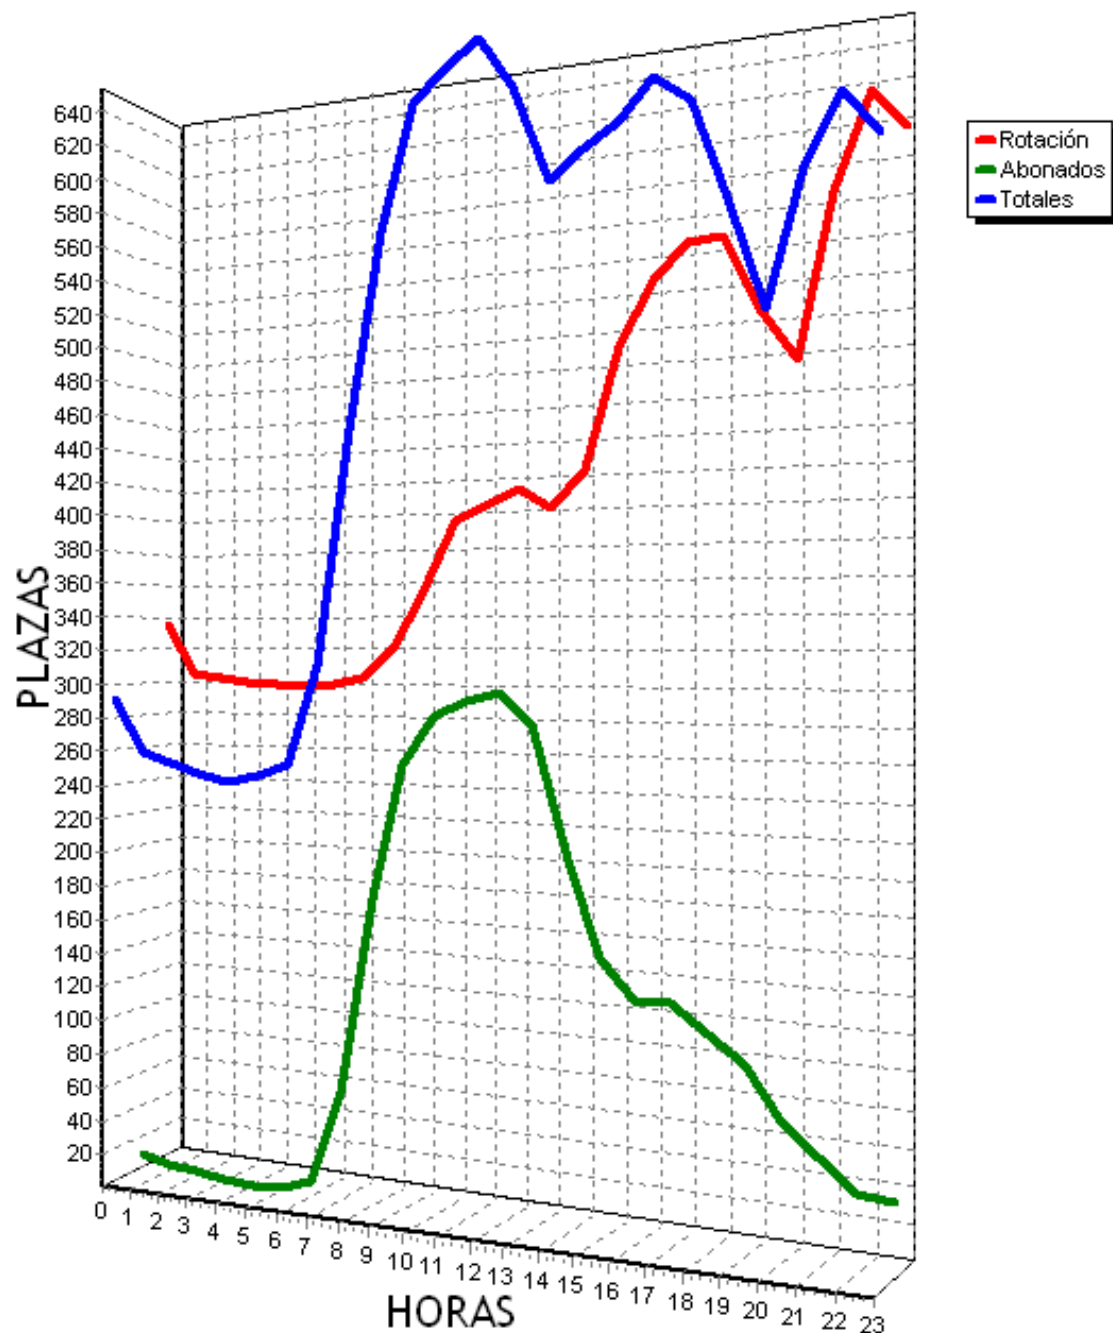

PLAZAS TOTALES DEL PARKING = 719

HORA	ROTACION	ABONADOS	TOTALES
0	336 46%	10 1%	291 40%
1	306 42%	7 0%	259 36%
2	302 42%	5 0%	253 35%
3	300 41%	3 0%	247 34%
4	298 41%	2 0%	244 33%
5	299 41%	4 0%	247 34%
6	300 41%	10 1%	254 35%
7	303 42%	64 8%	312 43%
8	322 44%	178 24%	444 61%
9	354 49%	255 35%	553 76%
10	395 54%	283 39%	622 86%
11	403 56%	292 40%	639 88%
12	412 57%	297 41%	653 90%
13	400 55%	280 38%	624 86%
14	421 58%	206 28%	571 79%
15	488 67%	154 21%	586 81%
16	523 72%	132 18%	599 83%
17	542 75%	133 18%	619 86%
18	544 75%	118 16%	606 84%
19	504 70%	104 14%	553 76%
20	475 66%	75 10%	495 68%
21	563 78%	59 8%	566 78%
22	614 85%	43 5%	602 83%
23	593 82%	40 5%	579 80%
TOTALES	9997	2754	11418