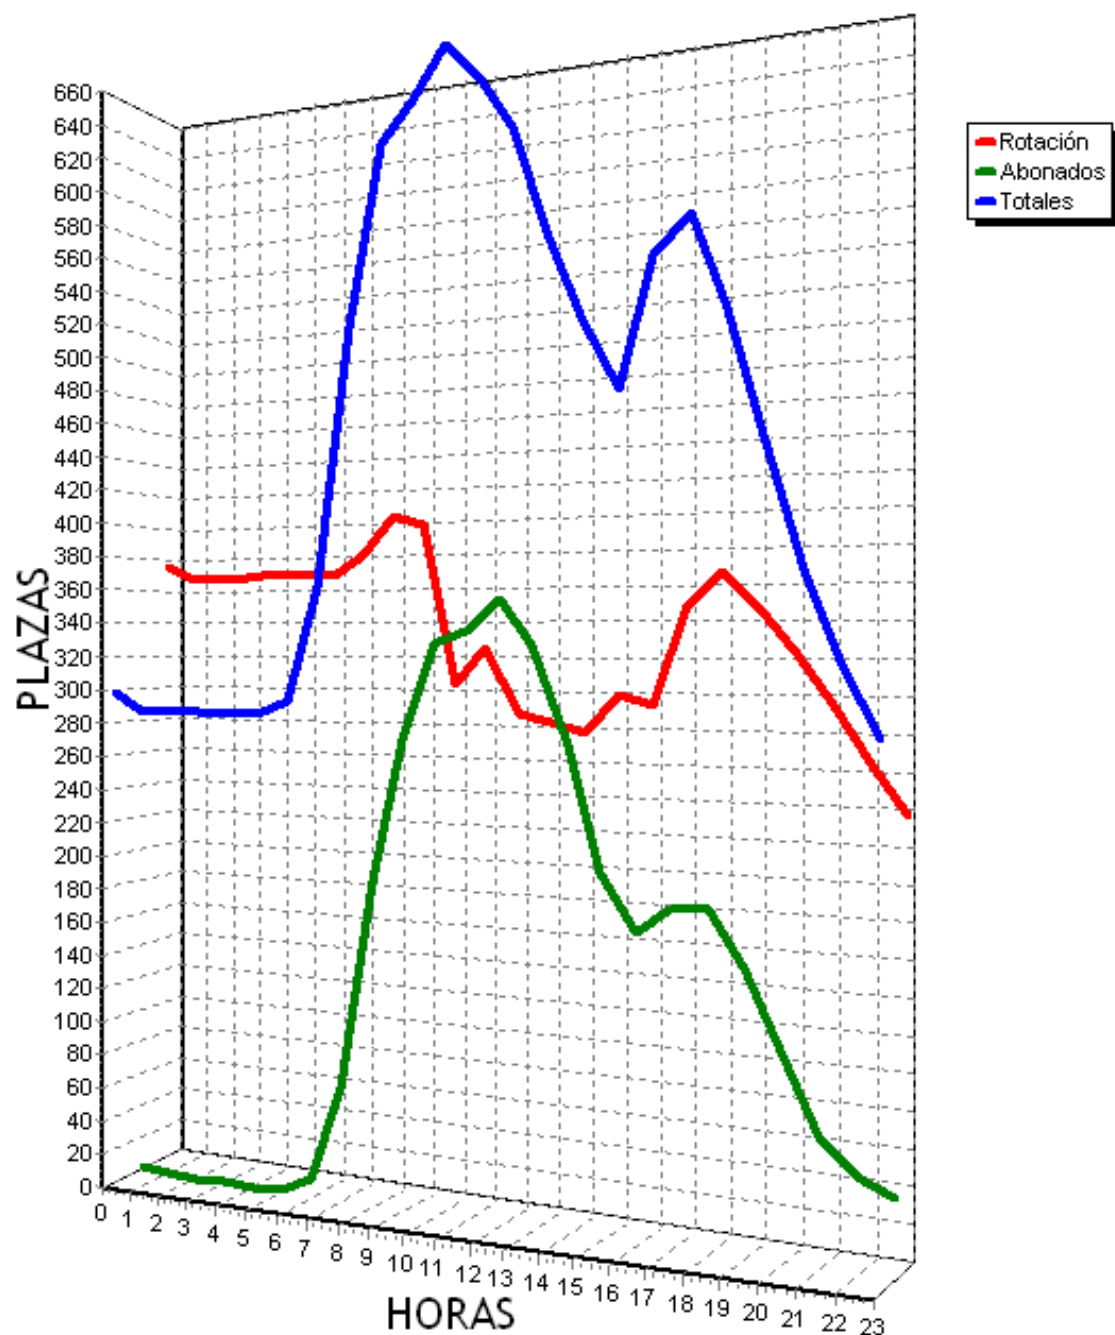

PLAZAS TOTALES DEL PARKING = 719

HORA	ROTACION	ABONADOS	TOTALES
0	376 52%	1 0%	297 41%
1	368 51%	0 0%	287 39%
2	368 51%	0 0%	286 39%
3	369 51%	1 0%	287 39%
4	370 51%	0 0%	286 39%
5	369 51%	2 0%	286 39%
6	369 51%	11 1%	295 41%
7	379 52%	67 9%	361 50%
8	403 56%	189 26%	507 70%
9	398 55%	273 37%	609 84%
10	304 42%	328 45%	632 87%
11	325 45%	335 46%	660 91%
12	288 40%	352 48%	640 89%
13	283 39%	327 45%	609 84%
14	277 38%	271 37%	547 76%
15	300 41%	202 28%	502 69%
16	294 40%	170 23%	464 64%
17	349 48%	184 25%	533 74%
18	368 51%	186 25%	554 77%
19	348 48%	155 21%	503 69%
20	322 44%	110 15%	432 60%
21	295 41%	70 9%	366 50%
22	264 36%	52 7%	317 44%
23	237 32%	42 5%	279 38%
TOTALES	8023	3328	10539