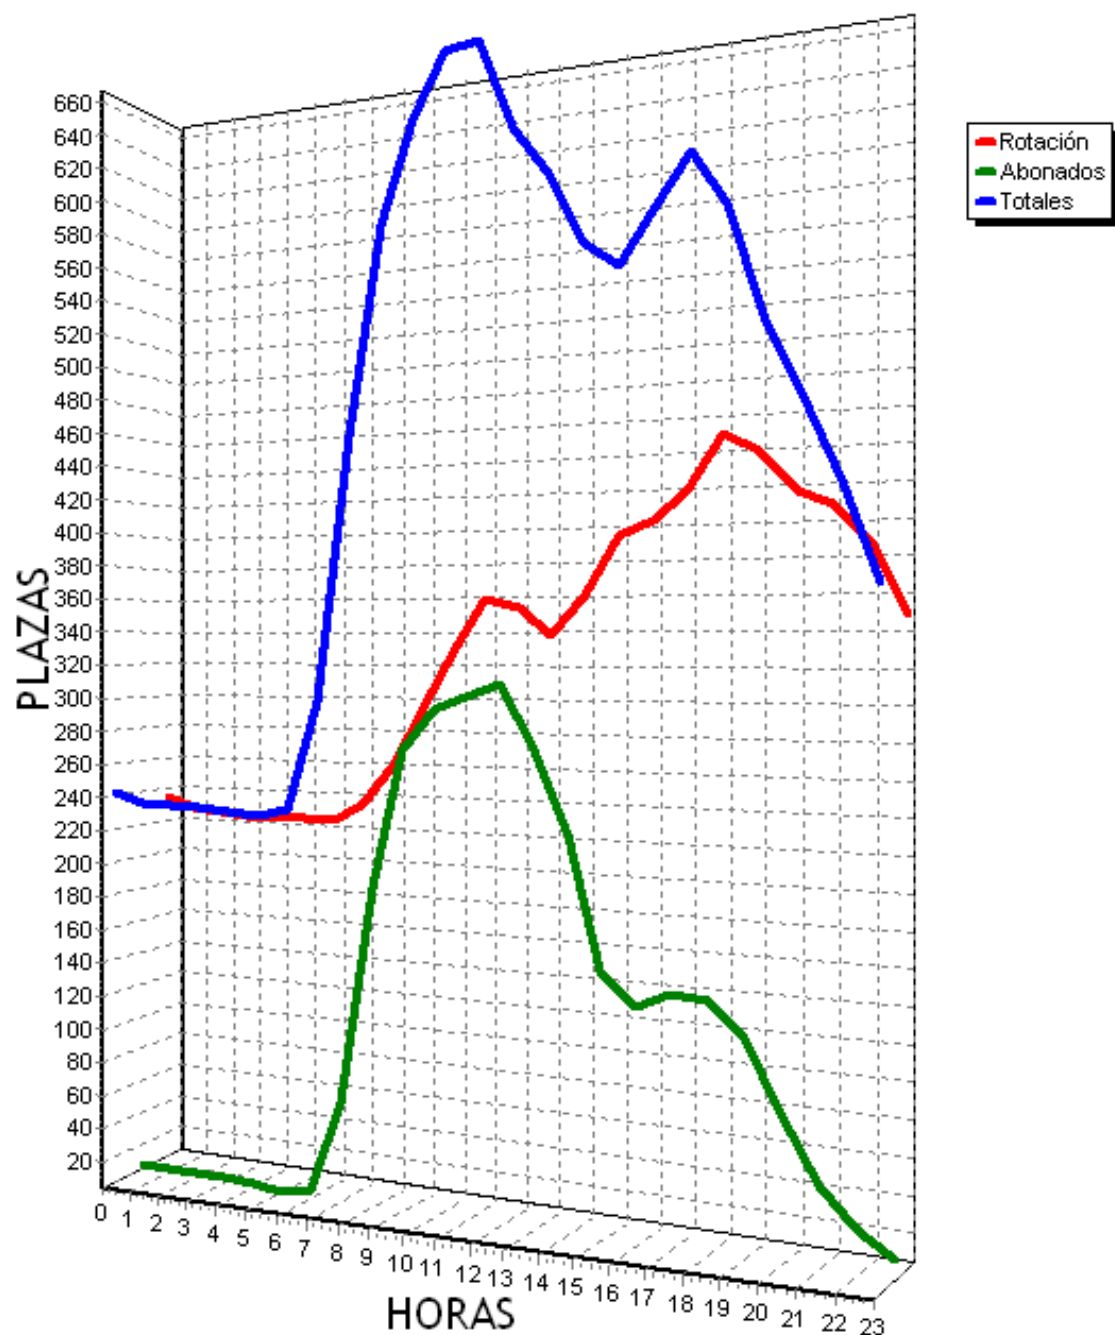

PLAZAS TOTALES DEL PARKING = 719

HORA	ROTACION	ABONADOS	TOTALES
0	234 32%	7 0%	242 33%
1	228 31%	8 1%	237 32%
2	227 31%	9 1%	237 32%
3	226 31%	8 1%	235 32%
4	226 31%	7 0%	234 32%
5	226 31%	5 0%	232 32%
6	226 31%	10 1%	237 32%
7	235 32%	64 8%	300 41%
8	261 36%	191 26%	452 62%
9	296 41%	272 37%	569 79%
10	331 46%	295 41%	627 87%
11	359 49%	303 42%	663 92%
12	354 49%	311 43%	666 92%
13	338 47%	277 38%	616 85%
14	360 50%	227 31%	587 81%
15	394 54%	153 21%	549 76%
16	401 55%	135 18%	536 74%
17	418 58%	144 20%	563 78%
18	448 62%	142 19%	592 82%
19	438 60%	123 17%	562 78%
20	416 57%	84 11%	500 69%
21	409 56%	50 6%	460 63%
22	387 53%	29 4%	417 57%
23	348 48%	16 2%	365 50%
TOTALES	7786	2870	10678