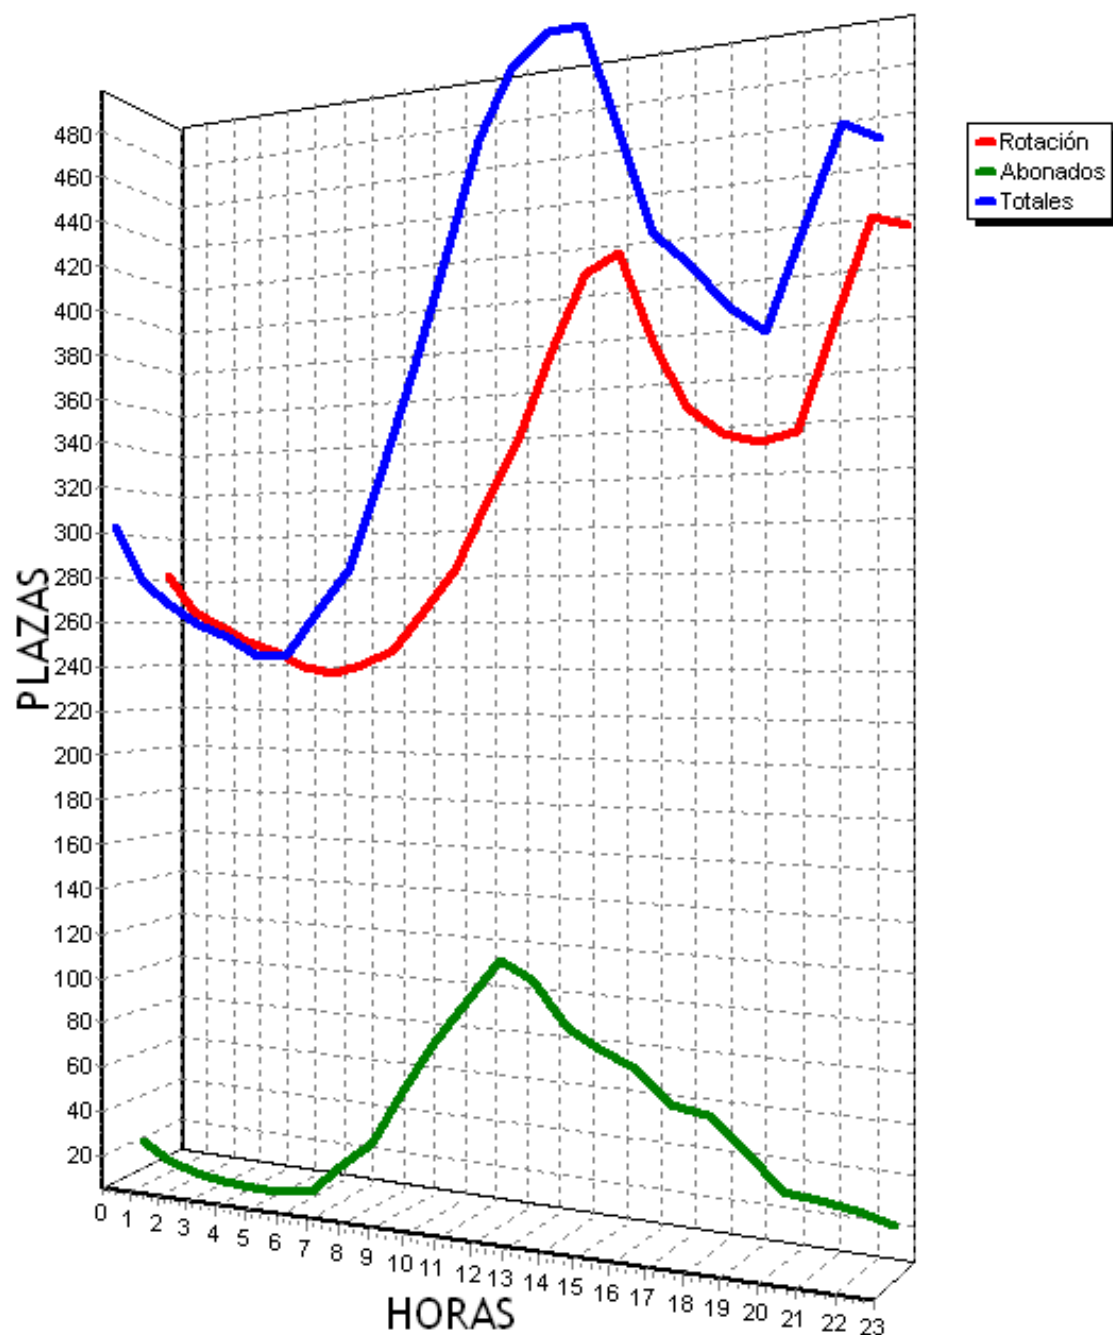

PLAZAS TOTALES DEL PARKING = 719

HORA	ROTACION	ABONADOS	TOTALES
0	283	19	303
1	265	12	277
2	258	9	267
3	251	7	258
4	246	6	253
5	240	6	245
6	236	9	246
7	241	22	263
8	248	34	282
9	264	58	322
10	283	80	363
11	310	99	409
12	339	118	457
13	374	111	485
14	406	92	497
15	413	85	498
16	375	78	453
17	347	65	412
18	336	62	398
19	332	50	382
20	335	35	370
21	377	33	410
22	418	31	448
23	414	27	441
TOTALES	7591	1148	8739