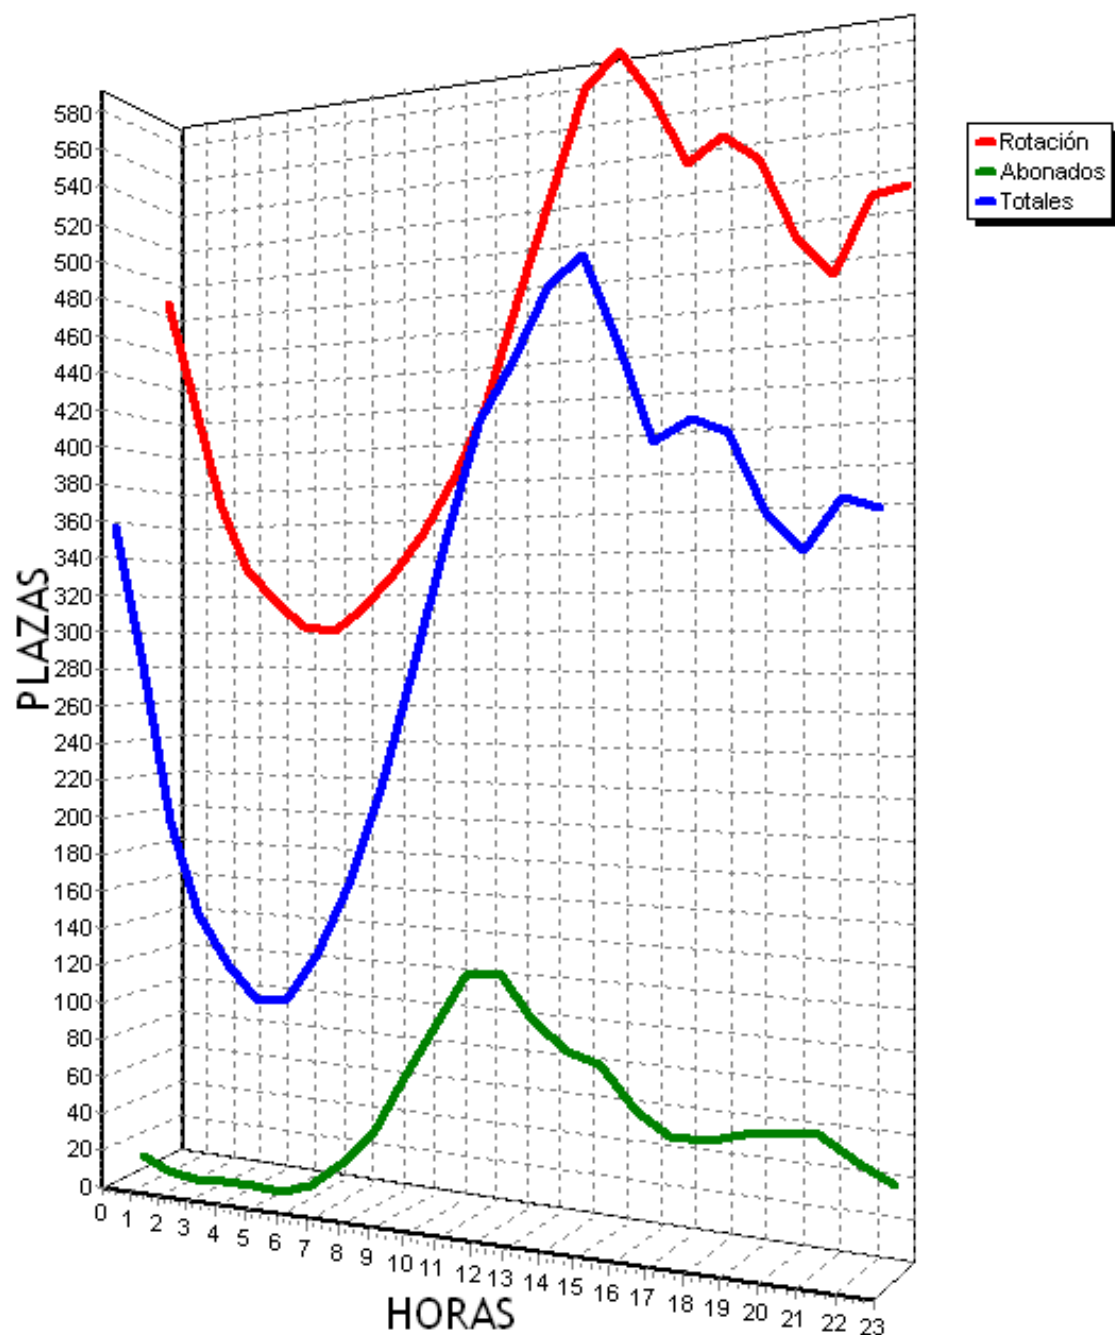

PLAZAS TOTALES DEL PARKING = 719

HORA	ROTACION	ABONADOS	TOTALES
0	488 67%	7 0%	357 49%
1	430 59%	1 0%	282 39%
2	369 51%	0 0%	198 27%
3	334 46%	1 0%	150 20%
4	315 43%	1 0%	124 17%
5	303 42%	1 0%	107 14%
6	300 41%	6 0%	109 15%
7	311 43%	20 2%	135 18%
8	330 45%	38 5%	171 23%
9	351 48%	67 9%	221 30%
10	381 52%	97 13%	281 39%
11	415 57%	125 17%	343 47%
12	472 65%	127 17%	402 55%
13	522 72%	106 14%	431 59%
14	573 79%	91 12%	467 64%
15	591 82%	87 12%	481 66%
16	565 78%	66 9%	435 60%
17	530 73%	56 7%	389 54%
18	542 75%	56 7%	400 55%
19	529 73%	60 8%	392 54%
20	488 67%	63 8%	354 49%
21	470 65%	64 8%	337 46%
22	506 70%	53 7%	361 50%
23	509 70%	44 6%	355 49%
TOTALES	10624	1237	7282