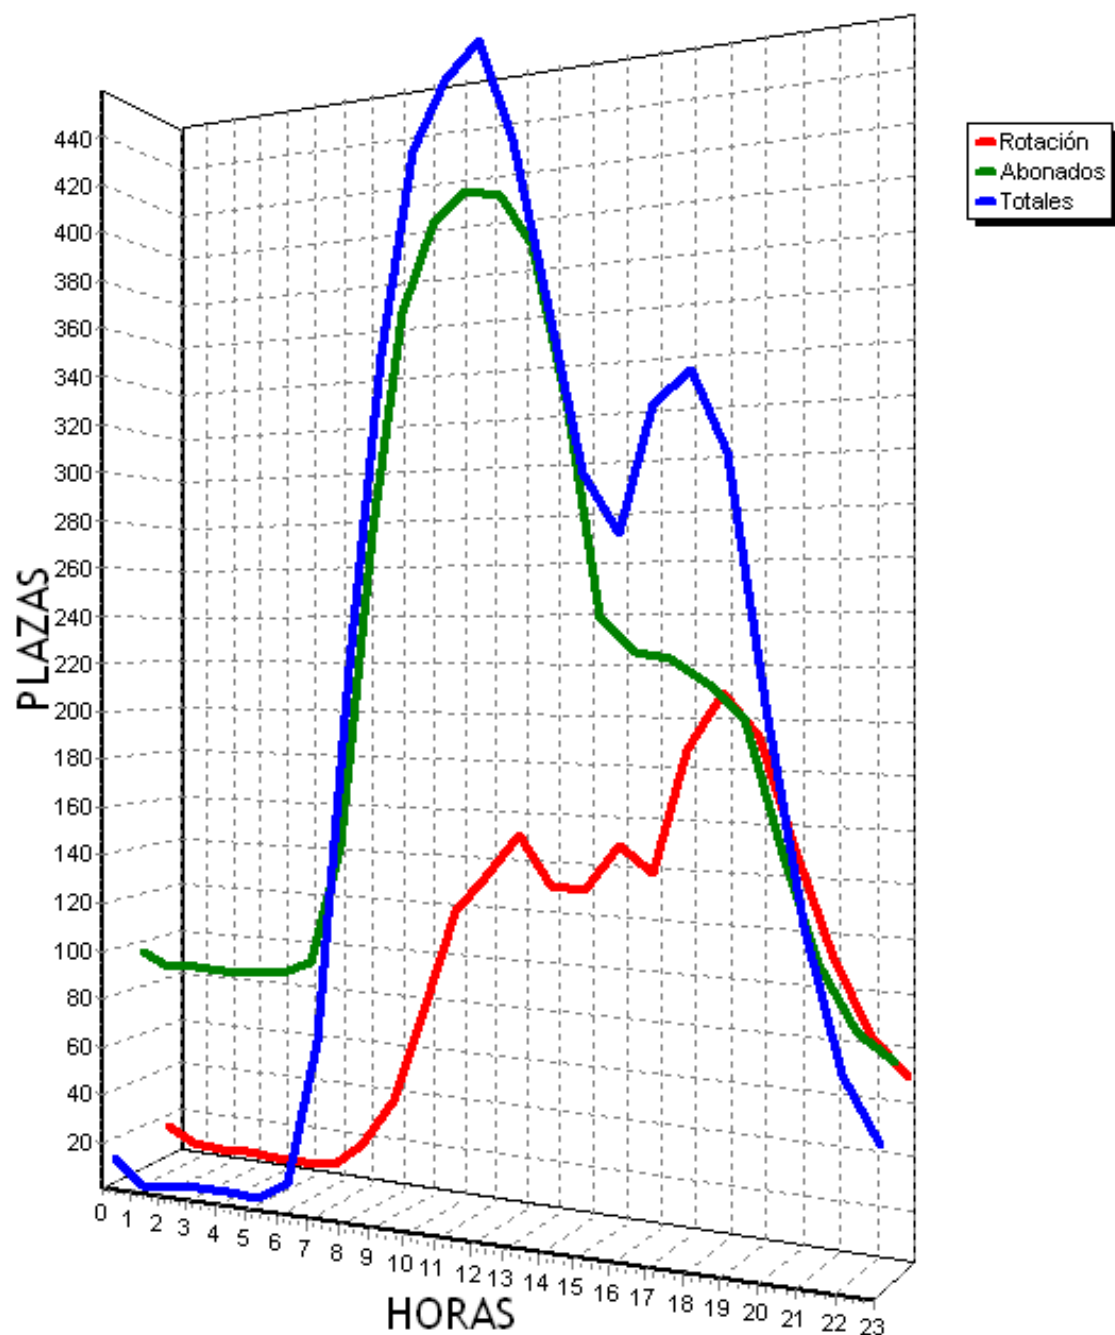

PLAZAS TOTALES DEL PARKING = 719

HORA	ROTACION	ABONADOS	TOTALES
0	14 1%	95 13%	11 1%
1	8 1%	90 12%	1 0%
2	8 1%	91 12%	3 0%
3	9 1%	91 12%	4 0%
4	8 1%	91 12%	4 0%
5	8 1%	92 12%	4 0%
6	10 1%	97 13%	12 1%
7	20 2%	146 20%	70 9%
8	40 5%	274 38%	219 30%
9	78 10%	360 50%	342 47%
10	120 16%	396 55%	420 58%
11	135 18%	406 56%	445 61%
12	152 21%	403 56%	459 63%
13	133 18%	382 53%	419 58%
14	132 18%	318 44%	354 49%
15	150 20%	238 33%	292 40%
16	140 19%	225 31%	269 37%
17	188 26%	223 31%	316 43%
18	210 29%	214 29%	328 45%
19	193 26%	201 27%	298 41%
20	149 20%	152 21%	206 28%
21	112 15%	112 15%	128 17%
22	84 11%	88 12%	76 10%
23	70 9%	79 10%	53 7%
TOTALES	2171	4864	4733