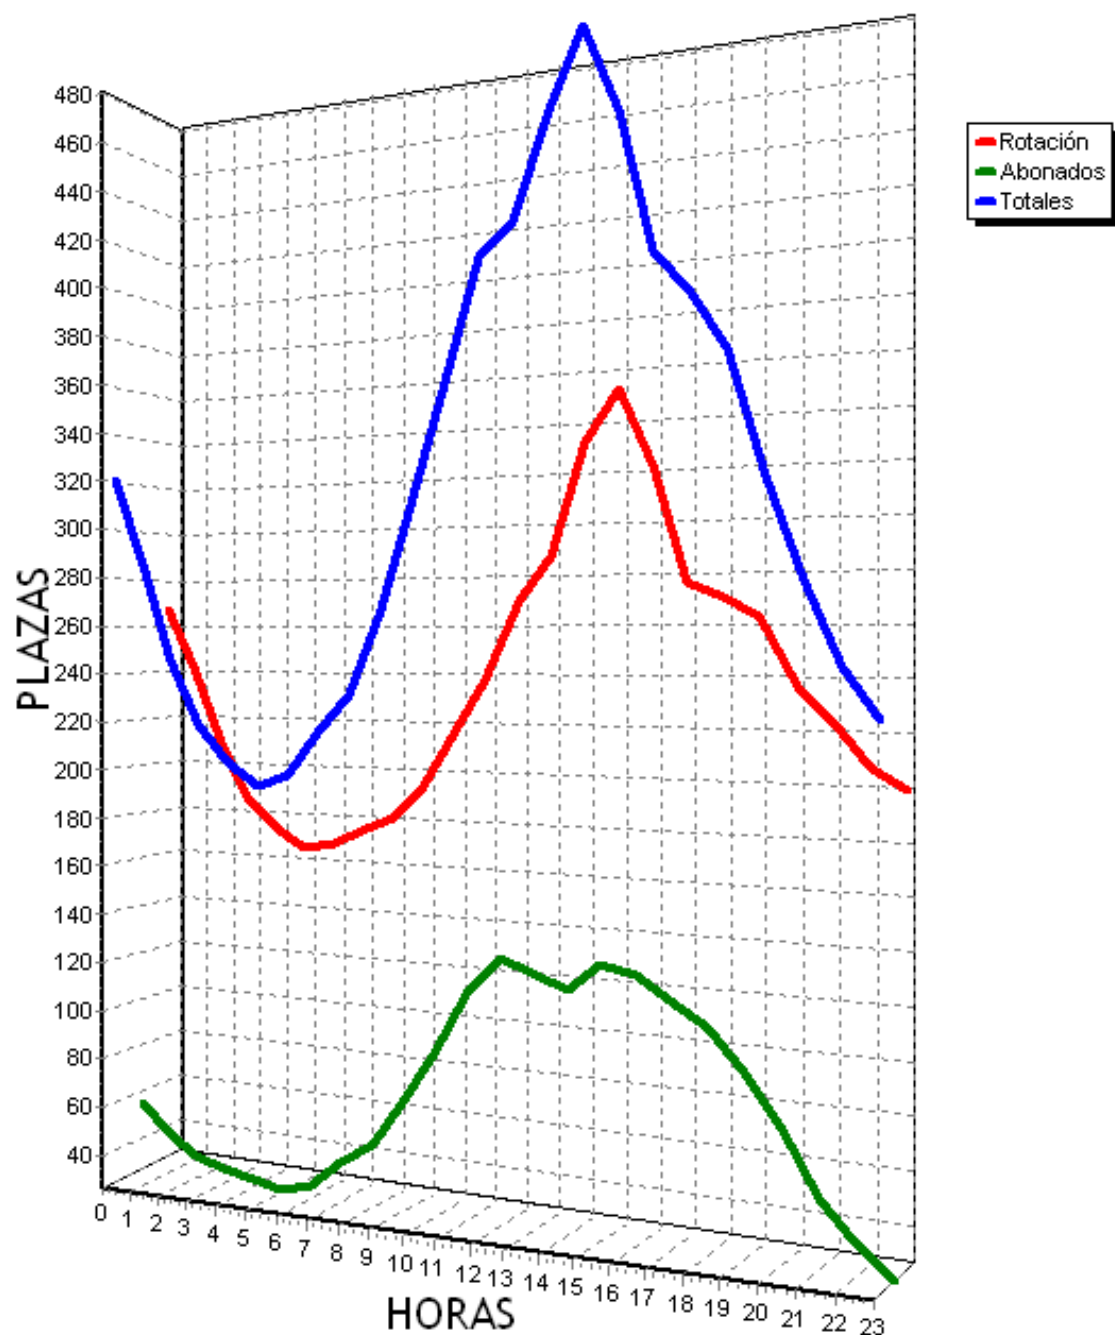

PLAZAS TOTALES DEL PARKING = 719

HORA	ROTACION	ABONADOS	TOTALES
0	267 37%	55 7%	321 44%
1	242 33%	44 6%	285 39%
2	209 29%	37 5%	245 34%
3	187 26%	33 4%	219 30%
4	174 24%	31 4%	204 28%
5	167 23%	29 4%	195 27%
6	169 23%	32 4%	200 27%
7	175 24%	43 5%	217 30%
8	181 25%	52 7%	232 32%
9	194 26%	71 9%	265 36%
10	218 30%	92 12%	309 42%
11	238 33%	116 16%	352 48%
12	269 37%	131 18%	399 55%
13	286 39%	126 17%	411 57%
14	331 46%	121 16%	451 62%
15	351 48%	131 18%	481 66%
16	320 44%	129 17%	448 62%
17	276 38%	120 16%	395 54%
18	270 37%	111 15%	379 52%
19	263 36%	96 13%	358 49%
20	237 32%	76 10%	312 43%
21	223 31%	53 7%	275 38%
22	207 28%	38 5%	244 33%
23	200 27%	27 3%	226 31%
TOTALES	5654	1794	7423