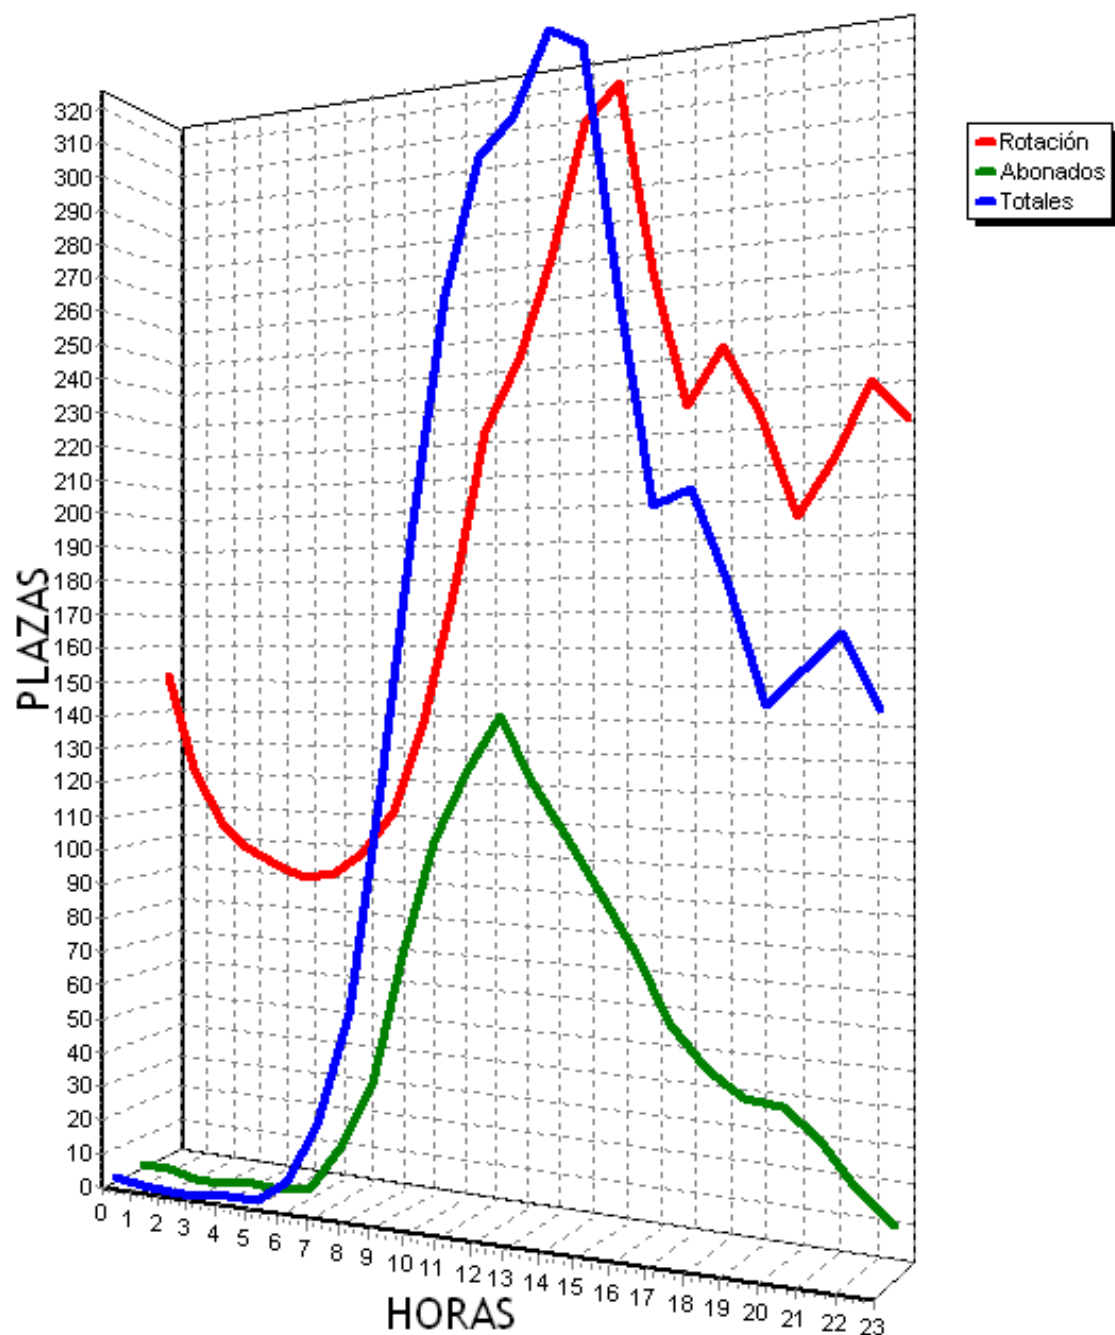

PLAZAS TOTALES DEL PARKING = 719

HORA	ROTACION	ABONADOS	TOTALES
0	151 21%	1 0%	1 0%
1	122 16%	2 0%	0 0%
2	106 14%	0 0%	0 0%
3	99 13%	0 0%	0 0%
4	94 13%	1 0%	1 0%
5	91 12%	1 0%	2 0%
6	93 12%	3 0%	8 1%
7	99 13%	16 2%	26 3%
8	112 15%	35 4%	58 8%
9	138 19%	73 10%	122 16%
10	178 24%	106 14%	195 27%
11	222 30%	125 17%	257 35%
12	242 33%	141 19%	293 40%
13	269 37%	123 17%	303 42%
14	306 42%	108 15%	325 45%
15	316 43%	94 13%	320 44%
16	263 36%	78 10%	252 35%
17	226 31%	60 8%	197 27%
18	241 33%	49 6%	201 27%
19	223 31%	43 5%	177 24%
20	195 27%	41 5%	146 20%
21	210 29%	34 4%	155 21%
22	230 31%	22 3%	164 22%
23	220 30%	14 1%	145 20%
TOTALES	4446	1170	3348