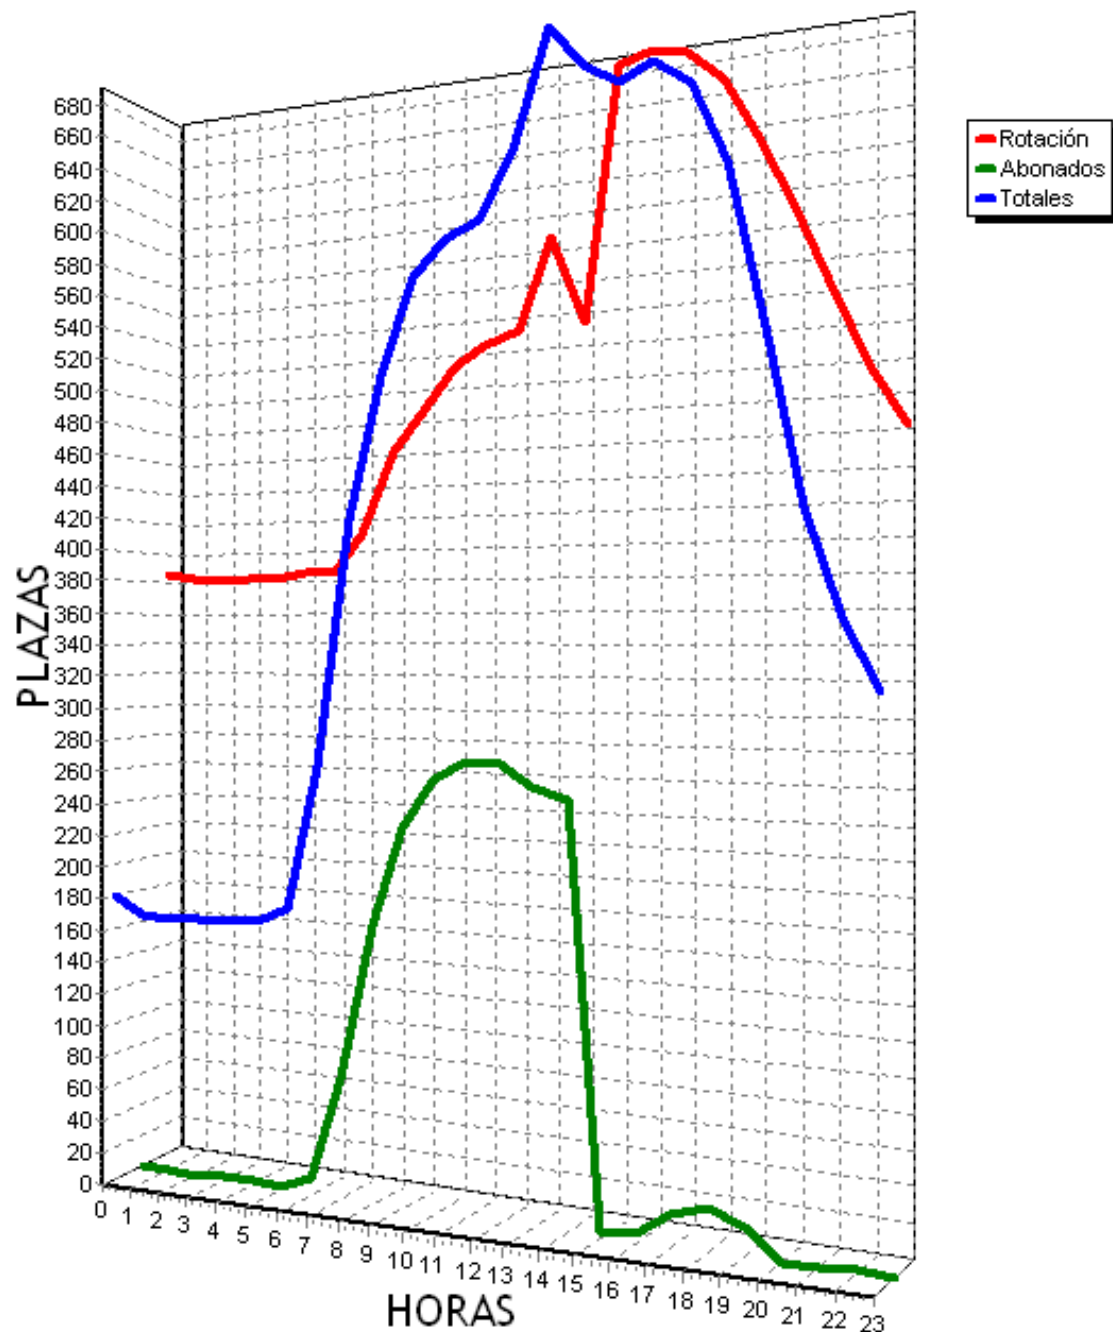

PLAZAS TOTALES DEL PARKING = 719

HORA	ROTACION	ABONADOS	TOTALES
0	387 53%	0 0%	179 24%
1	383 53%	0 0%	170 23%
2	382 53%	0 0%	168 23%
3	382 53%	2 0%	169 23%
4	382 53%	2 0%	169 23%
5	385 53%	2 0%	172 23%
6	385 53%	10 1%	180 25%
7	409 56%	74 10%	268 37%
8	460 63%	170 23%	415 57%
9	484 67%	230 31%	499 69%
10	510 70%	260 36%	555 77%
11	520 72%	271 37%	576 80%
12	529 73%	270 37%	584 81%
13	583 81%	256 35%	623 86%
14	530 73%	250 34%	690 95%
15	679 94%	4 0%	665 92%
16	685 95%	6 0%	653 90%
17	681 94%	20 2%	663 92%
18	664 92%	26 3%	650 90%
19	627 87%	17 2%	604 84%
20	583 81%	0 0%	512 71%
21	538 74%	0 0%	415 57%
22	494 68%	1 0%	355 49%
23	462 64%	0 0%	316 43%
TOTALES	12124	1871	10250