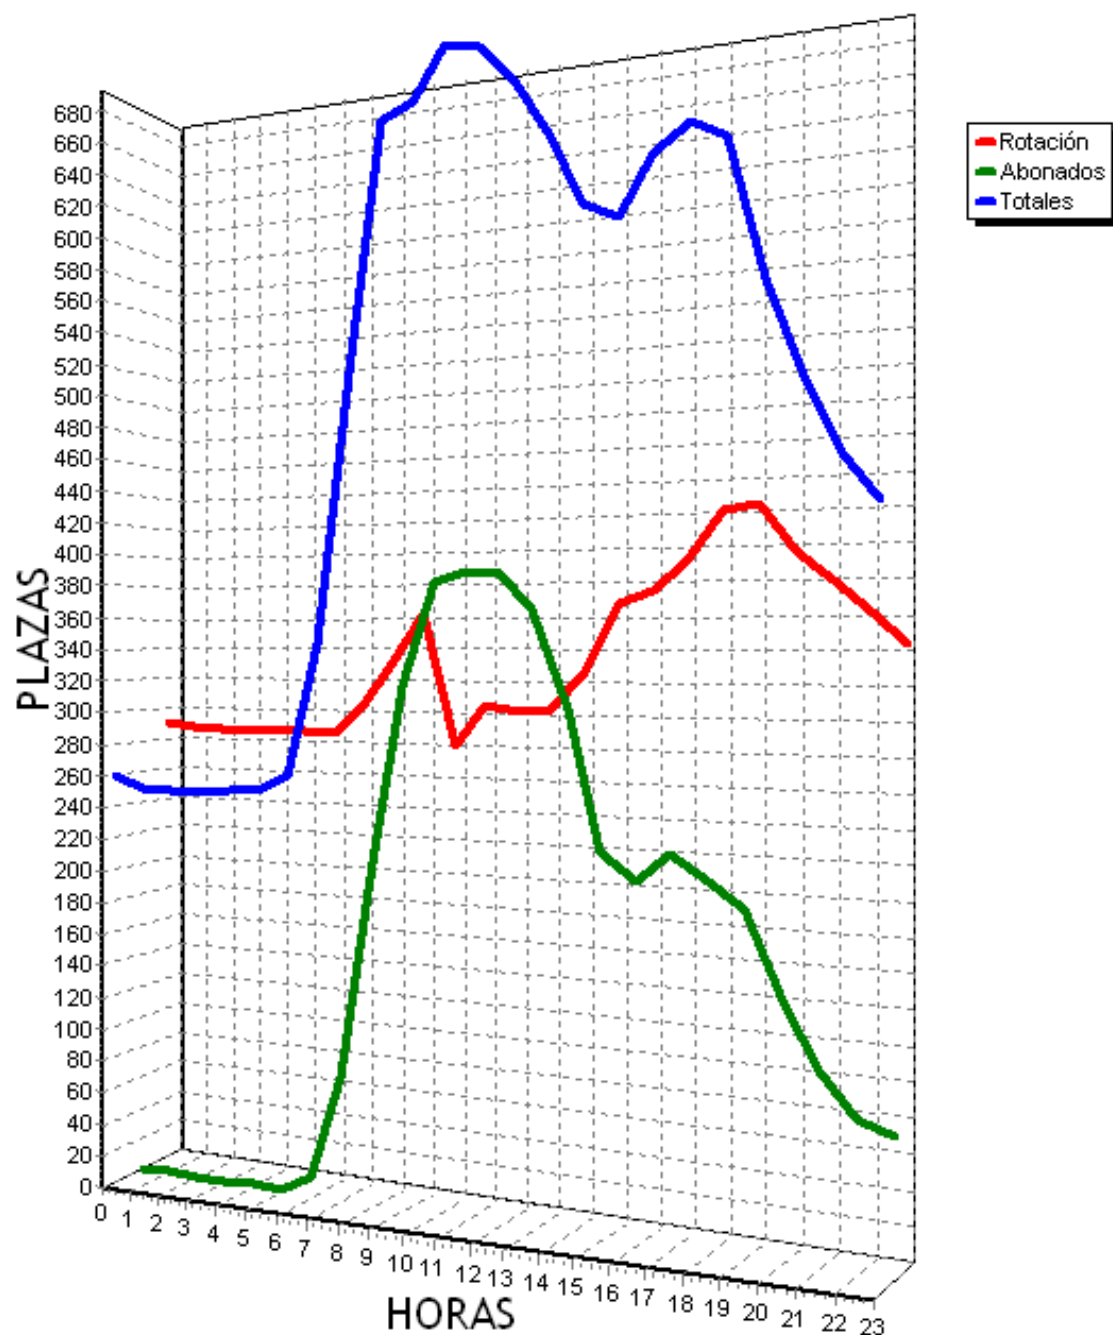

PLAZAS TOTALES DEL PARKING = 719

HORA	ROTACION	ABONADOS	TOTALES
0	291 40%	0 0%	258 35%
1	288 40%	1 0%	252 35%
2	287 39%	1 0%	251 34%
3	287 39%	1 0%	251 34%
4	288 40%	2 0%	253 35%
5	287 39%	3 0%	254 35%
6	287 39%	13 1%	264 36%
7	303 42%	78 10%	343 47%
8	333 46%	210 29%	506 70%
9	362 50%	318 44%	652 90%
10	281 39%	380 52%	661 91%
11	306 42%	387 53%	692 96%
12	303 42%	385 53%	688 95%
13	304 42%	363 50%	667 92%
14	328 45%	305 42%	633 88%
15	367 51%	224 31%	591 82%
16	374 52%	208 28%	582 80%
17	392 54%	224 31%	616 85%
18	420 58%	210 29%	630 87%
19	424 58%	196 27%	620 86%
20	395 54%	147 20%	542 75%
21	379 52%	109 15%	488 67%
22	361 50%	85 11%	446 62%
23	343 47%	77 10%	420 58%
TOTALES	7990	3927	11560