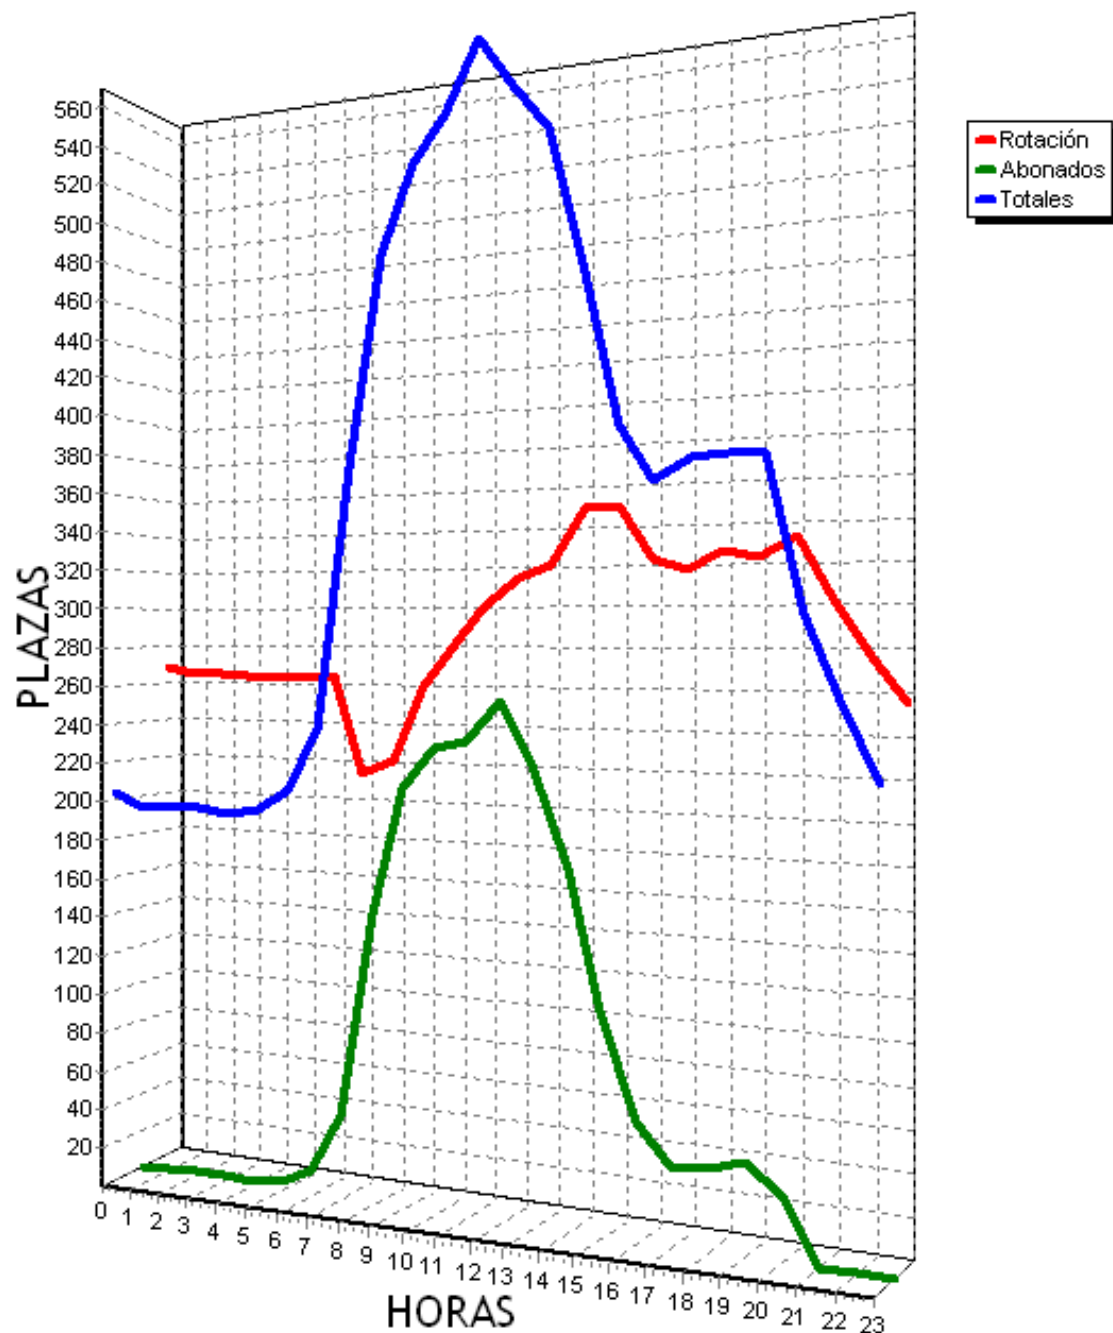

PLAZAS TOTALES DEL PARKING = 719

HORA	ROTACION	ABONADOS	TOTALES
0	269 37%	1 0%	204 28%
1	266 36%	2 0%	197 27%
2	266 36%	4 0%	199 27%
3	265 36%	4 0%	198 27%
4	264 36%	3 0%	196 27%
5	264 36%	6 0%	199 27%
6	265 36%	14 1%	209 29%
7	215 29%	43 5%	240 33%
8	222 30%	147 20%	368 51%
9	261 36%	210 29%	471 65%
10	282 39%	230 31%	512 71%
11	301 41%	234 32%	535 74%
12	314 43%	255 35%	569 79%
13	320 44%	224 31%	545 75%
14	348 48%	175 24%	523 72%
15	349 48%	108 15%	458 63%
16	322 44%	59 8%	382 53%
17	317 44%	39 5%	357 49%
18	326 45%	40 5%	367 51%
19	322 44%	45 6%	368 51%
20	333 46%	31 4%	367 51%
21	302 42%	1 0%	295 41%
22	276 38%	1 0%	256 35%
23	256 35%	1 0%	221 30%
TOTALES	6925	1877	8236