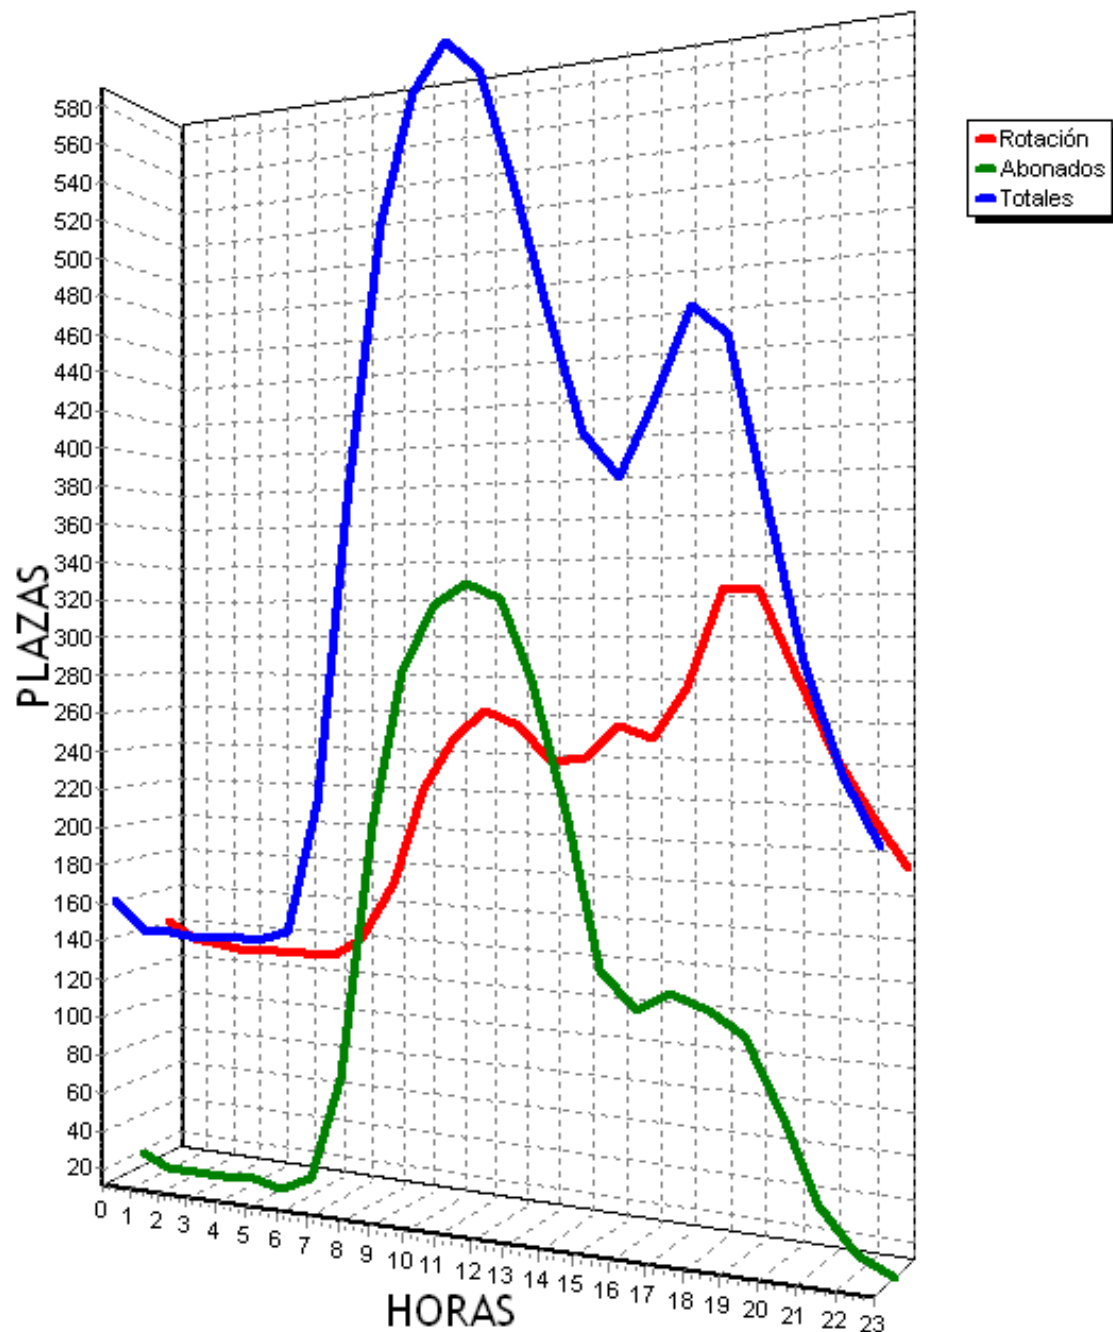

PLAZAS TOTALES DEL PARKING = 719

HORA	ROTACION		ABONADOS		TOTALES	
0	141	19%	19	2%	160	22%
1	133	18%	13	1%	145	20%
2	131	18%	14	1%	145	20%
3	130	18%	14	1%	144	20%
4	131	18%	15	2%	146	20%
5	132	18%	13	1%	145	20%
6	132	18%	20	2%	152	21%
7	142	19%	74	10%	217	30%
8	172	23%	205	28%	378	52%
9	221	30%	283	39%	505	70%
10	249	34%	317	44%	566	78%
11	262	36%	327	45%	589	81%
12	255	35%	319	44%	574	79%
13	238	33%	279	38%	517	71%
14	241	33%	211	29%	452	62%
15	256	35%	140	19%	396	55%
16	251	34%	123	17%	374	52%
17	276	38%	132	18%	408	56%
18	324	45%	126	17%	452	62%
19	323	44%	115	15%	439	61%
20	282	39%	80	11%	363	50%
21	246	34%	41	5%	289	40%
22	218	30%	20	2%	239	33%
23	194	26%	12	1%	208	28%
TOTALES	5080		2912		8003