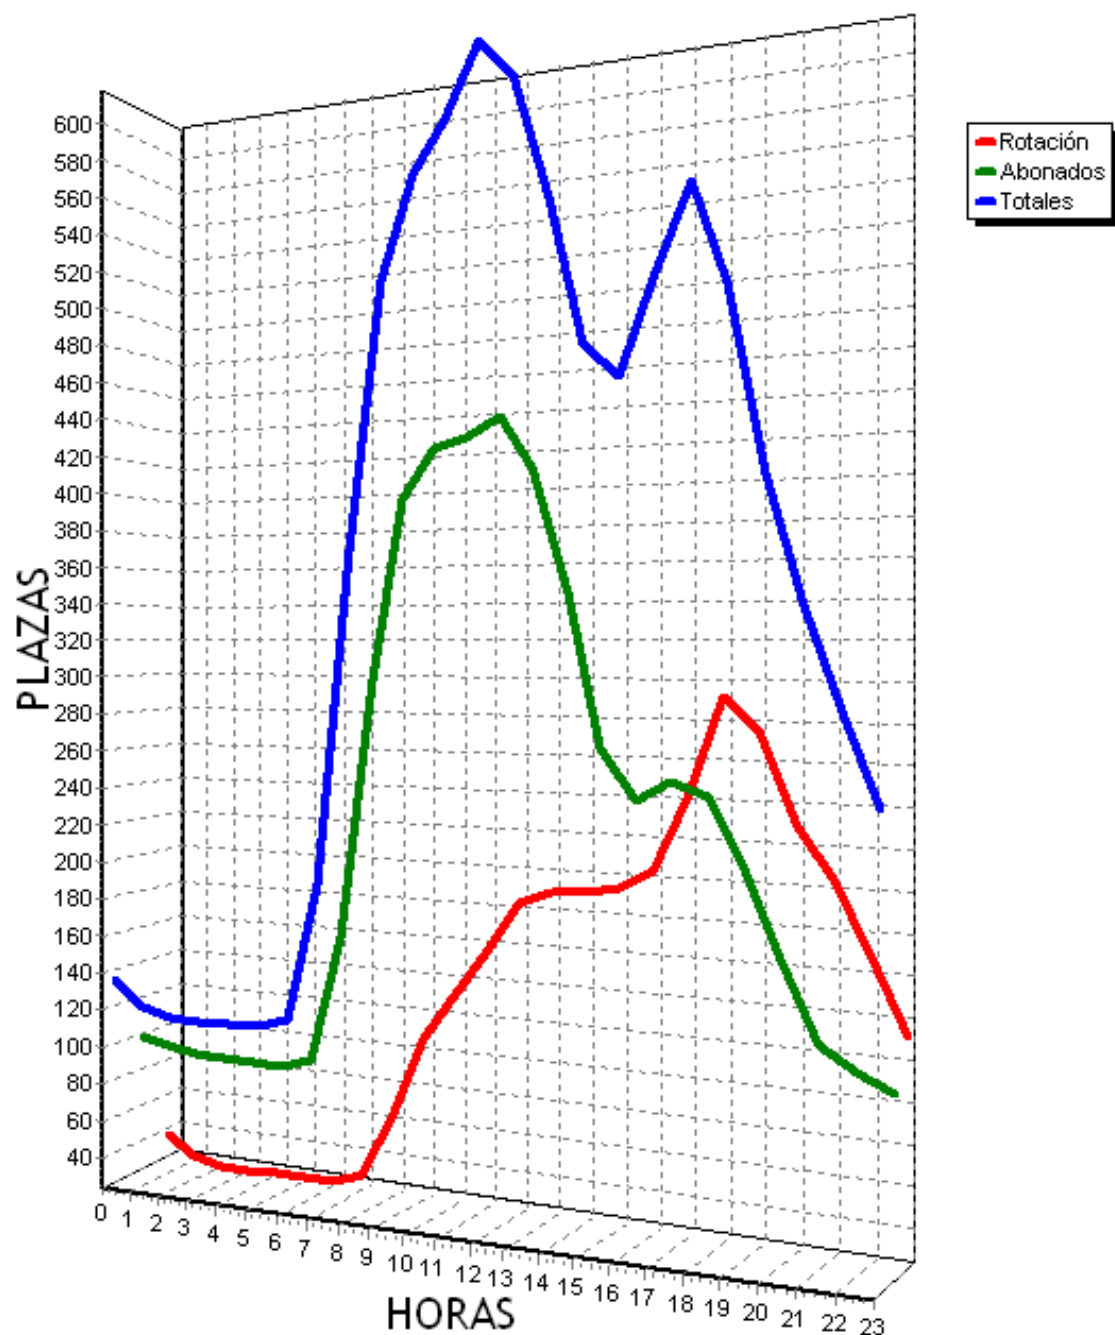

PLAZAS TOTALES DEL PARKING = 719

HORA	ROTACION		ABONADOS		TOTALES	
0	37	5%	98	13%	135	18%
1	27	3%	95	13%	121	16%
2	24	3%	93	12%	117	16%
3	24	3%	93	12%	117	16%
4	25	3%	92	12%	117	16%
5	26	3%	92	12%	118	16%
6	26	3%	97	13%	123	17%
7	32	4%	164	22%	195	27%
8	67	9%	299	41%	366	50%
9	109	15%	393	54%	502	69%
10	135	18%	419	58%	554	77%
11	157	21%	423	58%	580	80%
12	184	25%	433	60%	617	85%
13	191	26%	407	56%	598	83%
14	192	26%	344	47%	536	74%
15	196	27%	267	37%	463	64%
16	205	28%	241	33%	446	62%
17	241	33%	252	35%	493	68%
18	292	40%	245	34%	537	74%
19	276	38%	211	29%	487	67%
20	230	31%	166	23%	397	55%
21	206	28%	130	18%	336	46%
22	169	23%	119	16%	288	40%
23	133	18%	111	15%	244	33%
TOTALES	3204		5284		8487