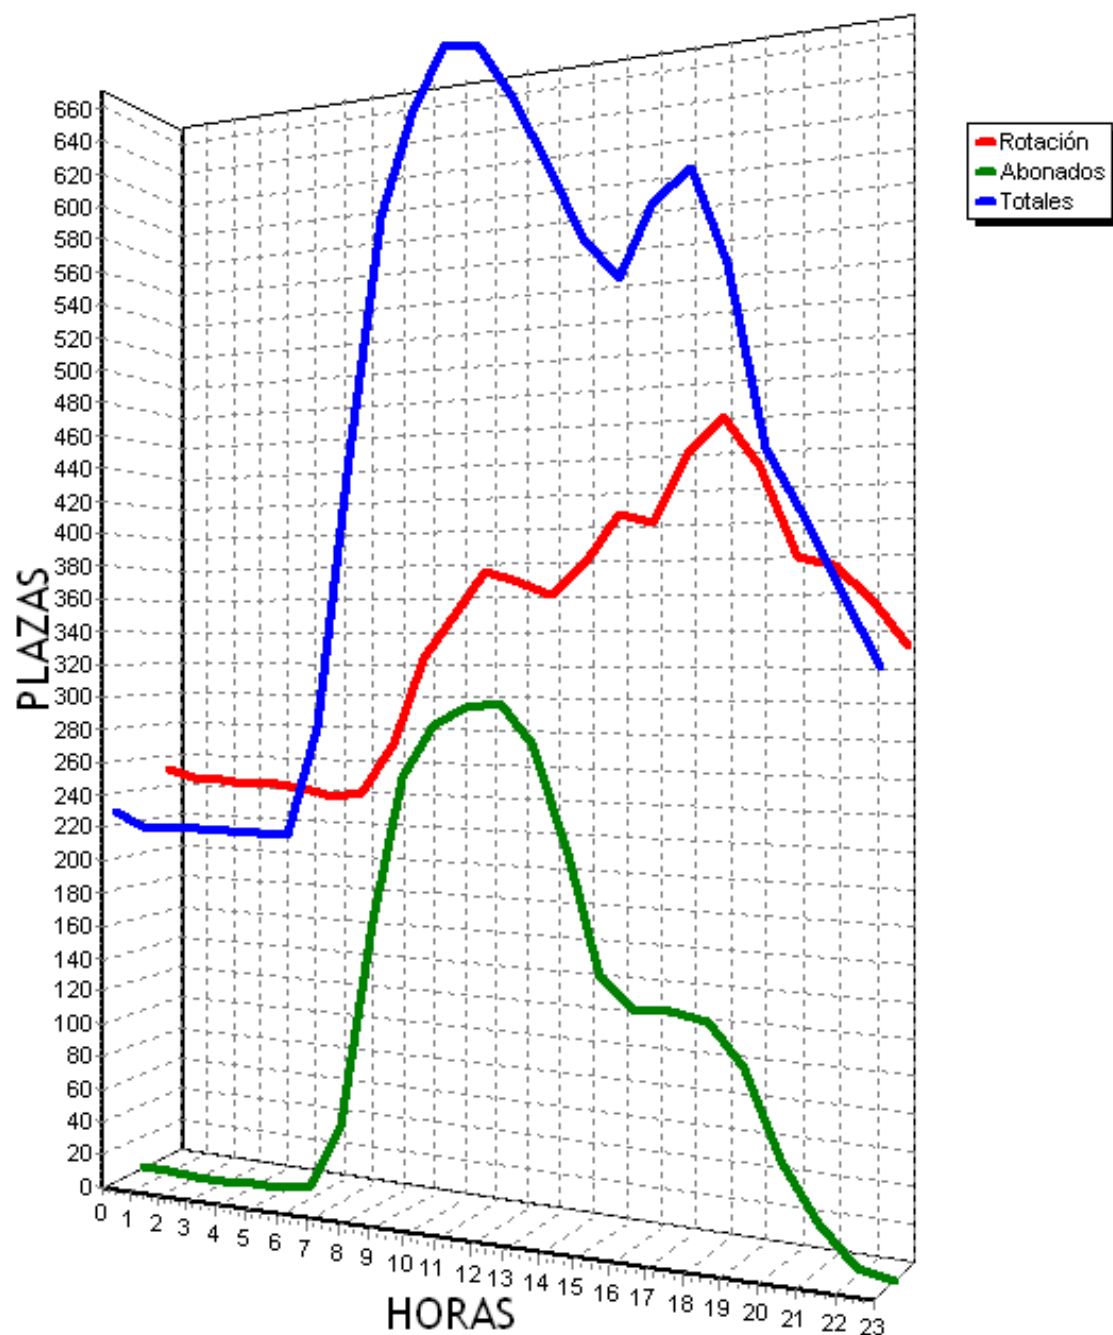

PLAZAS TOTALES DEL PARKING = 719

HORA	ROTACION	ABONADOS	TOTALES
0	251 34%	1 0%	229 31%
1	245 34%	1 0%	221 30%
2	245 34%	1 0%	221 30%
3	244 33%	1 0%	220 30%
4	244 33%	2 0%	220 30%
5	243 33%	3 0%	220 30%
6	239 33%	7 0%	220 30%
7	242 33%	45 6%	284 39%
8	272 37%	168 23%	440 61%
9	323 44%	254 35%	577 80%
10	350 48%	286 39%	636 88%
11	374 52%	296 41%	670 93%
12	368 51%	299 41%	667 92%
13	361 50%	276 38%	636 88%
14	379 52%	215 29%	594 82%
15	407 56%	147 20%	554 77%
16	400 55%	130 18%	530 73%
17	439 61%	131 18%	570 79%
18	459 63%	128 17%	587 81%
19	430 59%	104 14%	534 74%
20	380 52%	55 7%	435 60%
21	375 52%	25 3%	399 55%
22	357 49%	3 0%	359 49%
23	331 46%	0 0%	321 44%
TOTALES	7958	2578	10344