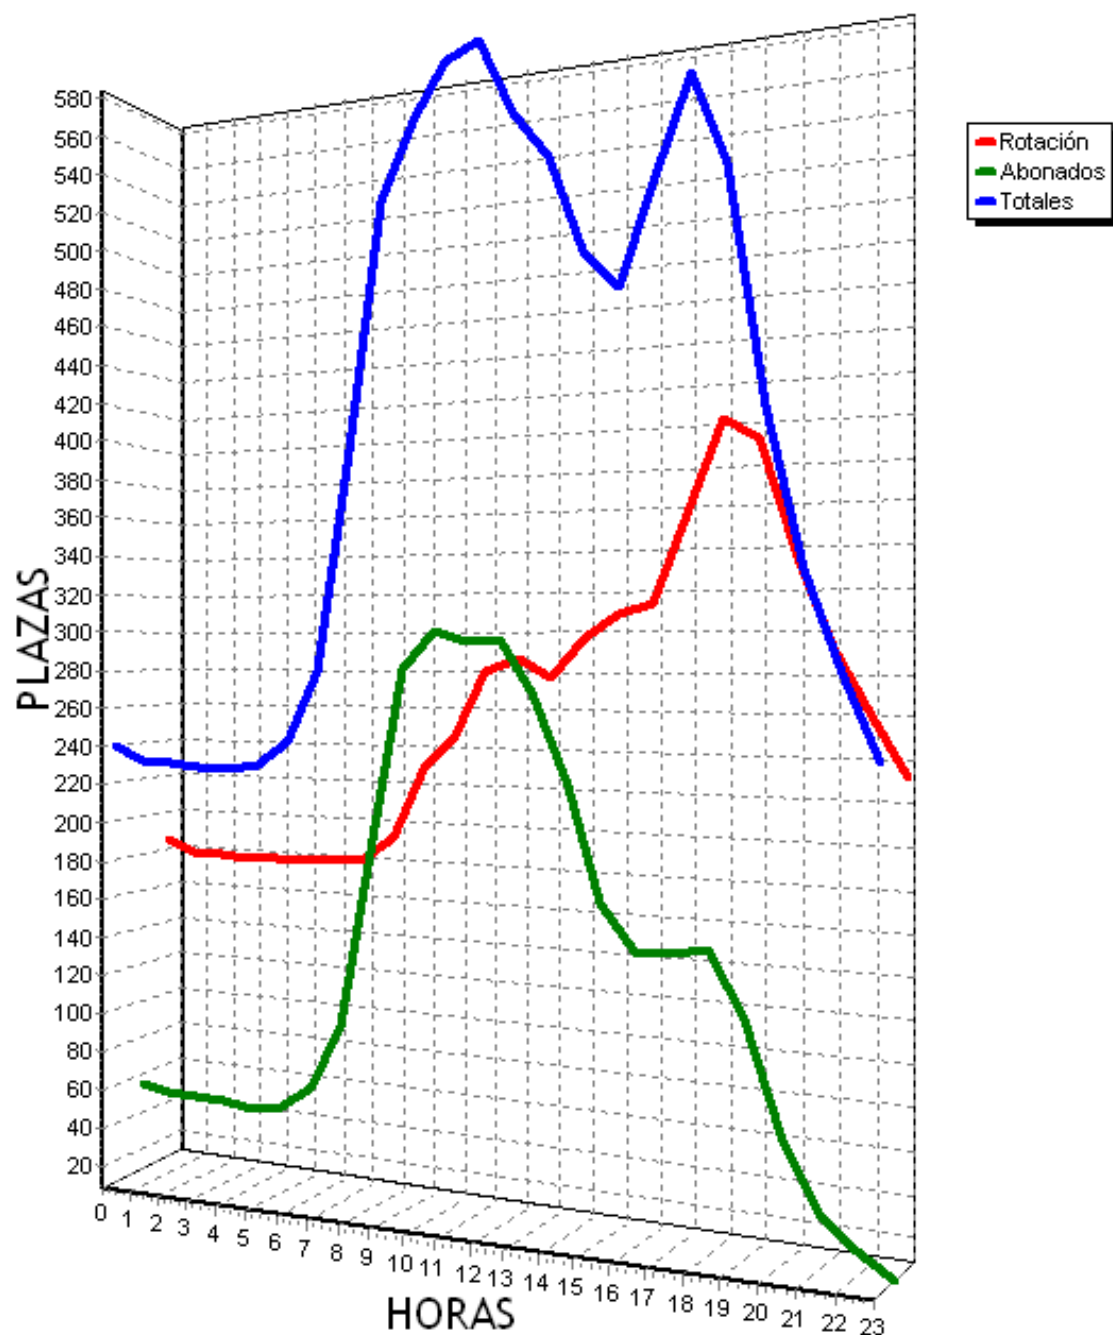

PLAZAS TOTALES DEL PARKING = 719

HORA	ROTACION	ABONADOS	TOTALES
0	185 25%	55 7%	240 33%
1	180 25%	53 7%	233 32%
2	179 24%	53 7%	232 32%
3	178 24%	53 7%	231 32%
4	179 24%	51 7%	230 31%
5	179 24%	54 7%	233 32%
6	180 25%	65 9%	245 34%
7	181 25%	99 13%	280 38%
8	194 26%	195 27%	389 54%
9	230 31%	281 39%	510 70%
10	248 34%	300 41%	548 76%
11	280 38%	295 41%	575 79%
12	287 39%	296 41%	583 81%
13	277 38%	270 37%	546 75%
14	297 41%	226 31%	523 72%
15	308 42%	170 23%	478 66%
16	313 43%	147 20%	459 63%
17	356 49%	149 20%	506 70%
18	401 55%	152 21%	554 77%
19	391 54%	120 16%	511 71%
20	335 46%	66 9%	401 55%
21	292 40%	36 5%	328 45%
22	261 36%	20 2%	281 39%
23	233 32%	9 1%	242 33%
TOTALES	6144	3215	9358