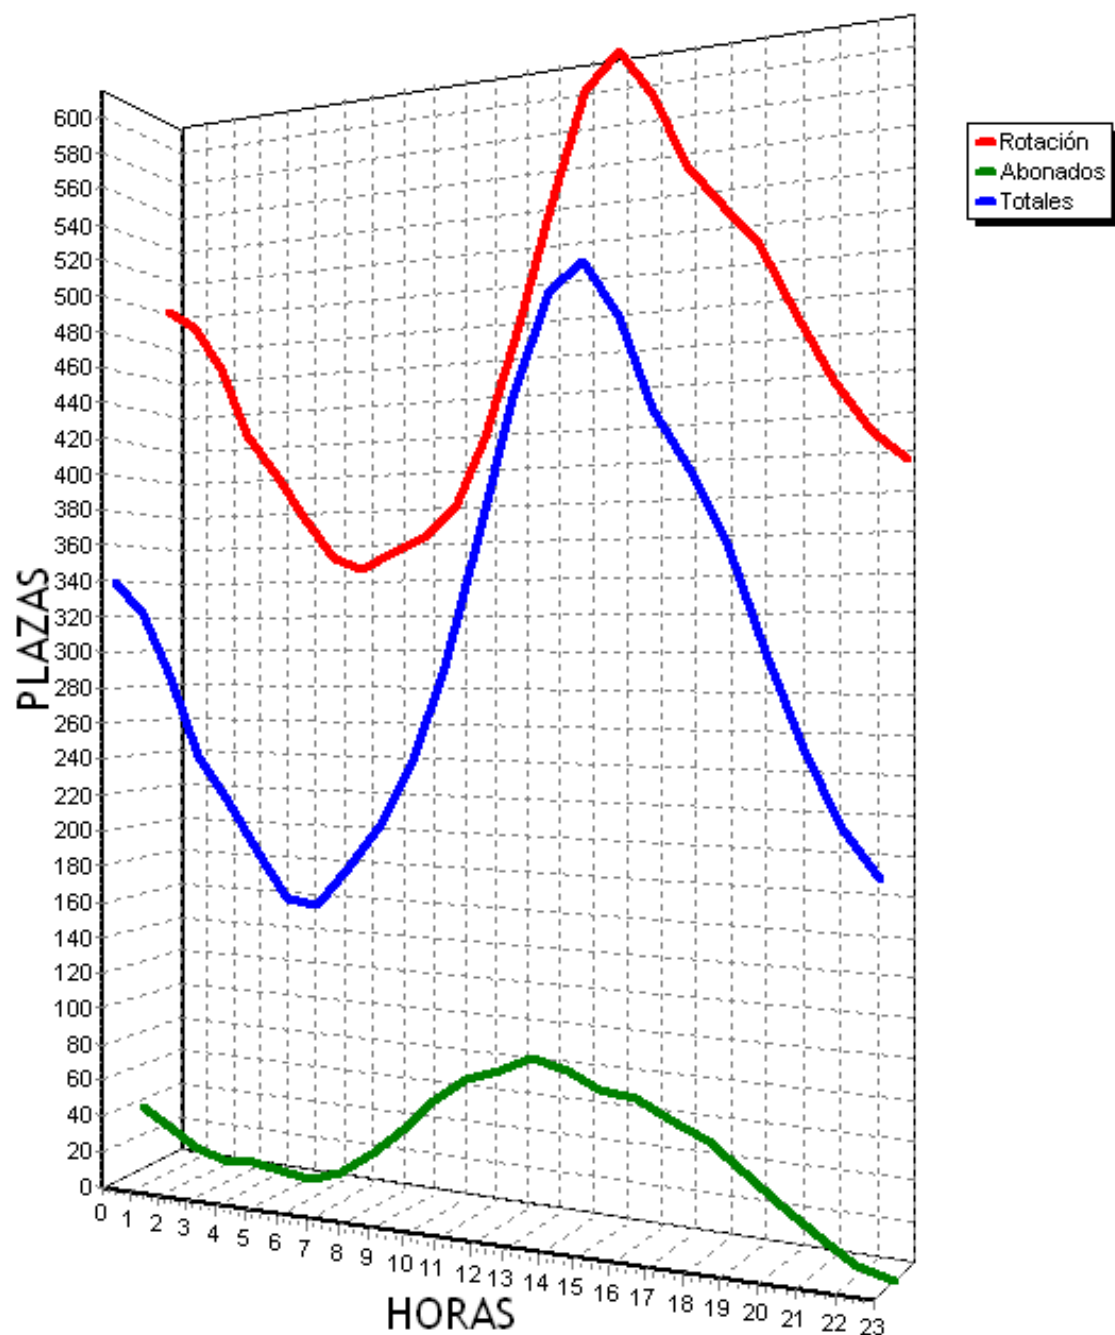

PLAZAS TOTALES DEL PARKING = 719

HORA	ROTACION		ABONADOS		TOTALES	
0	501	69%	36	5%	340	47%
1	491	68%	27	3%	321	44%
2	464	64%	18	2%	285	39%
3	425	59%	13	1%	242	33%
4	401	55%	14	1%	218	30%
5	376	52%	12	1%	191	26%
6	353	49%	10	1%	167	23%
7	346	48%	16	2%	165	22%
8	355	49%	29	4%	187	26%
9	363	50%	44	6%	210	29%
10	379	52%	62	8%	244	33%
11	415	57%	75	10%	293	40%
12	475	66%	82	11%	360	50%
13	536	74%	90	12%	430	59%
14	594	82%	85	11%	483	67%
15	614	85%	78	10%	496	68%
16	588	81%	75	10%	466	64%
17	550	76%	66	9%	419	58%
18	528	73%	58	8%	389	54%
19	506	70%	44	6%	353	49%
20	469	65%	29	4%	300	41%
21	436	60%	16	2%	255	35%
22	410	57%	4	0%	217	30%
23	396	55%	0	0%	194	26%
TOTALES	10971		983		7225