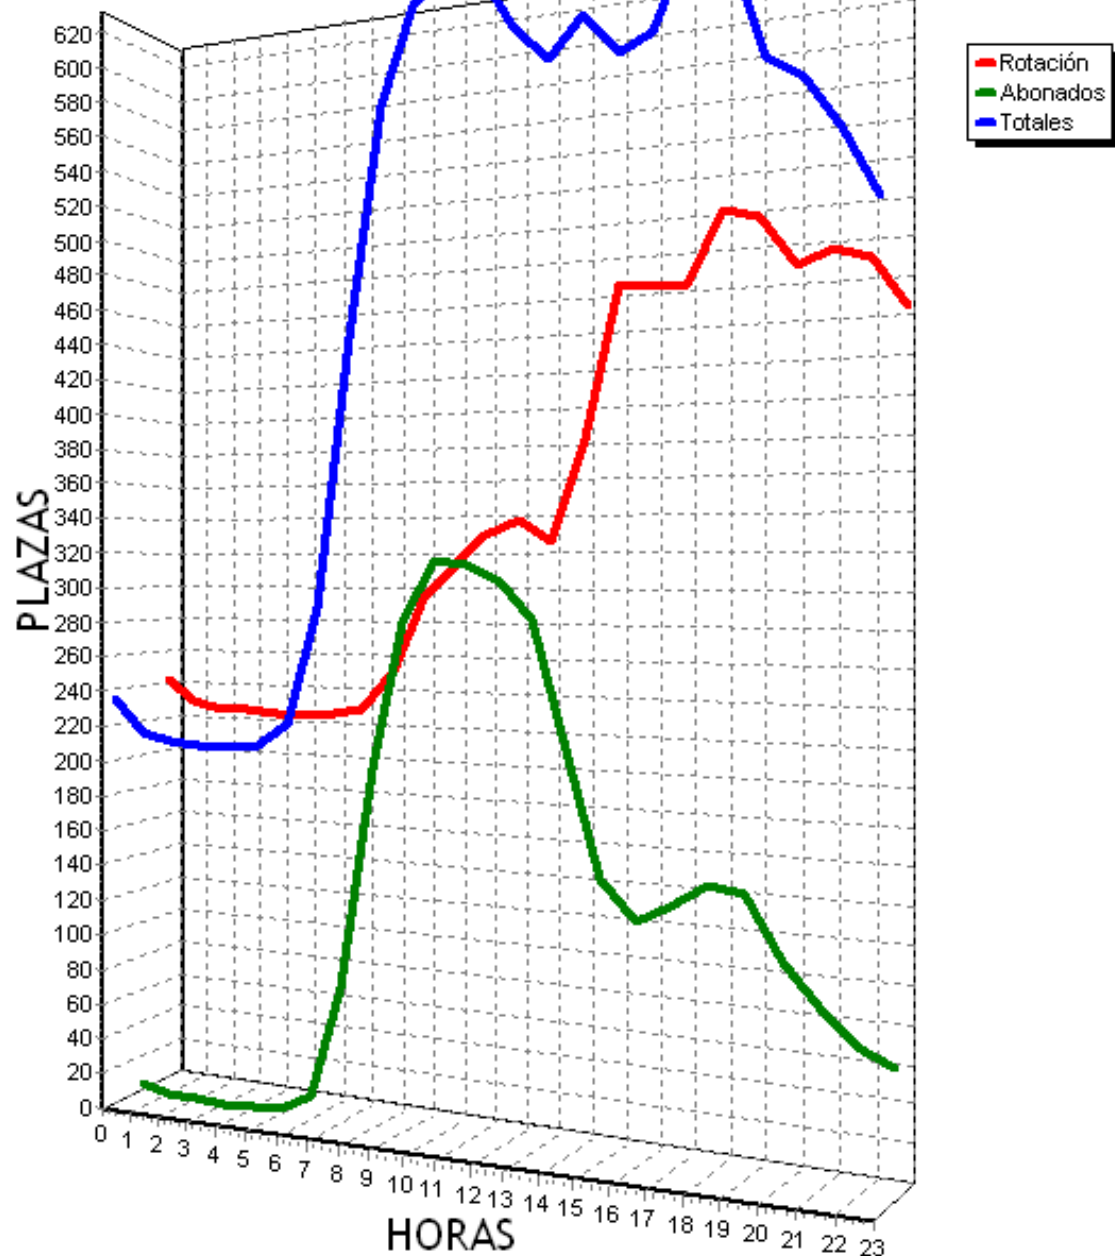

PLAZAS TOTALES DEL PARKING = 719

HORA	ROTACION	ABONADOS	TOTALES
0	242 33%	3 0%	235 32%
1	230 31%	0 0%	217 30%
2	227 31%	1 0%	212 29%
3	227 31%	0 0%	211 29%
4	226 31%	1 0%	210 29%
5	225 31%	3 0%	212 29%
6	227 31%	14 1%	225 31%
7	230 31%	76 10%	290 40%
8	253 35%	200 27%	437 60%
9	294 40%	282 39%	560 77%
10	313 43%	315 43%	612 85%
11	330 45%	313 43%	627 87%
12	338 47%	304 42%	626 87%
13	326 45%	284 39%	594 82%
14	381 52%	211 29%	575 79%
15	464 64%	148 20%	596 82%
16	462 64%	128 17%	574 79%
17	462 64%	137 19%	583 81%
18	498 69%	149 20%	631 87%
19	494 68%	146 20%	624 86%
20	467 64%	113 15%	564 78%
21	475 66%	92 12%	552 76%
22	469 65%	74 10%	527 73%
23	443 61%	65 9%	492 68%
TOTALES	8303	3059	10986