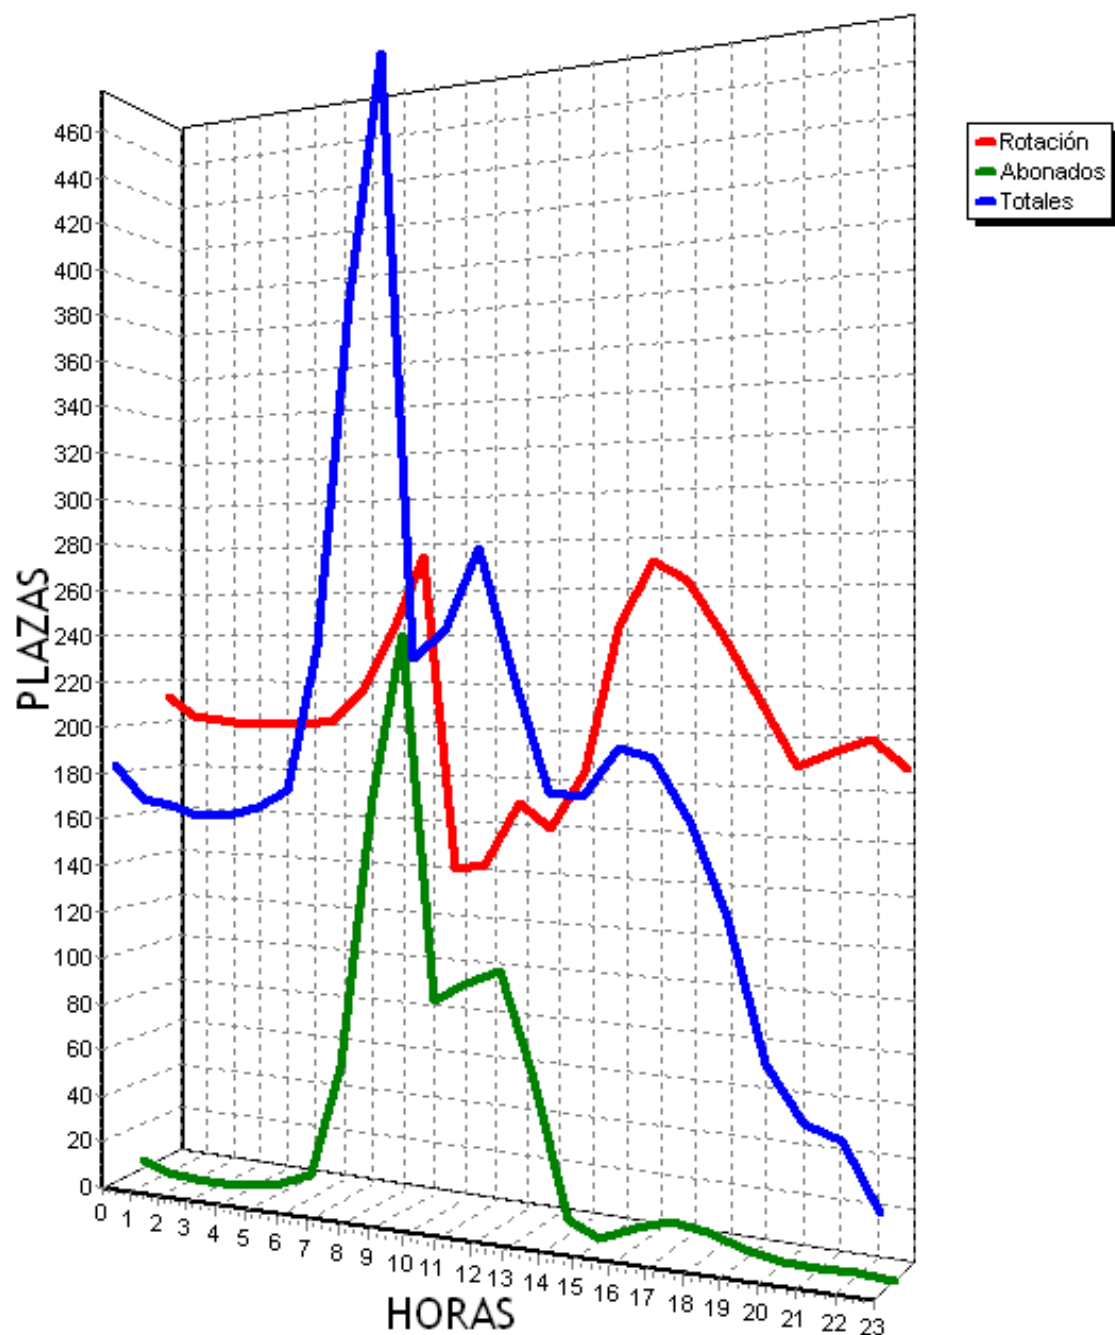

PLAZAS TOTALES DEL PARKING = 719

HORA	ROTACION	ABONADOS	TOTALES
0	212 29%	4 0%	183 25%
1	204 28%	0 0%	169 23%
2	202 28%	0 0%	167 23%
3	200 27%	0 0%	163 22%
4	200 27%	1 0%	164 22%
5	201 27%	4 0%	168 23%
6	203 28%	10 1%	176 24%
7	216 30%	58 8%	236 32%
8	243 33%	172 23%	378 52%
9	274 38%	240 33%	477 66%
10	142 19%	89 12%	231 32%
11	144 20%	98 13%	242 33%
12	171 23%	104 14%	275 38%
13	160 22%	64 8%	225 31%
14	185 25%	7 0%	179 24%
15	244 33%	1 0%	177 24%
16	270 37%	8 1%	197 27%
17	262 36%	12 1%	193 26%
18	240 33%	9 1%	168 23%
19	216 30%	4 0%	134 18%
20	189 26%	2 0%	80 11%
21	195 27%	1 0%	59 8%
22	200 27%	1 0%	54 7%
23	189 26%	0 0%	29 4%
TOTALES	4962	889	4524