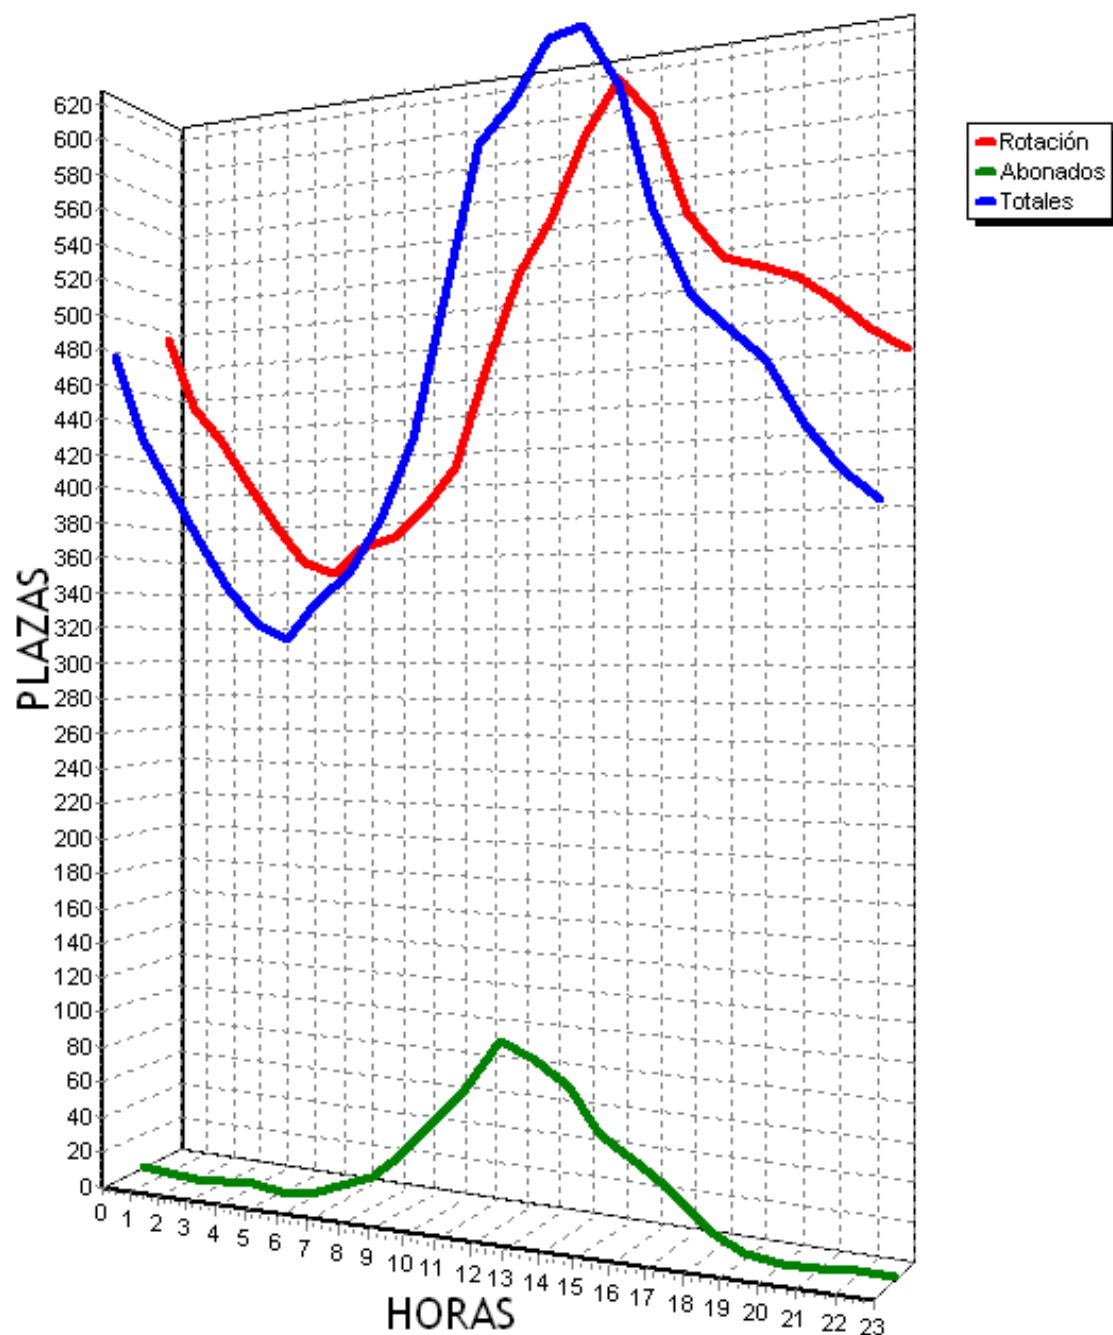

PLAZAS TOTALES DEL PARKING = 719

HORA	ROTACION	ABONADOS	TOTALES
0	495 68%	1 0%	478 66%
1	453 63%	0 0%	428 59%
2	431 59%	0 0%	399 55%
3	406 56%	1 0%	369 51%
4	379 52%	2 0%	342 47%
5	358 49%	1 0%	321 44%
6	351 48%	2 0%	313 43%
7	366 50%	9 1%	335 46%
8	372 51%	17 2%	349 48%
9	386 53%	32 4%	378 52%
10	410 57%	51 7%	420 58%
11	461 64%	73 10%	494 68%
12	513 71%	99 13%	572 79%
13	541 75%	91 12%	592 82%
14	583 81%	79 10%	622 86%
15	611 84%	56 7%	627 87%
16	589 81%	44 6%	594 82%
17	537 74%	31 4%	529 73%
18	512 71%	13 1%	485 67%
19	507 70%	3 0%	467 64%
20	499 69%	1 0%	451 62%
21	485 67%	1 0%	420 58%
22	470 65%	2 0%	396 55%
23	458 63%	2 0%	380 52%
TOTALES	11173	611	10761