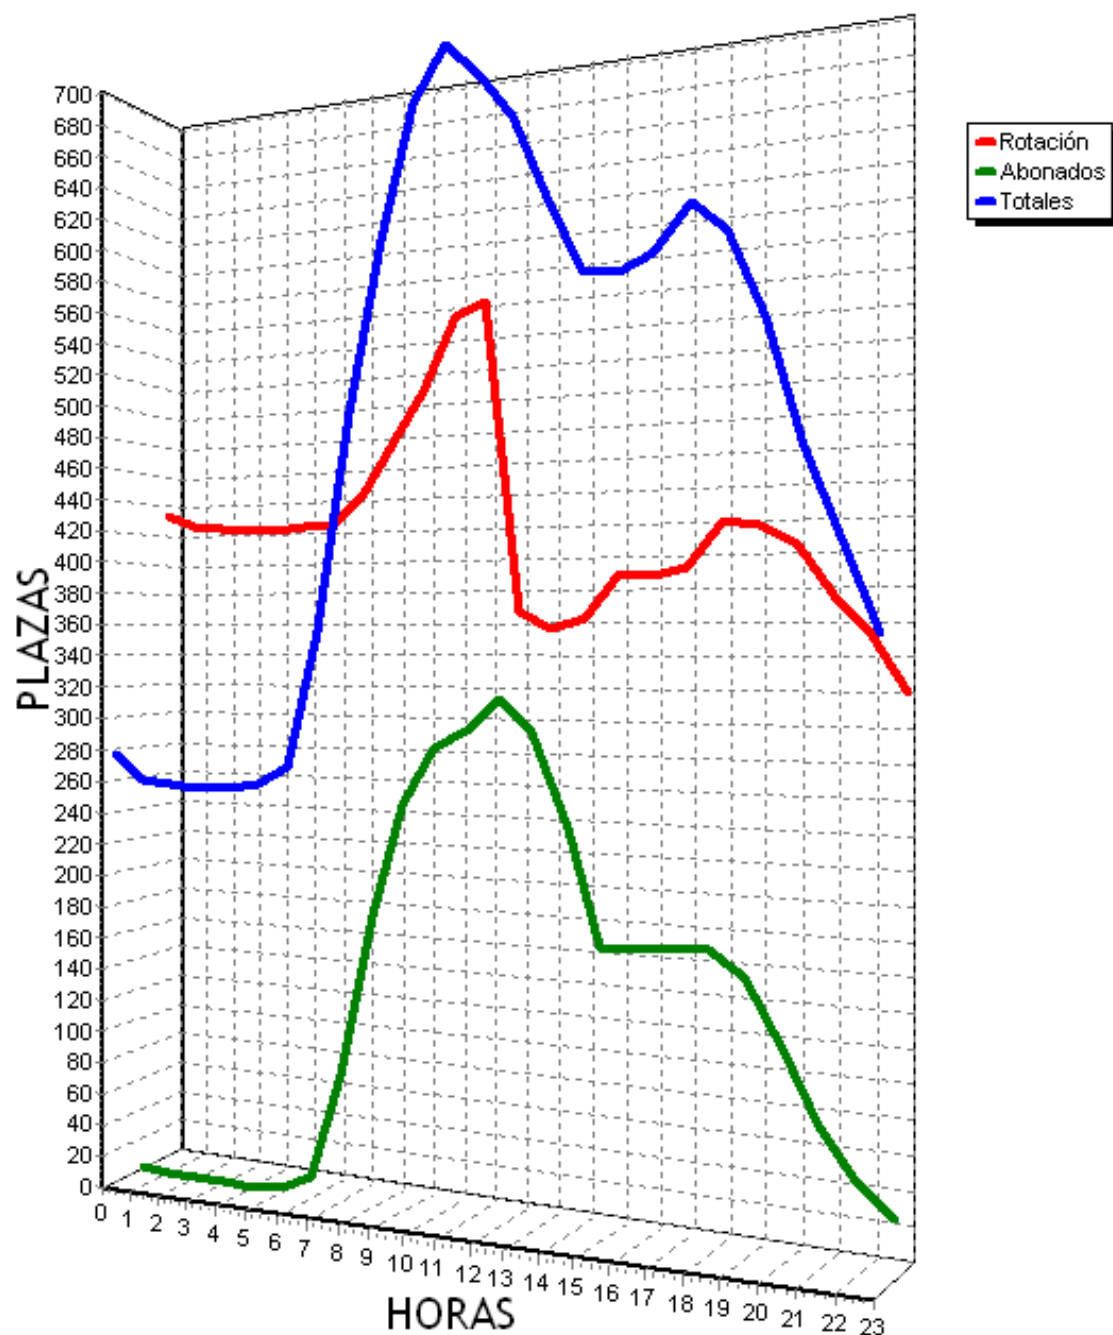

PLAZAS TOTALES DEL PARKING = 719

HORA	ROTACION	ABONADOS	TOTALES
0	434 60%	1 0%	277 38%
1	426 59%	0 0%	261 36%
2	424 58%	1 0%	258 35%
3	422 58%	1 0%	257 35%
4	422 58%	0 0%	257 35%
5	423 58%	4 0%	261 36%
6	424 58%	13 1%	272 37%
7	442 61%	80 11%	355 49%
8	475 66%	179 24%	488 67%
9	506 70%	250 34%	590 82%
10	551 76%	285 39%	669 93%
11	559 77%	296 41%	701 97%
12	367 51%	315 43%	681 94%
13	357 49%	296 41%	653 90%
14	363 50%	240 33%	603 83%
15	389 54%	171 23%	560 77%
16	388 53%	171 23%	559 77%
17	393 54%	174 24%	567 78%
18	419 58%	175 24%	594 82%
19	417 57%	160 22%	577 80%
20	406 56%	121 16%	527 73%
21	375 52%	80 11%	455 63%
22	353 49%	51 7%	404 56%
23	320 44%	34 4%	354 49%
TOTALES	10055	3098	11180