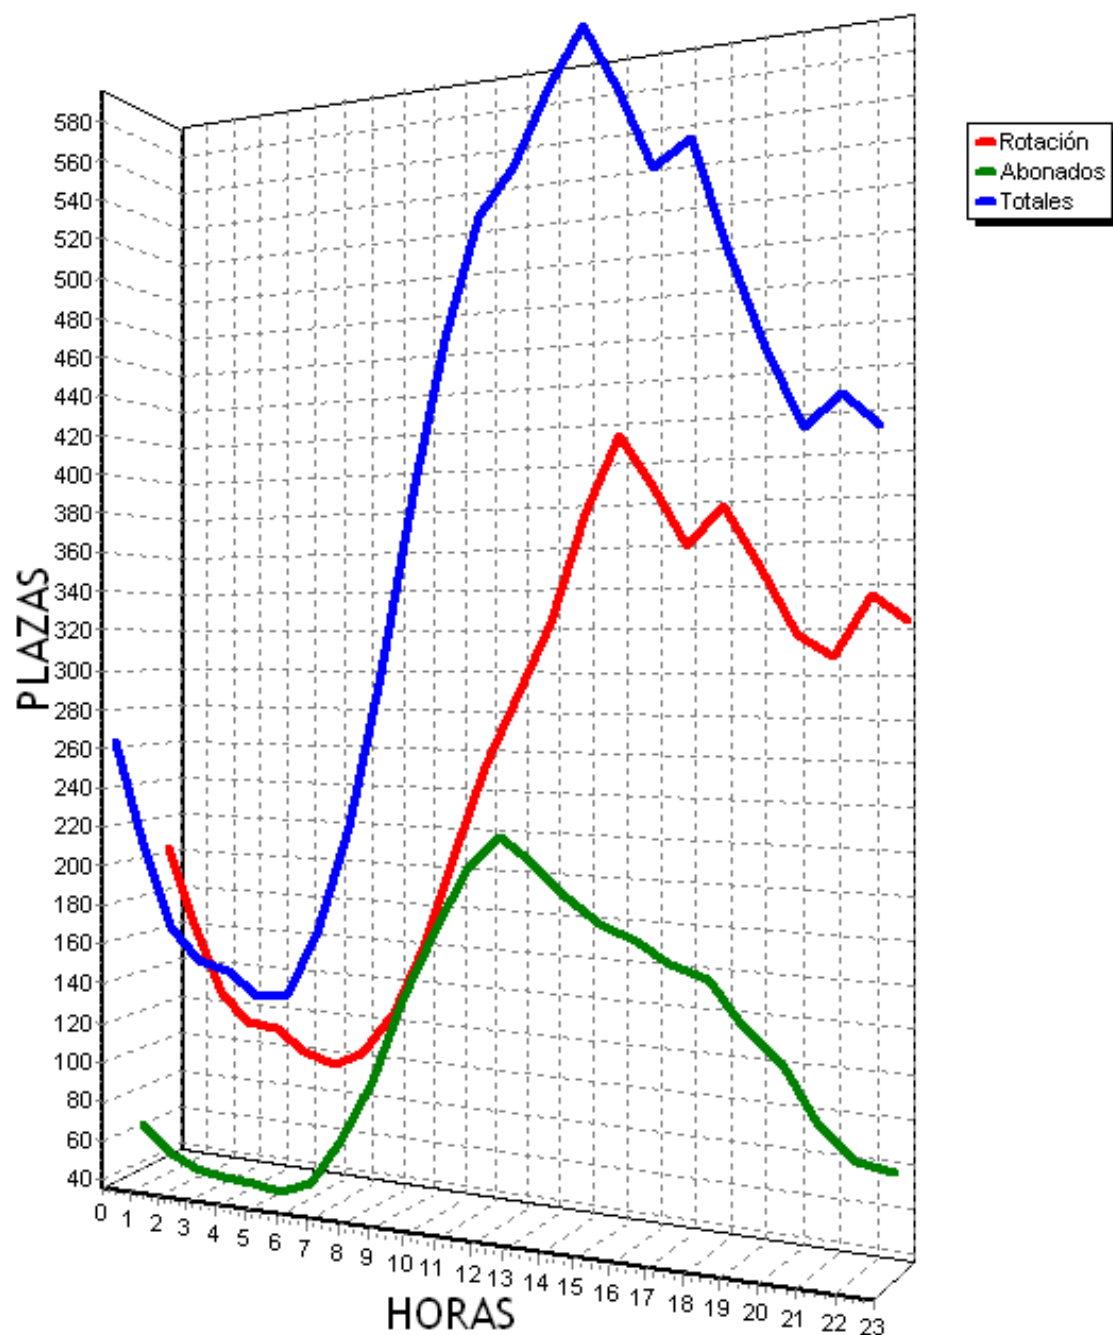

PLAZAS TOTALES DEL PARKING = 719

HORA	ROTACION	ABONADOS	TOTALES
0	203	60	263
1	163	48	211
2	129	41	170
3	115	39	154
4	113	38	150
5	103	36	139
6	98	43	141
7	106	67	173
8	128	98	226
9	161	139	300
10	210	173	384
11	253	204	456
12	290	221	512
13	323	210	533
14	375	194	569
15	412	183	595
16	387	176	563
17	359	167	526
18	377	161	538
19	349	140	488
20	317	126	443
21	308	100	408
22	335	86	422
23	324	83	407
TOTALES	5938	2833	8771