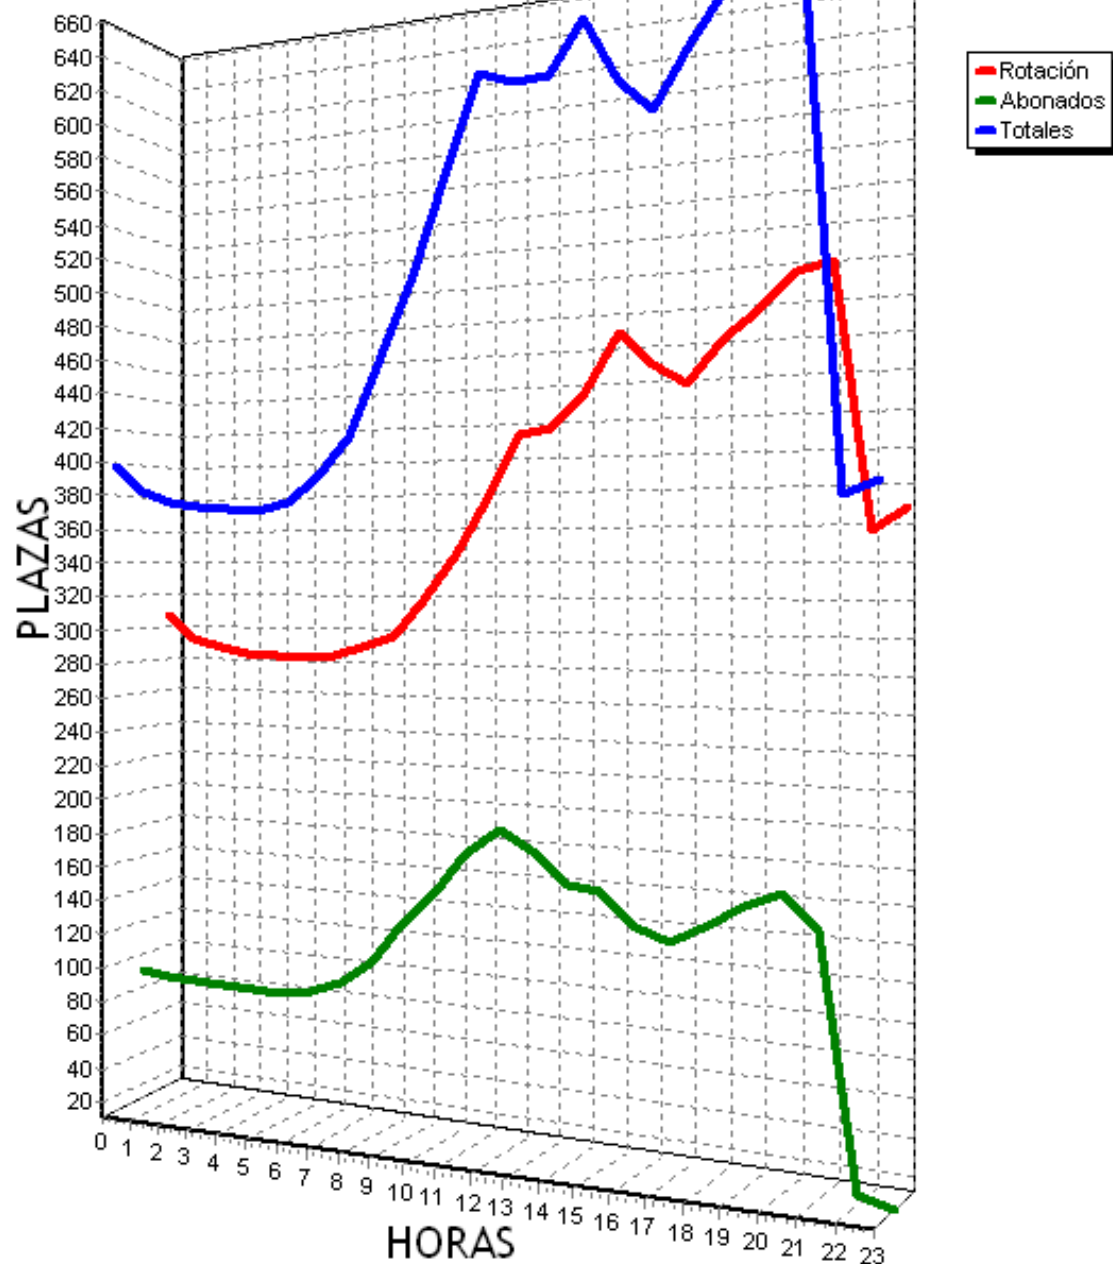

PLAZAS TOTALES DEL PARKING = 719

HORA	ROTACION	ABONADOS	TOTALES
0	307 42%	90 12%	398 55%
1	293 40%	88 12%	381 52%
2	288 40%	88 12%	376 52%
3	284 39%	88 12%	372 51%
4	283 39%	88 12%	371 51%
5	283 39%	87 12%	370 51%
6	285 39%	90 12%	374 52%
7	290 40%	97 13%	388 53%
8	297 41%	113 15%	410 57%
9	318 44%	135 18%	454 63%
10	344 47%	154 21%	498 69%
11	373 51%	178 24%	551 76%
12	412 57%	192 26%	604 84%
13	415 57%	182 25%	597 83%
14	435 60%	164 22%	599 83%
15	466 64%	162 22%	628 87%
16	447 62%	145 20%	592 82%
17	437 60%	138 19%	575 79%
18	460 63%	148 20%	608 84%
19	475 66%	160 22%	635 88%
20	493 68%	168 23%	661 91%
21	498 69%	149 20%	647 89%
22	356 49%	17 2%	373 51%
23	369 51%	12 1%	380 52%
TOTALES	8908	2933	11842