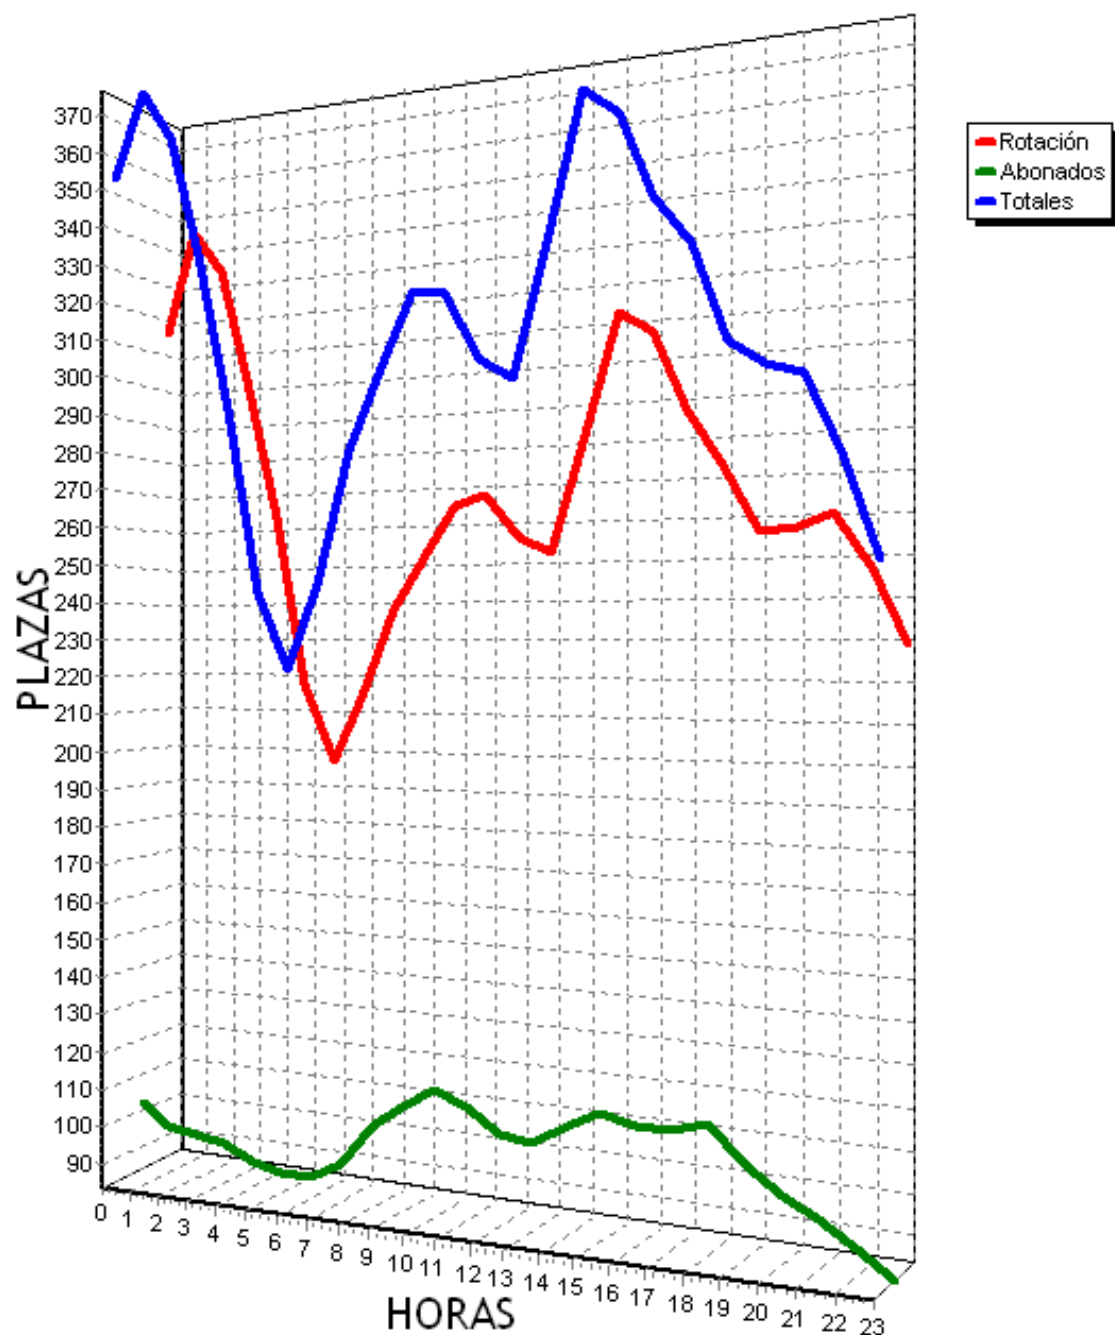

PLAZAS TOTALES DEL PARKING = 719

HORA	ROTACION		ABONADOS		TOTALES	
0	317	44%	102	14%	354	49%
1	344	47%	97	13%	376	52%
2	332	46%	96	13%	363	50%
3	301	41%	95	13%	331	46%
4	263	36%	91	12%	290	40%
5	218	30%	89	12%	242	33%
6	198	27%	89	12%	222	30%
7	215	29%	94	13%	244	33%
8	238	33%	105	14%	278	38%
9	251	34%	111	15%	298	41%
10	265	36%	116	16%	316	43%
11	267	37%	113	15%	315	43%
12	256	35%	107	14%	298	41%
13	252	35%	106	14%	293	40%
14	281	39%	111	15%	327	45%
15	311	43%	115	15%	361	50%
16	306	42%	113	15%	354	49%
17	286	39%	113	15%	334	46%
18	272	37%	115	15%	322	44%
19	256	35%	107	14%	299	41%
20	257	35%	100	13%	293	40%
21	260	36%	96	13%	291	40%
22	247	34%	90	12%	272	37%
23	229	31%	84	11%	248	34%
TOTALES	6422		2455		7321