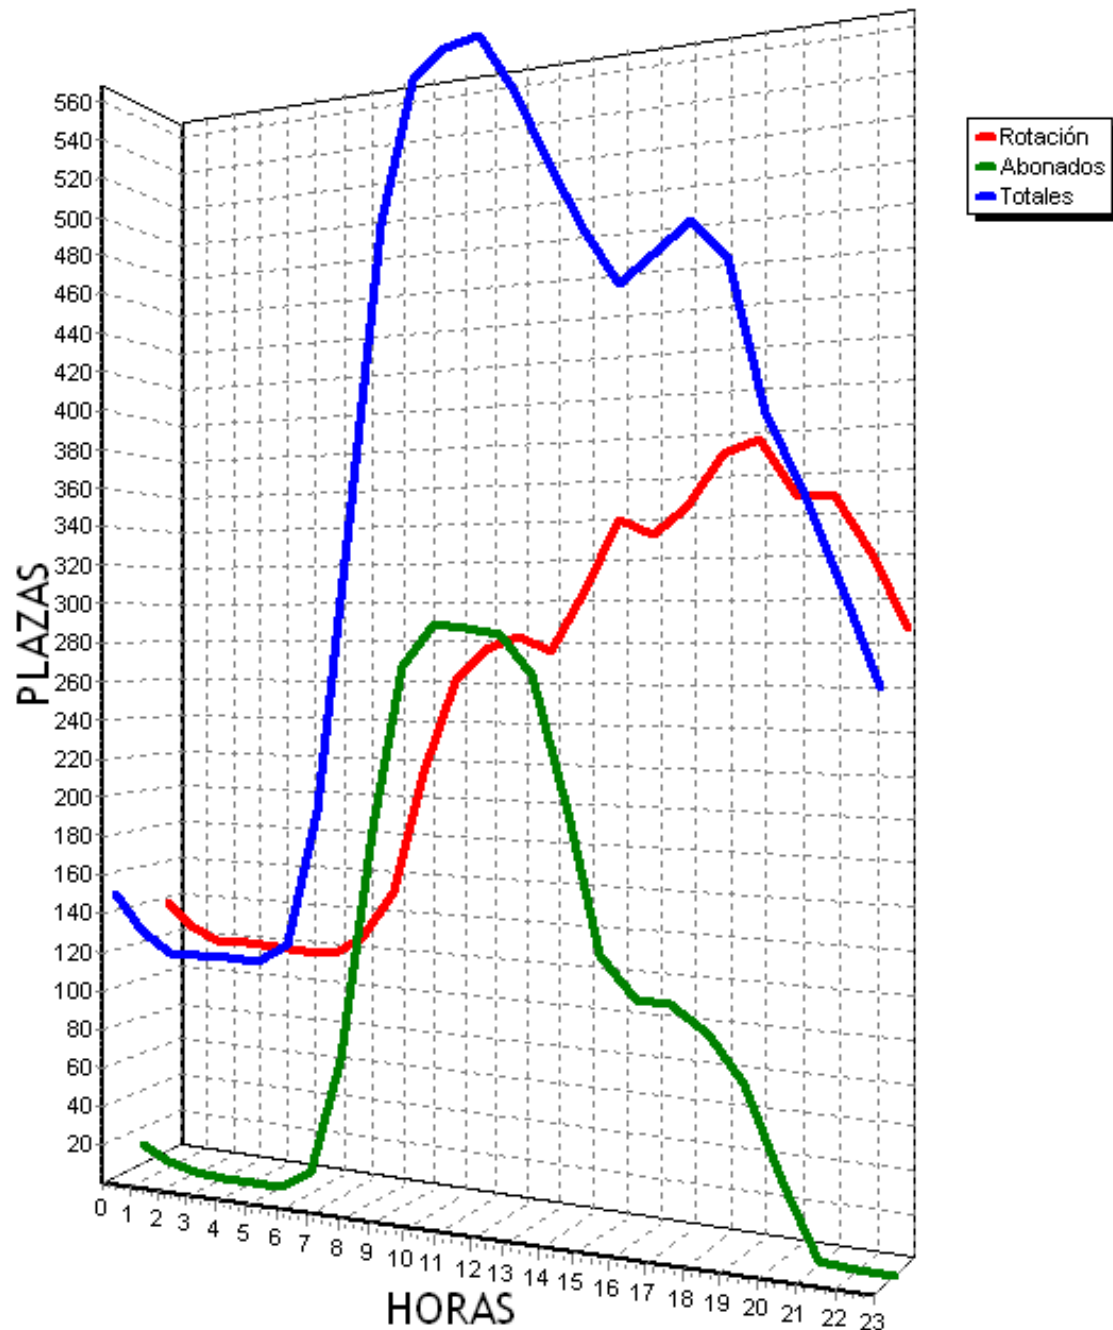

PLAZAS TOTALES DEL PARKING = 719

HORA	ROTACION	ABONADOS	TOTALES
0	137 19%	11 1%	148 20%
1	125 17%	5 0%	130 18%
2	119 16%	2 0%	121 16%
3	120 16%	1 0%	121 16%
4	119 16%	1 0%	121 16%
5	119 16%	2 0%	121 16%
6	119 16%	12 1%	130 18%
7	128 17%	70 9%	197 27%
8	153 21%	186 25%	338 47%
9	215 29%	268 37%	482 67%
10	261 36%	289 40%	550 76%
11	277 38%	287 39%	563 78%
12	283 39%	284 39%	567 78%
13	276 38%	265 36%	540 75%
14	305 42%	199 27%	503 69%
15	339 47%	133 18%	471 65%
16	331 46%	114 15%	444 61%
17	344 47%	113 15%	456 63%
18	369 51%	101 14%	470 65%
19	375 52%	79 10%	453 63%
20	347 48%	36 5%	382 53%
21	348 48%	3 0%	346 48%
22	320 44%	1 0%	304 42%
23	287 39%	1 0%	261 36%
TOTALES	5816	2463	8219