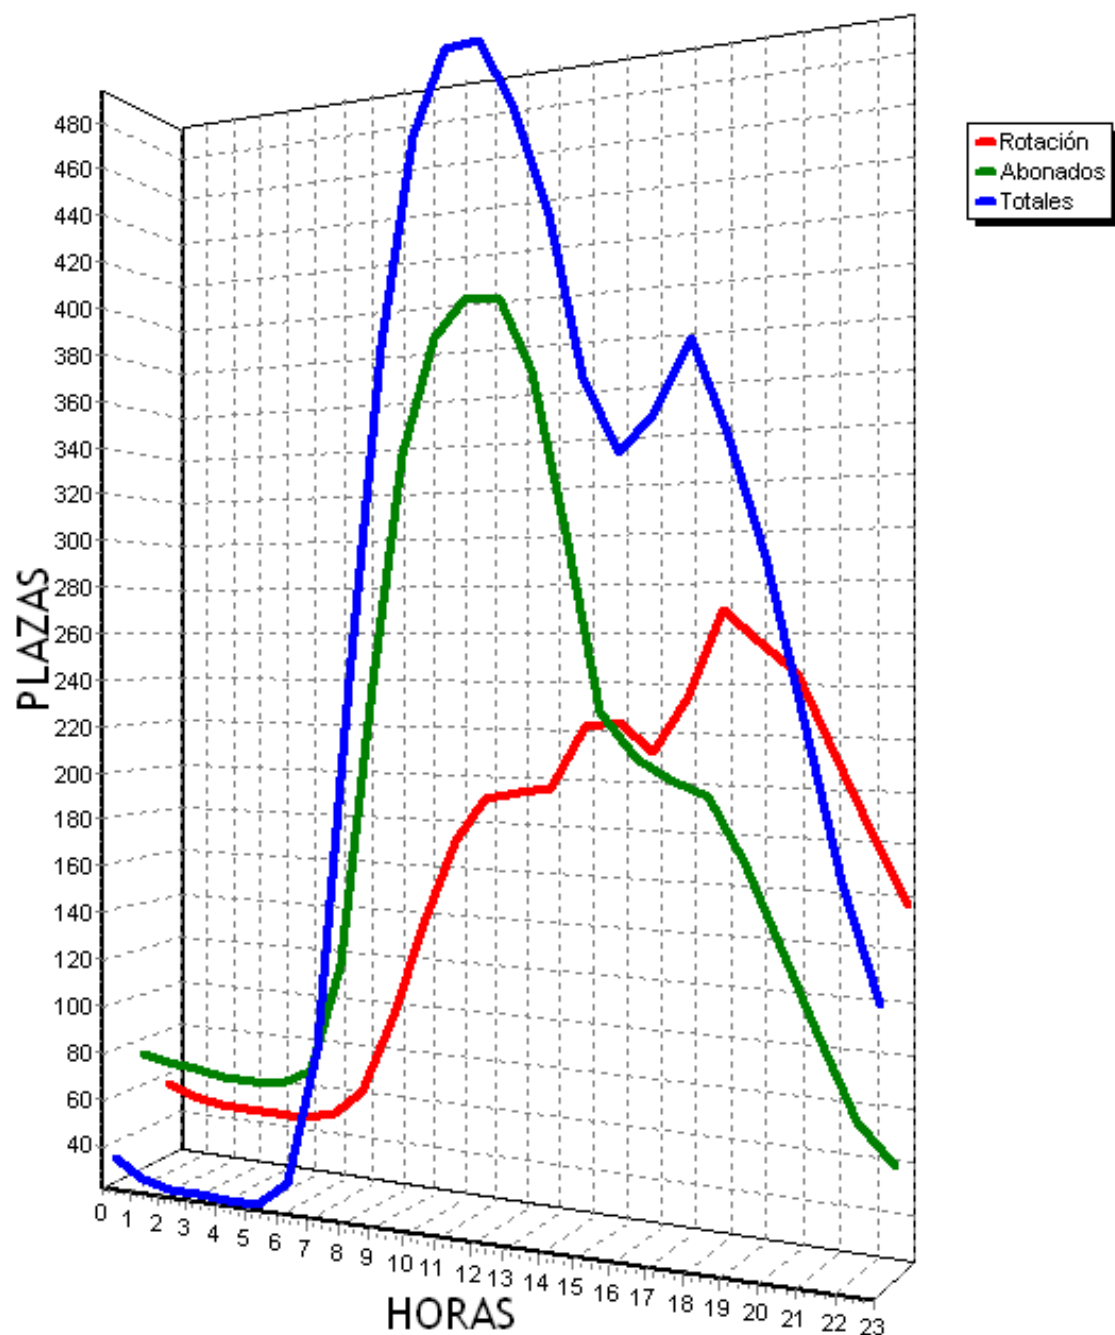

PLAZAS TOTALES DEL PARKING = 719

HORA	ROTACION	ABONADOS	TOTALES
0	55 7%	73 10%	32 4%
1	51 7%	71 9%	25 3%
2	50 6%	70 9%	23 3%
3	50 6%	68 9%	23 3%
4	50 6%	68 9%	22 3%
5	50 6%	68 9%	22 3%
6	53 7%	76 10%	33 4%
7	64 8%	122 16%	90 12%
8	98 13%	239 33%	241 33%
9	138 19%	334 46%	376 52%
10	174 24%	381 52%	459 63%
11	191 26%	396 55%	491 68%
12	195 27%	394 54%	493 68%
13	197 27%	364 50%	465 64%
14	222 30%	295 41%	422 58%
15	225 31%	229 31%	357 49%
16	213 29%	211 29%	329 45%
17	234 32%	204 28%	342 47%
18	269 37%	197 27%	371 51%
19	257 35%	173 24%	334 46%
20	244 33%	140 19%	288 40%
21	215 29%	109 15%	228 31%
22	185 25%	79 10%	169 23%
23	158 21%	64 8%	126 17%
TOTALES	3638	4425	5761