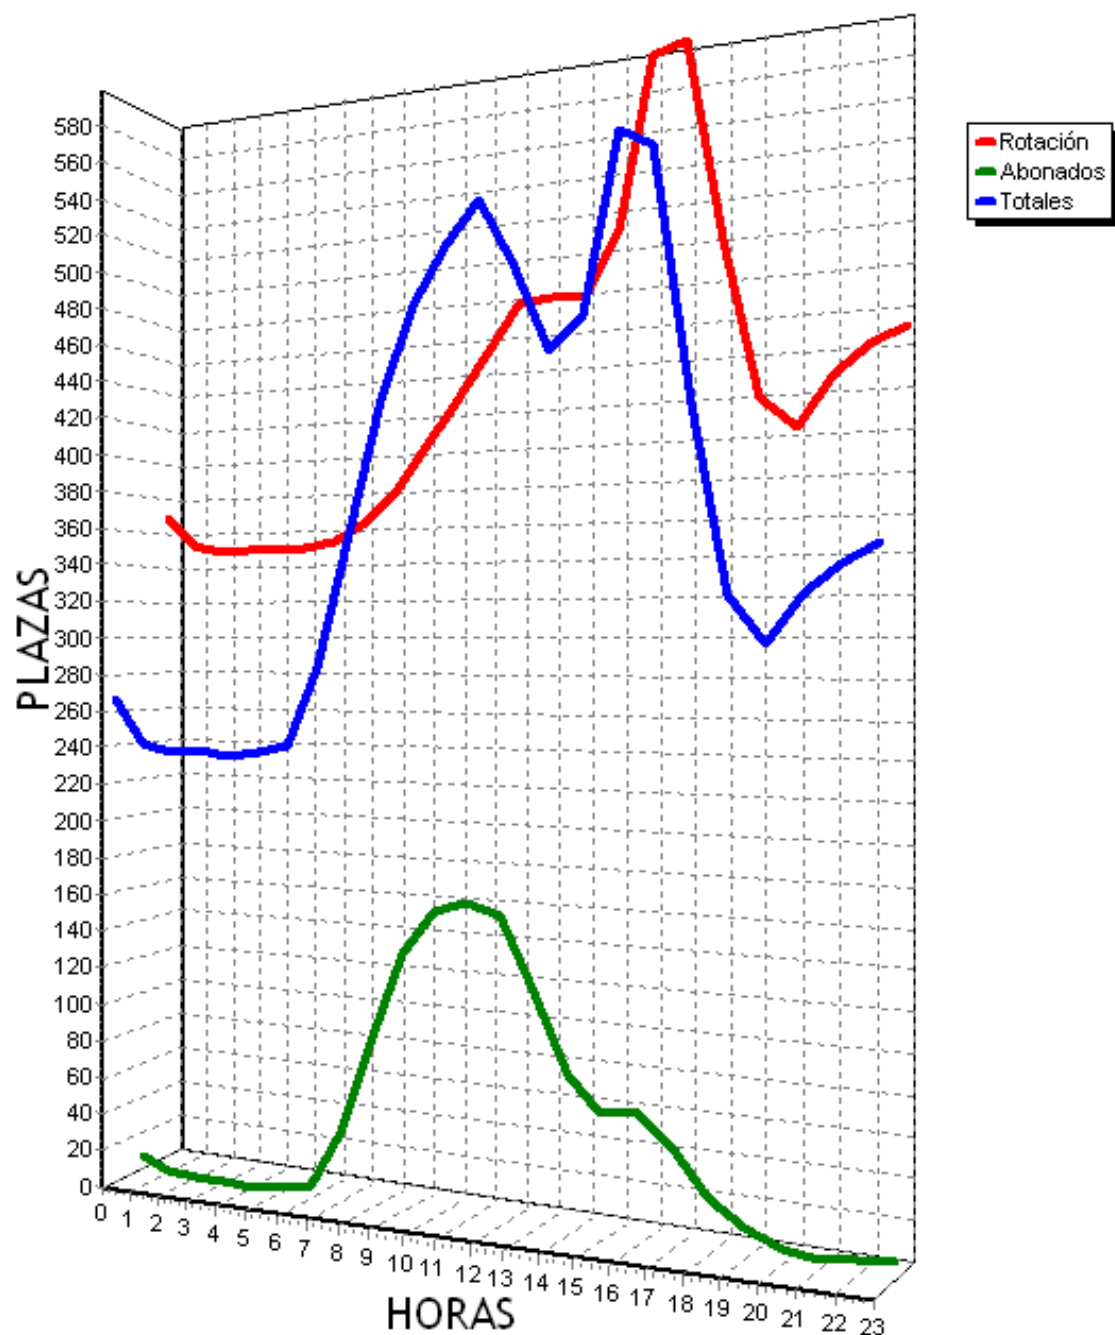

PLAZAS TOTALES DEL PARKING = 719

HORA	ROTACION	ABONADOS	TOTALES
0	369 51%	7 0%	266 36%
1	352 48%	1 0%	243 33%
2	349 48%	1 0%	238 33%
3	349 48%	1 0%	239 33%
4	349 48%	0 0%	236 32%
5	350 48%	3 0%	239 33%
6	352 48%	6 0%	244 33%
7	362 50%	37 5%	285 39%
8	377 52%	90 12%	353 49%
9	400 55%	135 18%	421 58%
10	424 58%	159 22%	468 65%
11	447 62%	164 22%	497 69%
12	473 65%	159 22%	518 72%
13	476 66%	123 17%	485 67%
14	473 65%	81 11%	440 61%
15	507 70%	64 8%	458 63%
16	593 82%	67 9%	545 75%
17	598 83%	52 7%	536 74%
18	497 69%	28 3%	411 57%
19	418 58%	16 2%	320 44%
20	402 55%	9 1%	297 41%
21	428 59%	5 0%	320 44%
22	442 61%	7 0%	334 46%
23	449 62%	9 1%	344 47%
TOTALES	10236	1224	8737