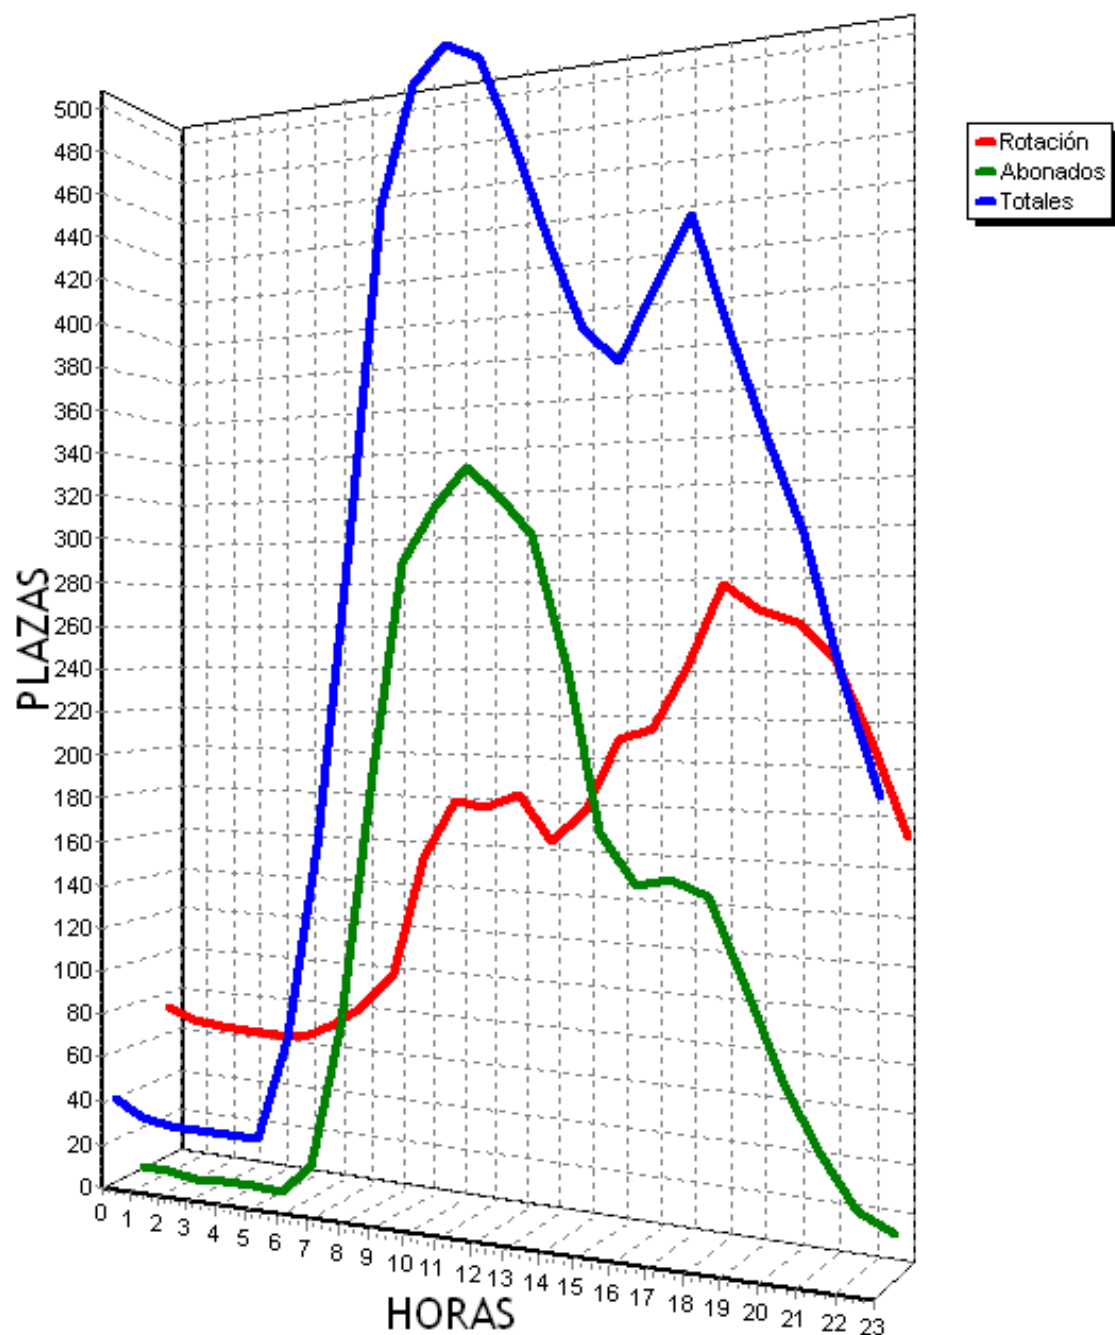

PLAZAS TOTALES DEL PARKING = 719

HORA	ROTACION	ABONADOS	TOTALES
0	73	10%	39
1	69	9%	32
2	68	9%	30
3	67	9%	30
4	67	9%	30
5	67	9%	30
6	75	10%	76
7	84	11%	162
8	101	14%	295
9	154	21%	441
10	181	25%	492
11	179	24%	507
12	185	25%	500
13	165	22%	463
14	179	24%	419
15	210	29%	382
16	216	30%	367
17	242	33%	395
18	277	38%	425
19	266	36%	379
20	261	36%	336
21	246	34%	295
22	212	29%	238
23	174	24%	192
TOTALES	3818	2976	6555