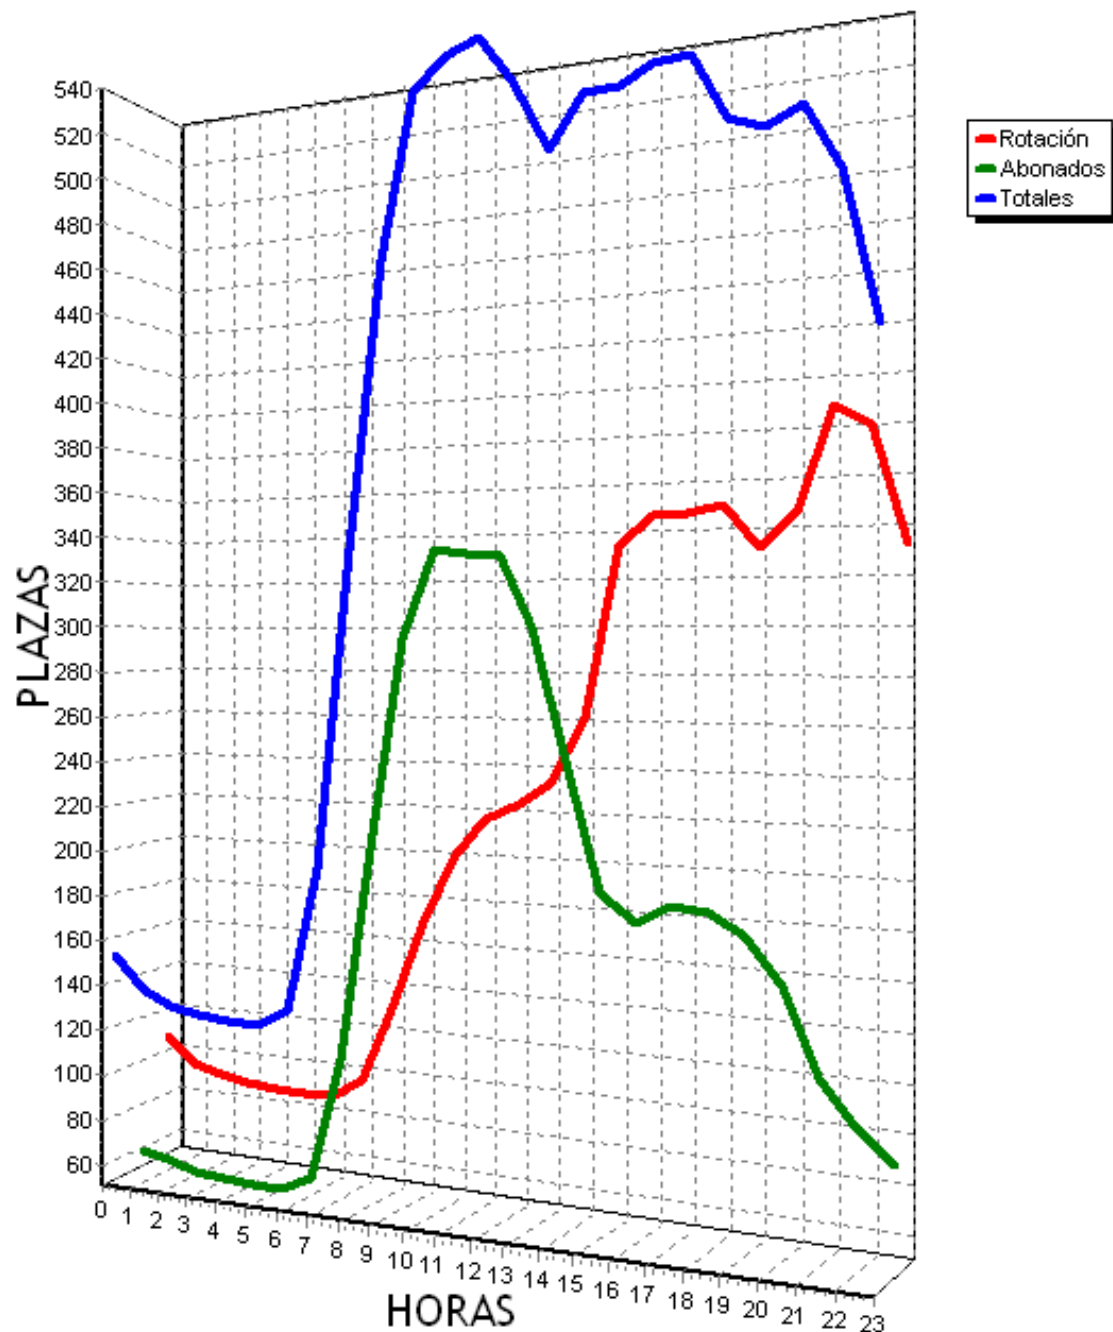

PLAZAS TOTALES DEL PARKING = 719

HORA	ROTACION		ABONADOS		TOTALES	
0	107	14%	58	8%	152	21%
1	95	13%	56	7%	138	19%
2	92	12%	53	7%	132	18%
3	90	12%	52	7%	129	17%
4	89	12%	51	7%	128	17%
5	89	12%	52	7%	128	17%
6	90	12%	58	8%	135	18%
7	98	13%	112	15%	197	27%
8	134	18%	210	29%	332	46%
9	171	23%	295	41%	453	63%
10	201	27%	332	46%	521	72%
11	217	30%	330	45%	534	74%
12	224	31%	329	45%	540	75%
13	234	32%	299	41%	520	72%
14	262	36%	241	33%	490	68%
15	334	46%	191	26%	512	71%
16	345	47%	180	25%	513	71%
17	346	48%	188	26%	520	72%
18	349	48%	186	25%	522	72%
19	331	46%	178	24%	496	68%
20	345	47%	159	22%	490	68%
21	387	53%	124	17%	498	69%
22	379	52%	106	14%	472	65%
23	332	46%	94	13%	413	57%
TOTALES	5341		3934		8965