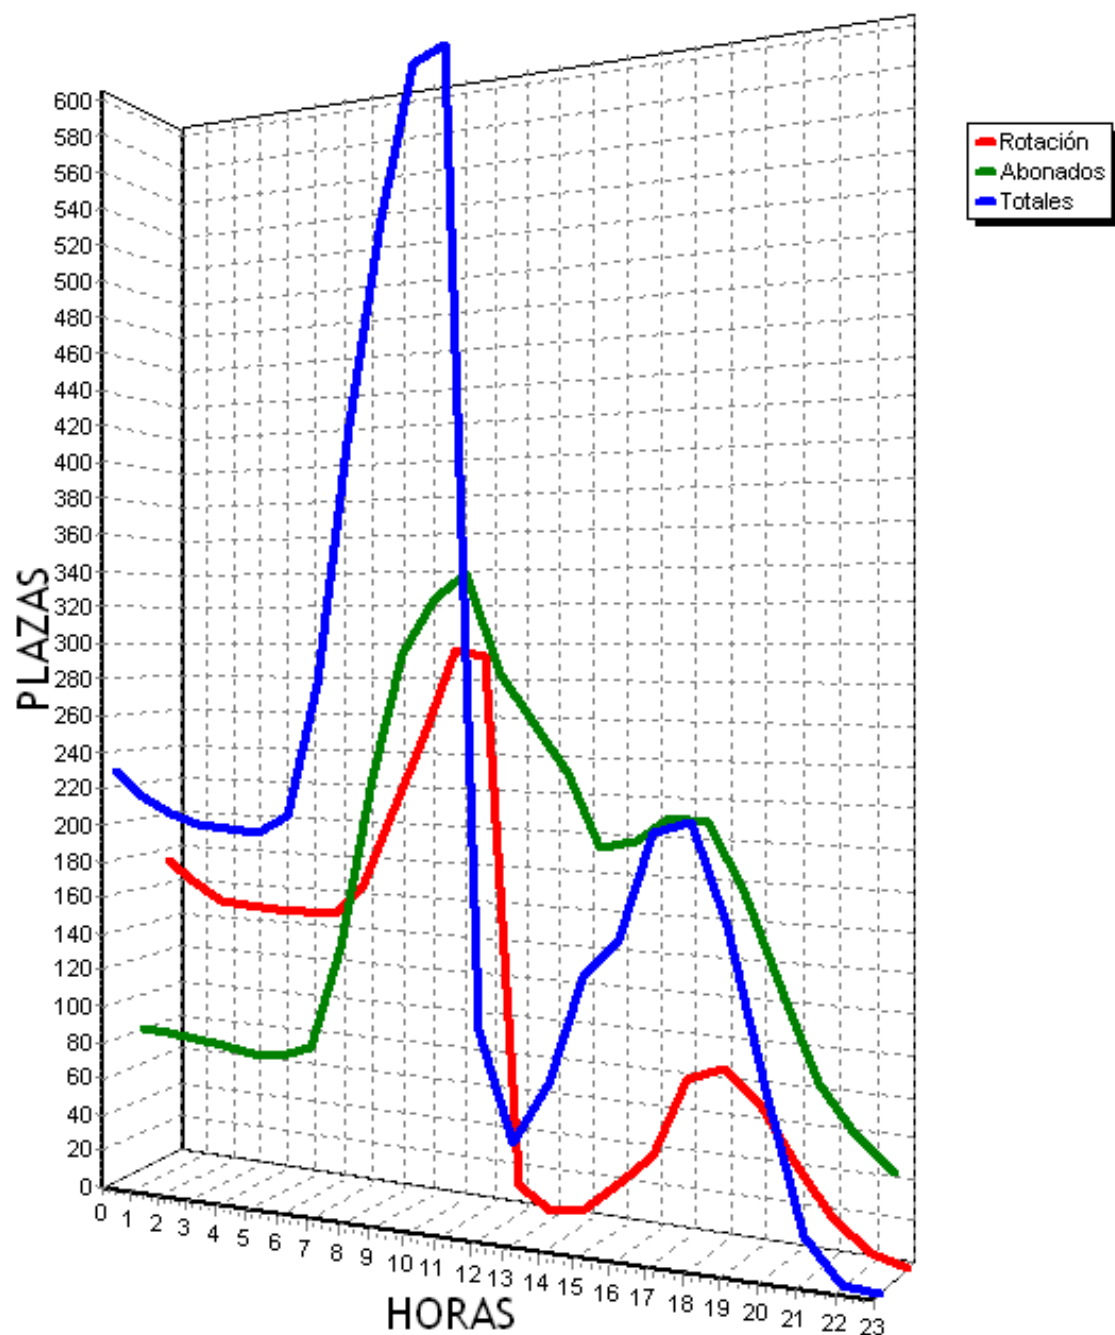

PLAZAS TOTALES DEL PARKING = 719

HORA	ROTACION		ABONADOS		TOTALES	
0	173	24%	81	11%	229	31%
1	161	22%	79	10%	215	29%
2	153	21%	78	10%	206	28%
3	151	21%	76	10%	202	28%
4	151	21%	74	10%	200	27%
5	150	20%	74	10%	199	27%
6	151	21%	82	11%	208	28%
7	166	23%	137	19%	278	38%
8	210	29%	229	31%	414	57%
9	249	34%	295	41%	519	72%
10	297	41%	324	45%	596	82%
11	293	40%	336	46%	604	84%
12	15	2%	285	39%	105	14%
13	4	0%	261	36%	50	6%
14	7	0%	234	32%	82	11%
15	24	3%	198	27%	136	18%
16	40	5%	202	28%	156	21%
17	81	11%	214	29%	209	29%
18	87	12%	213	29%	214	29%
19	72	10%	180	25%	166	23%
20	43	5%	132	18%	89	12%
21	19	2%	89	12%	22	3%
22	4	0%	66	9%	1	0%
23	0	0%	51	7%	0	0%
TOTALES	2701		3990		5100