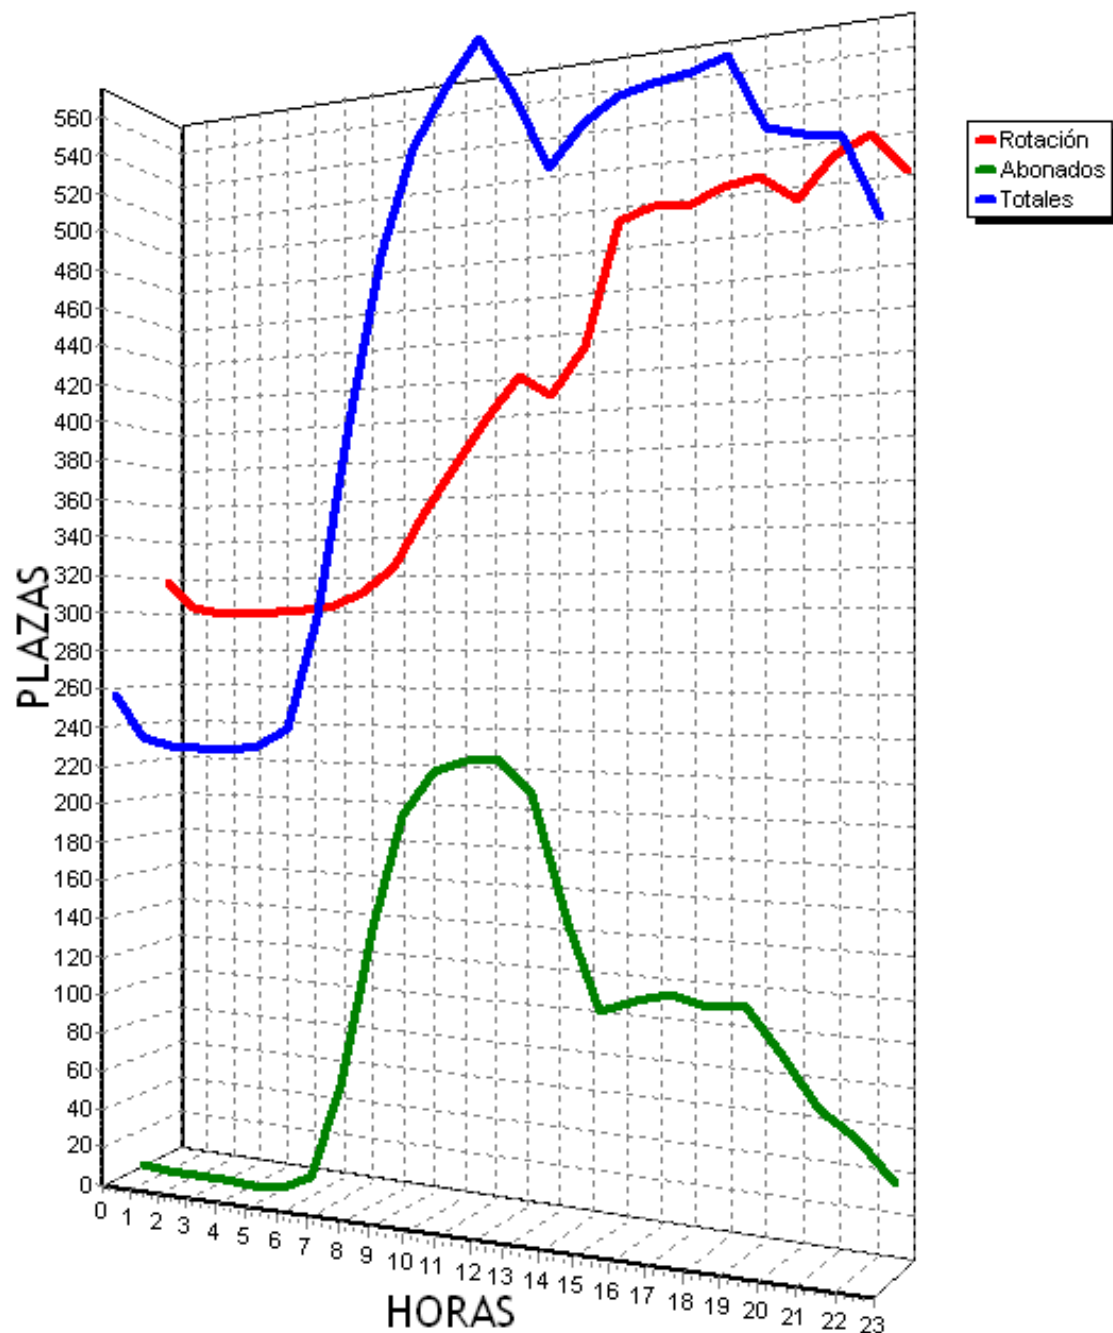

PLAZAS TOTALES DEL PARKING = 719

HORA	ROTACION	ABONADOS	TOTALES
0	318 44%	1 0%	256 35%
1	303 42%	0 0%	235 32%
2	300 41%	1 0%	231 32%
3	299 41%	1 0%	230 31%
4	300 41%	0 0%	230 31%
5	301 41%	2 0%	232 32%
6	303 42%	9 1%	241 33%
7	310 43%	58 8%	297 41%
8	324 45%	140 19%	393 54%
9	350 48%	197 27%	475 66%
10	375 52%	221 30%	525 73%
11	396 55%	227 31%	552 76%
12	418 58%	227 31%	574 79%
13	406 56%	210 29%	545 75%
14	430 59%	149 20%	508 70%
15	490 68%	108 15%	527 73%
16	495 68%	115 15%	538 74%
17	493 68%	120 16%	542 75%
18	500 69%	115 15%	544 75%
19	505 70%	117 16%	551 76%
20	491 68%	95 13%	516 71%
21	511 71%	73 10%	512 71%
22	519 72%	61 8%	509 70%
23	500 69%	43 5%	472 65%
TOTALES	9637	2290	10235