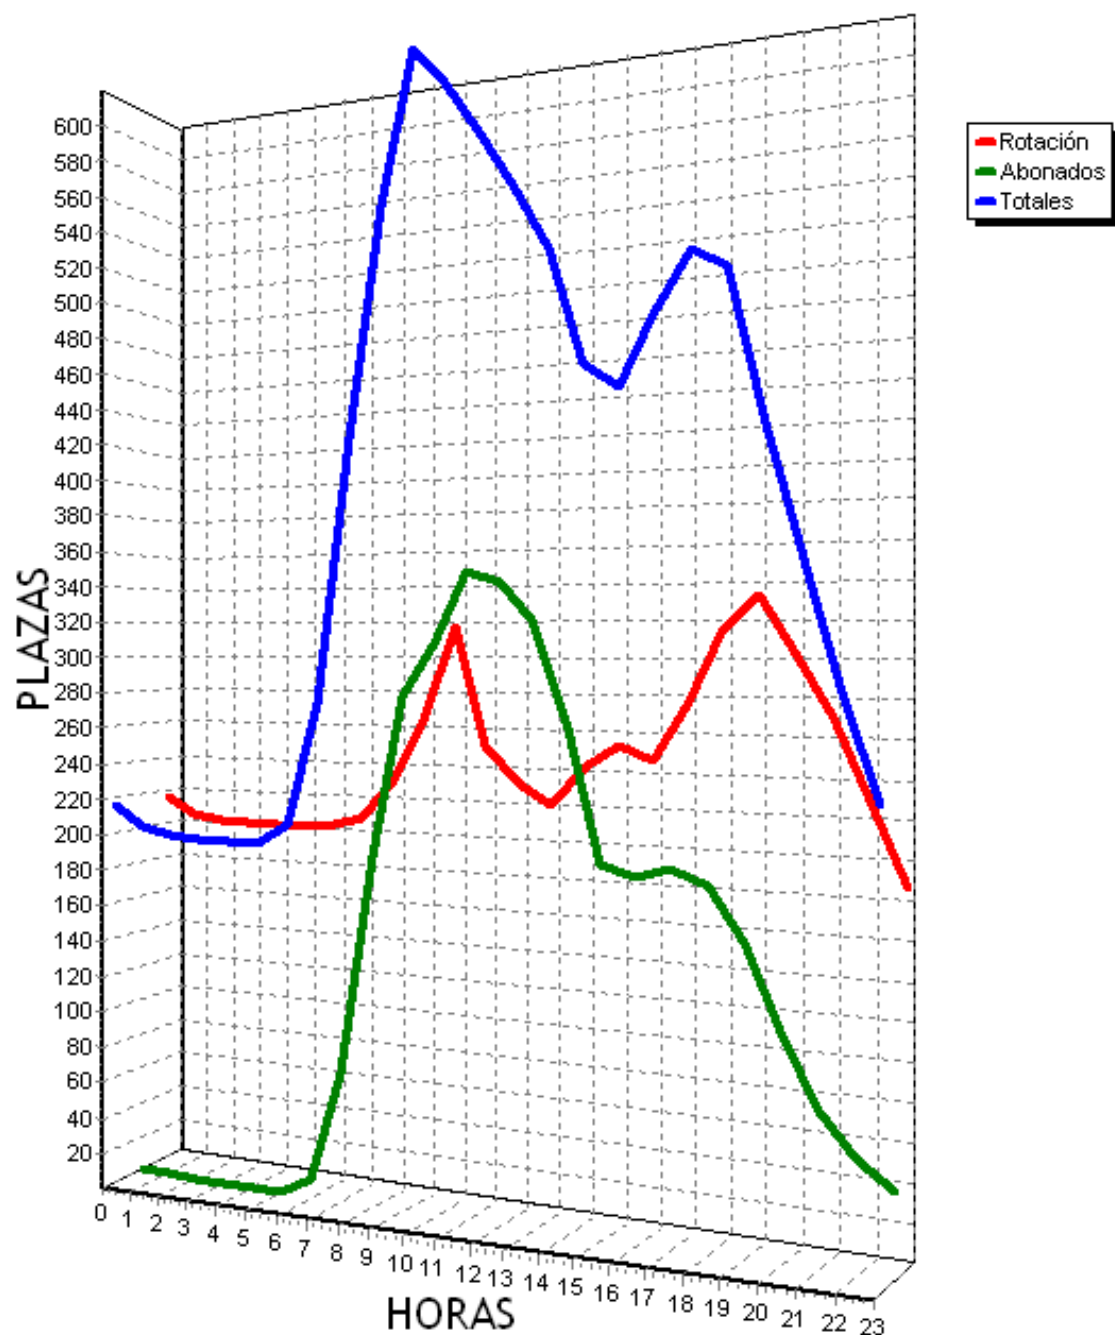

PLAZAS TOTALES DEL PARKING = 719

HORA	ROTACION	ABONADOS	TOTALES
0	216 30%	1 0%	215 29%
1	207 28%	1 0%	204 28%
2	204 28%	1 0%	200 27%
3	203 28%	1 0%	199 27%
4	203 28%	1 0%	199 27%
5	203 28%	2 0%	199 27%
6	205 28%	11 1%	210 29%
7	210 29%	72 10%	276 38%
8	232 32%	192 26%	418 58%
9	266 36%	279 38%	539 74%
10	317 44%	308 42%	619 86%
11	253 35%	346 48%	599 83%
12	232 32%	340 47%	572 79%
13	222 30%	320 44%	542 75%
14	243 33%	264 36%	508 70%
15	254 35%	194 26%	449 62%
16	247 34%	189 26%	436 60%
17	276 38%	195 27%	470 65%
18	315 43%	187 26%	502 69%
19	333 46%	159 22%	492 68%
20	301 41%	114 15%	415 57%
21	270 37%	79 10%	349 48%
22	228 31%	57 7%	285 39%
23	188 26%	44 6%	232 32%
TOTALES	5828	3357	9129