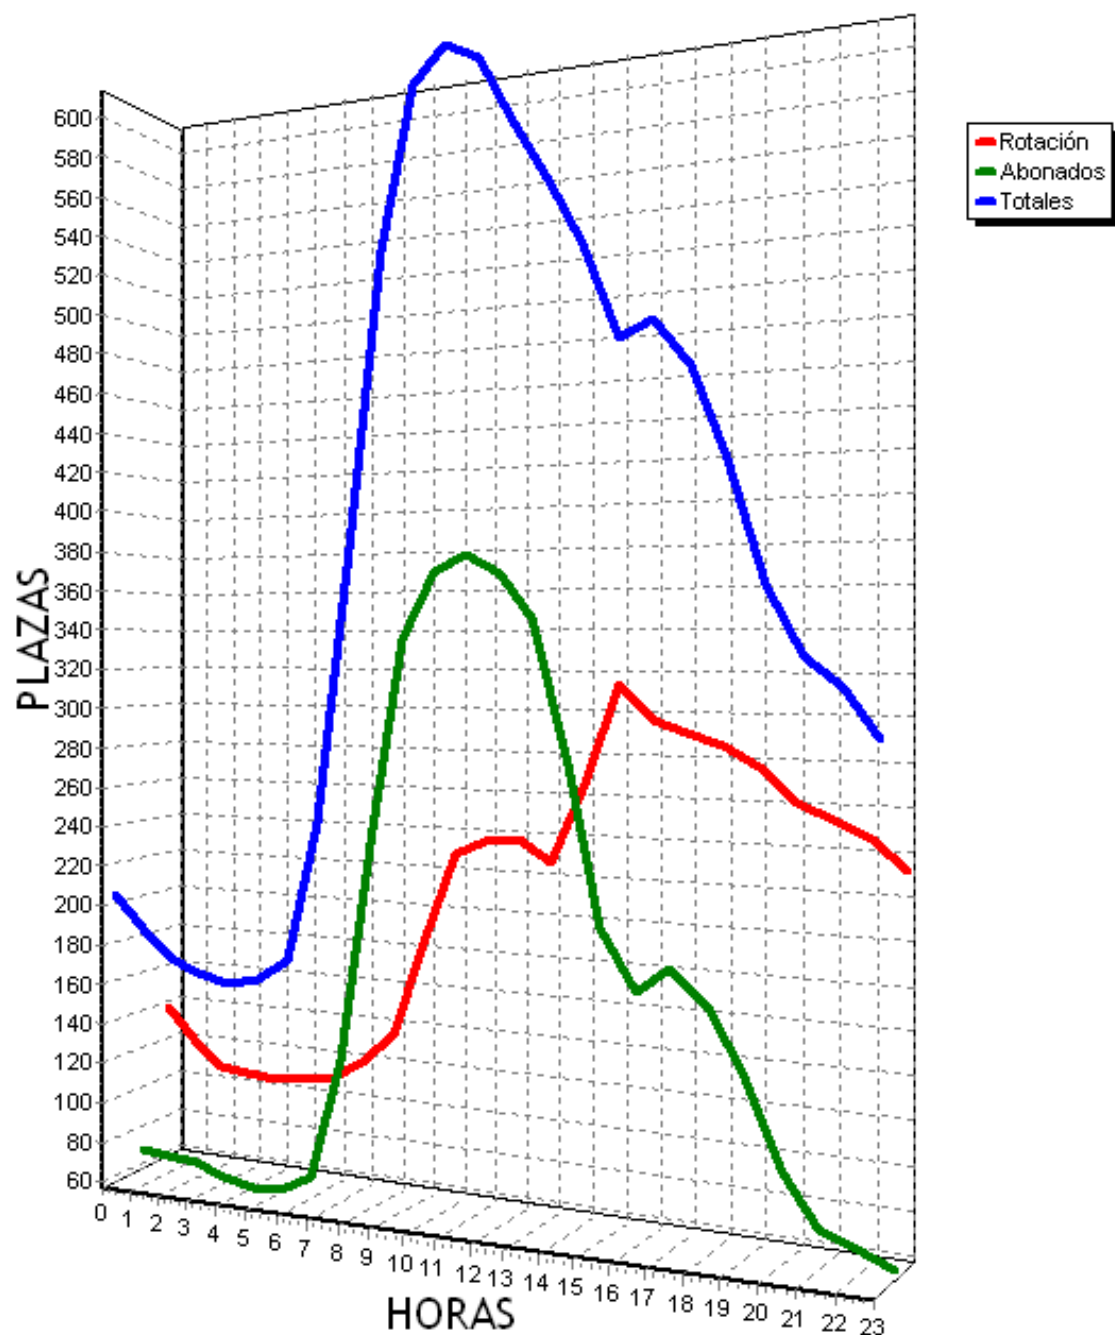

PLAZAS TOTALES DEL PARKING = 719

HORA	ROTACION	ABONADOS	TOTALES
0	137 19%	67 9%	204 28%
1	122 16%	66 9%	188 26%
2	109 15%	65 9%	175 24%
3	108 15%	60 8%	168 23%
4	107 14%	57 7%	165 22%
5	109 15%	59 8%	168 23%
6	112 15%	67 9%	179 24%
7	121 16%	127 17%	247 34%
8	137 19%	242 33%	379 52%
9	185 25%	335 46%	520 72%
10	229 31%	368 51%	596 82%
11	237 32%	376 52%	613 85%
12	238 33%	367 51%	605 84%
13	228 31%	345 47%	573 79%
14	267 37%	277 38%	544 75%
15	314 43%	201 27%	514 71%
16	297 41%	174 24%	471 65%
17	291 40%	186 25%	477 66%
18	287 39%	170 23%	456 63%
19	277 38%	139 19%	414 57%
20	261 36%	99 13%	359 49%
21	254 35%	75 10%	328 45%
22	246 34%	69 9%	315 43%
23	232 32%	61 8%	292 40%
TOTALES	4905	4052	8950