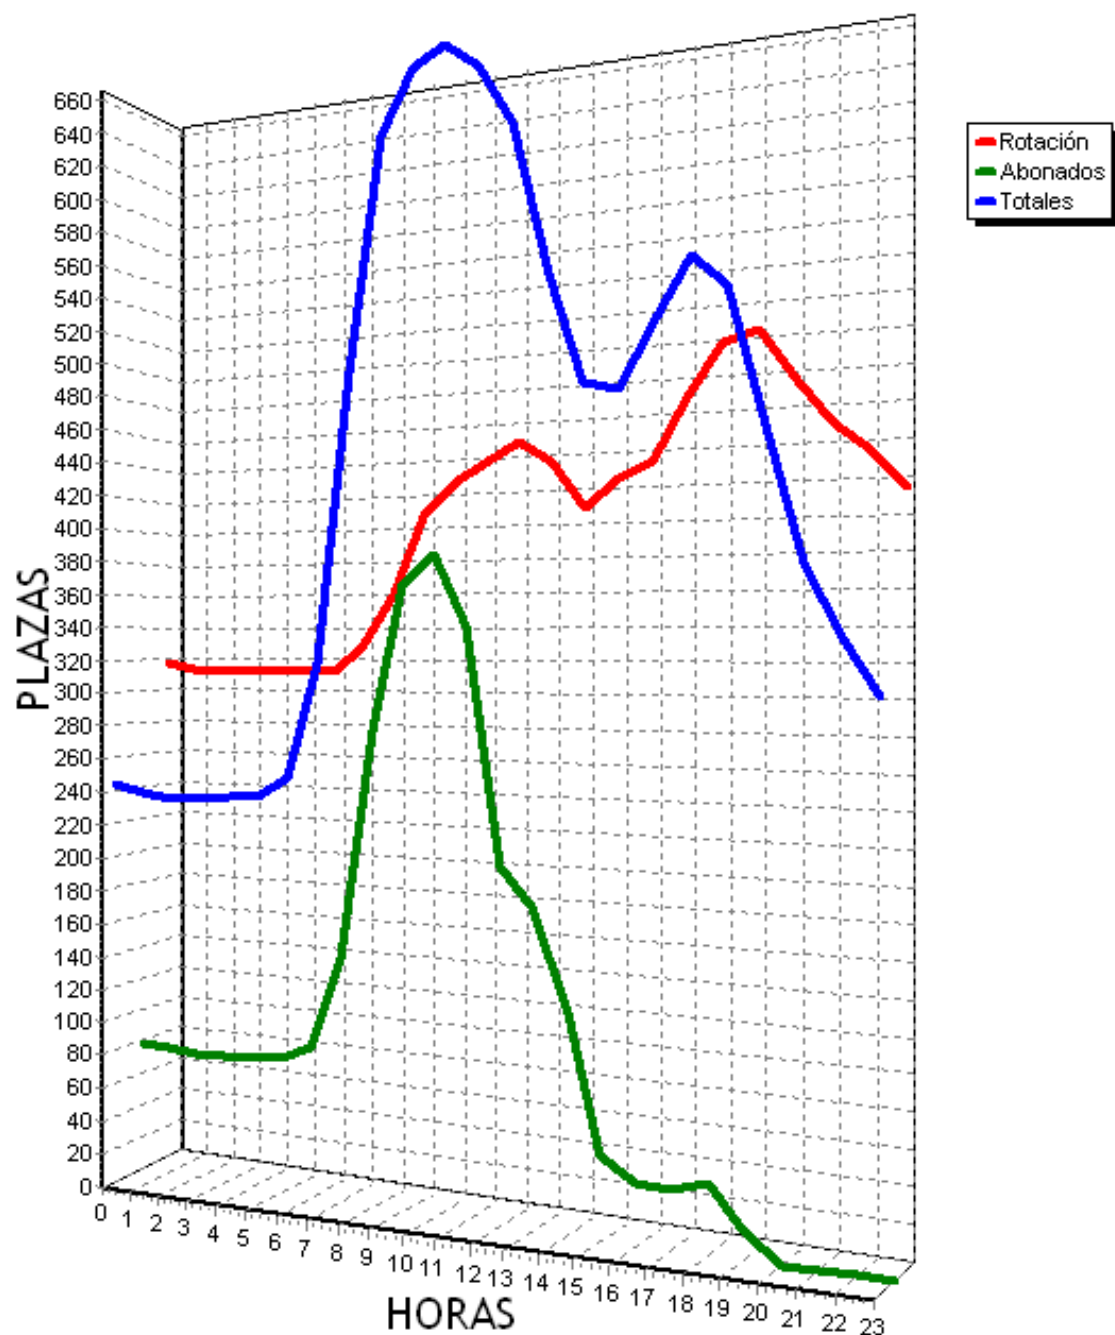

PLAZAS TOTALES DEL PARKING = 719

HORA	ROTACION	ABONADOS	TOTALES
0	317 44%	79 10%	244 33%
1	313 43%	78 10%	239 33%
2	312 43%	77 10%	237 32%
3	312 43%	78 10%	238 33%
4	312 43%	79 10%	239 33%
5	312 43%	80 11%	240 33%
6	314 43%	90 12%	252 35%
7	328 45%	144 20%	319 44%
8	360 50%	279 38%	486 67%
9	406 56%	365 50%	619 86%
10	425 59%	381 52%	654 90%
11	436 60%	340 47%	665 92%
12	447 62%	204 28%	651 90%
13	434 60%	182 25%	616 85%
14	407 56%	124 17%	531 73%
15	424 58%	47 6%	472 65%
16	432 60%	34 4%	467 64%
17	467 64%	33 4%	501 69%
18	496 68%	39 5%	536 74%
19	502 69%	15 2%	518 72%
20	473 65%	0 0%	444 61%
21	448 62%	0 0%	371 51%
22	433 60%	0 0%	334 46%
23	413 57%	0 0%	303 42%
TOTALES	9523	2748	10176