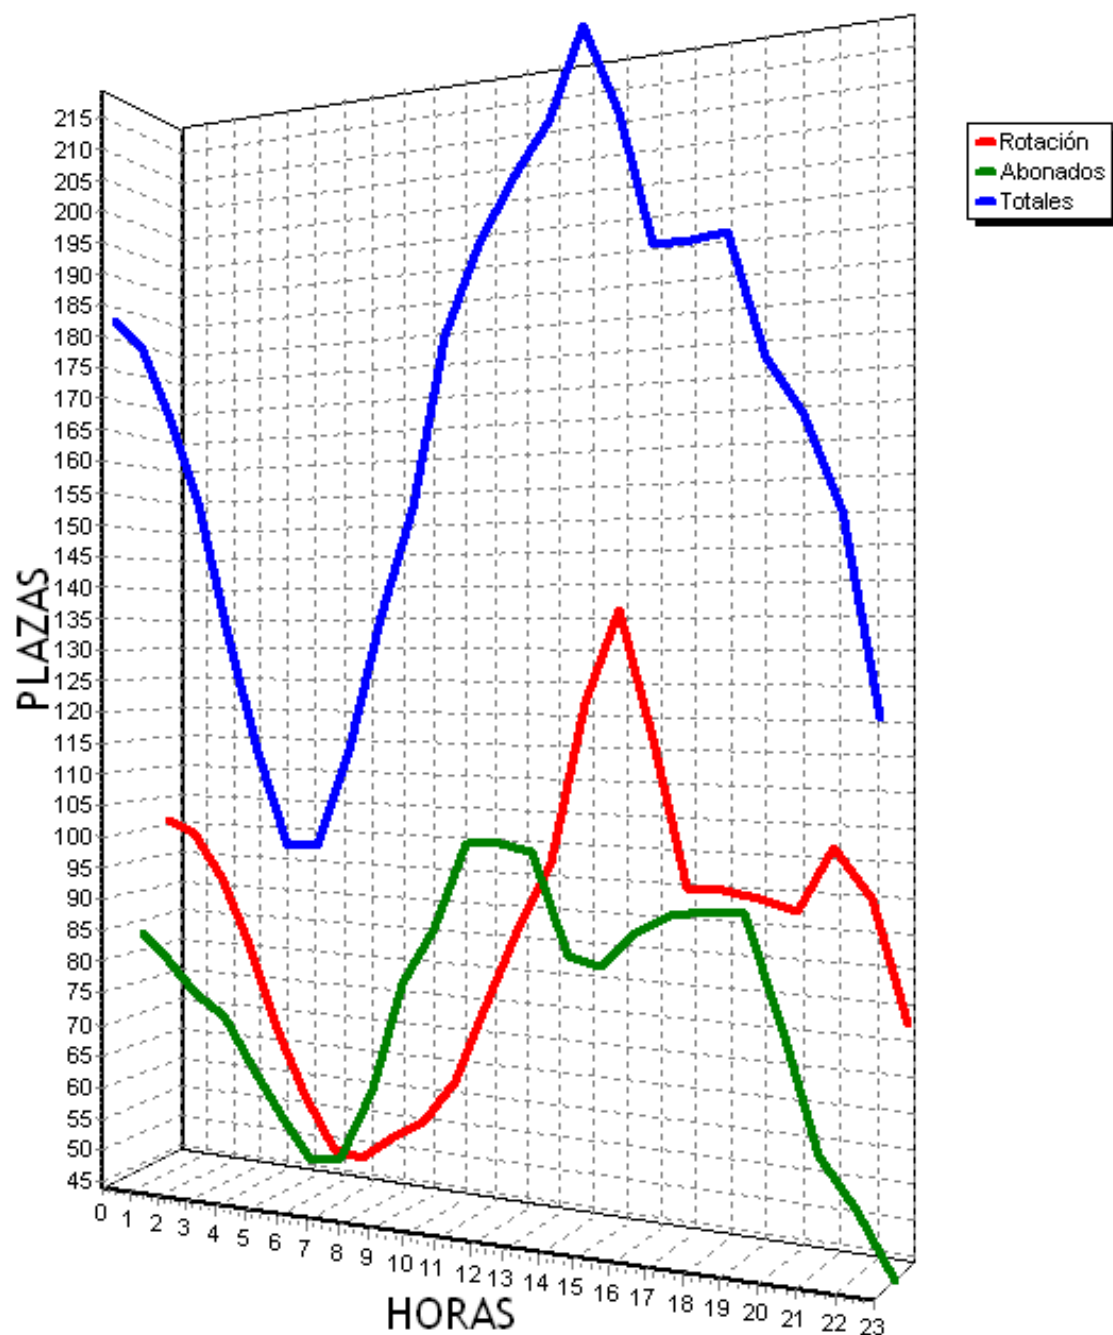

PLAZAS TOTALES DEL PARKING = 719

HORA	ROTACION	ABONADOS	TOTALES
0	101 14%	83 11%	183 25%
1	99 13%	79 10%	178 24%
2	92 12%	74 10%	166 23%
3	82 11%	71 9%	153 21%
4	68 9%	63 8%	132 18%
5	58 8%	56 7%	114 15%
6	50 6%	50 6%	100 13%
7	49 6%	51 7%	100 13%
8	53 7%	62 8%	115 15%
9	56 7%	79 10%	135 18%
10	63 8%	88 12%	151 21%
11	75 10%	101 14%	176 24%
12	88 12%	101 14%	189 26%
13	98 13%	100 13%	198 27%
14	122 16%	85 11%	206 28%
15	136 18%	84 11%	219 30%
16	117 16%	89 12%	206 28%
17	95 13%	92 12%	187 26%
18	95 13%	93 12%	187 26%
19	94 13%	93 12%	188 26%
20	93 12%	77 10%	170 23%
21	102 14%	60 8%	162 22%
22	95 13%	53 7%	149 20%
23	78 10%	44 6%	121 16%
TOTALES	2059	1828	3885