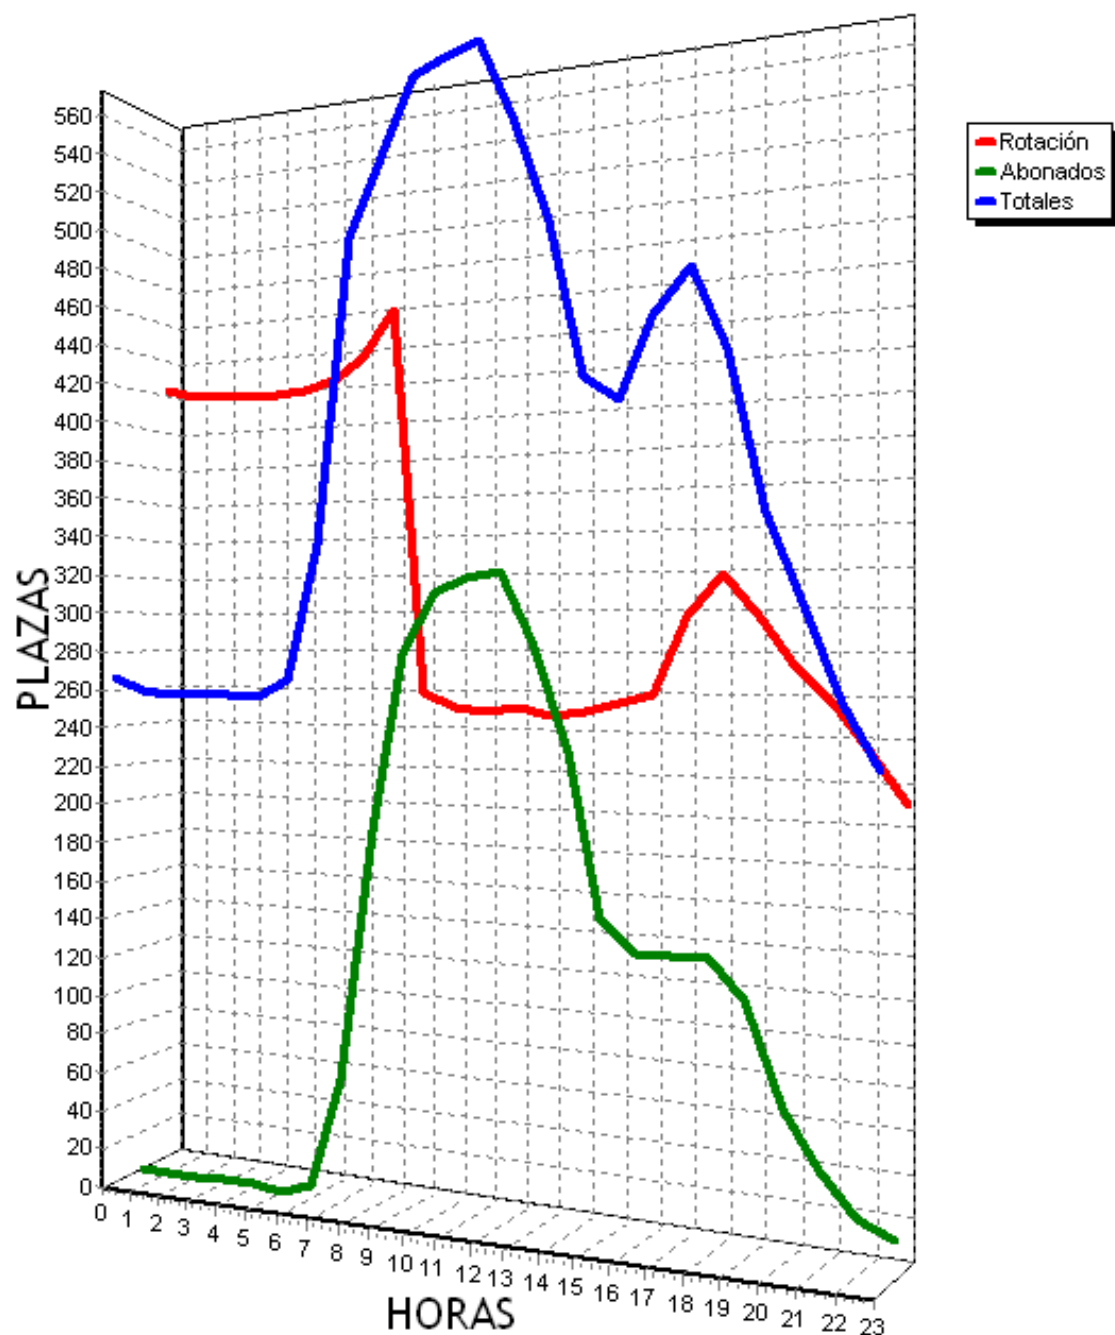

PLAZAS TOTALES DEL PARKING = 719

HORA	ROTACION	ABONADOS	TOTALES
0	423 58%	0 0%	266 36%
1	419 58%	0 0%	260 36%
2	418 58%	1 0%	258 35%
3	416 57%	2 0%	258 35%
4	416 57%	2 0%	258 35%
5	417 57%	1 0%	257 35%
6	421 58%	6 0%	266 36%
7	432 60%	63 8%	334 46%
8	456 63%	189 26%	483 67%
9	259 36%	279 38%	522 72%
10	251 34%	309 42%	559 77%
11	249 34%	317 44%	566 78%
12	252 35%	320 44%	572 79%
13	248 34%	285 39%	533 74%
14	250 34%	232 32%	482 67%
15	255 35%	153 21%	408 56%
16	260 36%	137 19%	397 55%
17	297 41%	138 19%	435 60%
18	318 44%	138 19%	456 63%
19	297 41%	120 16%	417 57%
20	272 37%	71 9%	343 47%
21	256 35%	46 6%	301 41%
22	233 32%	25 3%	258 35%
23	211 29%	17 2%	228 31%
TOTALES	7726	2851	9117