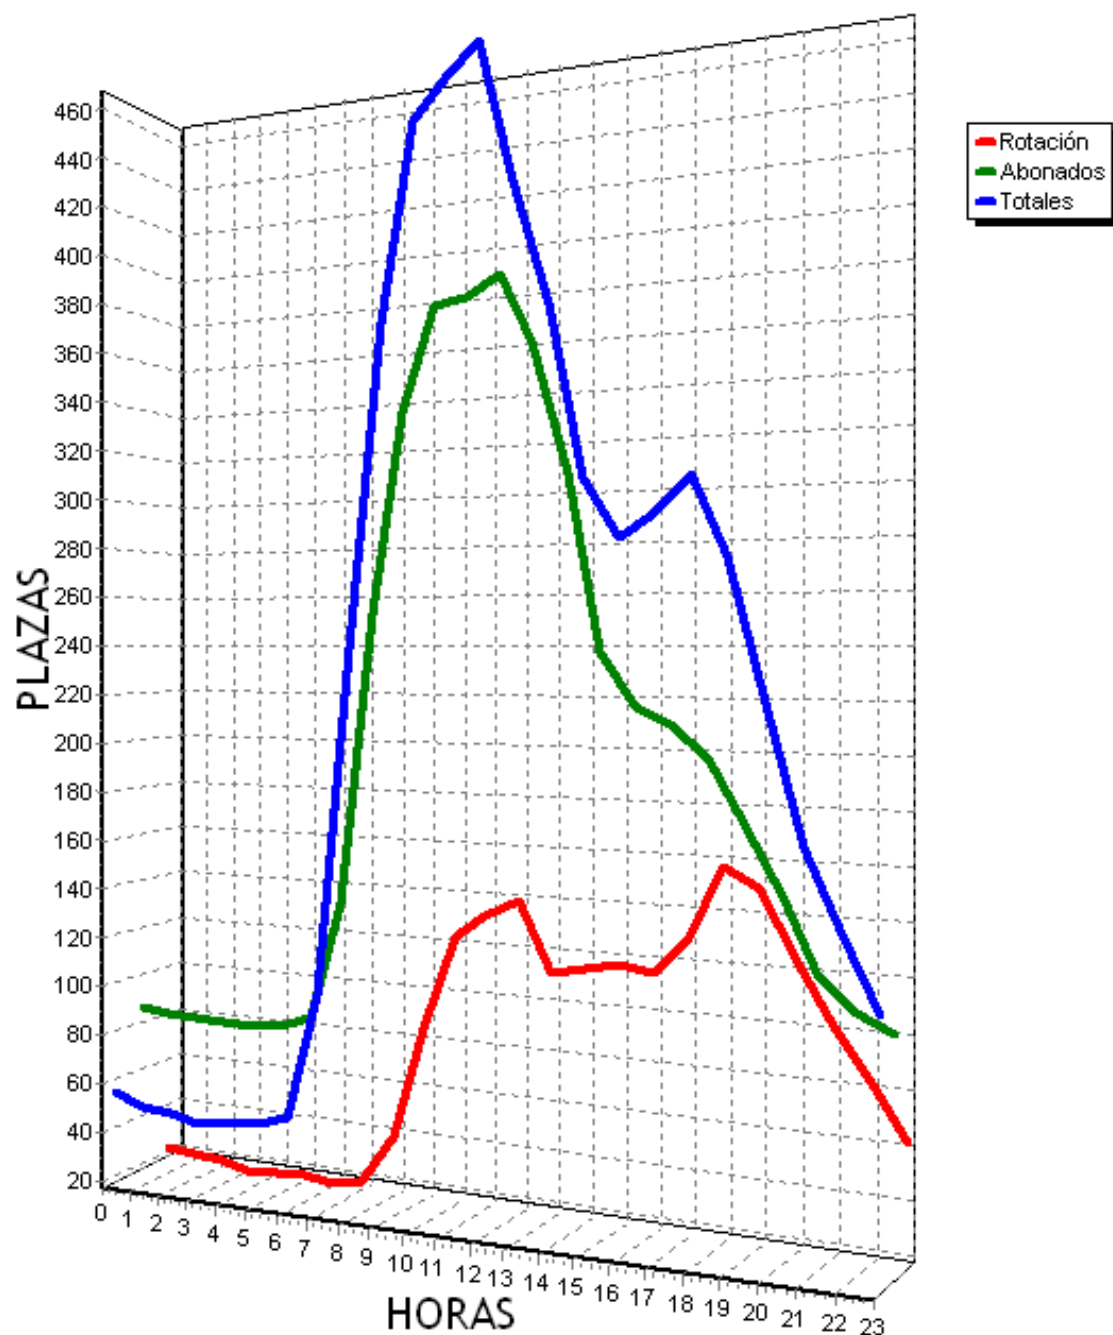

PLAZAS TOTALES DEL PARKING = 719

HORA	ROTACION	ABONADOS	TOTALES			
0	22	3%	87	12%	55	7%
1	21	2%	85	11%	51	7%
2	20	2%	85	11%	50	6%
3	18	2%	84	11%	47	6%
4	19	2%	84	11%	48	6%
5	20	2%	86	11%	50	6%
6	19	2%	91	12%	55	7%
7	21	2%	138	19%	104	14%
8	41	5%	253	35%	239	33%
9	87	12%	331	46%	364	50%
10	124	17%	372	51%	440	61%
11	134	18%	374	52%	454	63%
12	140	19%	382	53%	467	64%
13	113	15%	355	49%	413	57%
14	116	16%	305	42%	366	50%
15	119	16%	238	33%	302	42%
16	116	16%	218	30%	279	38%
17	130	18%	211	29%	287	39%
18	158	21%	199	27%	302	42%
19	151	21%	175	24%	272	37%
20	124	17%	151	21%	220	30%
21	102	14%	123	17%	170	23%
22	83	11%	111	15%	140	19%
23	63	8%	104	14%	113	15%
TOTALES	1961		4642		5288