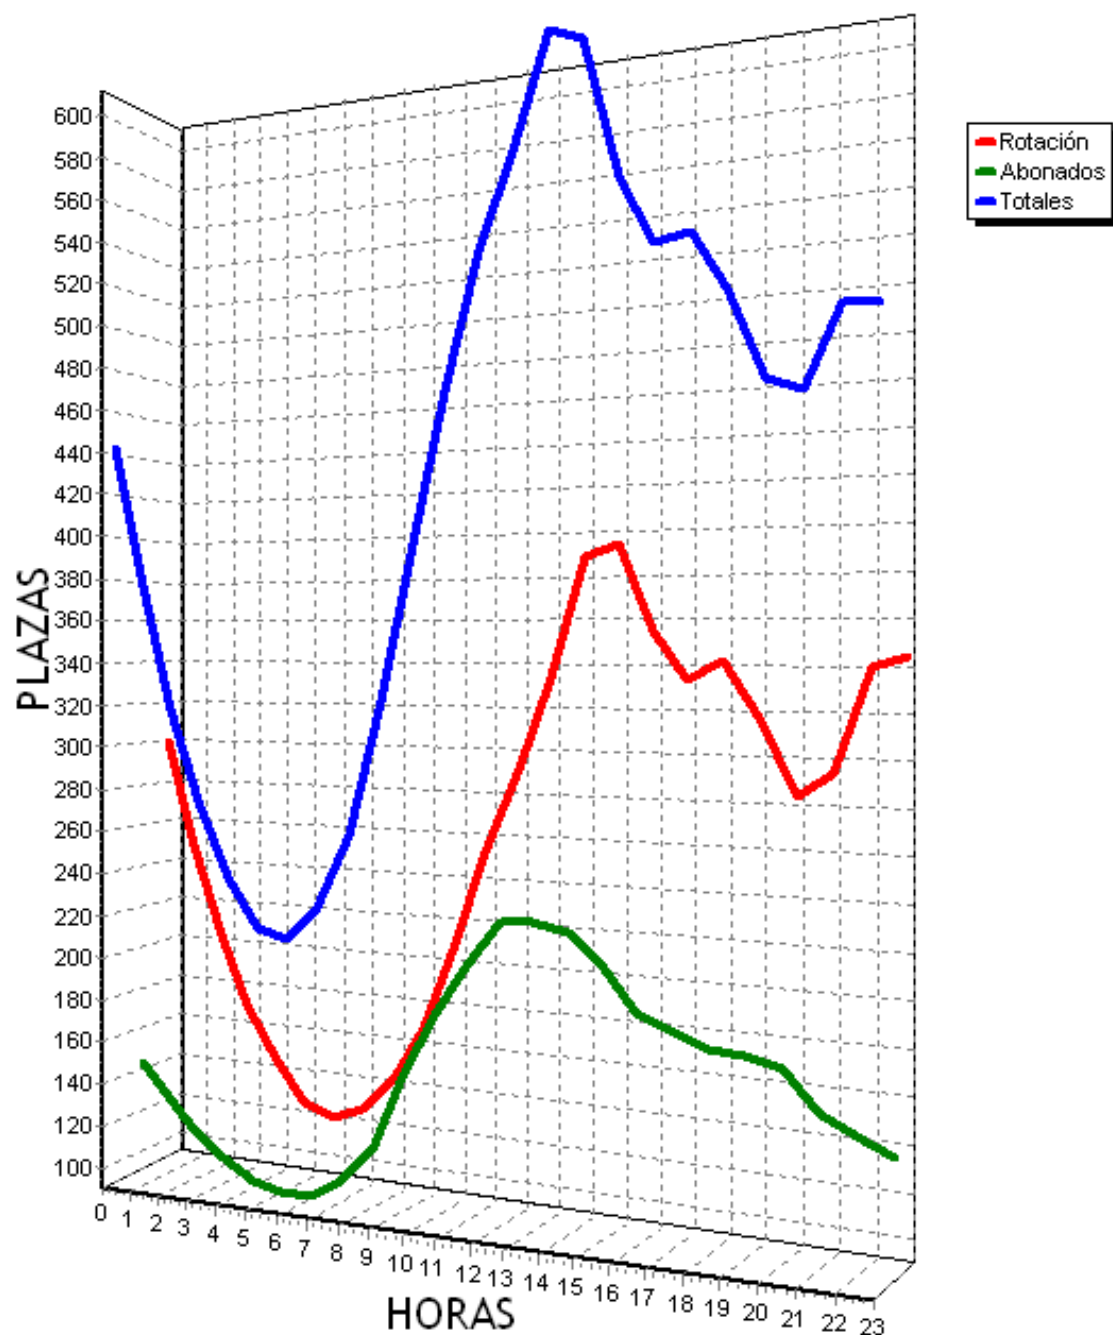

PLAZAS TOTALES DEL PARKING = 719

HORA	ROTACION	ABONADOS	TOTALES
0	300 41%	143 19%	443 61%
1	248 34%	128 17%	376 52%
2	205 28%	113 15%	318 44%
3	172 23%	103 14%	275 38%
4	147 20%	94 13%	241 33%
5	128 17%	91 12%	219 30%
6	123 17%	92 12%	215 29%
7	129 17%	101 14%	230 31%
8	146 20%	118 16%	263 36%
9	171 23%	152 21%	323 44%
10	211 29%	182 25%	393 54%
11	254 35%	205 28%	459 63%
12	293 40%	226 31%	519 72%
13	333 46%	227 31%	561 78%
14	388 53%	223 31%	611 84%
15	394 54%	211 29%	605 84%
16	355 49%	191 26%	545 75%
17	333 46%	184 25%	517 71%
18	342 47%	178 24%	519 72%
19	318 44%	177 24%	494 68%
20	284 39%	173 24%	457 63%
21	295 41%	156 21%	452 62%
22	340 47%	147 20%	486 67%
23	344 47%	141 19%	485 67%
TOTALES	6253	3756	10006