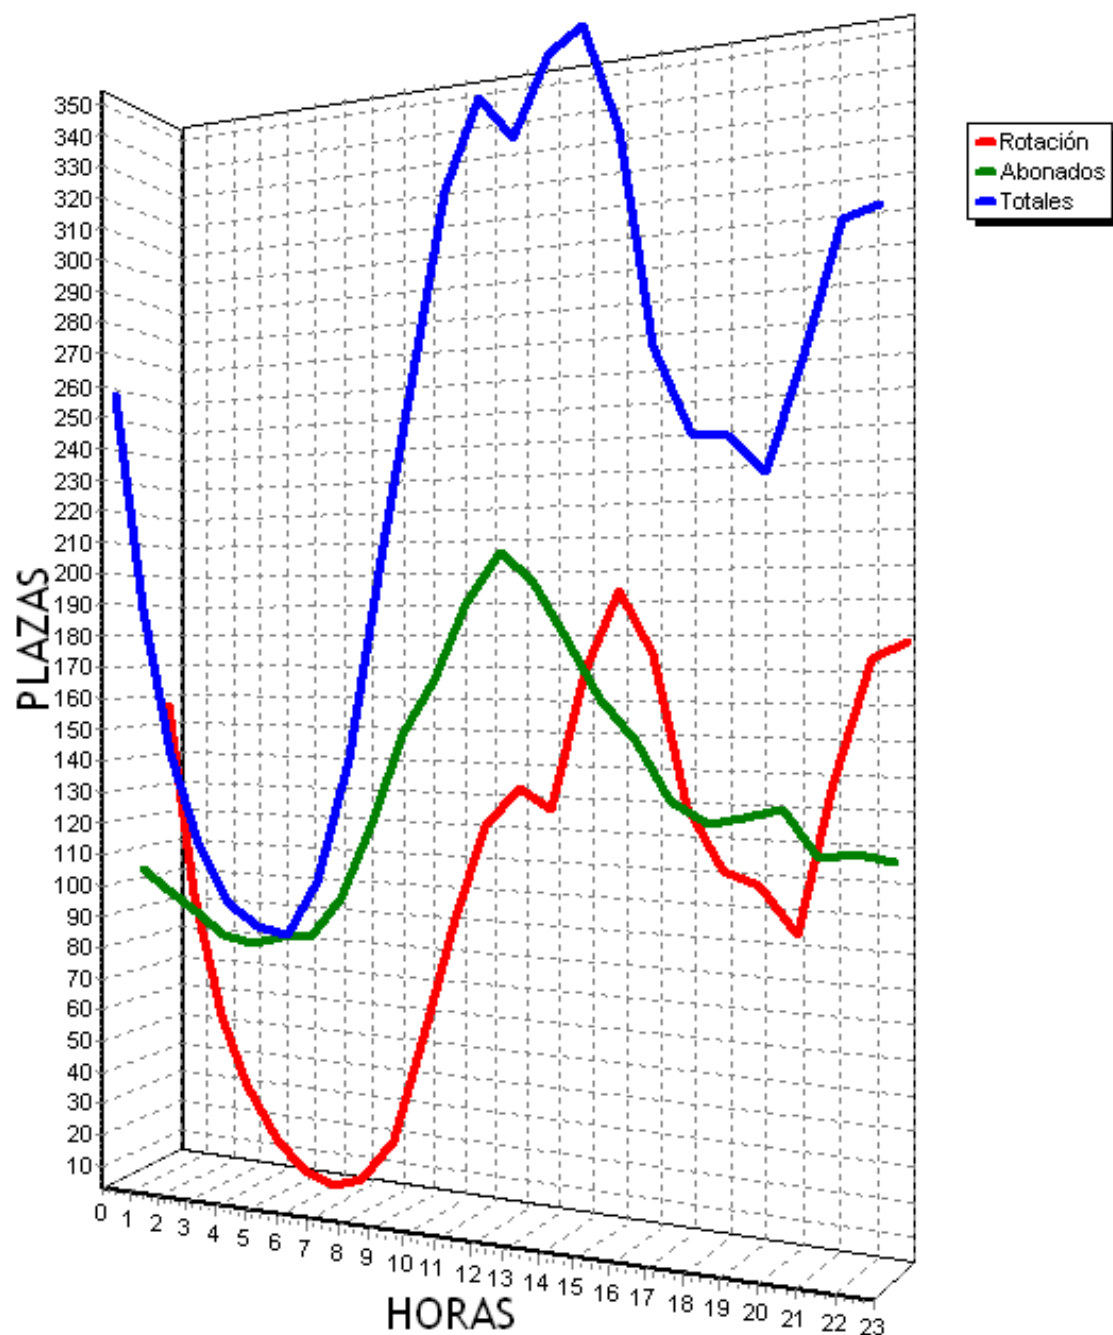

PLAZAS TOTALES DEL PARKING = 719

HORA	ROTACION	ABONADOS	TOTALES
0	156	102	258
1	92	96	188
2	53	90	142
3	31	83	114
4	15	81	96
5	6	84	90
6	3	85	88
7	7	98	105
8	20	122	142
9	54	149	203
10	92	166	257
11	121	189	311
12	133	205	337
13	127	196	324
14	169	178	347
15	193	161	354
16	174	149	323
17	129	132	261
18	111	126	236
19	107	128	235
20	94	131	225
21	138	118	256
22	173	119	292
23	178	117	295
TOTALES	2376	3105	5479