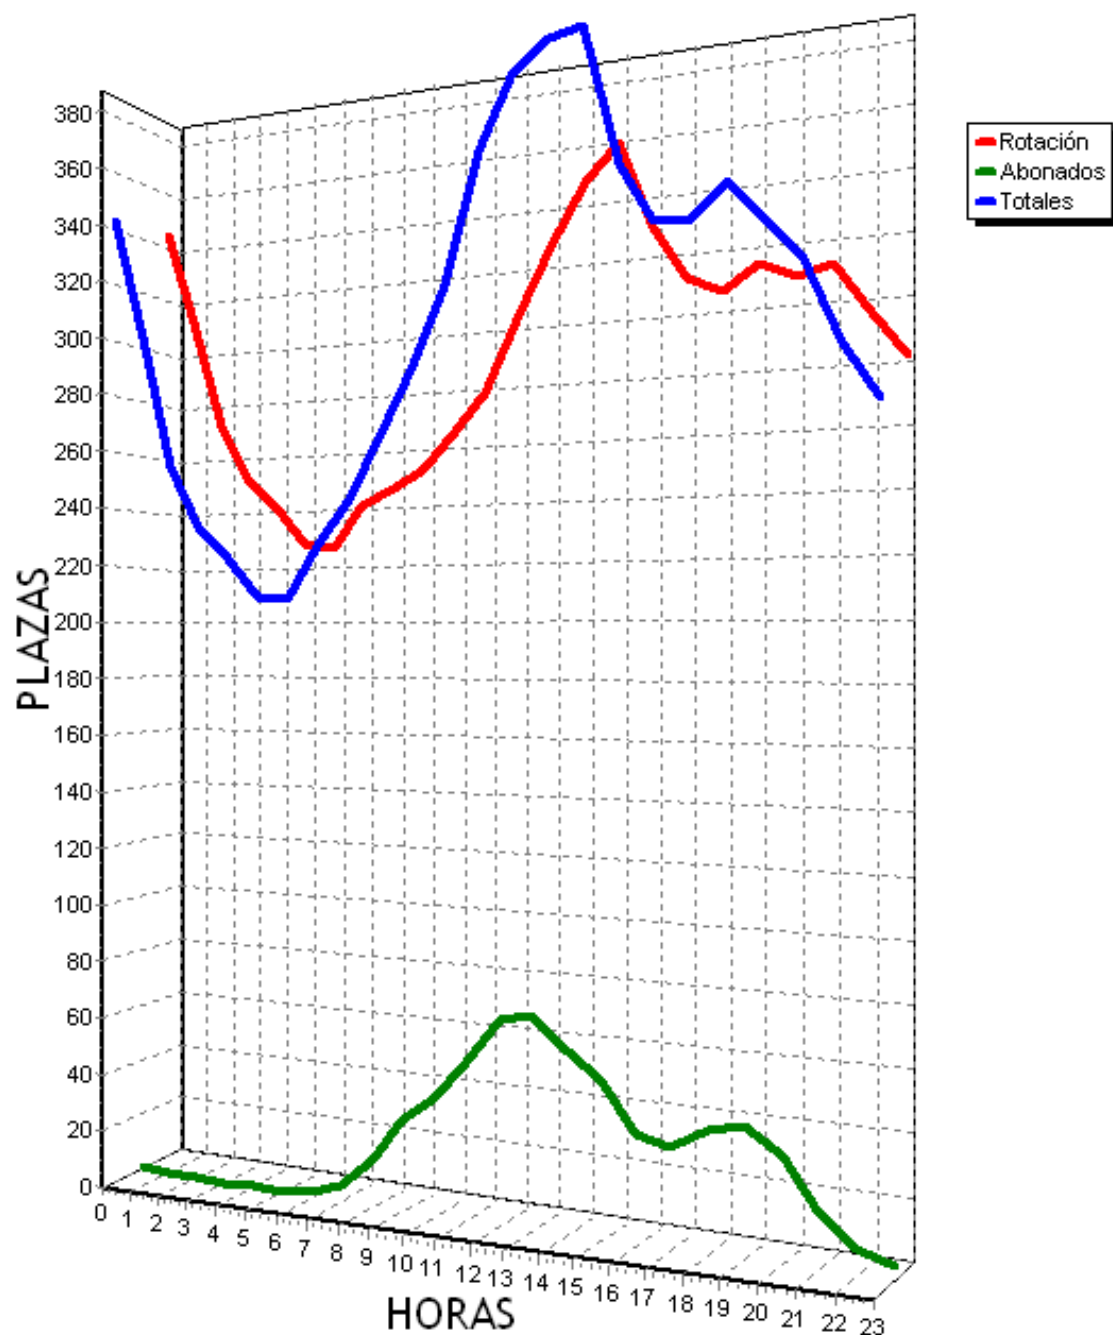

PLAZAS TOTALES DEL PARKING = 719

HORA	ROTACION	ABONADOS	TOTALES
0	345 47%	1 0%	343 47%
1	311 43%	0 0%	300 41%
2	272 37%	1 0%	254 35%
3	253 35%	0 0%	233 32%
4	241 33%	1 0%	221 30%
5	228 31%	1 0%	208 28%
6	226 31%	2 0%	207 28%
7	240 33%	6 0%	225 31%
8	246 34%	16 2%	240 33%
9	252 35%	31 4%	262 36%
10	265 36%	40 5%	283 39%
11	277 38%	53 7%	309 42%
12	303 42%	68 9%	351 48%
13	325 45%	71 9%	375 52%
14	344 47%	60 8%	384 53%
15	357 49%	52 7%	387 53%
16	328 45%	36 5%	342 47%
17	310 43%	33 4%	323 44%
18	305 42%	39 5%	323 44%
19	313 43%	42 5%	333 46%
20	308 42%	34 4%	321 44%
21	311 43%	18 2%	308 42%
22	295 41%	8 1%	282 39%
23	281 39%	4 0%	265 36%
TOTALES	6936	617	7079