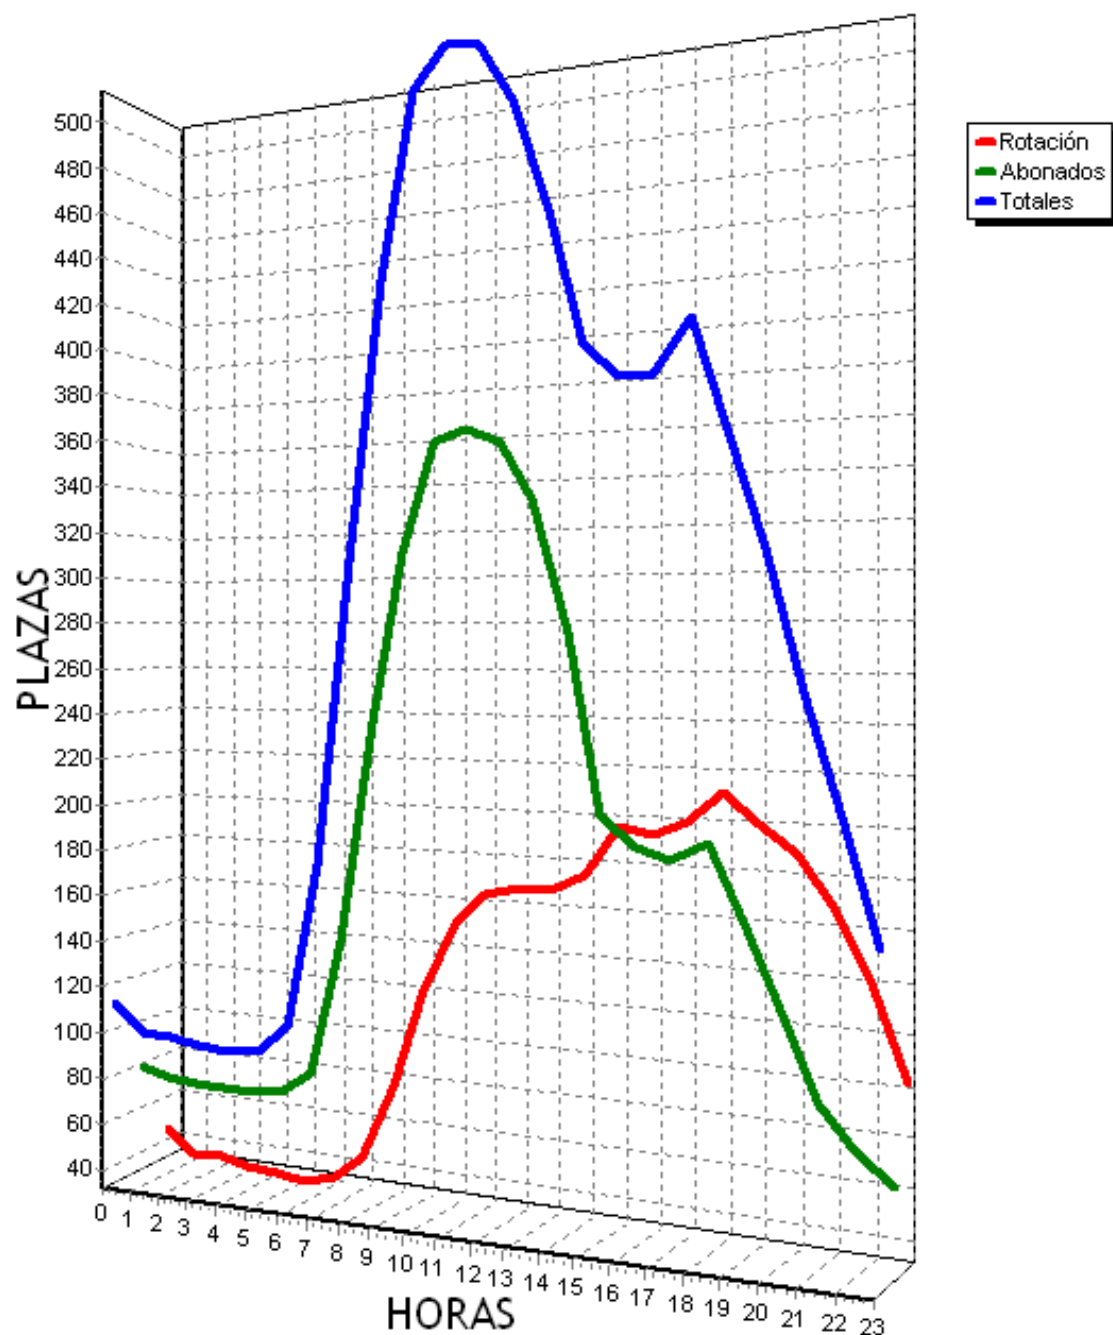

PLAZAS TOTALES DEL PARKING = 719

HORA	ROTACION		ABONADOS		TOTALES	
0	45	6%	78	10%	112	15%
1	35	4%	76	10%	100	13%
2	36	5%	74	10%	99	13%
3	34	4%	74	10%	97	13%
4	33	4%	74	10%	96	13%
5	32	4%	76	10%	97	13%
6	35	4%	86	11%	110	15%
7	46	6%	143	19%	178	24%
8	79	10%	237	32%	305	42%
9	122	16%	309	42%	420	58%
10	152	21%	355	49%	496	68%
11	165	22%	359	49%	513	71%
12	169	23%	353	49%	511	71%
13	168	23%	330	45%	487	67%
14	176	24%	275	38%	442	61%
15	196	27%	202	28%	388	53%
16	194	26%	190	26%	374	52%
17	199	27%	186	25%	375	52%
18	212	29%	193	26%	396	55%
19	200	27%	162	22%	352	48%
20	189	26%	128	17%	307	42%
21	168	23%	95	13%	253	35%
22	140	19%	78	10%	207	28%
23	102	14%	67	9%	159	22%
TOTALES	2927		4200		6874