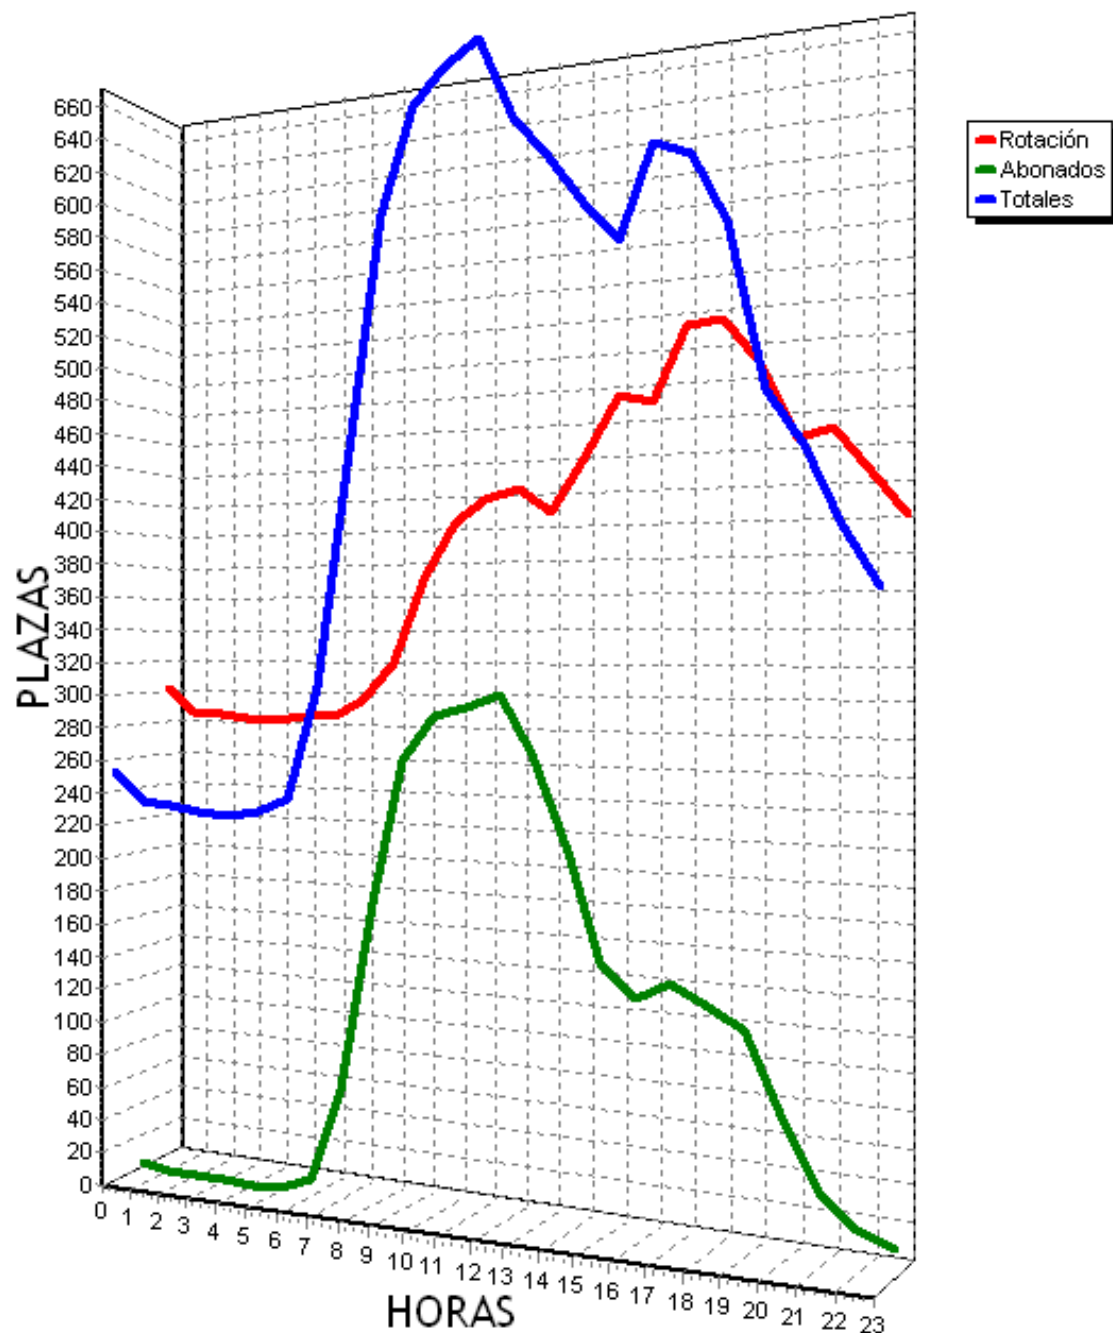

PLAZAS TOTALES DEL PARKING = 719

HORA	ROTACION	ABONADOS	TOTALES
0	302 42%	2 0%	253 35%
1	287 39%	0 0%	235 32%
2	286 39%	1 0%	232 32%
3	284 39%	1 0%	230 31%
4	284 39%	0 0%	229 31%
5	286 39%	2 0%	232 32%
6	286 39%	10 1%	241 33%
7	297 41%	65 9%	306 42%
8	319 44%	179 24%	442 61%
9	369 51%	263 36%	577 80%
10	403 56%	290 40%	637 88%
11	416 57%	295 41%	657 91%
12	422 58%	303 42%	670 93%
13	408 56%	269 37%	623 86%
14	439 61%	214 29%	598 83%
15	472 65%	154 21%	572 79%
16	467 64%	136 18%	549 76%
17	509 70%	145 20%	601 83%
18	511 71%	135 18%	592 82%
19	486 67%	123 17%	555 77%
20	443 61%	77 10%	465 64%
21	449 62%	40 5%	435 60%
22	424 58%	23 3%	393 54%
23	400 55%	15 2%	361 50%
TOTALES	9249	2742	10685