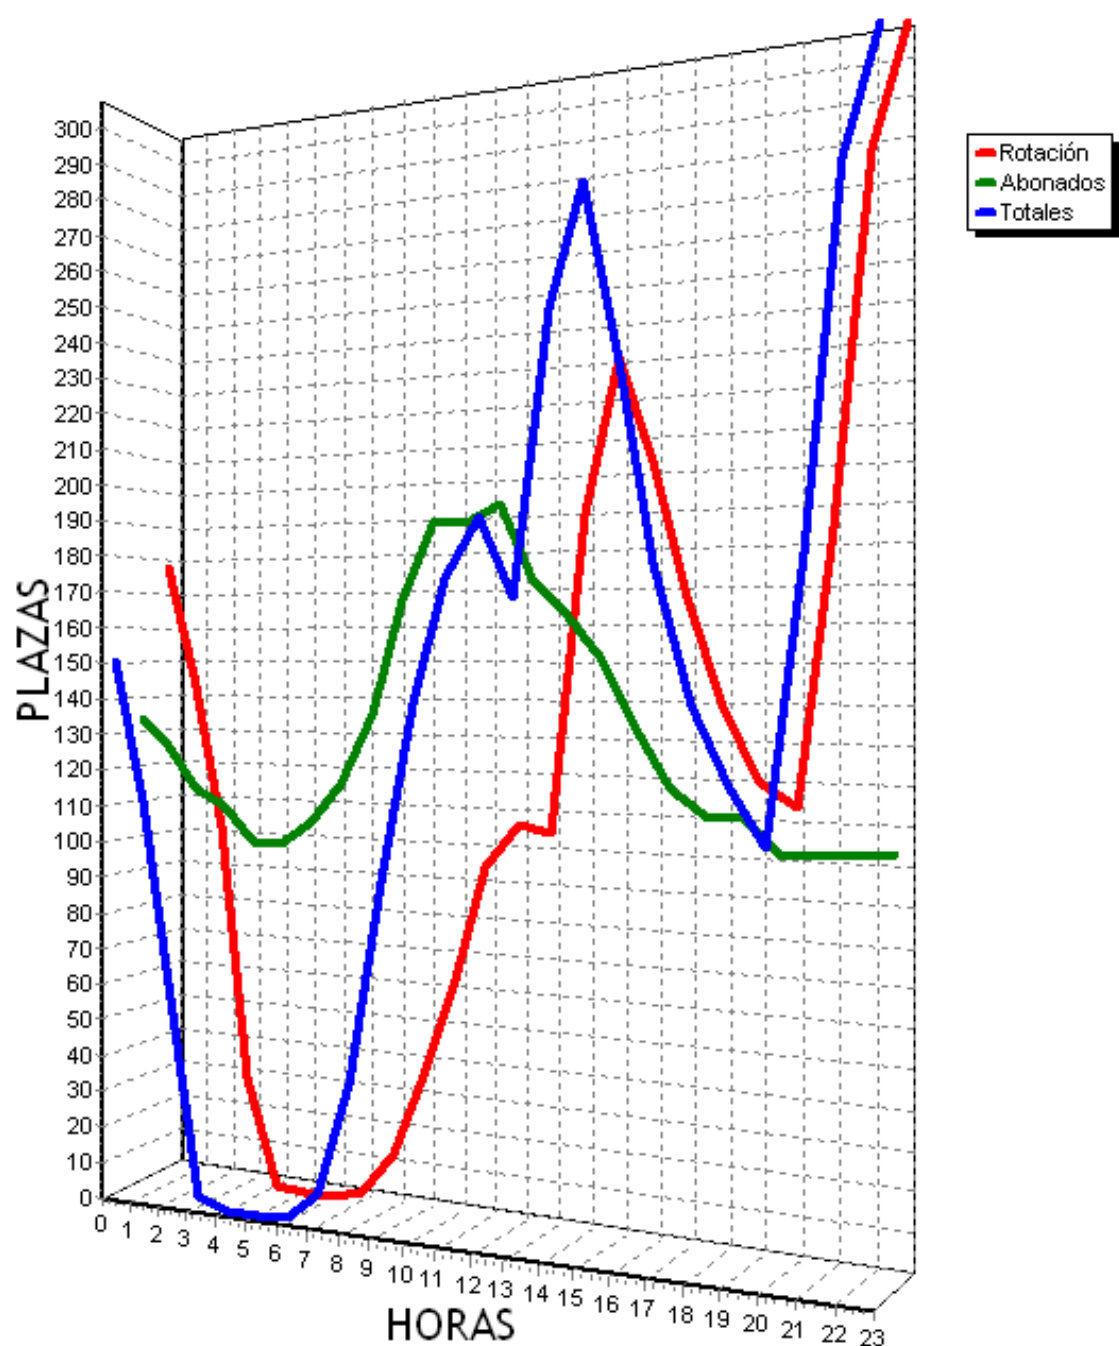

PLAZAS TOTALES DEL PARKING = 719

HORA	ROTACION		ABONADOS		TOTALES	
0	178	24%	134	18%	151	21%
1	146	20%	126	17%	111	15%
2	102	14%	114	15%	56	7%
3	30	4%	110	15%	3	0%
4	0	0%	100	13%	0	0%
5	0	0%	100	13%	0	0%
6	0	0%	106	14%	1	0%
7	3	0%	117	16%	9	1%
8	14	1%	136	18%	39	5%
9	37	5%	167	23%	93	12%
10	64	8%	188	26%	140	19%
11	95	13%	187	26%	172	23%
12	107	14%	192	26%	188	26%
13	105	14%	172	23%	167	23%
14	189	26%	162	22%	240	33%
15	230	31%	152	21%	271	37%
16	202	28%	134	18%	225	31%
17	167	23%	119	16%	175	24%
18	139	19%	112	15%	140	19%
19	120	16%	112	15%	121	16%
20	114	15%	103	14%	106	14%
21	184	25%	104	14%	177	24%
22	277	38%	104	14%	270	37%
23	307	42%	105	14%	301	41%
TOTALES	2810		3156		3156