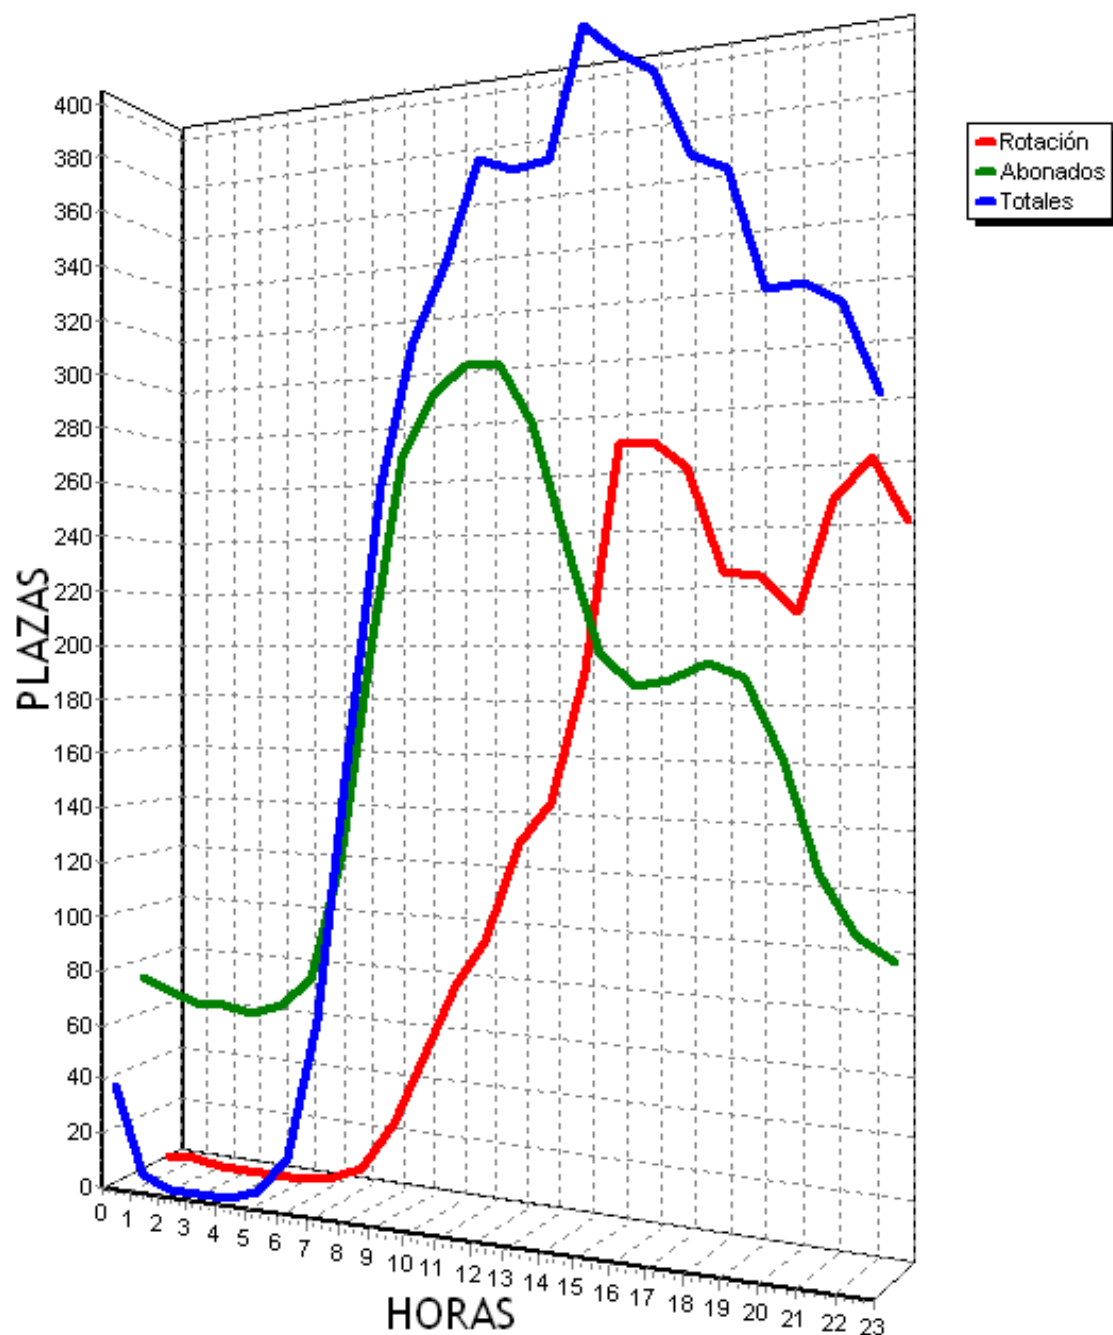

PLAZAS TOTALES DEL PARKING = 719

HORA	ROTACION	ABONADOS	TOTALES
0	0 0%	73 10%	35 4%
1	1 0%	69 9%	4 0%
2	0 0%	66 9%	1 0%
3	0 0%	66 9%	1 0%
4	0 0%	64 8%	1 0%
5	1 0%	68 9%	5 0%
6	3 0%	79 10%	19 2%
7	8 1%	123 17%	68 9%
8	26 3%	203 28%	166 23%
9	51 7%	267 37%	255 35%
10	78 10%	288 40%	304 42%
11	95 13%	297 41%	329 45%
12	130 18%	296 41%	364 50%
13	145 20%	276 38%	359 49%
14	191 26%	232 32%	361 50%
15	269 37%	197 27%	404 56%
16	269 37%	186 25%	393 54%
17	260 36%	188 26%	386 53%
18	225 31%	194 26%	357 49%
19	223 31%	190 26%	352 48%
20	211 29%	164 22%	313 43%
21	248 34%	127 17%	314 43%
22	261 36%	108 15%	307 42%
23	240 33%	100 13%	278 38%
TOTALES	2935	3921	5376