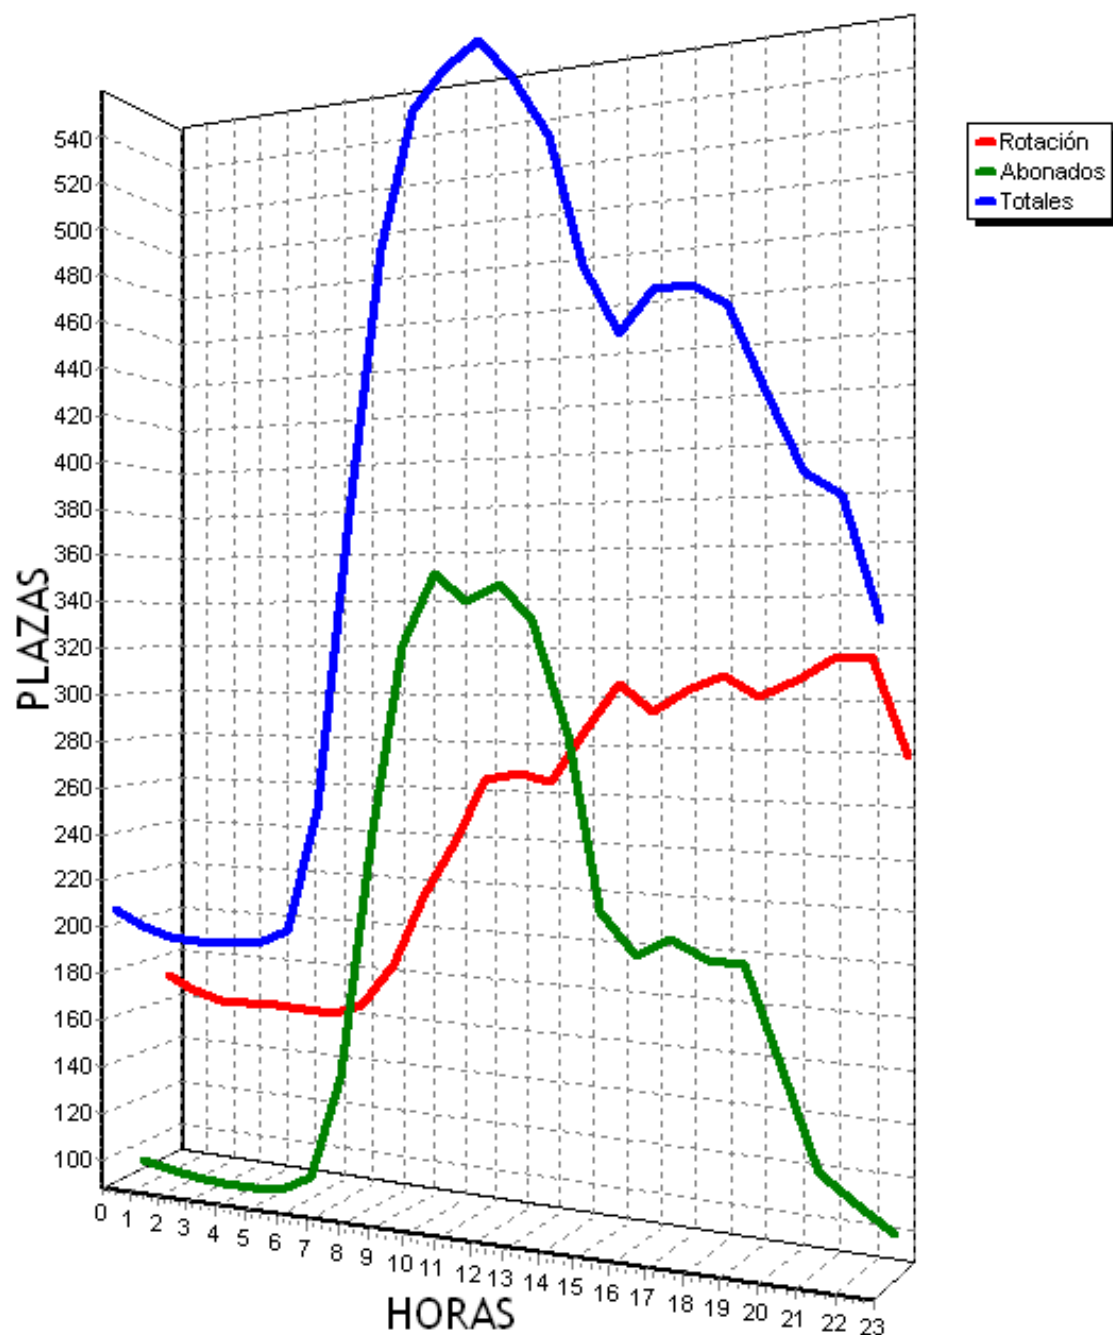

PLAZAS TOTALES DEL PARKING = 719

HORA	ROTACION	ABONADOS	TOTALES
0	170	92	206
1	165	90	200
2	162	89	196
3	163	88	196
4	163	88	196
5	163	90	197
6	163	96	204
7	167	141	254
8	186	244	375
9	215	321	481
10	240	350	535
11	266	339	550
12	269	345	559
13	266	331	542
14	287	286	518
15	306	217	467
16	295	200	440
17	303	208	456
18	309	201	456
19	302	200	448
20	308	162	415
21	316	125	385
22	317	114	376
23	280	105	330
TOTALES	5781	4522	8982