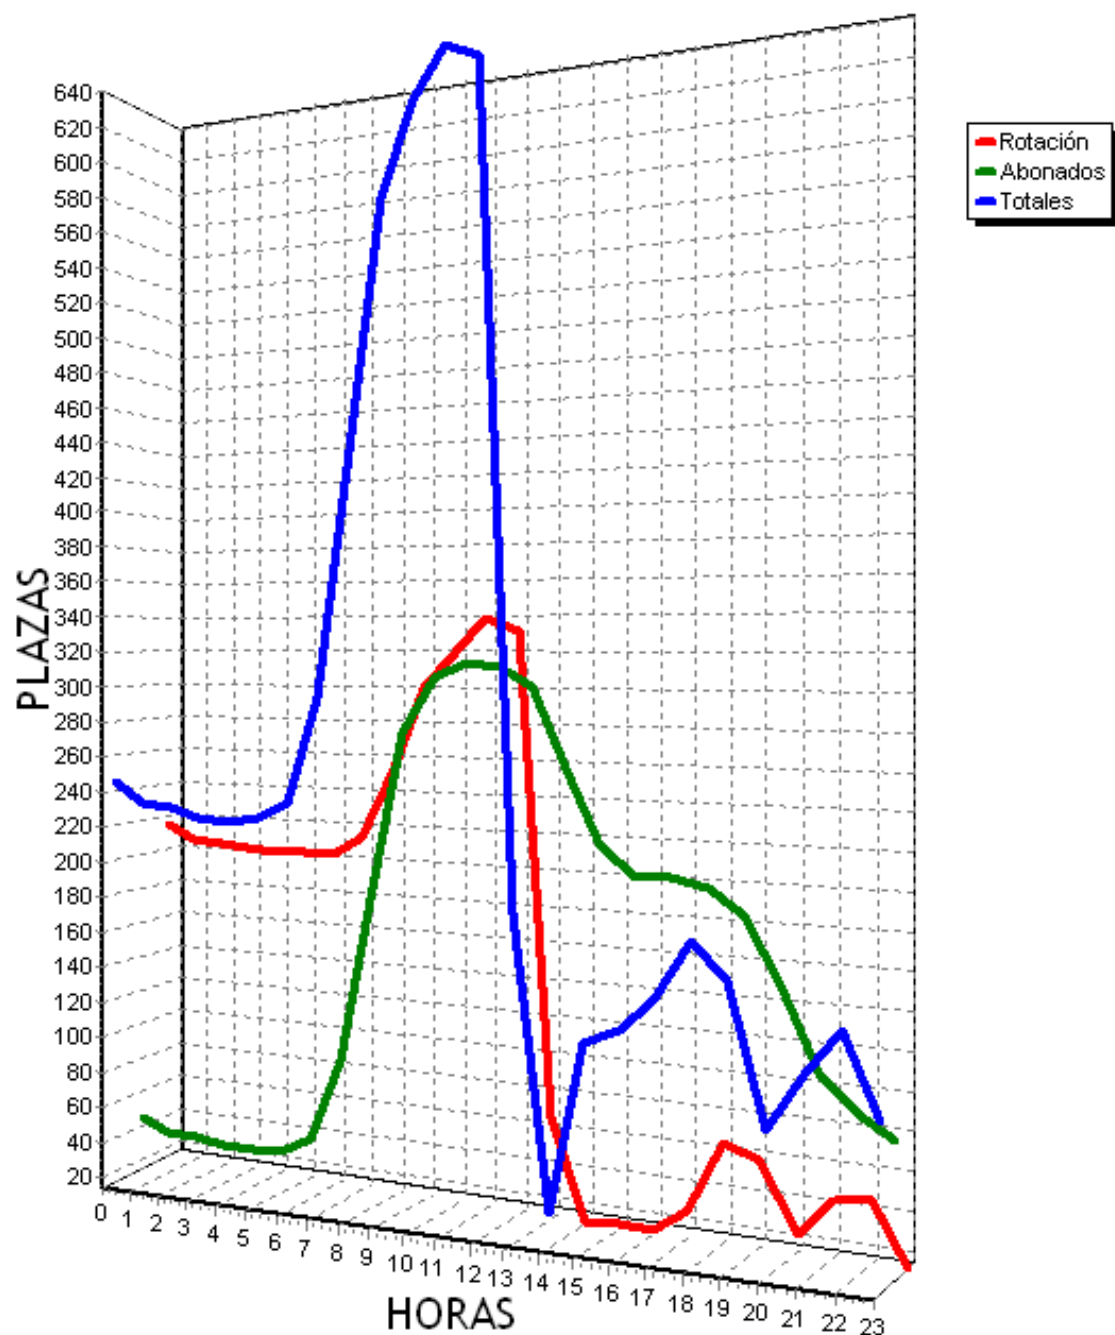

PLAZAS TOTALES DEL PARKING = 719

HORA	ROTACION	ABONADOS	TOTALES
0	214 29%	44 6%	245 34%
1	207 28%	39 5%	233 32%
2	206 28%	38 5%	231 32%
3	204 28%	36 5%	227 31%
4	203 28%	36 5%	226 31%
5	204 28%	37 5%	228 31%
6	204 28%	47 6%	238 33%
7	215 29%	93 12%	296 41%
8	253 35%	190 26%	430 59%
9	300 41%	276 38%	563 78%
10	320 44%	306 42%	613 85%
11	338 47%	315 43%	640 89%
12	332 46%	313 43%	632 87%
13	69 9%	302 42%	185 25%
14	15 2%	257 35%	33 4%
15	16 2%	220 30%	121 16%
16	16 2%	204 28%	130 18%
17	29 4%	206 28%	145 20%
18	66 9%	201 27%	177 24%
19	60 8%	188 26%	158 21%
20	24 3%	152 21%	86 11%
21	43 5%	112 15%	115 15%
22	45 6%	94 13%	139 19%
23	14 1%	82 11%	96 13%
TOTALES	3597	3788	6187