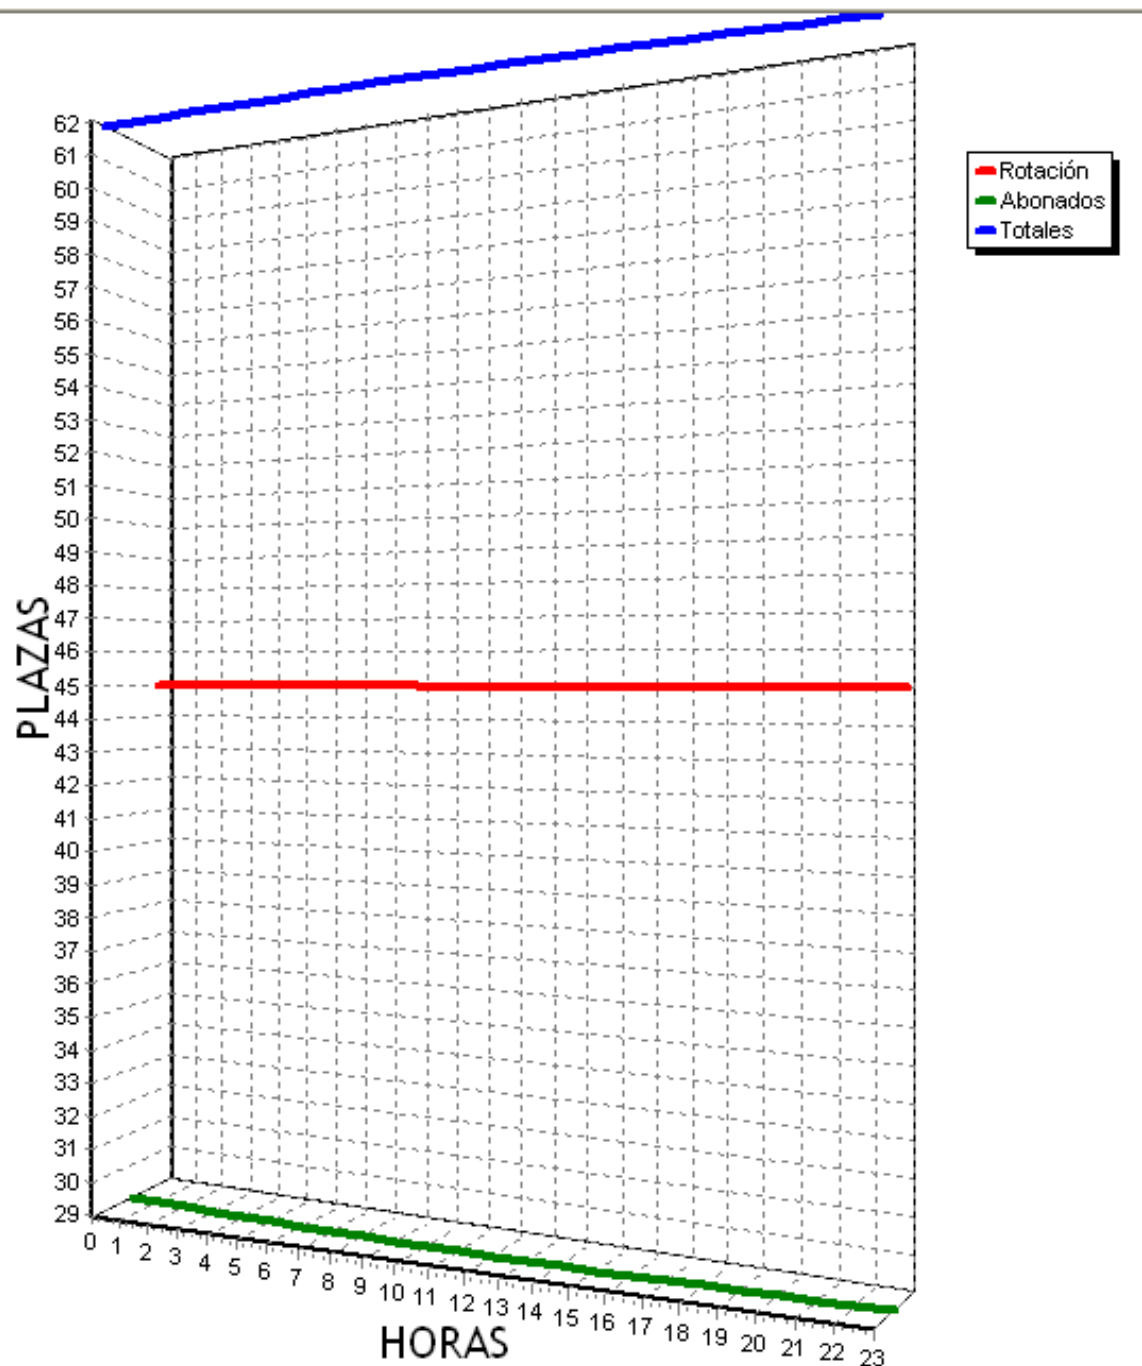

PLAZAS TOTALES DEL PARKING = 719

HORA	ROTACION	ABONADOS	TOTALES			
0	45	6%	29	4%	62	8%
1	45	6%	29	4%	62	8%
2	45	6%	29	4%	62	8%
3	45	6%	29	4%	62	8%
4	45	6%	29	4%	62	8%
5	45	6%	29	4%	62	8%
6	45	6%	29	4%	62	8%
7	45	6%	29	4%	62	8%
8	45	6%	29	4%	62	8%
9	45	6%	29	4%	62	8%
10	45	6%	29	4%	62	8%
11	45	6%	29	4%	62	8%
12	45	6%	29	4%	62	8%
13	45	6%	29	4%	62	8%
14	45	6%	29	4%	62	8%
15	45	6%	29	4%	62	8%
16	45	6%	29	4%	62	8%
17	45	6%	29	4%	62	8%
18	45	6%	29	4%	62	8%
19	45	6%	29	4%	62	8%
20	45	6%	29	4%	62	8%
21	45	6%	29	4%	62	8%
22	45	6%	29	4%	62	8%
23	45	6%	29	4%	62	8%
TOTALES	1080		696		1488