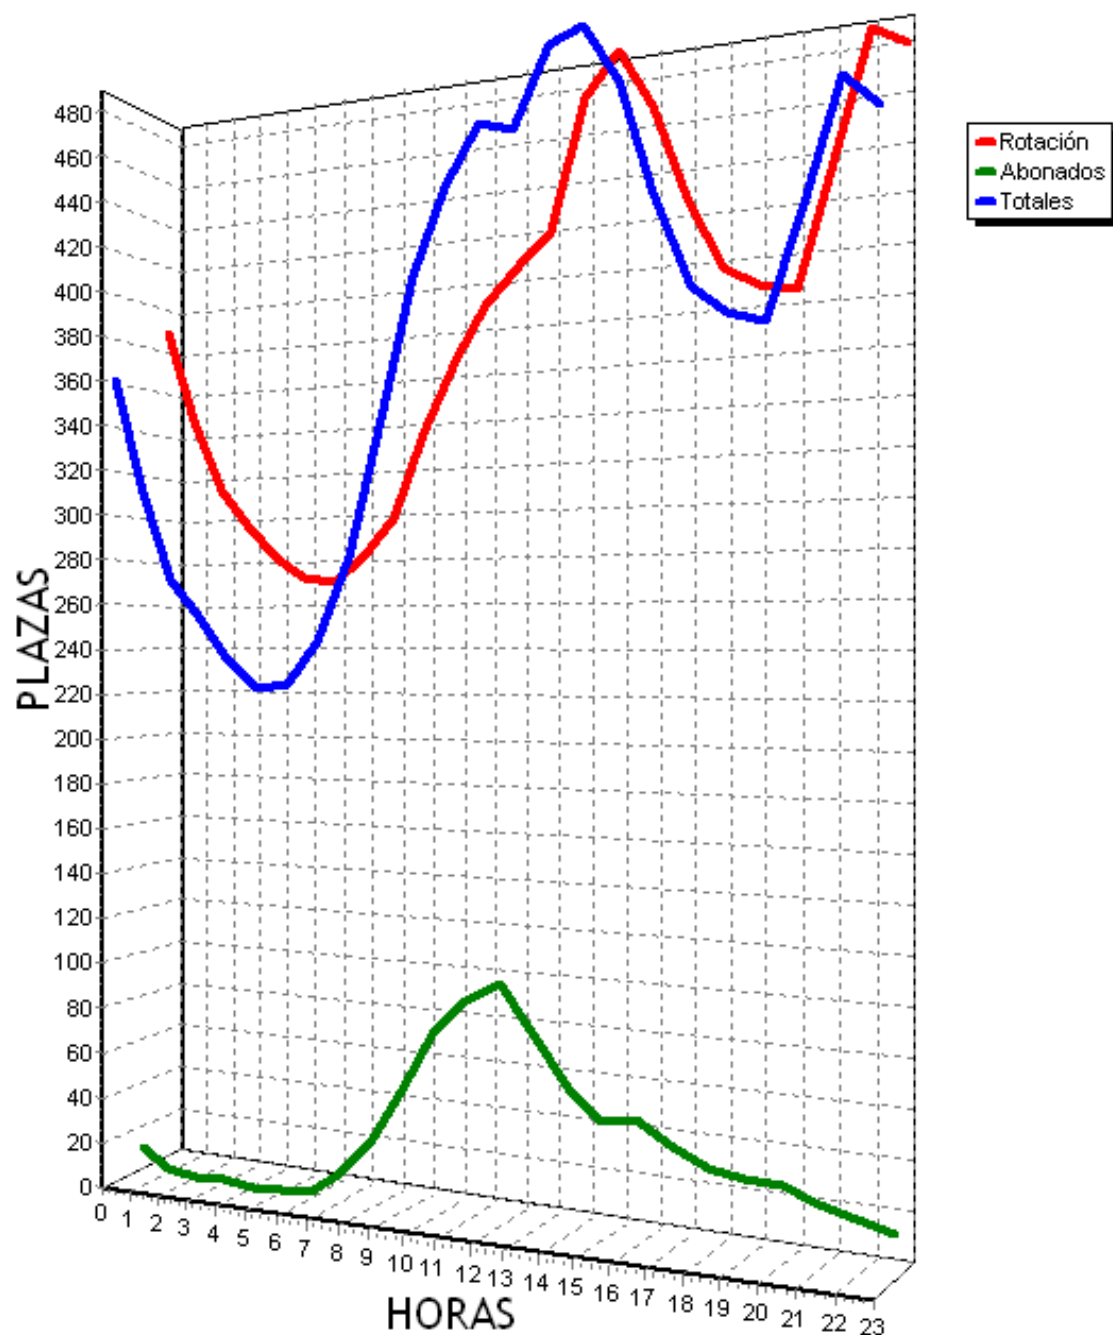

PLAZAS TOTALES DEL PARKING = 719

HORA	ROTACION	ABONADOS	TOTALES
0	390 54%	10 1%	362 50%
1	347 48%	2 0%	310 43%
2	313 43%	1 0%	271 37%
3	298 41%	2 0%	255 35%
4	281 39%	0 0%	235 32%
5	272 37%	2 0%	224 31%
6	271 37%	3 0%	225 31%
7	280 38%	13 1%	244 33%
8	298 41%	30 4%	279 38%
9	334 46%	52 7%	337 46%
10	365 50%	79 10%	395 54%
11	387 53%	93 12%	431 59%
12	404 56%	101 14%	455 63%
13	417 57%	83 11%	451 62%
14	471 65%	61 8%	483 67%
15	489 68%	49 6%	489 68%
16	464 64%	51 7%	465 64%
17	425 59%	43 5%	419 58%
18	395 54%	35 4%	381 52%
19	387 53%	32 4%	371 51%
20	384 53%	31 4%	366 50%
21	433 60%	25 3%	410 57%
22	485 67%	22 3%	458 63%
23	477 66%	17 2%	445 61%
TOTALES	9067	837	8761