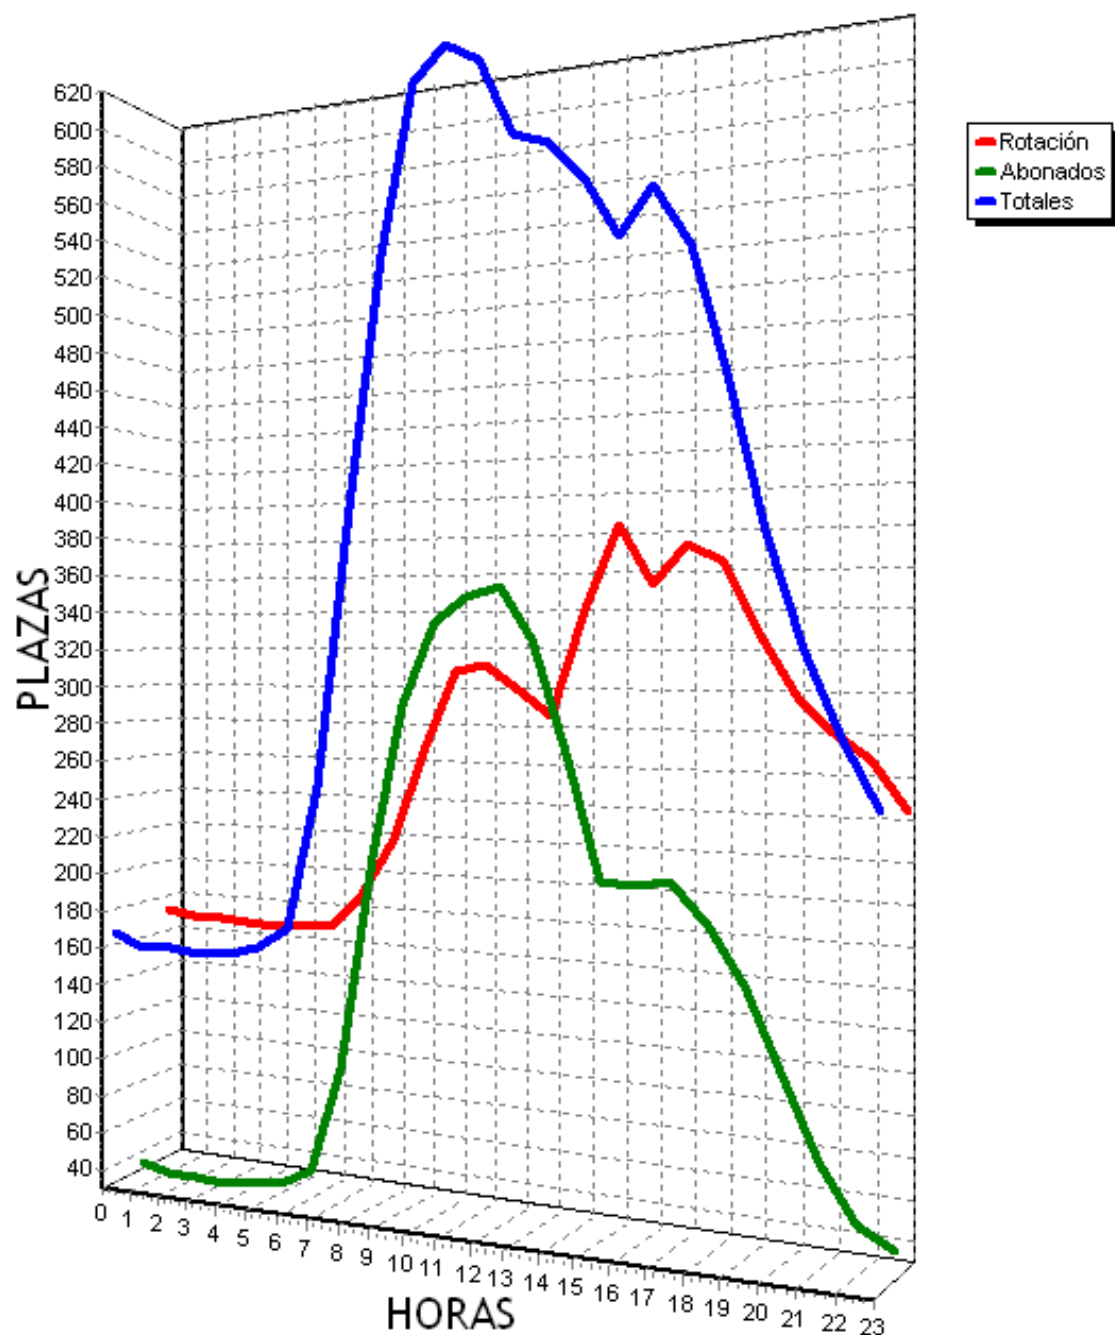

PLAZAS TOTALES DEL PARKING = 719

HORA	ROTACION	ABONADOS	TOTALES
0	171	34	166
1	169	31	160
2	169	32	161
3	168	31	159
4	168	33	161
5	169	36	165
6	171	46	177
7	189	101	250
8	220	213	393
9	267	292	519
10	309	334	603
11	312	348	620
12	299	352	611
13	287	326	572
14	340	266	565
15	383	207	548
16	353	206	517
17	373	209	540
18	364	188	510
19	329	161	449
20	298	120	376
21	281	81	320
22	268	54	280
23	245	45	248
TOTALES	6302	3746	9070