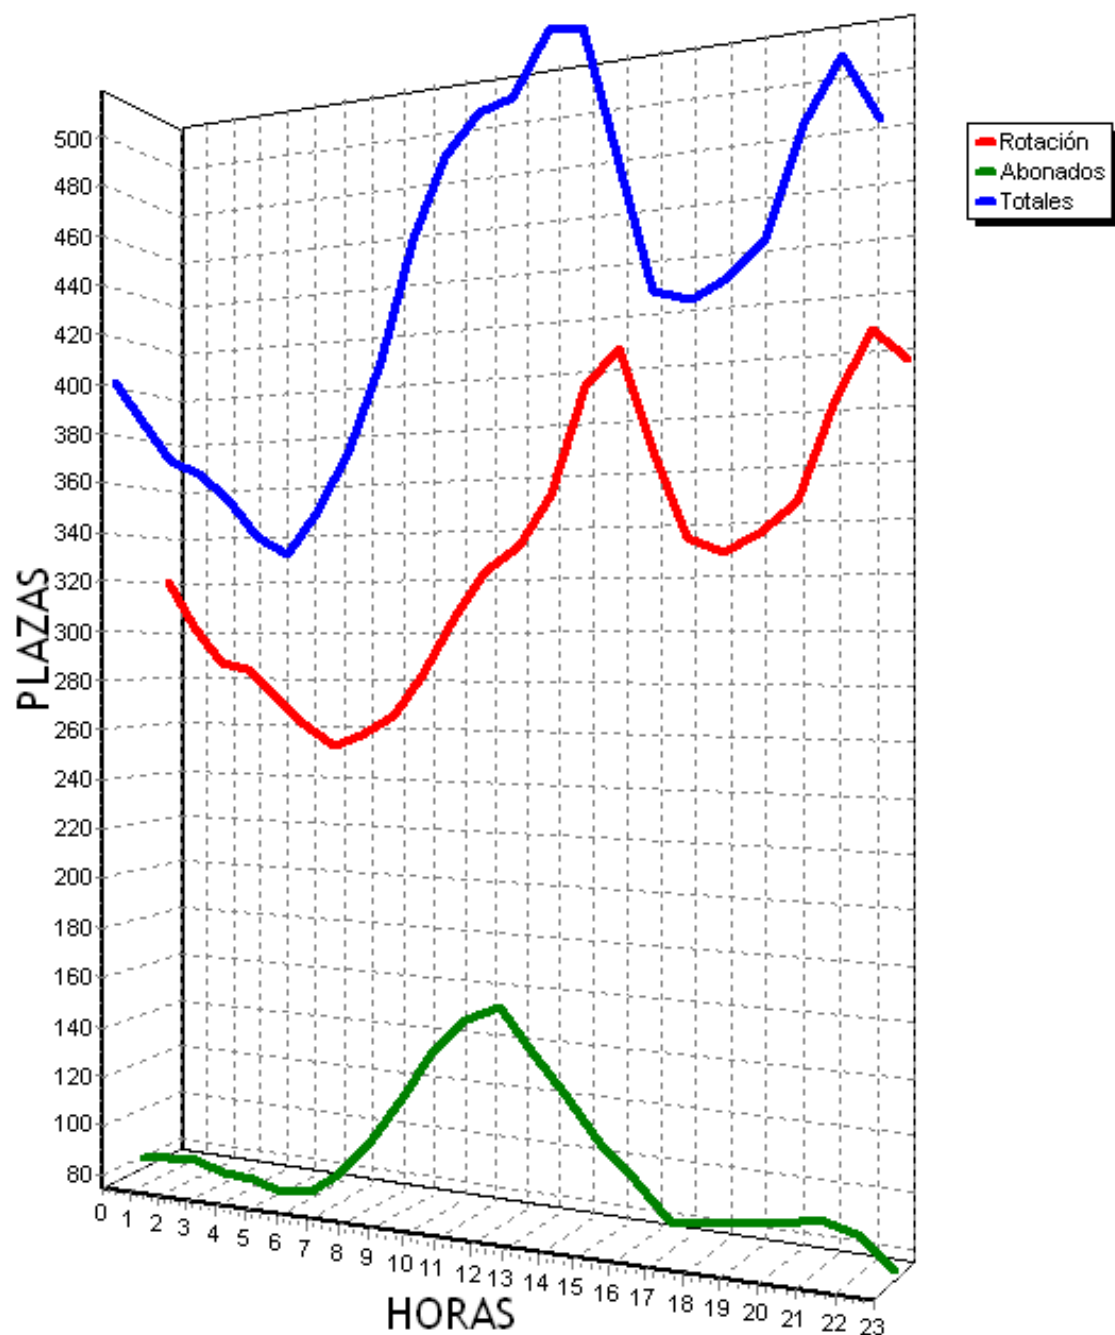

PLAZAS TOTALES DEL PARKING = 719

HORA	ROTACION		ABONADOS		TOTALES	
0	321	44%	80	11%	401	55%
1	302	42%	81	11%	384	53%
2	287	39%	82	11%	368	51%
3	284	39%	79	10%	363	50%
4	273	37%	79	10%	352	48%
5	262	36%	75	10%	337	46%
6	253	35%	77	10%	330	45%
7	258	35%	87	12%	345	47%
8	266	36%	102	14%	369	51%
9	283	39%	119	16%	402	55%
10	306	42%	140	19%	446	62%
11	323	44%	152	21%	476	66%
12	333	46%	158	21%	491	68%
13	352	48%	142	19%	495	68%
14	392	54%	126	17%	518	72%
15	406	56%	111	15%	517	71%
16	367	51%	99	13%	467	64%
17	334	46%	86	11%	420	58%
18	329	45%	87	12%	416	57%
19	335	46%	89	12%	423	58%
20	346	48%	90	12%	436	60%
21	381	52%	93	12%	474	65%
22	407	56%	89	12%	496	68%
23	395	54%	78	10%	473	65%
TOTALES	7795		2401		10199