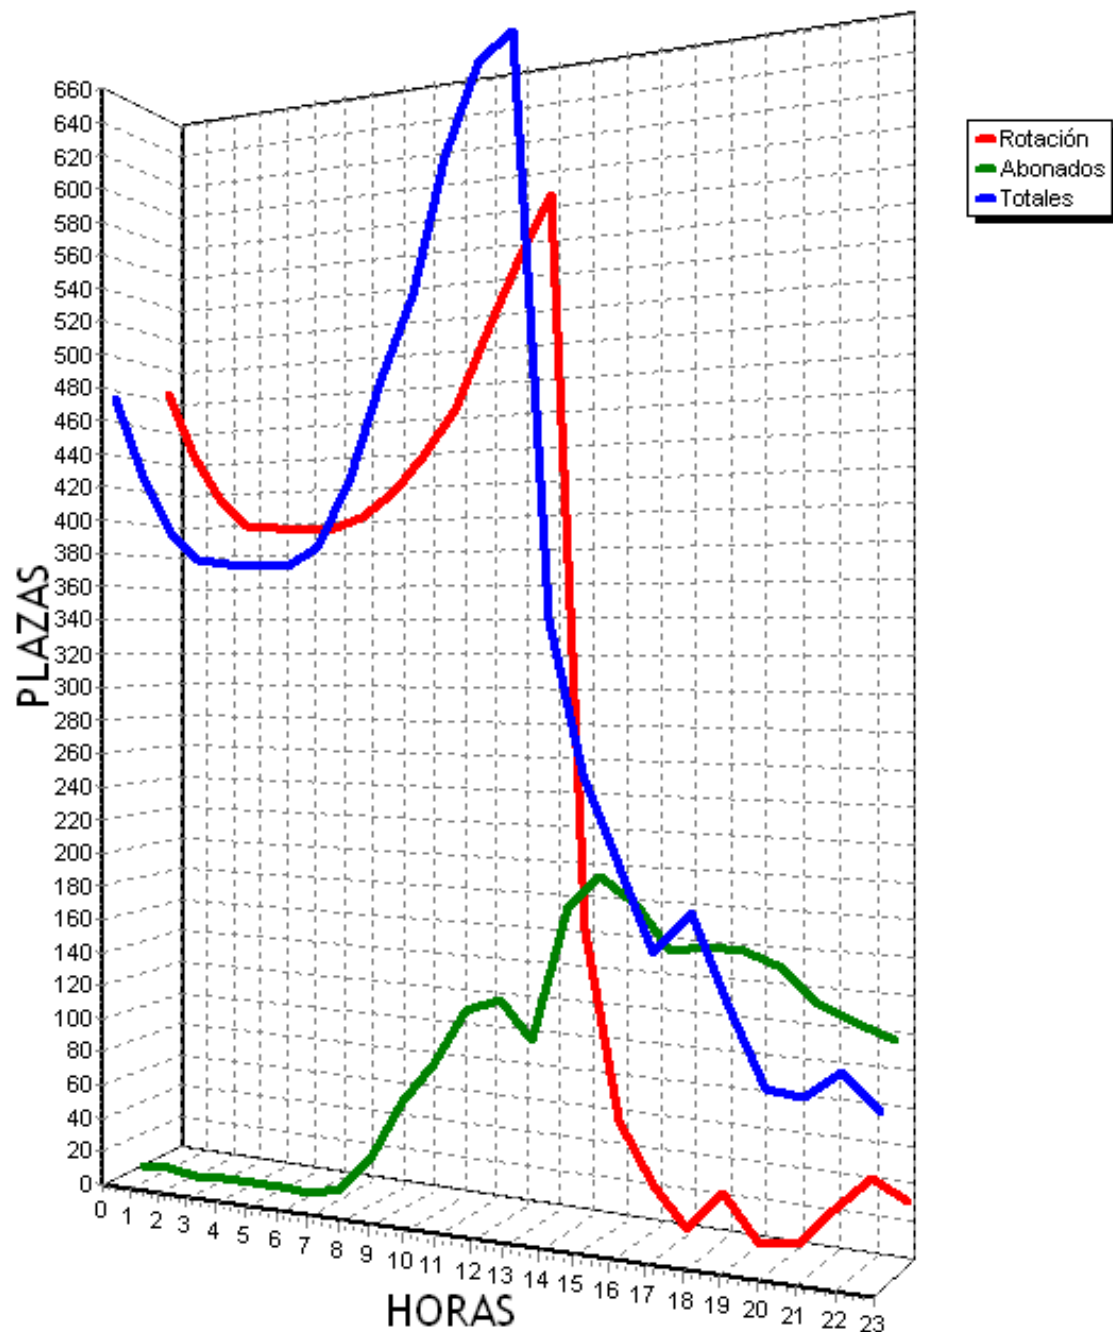

PLAZAS TOTALES DEL PARKING = 719

HORA	ROTACION	ABONADOS	TOTALES
0	485 67%	0 0%	474 65%
1	444 61%	1 0%	426 59%
2	415 57%	0 0%	392 54%
3	399 55%	1 0%	376 52%
4	397 55%	1 0%	372 51%
5	395 54%	2 0%	371 51%
6	396 55%	1 0%	371 51%
7	402 55%	6 0%	382 53%
8	416 57%	29 4%	418 58%
9	437 60%	62 8%	474 65%
10	463 64%	86 11%	522 72%
11	504 70%	119 16%	597 83%
12	547 76%	126 17%	647 89%
13	581 80%	105 14%	660 91%
14	165 22%	181 25%	339 47%
15	59 8%	198 27%	256 35%
16	26 3%	184 25%	208 28%
17	4 0%	161 22%	163 22%
18	26 3%	165 22%	186 25%
19	1 0%	163 22%	139 19%
20	4 0%	155 21%	96 13%
21	23 3%	137 19%	94 13%
22	44 6%	129 17%	108 15%
23	33 4%	122 16%	89 12%
TOTALES	6666	2134	8160