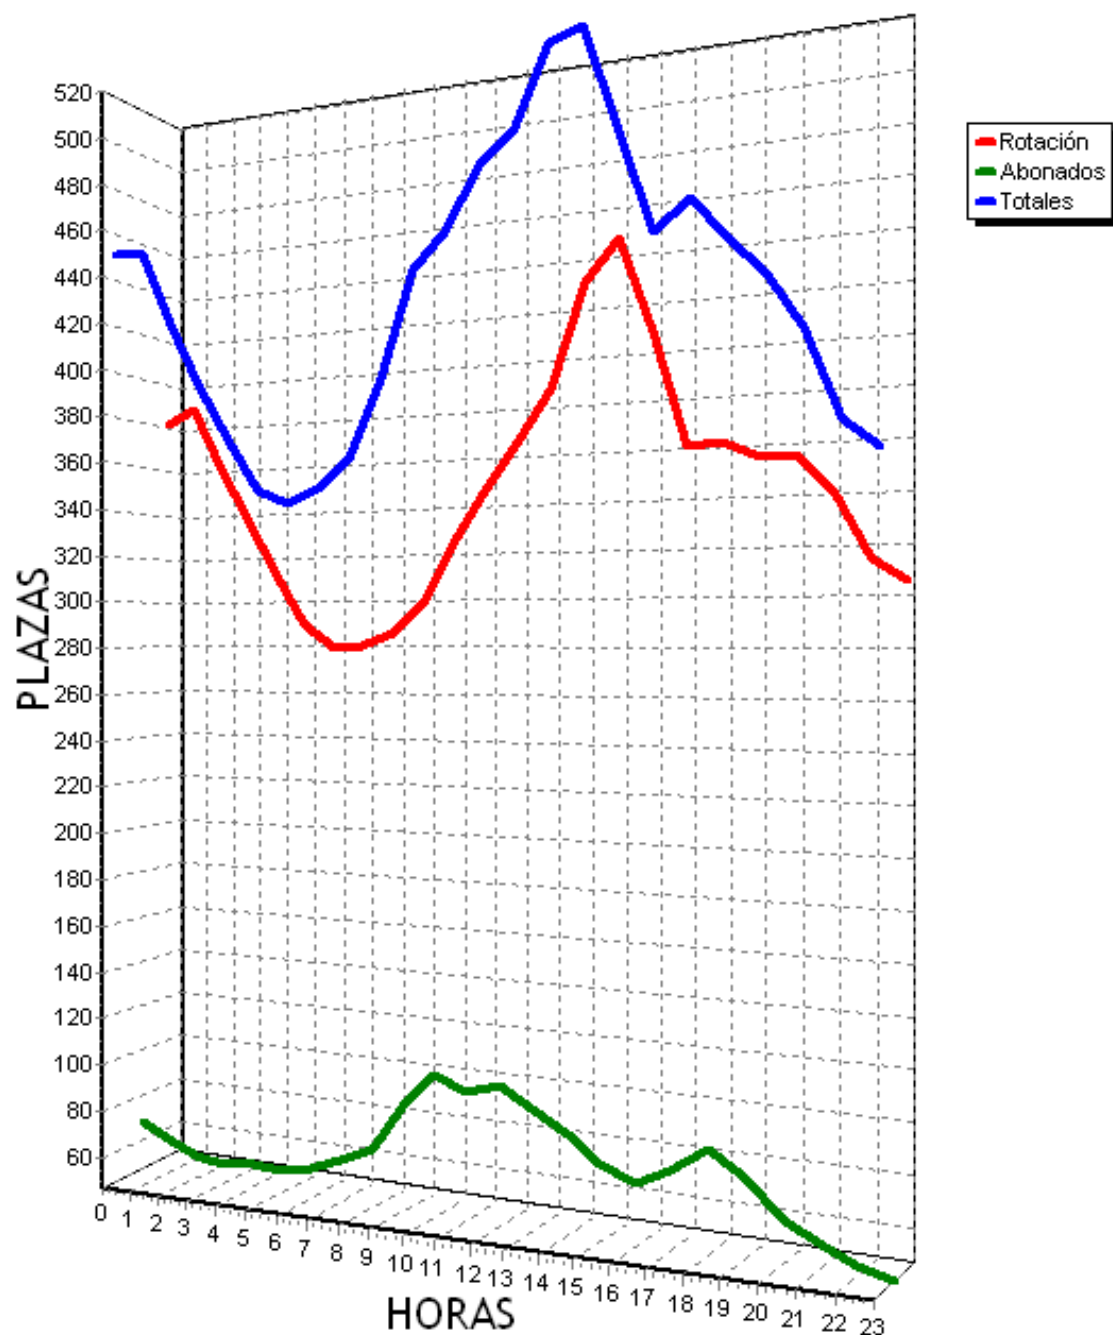

PLAZAS TOTALES DEL PARKING = 719

HORA	ROTACION	ABONADOS	TOTALES
0	382 53%	68 9%	451 62%
1	388 53%	62 8%	450 62%
2	360 50%	57 7%	418 58%
3	337 46%	55 7%	392 54%
4	311 43%	57 7%	368 51%
5	290 40%	56 7%	346 48%
6	280 38%	60 8%	340 47%
7	281 39%	65 9%	346 48%
8	286 39%	71 9%	357 49%
9	299 41%	91 12%	389 54%
10	326 45%	105 14%	432 60%
11	345 47%	100 13%	446 62%
12	366 50%	104 14%	470 65%
13	385 53%	96 13%	482 67%
14	428 59%	87 12%	515 71%
15	444 61%	77 10%	520 72%
16	406 56%	71 9%	477 66%
17	360 50%	78 10%	438 60%
18	361 50%	88 12%	449 62%
19	354 49%	79 10%	433 60%
20	355 49%	65 9%	420 58%
21	341 47%	57 7%	398 55%
22	314 43%	50 6%	364 50%
23	306 42%	47 6%	353 49%
TOTALES	8305	1746	10054