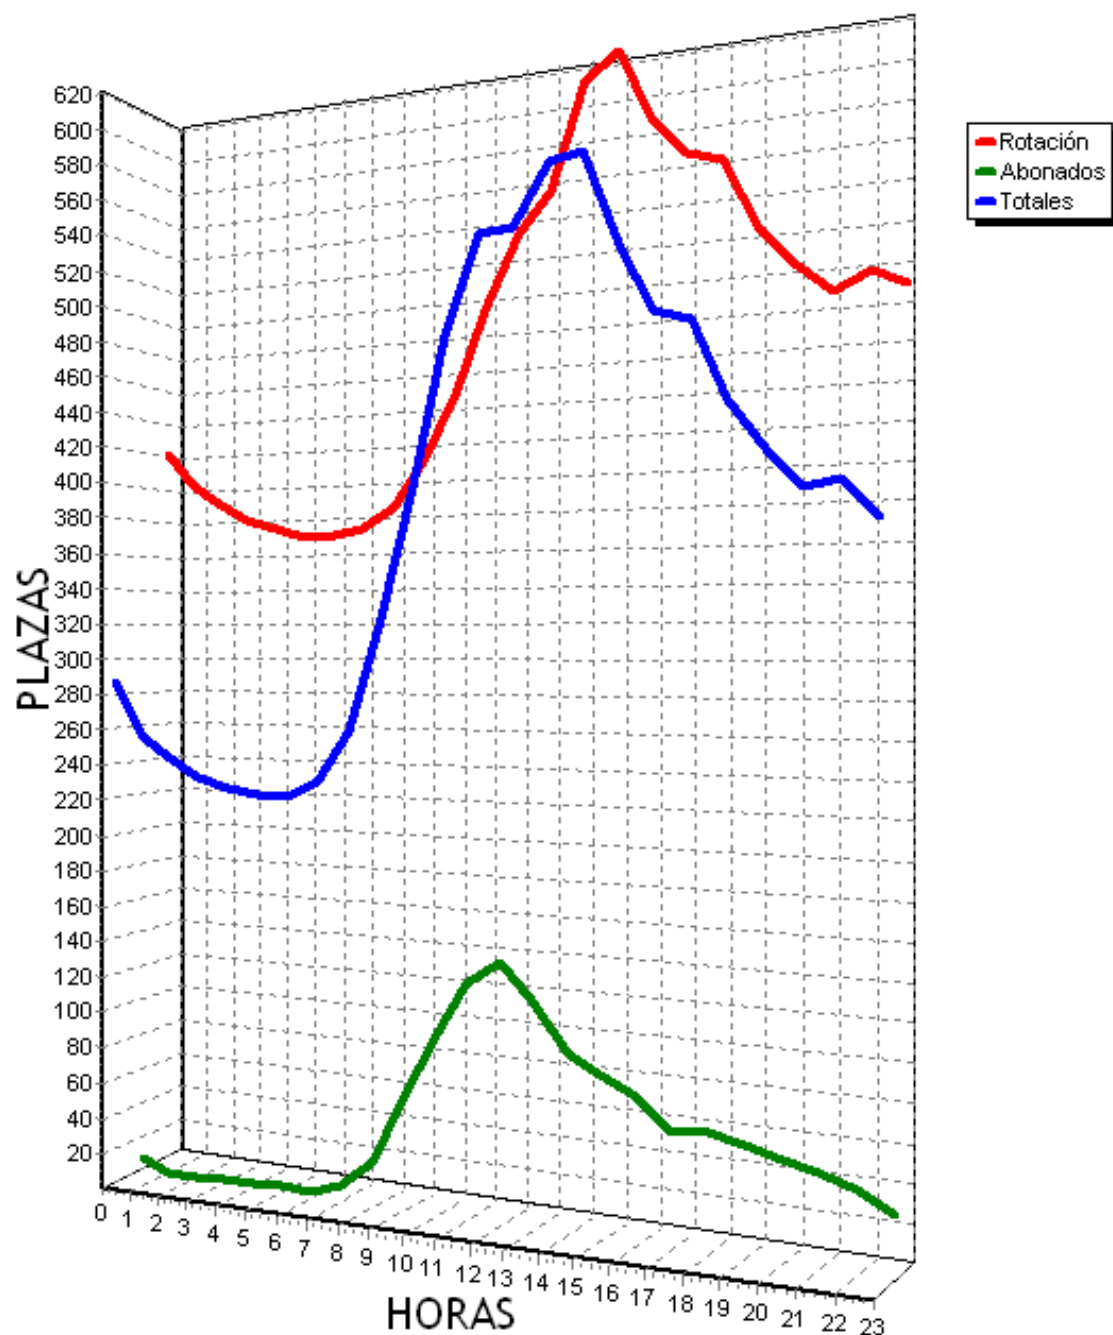

PLAZAS TOTALES DEL PARKING = 719

HORA	ROTACION	ABONADOS	TOTALES
0	421 58%	8 1%	287 39%
1	401 55%	1 0%	256 35%
2	390 54%	2 0%	244 33%
3	380 52%	3 0%	234 32%
4	375 52%	3 0%	229 31%
5	370 51%	5 0%	226 31%
6	371 51%	4 0%	226 31%
7	373 51%	11 1%	235 32%
8	385 53%	25 3%	262 36%
9	409 56%	62 8%	322 44%
10	444 61%	97 13%	392 54%
11	490 68%	128 17%	469 65%
12	529 73%	141 19%	521 72%
13	550 76%	122 16%	522 72%
14	608 84%	96 13%	554 77%
15	621 86%	87 12%	557 77%
16	581 80%	78 10%	509 70%
17	562 78%	62 8%	474 65%
18	557 77%	63 8%	469 65%
19	520 72%	58 8%	428 59%
20	500 69%	54 7%	404 56%
21	485 67%	49 6%	385 53%
22	495 68%	43 5%	388 53%
23	488 67%	33 4%	370 51%
TOTALES	11305	1235	8963