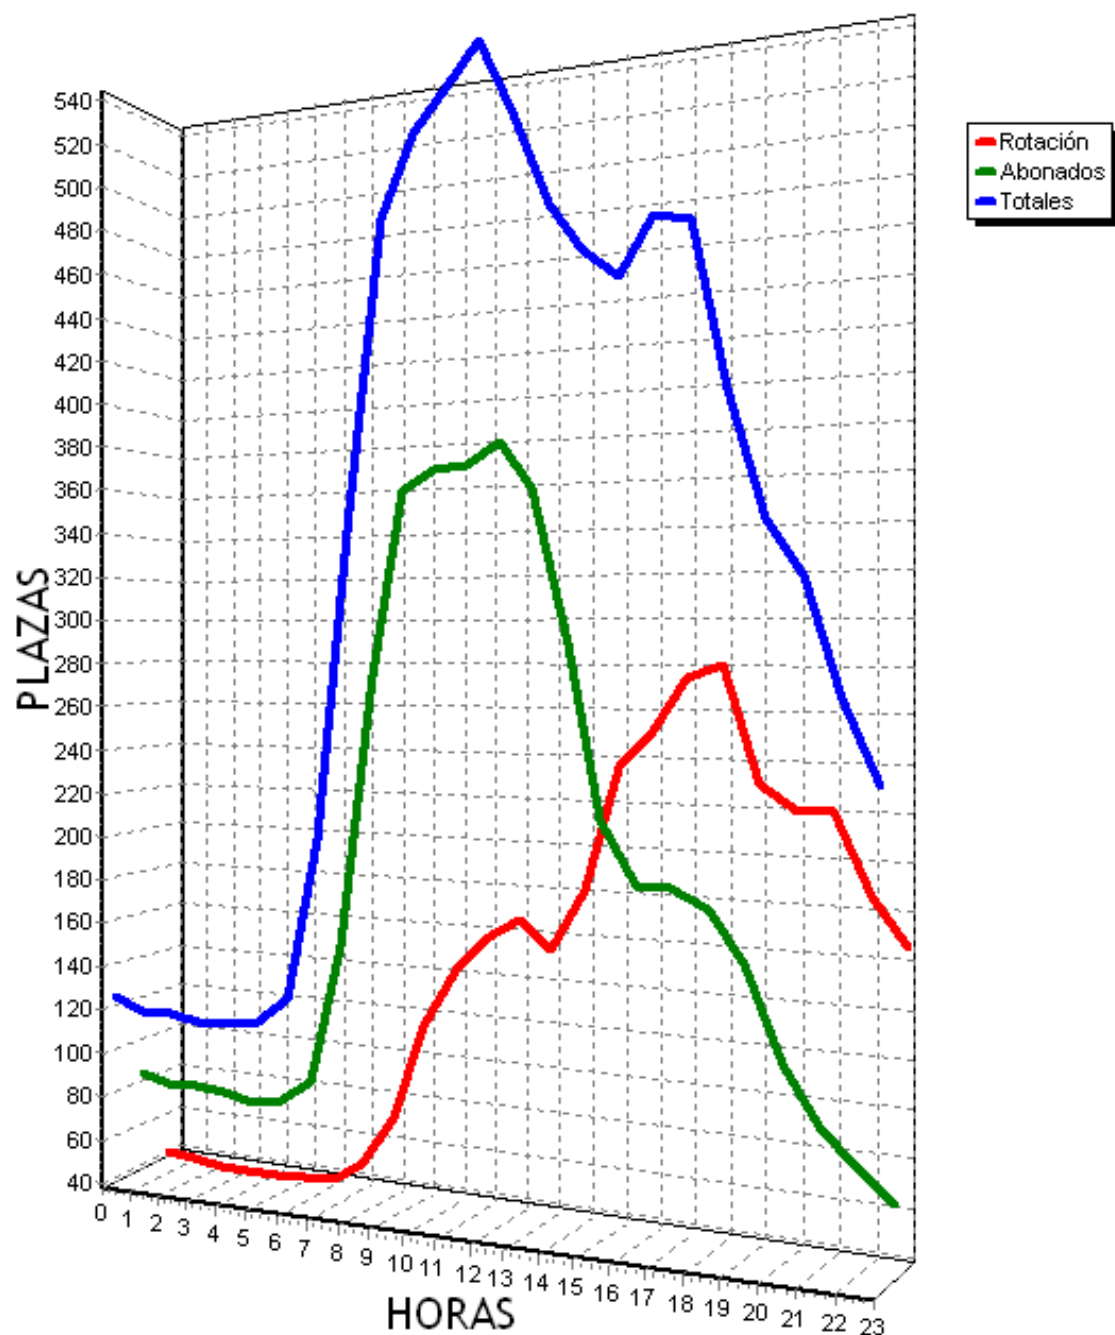

PLAZAS TOTALES DEL PARKING = 719

HORA	ROTACION	ABONADOS	TOTALES
0	41 5%	84 11%	124 17%
1	39 5%	80 11%	119 16%
2	38 5%	81 11%	119 16%
3	38 5%	80 11%	117 16%
4	38 5%	78 10%	117 16%
5	40 5%	80 11%	120 16%
6	41 5%	91 12%	132 18%
7	50 6%	153 21%	203 28%
8	73 10%	275 38%	348 48%
9	116 16%	357 49%	473 65%
10	142 19%	366 50%	508 70%
11	158 21%	367 51%	525 73%
12	168 23%	376 52%	544 75%
13	156 21%	356 49%	512 71%
14	183 25%	289 40%	472 65%
15	236 32%	215 29%	451 62%
16	252 35%	188 26%	440 61%
17	275 38%	188 26%	463 64%
18	280 38%	180 25%	460 63%
19	231 32%	159 22%	391 54%
20	220 30%	119 16%	339 47%
21	221 30%	96 13%	316 43%
22	187 26%	80 11%	268 37%
23	167 23%	68 9%	234 32%
TOTALES	3390	4406	7795