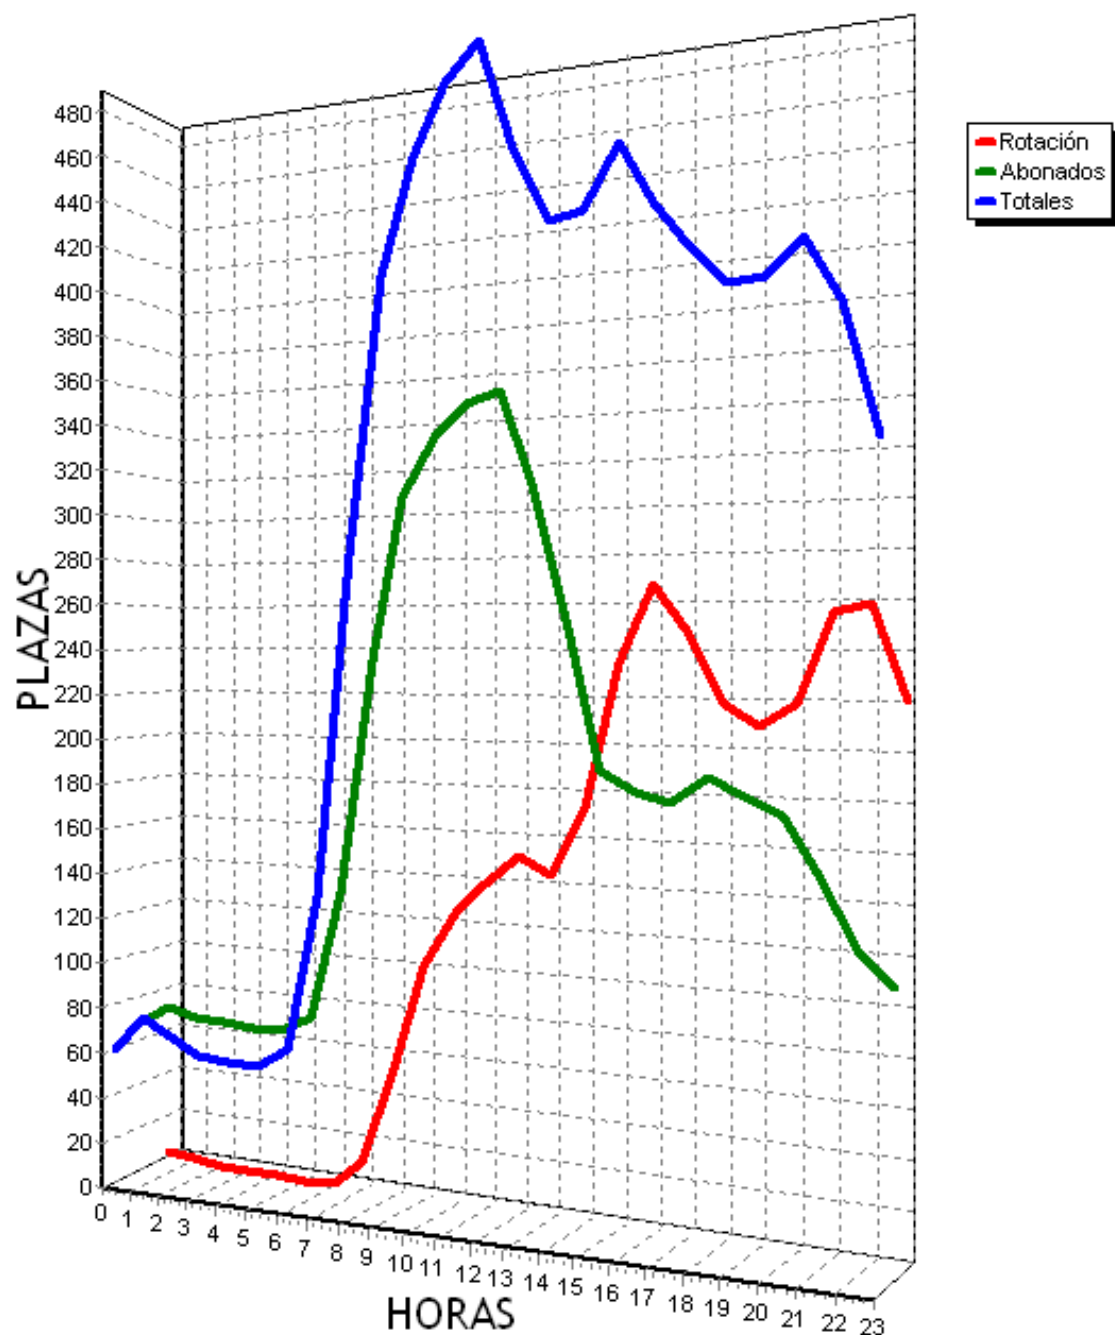

PLAZAS TOTALES DEL PARKING = 719

HORA	ROTACION		ABONADOS		TOTALES	
0	2	0%	68	9%	59	8%
1	1	0%	76	10%	76	10%
2	0	0%	73	10%	69	9%
3	0	0%	72	10%	62	8%
4	0	0%	71	9%	60	8%
5	0	0%	71	9%	60	8%
6	1	0%	79	10%	69	9%
7	12	1%	135	18%	136	18%
8	56	7%	235	32%	280	38%
9	102	14%	305	42%	396	55%
10	126	17%	330	45%	445	61%
11	140	19%	344	47%	473	65%
12	152	21%	348	48%	489	68%
13	145	20%	309	42%	443	61%
14	174	24%	249	34%	412	57%
15	235	32%	191	26%	415	57%
16	267	37%	183	25%	440	61%
17	248	34%	179	24%	416	57%
18	218	30%	190	26%	397	55%
19	210	29%	183	25%	382	53%
20	219	30%	176	24%	384	53%
21	256	35%	153	21%	398	55%
22	258	35%	125	17%	372	51%
23	220	30%	111	15%	321	44%
TOTALES	3042		4256		7054