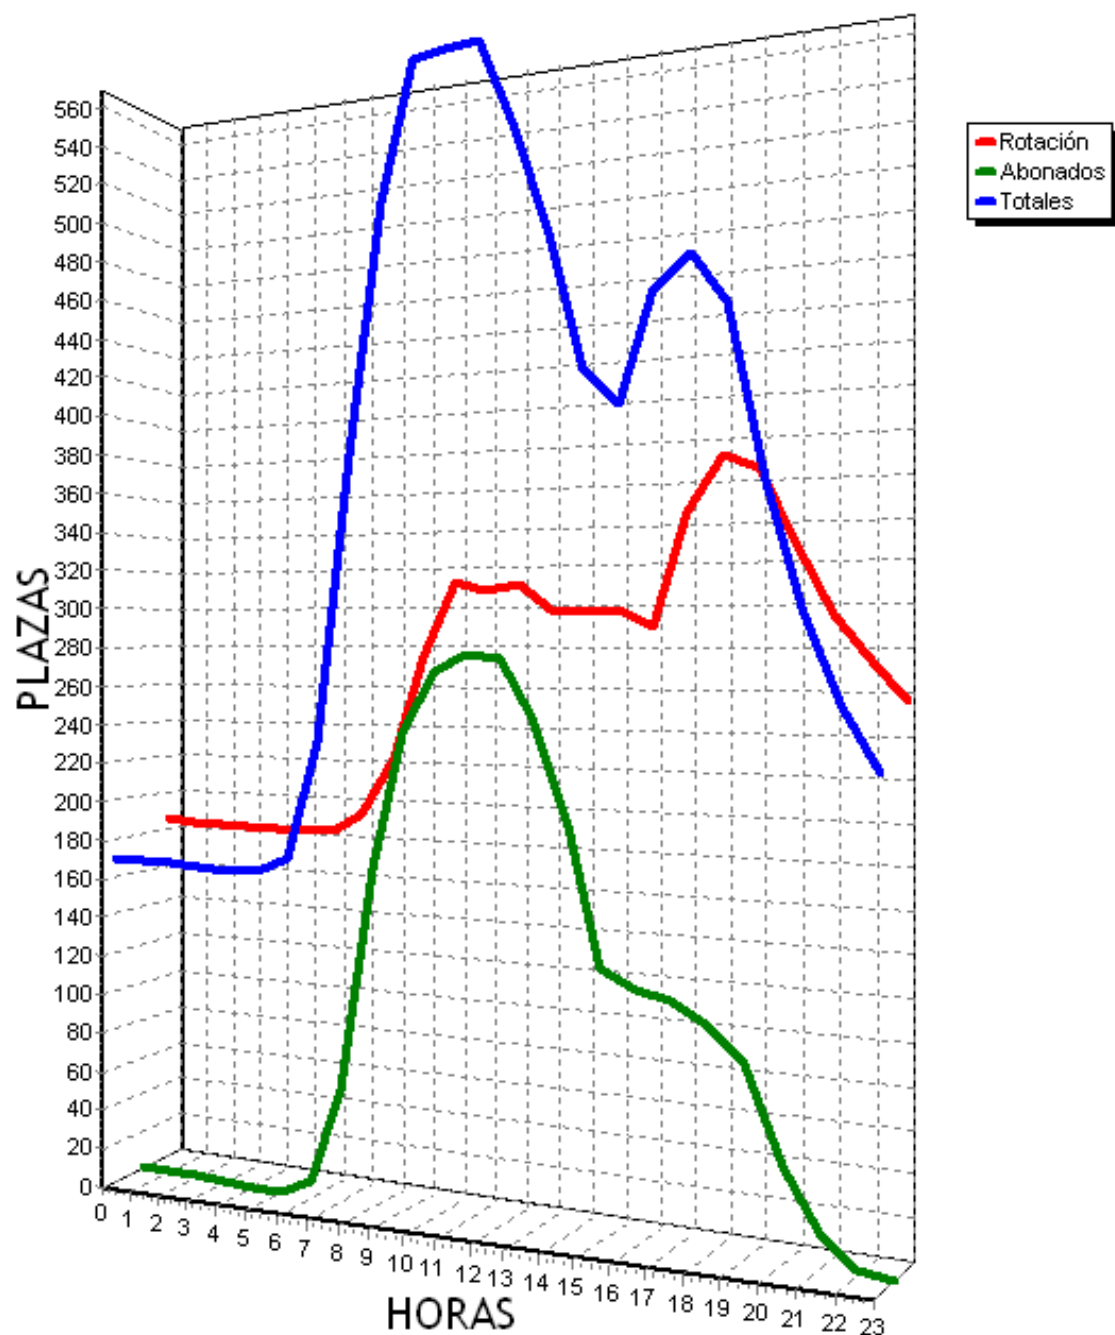

PLAZAS TOTALES DEL PARKING = 719

HORA	ROTACION	ABONADOS	TOTALES
0	186	1	170
1	185	1	169
2	184	2	169
3	184	1	168
4	184	0	167
5	184	1	168
6	185	8	175
7	194	57	233
8	223	169	374
9	276	238	496
10	313	268	563
11	308	277	566
12	311	275	568
13	298	247	527
14	297	195	473
15	298	128	408
16	290	120	392
17	345	116	444
18	371	106	459
19	364	90	436
20	327	45	355
21	296	17	295
22	274	2	255
23	256	0	225
TOTALES	6333	2364	8255