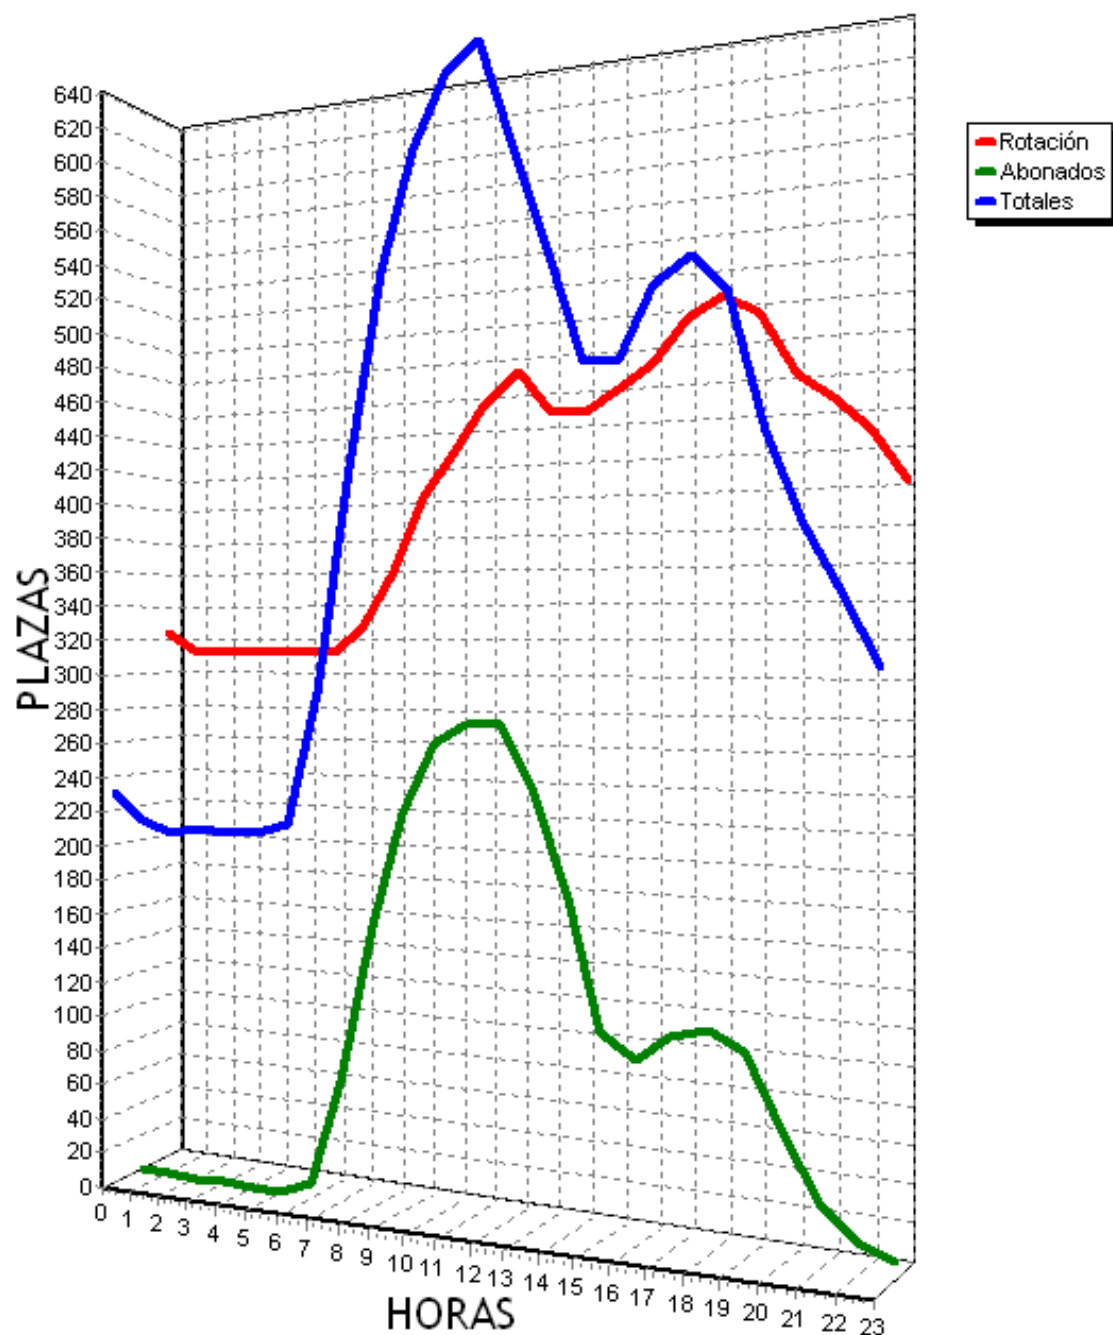

PLAZAS TOTALES DEL PARKING = 719

HORA	ROTACION	ABONADOS	TOTALES
0	324 45%	0 0%	230 31%
1	314 43%	0 0%	214 29%
2	312 43%	0 0%	209 29%
3	313 43%	1 0%	211 29%
4	313 43%	0 0%	210 29%
5	312 43%	1 0%	211 29%
6	312 43%	8 1%	217 30%
7	326 45%	68 9%	291 40%
8	359 49%	159 22%	415 57%
9	401 55%	223 31%	521 72%
10	428 59%	262 36%	587 81%
11	453 63%	274 38%	625 86%
12	470 65%	274 38%	641 89%
13	446 62%	239 33%	582 80%
14	445 61%	181 25%	522 72%
15	456 63%	112 15%	465 64%
16	470 65%	98 13%	465 64%
17	492 68%	113 15%	503 69%
18	503 69%	117 16%	517 71%
19	493 68%	108 15%	497 69%
20	460 63%	68 9%	425 59%
21	446 62%	34 4%	377 52%
22	429 59%	17 2%	343 47%
23	401 55%	9 1%	307 42%
TOTALES	9678	2366	9585