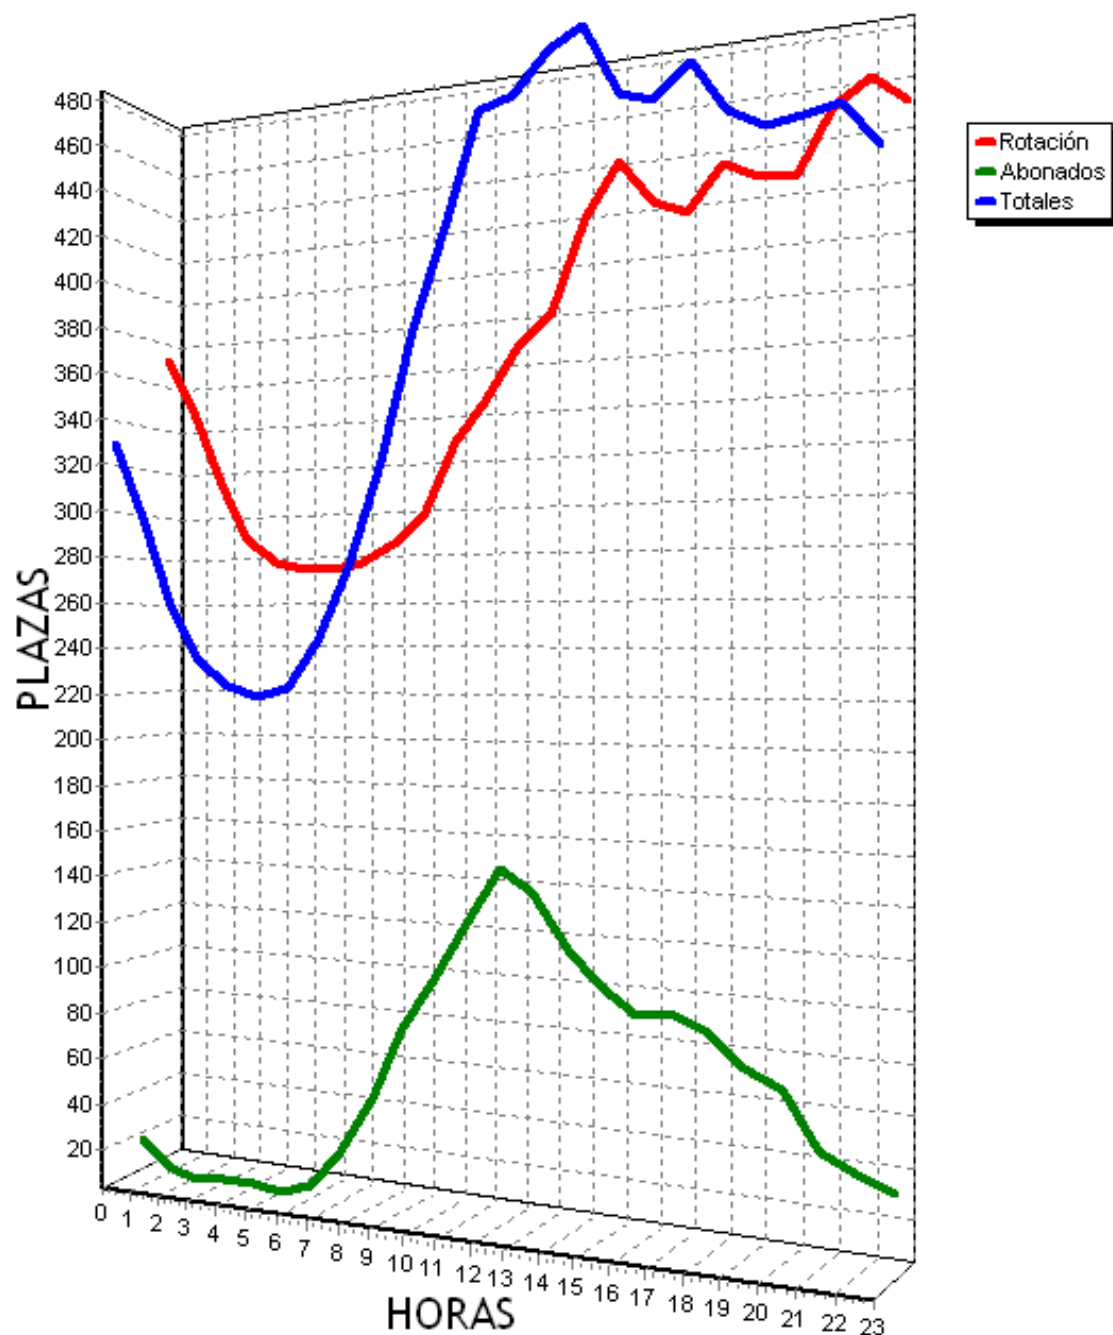

PLAZAS TOTALES DEL PARKING = 719

HORA	ROTACION	ABONADOS	TOTALES			
0	372	51%	18	2%	330	45%
1	348	48%	7	0%	296	41%
2	314	43%	4	0%	258	35%
3	289	40%	6	0%	234	32%
4	278	38%	6	0%	224	31%
5	274	38%	5	0%	219	30%
6	274	38%	9	1%	223	31%
7	277	38%	25	3%	243	33%
8	284	39%	50	6%	274	38%
9	296	41%	81	11%	317	44%
10	327	45%	103	14%	370	51%
11	343	47%	127	17%	410	57%
12	366	50%	150	20%	455	63%
13	378	52%	141	19%	459	63%
14	416	57%	119	16%	475	66%
15	438	60%	105	14%	483	67%
16	420	58%	95	13%	455	63%
17	414	57%	97	13%	451	62%
18	432	60%	91	12%	463	64%
19	426	59%	78	10%	443	61%
20	425	59%	71	9%	436	60%
21	450	62%	49	6%	439	61%
22	460	63%	42	5%	442	61%
23	449	62%	36	5%	425	59%
TOTALES	8750		1515		8824