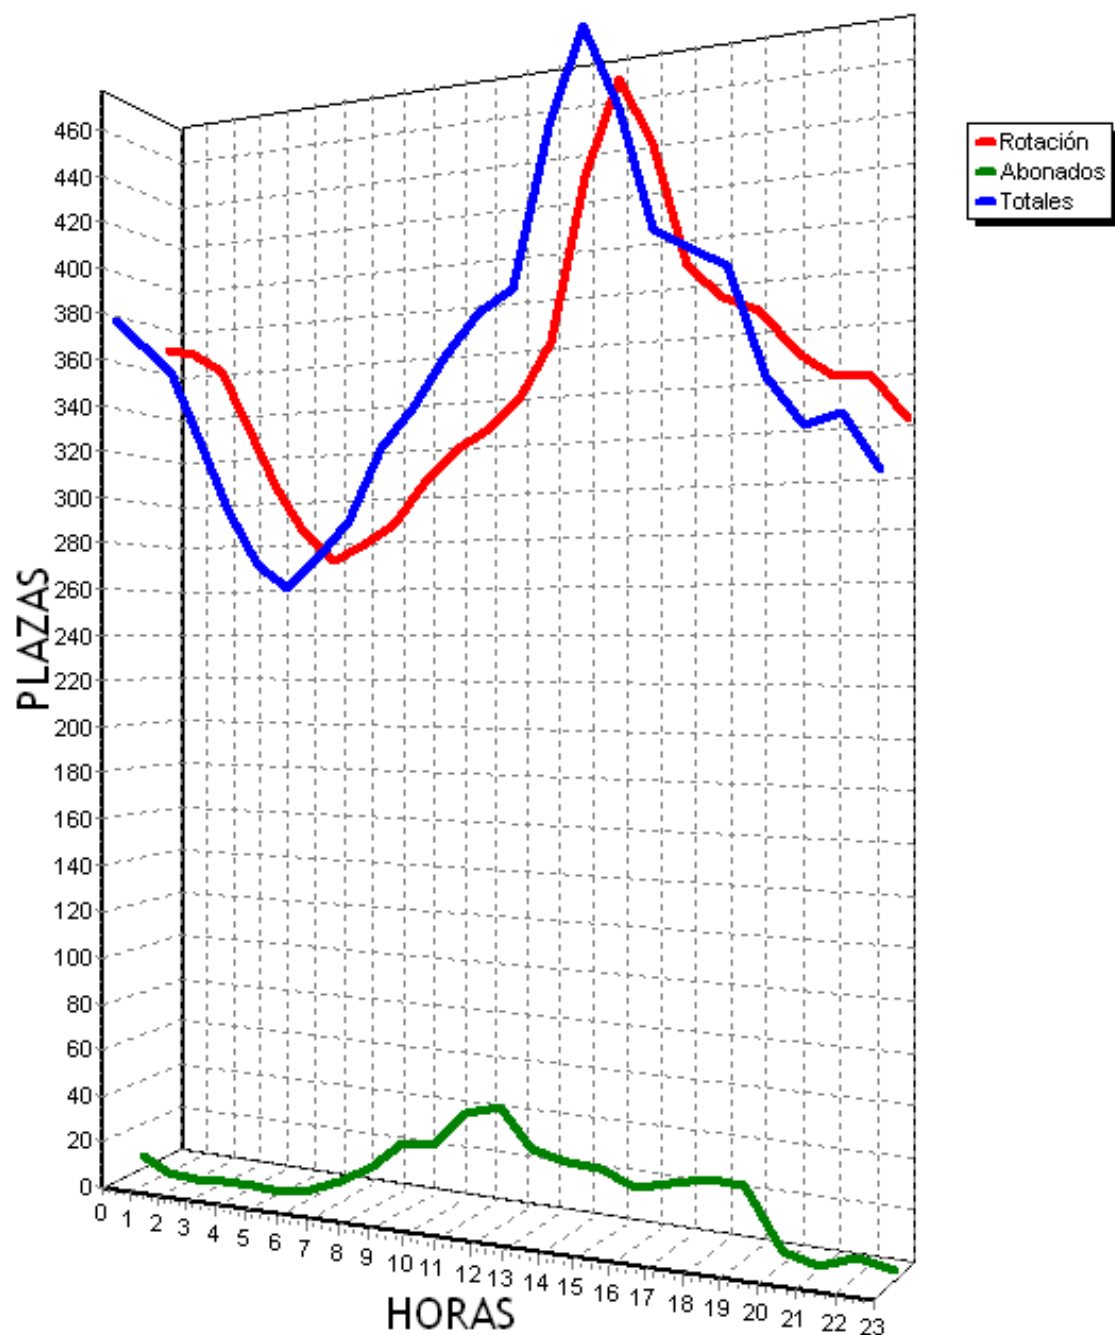

PLAZAS TOTALES DEL PARKING = 719

HORA	ROTACION	ABONADOS	TOTALES
0	371 51%	6 0%	378 52%
1	368 51%	0 0%	366 50%
2	359 49%	0 0%	353 49%
3	334 46%	1 0%	324 45%
4	305 42%	1 0%	293 40%
5	285 39%	0 0%	269 37%
6	273 37%	3 0%	259 36%
7	279 38%	9 1%	271 37%
8	287 39%	17 2%	287 39%
9	304 42%	29 4%	316 43%
10	318 44%	30 4%	331 46%
11	325 45%	44 6%	351 48%
12	337 46%	48 6%	368 51%
13	360 50%	33 4%	376 52%
14	427 59%	30 4%	439 61%
15	464 64%	29 4%	476 66%
16	436 60%	23 3%	442 61%
17	386 53%	26 3%	395 54%
18	373 51%	30 4%	386 53%
19	367 51%	29 4%	379 52%
20	349 48%	6 0%	336 46%
21	340 47%	2 0%	318 44%
22	339 47%	7 0%	321 44%
23	322 44%	3 0%	300 41%
TOTALES	8308	406	8334