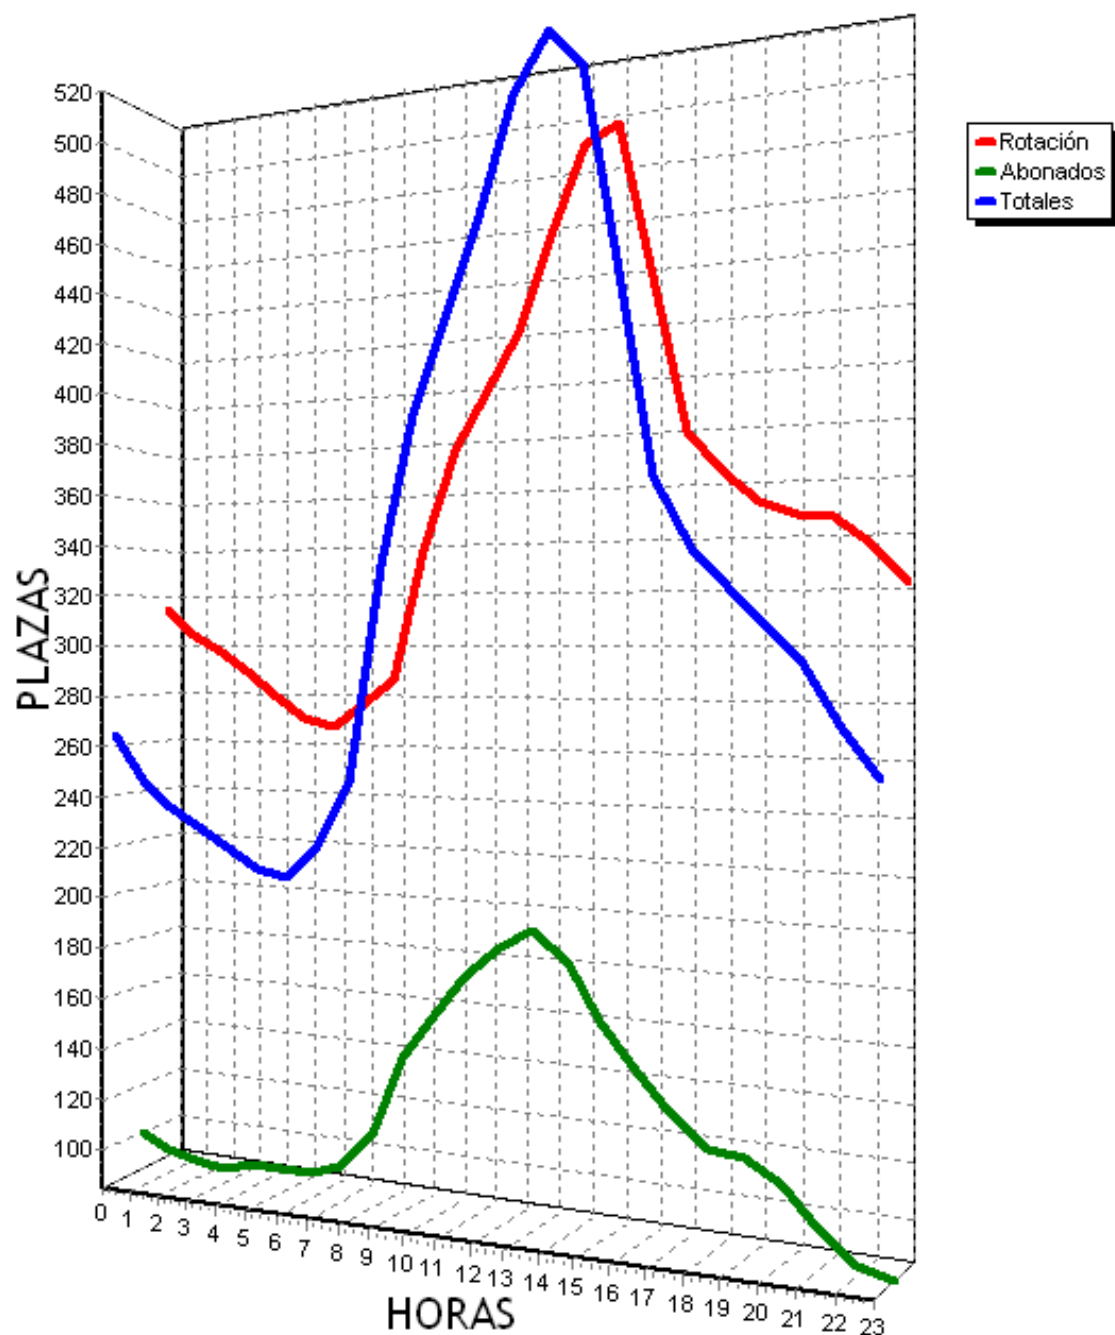

PLAZAS TOTALES DEL PARKING = 719

HORA	ROTACION	ABONADOS	TOTALES			
0	315	43%	100	13%	264	36%
1	304	42%	95	13%	247	34%
2	297	41%	92	12%	237	32%
3	289	40%	91	12%	230	31%
4	279	38%	94	13%	222	30%
5	271	37%	94	13%	214	29%
6	268	37%	95	13%	212	29%
7	276	38%	99	13%	224	31%
8	287	39%	113	15%	249	34%
9	337	46%	144	20%	330	45%
10	375	52%	161	22%	385	53%
11	395	54%	177	24%	419	58%
12	419	58%	189	26%	456	63%
13	454	63%	196	27%	498	69%
14	487	67%	185	25%	520	72%
15	493	68%	165	22%	506	70%
16	436	60%	148	20%	432	60%
17	378	52%	134	18%	360	50%
18	363	50%	123	17%	334	46%
19	352	48%	121	16%	321	44%
20	347	48%	113	15%	308	42%
21	346	48%	99	13%	294	40%
22	336	46%	88	12%	272	37%
23	323	44%	85	11%	256	35%
TOTALES	8427		3001		7790