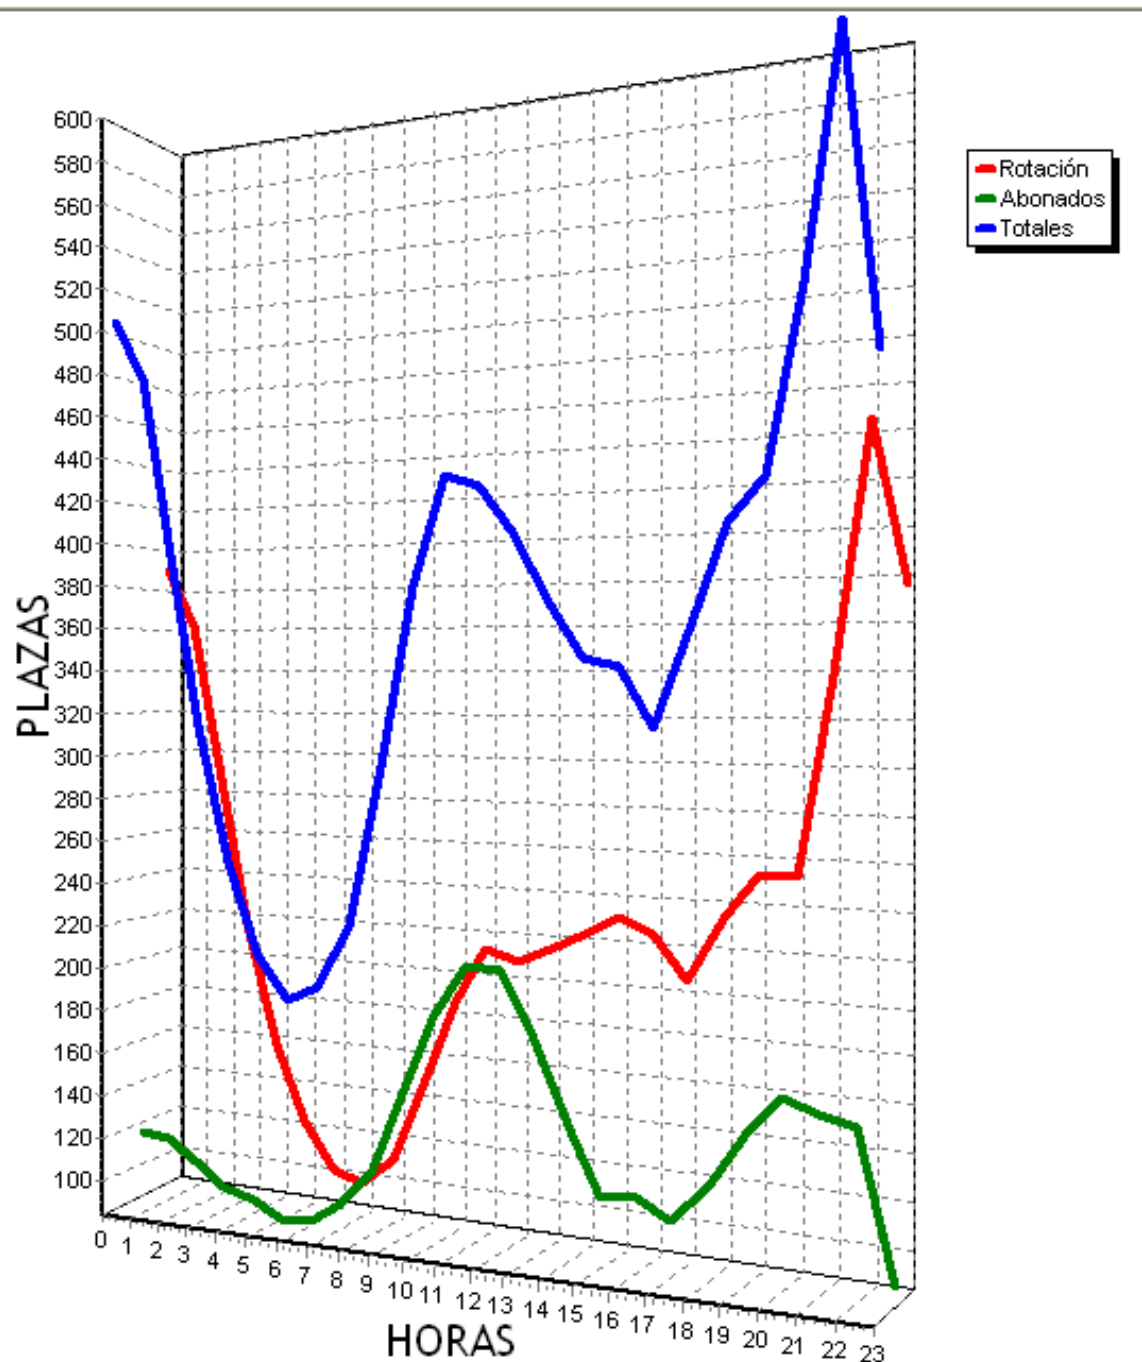

PLAZAS TOTALES DEL PARKING = 719

HORA	ROTACION	ABONADOS	TOTALES
0	390 54%	115 15%	506 70%
1	362 50%	114 15%	477 66%
2	287 39%	105 14%	393 54%
3	217 30%	95 13%	314 43%
4	160 22%	91 12%	252 35%
5	125 17%	84 11%	210 29%
6	104 14%	86 11%	191 26%
7	100 13%	96 13%	198 27%
8	113 15%	113 15%	227 31%
9	149 20%	149 20%	298 41%
10	189 26%	187 26%	377 52%
11	214 29%	210 29%	425 59%
12	210 29%	209 29%	420 58%
13	216 30%	182 25%	399 55%
14	224 31%	144 20%	369 51%
15	232 32%	114 15%	346 48%
16	225 31%	116 16%	342 47%
17	207 28%	108 15%	316 43%
18	234 32%	124 17%	359 49%
19	254 35%	147 20%	401 55%
20	254 35%	165 22%	419 58%
21	338 47%	158 21%	496 68%
22	445 61%	155 21%	600 83%
23	376 52%	92 12%	468 65%
TOTALES	5625	3159	8803