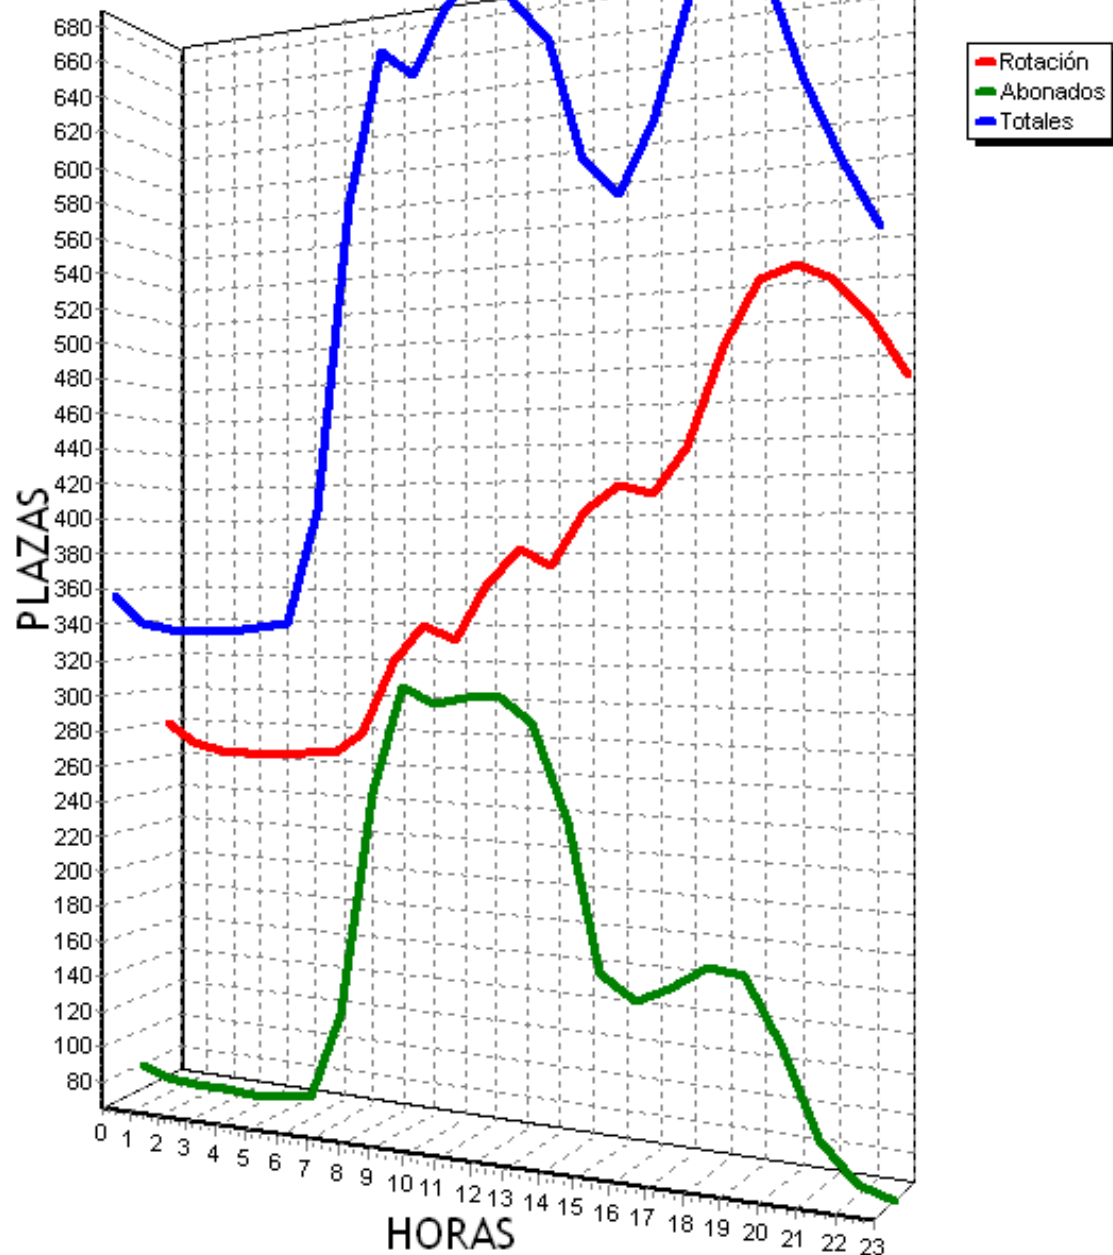

PLAZAS TOTALES DEL PARKING = 719

HORA	ROTACION	ABONADOS	TOTALES
0	278 38%	79 10%	356 49%
1	267 37%	75 10%	340 47%
2	264 36%	74 10%	337 46%
3	264 36%	74 10%	337 46%
4	264 36%	74 10%	337 46%
5	265 36%	75 10%	339 47%
6	267 37%	78 10%	343 47%
7	278 38%	126 17%	404 56%
8	320 44%	249 34%	568 78%
9	341 47%	307 42%	647 89%
10	333 46%	300 41%	633 88%
11	361 50%	303 42%	665 92%
12	383 53%	304 42%	687 95%
13	374 52%	291 40%	665 92%
14	402 55%	240 33%	642 89%
15	416 57%	163 22%	579 80%
16	411 57%	150 20%	561 78%
17	436 60%	159 22%	595 82%
18	487 67%	171 23%	658 91%
19	520 72%	169 23%	688 95%
20	526 73%	135 18%	662 92%
21	518 72%	91 12%	609 84%
22	496 68%	72 10%	568 78%
23	469 65%	66 9%	535 74%
TOTALES	8940	3825	12755