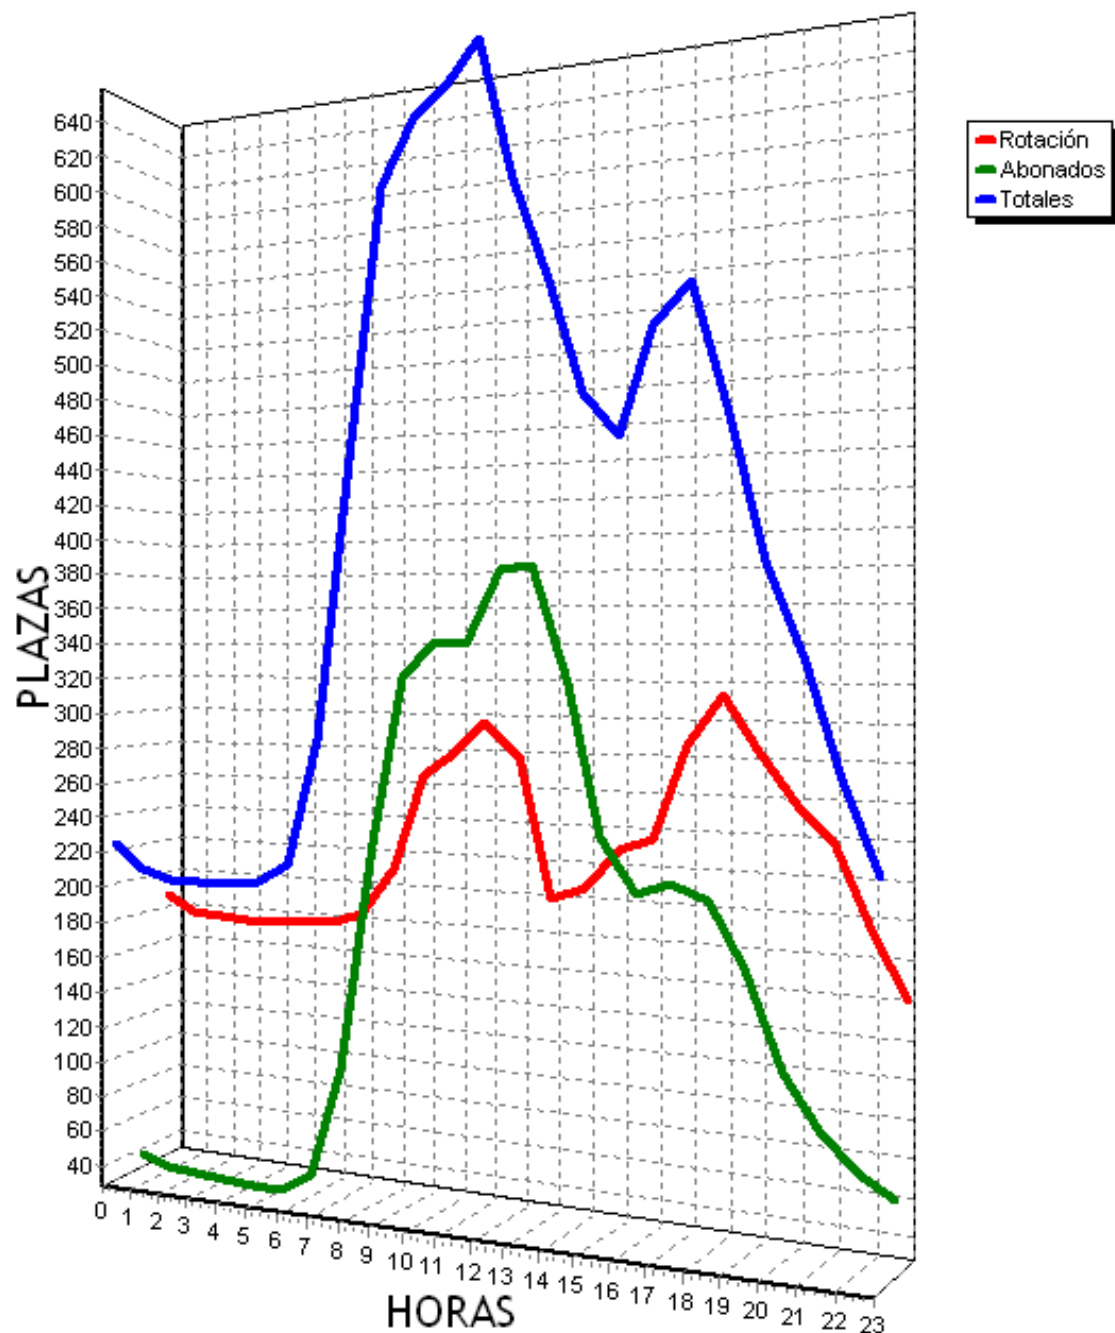

PLAZAS TOTALES DEL PARKING = 719

HORA	ROTACION	ABONADOS	TOTALES
0	187	37	224
1	178	32	210
2	177	31	206
3	177	30	206
4	177	29	206
5	179	30	208
6	179	40	218
7	186	103	288
8	212	229	440
9	266	321	585
10	280	341	620
11	296	340	635
12	279	380	658
13	201	381	582
14	209	319	527
15	231	239	469
16	237	210	447
17	286	217	501
18	313	209	521
19	284	176	459
20	257	125	381
21	239	98	335
22	196	79	274
23	162	67	228
TOTALES	5388	4063	9428