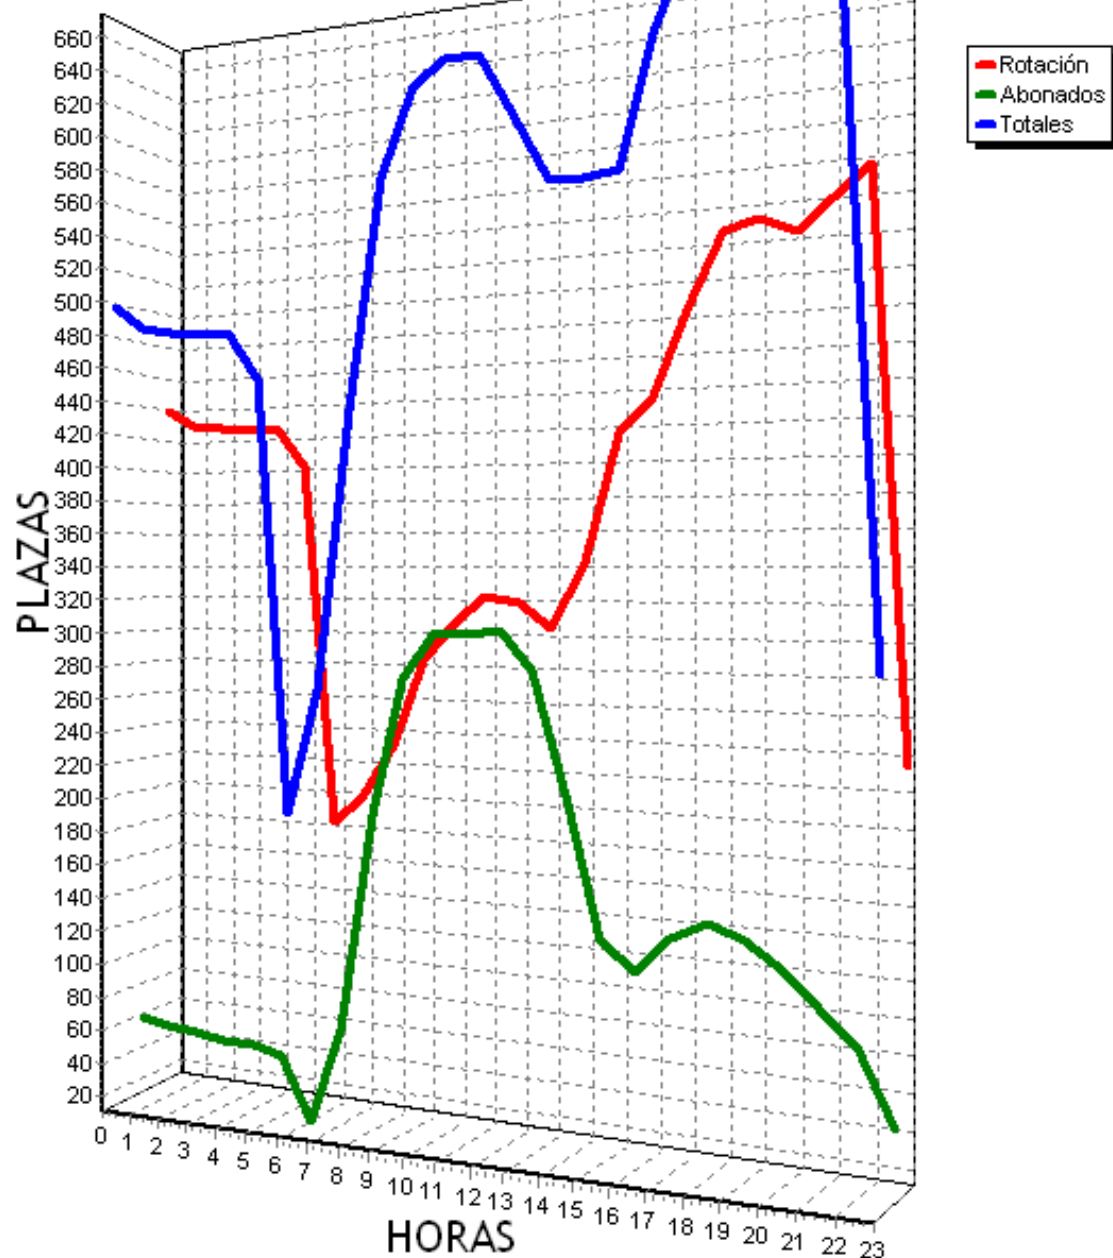

PLAZAS TOTALES DEL PARKING = 719

HORA	ROTACION	ABONADOS	TOTALES
0	439 61%	59 8%	498 69%
1	428 59%	56 7%	484 67%
2	426 59%	54 7%	480 66%
3	425 59%	52 7%	478 66%
4	425 59%	52 7%	478 66%
5	401 55%	49 6%	450 62%
6	186 25%	12 1%	198 27%
7	201 27%	69 9%	270 37%
8	234 32%	196 27%	430 59%
9	285 39%	275 38%	560 77%
10	307 42%	302 42%	609 84%
11	322 44%	301 41%	623 86%
12	319 44%	304 42%	623 86%
13	305 42%	283 39%	587 81%
14	342 47%	208 28%	550 76%
15	416 57%	134 18%	550 76%
16	434 60%	119 16%	552 76%
17	482 67%	139 19%	622 86%
18	524 72%	148 20%	673 93%
19	529 73%	141 19%	671 93%
20	521 72%	127 17%	648 90%
21	538 74%	109 15%	648 90%
22	554 77%	91 12%	646 89%
23	236 32%	50 6%	286 39%
TOTALES	9279	3330	12614