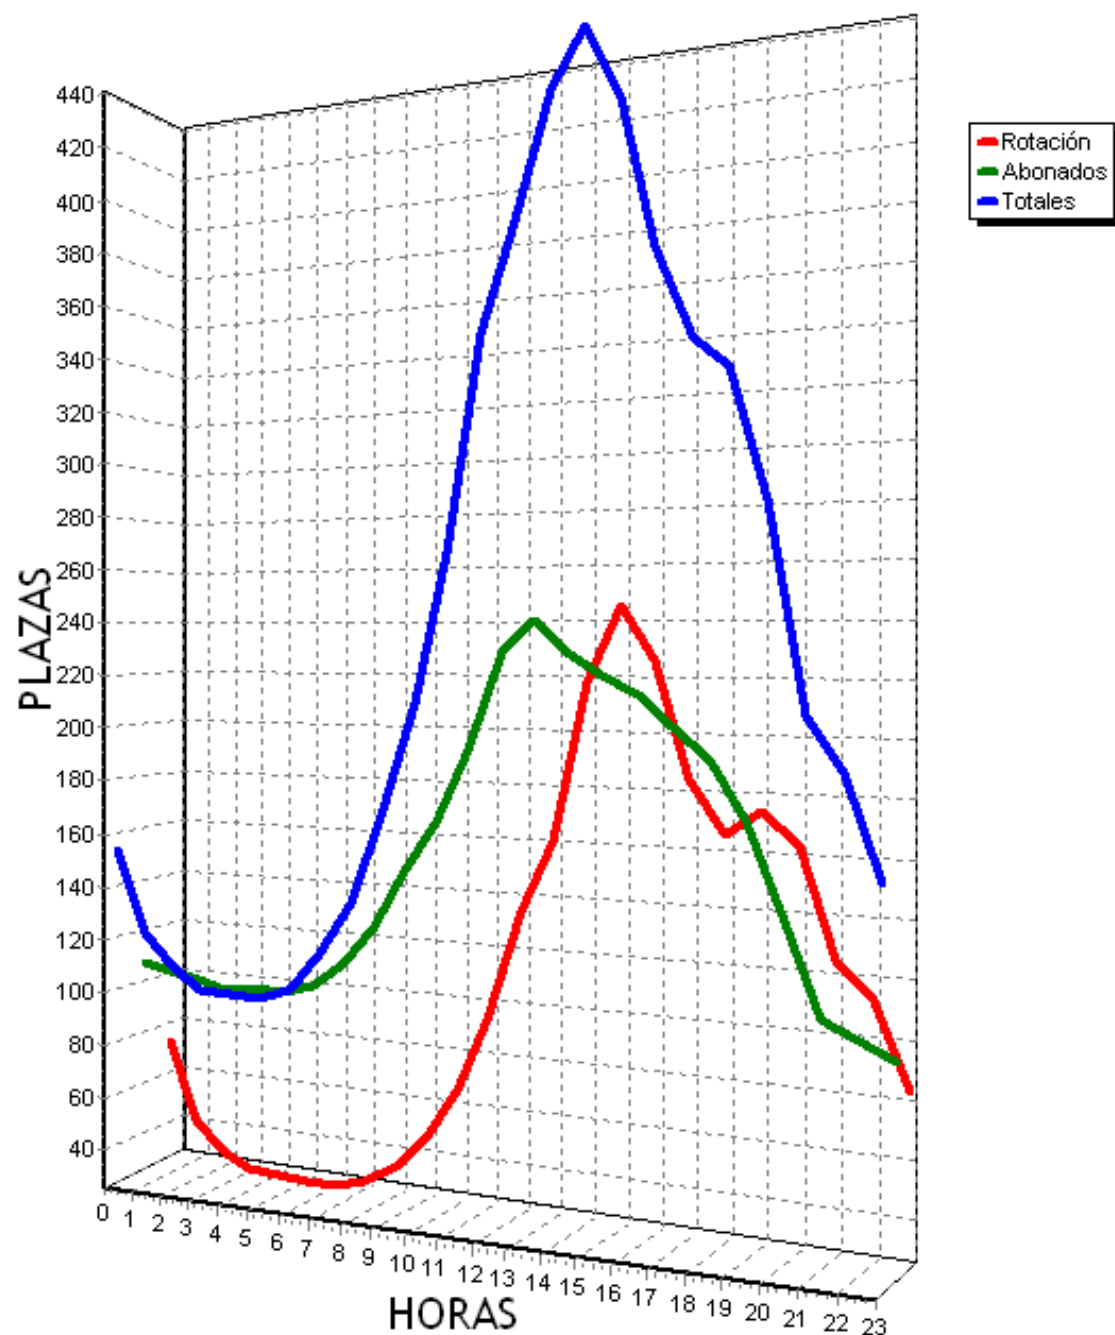

PLAZAS TOTALES DEL PARKING = 719

HORA	ROTACION		ABONADOS		TOTALES	
0	72	10%	107	14%	153	21%
1	42	5%	105	14%	122	16%
2	32	4%	103	14%	110	15%
3	27	3%	100	13%	103	14%
4	26	3%	101	14%	102	14%
5	26	3%	101	14%	102	14%
6	26	3%	105	14%	106	14%
7	30	4%	114	15%	120	16%
8	36	5%	129	17%	140	19%
9	49	6%	149	20%	173	24%
10	68	9%	168	23%	211	29%
11	95	13%	194	26%	264	36%
12	135	18%	229	31%	339	47%
13	161	22%	240	33%	377	52%
14	219	30%	228	31%	421	58%
15	245	34%	221	30%	441	61%
16	226	31%	214	29%	415	57%
17	185	25%	204	28%	364	50%
18	166	23%	193	26%	333	46%
19	175	24%	172	23%	323	44%
20	164	22%	140	19%	279	38%
21	126	17%	109	15%	209	29%
22	113	15%	103	14%	191	26%
23	84	11%	97	13%	156	21%
TOTALES	2528		3626		5554