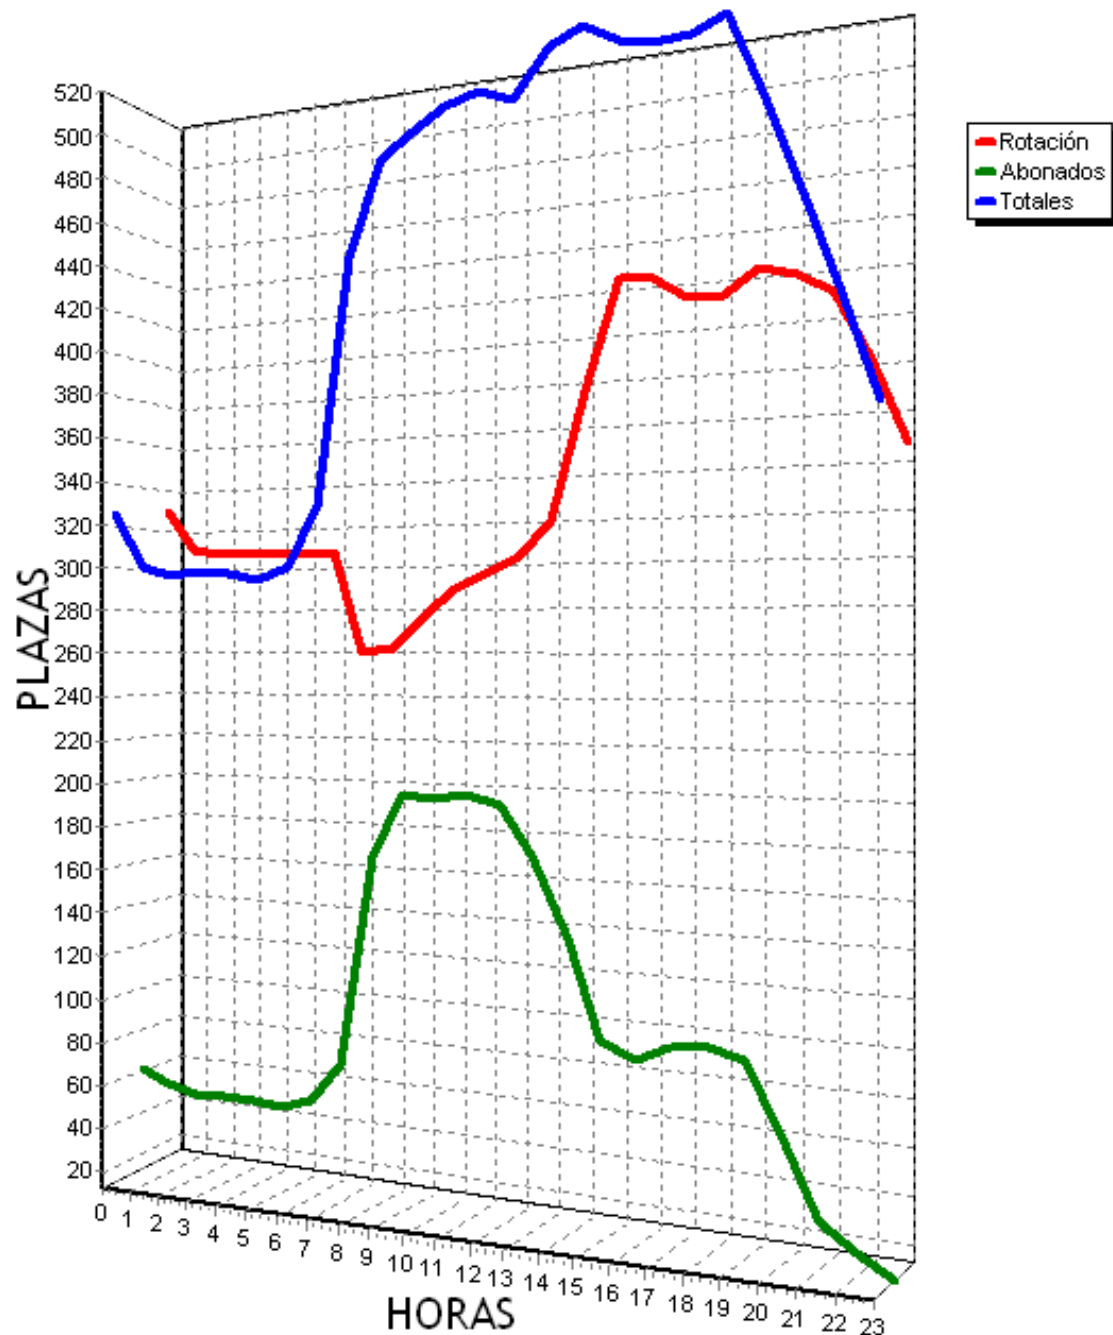

PLAZAS TOTALES DEL PARKING = 719

HORA	ROTACION	ABONADOS	TOTALES
0	329 45%	61 8%	325 45%
1	310 43%	55 7%	300 41%
2	307 42%	53 7%	295 41%
3	307 42%	54 7%	297 41%
4	307 42%	54 7%	296 41%
5	306 42%	53 7%	294 40%
6	307 42%	57 7%	299 41%
7	261 36%	75 10%	325 45%
8	263 36%	170 23%	433 60%
9	277 38%	198 27%	475 66%
10	289 40%	197 27%	485 67%
11	295 41%	199 27%	494 68%
12	303 42%	195 27%	498 69%
13	319 44%	174 24%	493 68%
14	374 52%	139 19%	513 71%
15	422 58%	98 13%	520 72%
16	421 58%	91 12%	512 71%
17	411 57%	98 13%	509 70%
18	411 57%	99 13%	510 70%
19	422 58%	95 13%	517 71%
20	417 57%	64 8%	481 66%
21	409 56%	33 4%	442 61%
22	380 52%	22 3%	402 55%
23	346 48%	13 1%	359 49%
TOTALES	8193	2347	10074