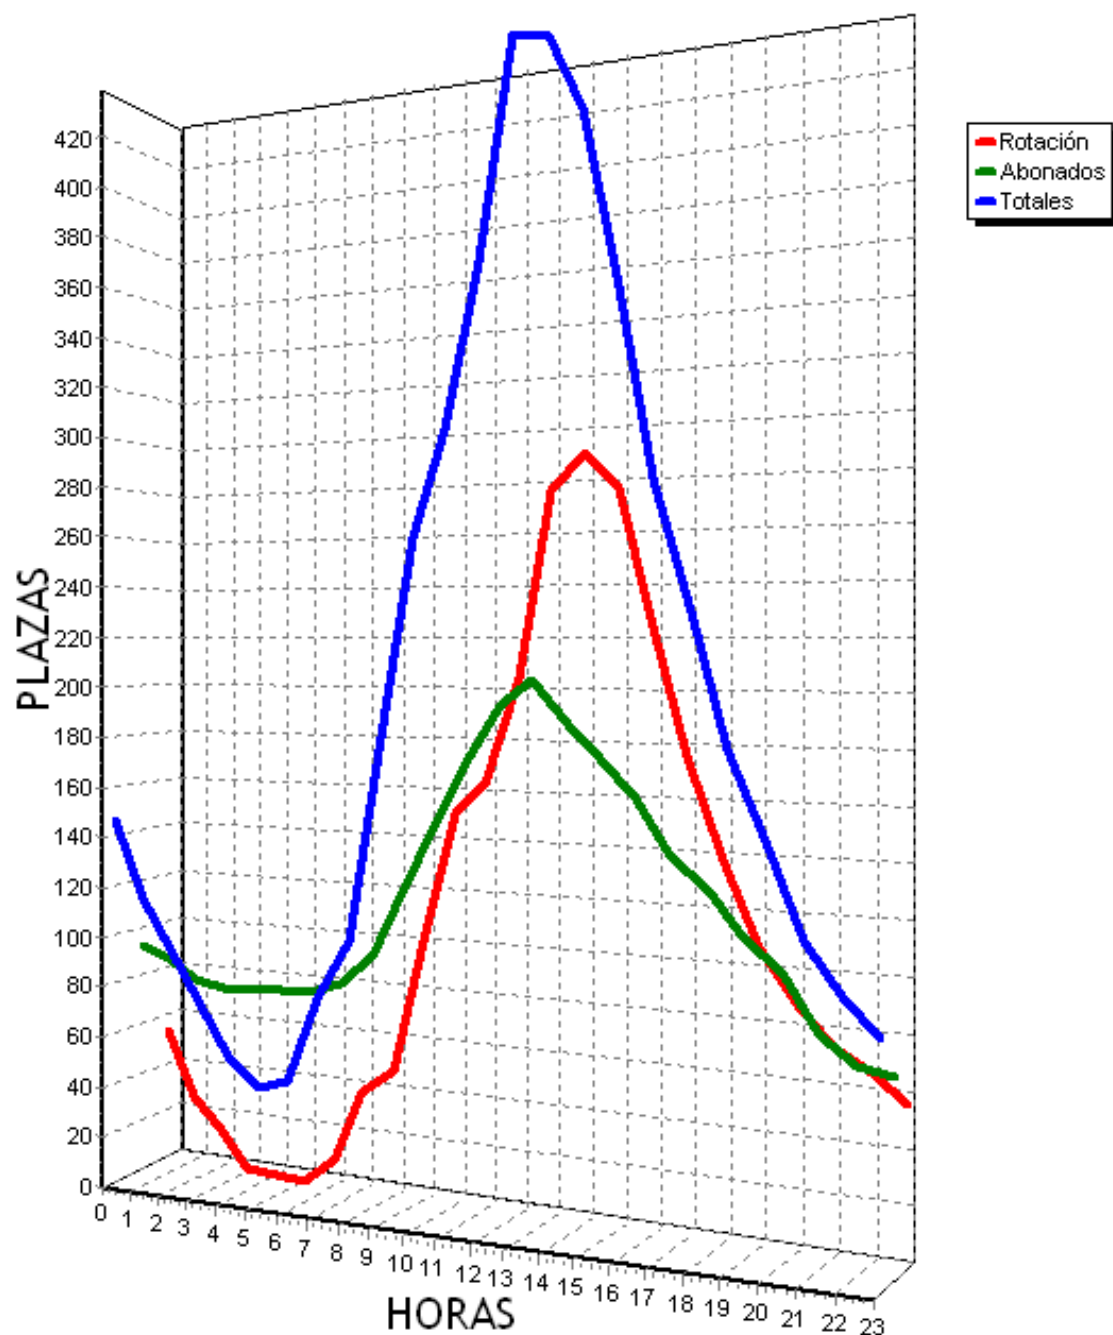

PLAZAS TOTALES DEL PARKING = 719

HORA	ROTACION	ABONADOS	TOTALES
0	53 7%	93 12%	146 20%
1	27 3%	88 12%	115 15%
2	15 2%	81 11%	96 13%
3	1 0%	79 10%	76 10%
4	0 0%	79 10%	57 7%
5	0 0%	80 11%	45 6%
6	10 1%	80 11%	49 6%
7	39 5%	85 11%	83 11%
8	49 6%	97 13%	105 14%
9	101 14%	122 16%	182 25%
10	151 21%	148 20%	257 35%
11	164 22%	173 24%	296 41%
12	204 28%	194 26%	357 49%
13	275 38%	204 28%	438 60%
14	289 40%	188 26%	436 60%
15	275 38%	175 24%	408 56%
16	224 31%	161 22%	344 47%
17	176 24%	141 19%	276 38%
18	139 19%	130 18%	228 31%
19	108 15%	114 15%	181 25%
20	89 12%	102 14%	150 20%
21	75 10%	82 11%	116 16%
22	67 9%	72 10%	98 13%
23	57 7%	69 9%	85 11%
TOTALES	2588	2837	4624