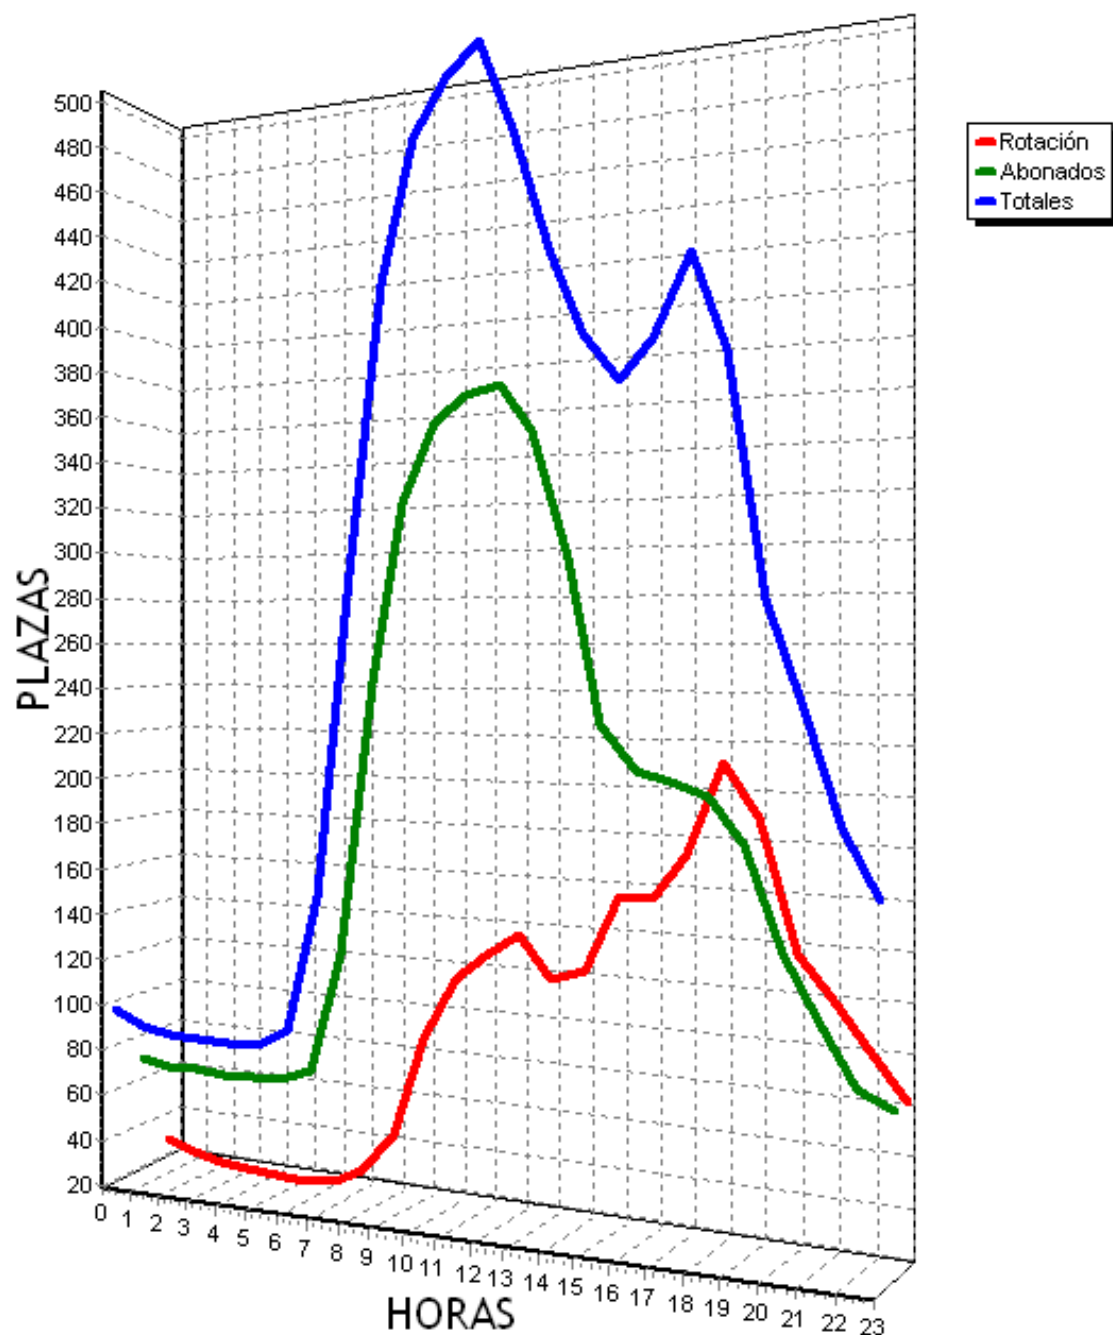

PLAZAS TOTALES DEL PARKING = 719

HORA	ROTACION	ABONADOS	TOTALES
0	27 3%	70 9%	96 13%
1	23 3%	67 9%	90 12%
2	21 2%	68 9%	88 12%
3	20 2%	67 9%	87 12%
4	19 2%	68 9%	87 12%
5	19 2%	69 9%	88 12%
6	21 2%	74 10%	96 13%
7	28 3%	126 17%	154 21%
8	46 6%	243 33%	289 40%
9	89 12%	319 44%	408 56%
10	116 16%	352 48%	468 65%
11	127 17%	363 50%	490 68%
12	137 19%	367 51%	504 70%
13	119 16%	347 48%	466 64%
14	124 17%	294 40%	417 57%
15	155 21%	227 31%	382 53%
16	155 21%	209 29%	363 50%
17	174 24%	205 28%	379 52%
18	212 29%	199 27%	412 57%
19	191 26%	181 25%	372 51%
20	137 19%	140 19%	277 38%
21	120 16%	115 15%	235 32%
22	100 13%	90 12%	191 26%
23	83 11%	83 11%	165 22%
TOTALES	2263	4343	6604