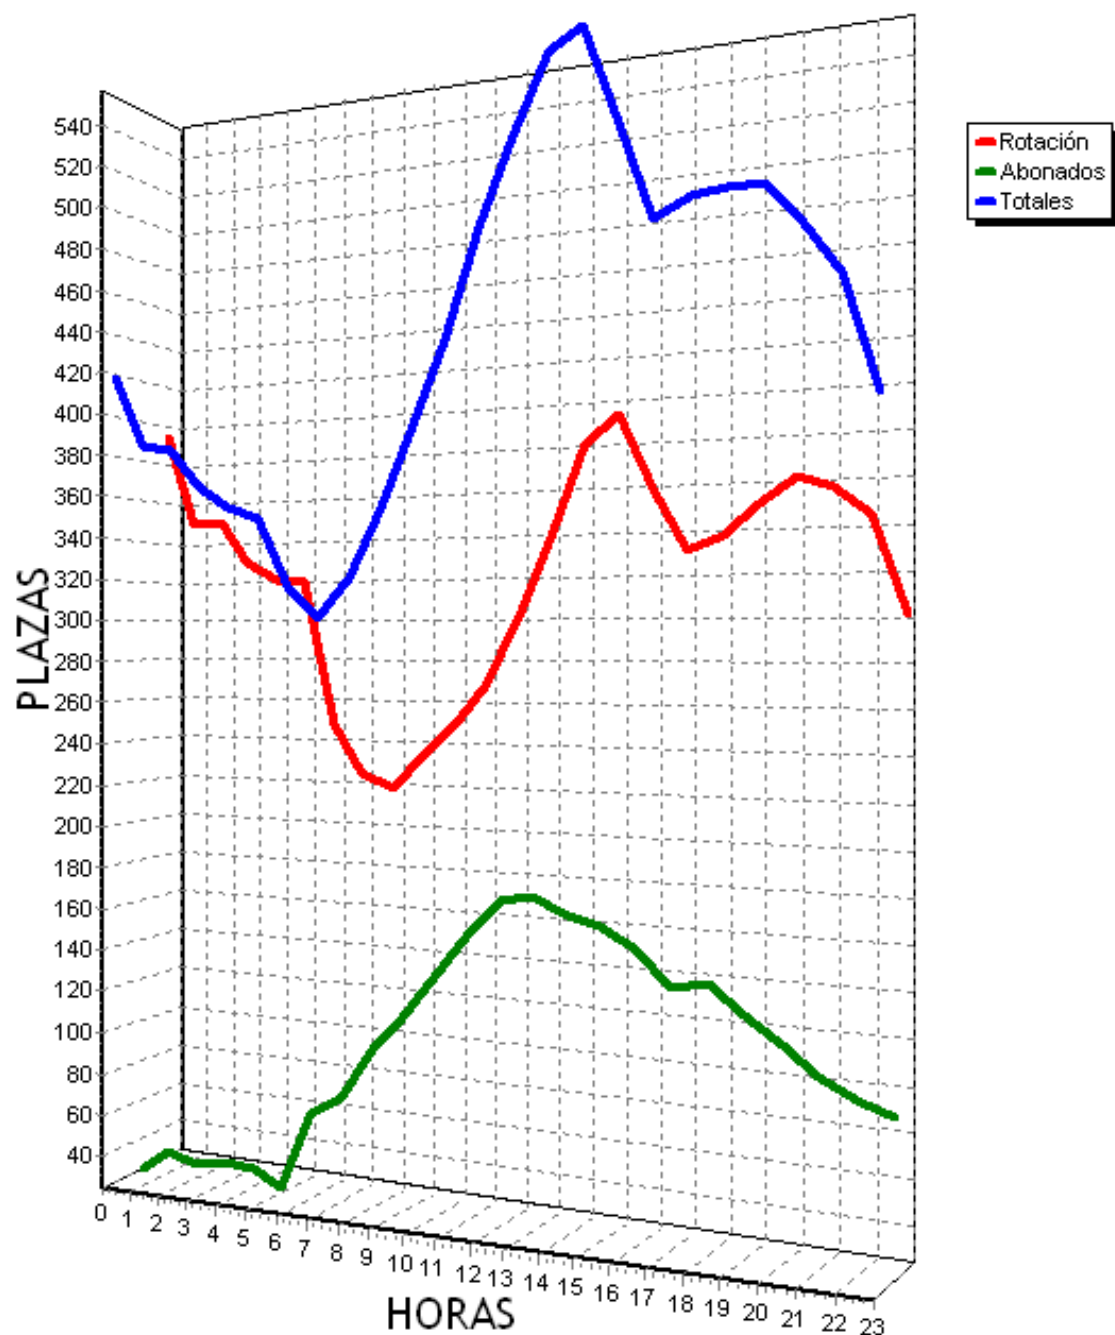

PLAZAS TOTALES DEL PARKING = 719

HORA	ROTACION	ABONADOS	TOTALES
0	394	25	419
1	349	35	384
2	349	32	381
3	328	35	363
4	320	34	353
5	319	28	347
6	249	66	315
7	226	74	300
8	220	99	319
9	236	115	350
10	251	136	387
11	269	155	424
12	301	172	473
13	337	175	512
14	379	168	547
15	392	164	556
16	358	154	512
17	330	139	469
18	336	142	478
19	350	130	480
20	361	119	480
21	356	106	462
22	343	98	441
23	301	92	392
TOTALES	7654	2493	10144