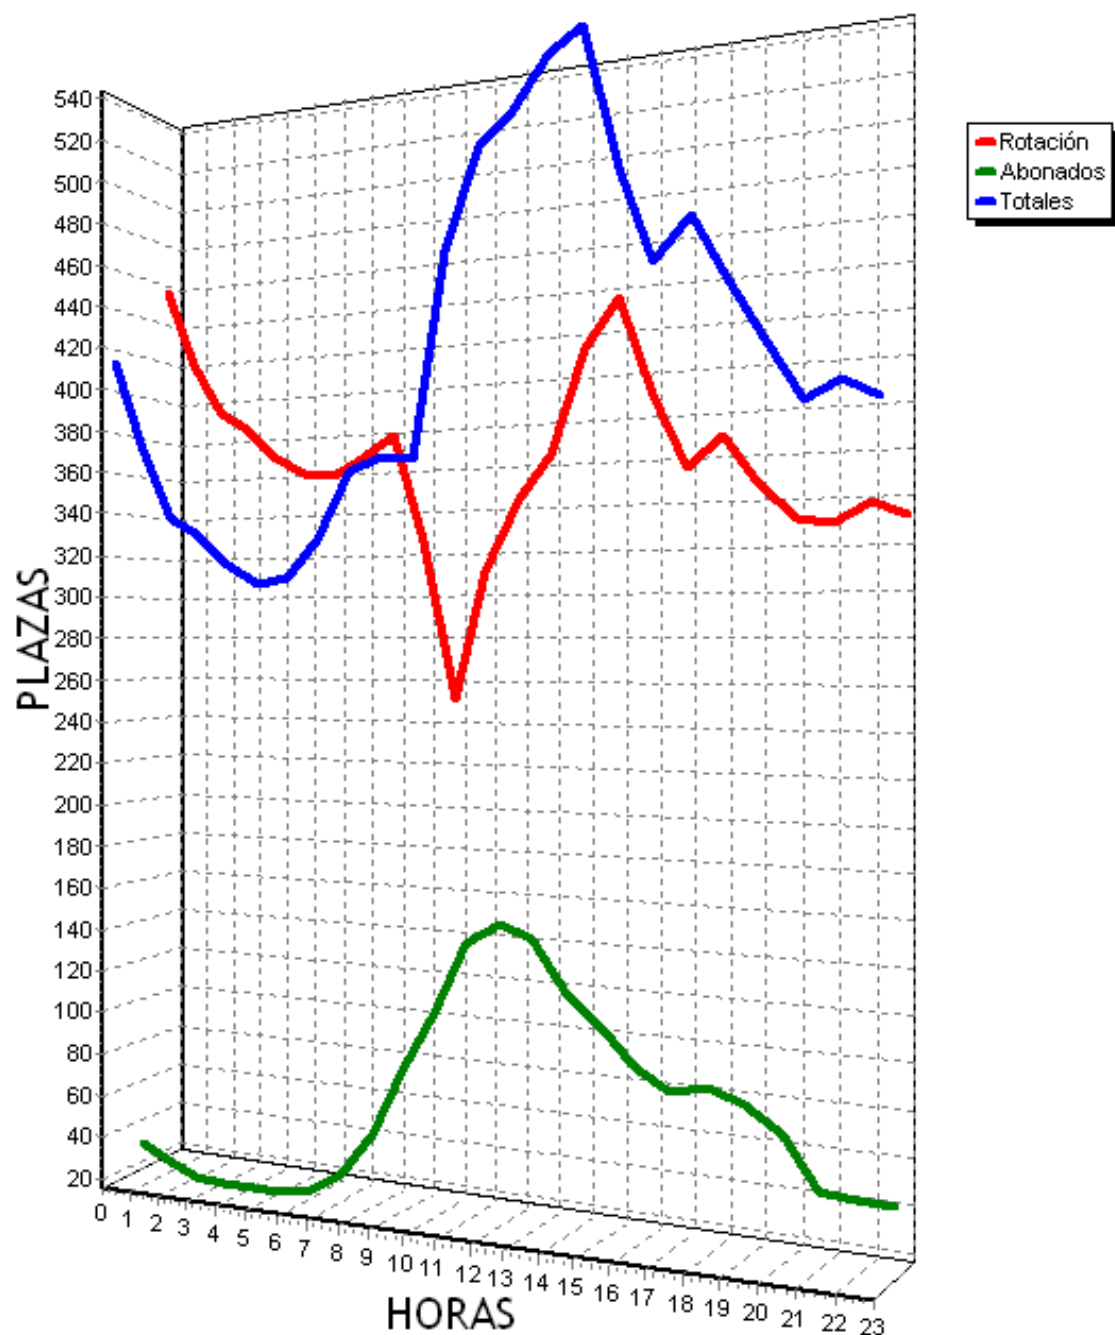

PLAZAS TOTALES DEL PARKING = 719

HORA	ROTACION	ABONADOS	TOTALES
0	456 63%	29 4%	414 57%
1	418 58%	23 3%	370 51%
2	392 54%	17 2%	338 47%
3	384 53%	16 2%	329 45%
4	369 51%	16 2%	314 43%
5	360 50%	16 2%	305 42%
6	358 49%	20 2%	308 42%
7	366 50%	29 4%	325 45%
8	376 52%	50 6%	355 49%
9	325 45%	81 11%	362 50%
10	251 34%	109 15%	360 50%
11	310 43%	142 19%	452 62%
12	344 47%	152 21%	496 68%
13	364 50%	146 20%	510 70%
14	411 57%	122 16%	533 74%
15	432 60%	111 15%	543 75%
16	387 53%	93 12%	480 66%
17	355 49%	84 11%	439 61%
18	369 51%	88 12%	458 63%
19	347 48%	83 11%	430 59%
20	331 46%	71 9%	403 56%
21	329 45%	49 6%	378 52%
22	338 47%	47 6%	385 53%
23	332 46%	46 6%	378 52%
TOTALES	8704	1640	9665