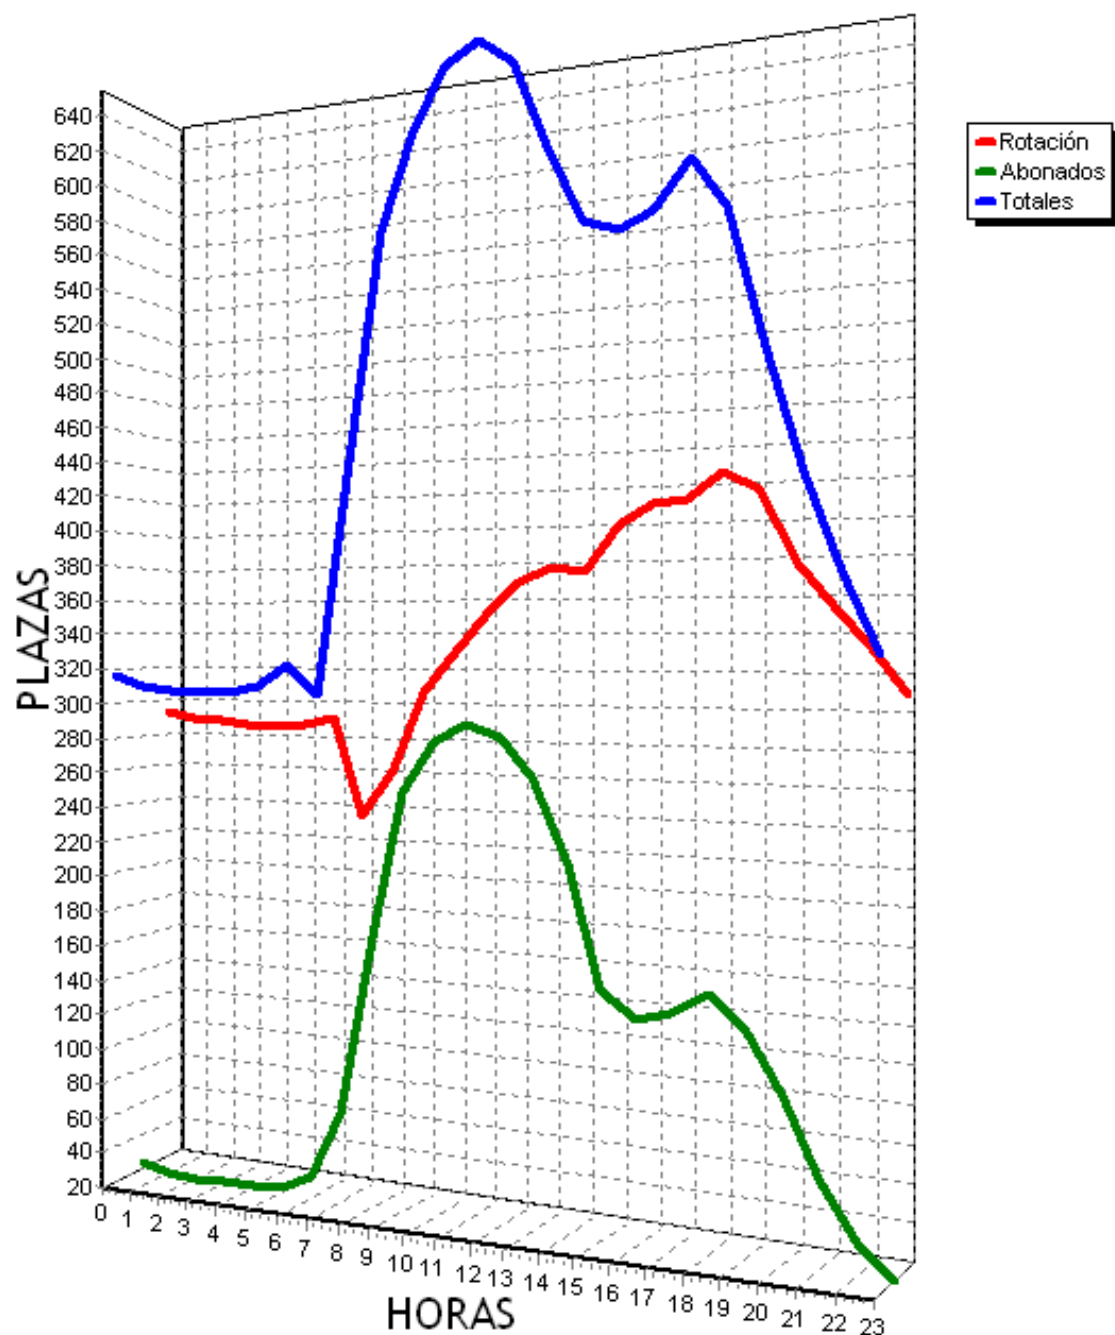

PLAZAS TOTALES DEL PARKING = 719

HORA	ROTACION	ABONADOS	TOTALES
0	293 40%	23 3%	316 43%
1	290 40%	20 2%	310 43%
2	288 40%	20 2%	308 42%
3	286 39%	21 2%	306 42%
4	285 39%	21 2%	306 42%
5	287 39%	23 3%	311 43%
6	291 40%	31 4%	322 44%
7	236 32%	71 9%	307 42%
8	263 36%	171 23%	434 60%
9	306 42%	252 35%	558 77%
10	330 45%	281 39%	610 84%
11	351 48%	291 40%	643 89%
12	369 51%	284 39%	654 90%
13	376 52%	263 36%	639 88%
14	374 52%	217 30%	591 82%
15	399 55%	152 21%	552 76%
16	409 56%	138 19%	547 76%
17	412 57%	143 19%	555 77%
18	425 59%	154 21%	579 80%
19	416 57%	138 19%	554 77%
20	376 52%	106 14%	483 67%
21	354 49%	66 9%	419 58%
22	333 46%	37 5%	370 51%
23	309 42%	20 2%	330 45%
TOTALES	8058	2943	11004