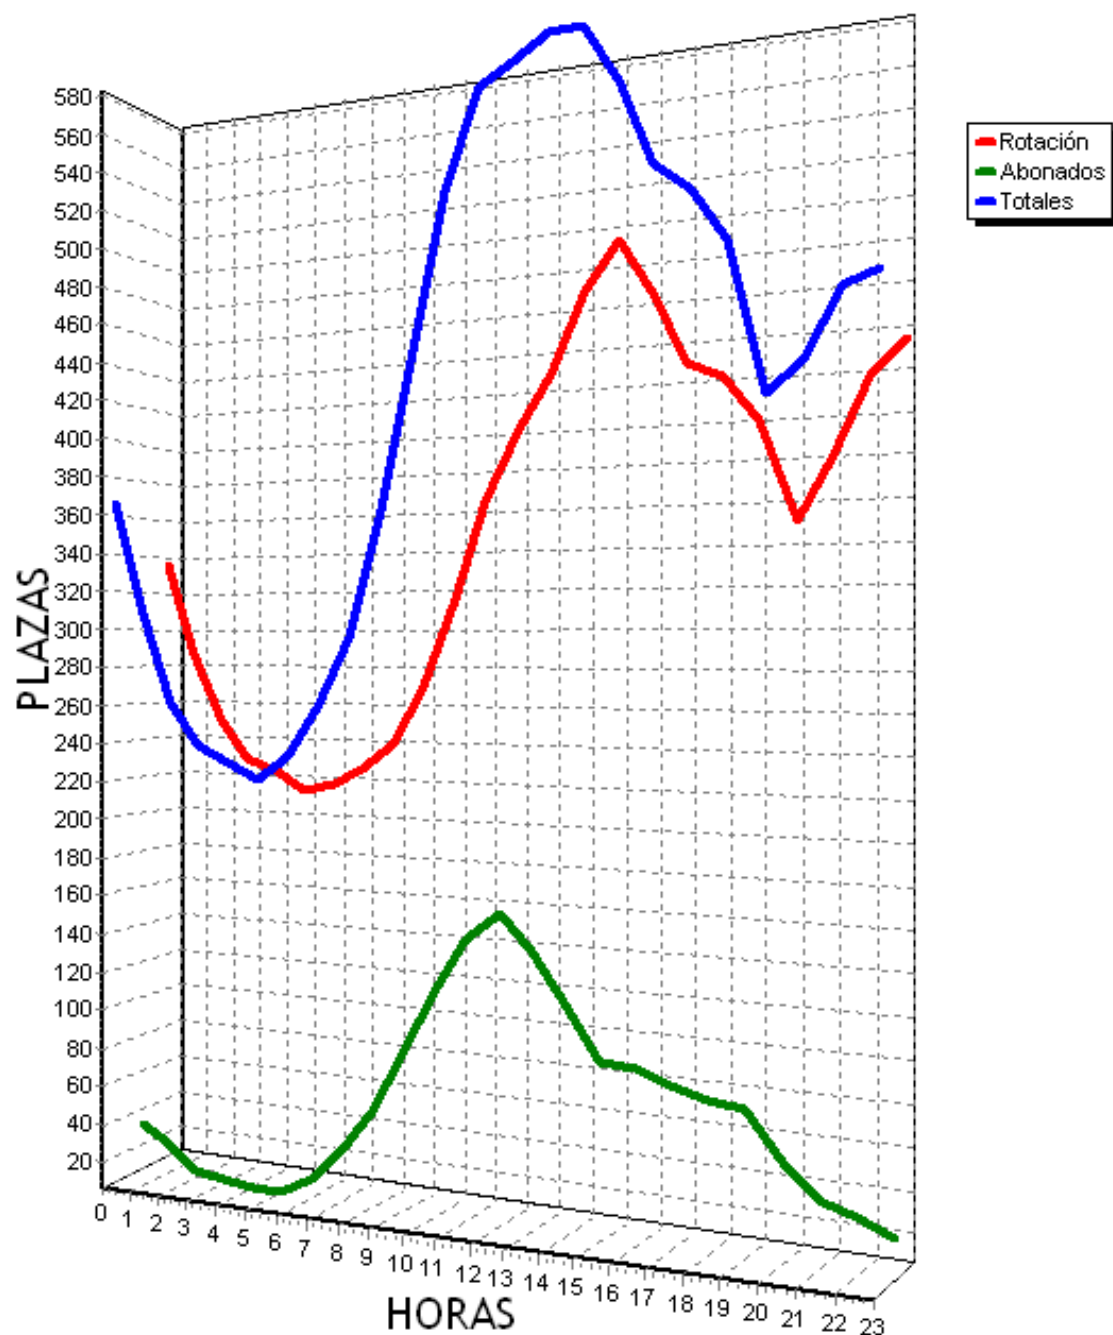

PLAZAS TOTALES DEL PARKING = 719

HORA	ROTACION	ABONADOS	TOTALES
0	336 46%	32 4%	367 51%
1	286 39%	23 3%	308 42%
2	250 34%	11 1%	261 36%
3	230 31%	9 1%	239 33%
4	224 31%	7 0%	231 32%
5	215 29%	7 0%	223 31%
6	219 30%	16 2%	235 32%
7	227 31%	34 4%	261 36%
8	240 33%	56 7%	296 41%
9	271 37%	87 12%	358 49%
10	315 43%	120 16%	436 60%
11	364 50%	147 20%	511 71%
12	400 55%	160 22%	559 77%
13	426 59%	143 19%	569 79%
14	465 64%	116 16%	581 80%
15	489 68%	93 12%	582 80%
16	462 64%	91 12%	553 76%
17	428 59%	85 11%	513 71%
18	420 58%	80 11%	500 69%
19	398 55%	78 10%	476 66%
20	350 48%	55 7%	405 56%
21	380 52%	39 5%	419 58%
22	418 58%	34 4%	452 62%
23	433 60%	25 3%	458 63%
TOTALES	8246	1548	9793