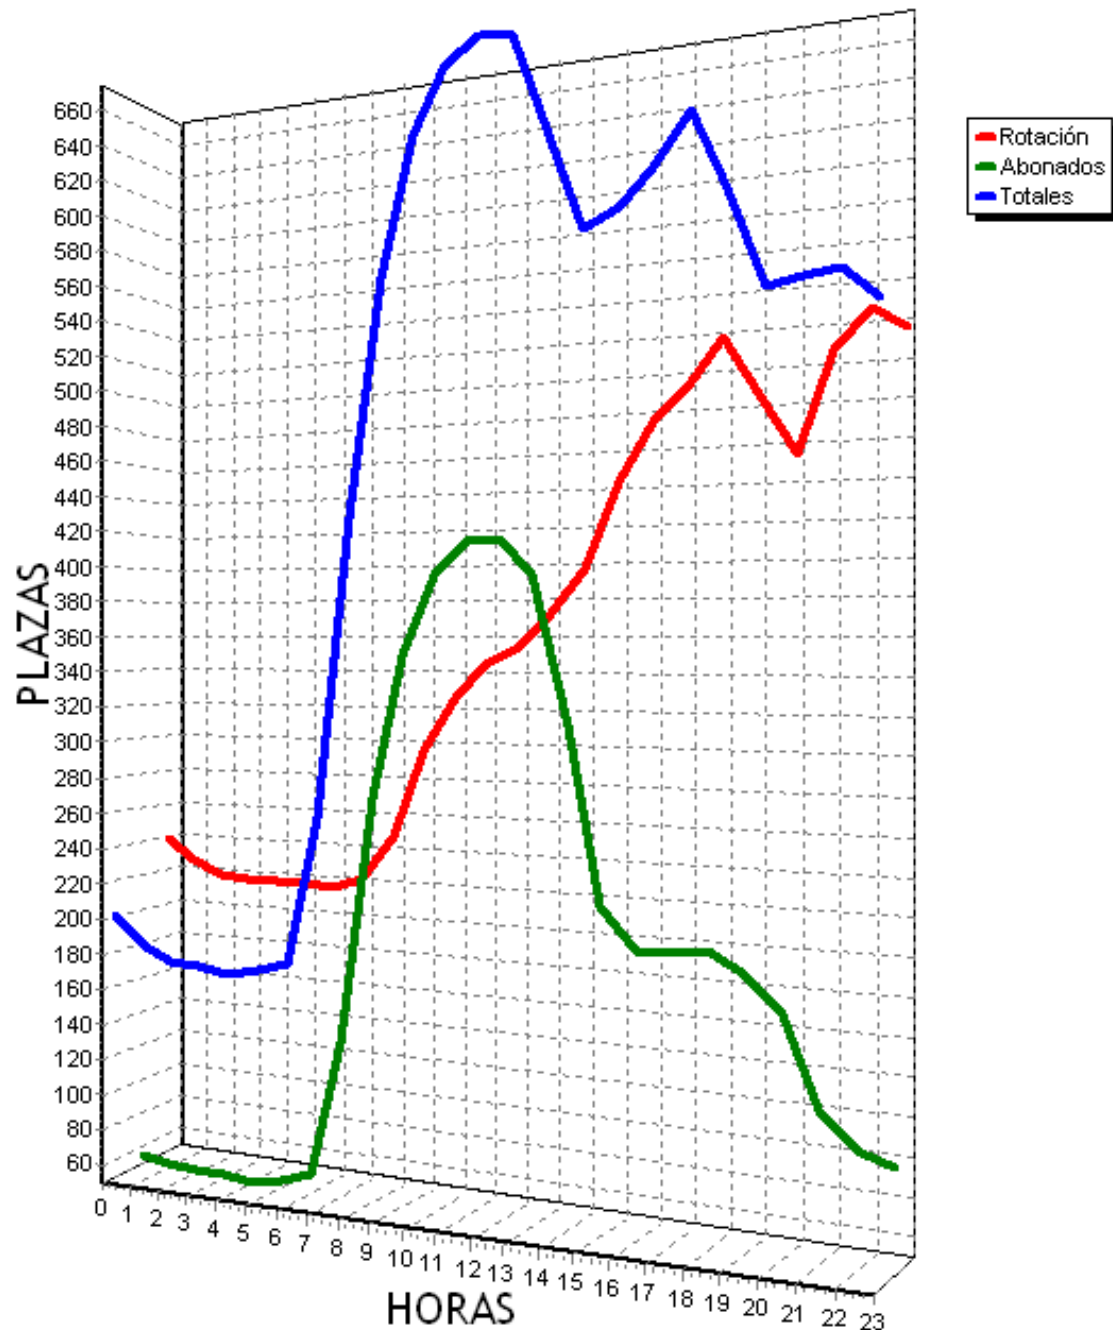

PLAZAS TOTALES DEL PARKING = 719

HORA	ROTACION	ABONADOS	TOTALES
0	239	56	200
1	227	52	184
2	220	52	176
3	219	52	176
4	218	50	173
5	218	54	176
6	217	60	182
7	223	135	263
8	248	272	425
9	296	350	551
10	326	394	625
11	345	411	660
12	355	413	673
13	373	392	670
14	397	314	616
15	442	221	568
16	472	199	577
17	490	200	594
18	514	202	621
19	485	191	581
20	454	172	531
21	504	127	535
22	524	109	538
23	515	102	522
TOTALES	8521	4580	10817