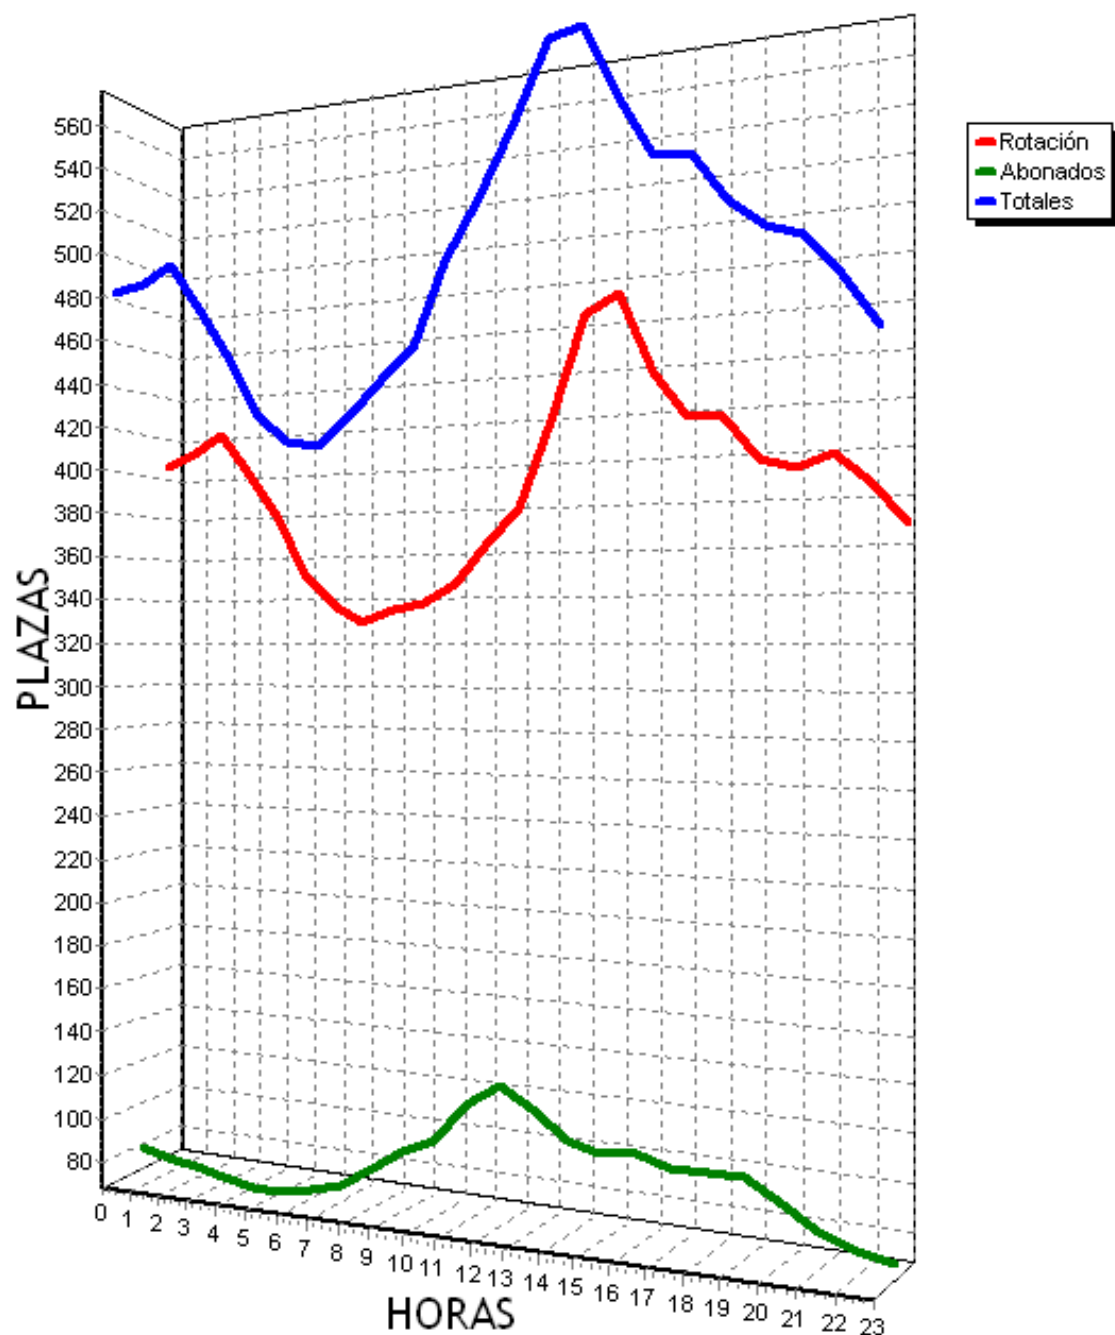

PLAZAS TOTALES DEL PARKING = 719

HORA	ROTACION		ABONADOS		TOTALES	
0	406	56%	78	10%	484	67%
1	412	57%	75	10%	487	67%
2	420	58%	73	10%	494	68%
3	402	55%	71	9%	473	65%
4	380	52%	68	9%	449	62%
5	352	48%	69	9%	422	58%
6	337	46%	72	10%	409	56%
7	330	45%	76	10%	406	56%
8	335	46%	85	11%	419	58%
9	338	47%	95	13%	433	60%
10	346	48%	101	14%	447	62%
11	363	50%	119	16%	483	67%
12	379	52%	129	17%	508	70%
13	417	57%	120	16%	537	74%
14	462	64%	109	15%	571	79%
15	470	65%	105	14%	575	79%
16	436	60%	107	14%	543	75%
17	416	57%	102	14%	518	72%
18	415	57%	102	14%	517	71%
19	396	55%	102	14%	497	69%
20	393	54%	93	12%	486	67%
21	398	55%	83	11%	481	66%
22	386	53%	78	10%	464	64%
23	368	51%	74	10%	443	61%
TOTALES	9357		2186		11546