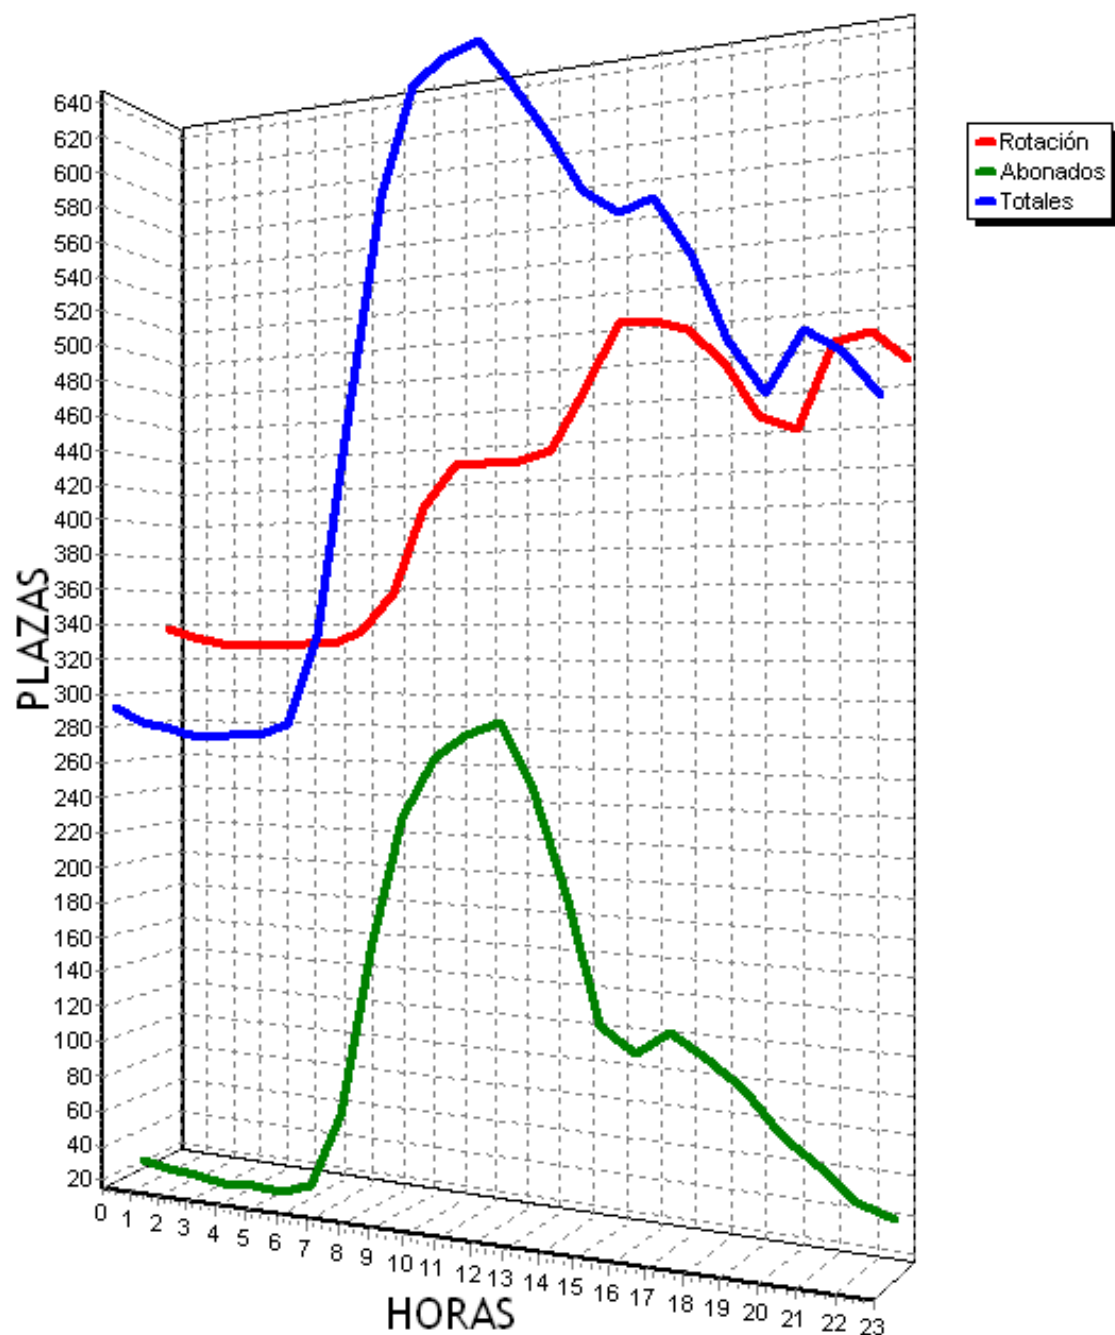

PLAZAS TOTALES DEL PARKING = 719

HORA	ROTACION	ABONADOS	TOTALES			
0	338	47%	22	3%	292	40%
1	332	46%	19	2%	283	39%
2	329	45%	18	2%	279	38%
3	328	45%	16	2%	276	38%
4	328	45%	17	2%	277	38%
5	329	45%	16	2%	277	38%
6	329	45%	23	3%	284	39%
7	336	46%	64	8%	333	46%
8	358	49%	164	22%	455	63%
9	405	56%	232	32%	569	79%
10	429	59%	266	36%	627	87%
11	428	59%	279	38%	639	88%
12	428	59%	286	39%	646	89%
13	434	60%	253	35%	620	86%
14	466	64%	193	26%	591	82%
15	500	69%	129	17%	561	78%
16	500	69%	116	16%	549	76%
17	494	68%	128	17%	554	77%
18	476	66%	116	16%	524	72%
19	446	62%	102	14%	480	66%
20	439	61%	81	11%	452	62%
21	482	67%	68	9%	482	67%
22	487	67%	52	7%	471	65%
23	471	65%	46	6%	449	62%
TOTALES	9892		2706		10970