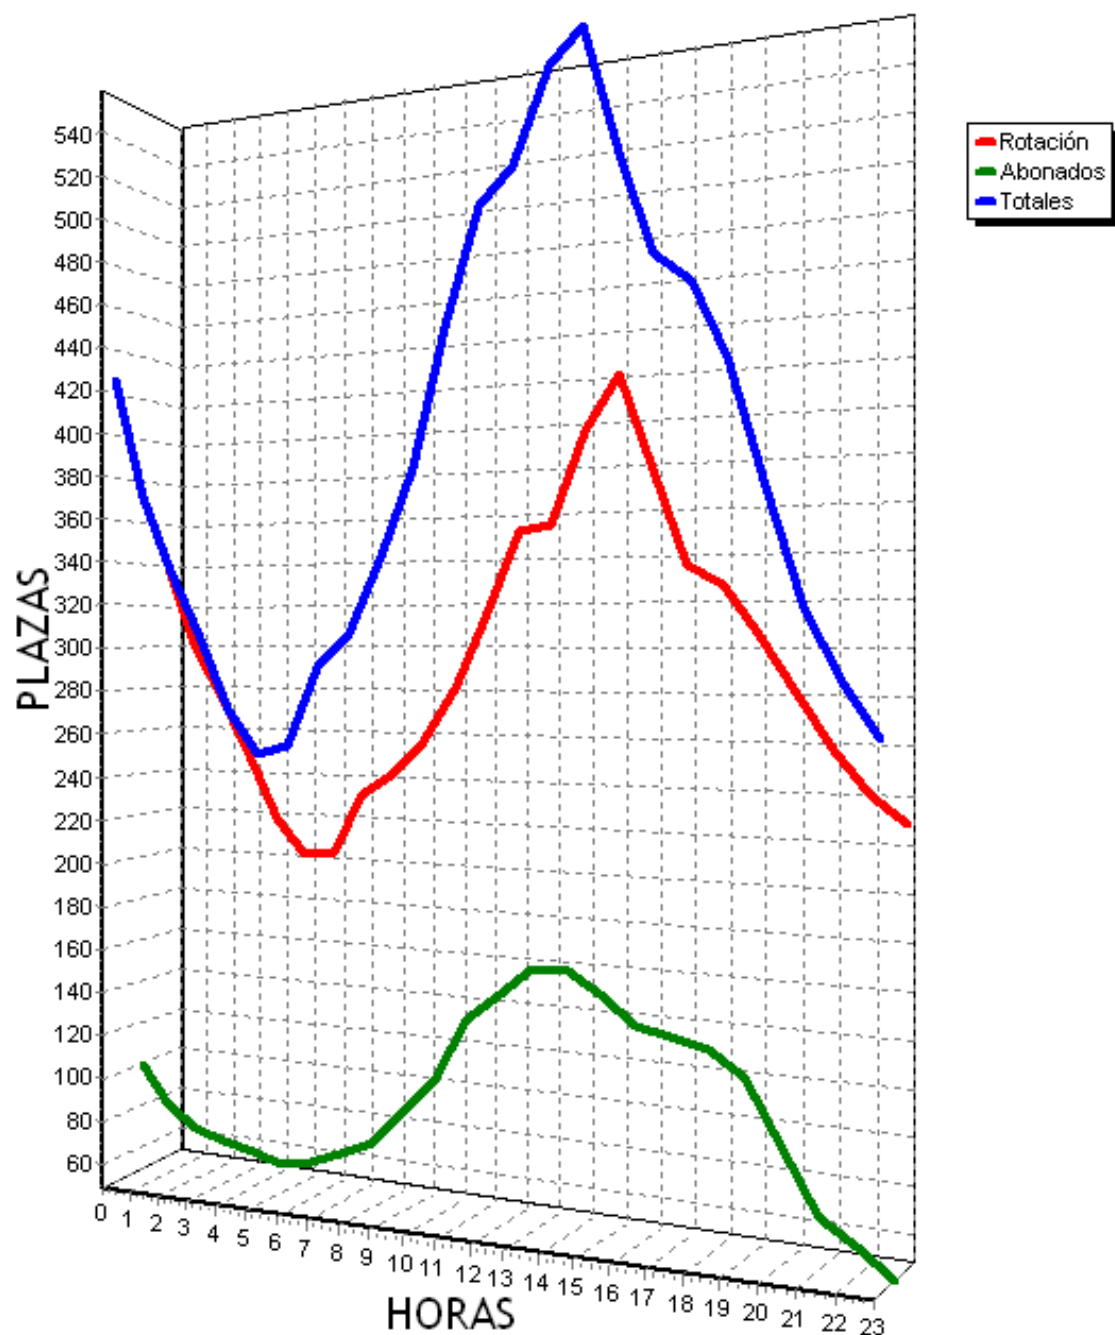

PLAZAS TOTALES DEL PARKING = 719

HORA	ROTACION	ABONADOS	TOTALES
0	339 47%	99 13%	426 59%
1	302 42%	82 11%	370 51%
2	276 38%	73 10%	336 46%
3	251 34%	69 9%	307 42%
4	219 30%	66 9%	272 37%
5	202 28%	63 8%	252 35%
6	205 28%	65 9%	257 35%
7	232 32%	71 9%	291 40%
8	242 33%	78 10%	307 42%
9	258 35%	94 13%	340 47%
10	282 39%	109 15%	378 52%
11	313 43%	138 19%	437 60%
12	352 48%	150 20%	488 67%
13	355 49%	162 22%	504 70%
14	395 54%	162 22%	544 75%
15	419 58%	153 21%	559 77%
16	377 52%	142 19%	505 70%
17	336 46%	139 19%	462 64%
18	328 45%	134 18%	449 62%
19	306 42%	124 17%	417 57%
20	281 39%	96 13%	365 50%
21	259 36%	71 9%	317 44%
22	240 33%	61 8%	288 40%
23	229 31%	49 6%	265 36%
TOTALES	6998	2450	9136