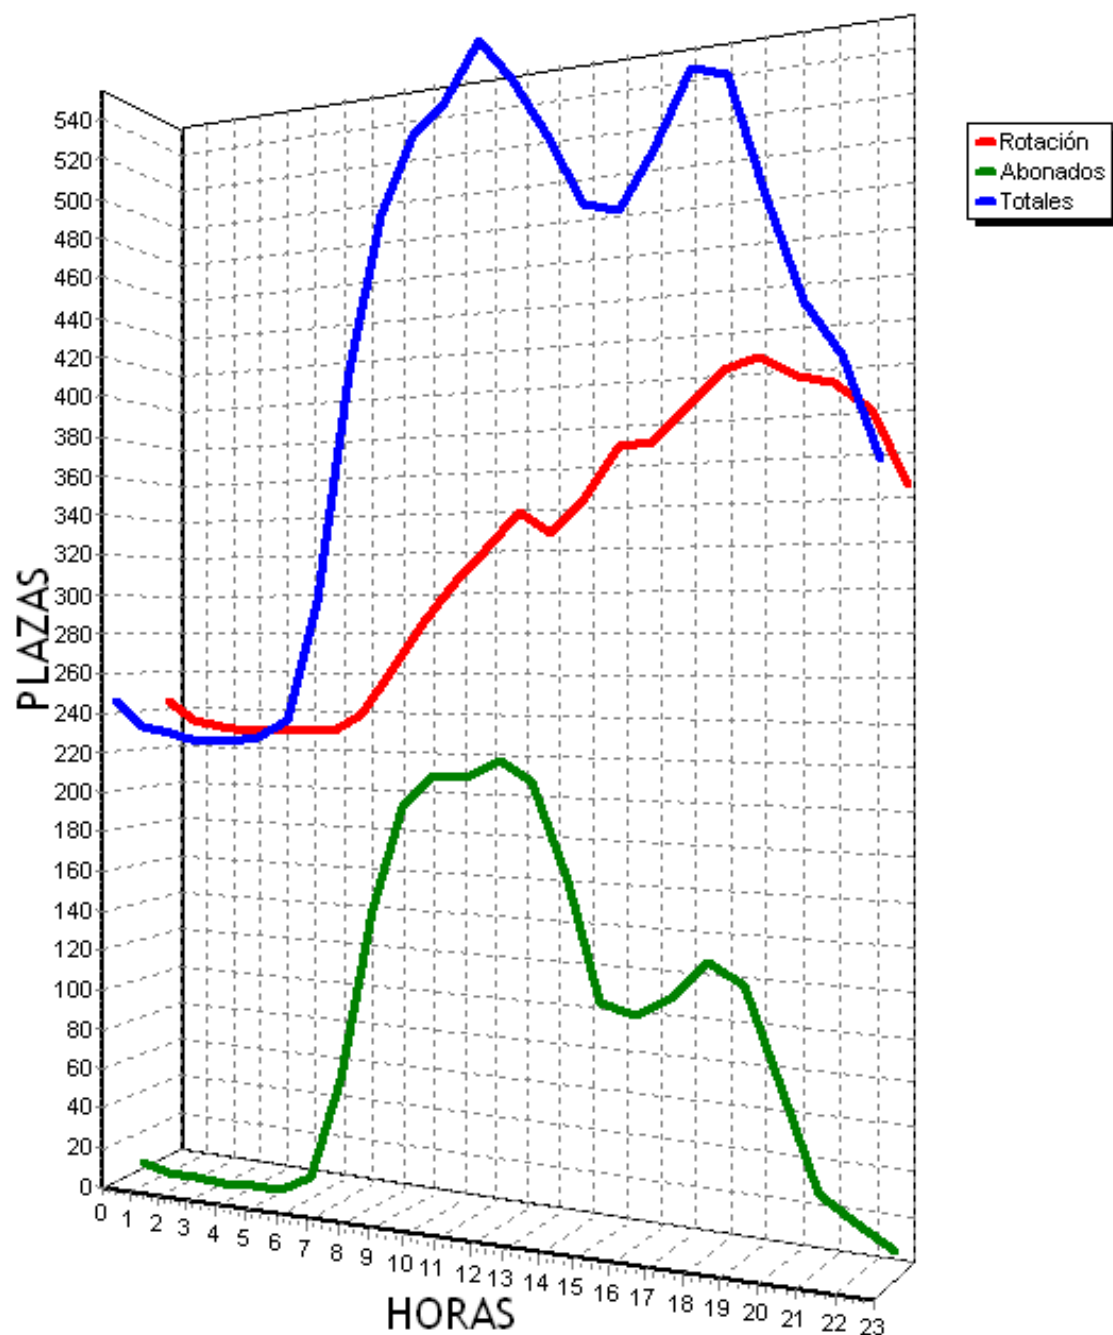

PLAZAS TOTALES DEL PARKING = 719

HORA	ROTACION	ABONADOS	TOTALES
0	243 33%	3 0%	245 34%
1	234 32%	0 0%	233 32%
2	232 32%	1 0%	230 31%
3	230 31%	0 0%	226 31%
4	230 31%	1 0%	227 31%
5	231 32%	2 0%	229 31%
6	231 32%	11 1%	238 33%
7	240 33%	60 8%	296 41%
8	263 36%	146 20%	405 56%
9	286 39%	196 27%	478 66%
10	306 42%	212 29%	514 71%
11	320 44%	211 29%	527 73%
12	338 47%	220 30%	554 77%
13	327 45%	210 29%	533 74%
14	344 47%	165 22%	505 70%
15	368 51%	109 15%	473 65%
16	369 51%	105 14%	469 65%
17	384 53%	114 15%	494 68%
18	400 55%	132 18%	528 73%
19	405 56%	122 16%	523 72%
20	396 55%	77 10%	469 65%
21	392 54%	34 4%	422 58%
22	379 52%	23 3%	398 55%
23	345 47%	13 1%	354 49%
TOTALES	7493	2167	9570