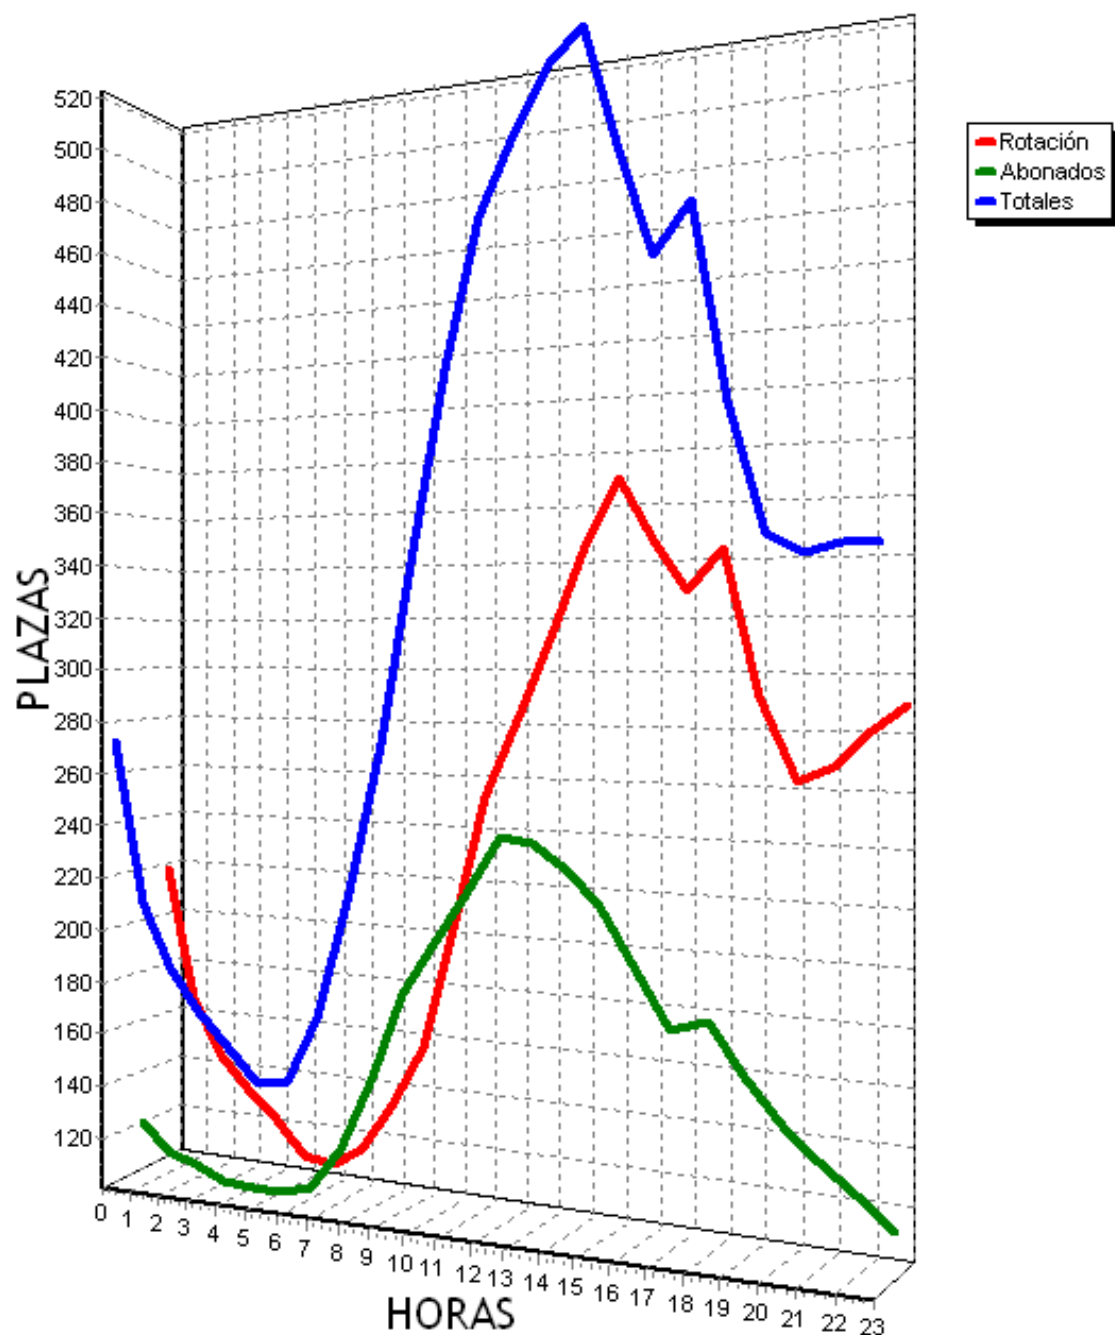

PLAZAS TOTALES DEL PARKING = 719

HORA	ROTACION	ABONADOS	TOTALES
0	218 30%	120 16%	272 37%
1	166 23%	109 15%	210 29%
2	145 20%	106 14%	186 25%
3	134 18%	102 14%	171 23%
4	123 17%	101 14%	159 22%
5	111 15%	101 14%	147 20%
6	109 15%	105 14%	149 20%
7	117 16%	121 16%	173 24%
8	136 18%	149 20%	220 30%
9	158 21%	181 25%	274 38%
10	207 28%	201 27%	343 47%
11	253 35%	219 30%	407 56%
12	284 39%	241 33%	460 63%
13	312 43%	239 33%	487 67%
14	345 47%	230 31%	510 70%
15	369 51%	218 30%	522 72%
16	347 48%	197 27%	478 66%
17	329 45%	177 24%	441 61%
18	343 47%	181 25%	458 63%
19	292 40%	163 22%	390 54%
20	263 36%	148 20%	347 48%
21	268 37%	137 19%	340 47%
22	281 39%	127 17%	343 47%
23	290 40%	117 16%	343 47%
TOTALES	5600	3790	7830