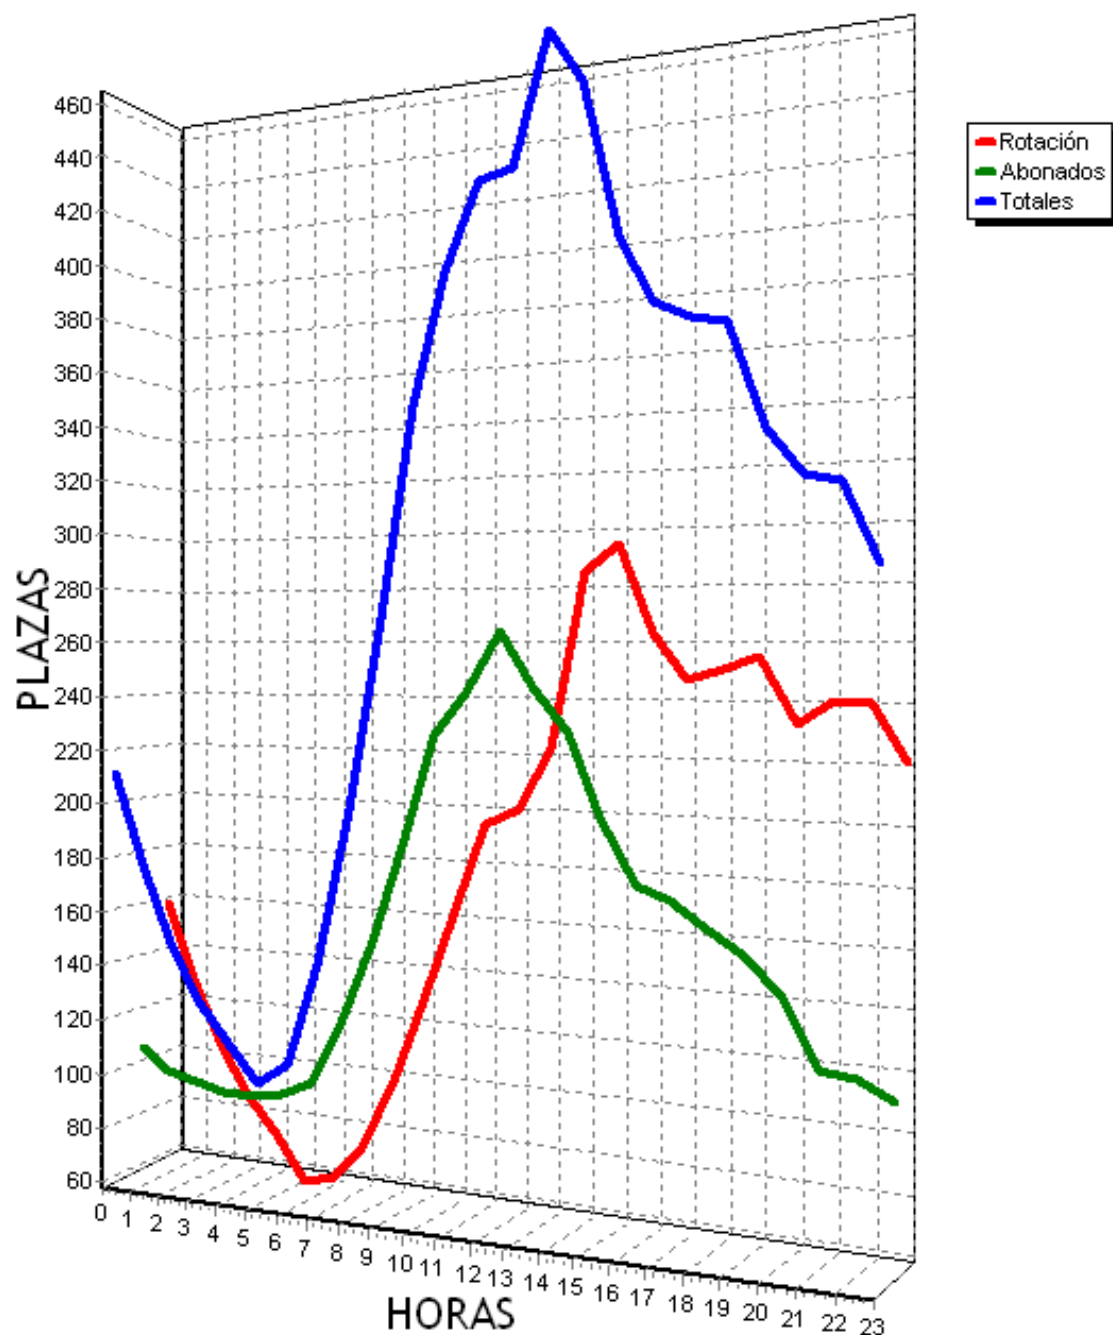

PLAZAS TOTALES DEL PARKING = 719

HORA	ROTACION		ABONADOS		TOTALES	
0	158	21%	104	14%	211	29%
1	129	17%	97	13%	177	24%
2	104	14%	95	13%	149	20%
3	87	12%	92	12%	129	17%
4	74	10%	92	12%	115	15%
5	58	8%	94	13%	102	14%
6	61	8%	99	13%	110	15%
7	74	10%	122	16%	146	20%
8	100	13%	153	21%	202	28%
9	130	18%	188	26%	268	37%
10	164	22%	227	31%	341	47%
11	195	27%	242	33%	387	53%
12	201	27%	264	36%	416	57%
13	223	31%	245	34%	419	58%
14	285	39%	229	31%	464	64%
15	294	40%	201	27%	445	61%
16	263	36%	179	24%	393	54%
17	247	34%	174	24%	371	51%
18	251	34%	165	22%	365	50%
19	255	35%	158	21%	363	50%
20	233	32%	145	20%	328	45%
21	241	33%	122	16%	313	43%
22	240	33%	121	16%	311	43%
23	221	30%	114	15%	285	39%
TOTALES	4288		3722		6810