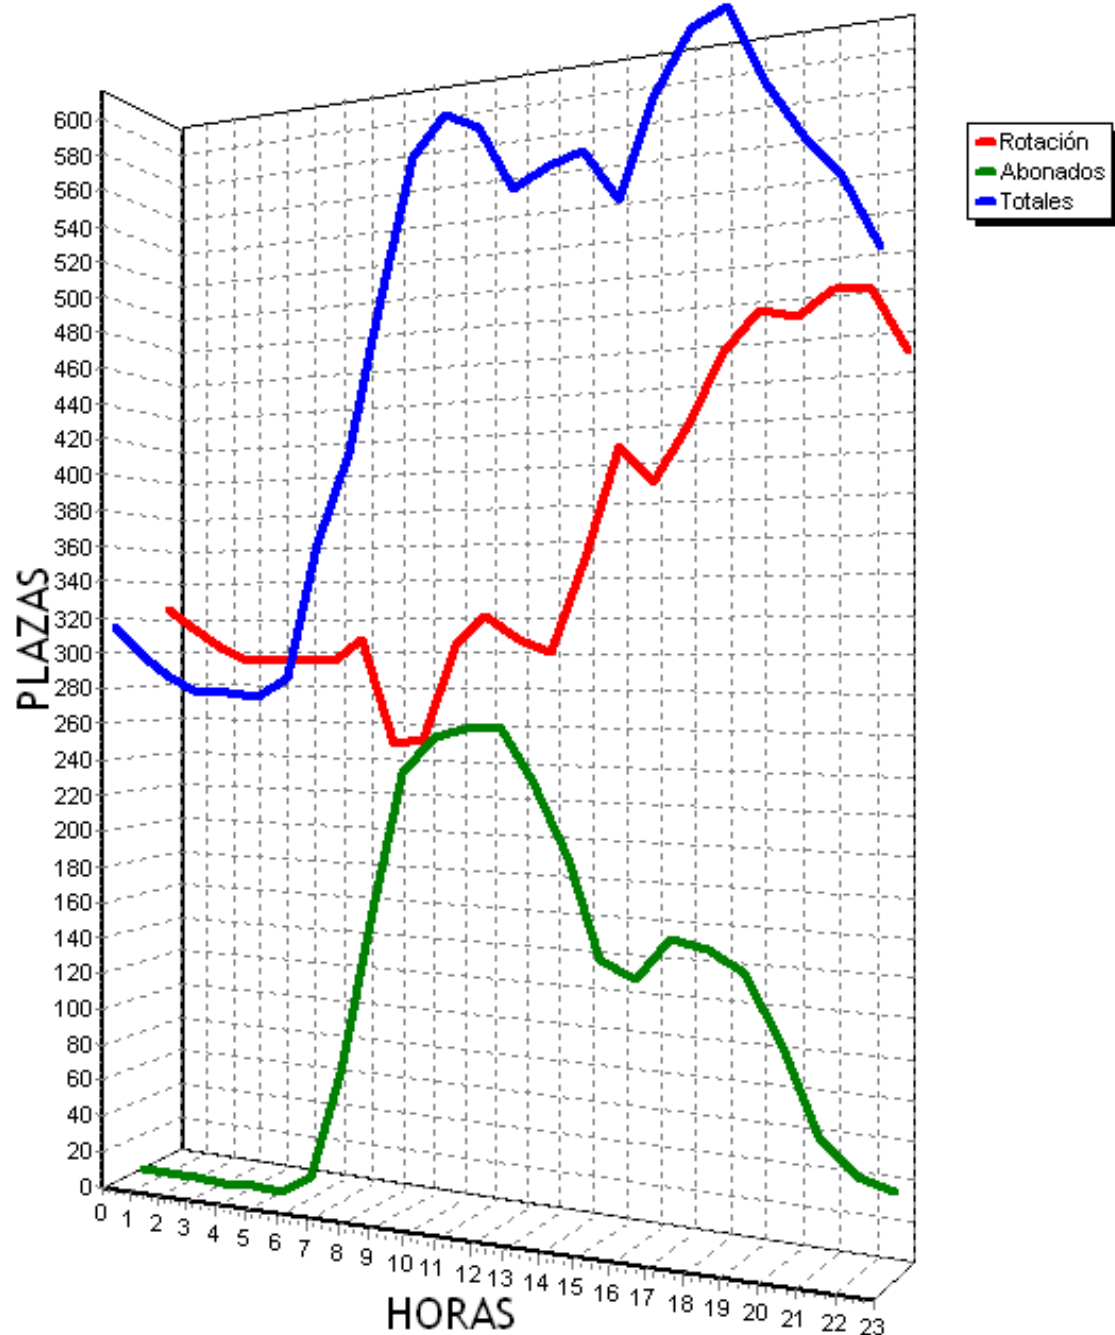

PLAZAS TOTALES DEL PARKING = 719

HORA	ROTACION	ABONADOS	TOTALES
0	325 45%	0 0%	315 43%
1	314 43%	0 0%	298 41%
2	303 42%	1 0%	286 39%
3	296 41%	0 0%	278 38%
4	296 41%	1 0%	278 38%
5	295 41%	0 0%	276 38%
6	295 41%	11 1%	287 39%
7	307 42%	71 9%	359 49%
8	249 34%	160 22%	406 56%
9	253 35%	235 32%	487 67%
10	304 42%	255 35%	559 77%
11	319 44%	260 36%	579 80%
12	308 42%	261 36%	570 79%
13	301 41%	234 32%	536 74%
14	350 48%	195 27%	546 75%
15	408 56%	143 19%	552 76%
16	389 54%	136 18%	525 73%
17	417 57%	157 21%	574 79%
18	453 63%	153 21%	606 84%
19	474 65%	142 19%	615 85%
20	469 65%	107 14%	576 80%
21	482 67%	66 9%	548 76%
22	480 66%	48 6%	528 73%
23	449 62%	43 5%	492 68%
TOTALES	8536	2679	11076