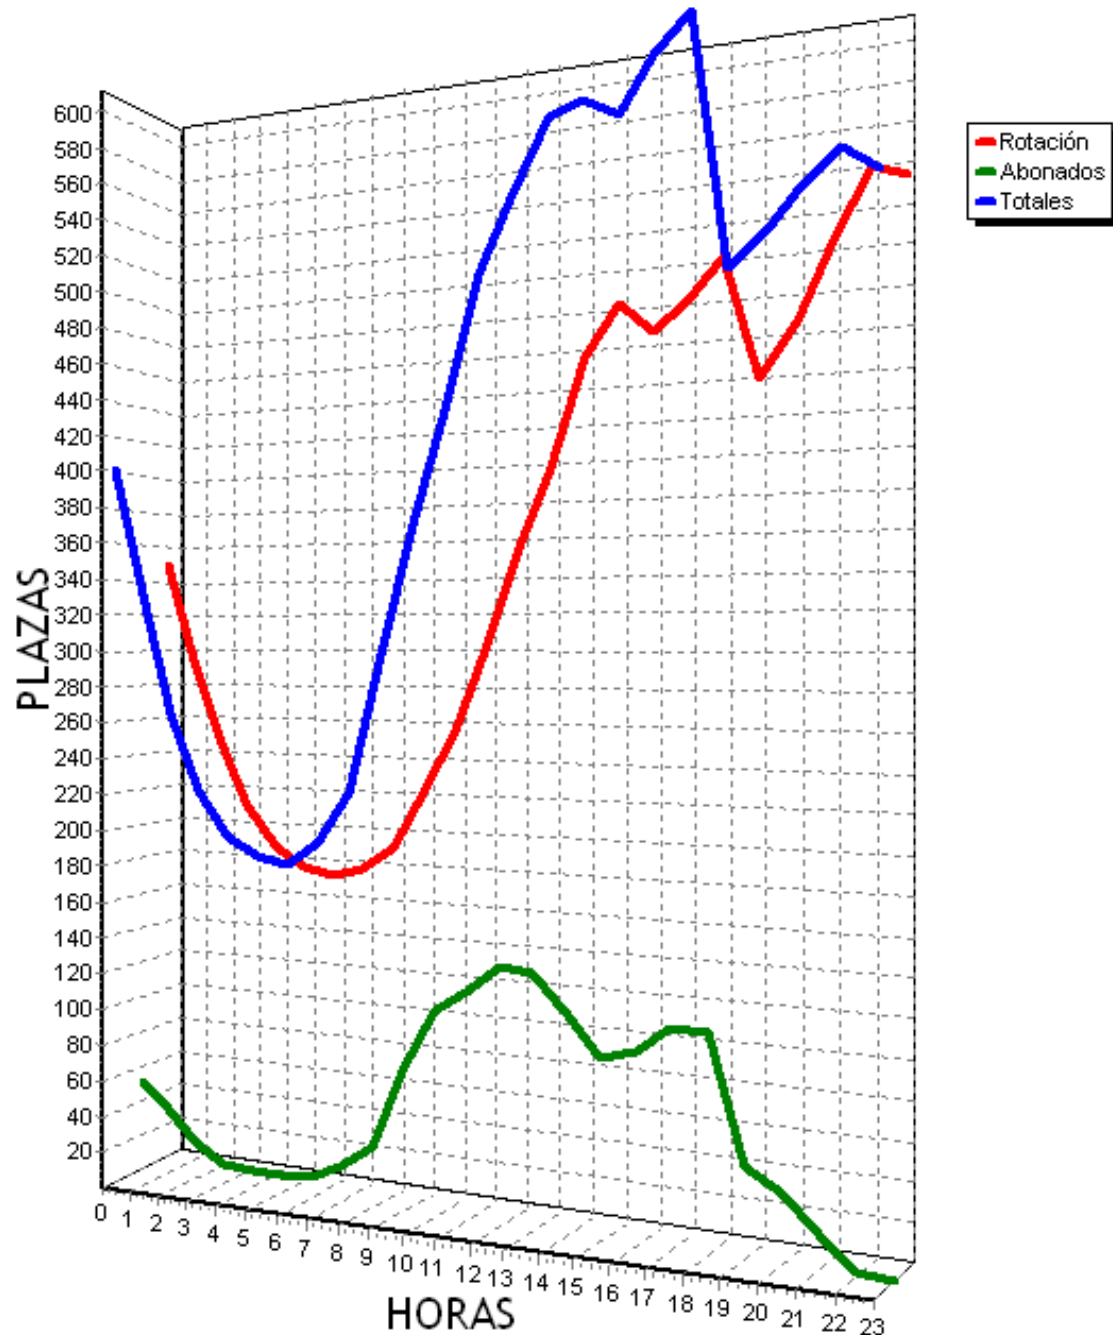

PLAZAS TOTALES DEL PARKING = 719

HORA	ROTACION	ABONADOS	TOTALES
0	351 48%	51 7%	401 55%
1	294 40%	38 5%	331 46%
2	245 34%	20 2%	265 36%
3	211 29%	12 1%	223 31%
4	188 26%	11 1%	199 27%
5	178 24%	11 1%	189 26%
6	175 24%	12 1%	186 25%
7	179 24%	20 2%	198 27%
8	192 26%	34 4%	226 31%
9	222 30%	76 10%	298 41%
10	257 35%	110 15%	366 50%
11	301 41%	122 16%	423 58%
12	355 49%	137 19%	492 68%
13	396 55%	135 18%	531 73%
14	454 63%	114 15%	568 78%
15	480 66%	94 13%	574 79%
16	465 64%	99 13%	564 78%
17	478 66%	112 15%	591 82%
18	499 69%	112 15%	611 84%
19	437 60%	48 6%	485 67%
20	464 64%	36 5%	500 69%
21	503 69%	18 2%	522 72%
22	537 74%	2 0%	537 74%
23	532 73%	1 0%	526 73%
TOTALES	8393	1425	9806