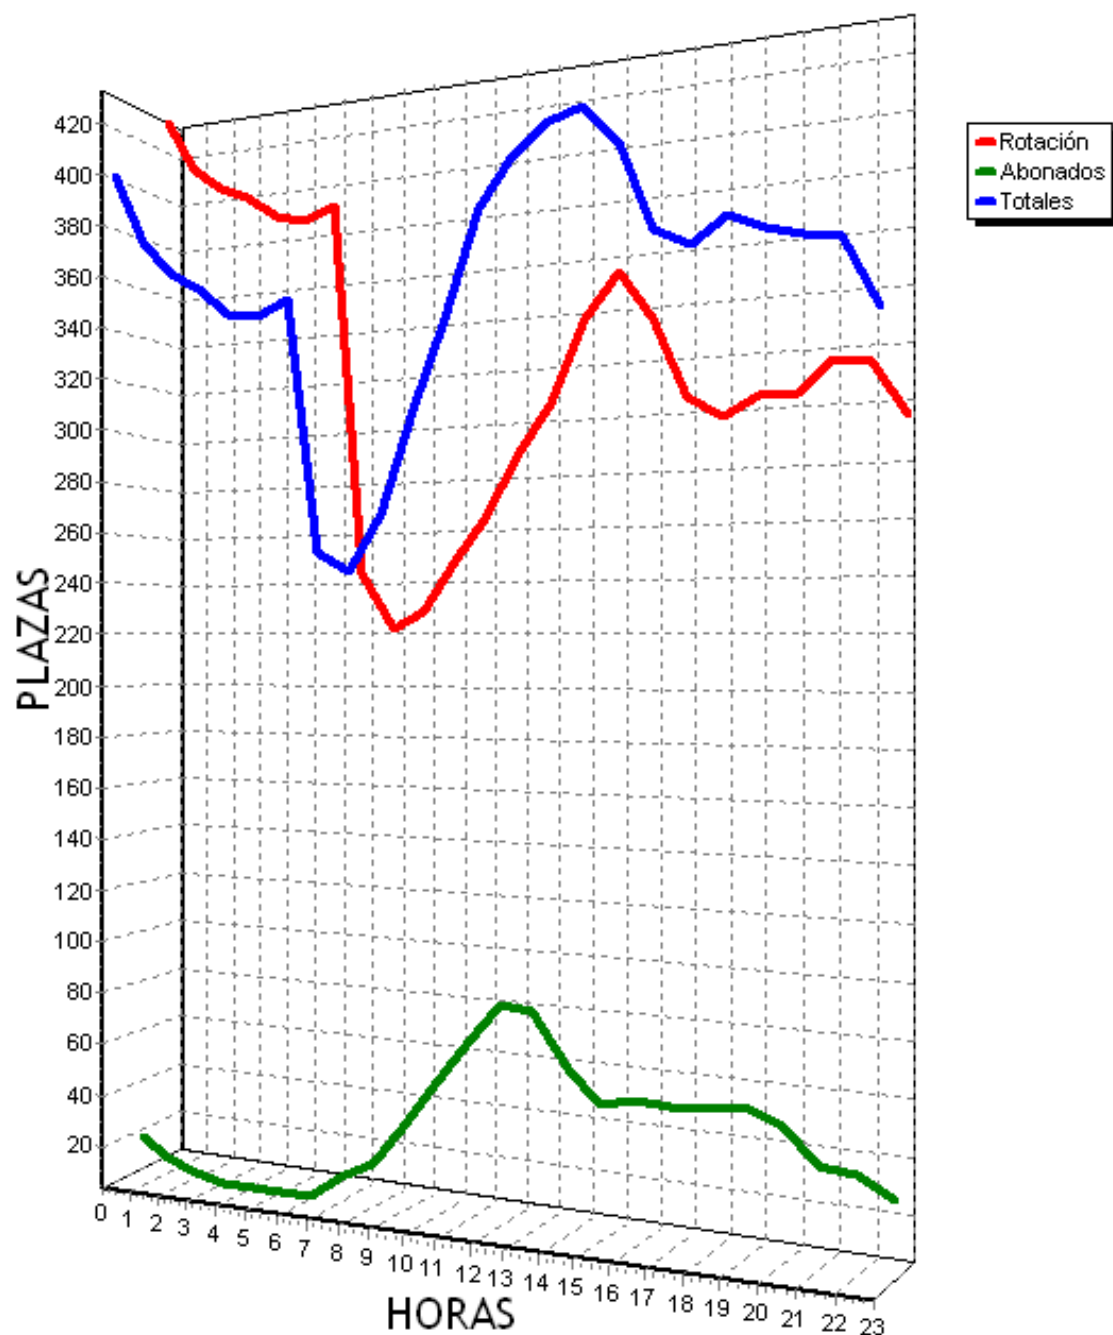

PLAZAS TOTALES DEL PARKING = 719

HORA	ROTACION	ABONADOS	TOTALES
0	432	17	401
1	411	10	373
2	401	6	360
3	396	4	353
4	387	4	342
5	384	4	340
6	388	5	345
7	244	14	251
8	222	20	243
9	229	35	264
10	248	53	301
11	264	69	333
12	287	85	372
13	305	84	389
14	335	64	400
15	351	53	404
16	334	56	389
17	305	54	359
18	297	55	352
19	304	57	361
20	304	52	356
21	315	39	353
22	313	38	351
23	295	31	327
TOTALES	7751	909	8319