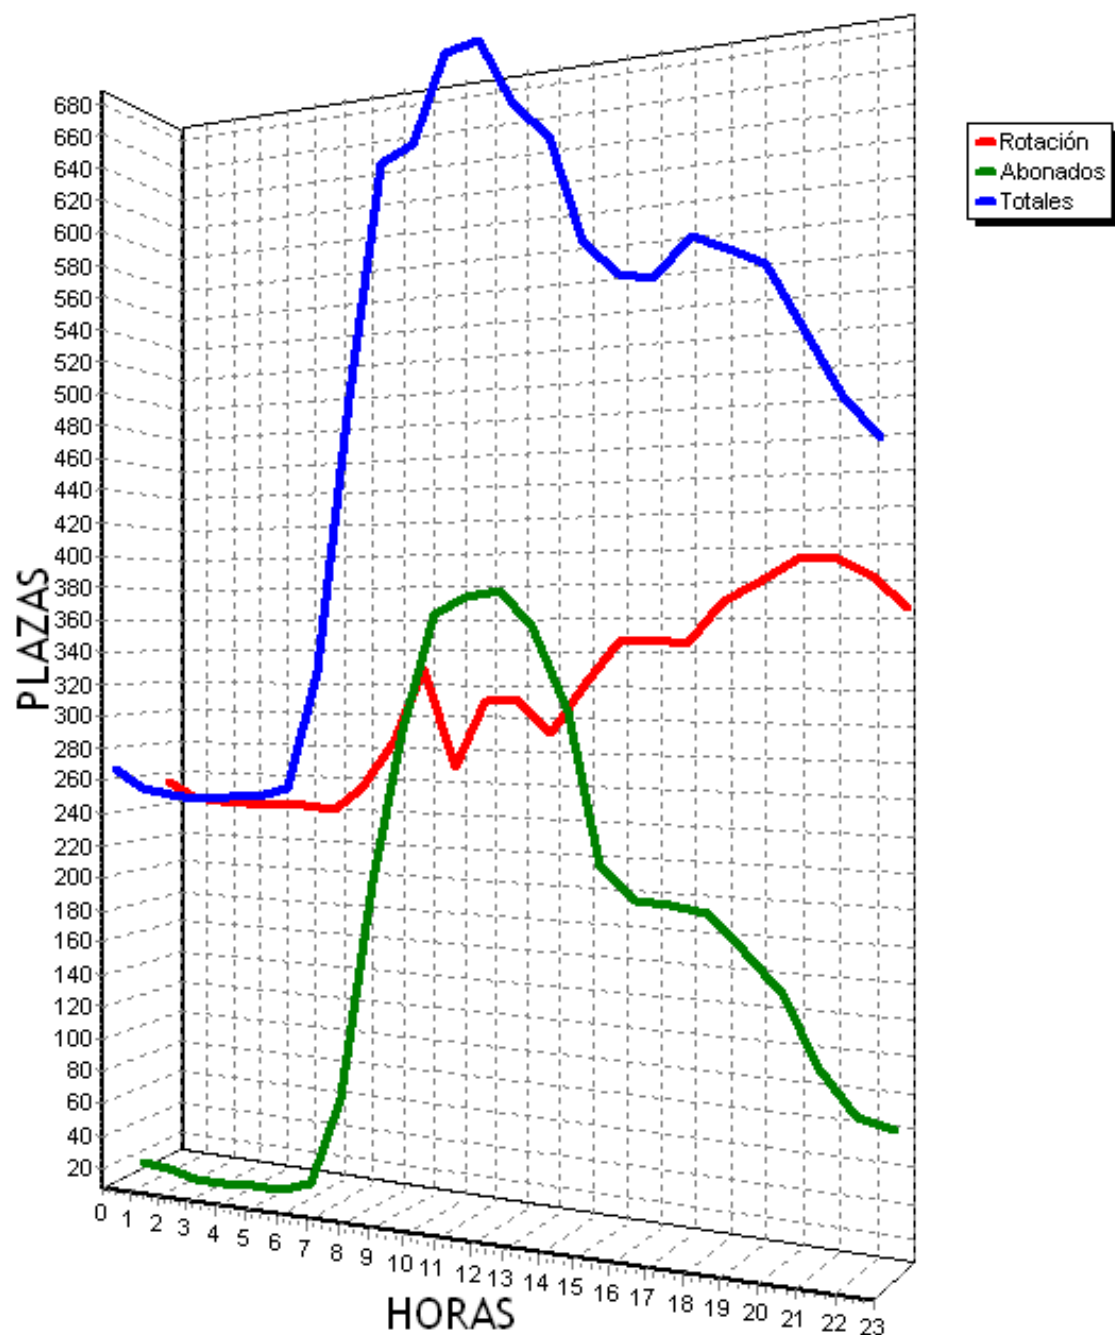

PLAZAS TOTALES DEL PARKING = 719

HORA	ROTACION	ABONADOS	TOTALES
0	254 35%	12 1%	267 37%
1	245 34%	10 1%	256 35%
2	243 33%	8 1%	252 35%
3	242 33%	8 1%	251 34%
4	242 33%	9 1%	252 35%
5	243 33%	10 1%	253 35%
6	242 33%	16 2%	259 36%
7	256 35%	71 9%	328 45%
8	285 39%	203 28%	489 68%
9	329 45%	293 40%	623 86%
10	271 37%	362 50%	633 88%
11	311 43%	372 51%	682 94%
12	311 43%	375 52%	687 95%
13	293 40%	355 49%	648 90%
14	322 44%	306 42%	628 87%
15	346 48%	220 30%	567 78%
16	347 48%	201 27%	548 76%
17	345 47%	200 27%	544 75%
18	369 51%	196 27%	565 78%
19	379 52%	177 24%	557 77%
20	392 54%	155 21%	547 76%
21	394 54%	117 16%	511 71%
22	383 53%	93 12%	476 66%
23	364 50%	88 12%	453 63%
TOTALES	7408	3857	11276