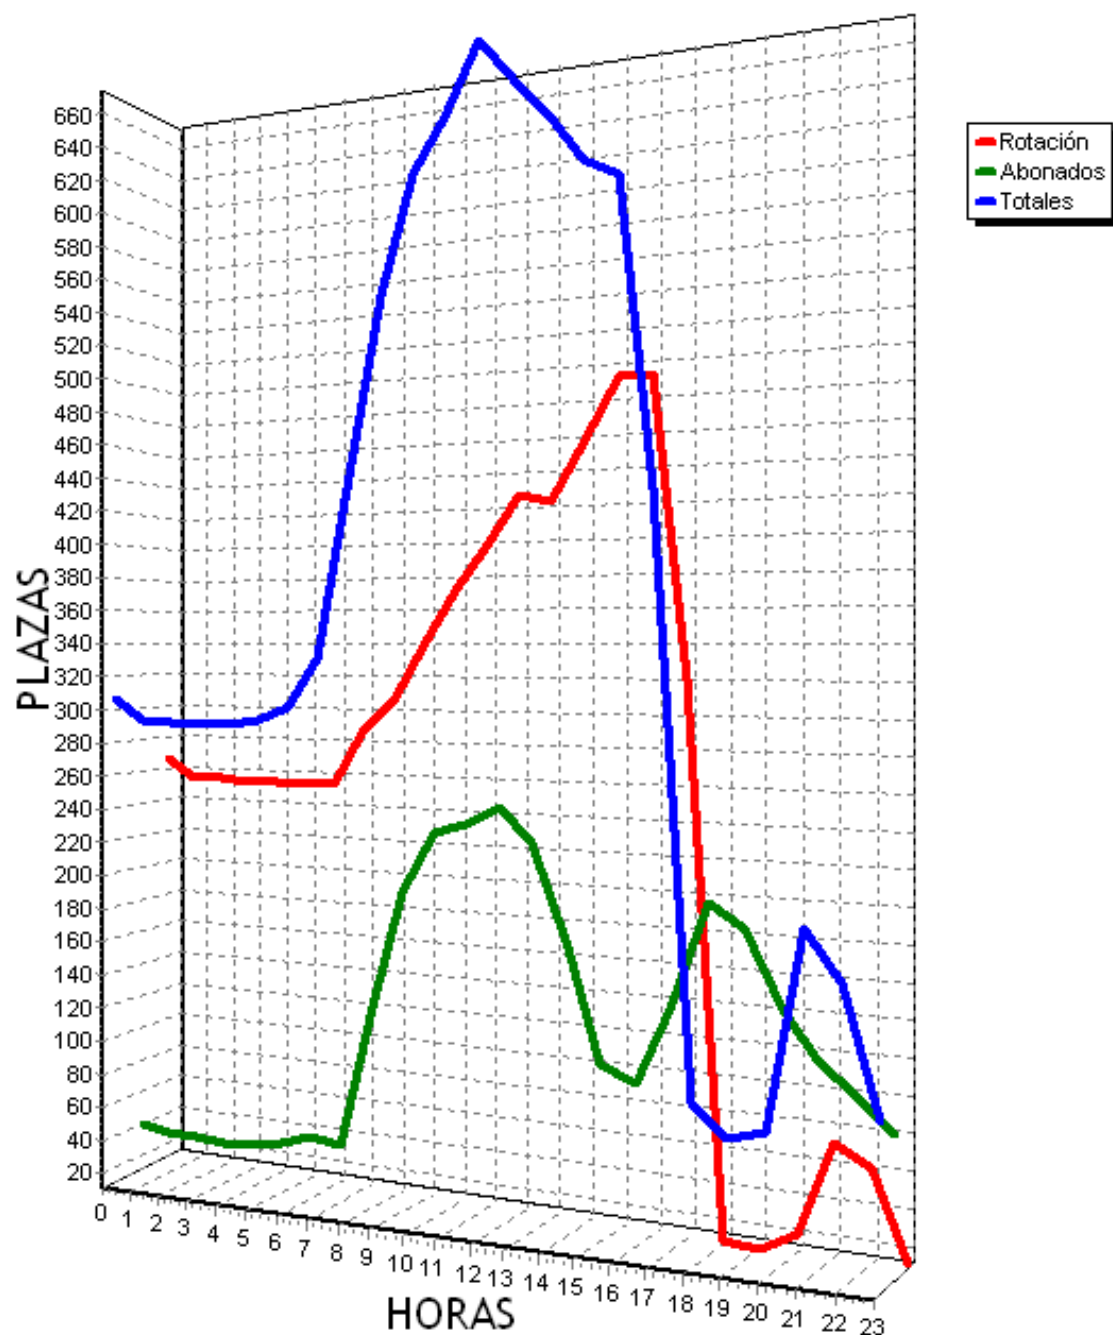

PLAZAS TOTALES DEL PARKING = 719

HORA	ROTACION	ABONADOS	TOTALES
0	266 36%	40 5%	306 42%
1	256 35%	38 5%	294 40%
2	255 35%	38 5%	293 40%
3	254 35%	37 5%	292 40%
4	254 35%	38 5%	292 40%
5	254 35%	41 5%	295 41%
6	255 35%	49 6%	304 42%
7	286 39%	46 6%	332 46%
8	306 42%	129 17%	435 60%
9	339 47%	197 27%	536 74%
10	371 51%	232 32%	603 83%
11	395 54%	238 33%	633 88%
12	426 59%	248 34%	673 93%
13	421 58%	229 31%	650 90%
14	455 63%	172 23%	627 87%
15	491 68%	110 15%	601 83%
16	491 68%	100 13%	591 82%
17	320 44%	143 19%	422 58%
18	13 1%	201 27%	99 13%
19	12 1%	188 26%	83 11%
20	22 3%	147 20%	87 12%
21	73 10%	121 16%	194 26%
22	62 8%	105 14%	167 23%
23	14 1%	87 12%	99 13%
TOTALES	6291	2974	8908