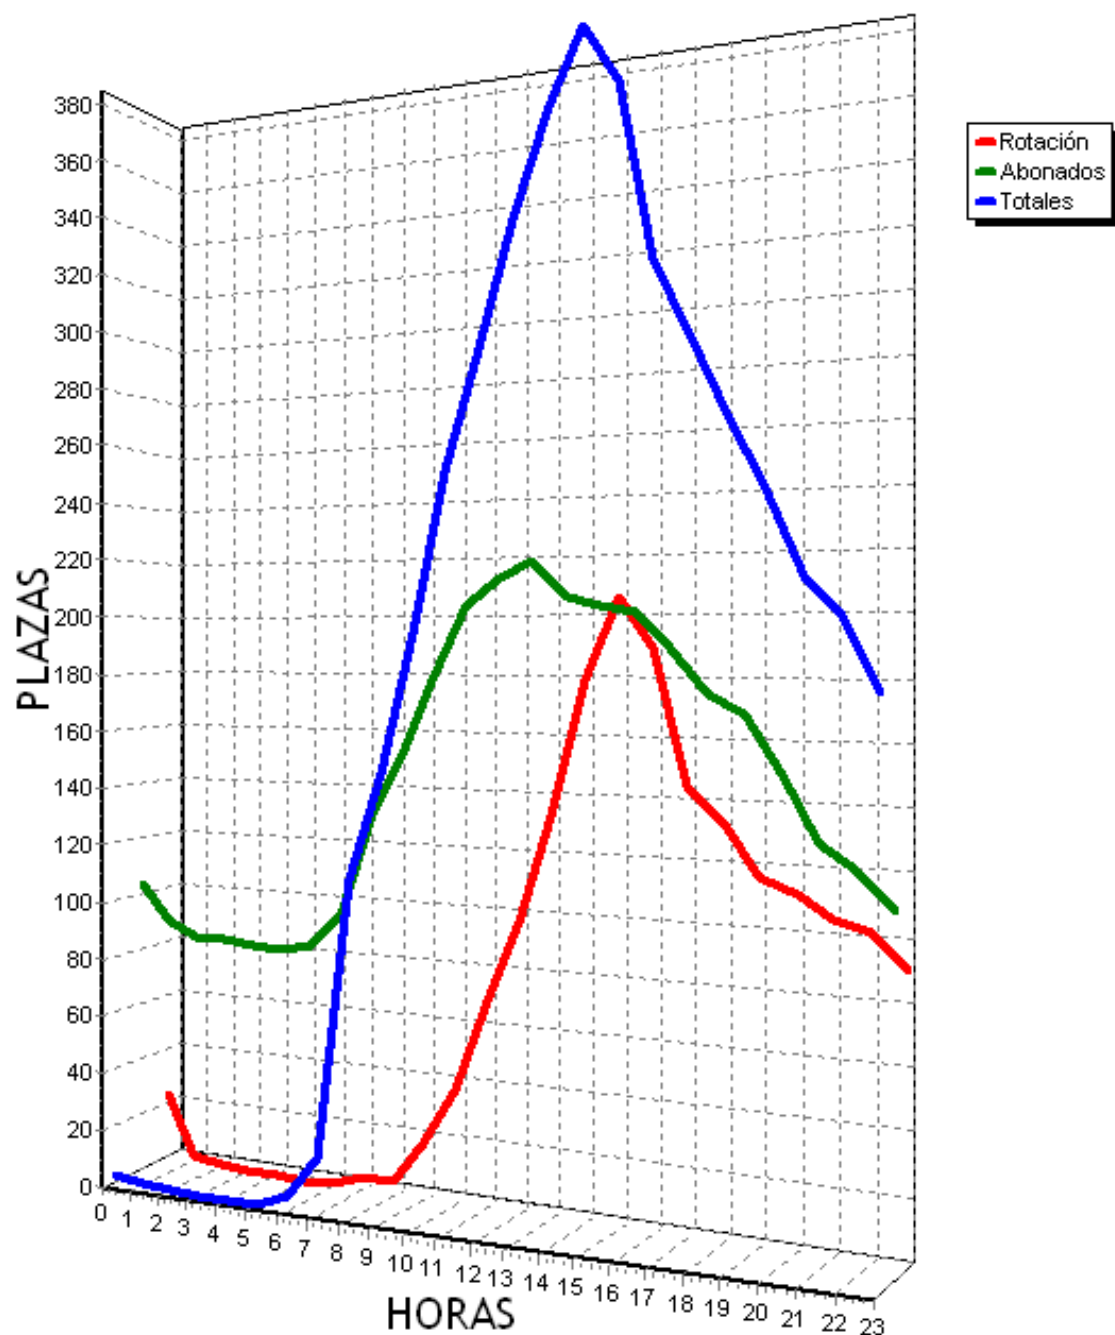

PLAZAS TOTALES DEL PARKING = 719

HORA	ROTACION		ABONADOS		TOTALES	
0	23	3%	103	14%	2	0%
1	2	0%	91	12%	1	0%
2	1	0%	86	11%	1	0%
3	0	0%	86	11%	0	0%
4	0	0%	85	11%	0	0%
5	0	0%	84	11%	0	0%
6	1	0%	87	12%	5	0%
7	5	0%	98	13%	19	2%
8	5	0%	133	18%	113	15%
9	19	2%	154	21%	148	20%
10	39	5%	180	25%	194	26%
11	68	9%	203	28%	246	34%
12	98	13%	212	29%	285	39%
13	134	18%	217	30%	325	45%
14	179	24%	206	28%	360	50%
15	206	28%	203	28%	384	53%
16	189	26%	201	27%	365	50%
17	145	20%	189	26%	309	42%
18	134	18%	175	24%	284	39%
19	117	16%	169	23%	260	36%
20	112	15%	150	20%	237	32%
21	105	14%	130	18%	211	29%
22	102	14%	122	16%	199	27%
23	91	12%	111	15%	176	24%
TOTALES	1775		3475		4124