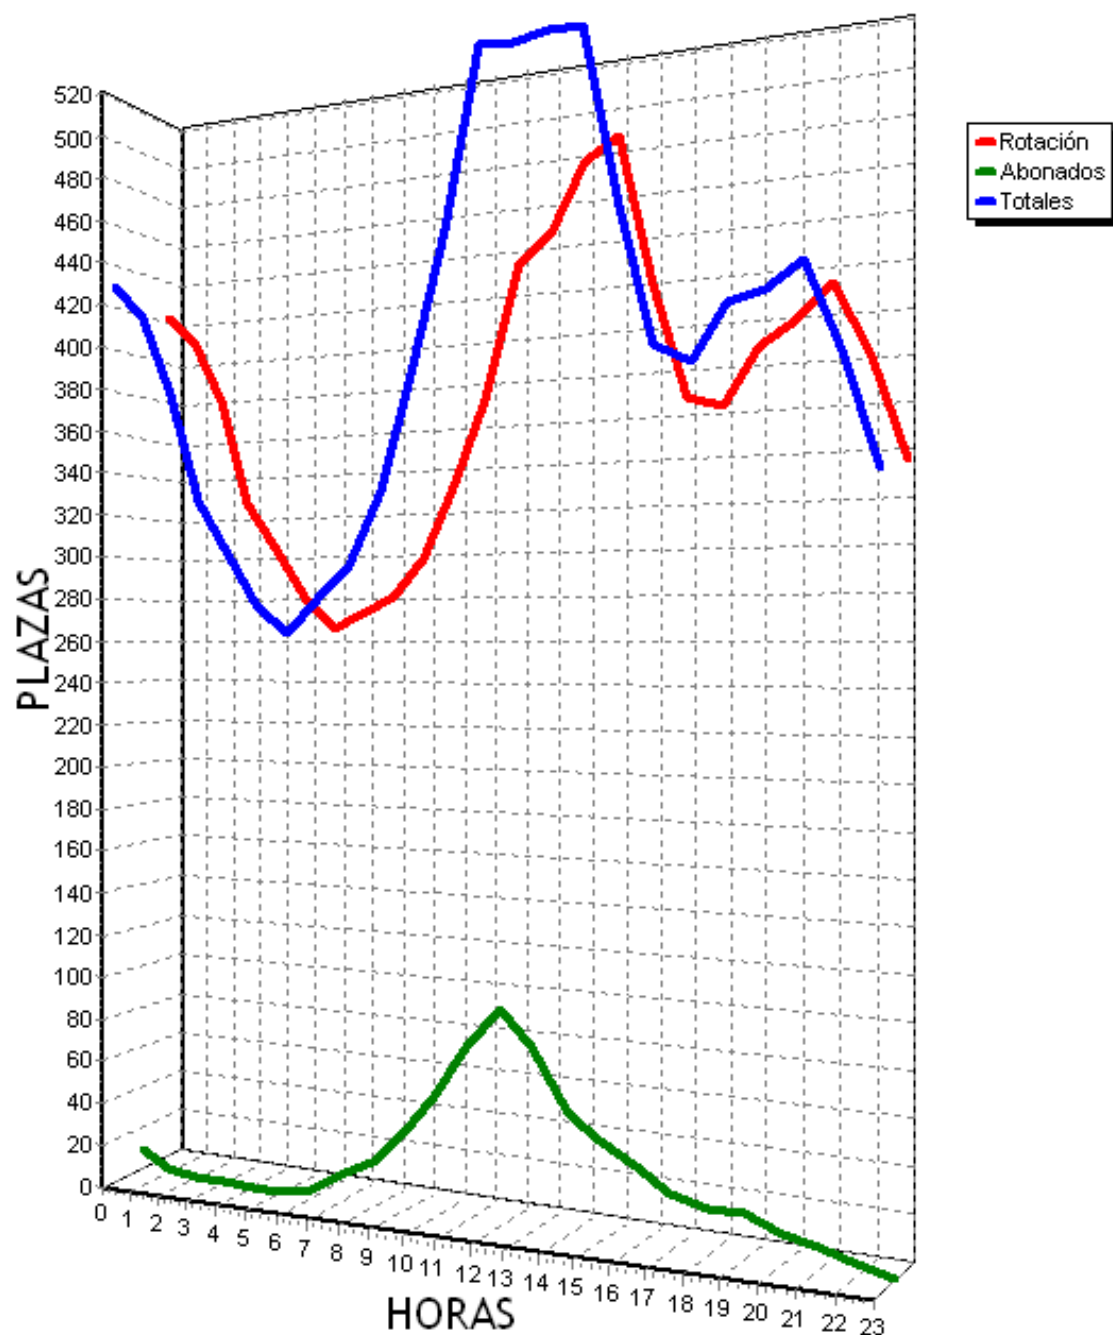

PLAZAS TOTALES DEL PARKING = 719

HORA	ROTACION	ABONADOS	TOTALES
0	422 58%	9 1%	430 59%
1	409 56%	3 0%	413 57%
2	378 52%	1 0%	376 52%
3	327 45%	1 0%	325 45%
4	304 42%	0 0%	300 41%
5	281 39%	0 0%	275 38%
6	266 36%	4 0%	263 36%
7	273 37%	13 1%	279 38%
8	281 39%	20 2%	294 40%
9	298 41%	35 4%	326 45%
10	333 46%	55 7%	381 52%
11	370 51%	78 10%	440 61%
12	431 59%	96 13%	519 72%
13	443 61%	81 11%	517 71%
14	474 65%	54 7%	521 72%
15	483 67%	44 6%	521 72%
16	416 57%	34 4%	443 61%
17	366 50%	24 3%	384 53%
18	362 50%	20 2%	375 52%
19	386 53%	20 2%	400 55%
20	397 55%	13 1%	403 56%
21	411 57%	10 1%	414 57%
22	378 52%	5 0%	376 52%
23	336 46%	1 0%	329 45%
TOTALES	8825	621	9304