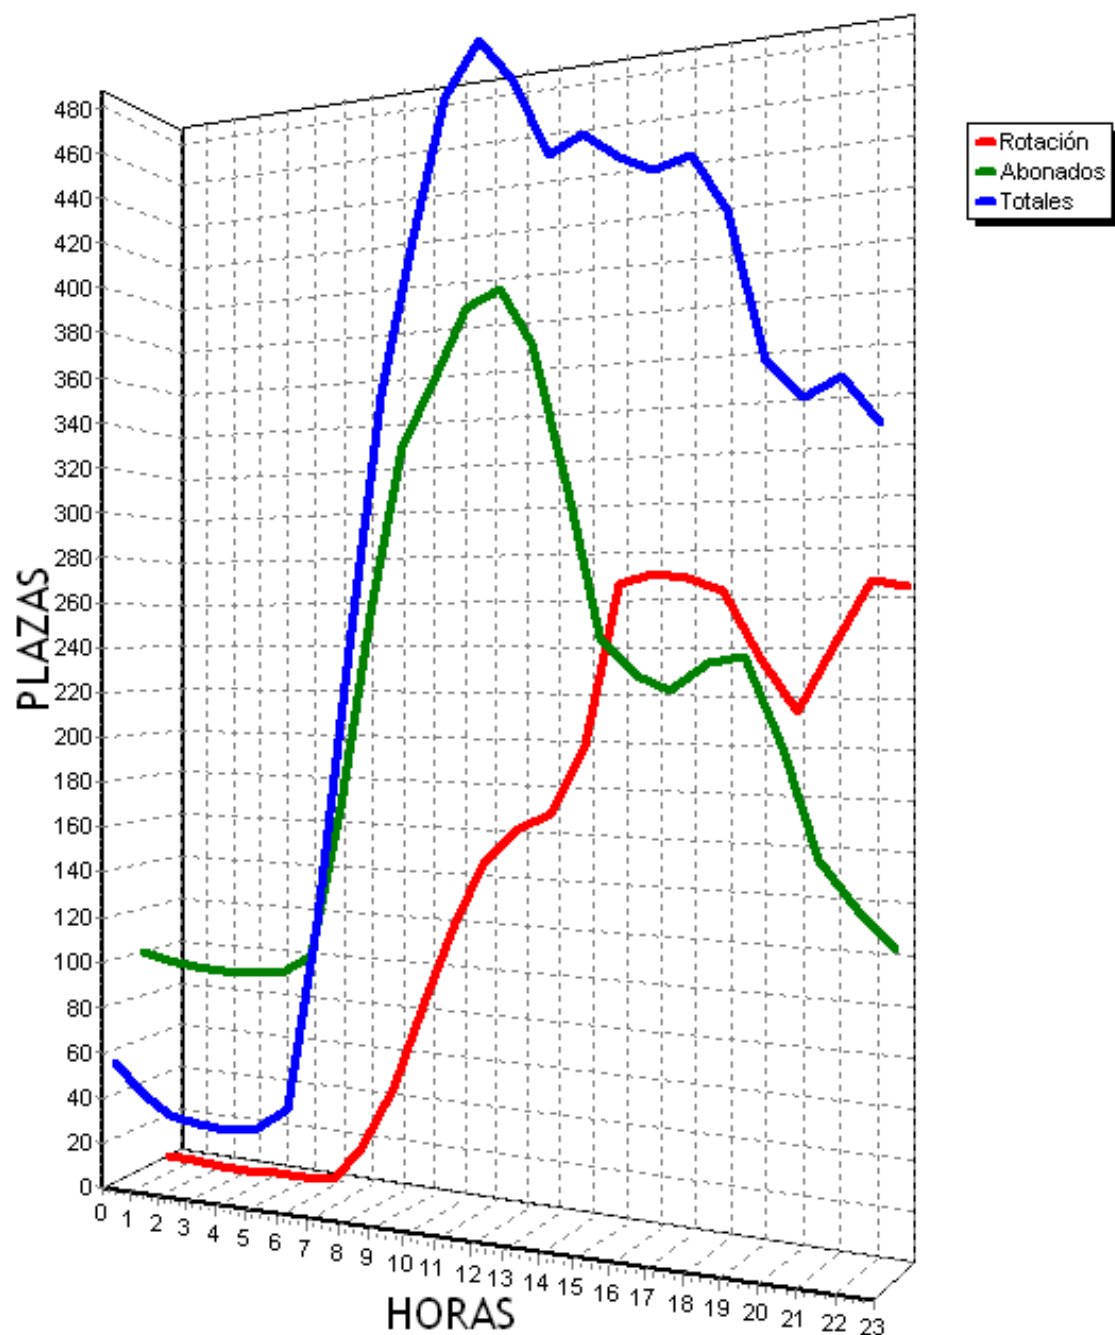

PLAZAS TOTALES DEL PARKING = 719

HORA	ROTACION	ABONADOS	TOTALES
0	0	100	54
1	0	97	41
2	0	95	33
3	0	95	31
4	1	95	30
5	2	97	33
6	3	106	43
7	19	171	124
8	47	260	240
9	85	326	345
10	122	353	409
11	149	382	465
12	164	389	487
13	171	365	469
14	199	304	437
15	266	244	444
16	270	229	433
17	269	224	426
18	263	234	431
19	237	237	408
20	215	201	349
21	241	159	335
22	267	140	342
23	264	126	324
TOTALES	3254	5029	6733