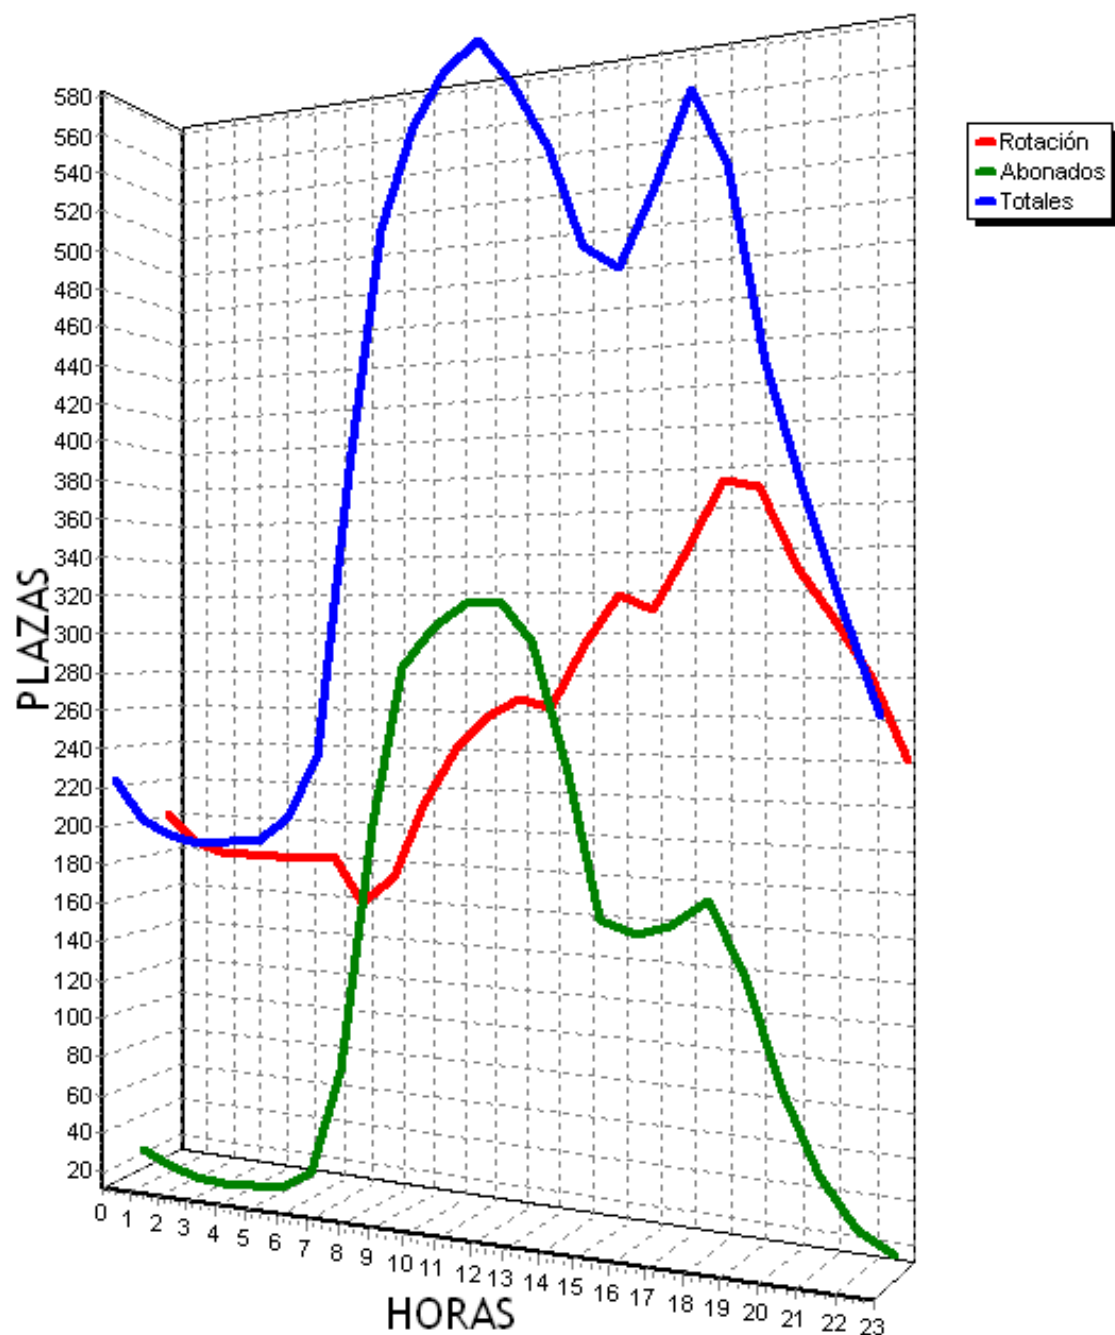

PLAZAS TOTALES DEL PARKING = 719

HORA	ROTACION	ABONADOS	TOTALES
0	201 27%	22 3%	223 31%
1	186 25%	17 2%	203 28%
2	182 25%	13 1%	196 27%
3	181 25%	12 1%	193 26%
4	181 25%	13 1%	195 27%
5	181 25%	15 2%	196 27%
6	183 25%	25 3%	208 28%
7	160 22%	79 10%	239 33%
8	175 24%	205 28%	380 52%
9	213 29%	283 39%	497 69%
10	241 33%	303 42%	544 75%
11	257 35%	314 43%	570 79%
12	268 37%	315 43%	582 80%
13	264 36%	296 41%	559 77%
14	295 41%	233 32%	526 73%
15	318 44%	164 22%	480 66%
16	311 43%	158 21%	468 65%
17	340 47%	163 22%	502 69%
18	372 51%	176 24%	547 76%
19	369 51%	143 19%	511 71%
20	330 45%	91 12%	420 58%
21	307 42%	56 7%	362 50%
22	280 38%	32 4%	311 43%
23	242 33%	23 3%	264 36%
TOTALES	6037	3151	9176