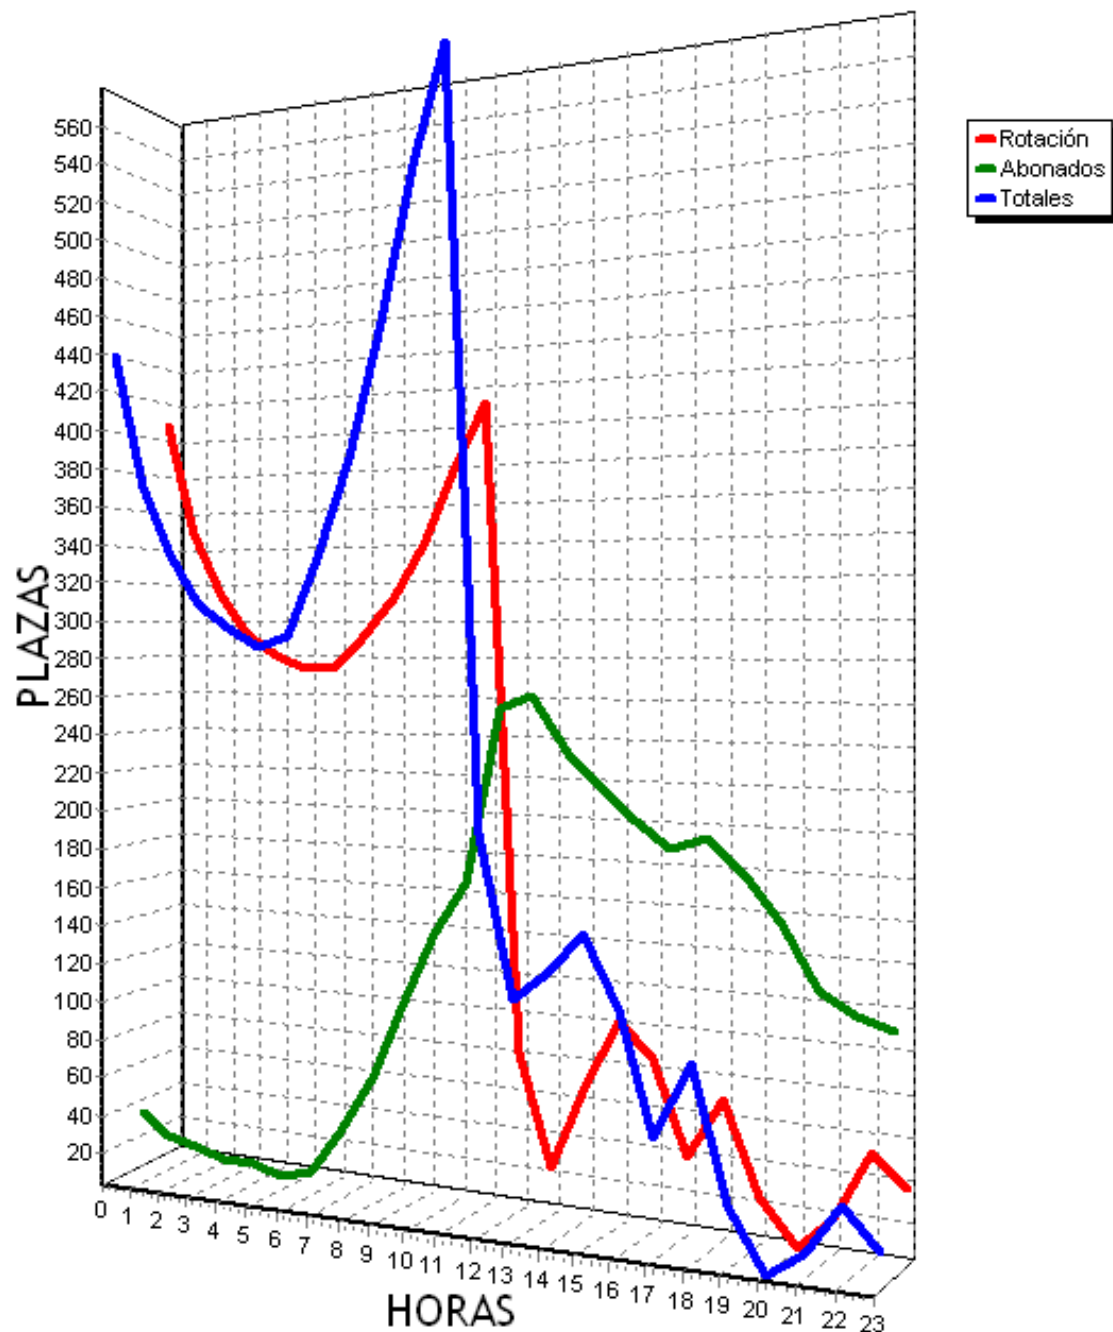

PLAZAS TOTALES DEL PARKING = 719

HORA	ROTACION	ABONADOS	TOTALES
0	408 56%	33 4%	441 61%
1	348 48%	22 3%	370 51%
2	314 43%	19 2%	333 46%
3	293 40%	15 2%	308 42%
4	281 39%	15 2%	296 41%
5	274 38%	11 1%	286 39%
6	275 38%	16 2%	291 40%
7	290 40%	39 5%	330 45%
8	311 43%	67 9%	379 52%
9	339 47%	106 14%	446 62%
10	378 52%	143 19%	521 72%
11	409 56%	170 23%	579 80%
12	83 11%	256 35%	196 27%
13	29 4%	263 36%	119 16%
14	71 9%	235 32%	133 18%
15	104 14%	221 30%	152 21%
16	87 12%	204 28%	118 16%
17	42 5%	191 26%	60 8%
18	72 10%	197 27%	96 13%
19	26 3%	181 25%	34 4%
20	5 0%	159 22%	4 0%
21	21 2%	130 18%	15 2%
22	53 7%	120 16%	39 5%
23	39 5%	115 15%	20 2%
TOTALES	4552	2928	5566