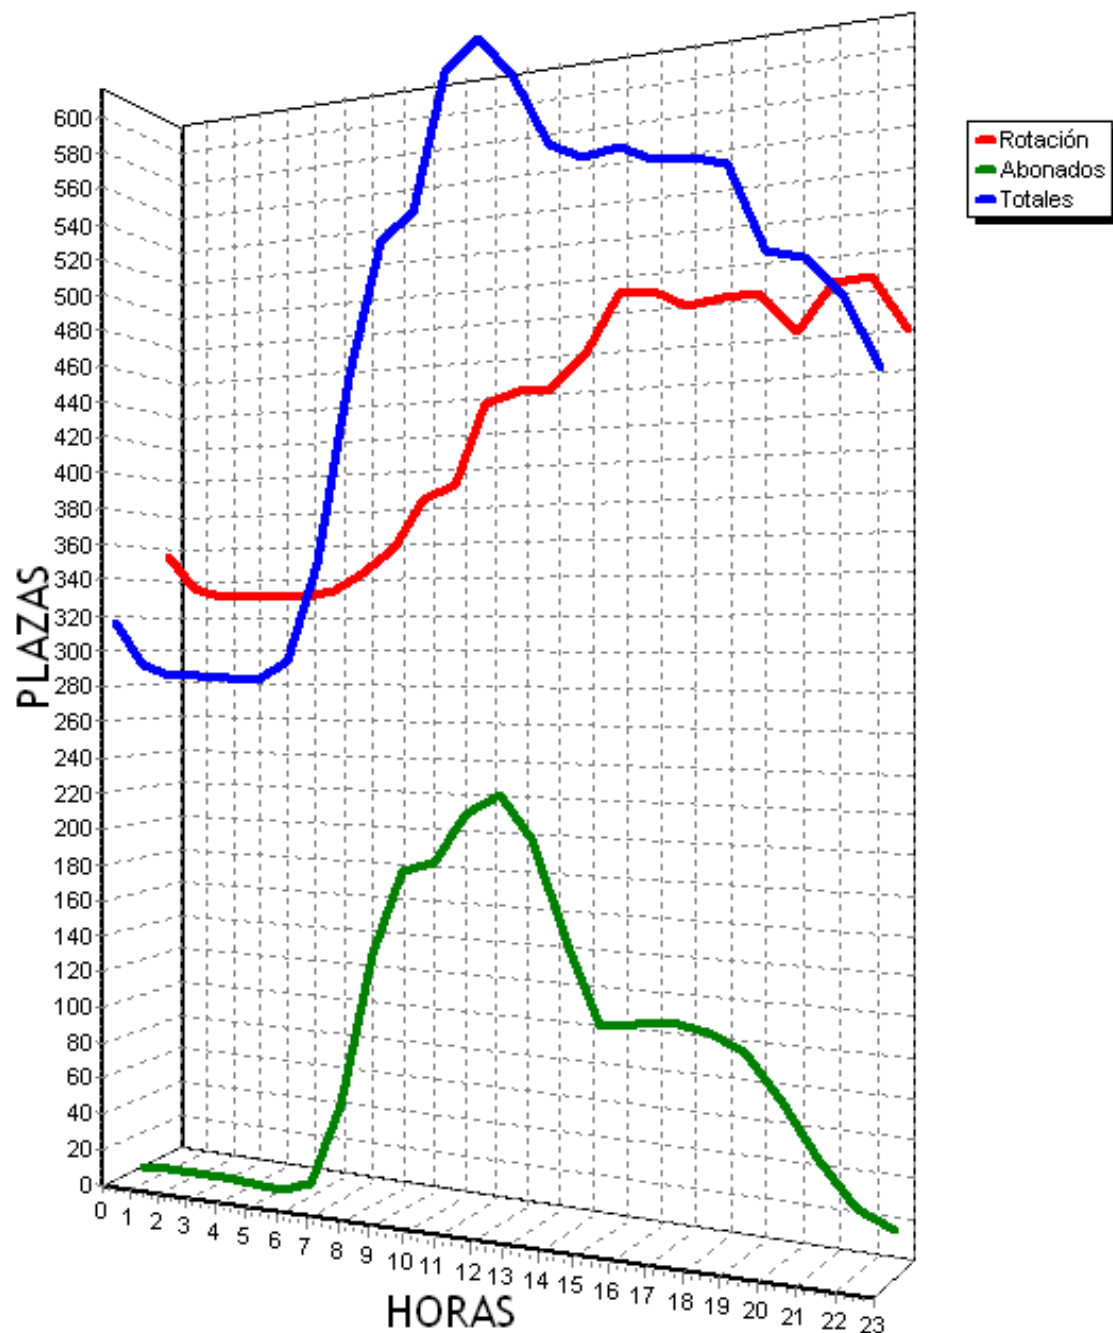

PLAZAS TOTALES DEL PARKING = 719

HORA	ROTACION	ABONADOS	TOTALES
0	356 49%	0 0%	316 43%
1	336 46%	1 0%	292 40%
2	330 45%	2 0%	287 39%
3	330 45%	2 0%	287 39%
4	330 45%	1 0%	286 39%
5	331 46%	0 0%	285 39%
6	334 46%	7 0%	294 40%
7	342 47%	53 7%	347 48%
8	357 49%	136 18%	445 61%
9	383 53%	182 25%	517 71%
10	391 54%	187 26%	529 73%
11	433 60%	215 29%	600 83%
12	439 61%	225 31%	615 85%
13	439 61%	202 28%	593 82%
14	456 63%	149 20%	556 77%
15	487 67%	109 15%	548 76%
16	487 67%	112 15%	551 76%
17	477 66%	114 15%	543 75%
18	480 66%	110 15%	542 75%
19	482 67%	103 14%	537 74%
20	461 64%	79 10%	493 68%
21	484 67%	53 7%	489 68%
22	486 67%	32 4%	471 65%
23	459 63%	23 3%	434 60%
TOTALES	9890	2097	10857