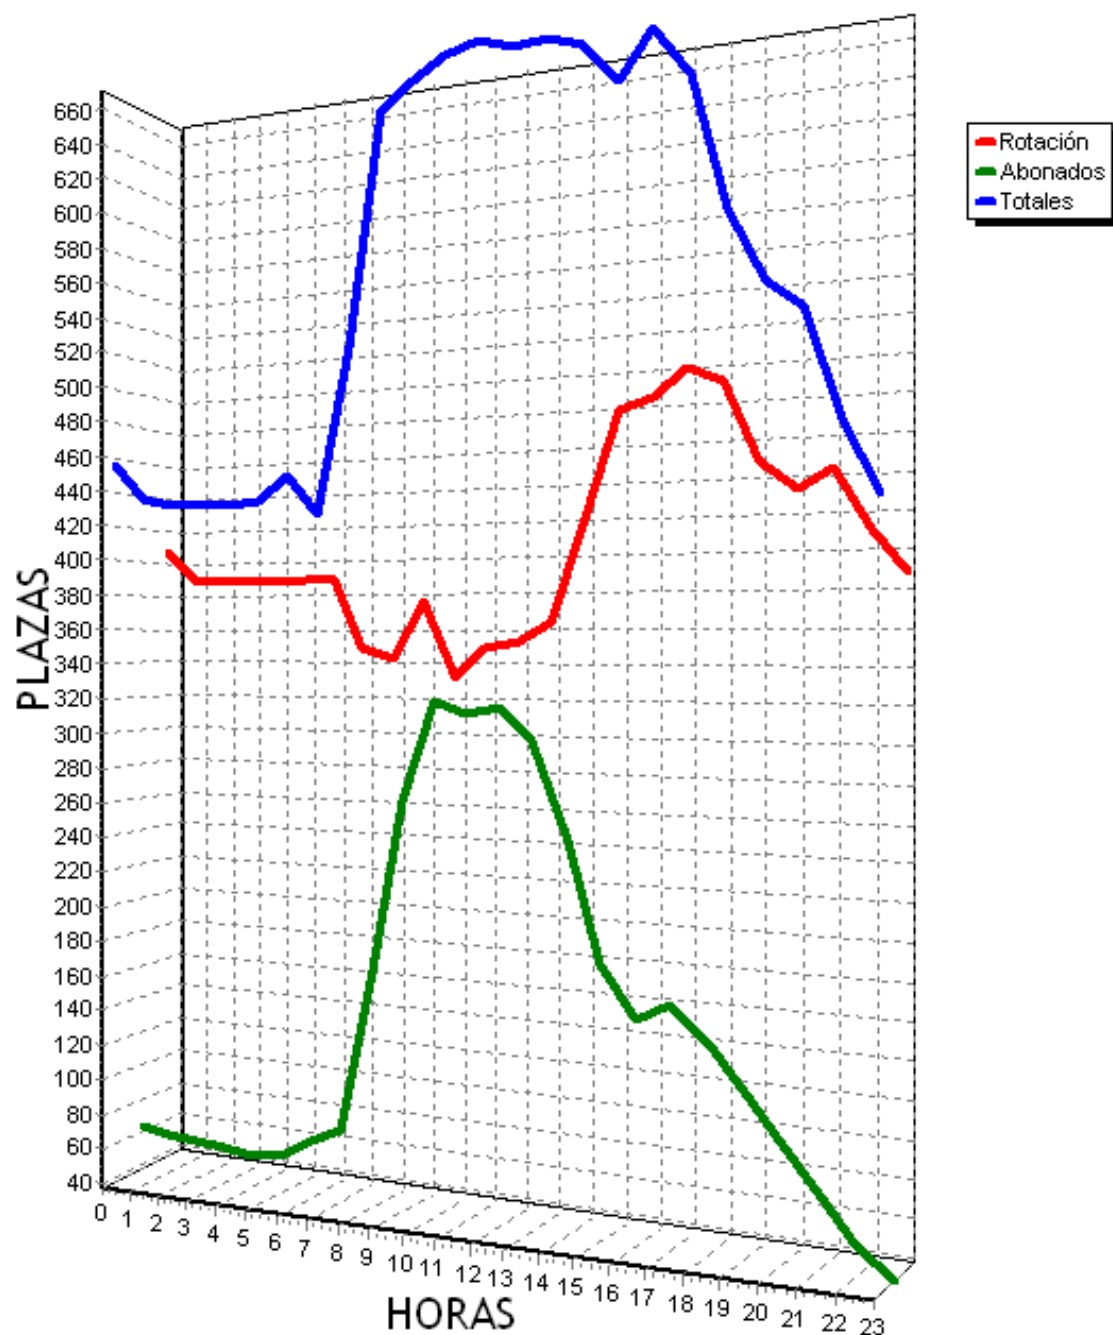

PLAZAS TOTALES DEL PARKING = 719

HORA	ROTACION		ABONADOS		TOTALES	
0	407	56%	64	8%	455	63%
1	390	54%	60	8%	435	60%
2	389	54%	59	8%	431	59%
3	389	54%	58	8%	430	59%
4	388	53%	57	7%	429	59%
5	389	54%	59	8%	432	60%
6	389	54%	71	9%	445	61%
7	350	48%	79	10%	423	58%
8	343	47%	170	23%	514	71%
9	375	52%	265	36%	640	89%
10	333	46%	320	44%	653	90%
11	350	48%	314	43%	664	92%
12	353	49%	317	44%	670	93%
13	363	50%	300	41%	663	92%
14	419	58%	247	34%	666	92%
15	477	66%	183	25%	660	91%
16	482	67%	156	21%	638	88%
17	498	69%	165	22%	663	92%
18	490	68%	147	20%	637	88%
19	446	62%	123	17%	569	79%
20	432	60%	99	13%	532	73%
21	442	61%	76	10%	518	72%
22	410	57%	53	7%	462	64%
23	388	53%	38	5%	425	59%
TOTALES	9692		3480		13054