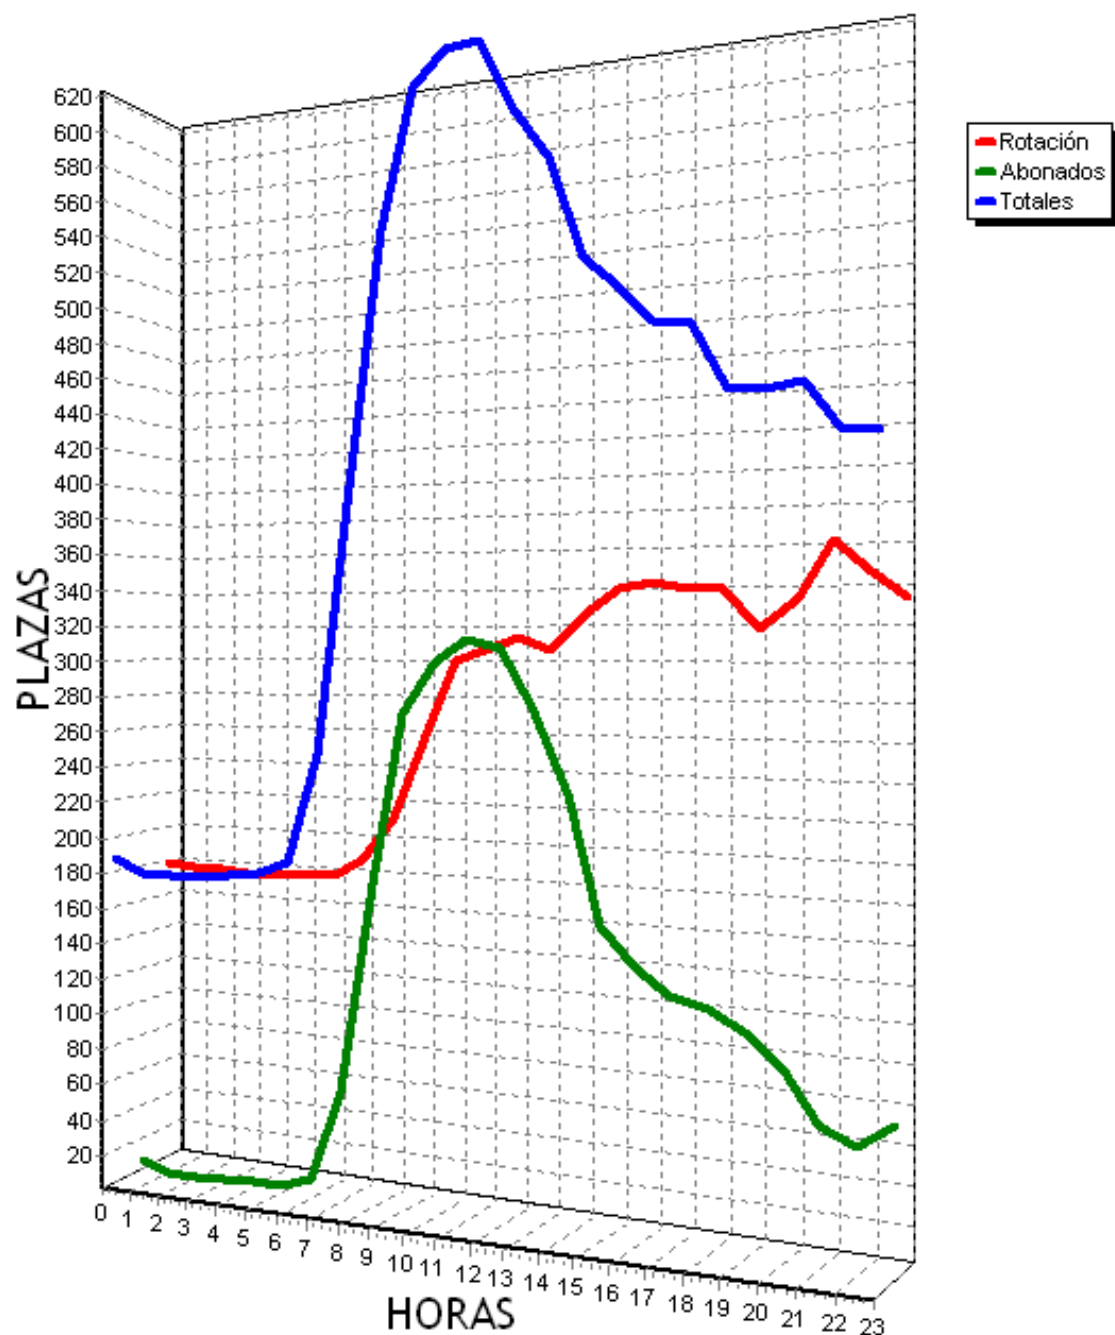

PLAZAS TOTALES DEL PARKING = 719

HORA	ROTACION	ABONADOS	TOTALES
0	179 24%	6 0%	186 25%
1	177 24%	2 0%	180 25%
2	176 24%	3 0%	180 25%
3	175 24%	4 0%	180 25%
4	175 24%	6 0%	182 25%
5	176 24%	6 0%	184 25%
6	178 24%	12 1%	191 26%
7	187 26%	63 8%	250 34%
8	213 29%	179 24%	394 54%
9	256 35%	272 37%	529 73%
10	300 41%	300 41%	602 83%
11	307 42%	312 43%	620 86%
12	313 43%	308 42%	622 86%
13	306 42%	277 38%	584 81%
14	325 45%	231 32%	557 77%
15	339 47%	164 22%	505 70%
16	342 47%	144 20%	488 67%
17	338 47%	131 18%	470 65%
18	339 47%	127 17%	467 64%
19	318 44%	116 16%	435 60%
20	332 46%	100 13%	433 60%
21	362 50%	73 10%	437 60%
22	346 48%	65 9%	412 57%
23	333 46%	77 10%	411 57%
TOTALES	6492	2978	9499