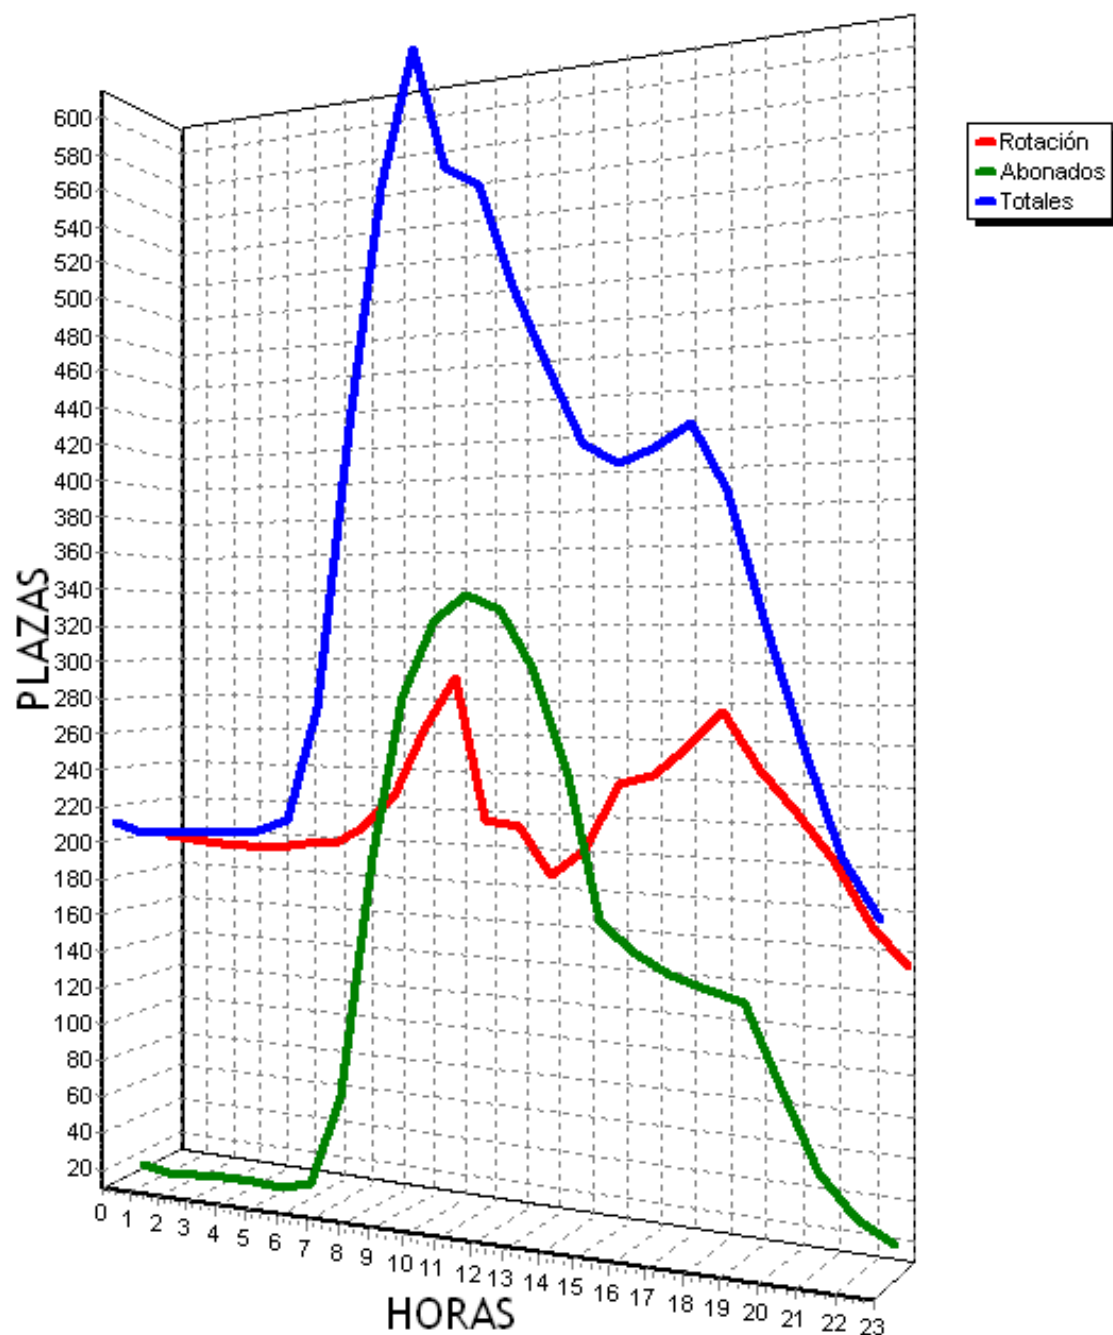

PLAZAS TOTALES DEL PARKING = 719

HORA	ROTACION	ABONADOS	TOTALES
0	198 27%	12 1%	210 29%
1	196 27%	10 1%	206 28%
2	195 27%	12 1%	207 28%
3	195 27%	13 1%	208 28%
4	195 27%	13 1%	208 28%
5	198 27%	13 1%	210 29%
6	199 27%	17 2%	216 30%
7	209 29%	67 9%	276 38%
8	226 31%	197 27%	423 58%
9	263 36%	282 39%	545 75%
10	292 40%	322 44%	614 85%
11	216 30%	336 46%	552 76%
12	214 29%	327 45%	541 75%
13	190 26%	298 41%	488 67%
14	203 28%	243 33%	445 61%
15	238 33%	170 23%	408 56%
16	243 33%	155 21%	398 55%
17	257 35%	147 20%	404 56%
18	275 38%	140 19%	416 57%
19	247 34%	136 18%	383 53%
20	226 31%	94 13%	320 44%
21	205 28%	57 7%	262 36%
22	173 24%	37 5%	210 29%
23	155 21%	27 3%	182 25%
TOTALES	5208	3125	8332