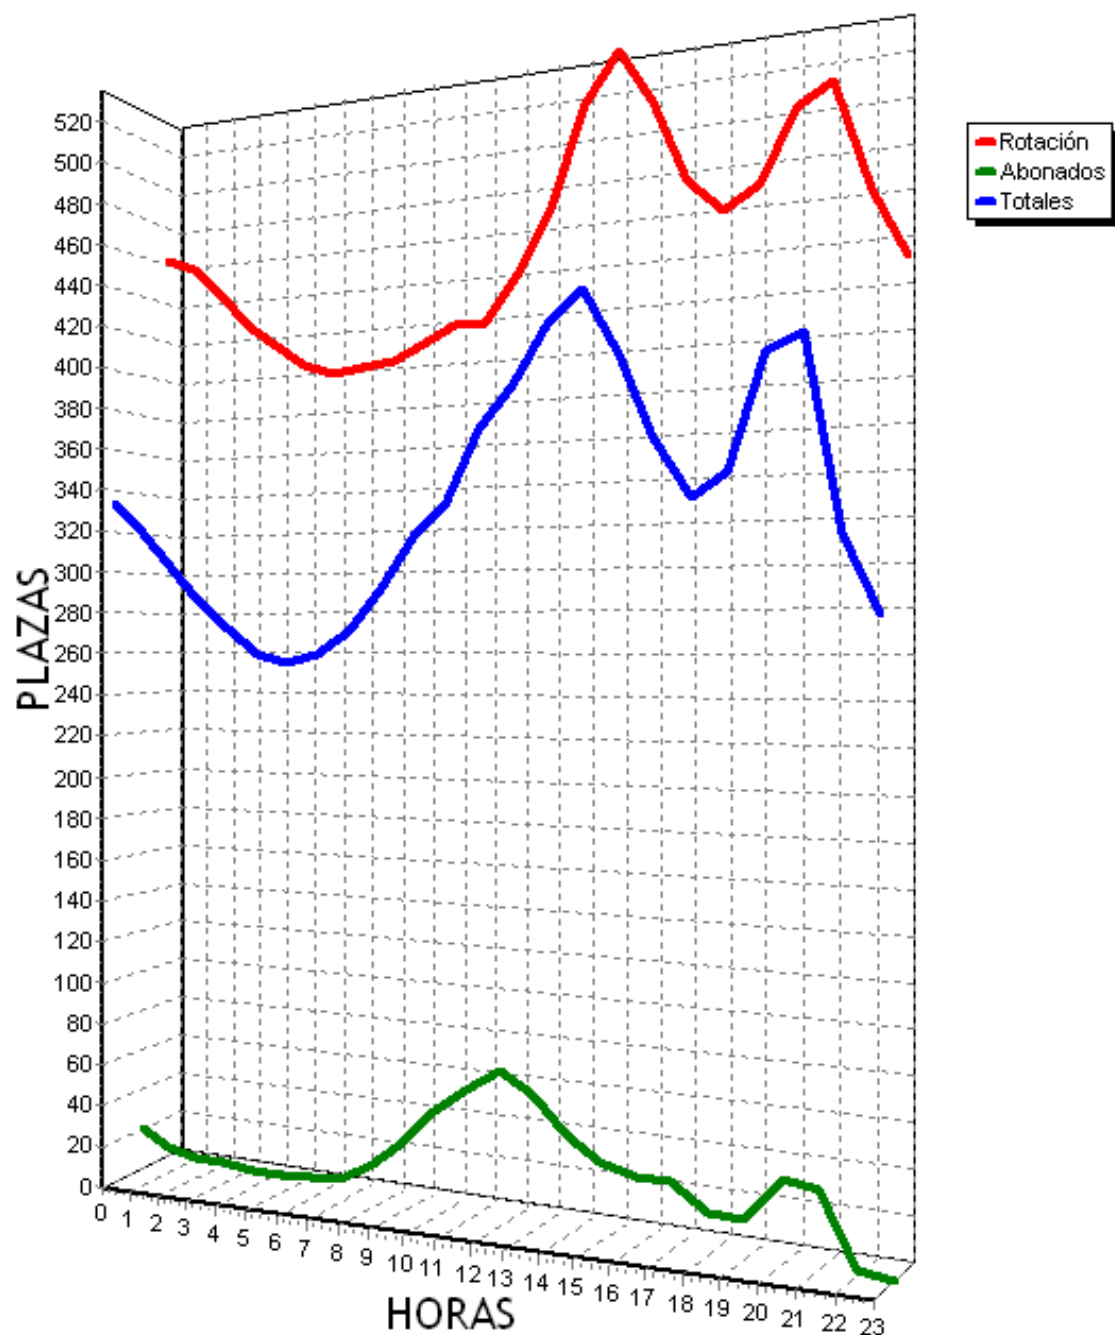

PLAZAS TOTALES DEL PARKING = 719

HORA	ROTACION	ABONADOS	TOTALES
0	463 64%	21 2%	334 46%
1	456 63%	13 1%	319 44%
2	442 61%	10 1%	302 42%
3	425 59%	10 1%	285 39%
4	413 57%	9 1%	272 37%
5	402 55%	9 1%	260 36%
6	397 55%	10 1%	257 35%
7	399 55%	11 1%	260 36%
8	401 55%	20 2%	271 37%
9	408 56%	32 4%	290 40%
10	415 57%	49 6%	314 43%
11	415 57%	61 8%	327 45%
12	438 60%	71 9%	360 50%
13	466 64%	62 8%	379 52%
14	511 71%	45 6%	407 56%
15	534 74%	35 4%	419 58%
16	508 70%	30 4%	390 54%
17	471 65%	30 4%	353 49%
18	457 63%	19 2%	328 45%
19	467 64%	18 2%	337 46%
20	499 69%	37 5%	388 53%
21	508 70%	34 4%	394 54%
22	460 63%	2 0%	311 43%
23	430 59%	0 0%	277 38%
TOTALES	10785	638	7834