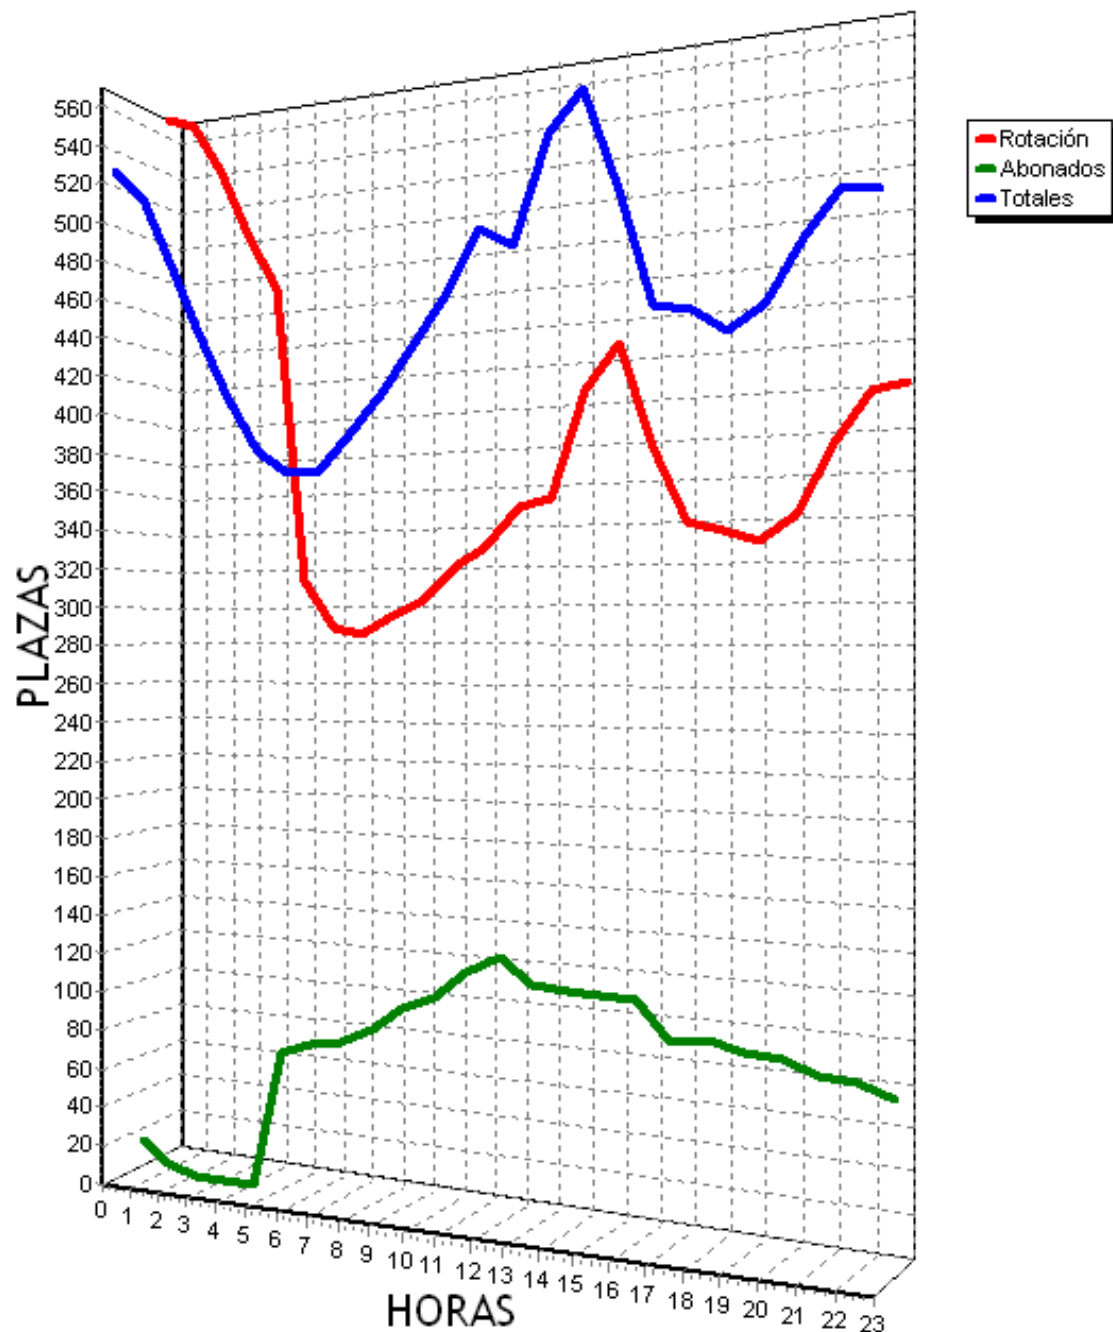

PLAZAS TOTALES DEL PARKING = 719

HORA	ROTACION	ABONADOS	TOTALES
0	569 79%	14 1%	528 73%
1	563 78%	4 0%	512 71%
2	535 74%	0 0%	477 66%
3	501 69%	0 0%	439 61%
4	469 65%	0 0%	405 56%
5	314 43%	70 9%	378 52%
6	289 40%	77 10%	366 50%
7	286 39%	80 11%	366 50%
8	296 41%	88 12%	384 53%
9	303 42%	100 13%	402 55%
10	320 44%	106 14%	425 59%
11	329 45%	120 16%	448 62%
12	348 48%	130 18%	478 66%
13	352 48%	117 16%	469 65%
14	404 56%	115 15%	519 72%
15	426 59%	114 15%	539 74%
16	375 52%	114 15%	489 68%
17	339 47%	96 13%	435 60%
18	334 46%	98 13%	432 60%
19	329 45%	94 13%	422 58%
20	341 47%	92 12%	433 60%
21	374 52%	86 11%	461 64%
22	397 55%	85 11%	482 67%
23	400 55%	79 10%	480 66%
TOTALES	9193	1879	10769