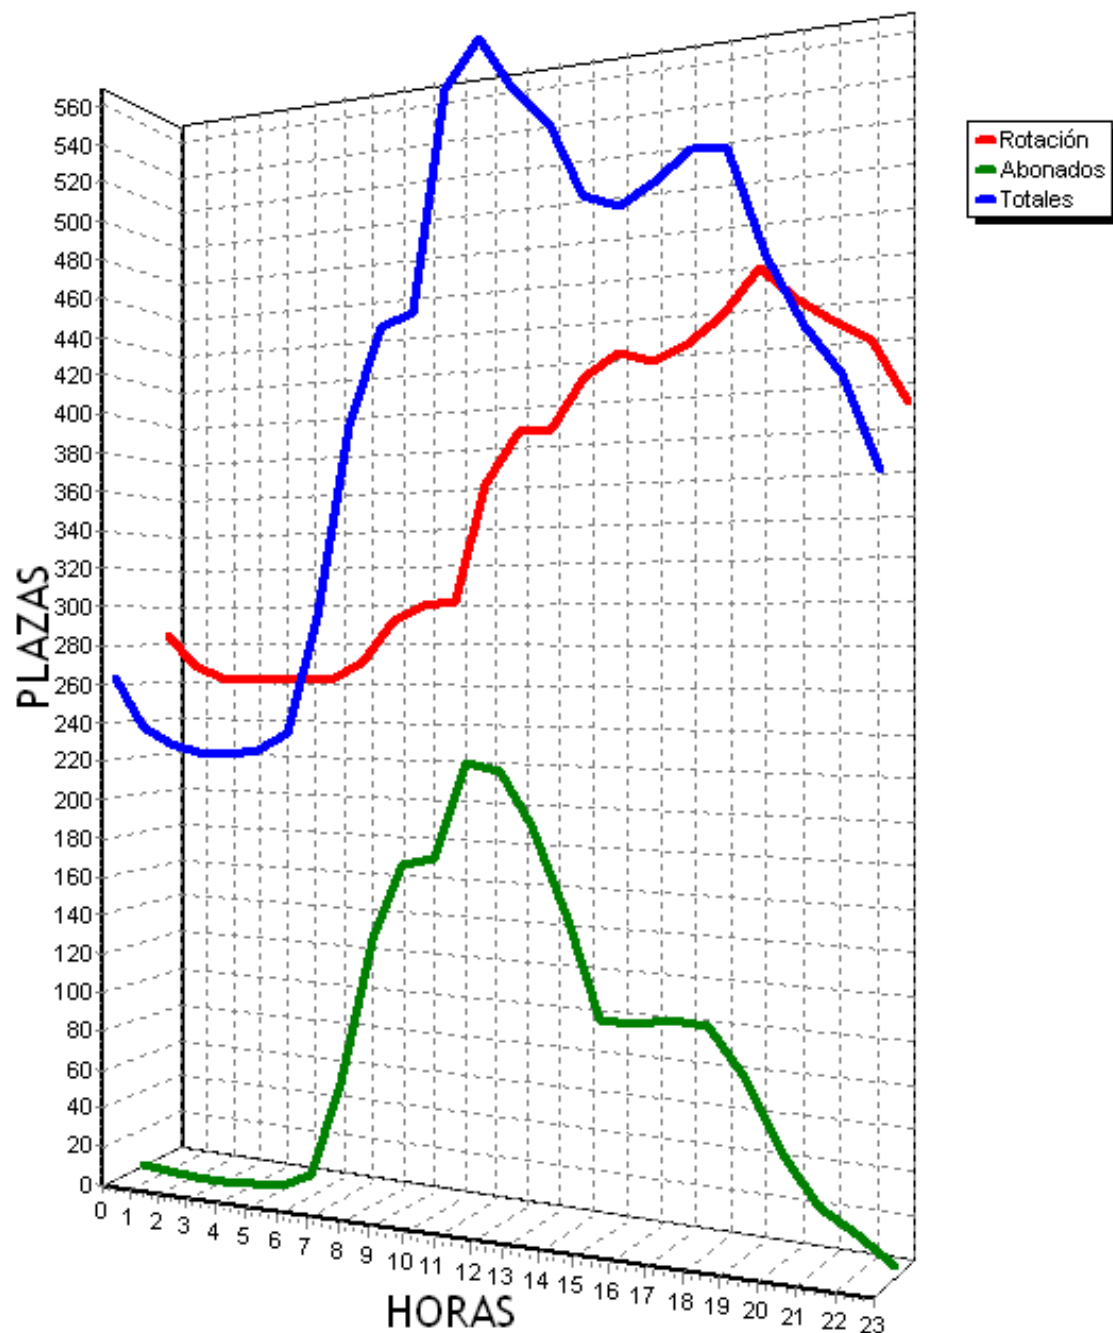

PLAZAS TOTALES DEL PARKING = 719

HORA	ROTACION	ABONADOS	TOTALES
0	285 39%	1 0%	263 36%
1	269 37%	0 0%	238 33%
2	263 36%	0 0%	229 31%
3	261 36%	0 0%	225 31%
4	262 36%	1 0%	225 31%
5	262 36%	3 0%	227 31%
6	263 36%	10 1%	236 32%
7	271 37%	59 8%	294 40%
8	293 40%	133 18%	388 53%
9	300 41%	172 23%	435 60%
10	302 42%	176 24%	441 61%
11	360 50%	223 31%	546 75%
12	386 53%	219 30%	568 78%
13	386 53%	193 26%	542 75%
14	411 57%	150 20%	524 72%
15	421 58%	104 14%	488 67%
16	416 57%	103 14%	482 67%
17	422 58%	106 14%	491 68%
18	436 60%	105 14%	504 70%
19	457 63%	83 11%	503 69%
20	441 61%	50 6%	454 63%
21	430 59%	28 3%	421 58%
22	419 58%	17 2%	399 55%
23	390 54%	5 0%	357 49%
TOTALES	8406	1941	9480