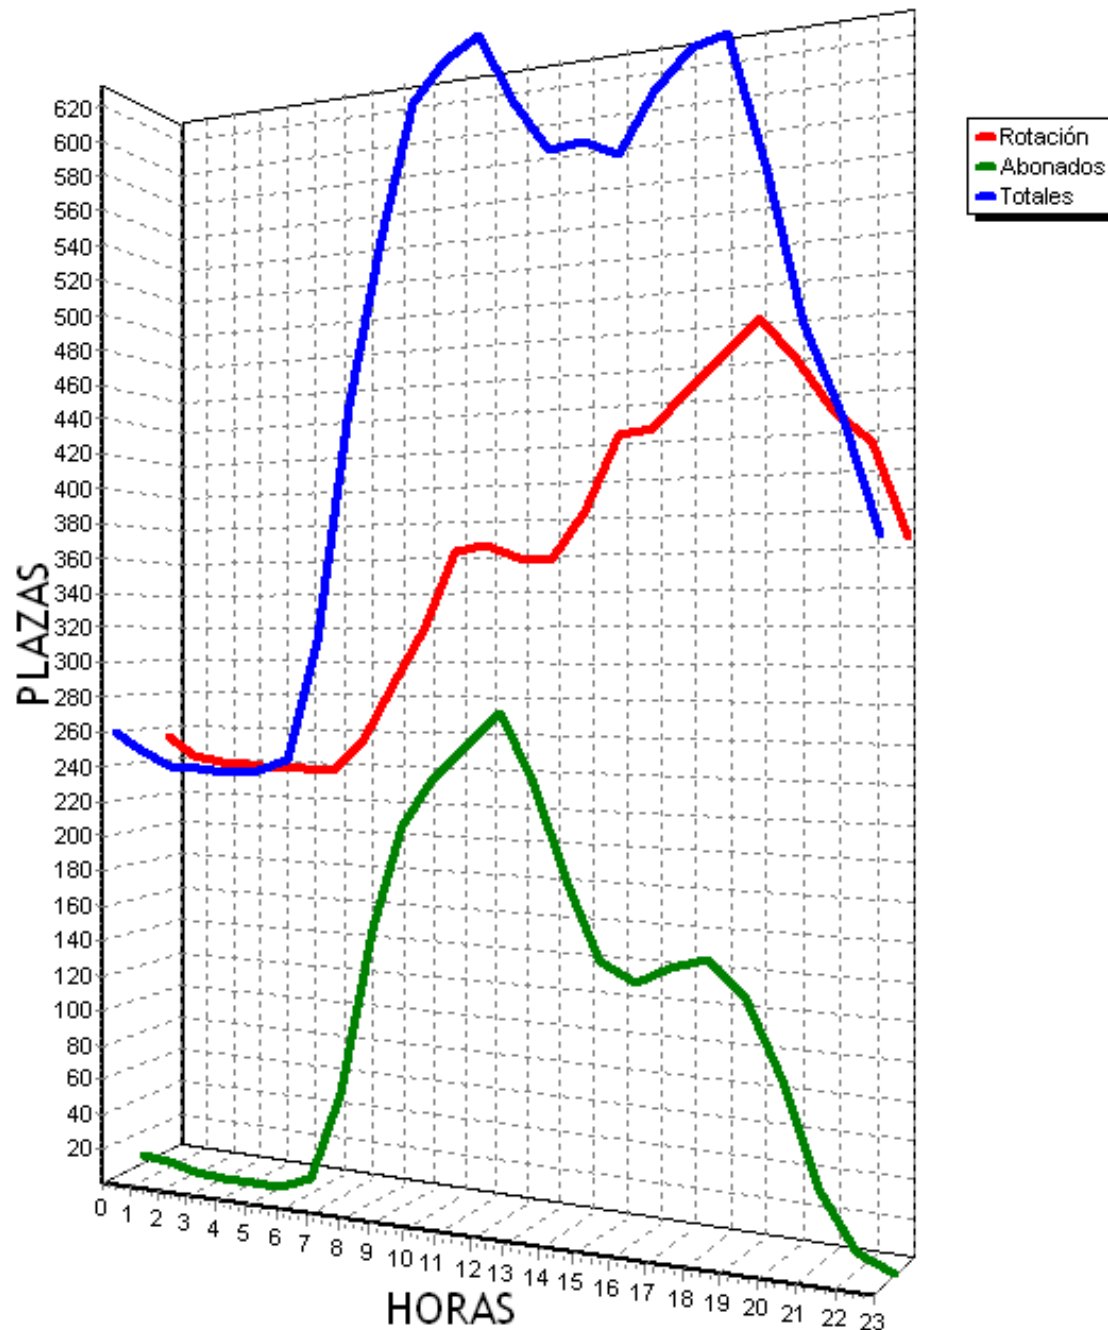

PLAZAS TOTALES DEL PARKING = 719

HORA	ROTACION	ABONADOS	TOTALES
0	215 29%	45 6%	259 36%
1	201 27%	45 6%	246 34%
2	193 26%	45 6%	238 33%
3	187 26%	45 6%	231 32%
4	186 25%	44 6%	231 32%
5	186 25%	45 6%	232 32%
6	187 26%	51 7%	238 33%
7	199 27%	90 12%	289 40%
8	222 30%	161 22%	383 53%
9	253 35%	209 29%	462 64%
10	287 39%	241 33%	528 73%
11	318 44%	246 34%	564 78%
12	322 44%	247 34%	568 78%
13	299 41%	217 30%	516 71%
14	306 42%	164 22%	470 65%
15	323 44%	129 17%	452 62%
16	330 45%	115 15%	445 61%
17	348 48%	137 19%	485 67%
18	378 52%	154 21%	532 73%
19	399 55%	129 17%	528 73%
20	377 52%	82 11%	459 63%
21	347 48%	44 6%	392 54%
22	336 46%	22 3%	358 49%
23	287 39%	10 1%	298 41%
TOTALES	6686	2717	9404