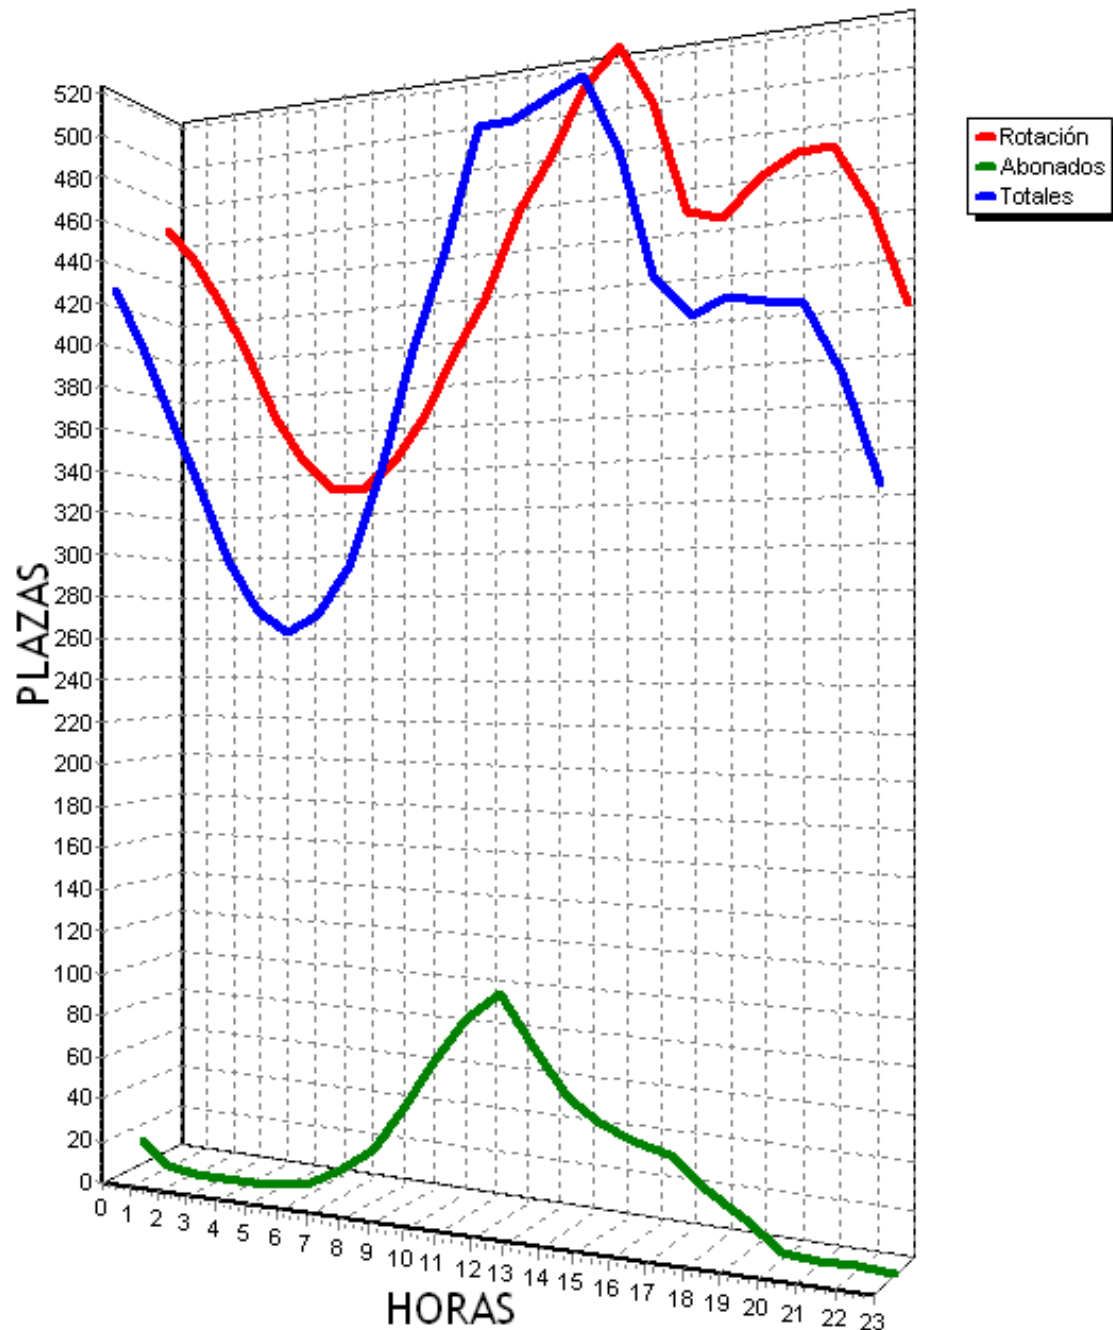

PLAZAS TOTALES DEL PARKING = 719

HORA	ROTACION	ABONADOS	TOTALES
0	466 64%	11 1%	428 59%
1	449 62%	1 0%	399 55%
2	425 59%	0 0%	364 50%
3	399 55%	0 0%	332 46%
4	366 50%	0 0%	296 41%
5	344 47%	2 0%	273 37%
6	330 45%	5 0%	262 36%
7	330 45%	13 1%	270 37%
8	342 47%	24 3%	292 40%
9	363 50%	45 6%	335 46%
10	392 54%	68 9%	387 53%
11	415 57%	89 12%	430 59%
12	454 63%	101 14%	483 67%
13	477 66%	80 11%	484 67%
14	506 70%	59 8%	492 68%
15	523 72%	49 6%	499 69%
16	495 68%	43 5%	466 64%
17	446 62%	39 5%	412 57%
18	442 61%	25 3%	394 54%
19	458 63%	16 2%	401 55%
20	467 64%	4 0%	398 55%
21	468 65%	2 0%	396 55%
22	440 61%	2 0%	367 51%
23	399 55%	1 0%	322 44%
TOTALES	10196	679	9182