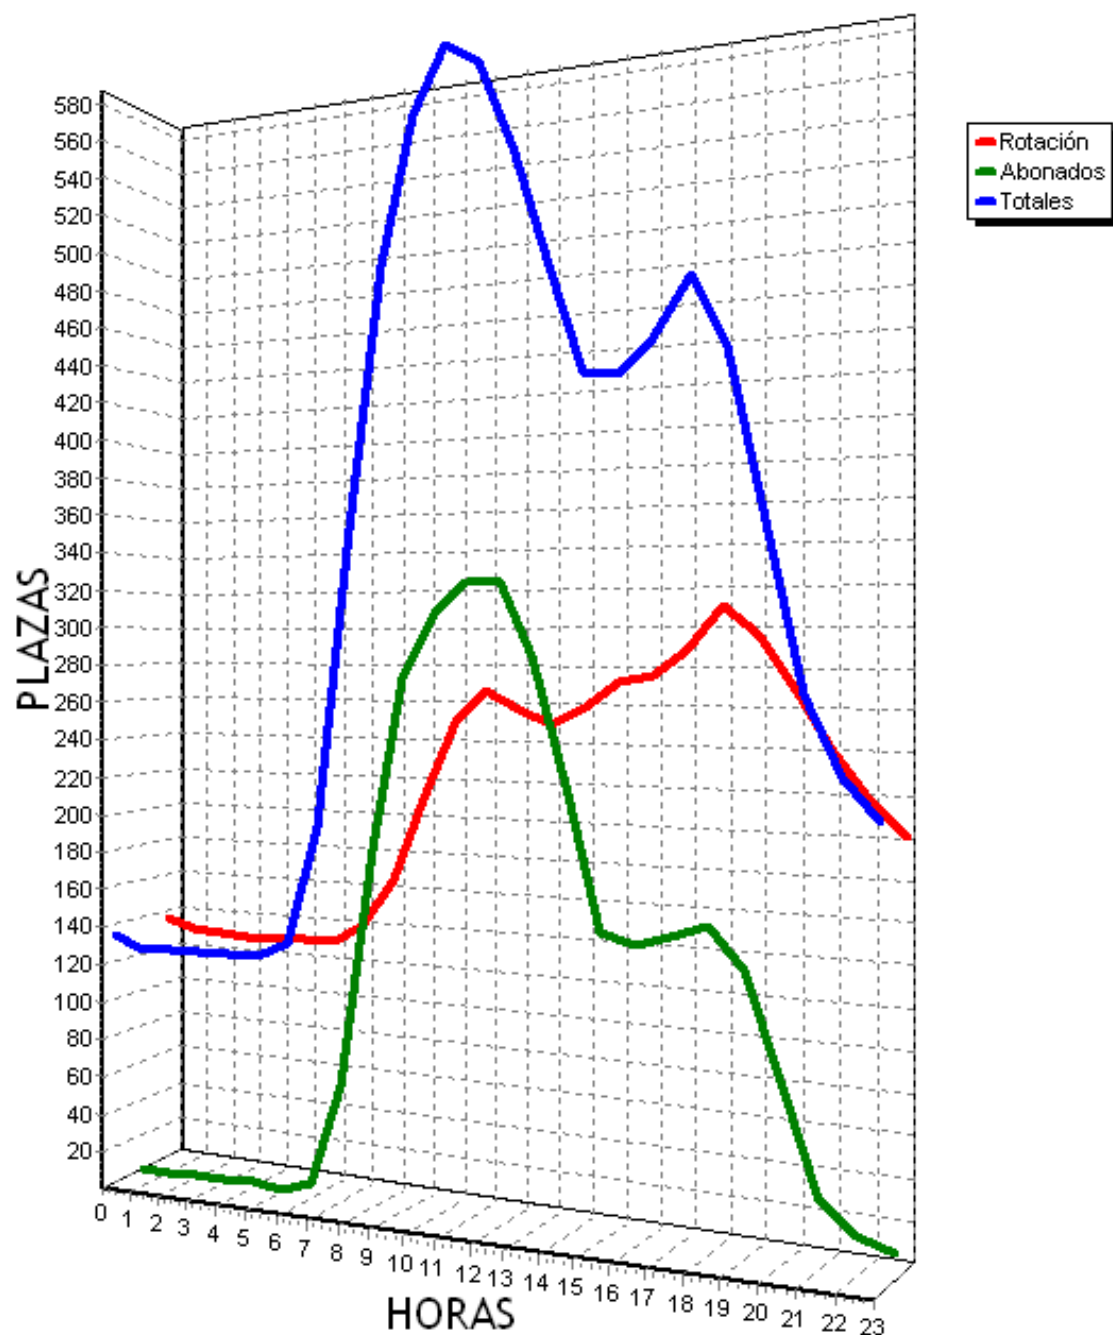

PLAZAS TOTALES DEL PARKING = 719

HORA	ROTACION	ABONADOS	TOTALES
0	136 18%	1 0%	134 18%
1	131 18%	1 0%	128 17%
2	130 18%	3 0%	129 17%
3	130 18%	3 0%	129 17%
4	130 18%	4 0%	130 18%
5	131 18%	3 0%	130 18%
6	132 18%	8 1%	137 19%
7	142 19%	61 8%	199 27%
8	168 23%	185 25%	349 48%
9	210 29%	274 38%	480 66%
10	251 34%	306 42%	554 77%
11	267 37%	323 44%	586 81%
12	258 35%	322 44%	576 80%
13	251 34%	285 39%	532 73%
14	259 36%	218 30%	473 65%
15	273 37%	151 21%	420 58%
16	276 38%	146 20%	418 58%
17	288 40%	151 21%	435 60%
18	310 43%	157 21%	463 64%
19	296 41%	137 19%	429 59%
20	268 37%	84 11%	348 48%
21	240 33%	33 4%	269 37%
22	216 30%	19 2%	231 32%
23	202 28%	13 1%	211 29%
TOTALES	5095	2888	7890