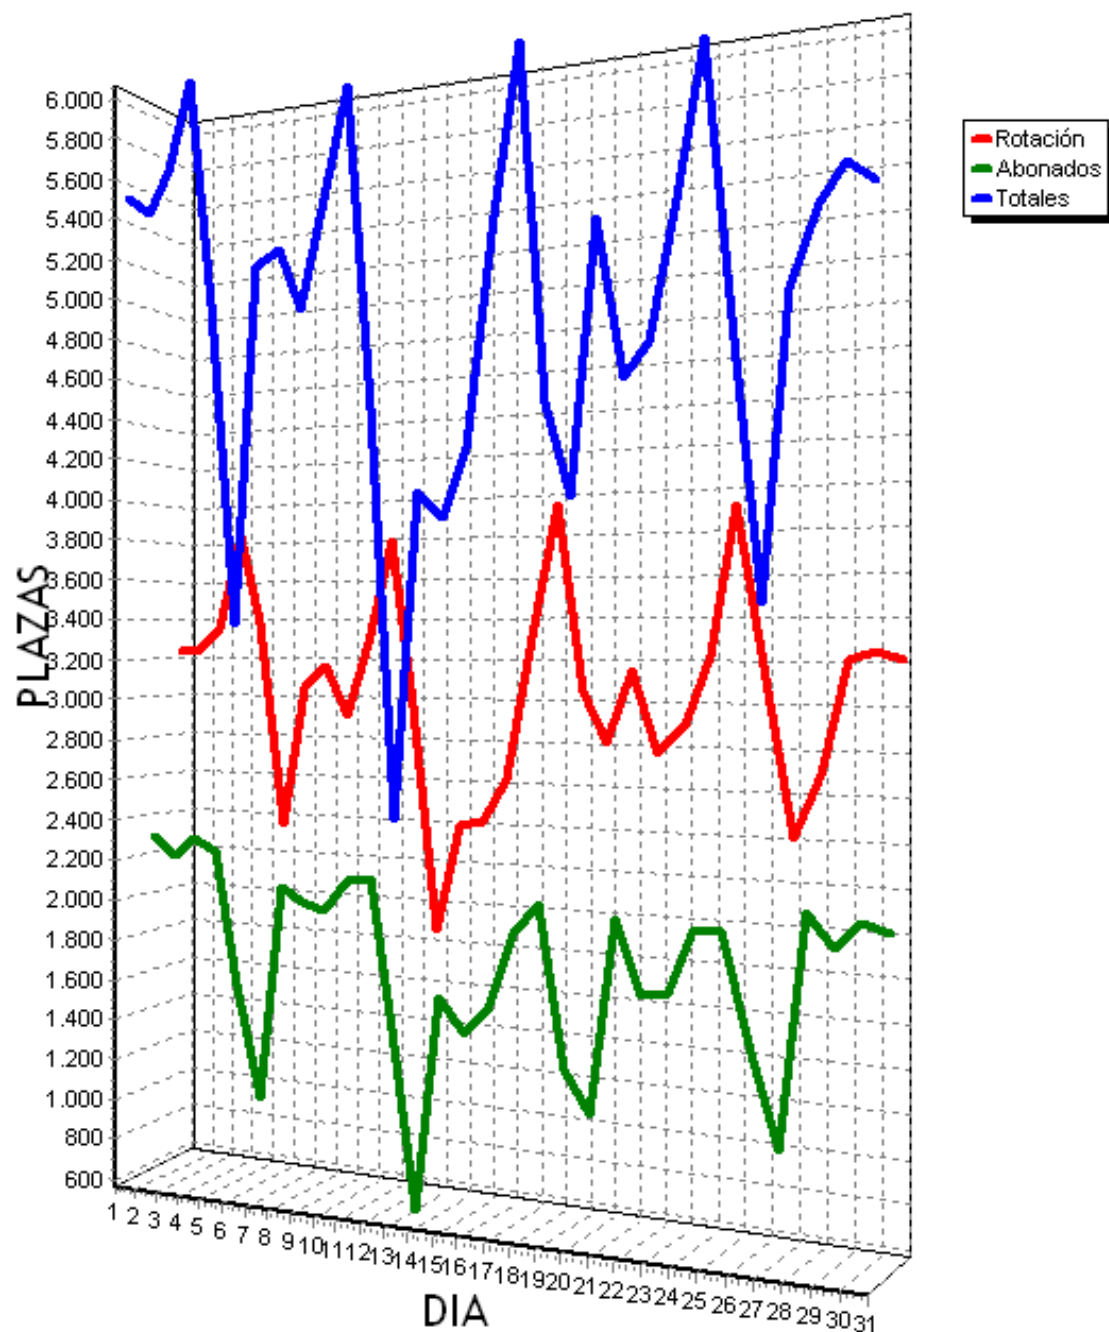

PLAZAS TOTALES DEL PARKING = 719

DIA	ROTACION	ABONADOS	TOTALES
1	3239	2283	5522
2	3241	2190	5431
3	3356	2285	5641
4	3828	2229	6057
5	3385	1557	4942
6	2357	1014	3371
7	3049	2059	5108
8	3171	2008	5179
9	2921	1968	4889
10	3281	2121	5402
11	3782	2138	5920
12	2968	1423	4391
13	1881	570	2451
14	2396	1596	3992
15	2424	1439	3863
16	2627	1558	4185
17	3312	1924	5236
18	3940	2072	6012
19	3046	1318	4364
20	2815	1127	3942
21	3154	2029	5183
22	2772	1689	4461
23	2903	1710	4613
24	3226	2001	5227
25	3912	2009	5921
26	3122	1478	4600
27	2401	1057	3458
28	2700	2112	4812
29	3202	1959	5161
30	3249	2073	5322
31	3211	2030	5241
TOTALES	94871	55026	149897