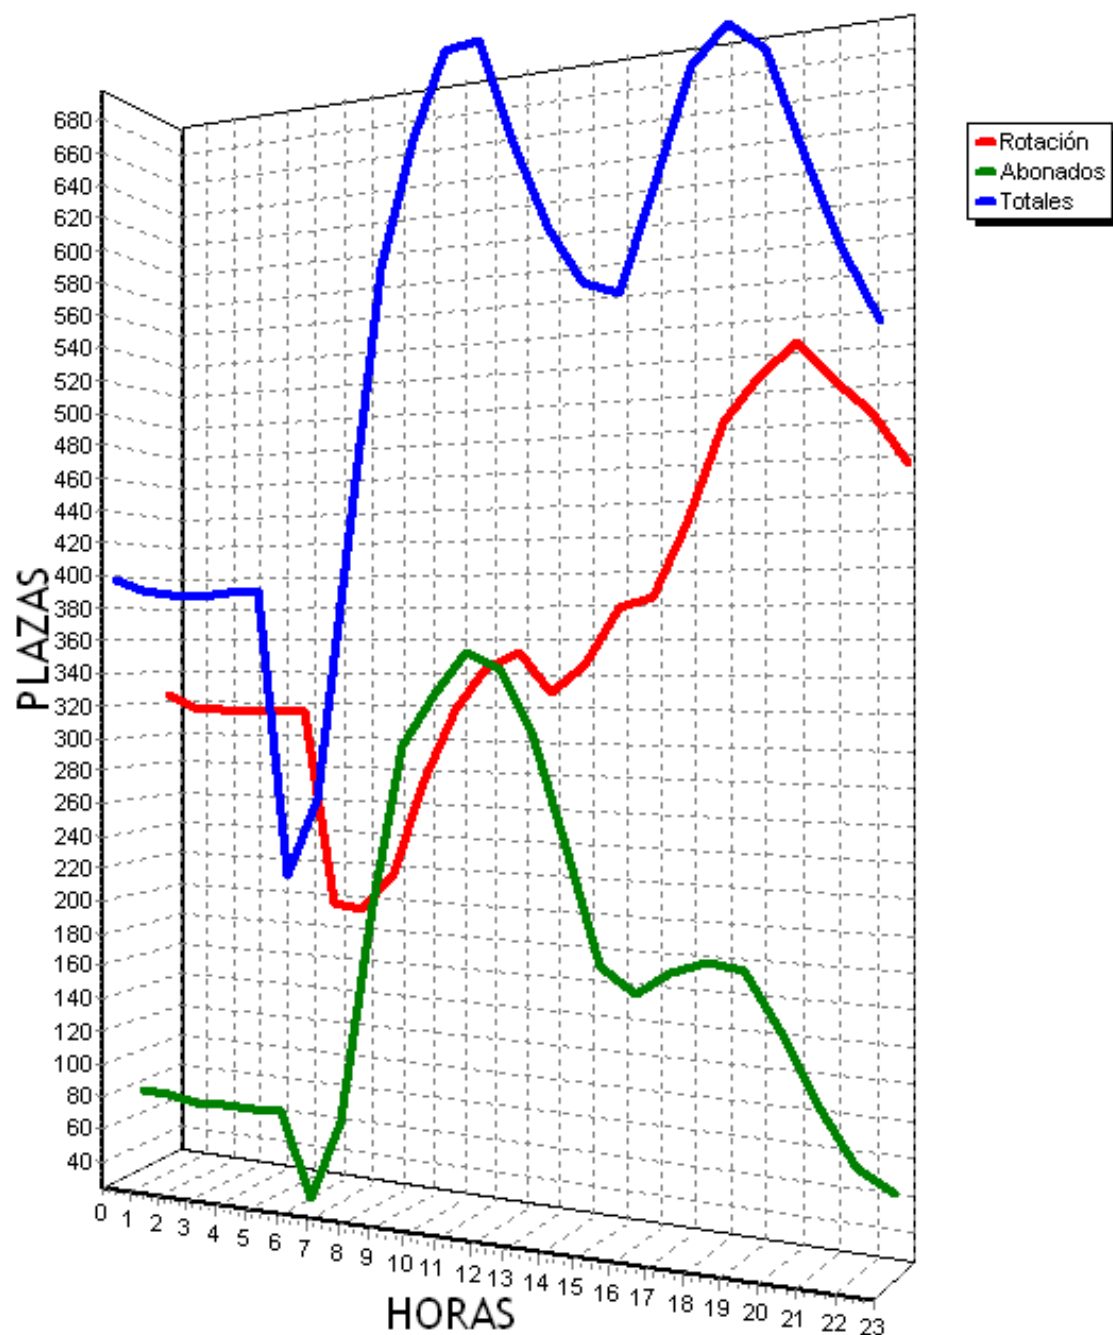

PLAZAS TOTALES DEL PARKING = 719

HORA	ROTACION		ABONADOS		TOTALES	
0	324	45%	74	10%	398	55%
1	316	43%	74	10%	390	54%
2	316	43%	72	10%	388	53%
3	315	43%	72	10%	387	53%
4	315	43%	73	10%	388	53%
5	316	43%	73	10%	389	54%
6	198	27%	24	3%	222	30%
7	195	27%	72	10%	267	37%
8	219	30%	204	28%	422	58%
9	276	38%	298	41%	574	79%
10	318	44%	328	45%	646	89%
11	342	47%	353	49%	694	96%
12	353	49%	344	47%	697	96%
13	329	45%	308	42%	637	88%
14	346	48%	240	33%	587	81%
15	379	52%	177	24%	556	77%
16	384	53%	164	22%	548	76%
17	426	59%	177	24%	603	83%
18	482	67%	185	25%	667	92%
19	507	70%	181	25%	688	95%
20	523	72%	149	20%	672	93%
21	502	69%	112	15%	614	85%
22	483	67%	80	11%	563	78%
23	455	63%	70	9%	525	73%
TOTALES	8619		3904		12522