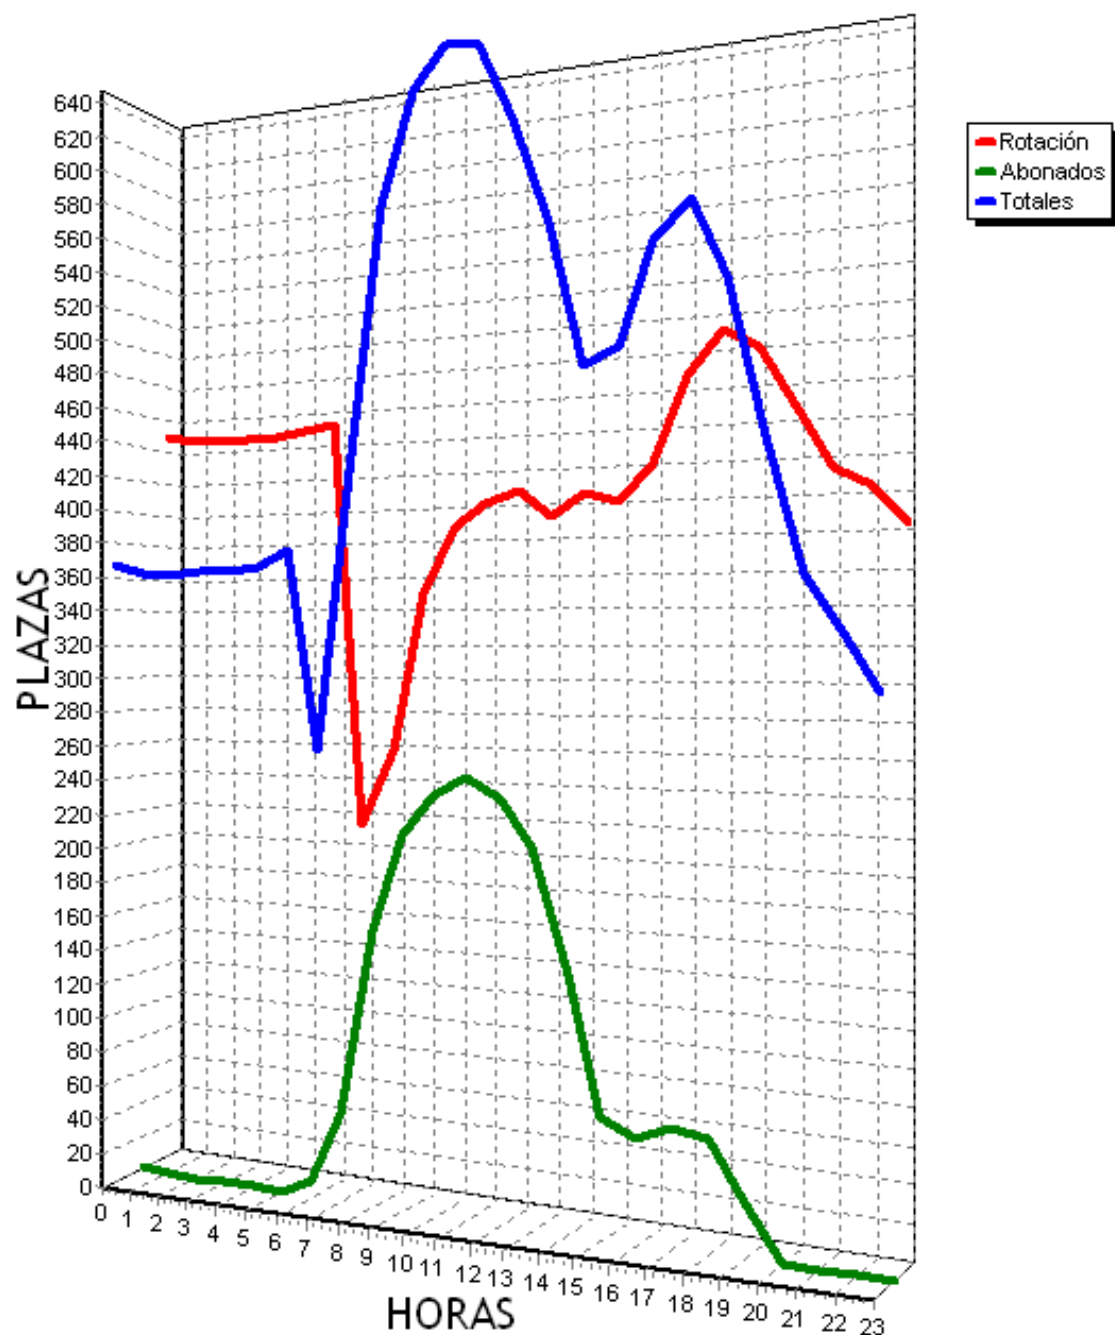

PLAZAS TOTALES DEL PARKING = 719

HORA	ROTACION	ABONADOS	TOTALES
0	450 62%	1 0%	368 51%
1	446 62%	0 0%	362 50%
2	445 61%	0 0%	361 50%
3	445 61%	1 0%	362 50%
4	445 61%	1 0%	362 50%
5	447 62%	1 0%	364 50%
6	449 62%	9 1%	374 52%
7	215 29%	52 7%	261 36%
8	259 36%	158 21%	416 57%
9	350 48%	213 29%	562 78%
10	387 53%	237 32%	623 86%
11	400 55%	246 34%	646 89%
12	407 56%	236 32%	644 89%
13	392 54%	209 29%	601 83%
14	403 56%	141 19%	544 75%
15	399 55%	67 9%	467 64%
16	418 58%	58 8%	476 66%
17	465 64%	66 9%	530 73%
18	488 67%	62 8%	550 76%
19	478 66%	30 4%	508 70%
20	445 61%	1 0%	427 59%
21	413 57%	0 0%	356 49%
22	403 56%	0 0%	328 45%
23	383 53%	0 0%	297 41%
TOTALES	9832	1789	10789