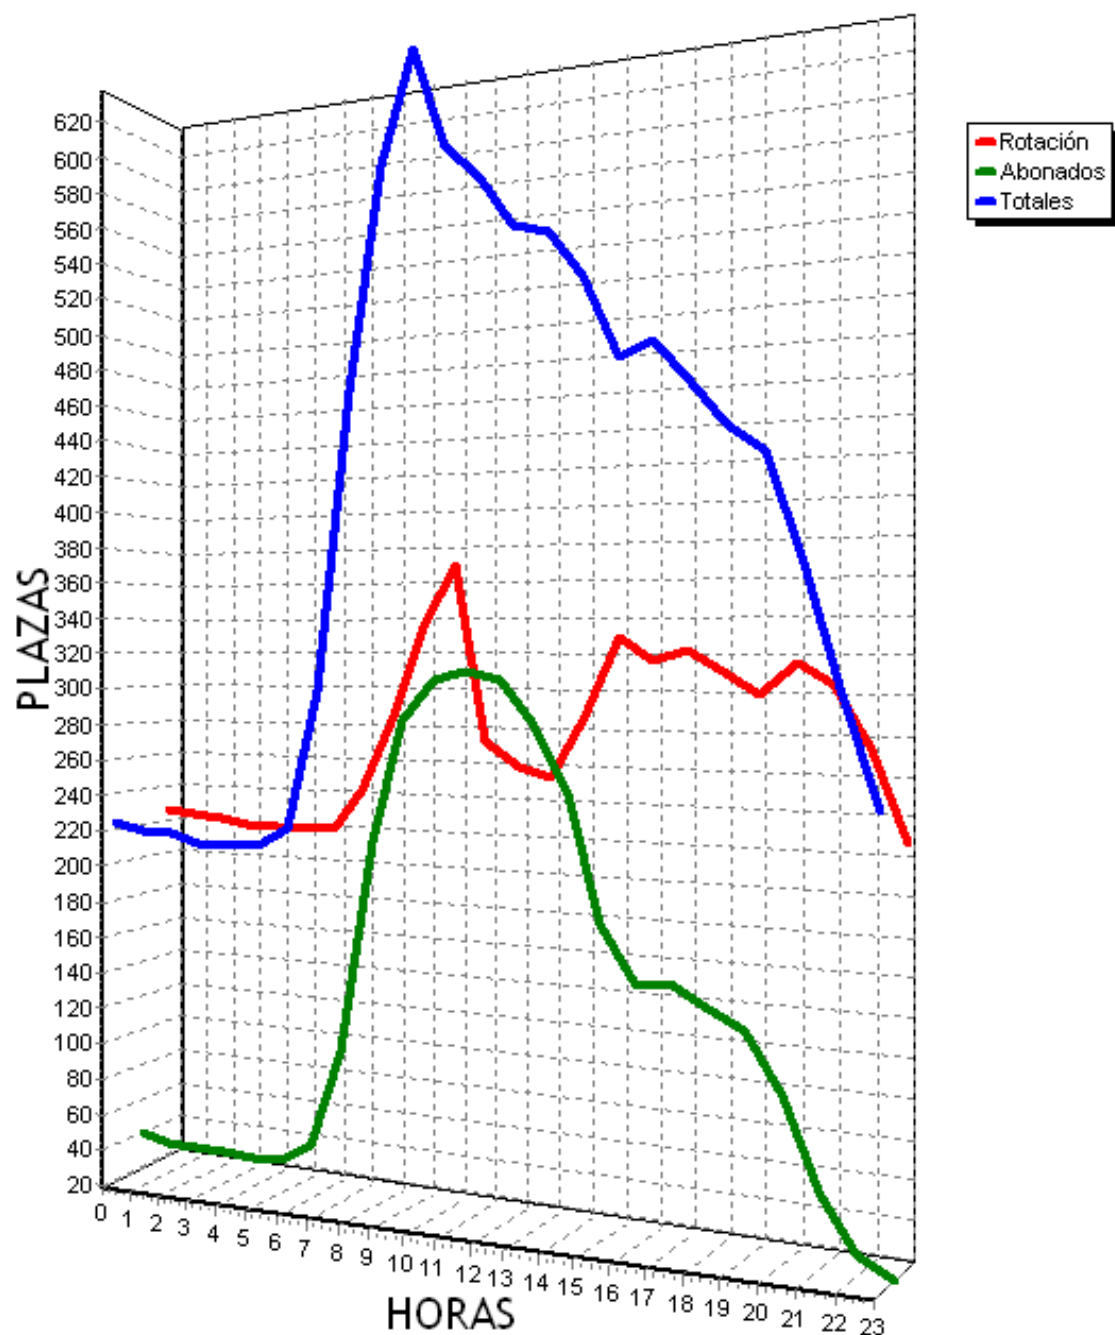

PLAZAS TOTALES DEL PARKING = 719

HORA	ROTACION	ABONADOS	TOTALES
0	227	40	224
1	225	37	220
2	224	37	219
3	220	37	215
4	220	37	215
5	220	38	216
6	221	48	226
7	243	101	301
8	285	218	460
9	335	284	578
10	369	306	637
11	273	311	584
12	260	307	567
13	254	285	539
14	287	248	535
15	329	182	511
16	317	152	469
17	323	154	477
18	312	143	455
19	300	133	433
20	316	103	419
21	306	58	364
22	273	29	302
23	228	19	247
TOTALES	6567	3307	9413