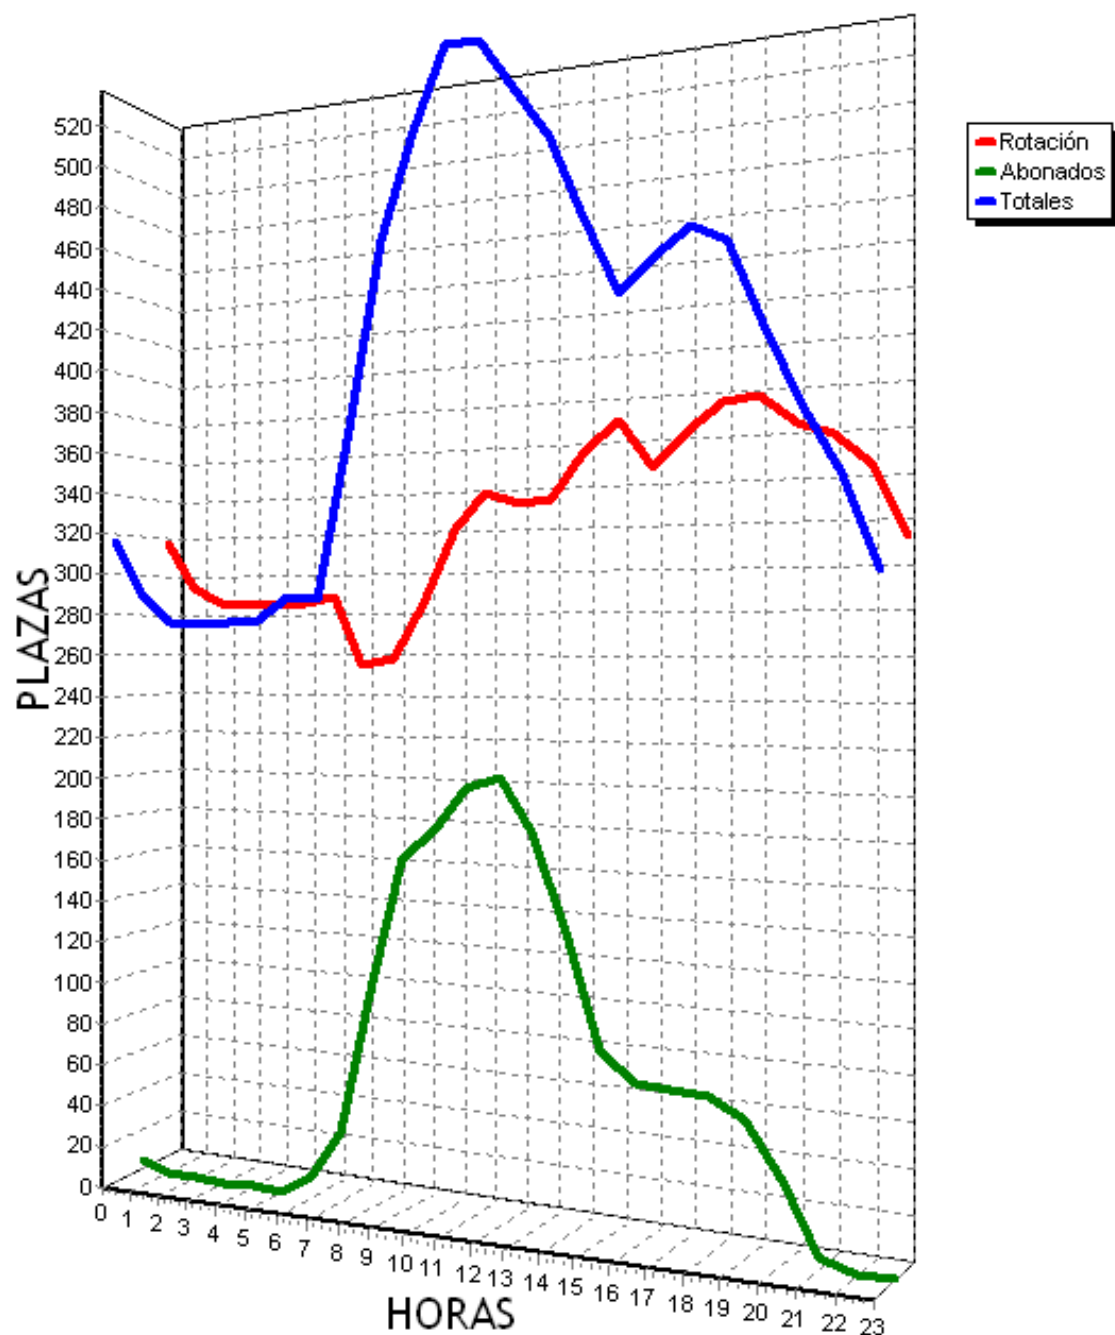

PLAZAS TOTALES DEL PARKING = 719

HORA	ROTACION	ABONADOS	TOTALES
0	318 44%	4 0%	317 44%
1	295 41%	0 0%	289 40%
2	286 39%	1 0%	277 38%
3	285 39%	0 0%	276 38%
4	285 39%	1 0%	276 38%
5	286 39%	1 0%	277 38%
6	289 40%	10 1%	288 40%
7	256 35%	33 4%	287 39%
8	258 35%	107 14%	365 50%
9	285 39%	166 23%	451 62%
10	320 44%	179 24%	499 69%
11	337 46%	199 27%	536 74%
12	331 46%	205 28%	536 74%
13	333 46%	180 25%	513 71%
14	355 49%	134 18%	489 68%
15	367 51%	85 11%	452 62%
16	345 47%	72 10%	418 58%
17	361 50%	71 9%	432 60%
18	374 52%	70 9%	444 61%
19	376 52%	61 8%	437 60%
20	362 50%	36 5%	398 55%
21	358 49%	6 0%	364 50%
22	343 47%	0 0%	337 46%
23	313 43%	1 0%	297 41%
TOTALES	7718	1622	9255