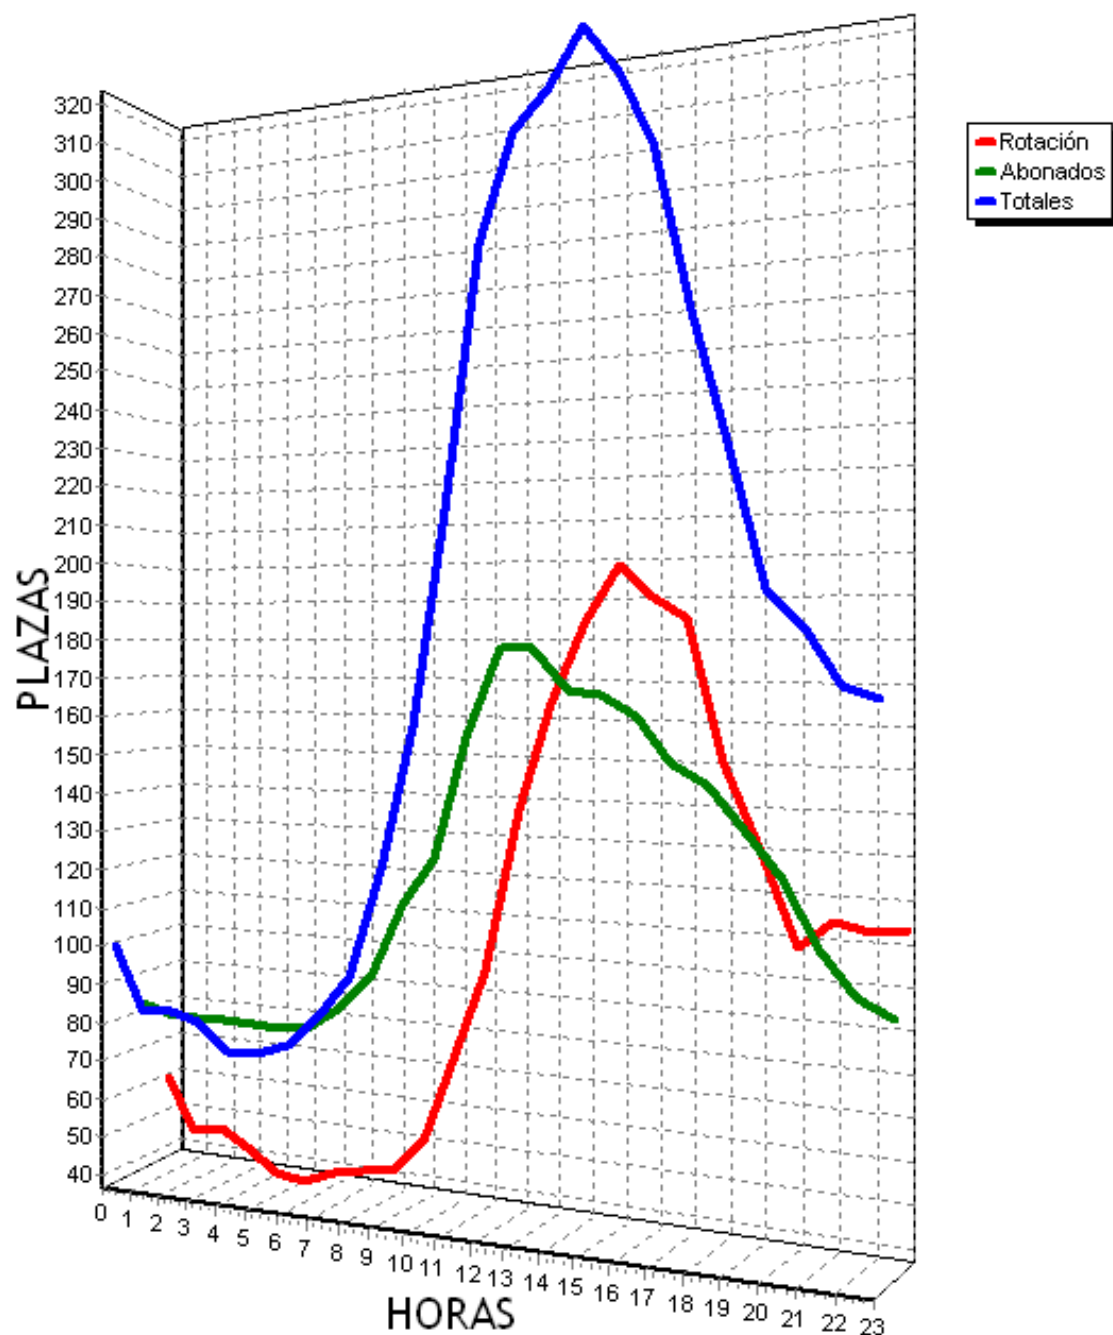

PLAZAS TOTALES DEL PARKING = 719

HORA	ROTACION	ABONADOS	TOTALES			
0	59	8%	82	11%	99	13%
1	45	6%	80	11%	83	11%
2	47	6%	80	11%	84	11%
3	43	5%	80	11%	82	11%
4	38	5%	80	11%	75	10%
5	37	5%	80	11%	75	10%
6	40	5%	81	11%	78	10%
7	42	5%	87	12%	86	11%
8	43	5%	96	13%	97	13%
9	52	7%	114	15%	124	17%
10	75	10%	126	17%	159	22%
11	97	13%	156	21%	211	29%
12	138	19%	178	24%	274	38%
13	164	22%	178	24%	300	41%
14	184	25%	168	23%	310	43%
15	198	27%	167	23%	323	44%
16	190	26%	162	22%	311	43%
17	185	25%	151	21%	294	40%
18	151	21%	146	20%	255	35%
19	131	18%	136	18%	225	31%
20	108	15%	125	17%	191	26%
21	115	15%	110	15%	183	25%
22	113	15%	99	13%	170	23%
23	114	15%	95	13%	167	23%
TOTALES	2409		2857		4256