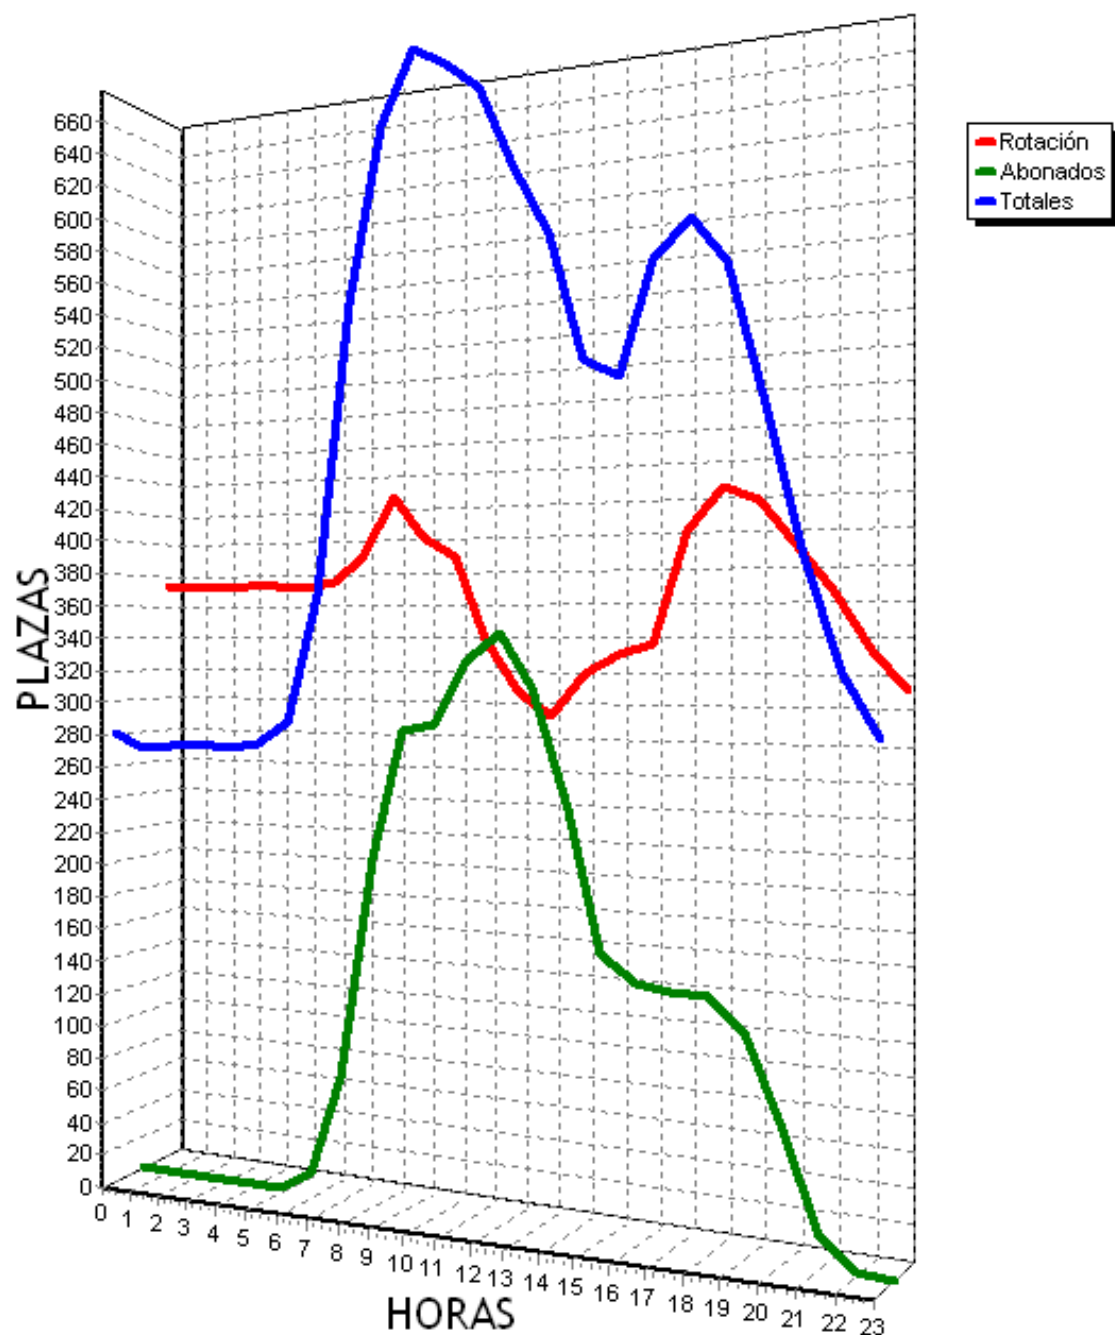

PLAZAS TOTALES DEL PARKING = 719

HORA	ROTACION	ABONADOS	TOTALES
0	374 52%	1 0%	281 39%
1	371 51%	1 0%	272 37%
2	372 51%	3 0%	274 38%
3	373 51%	3 0%	275 38%
4	373 51%	2 0%	274 38%
5	372 51%	4 0%	276 38%
6	374 52%	16 2%	289 40%
7	389 54%	76 10%	365 50%
8	426 59%	209 29%	534 74%
9	401 55%	285 39%	637 88%
10	389 54%	289 40%	678 94%
11	339 47%	327 45%	667 92%
12	308 42%	343 47%	651 90%
13	294 40%	311 43%	605 84%
14	320 44%	243 33%	564 78%
15	331 46%	162 22%	493 68%
16	336 46%	147 20%	483 67%
17	400 55%	144 20%	545 75%
18	425 59%	142 19%	567 78%
19	418 58%	124 17%	542 75%
20	391 54%	73 10%	464 64%
21	366 50%	18 2%	383 53%
22	333 46%	1 0%	321 44%
23	311 43%	0 0%	287 39%
TOTALES	8786	2924	10727