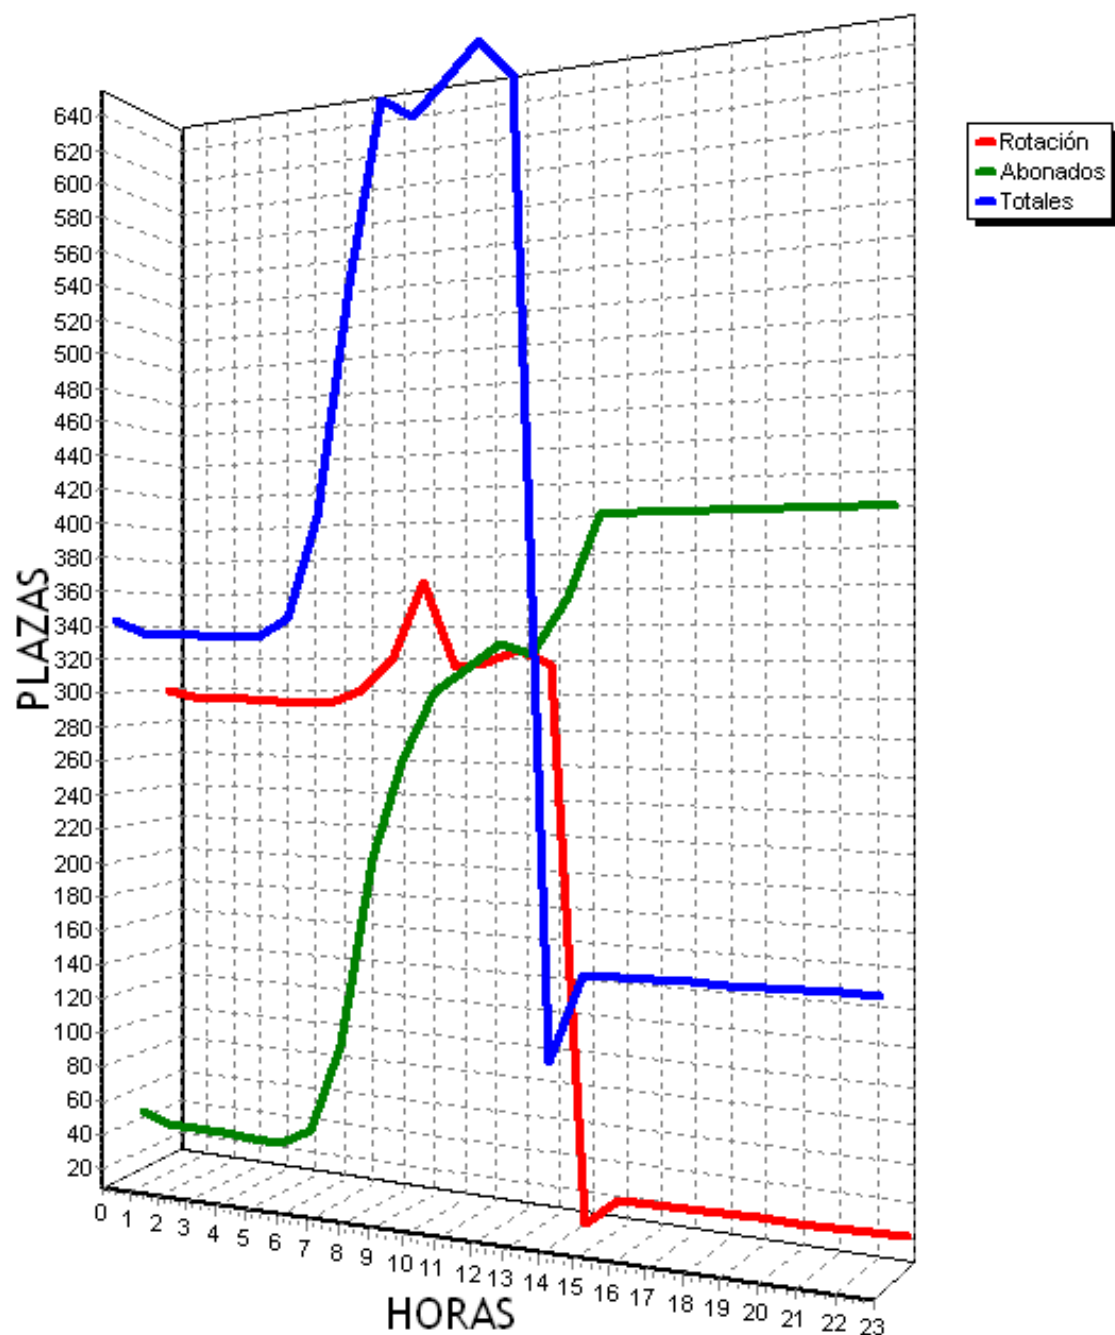

PLAZAS TOTALES DEL PARKING = 719

HORA	ROTACION	ABONADOS	TOTALES
0	299 41%	43 5%	343 47%
1	296 41%	39 5%	335 46%
2	295 41%	39 5%	334 46%
3	295 41%	39 5%	334 46%
4	295 41%	38 5%	333 46%
5	294 40%	38 5%	333 46%
6	295 41%	48 6%	343 47%
7	302 42%	98 13%	400 55%
8	321 44%	207 28%	529 73%
9	365 50%	264 36%	629 87%
10	316 43%	302 42%	617 85%
11	319 44%	316 43%	635 88%
12	326 45%	329 45%	654 90%
13	318 44%	323 44%	633 88%
14	9 1%	354 49%	108 15%
15	25 3%	399 55%	156 21%
16	25 3%	399 55%	156 21%
17	25 3%	399 55%	156 21%
18	25 3%	399 55%	156 21%
19	25 3%	399 55%	156 21%
20	25 3%	399 55%	156 21%
21	25 3%	399 55%	156 21%
22	25 3%	399 55%	156 21%
23	25 3%	399 55%	156 21%
TOTALES	4570	6068	7964