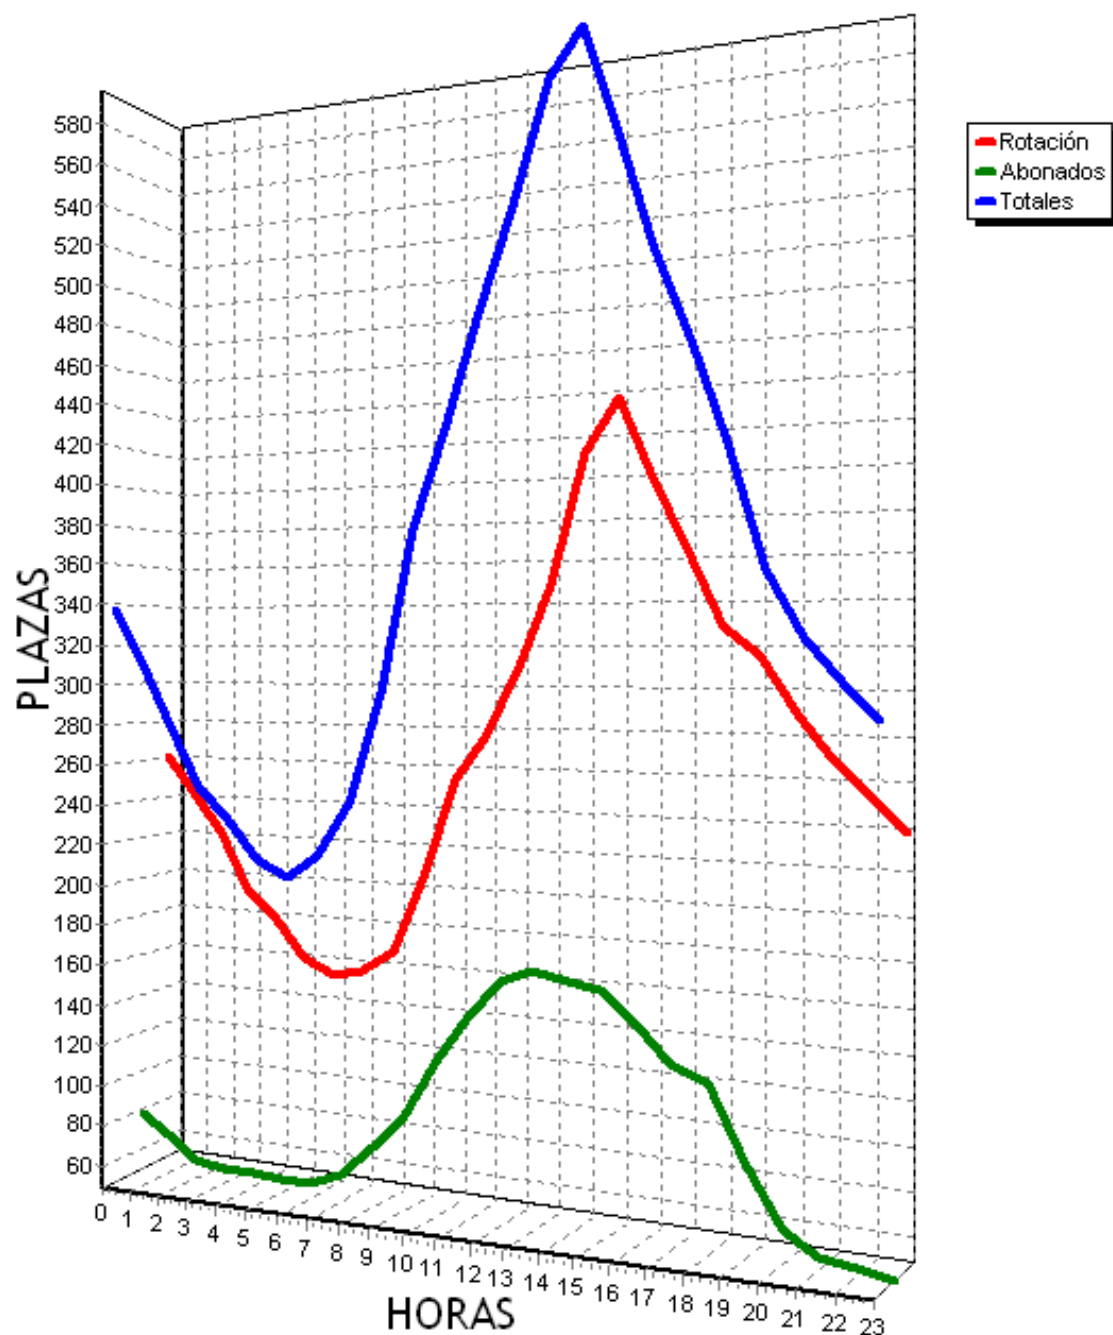

PLAZAS TOTALES DEL PARKING = 719

HORA	ROTACION	ABONADOS	TOTALES
0	260 36%	77 10%	337 46%
1	243 33%	68 9%	310 43%
2	222 30%	59 8%	280 38%
3	195 27%	56 7%	250 34%
4	179 24%	57 7%	235 32%
5	161 22%	56 7%	215 29%
6	154 21%	56 7%	209 29%
7	158 21%	63 8%	219 30%
8	169 23%	78 10%	246 34%
9	207 28%	93 12%	298 41%
10	254 35%	121 16%	374 52%
11	276 38%	144 20%	419 58%
12	310 43%	163 22%	471 65%
13	349 48%	170 23%	518 72%
14	410 57%	166 23%	574 79%
15	434 60%	163 22%	596 82%
16	396 55%	149 20%	545 75%
17	364 50%	133 18%	496 68%
18	328 45%	126 17%	453 63%
19	316 43%	93 12%	408 56%
20	289 40%	65 9%	353 49%
21	269 37%	55 7%	323 44%
22	253 35%	52 7%	305 42%
23	239 33%	49 6%	288 40%
TOTALES	6435	2312	8722