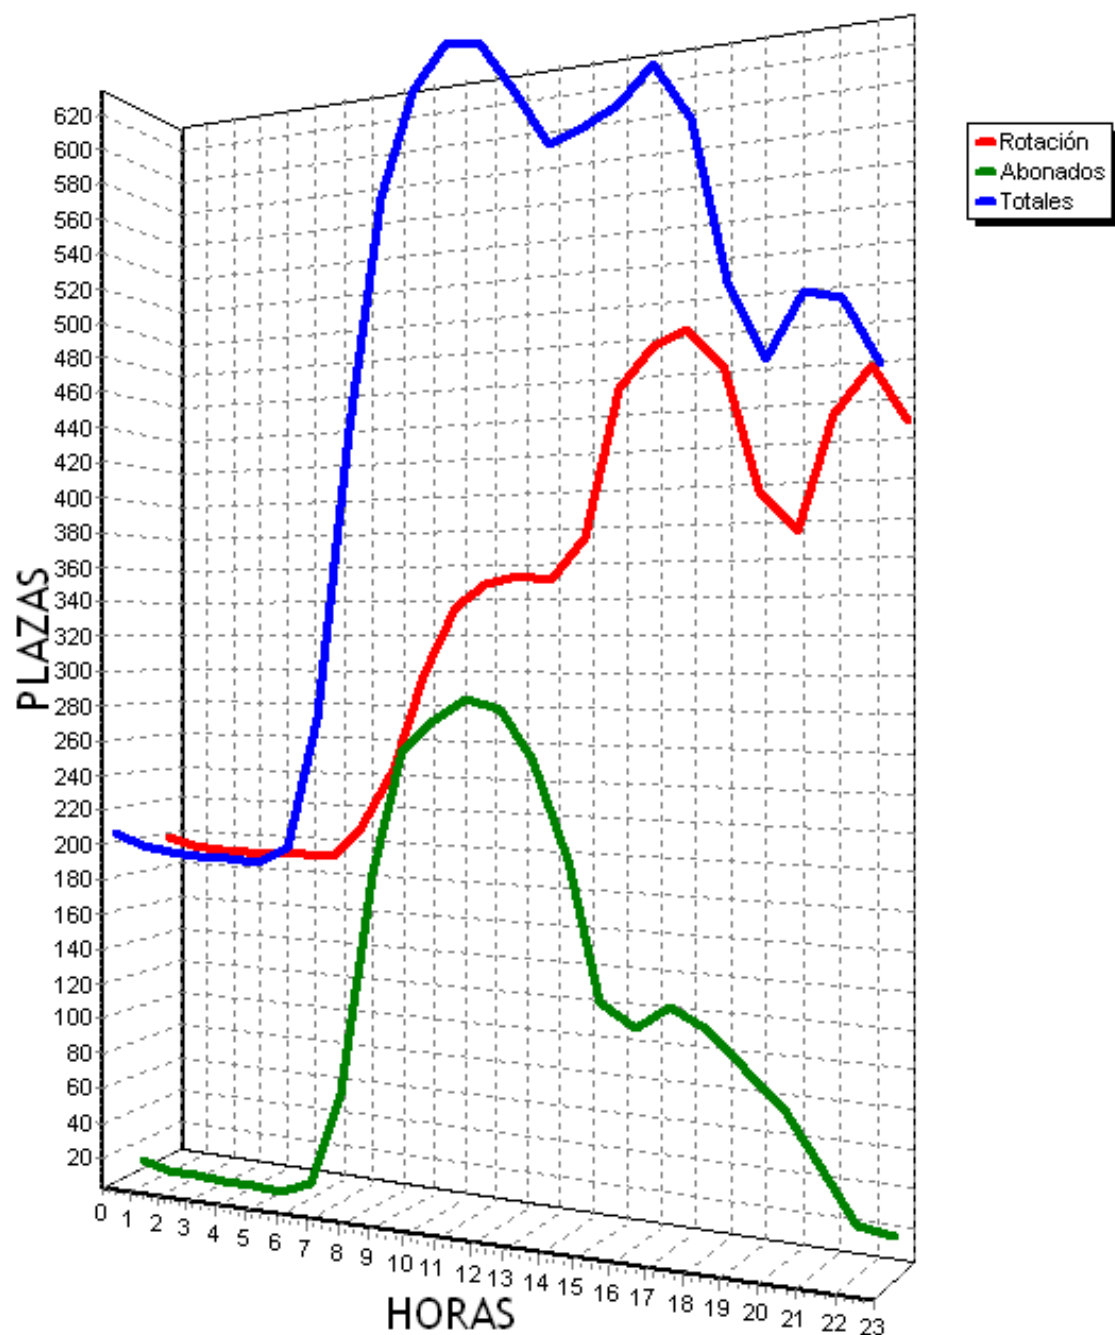

PLAZAS TOTALES DEL PARKING = 719

HORA	ROTACION	ABONADOS	TOTALES
0	198 27%	8 1%	206 28%
1	194 26%	4 0%	199 27%
2	192 26%	5 0%	197 27%
3	192 26%	4 0%	196 27%
4	191 26%	4 0%	195 27%
5	192 26%	3 0%	194 26%
6	193 26%	11 1%	204 28%
7	211 29%	64 8%	275 38%
8	244 33%	188 26%	432 60%
9	298 41%	257 35%	556 77%
10	336 46%	274 38%	611 84%
11	348 48%	286 39%	633 88%
12	353 49%	280 38%	632 87%
13	351 48%	255 35%	605 84%
14	373 51%	201 27%	574 79%
15	453 63%	127 17%	580 80%
16	474 65%	116 16%	590 82%
17	480 66%	128 17%	608 84%
18	460 63%	118 16%	578 80%
19	395 54%	101 14%	495 68%
20	374 52%	83 11%	456 63%
21	432 60%	56 7%	488 67%
22	456 63%	28 3%	484 67%
23	428 59%	24 3%	451 62%
TOTALES	7818	2625	10439