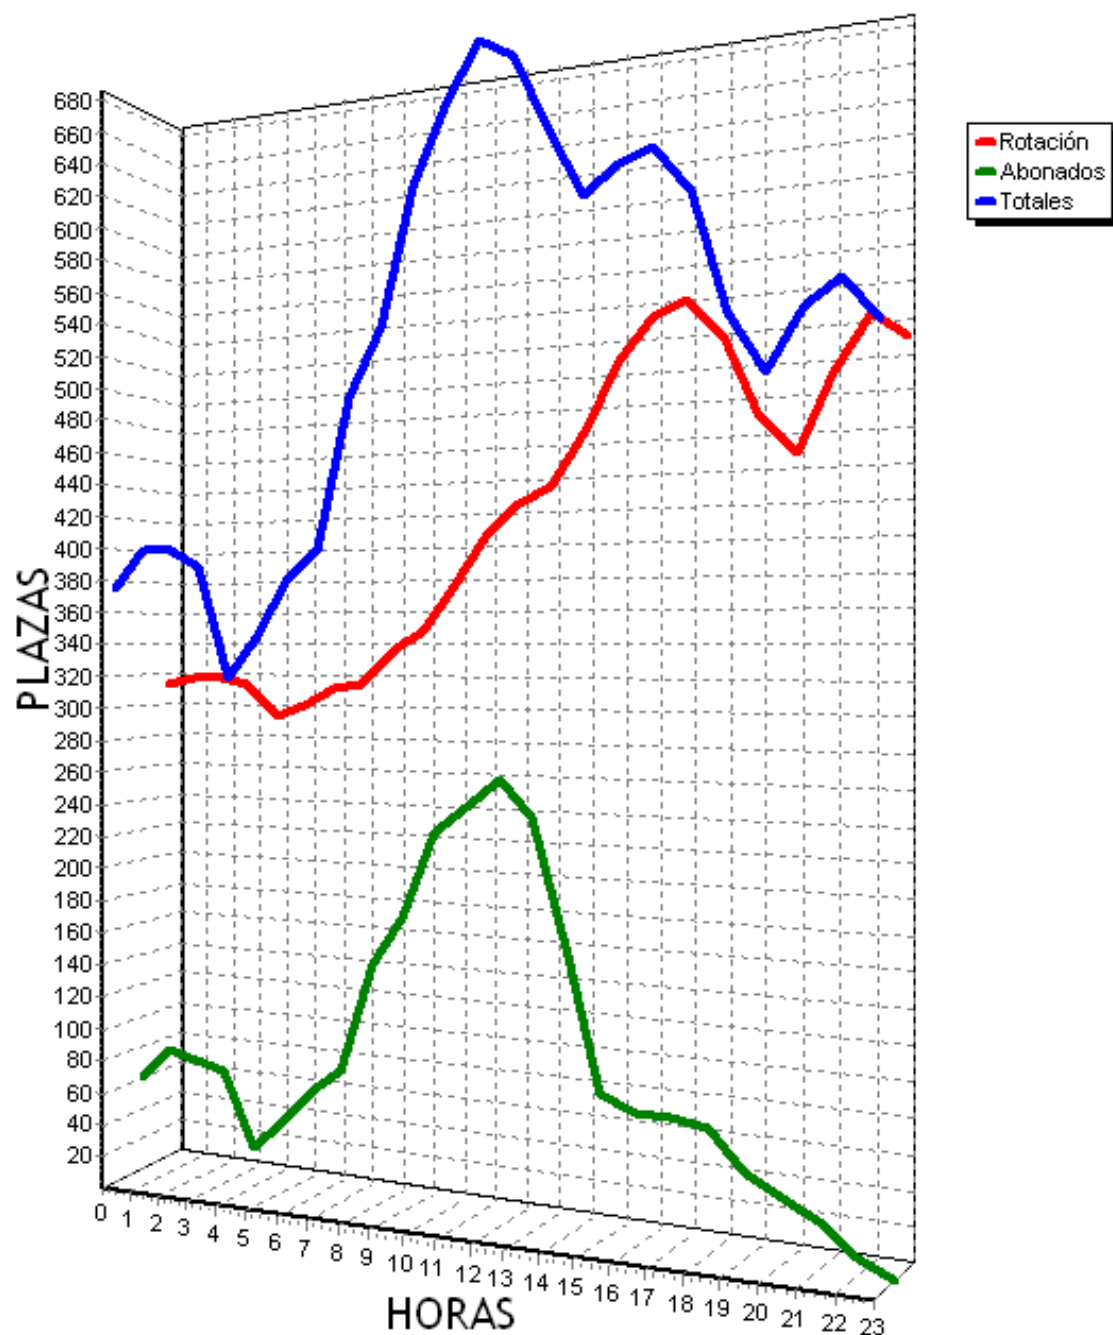

PLAZAS TOTALES DEL PARKING = 719

HORA	ROTACION		ABONADOS		TOTALES	
0	314	43%	59	8%	375	52%
1	318	44%	80	11%	399	55%
2	319	44%	77	10%	398	55%
3	314	43%	72	10%	387	53%
4	294	40%	26	3%	320	44%
5	302	42%	44	6%	346	48%
6	313	43%	65	9%	379	52%
7	315	43%	81	11%	397	55%
8	337	46%	147	20%	485	67%
9	348	48%	176	24%	526	73%
10	376	52%	228	31%	605	84%
11	404	56%	245	34%	650	90%
12	423	58%	262	36%	685	95%
13	433	60%	239	33%	673	93%
14	465	64%	162	22%	629	87%
15	505	70%	85	11%	590	82%
16	529	73%	76	10%	606	84%
17	537	74%	75	10%	613	85%
18	514	71%	72	10%	587	81%
19	468	65%	50	6%	519	72%
20	448	62%	38	5%	487	67%
21	492	68%	28	3%	521	72%
22	522	72%	11	1%	534	74%
23	509	70%	1	0%	511	71%
TOTALES	9799		2399		12222