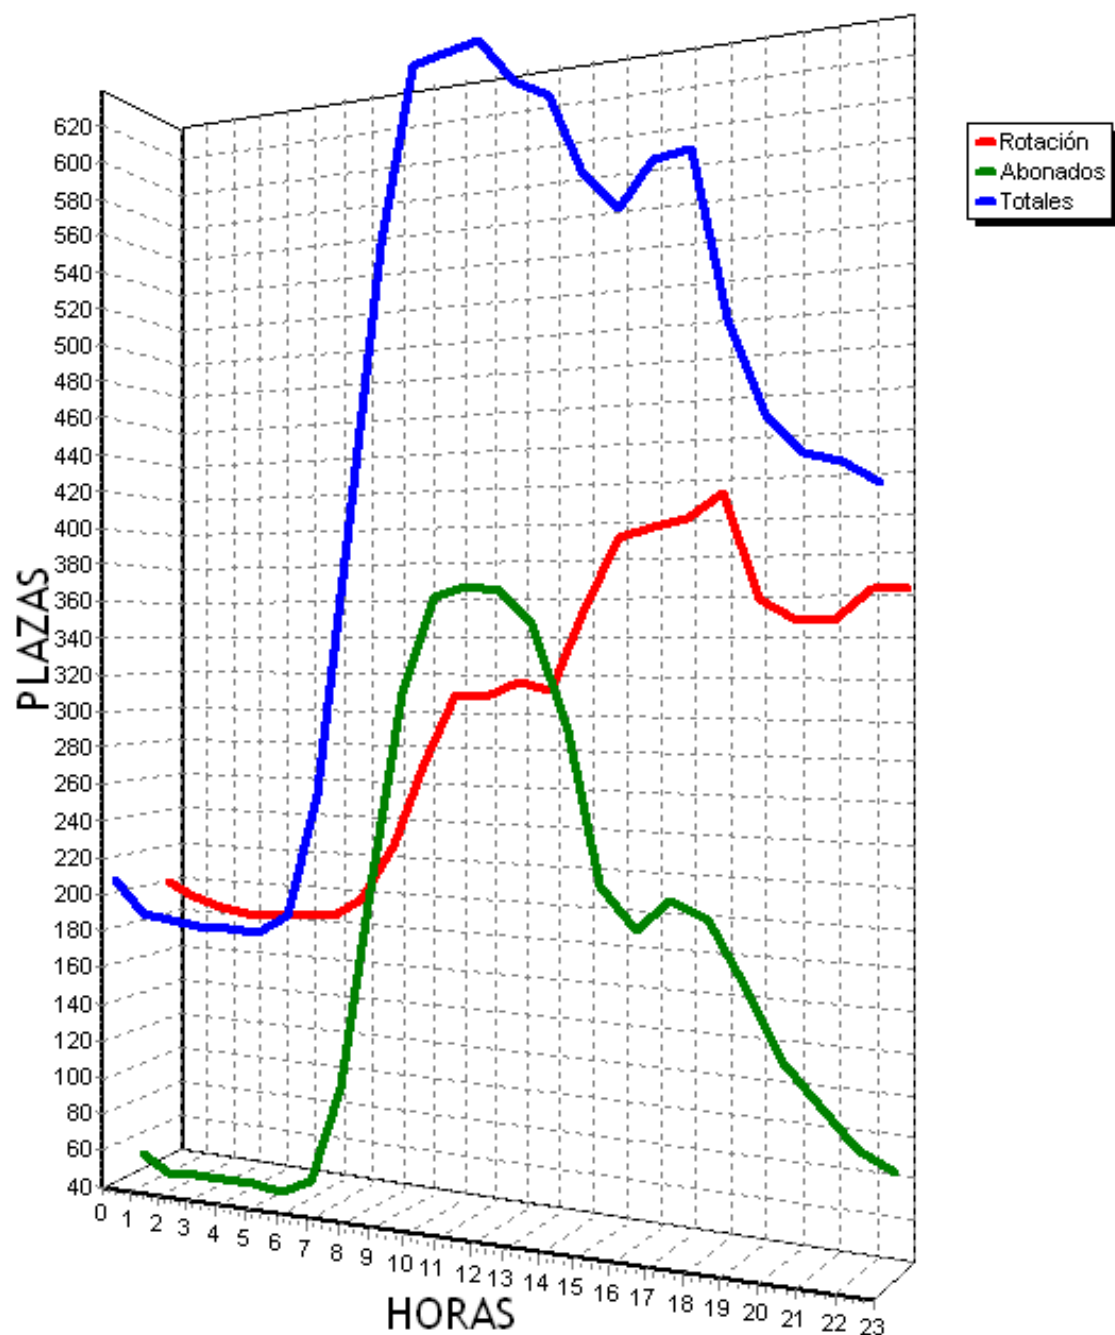

PLAZAS TOTALES DEL PARKING = 719

HORA	ROTACION	ABONADOS	TOTALES
0	199	49	206
1	191	40	189
2	187	42	187
3	185	42	185
4	185	42	185
5	186	40	184
6	188	48	194
7	199	101	258
8	228	214	400
9	272	311	541
10	310	361	630
11	309	367	634
12	317	363	638
13	312	346	616
14	355	293	606
15	391	217	566
16	395	195	548
17	400	211	569
18	411	203	572
19	359	172	490
20	349	137	444
21	349	119	426
22	363	100	421
23	363	90	411
TOTALES	7003	4103	10100