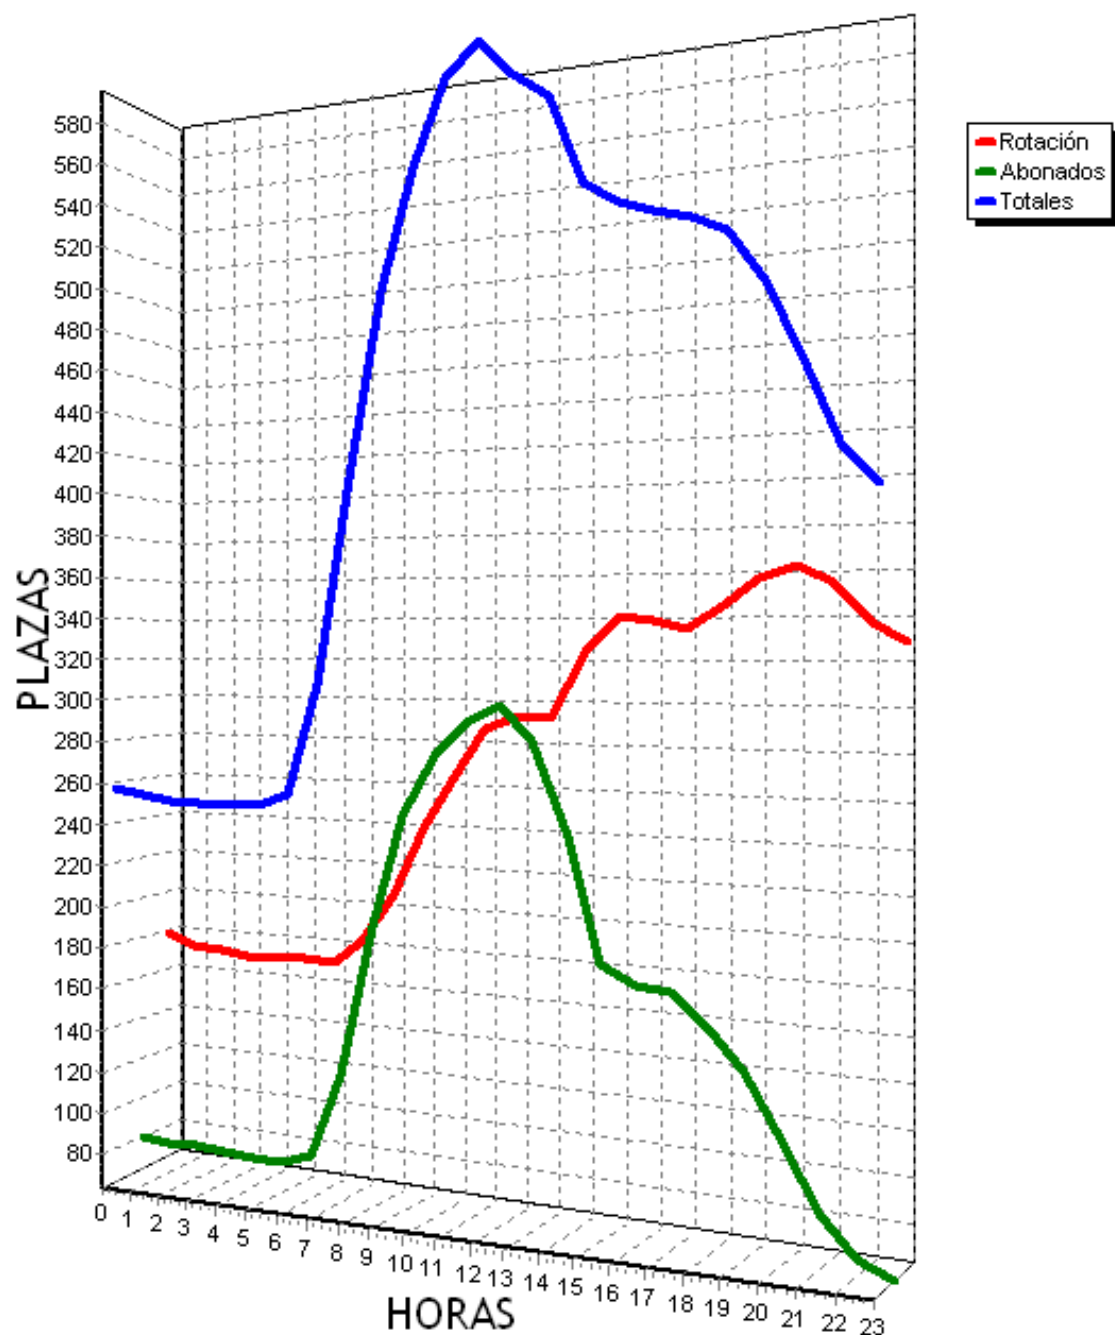

PLAZAS TOTALES DEL PARKING = 719

HORA	ROTACION	ABONADOS	TOTALES
0	178	80	257
1	174	79	254
2	173	80	252
3	172	79	251
4	172	79	251
5	173	79	252
6	173	84	258
7	184	124	309
8	208	195	403
9	240	247	487
10	265	276	541
11	288	292	580
12	295	299	595
13	294	284	578
14	324	242	567
15	340	186	527
16	338	178	517
17	334	176	512
18	345	162	508
19	356	144	501
20	362	116	479
21	354	89	445
22	337	71	409
23	329	64	394
TOTALES	6408	3705	10127