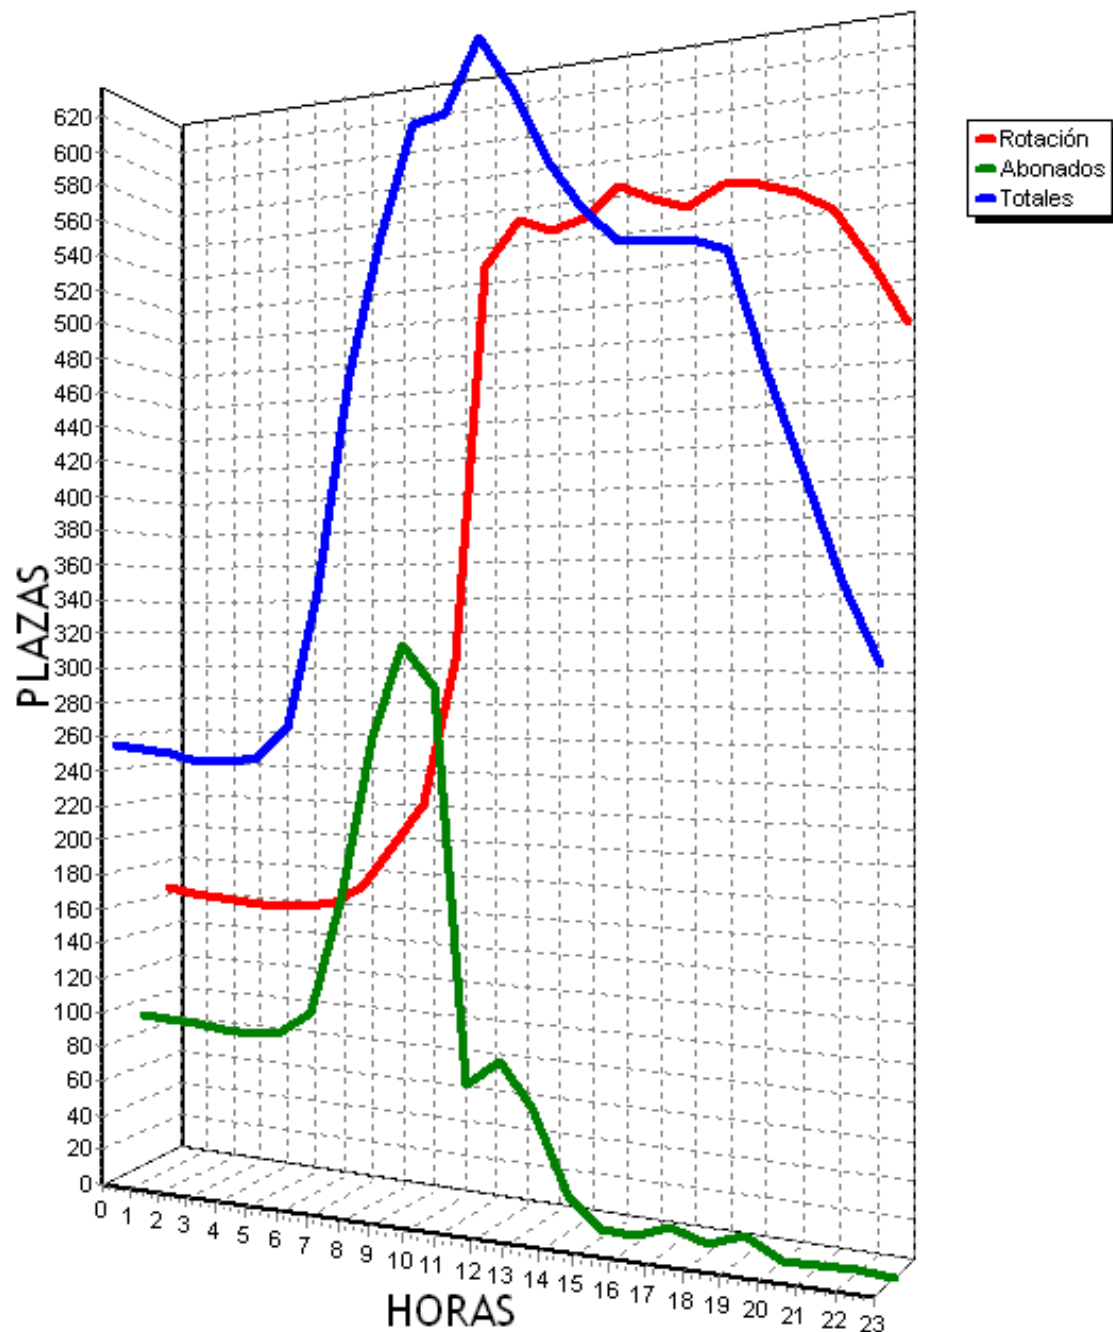

PLAZAS TOTALES DEL PARKING = 719

HORA	ROTACION	ABONADOS	TOTALES
0	164 22%	91 12%	255 35%
1	161 22%	90 12%	252 35%
2	161 22%	89 12%	250 34%
3	159 22%	88 12%	247 34%
4	159 22%	88 12%	247 34%
5	160 22%	90 12%	250 34%
6	163 22%	104 14%	267 37%
7	173 24%	170 23%	343 47%
8	199 27%	262 36%	461 64%
9	223 31%	313 43%	536 74%
10	304 42%	290 40%	594 82%
11	524 72%	74 10%	598 83%
12	548 76%	88 12%	636 88%
13	541 75%	65 9%	606 84%
14	545 75%	20 2%	565 78%
15	561 78%	4 0%	539 74%
16	552 76%	4 0%	521 72%
17	546 75%	11 1%	519 72%
18	556 77%	5 0%	518 72%
19	555 77%	11 1%	512 71%
20	548 76%	1 0%	452 62%
21	537 74%	1 0%	398 55%
22	508 70%	1 0%	345 47%
23	478 66%	0 0%	304 42%
TOTALES	9025	1960	10215