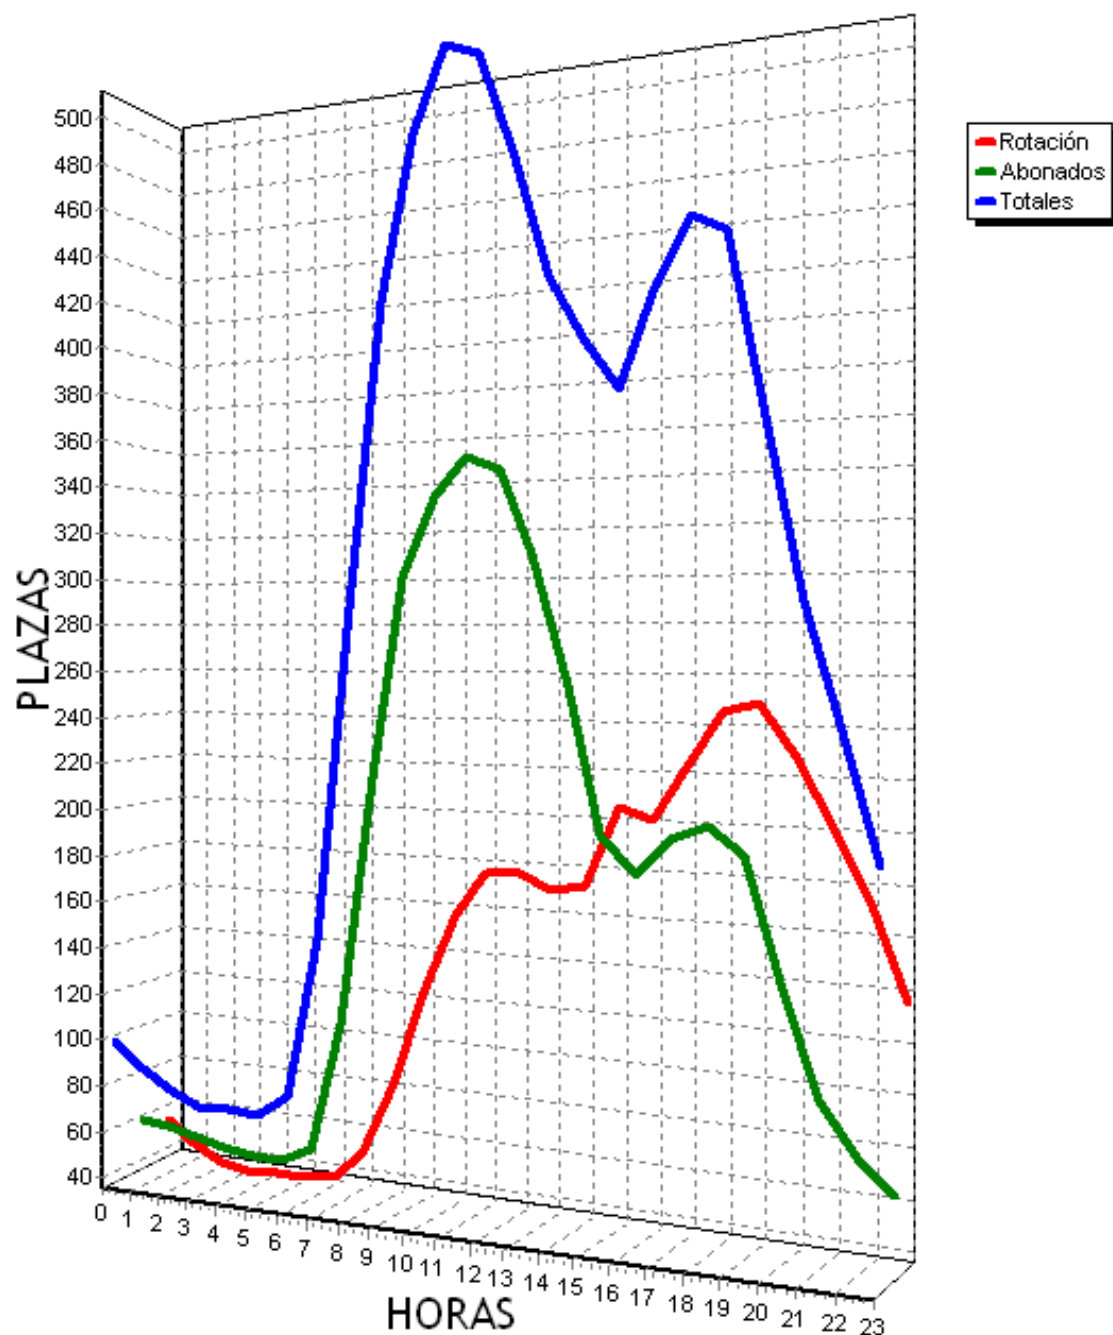

PLAZAS TOTALES DEL PARKING = 719

HORA	ROTACION	ABONADOS	TOTALES
0	53 7%	58 8%	98 13%
1	44 6%	57 7%	87 12%
2	38 5%	55 7%	80 11%
3	36 5%	51 7%	74 10%
4	38 5%	50 6%	75 10%
5	38 5%	50 6%	74 10%
6	39 5%	56 7%	83 11%
7	52 7%	111 15%	150 20%
8	83 11%	216 30%	286 39%
9	124 17%	299 41%	410 57%
10	158 21%	332 46%	477 66%
11	176 24%	348 48%	511 71%
12	177 24%	342 47%	506 70%
13	171 23%	307 42%	465 64%
14	174 24%	255 35%	415 57%
15	206 28%	197 27%	390 54%
16	202 28%	181 25%	370 51%
17	223 31%	196 27%	406 56%
18	245 34%	202 28%	434 60%
19	249 34%	191 26%	427 59%
20	228 31%	141 19%	356 49%
21	201 27%	100 13%	288 40%
22	172 23%	80 11%	240 33%
23	137 19%	67 9%	191 26%
TOTALES	3264	3942	6893