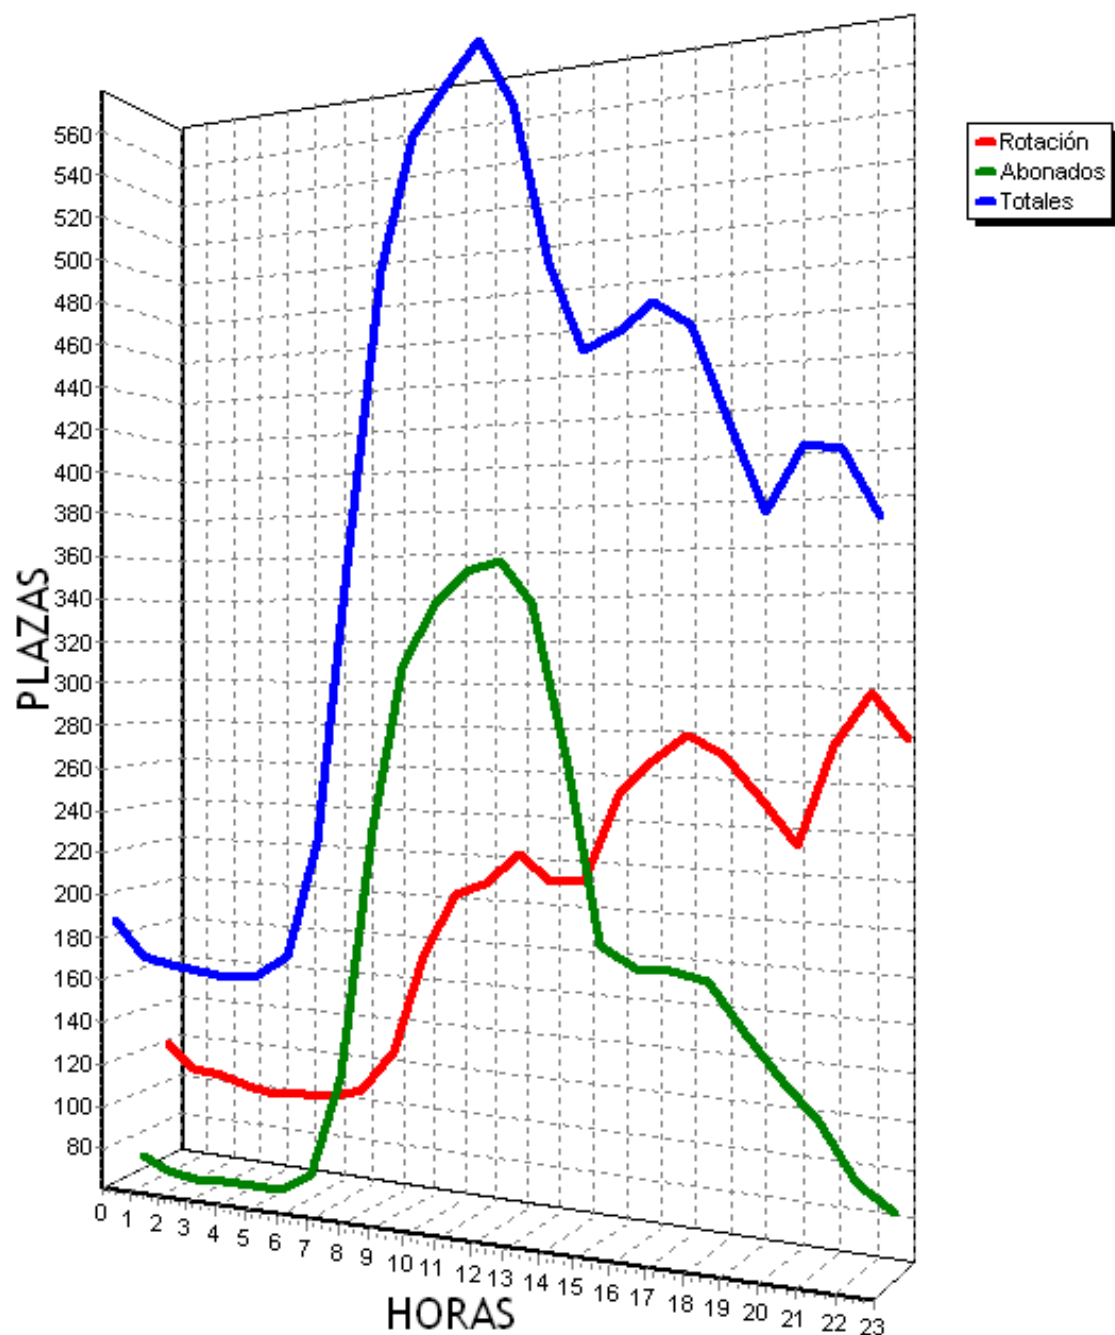

PLAZAS TOTALES DEL PARKING = 719

HORA	ROTACION	ABONADOS	TOTALES
0	118	68	187
1	108	63	171
2	106	62	168
3	103	63	166
4	102	63	165
5	103	64	167
6	104	73	177
7	109	120	229
8	128	234	362
9	174	308	483
10	204	336	541
11	210	351	561
12	224	355	579
13	213	336	550
14	215	265	480
15	252	189	442
16	268	181	449
17	279	181	460
18	272	177	449
19	253	157	411
20	234	138	372
21	276	123	399
22	298	100	397
23	279	90	369
TOTALES	4632	4097	8734