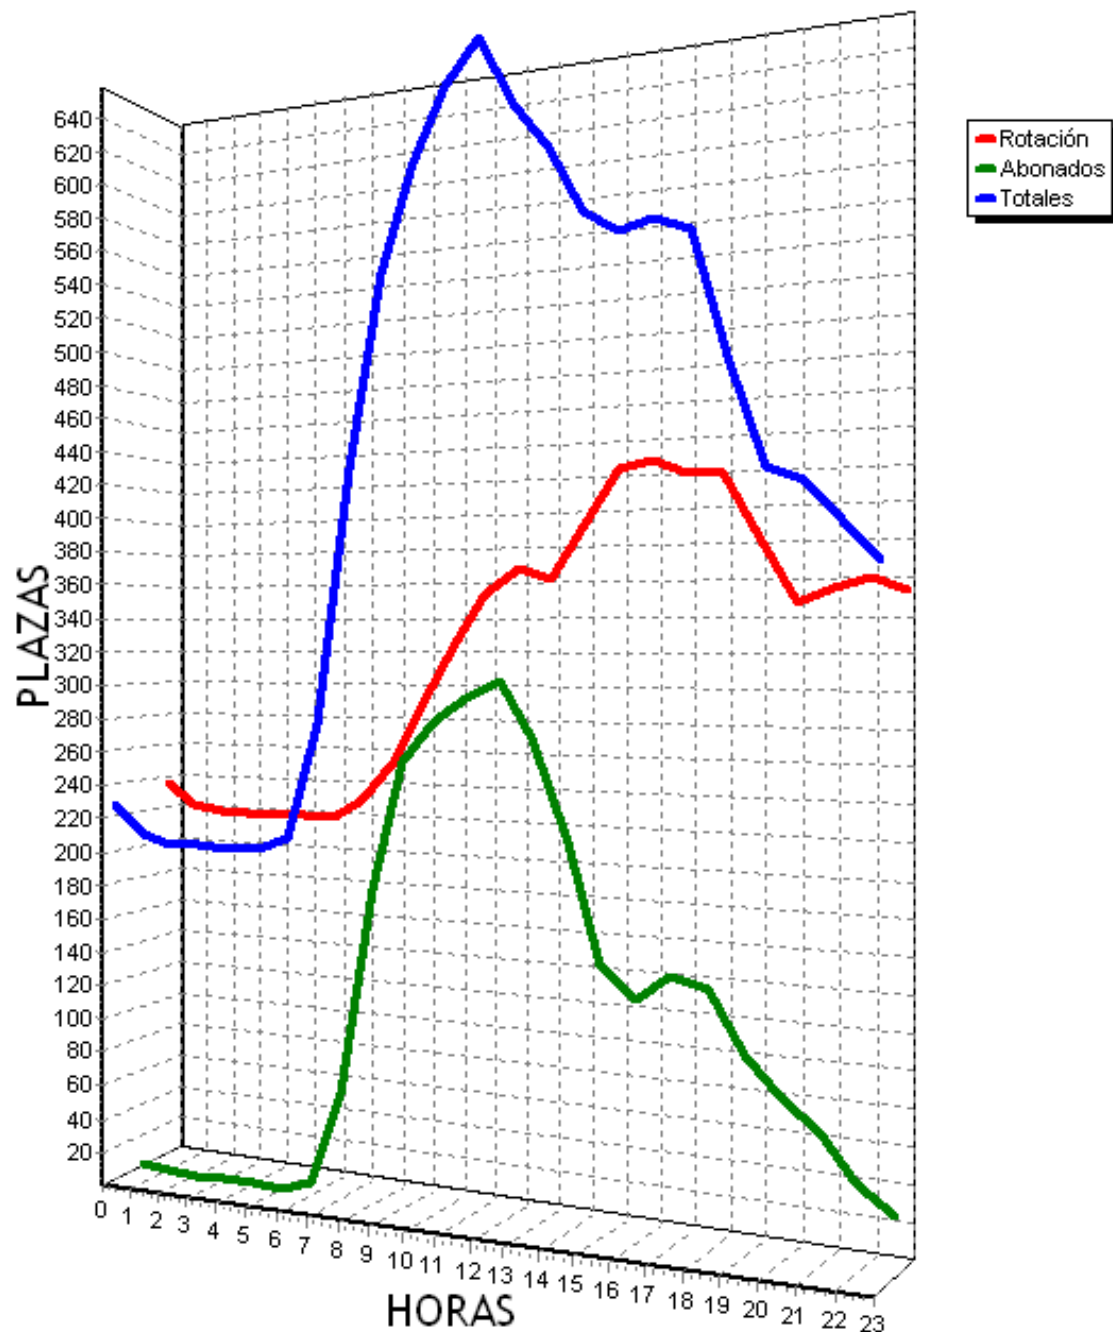

PLAZAS TOTALES DEL PARKING = 719

HORA	ROTACION	ABONADOS	TOTALES
0	236 32%	2 0%	228 31%
1	223 31%	1 0%	210 29%
2	220 30%	1 0%	205 28%
3	220 30%	2 0%	206 28%
4	219 30%	2 0%	205 28%
5	220 30%	2 0%	206 28%
6	221 30%	8 1%	214 29%
7	232 32%	63 8%	279 38%
8	256 35%	183 25%	423 58%
9	290 40%	257 35%	532 73%
10	326 45%	281 39%	592 82%
11	354 49%	294 40%	632 87%
12	368 51%	305 42%	657 91%
13	362 50%	273 37%	619 86%
14	392 54%	216 30%	592 82%
15	422 58%	149 20%	555 77%
16	426 59%	133 18%	544 75%
17	419 58%	147 20%	549 76%
18	418 58%	141 19%	542 75%
19	383 53%	108 15%	474 65%
20	348 48%	86 11%	416 57%
21	355 49%	72 10%	410 57%
22	360 50%	46 6%	389 54%
23	353 49%	32 4%	368 51%
TOTALES	7623	2804	10047