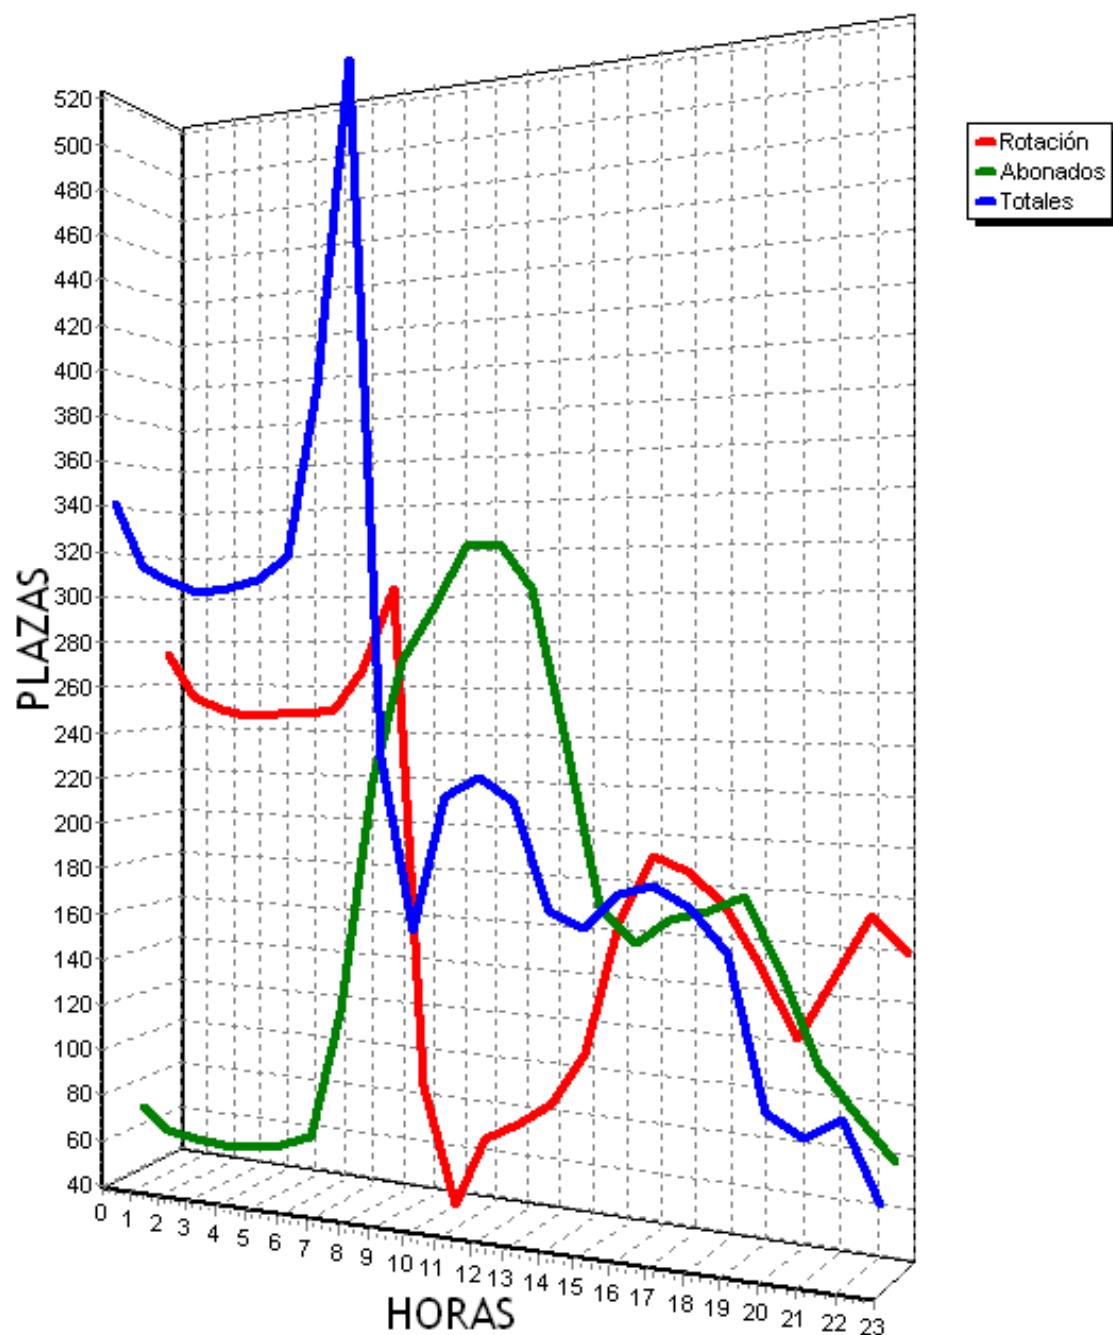

PLAZAS TOTALES DEL PARKING = 719

HORA	ROTACION	ABONADOS	TOTALES
0	274 38%	67 9%	342 47%
1	254 35%	59 8%	313 43%
2	249 34%	57 7%	306 42%
3	246 34%	56 7%	302 42%
4	247 34%	57 7%	303 42%
5	247 34%	60 8%	307 42%
6	250 34%	66 9%	316 43%
7	267 37%	121 16%	388 53%
8	303 42%	221 30%	523 72%
9	88 12%	272 37%	232 32%
10	39 5%	294 40%	161 22%
11	69 9%	320 44%	217 30%
12	77 10%	321 44%	225 31%
13	86 11%	302 42%	216 30%
14	110 15%	235 32%	173 24%
15	165 22%	173 24%	167 23%
16	193 26%	160 22%	181 25%
17	187 26%	170 23%	185 25%
18	175 24%	174 24%	178 24%
19	152 21%	181 25%	161 22%
20	123 17%	151 21%	102 14%
21	148 20%	117 16%	93 12%
22	174 24%	100 13%	102 14%
23	160 22%	84 11%	72 10%
TOTALES	4283	3818	5565