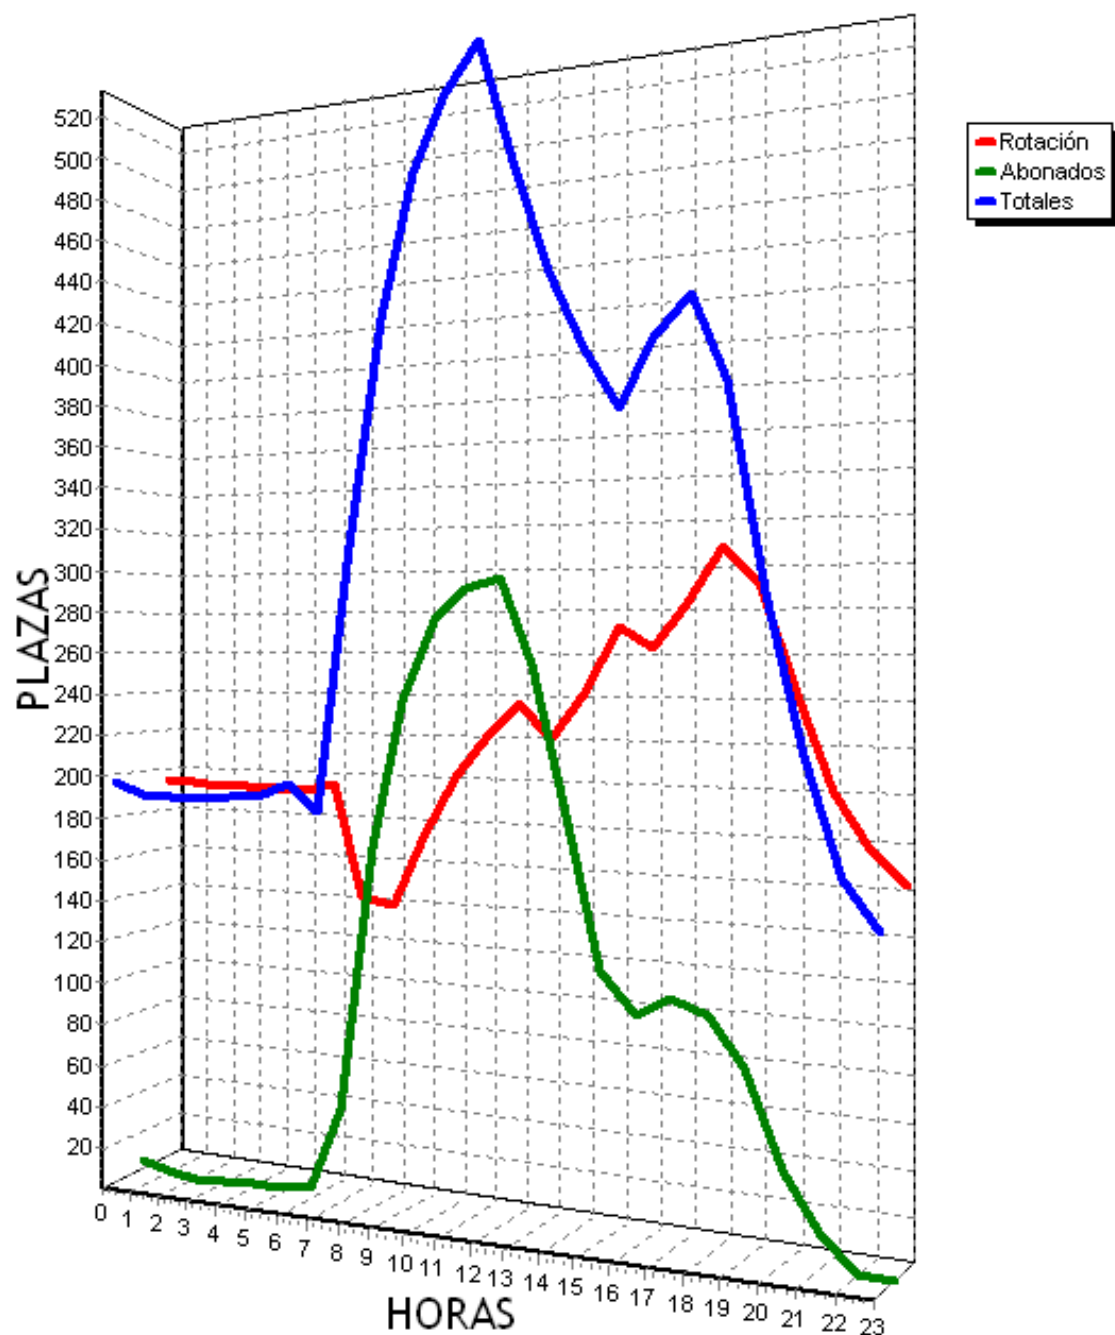

PLAZAS TOTALES DEL PARKING = 719

HORA	ROTACION	ABONADOS	TOTALES
0	195 27%	6 0%	197 27%
1	194 26%	2 0%	191 26%
2	193 26%	1 0%	191 26%
3	193 26%	2 0%	191 26%
4	193 26%	3 0%	192 26%
5	193 26%	4 0%	193 26%
6	197 27%	6 0%	199 27%
7	143 19%	45 6%	187 26%
8	140 19%	169 23%	309 42%
9	173 24%	238 33%	412 57%
10	201 27%	275 38%	476 66%
11	220 30%	290 40%	510 70%
12	237 32%	294 40%	532 73%
13	221 30%	255 35%	476 66%
14	242 33%	184 25%	426 59%
15	272 37%	120 16%	393 54%
16	263 36%	102 14%	366 50%
17	283 39%	111 15%	395 54%
18	307 42%	105 14%	413 57%
19	291 40%	83 11%	375 52%
20	243 33%	42 5%	286 39%
21	201 27%	17 2%	218 30%
22	176 24%	1 0%	168 23%
23	163 22%	1 0%	147 20%
TOTALES	5134	2356	7443