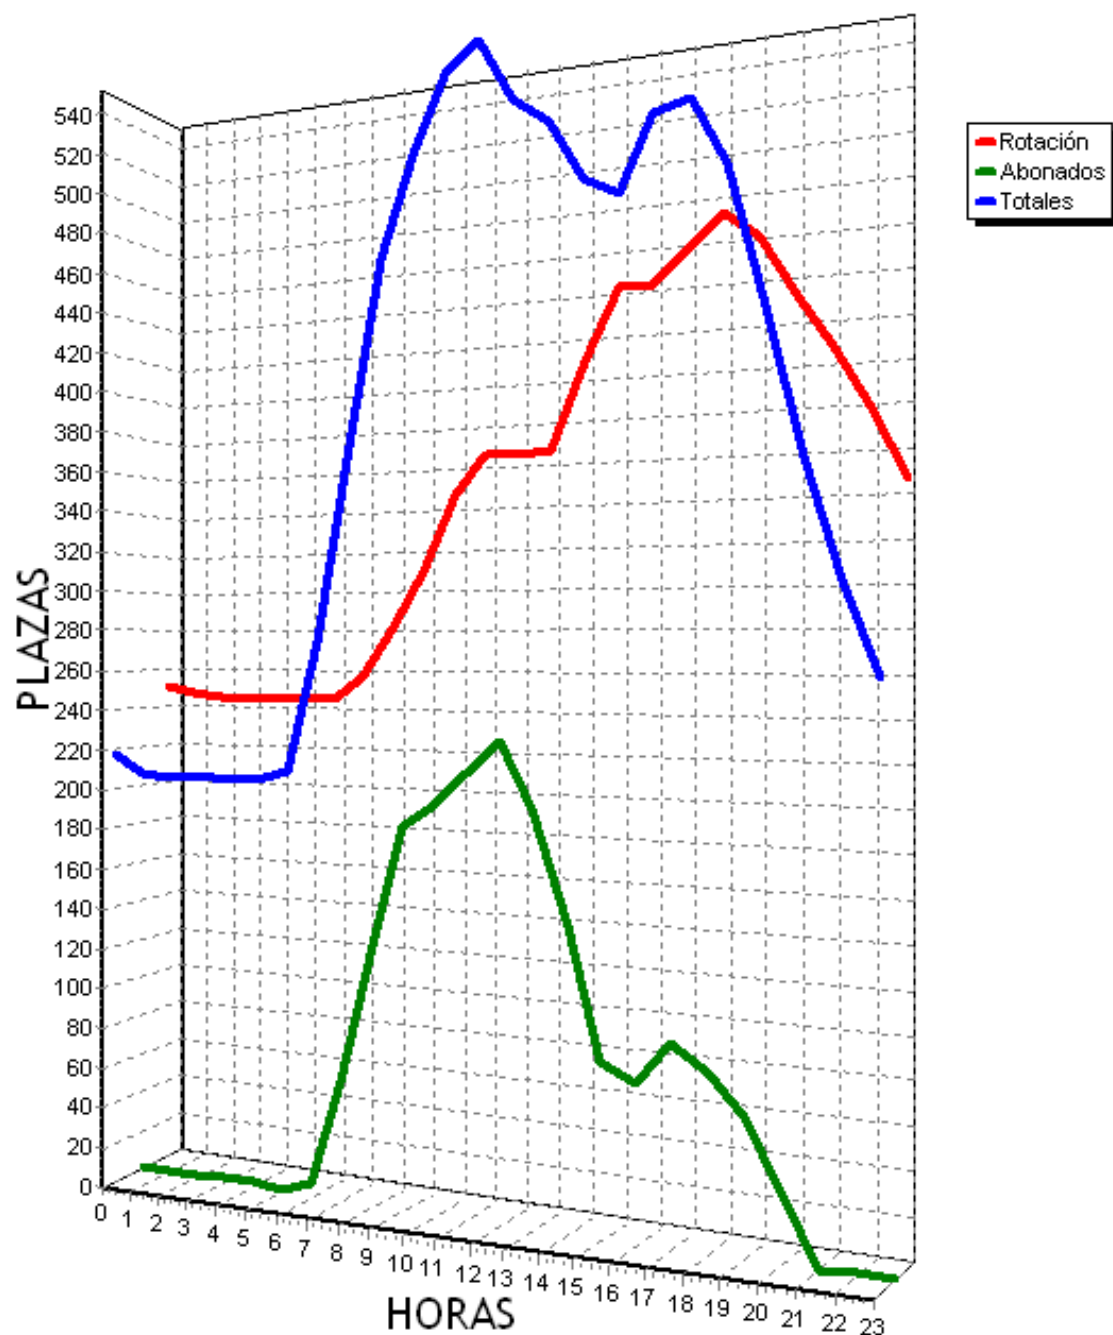

PLAZAS TOTALES DEL PARKING = 719

HORA	ROTACION	ABONADOS	TOTALES
0	251 34%	1 0%	218 30%
1	247 34%	1 0%	208 28%
2	245 34%	2 0%	207 28%
3	245 34%	3 0%	208 28%
4	245 34%	3 0%	207 28%
5	245 34%	2 0%	207 28%
6	245 34%	7 0%	212 29%
7	256 35%	59 8%	275 38%
8	281 39%	127 17%	368 51%
9	309 42%	185 25%	455 63%
10	346 48%	196 27%	502 69%
11	365 50%	212 29%	537 74%
12	364 50%	227 31%	551 76%
13	366 50%	196 27%	522 72%
14	407 56%	143 19%	510 70%
15	440 61%	82 11%	482 67%
16	440 61%	74 10%	474 65%
17	454 63%	94 13%	508 70%
18	471 65%	82 11%	513 71%
19	458 63%	64 8%	482 67%
20	430 59%	30 4%	420 58%
21	406 56%	0 0%	354 49%
22	377 52%	1 0%	301 41%
23	346 48%	1 0%	260 36%
TOTALES	8239	1792	8981