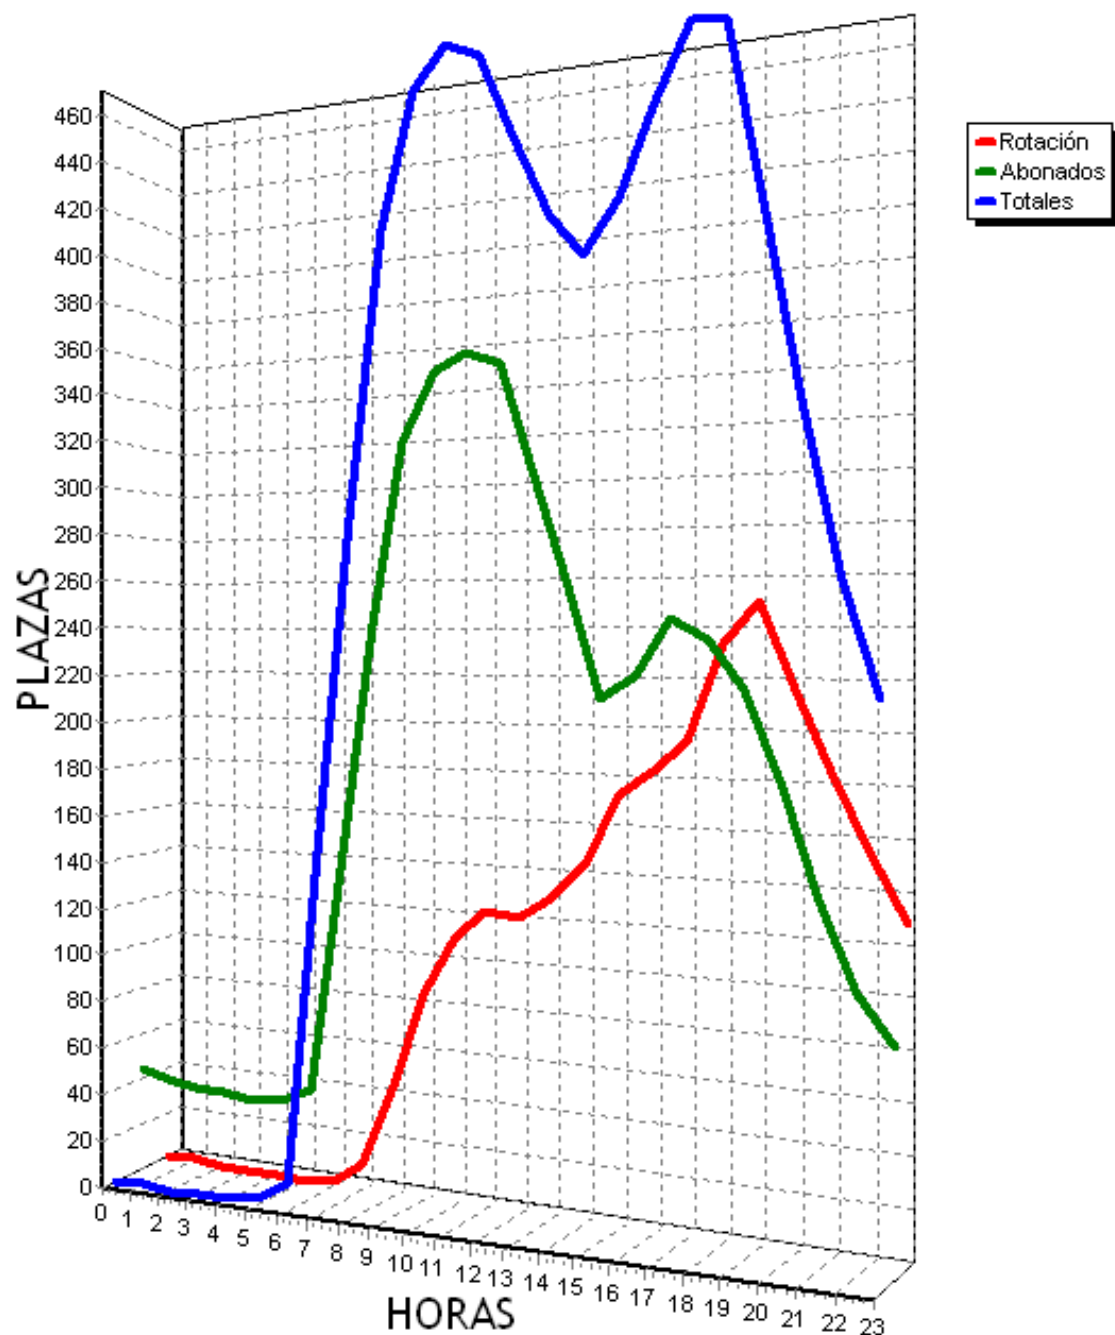

PLAZAS TOTALES DEL PARKING = 719

HORA	ROTACION		ABONADOS		TOTALES	
0	0	0%	44	6%	0	0%
1	1	0%	41	5%	1	0%
2	0	0%	39	5%	0	0%
3	0	0%	39	5%	1	0%
4	0	0%	38	5%	1	0%
5	0	0%	39	5%	3	0%
6	2	0%	45	6%	11	1%
7	11	1%	139	19%	148	20%
8	46	6%	241	33%	284	39%
9	86	11%	316	43%	400	55%
10	111	15%	344	47%	453	63%
11	123	17%	350	48%	470	65%
12	121	16%	345	47%	464	64%
13	130	18%	303	42%	431	59%
14	145	20%	256	35%	399	55%
15	173	24%	212	29%	382	53%
16	183	25%	221	30%	402	55%
17	195	27%	243	33%	436	60%
18	233	32%	235	32%	467	64%
19	250	34%	216	30%	465	64%
20	214	29%	179	24%	392	54%
21	182	25%	138	19%	319	44%
22	153	21%	104	14%	257	35%
23	129	17%	85	11%	213	29%
TOTALES	2488		4212		6399