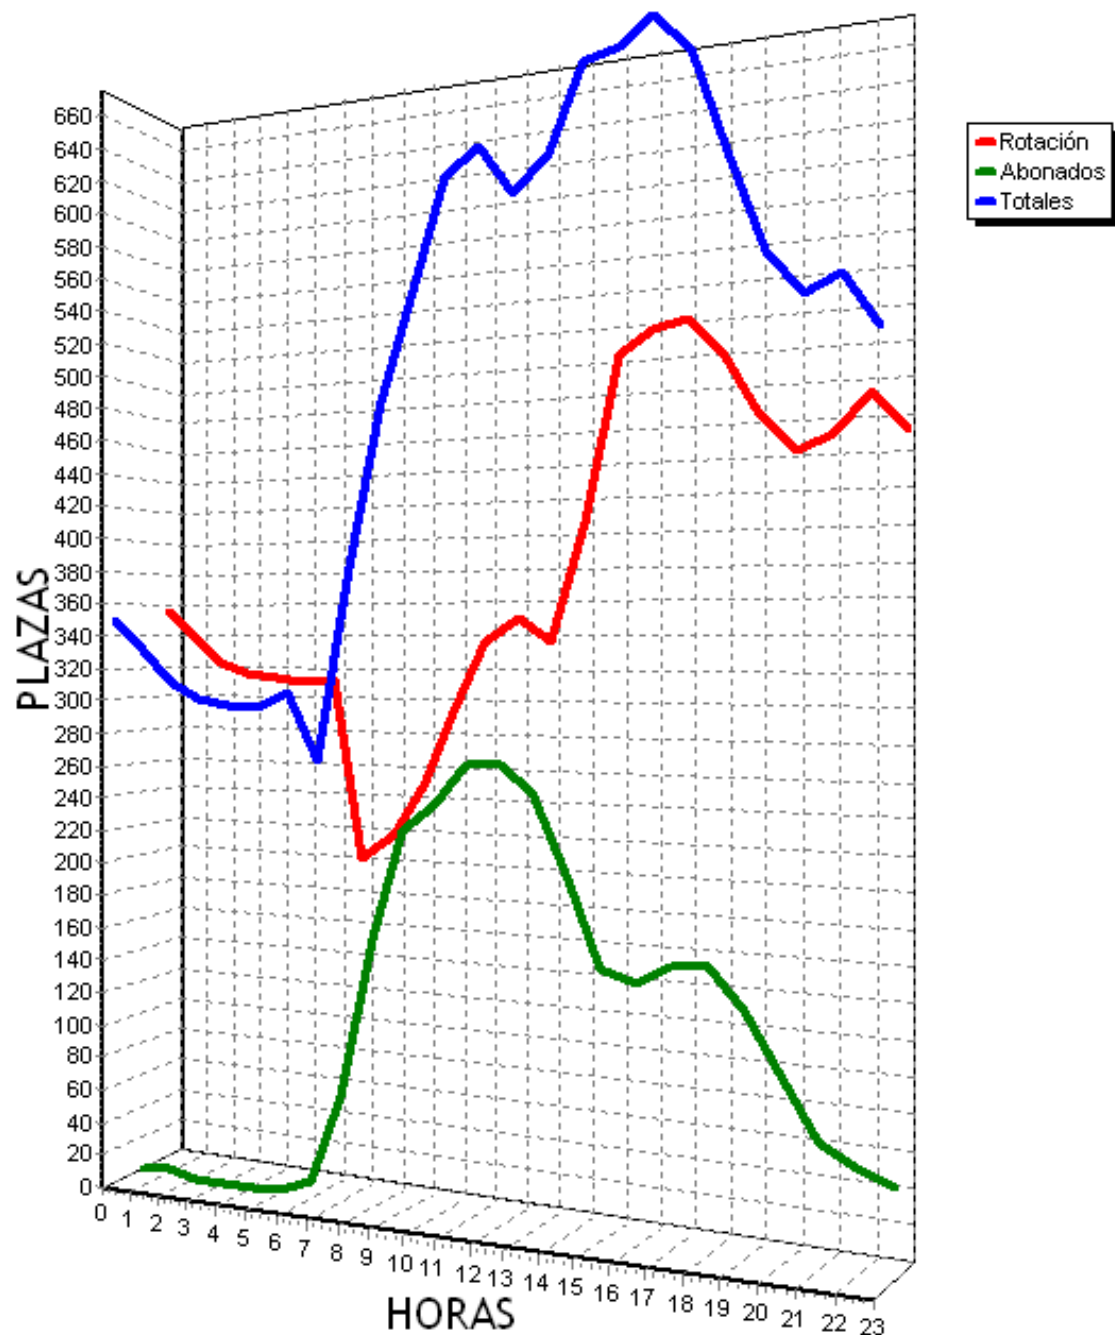

PLAZAS TOTALES DEL PARKING = 719

HORA	ROTACION	ABONADOS	TOTALES
0	356 49%	0 0%	349 48%
1	340 47%	3 0%	332 46%
2	323 44%	0 0%	311 43%
3	316 43%	0 0%	301 41%
4	314 43%	0 0%	298 41%
5	311 43%	2 0%	297 41%
6	312 43%	10 1%	306 42%
7	203 28%	64 8%	267 37%
8	219 30%	160 22%	379 52%
9	250 34%	225 31%	475 66%
10	297 41%	240 33%	537 74%
11	336 46%	265 36%	601 83%
12	349 48%	266 36%	615 85%
13	336 46%	250 34%	586 81%
14	405 56%	202 28%	607 84%
15	501 69%	153 21%	655 91%
16	514 71%	147 20%	661 91%
17	518 72%	157 21%	675 93%
18	497 69%	159 22%	655 91%
19	462 64%	136 18%	598 83%
20	442 61%	101 14%	543 75%
21	450 62%	69 9%	519 72%
22	472 65%	57 7%	528 73%
23	451 62%	49 6%	500 69%
TOTALES	8974	2715	11595