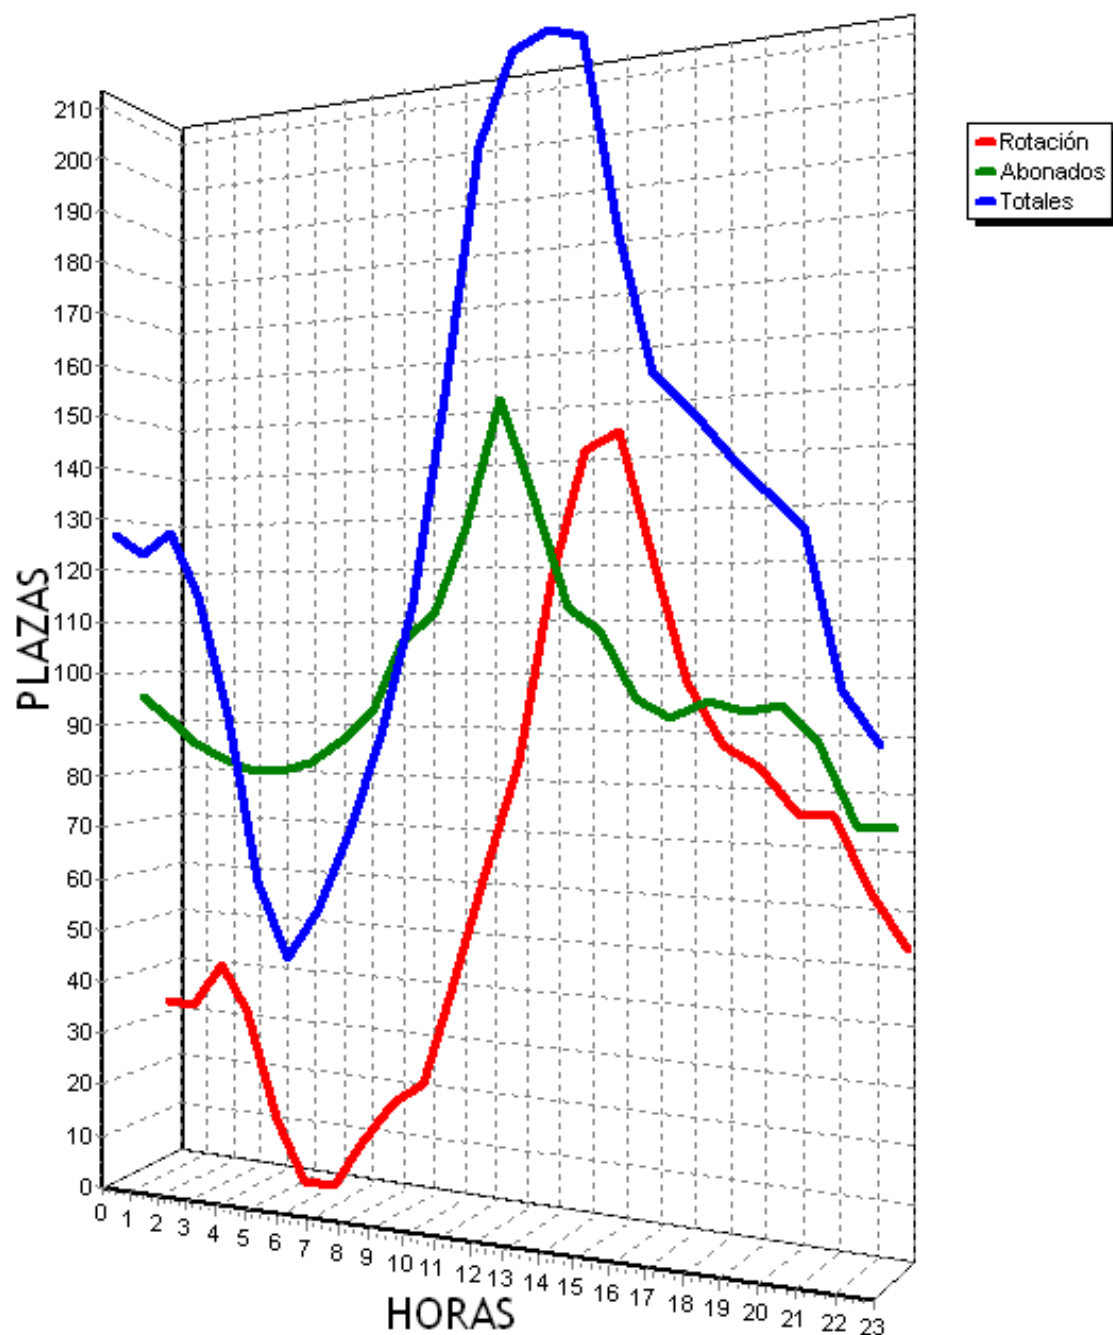

PLAZAS TOTALES DEL PARKING = 719

HORA	ROTACION		ABONADOS		TOTALES	
0	32	4%	95	13%	127	17%
1	32	4%	91	12%	123	17%
2	41	5%	86	11%	127	17%
3	32	4%	83	11%	115	15%
4	11	1%	81	11%	92	12%
5	0	0%	81	11%	61	8%
6	0	0%	83	11%	47	6%
7	9	1%	87	12%	56	7%
8	18	2%	93	12%	71	9%
9	22	3%	106	14%	89	12%
10	43	5%	111	15%	113	15%
11	63	8%	127	17%	150	20%
12	84	11%	150	20%	194	26%
13	117	16%	133	18%	210	29%
14	141	19%	112	15%	213	29%
15	144	20%	108	15%	211	29%
16	121	16%	96	13%	176	24%
17	99	13%	93	12%	152	21%
18	88	12%	96	13%	145	20%
19	84	11%	94	13%	138	19%
20	76	10%	95	13%	131	18%
21	76	10%	89	12%	125	17%
22	63	8%	75	10%	98	13%
23	54	7%	75	10%	89	12%
TOTALES	1450		2340		3053