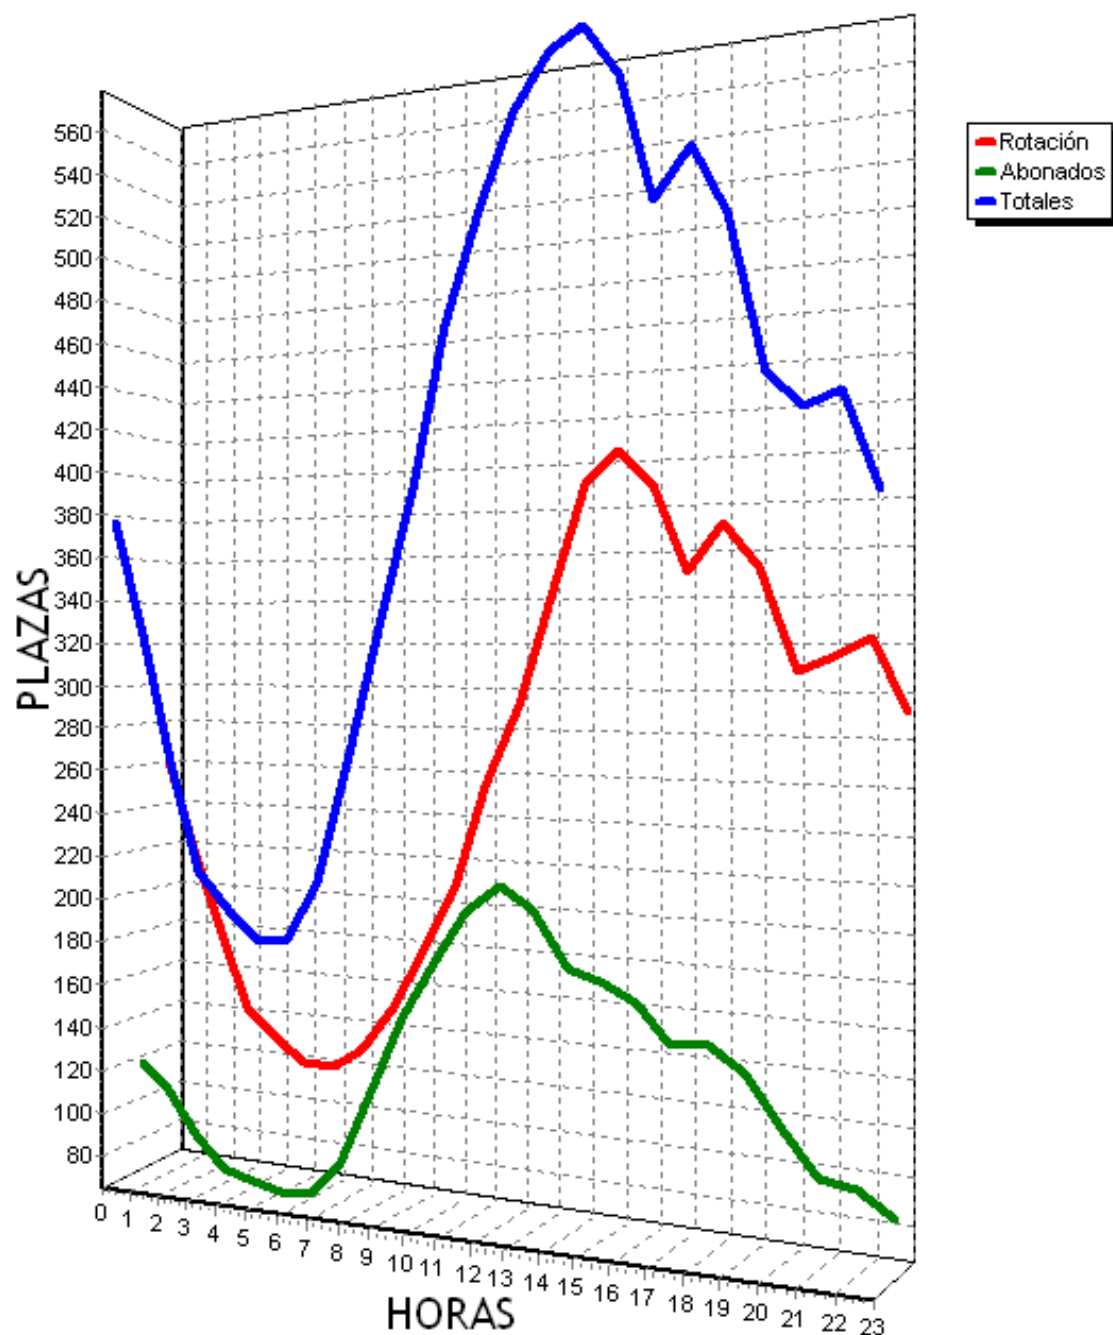

PLAZAS TOTALES DEL PARKING = 719

HORA	ROTACION	ABONADOS	TOTALES
0	262 36%	116 16%	377 52%
1	218 30%	105 14%	323 44%
2	179 24%	86 11%	264 36%
3	144 20%	72 10%	215 29%
4	131 18%	69 9%	198 27%
5	121 16%	65 9%	185 25%
6	121 16%	67 9%	187 26%
7	131 18%	83 11%	214 29%
8	152 21%	119 16%	270 37%
9	179 24%	152 21%	331 46%
10	210 29%	178 24%	387 53%
11	256 35%	202 28%	457 63%
12	292 40%	214 29%	505 70%
13	341 47%	205 28%	545 75%
14	390 54%	180 25%	569 79%
15	404 56%	175 24%	578 80%
16	388 53%	168 23%	555 77%
17	351 48%	152 21%	502 69%
18	371 51%	153 21%	523 72%
19	352 48%	143 19%	494 68%
20	308 42%	121 16%	429 59%
21	314 43%	102 14%	415 57%
22	322 44%	100 13%	421 58%
23	292 40%	90 12%	381 52%
TOTALES	6229	3117	9325