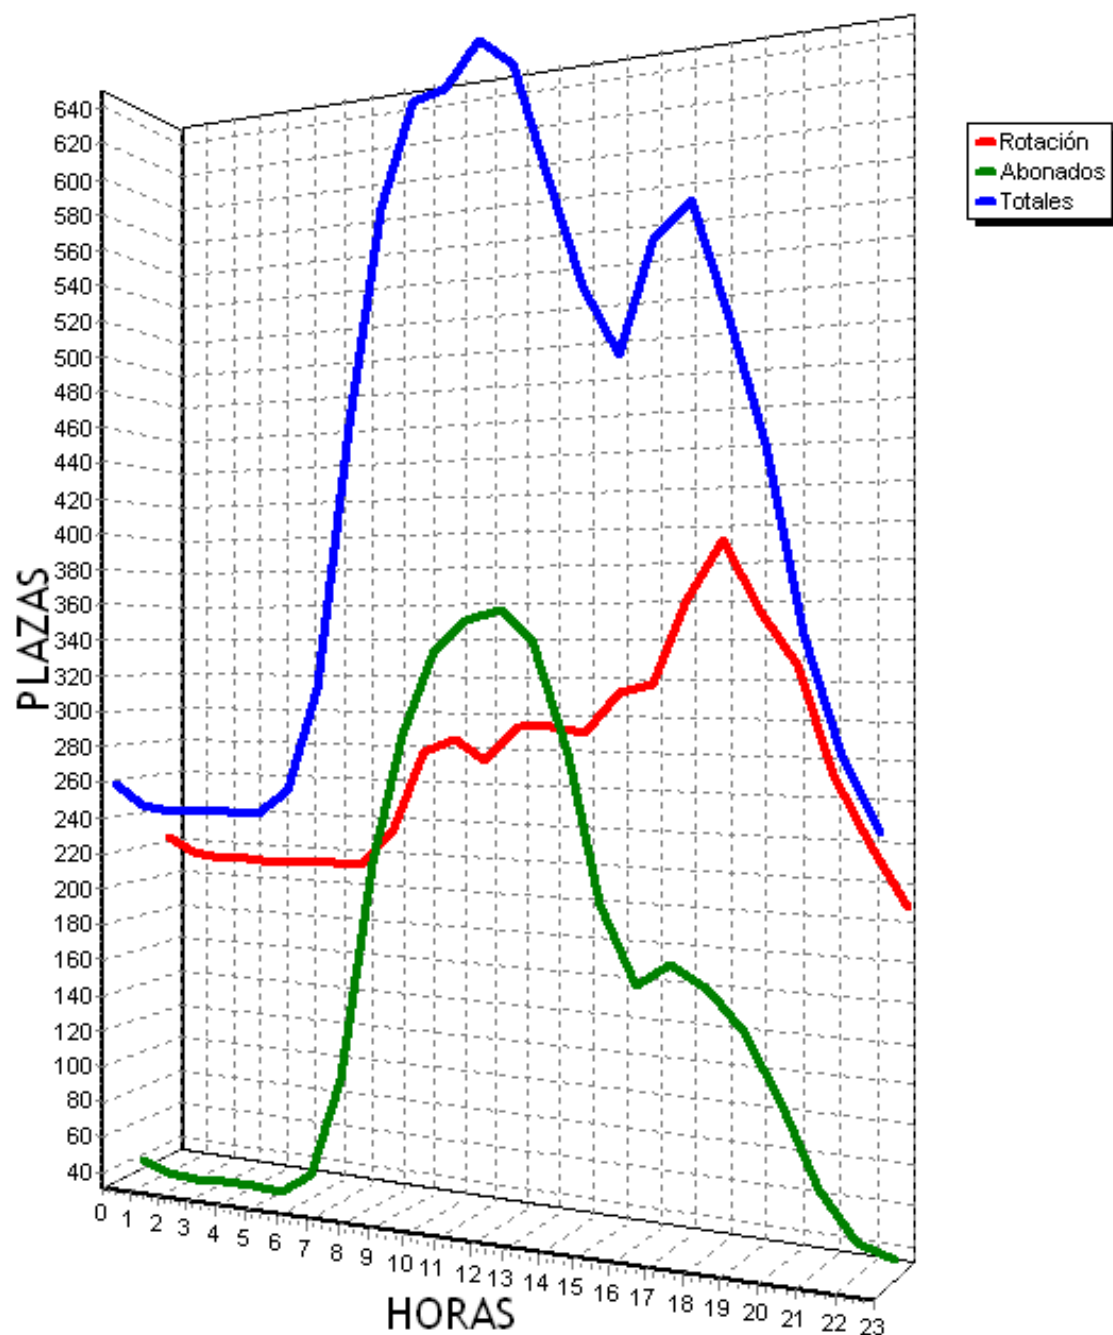

PLAZAS TOTALES DEL PARKING = 719

HORA	ROTACION		ABONADOS		TOTALES	
0	222	30%	36	5%	258	35%
1	214	29%	32	4%	247	34%
2	212	29%	32	4%	244	33%
3	213	29%	33	4%	246	34%
4	212	29%	33	4%	246	34%
5	213	29%	32	4%	245	34%
6	214	29%	45	6%	259	36%
7	214	29%	100	13%	314	43%
8	235	32%	220	30%	455	63%
9	279	38%	289	40%	568	78%
10	286	39%	335	46%	622	86%
11	275	38%	350	48%	626	87%
12	293	40%	356	49%	649	90%
13	294	40%	340	47%	634	88%
14	291	40%	281	39%	572	79%
15	313	43%	204	28%	517	71%
16	317	44%	165	22%	482	67%
17	361	50%	177	24%	538	74%
18	391	54%	165	22%	556	77%
19	356	49%	145	20%	500	69%
20	327	45%	110	15%	435	60%
21	272	37%	72	10%	343	47%
22	237	32%	49	6%	284	39%
23	209	29%	42	5%	249	34%
TOTALES	6450		3643		10089