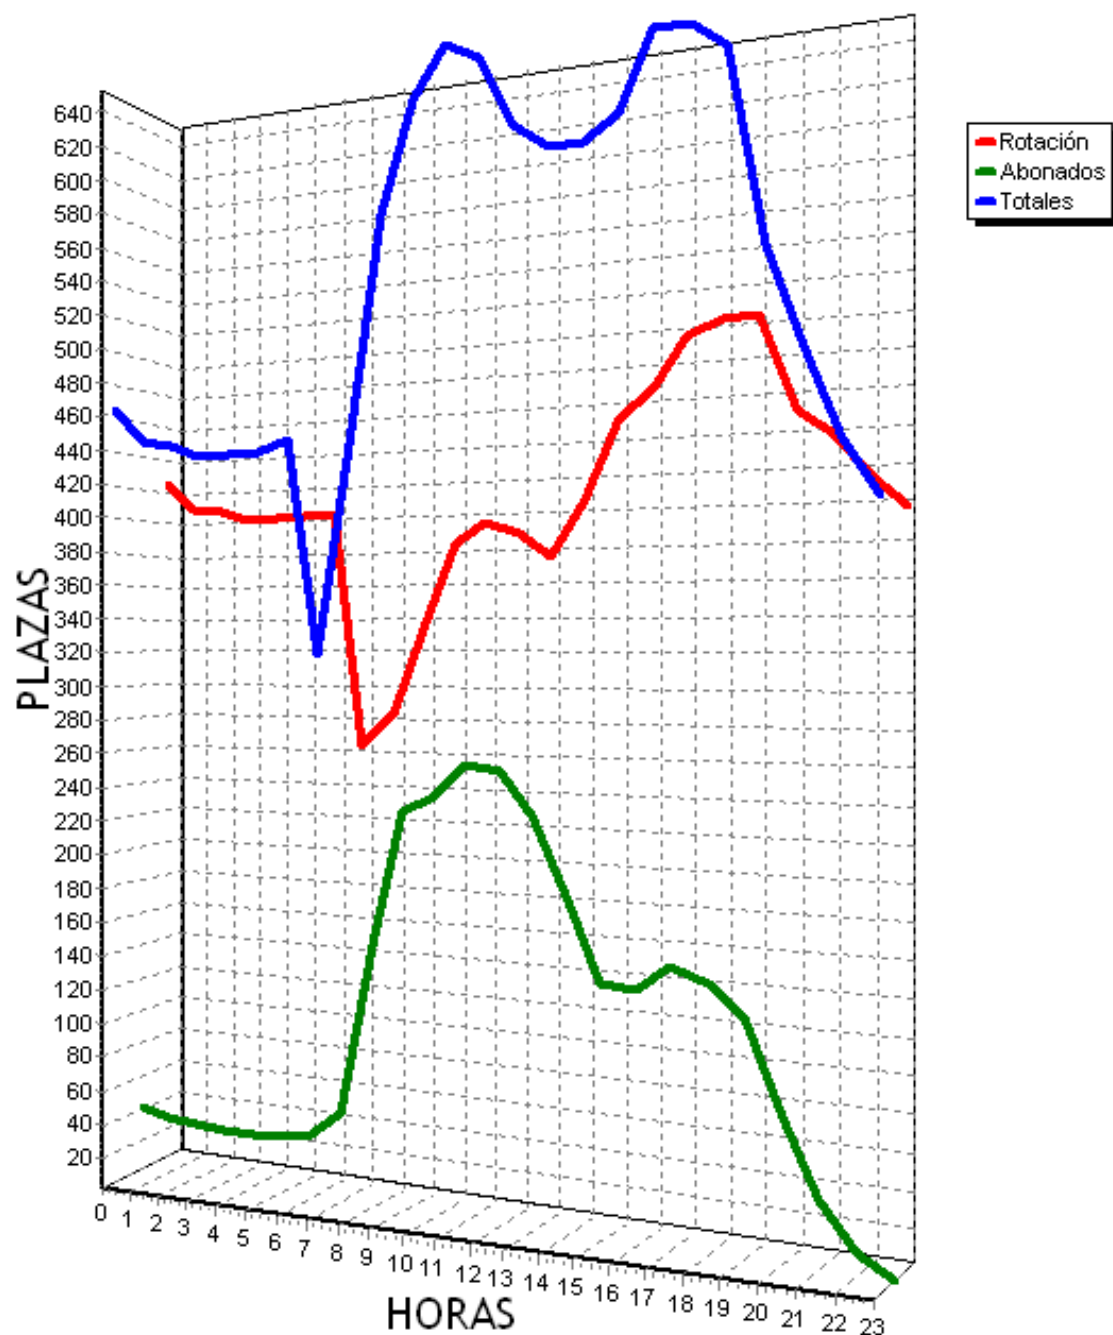

PLAZAS TOTALES DEL PARKING = 719

HORA	ROTACION		ABONADOS		TOTALES	
0	424	58%	41	5%	465	64%
1	408	56%	37	5%	445	61%
2	406	56%	35	4%	442	61%
3	400	55%	34	4%	434	60%
4	401	55%	34	4%	435	60%
5	401	55%	35	4%	435	60%
6	401	55%	40	5%	441	61%
7	265	36%	55	7%	319	44%
8	284	39%	153	21%	437	60%
9	333	46%	230	31%	563	78%
10	383	53%	240	33%	624	86%
11	394	54%	258	35%	652	90%
12	388	53%	255	35%	643	89%
13	374	52%	230	31%	604	84%
14	405	56%	185	25%	590	82%
15	449	62%	141	19%	590	82%
16	464	64%	140	19%	604	84%
17	491	68%	154	21%	645	89%
18	499	69%	146	20%	645	89%
19	501	69%	130	18%	632	87%
20	449	62%	80	11%	529	73%
21	436	60%	39	5%	475	66%
22	413	57%	15	2%	428	59%
23	397	55%	3	0%	399	55%
TOTALES	9766		2710		12476