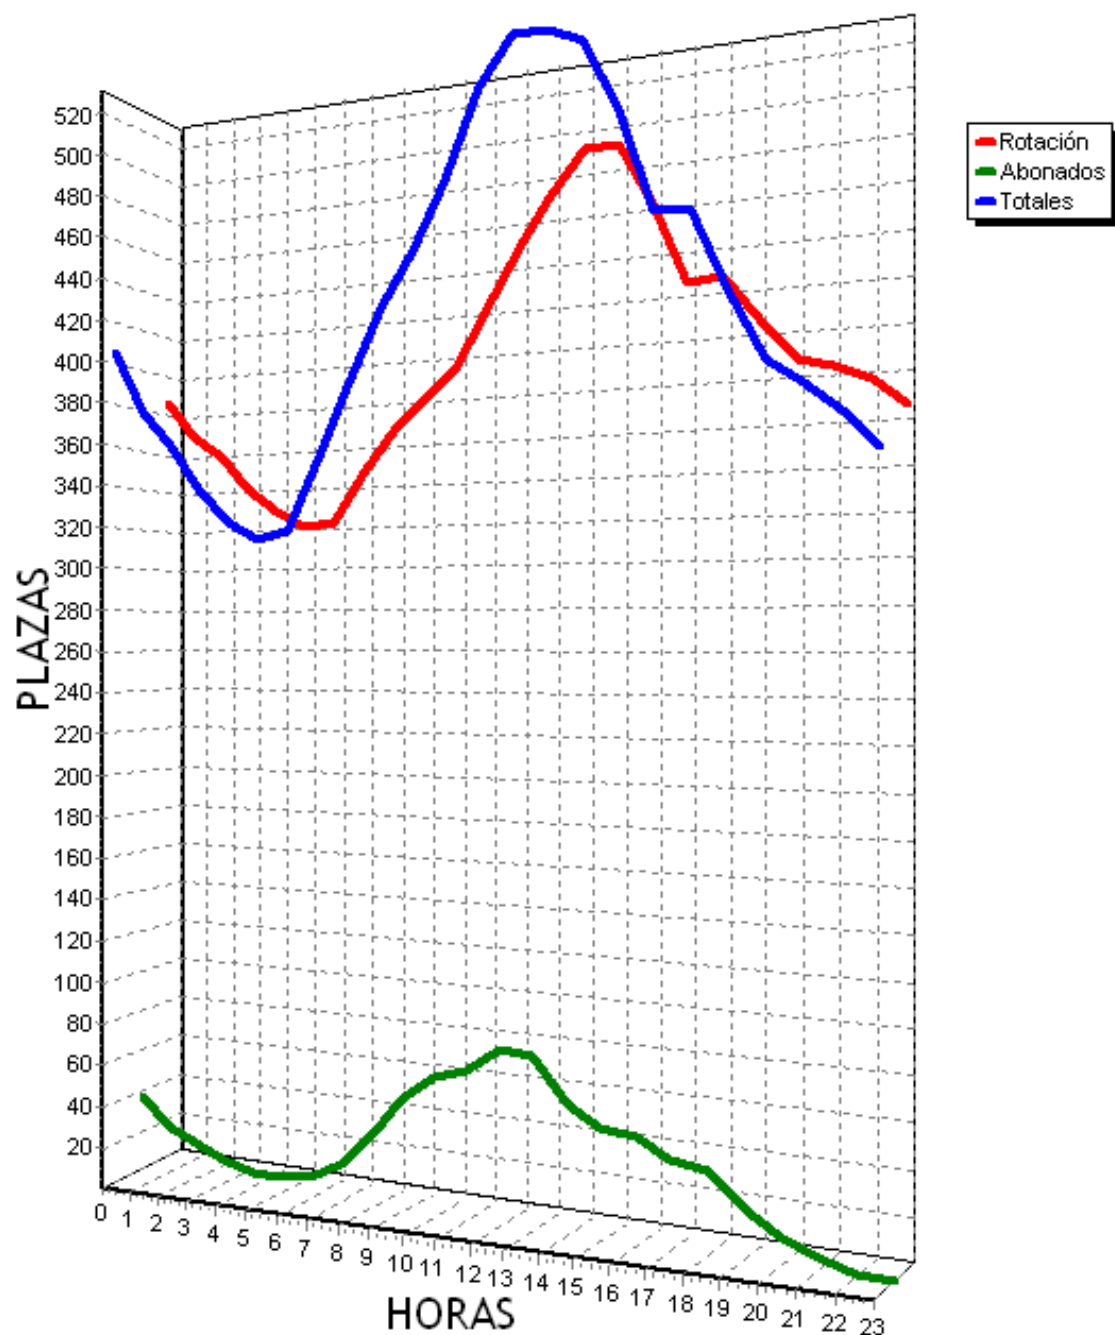

PLAZAS TOTALES DEL PARKING = 719

HORA	ROTACION	ABONADOS	TOTALES
0	386 53%	37 5%	406 56%
1	368 51%	25 3%	376 52%
2	358 49%	18 2%	359 49%
3	341 47%	12 1%	337 46%
4	329 45%	9 1%	321 44%
5	320 44%	9 1%	313 43%
6	322 44%	10 1%	315 43%
7	345 47%	19 2%	347 48%
8	364 50%	35 4%	382 53%
9	378 52%	54 7%	415 57%
10	392 54%	65 9%	440 61%
11	417 57%	70 9%	470 65%
12	445 61%	81 11%	509 70%
13	468 65%	79 10%	530 73%
14	488 67%	59 8%	530 73%
15	488 67%	51 7%	523 72%
16	459 63%	49 6%	491 68%
17	423 58%	41 5%	447 62%
18	425 59%	38 5%	446 62%
19	405 56%	24 3%	411 57%
20	386 53%	12 1%	381 52%
21	382 53%	7 0%	371 51%
22	377 52%	1 0%	359 49%
23	364 50%	1 0%	344 47%
TOTALES	9430	806	9823