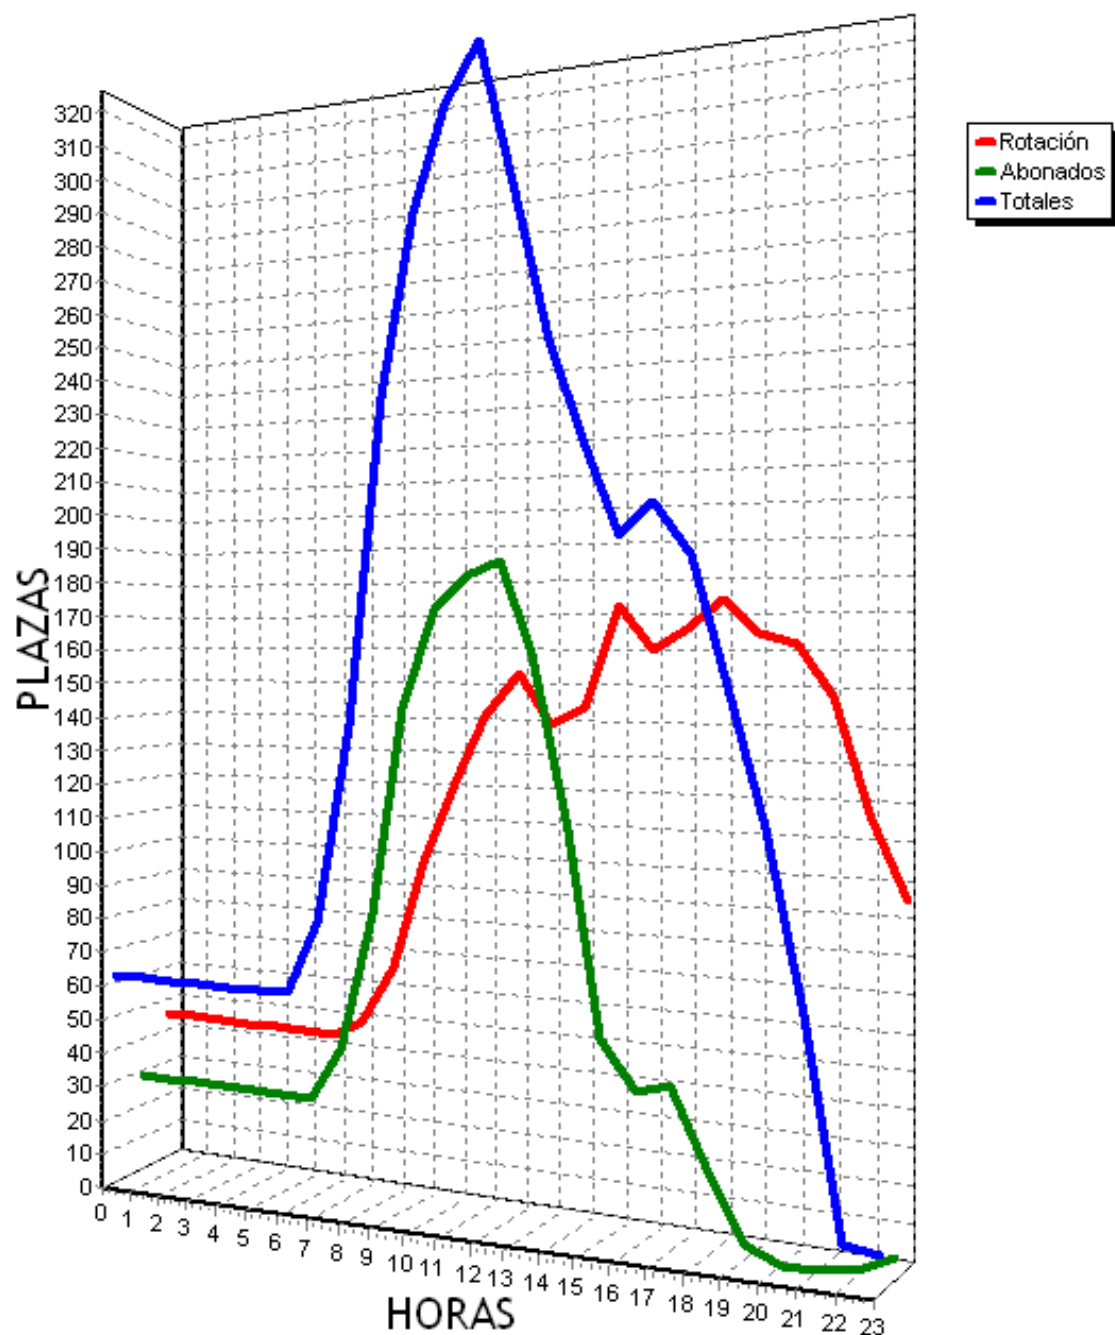

PLAZAS TOTALES DEL PARKING = 719

HORA	ROTACION	ABONADOS	TOTALES			
0	45	6%	29	4%	62	8%
1	45	6%	29	4%	62	8%
2	45	6%	29	4%	62	8%
3	45	6%	29	4%	62	8%
4	45	6%	29	4%	62	8%
5	45	6%	29	4%	62	8%
6	45	6%	29	4%	62	8%
7	50	6%	44	6%	83	11%
8	67	9%	84	11%	139	19%
9	98	13%	144	20%	230	31%
10	122	16%	171	23%	281	39%
11	141	19%	181	25%	310	43%
12	153	21%	185	25%	326	45%
13	139	19%	159	22%	286	39%
14	144	20%	111	15%	243	33%
15	172	23%	55	7%	216	30%
16	160	22%	42	5%	190	26%
17	166	23%	44	6%	199	27%
18	174	24%	22	3%	185	25%
19	165	22%	4	0%	151	21%
20	162	22%	0	0%	115	15%
21	148	20%	0	0%	68	9%
22	116	16%	1	0%	11	1%
23	95	13%	6	0%	9	1%
TOTALES	2587		1456		3476