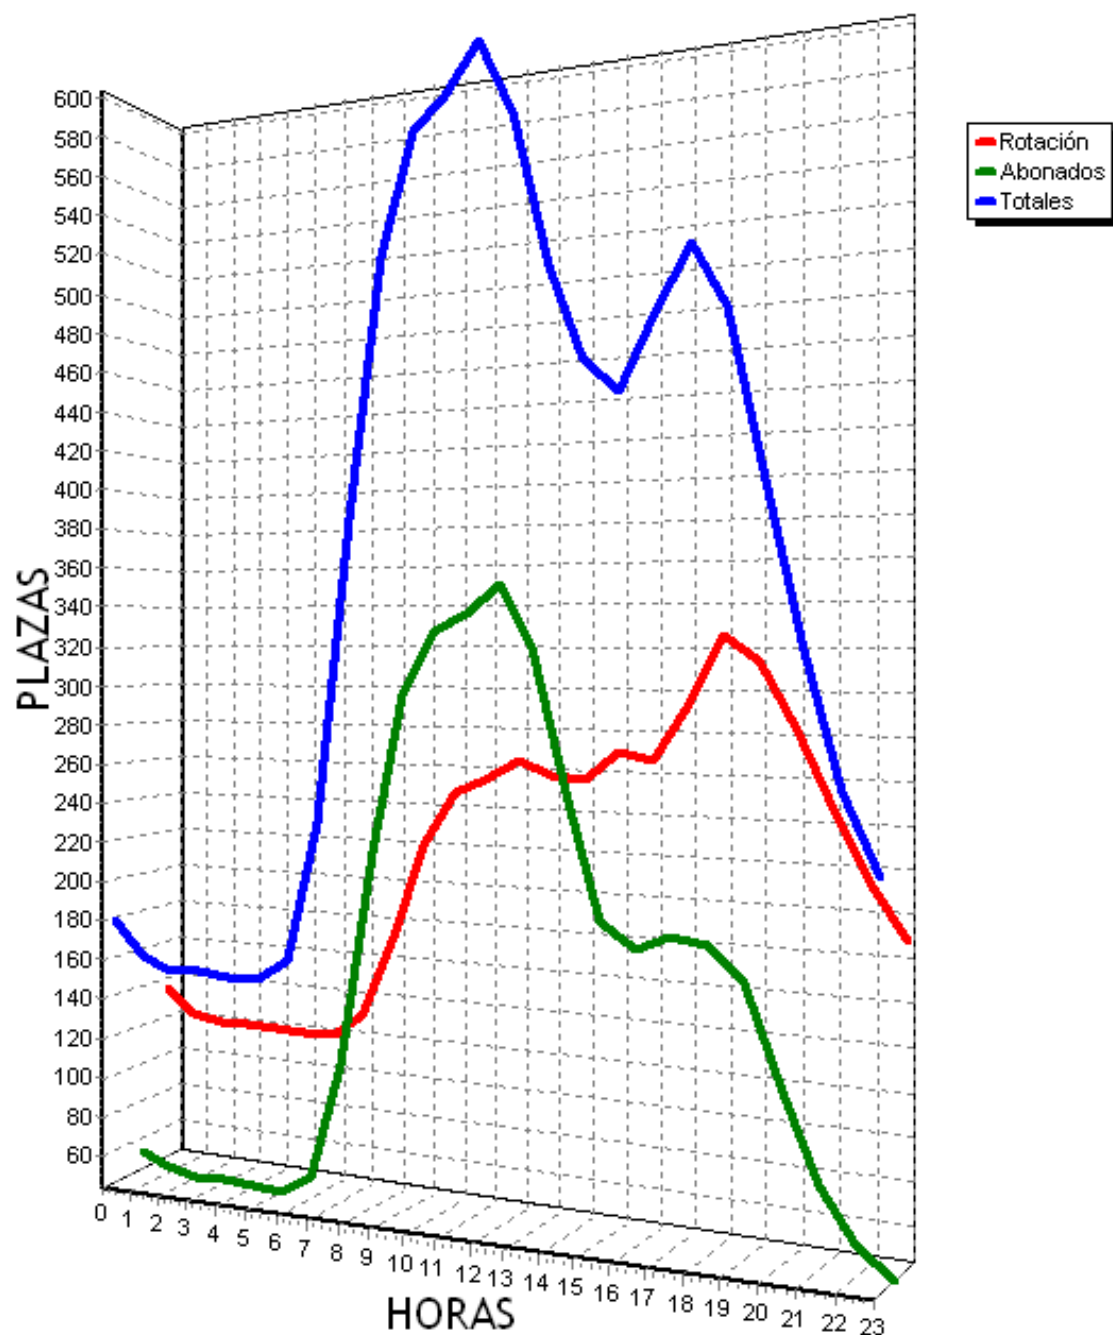

PLAZAS TOTALES DEL PARKING = 719

HORA	ROTACION	ABONADOS	TOTALES
0	136 18%	53 7%	178 24%
1	124 17%	48 6%	161 22%
2	121 16%	45 6%	155 21%
3	121 16%	46 6%	156 21%
4	121 16%	45 6%	155 21%
5	121 16%	45 6%	155 21%
6	122 16%	55 7%	166 23%
7	133 18%	113 15%	235 32%
8	174 24%	219 30%	382 53%
9	221 30%	297 41%	507 70%
10	248 34%	327 45%	564 78%
11	255 35%	335 46%	579 80%
12	265 36%	349 48%	603 83%
13	258 35%	320 44%	567 78%
14	257 35%	248 34%	495 68%
15	270 37%	192 26%	451 62%
16	267 37%	180 25%	436 60%
17	292 40%	187 26%	468 65%
18	325 45%	185 25%	500 69%
19	314 43%	168 23%	471 65%
20	282 39%	122 16%	393 54%
21	247 34%	82 11%	319 44%
22	213 29%	57 7%	258 35%
23	189 26%	44 6%	222 30%
TOTALES	5076	3762	8576