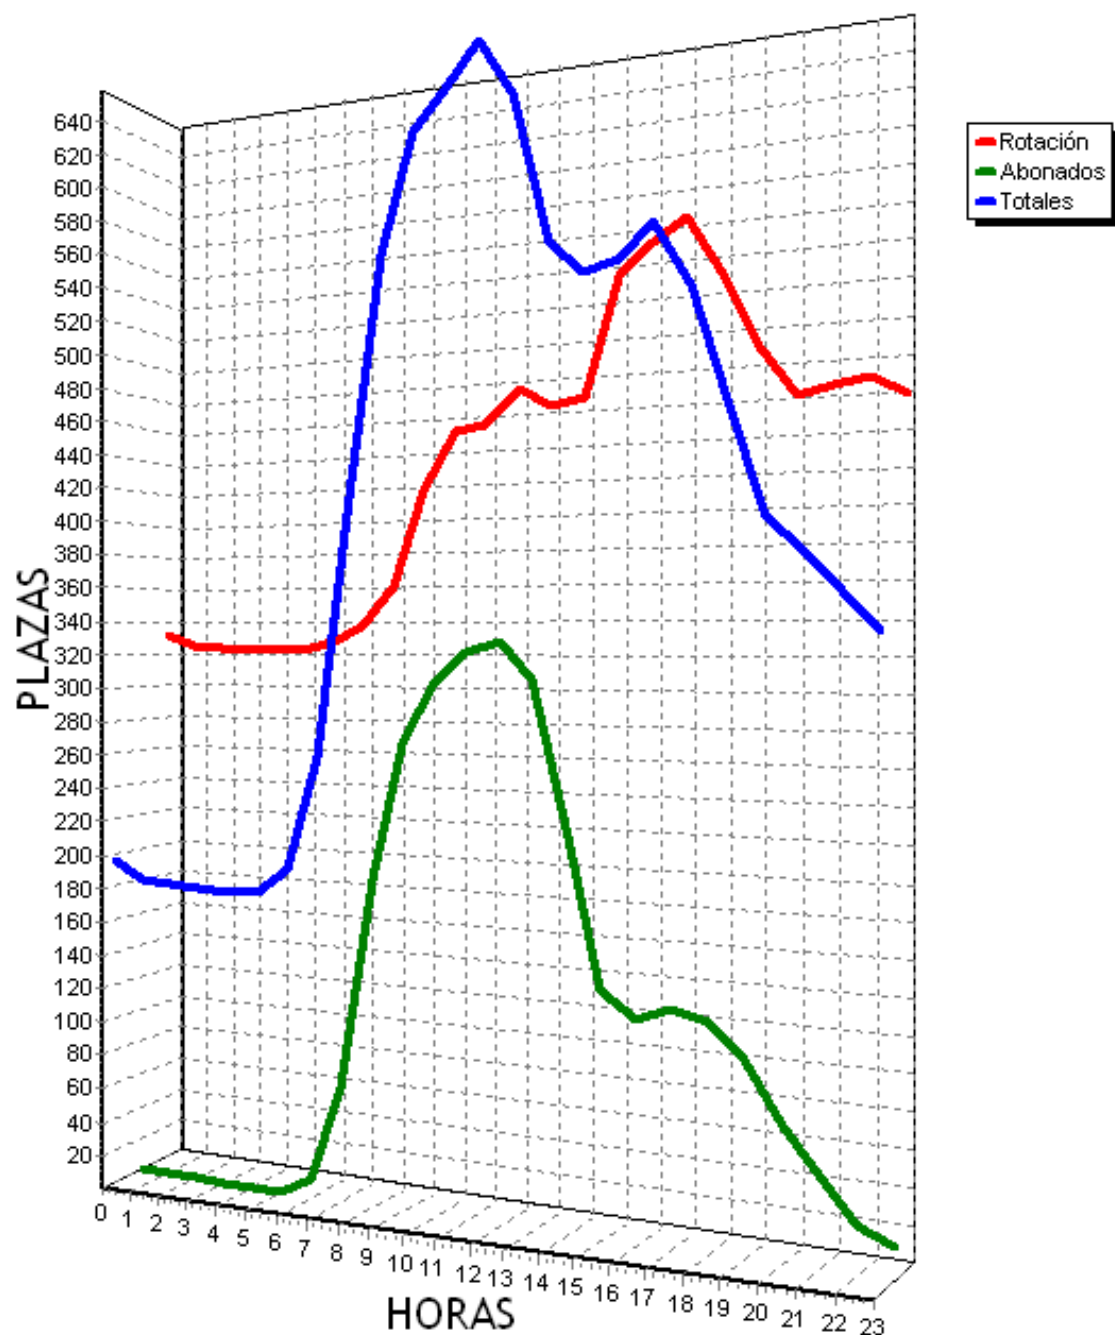

PLAZAS TOTALES DEL PARKING = 719

HORA	ROTACION	ABONADOS	TOTALES
0	331 46%	1 0%	195 27%
1	325 45%	1 0%	185 25%
2	323 44%	2 0%	184 25%
3	322 44%	1 0%	182 25%
4	322 44%	1 0%	181 25%
5	323 44%	1 0%	182 25%
6	328 45%	11 1%	197 27%
7	337 46%	67 9%	262 36%
8	361 50%	190 26%	409 56%
9	417 57%	270 37%	545 75%
10	450 62%	304 42%	611 84%
11	453 63%	322 44%	632 87%
12	471 65%	328 45%	657 91%
13	461 64%	307 42%	626 87%
14	464 64%	220 30%	543 75%
15	531 73%	137 19%	525 73%
16	549 76%	124 17%	530 73%
17	560 77%	131 18%	548 76%
18	528 73%	126 17%	513 71%
19	487 67%	107 14%	453 63%
20	460 63%	74 10%	392 54%
21	464 64%	51 7%	374 52%
22	468 65%	27 3%	353 49%
23	457 63%	19 2%	334 46%
TOTALES	10192	2822	9613