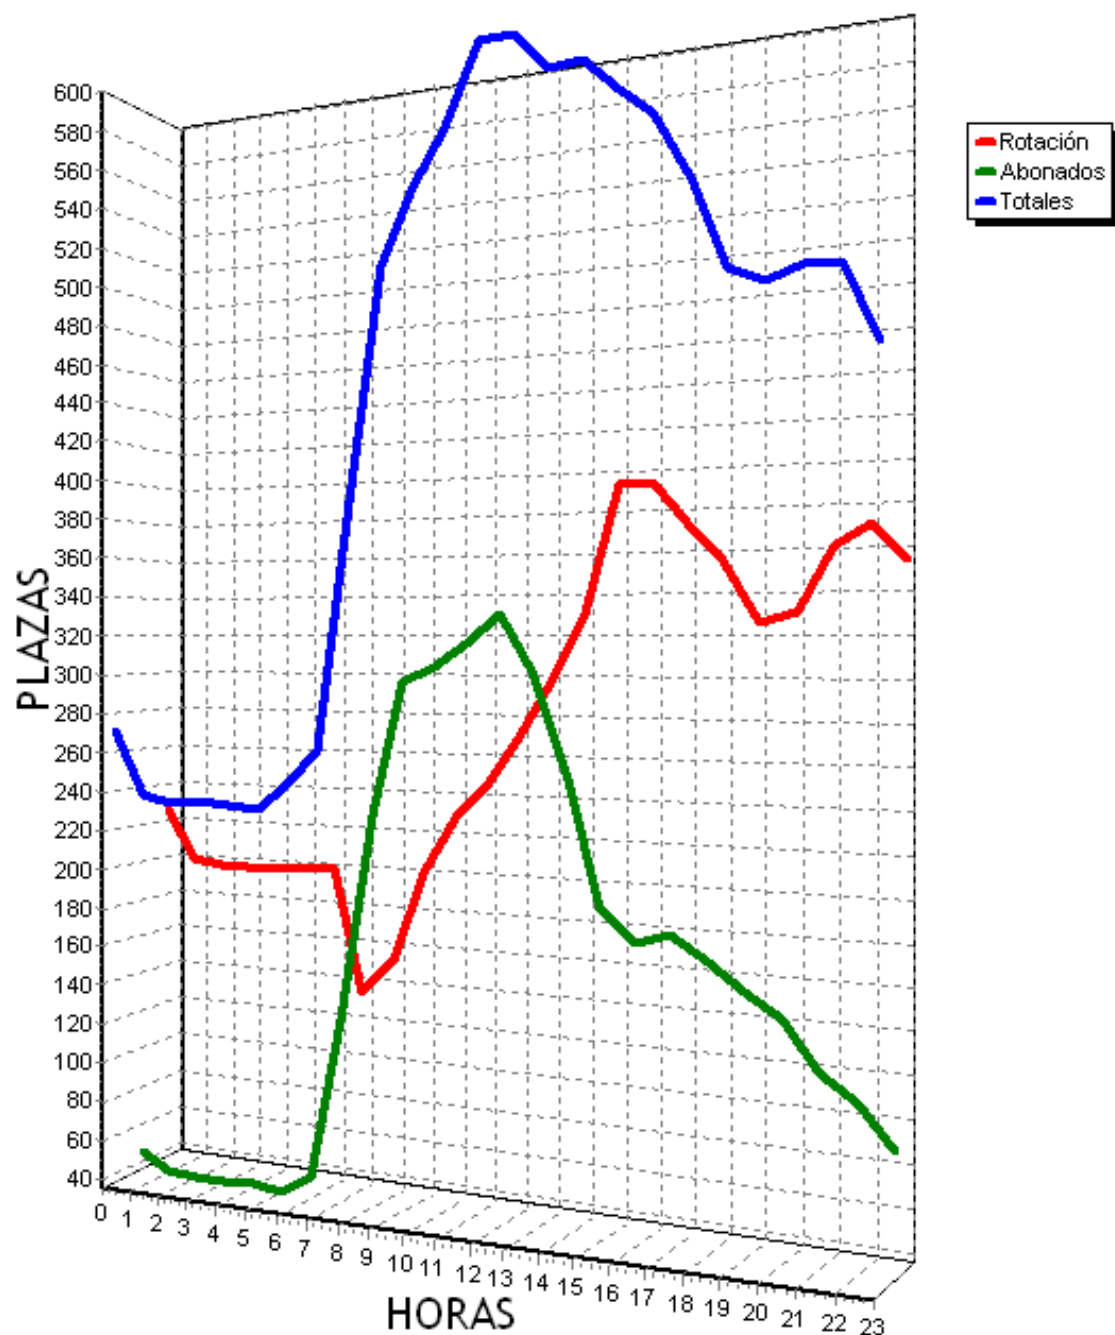

PLAZAS TOTALES DEL PARKING = 719

HORA	ROTACION	ABONADOS	TOTALES
0	226 31%	45 6%	271 37%
1	200 27%	37 5%	238 33%
2	198 27%	37 5%	235 32%
3	198 27%	37 5%	236 32%
4	198 27%	38 5%	235 32%
5	199 27%	36 5%	234 32%
6	200 27%	46 6%	247 34%
7	137 19%	127 17%	264 36%
8	155 21%	231 32%	385 53%
9	201 27%	297 41%	498 69%
10	229 31%	305 42%	534 74%
11	245 34%	316 43%	561 78%
12	270 37%	330 45%	600 83%
13	297 41%	303 42%	600 83%
14	330 45%	252 35%	582 80%
15	392 54%	192 26%	584 81%
16	392 54%	177 24%	569 79%
17	373 51%	182 25%	556 77%
18	355 49%	170 23%	525 73%
19	326 45%	158 21%	484 67%
20	331 46%	146 20%	477 66%
21	360 50%	124 17%	483 67%
22	371 51%	112 15%	483 67%
23	354 49%	93 12%	447 62%
TOTALES	6537	3791	10328