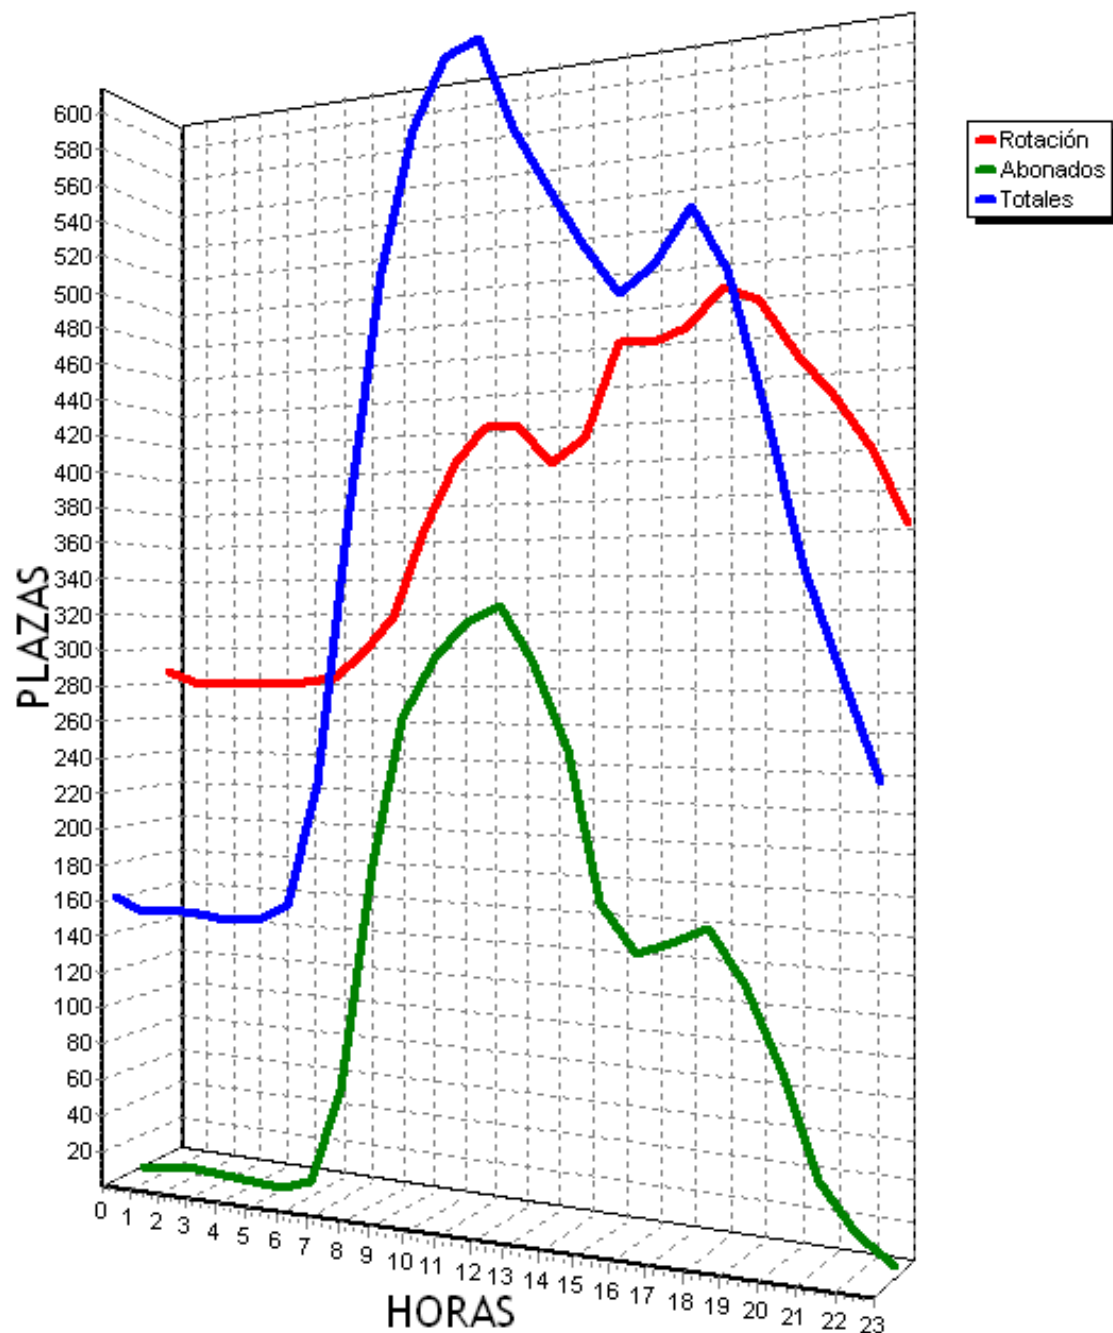

PLAZAS TOTALES DEL PARKING = 719

HORA	ROTACION	ABONADOS	TOTALES
0	286 39%	1 0%	160 22%
1	281 39%	2 0%	154 21%
2	280 38%	5 0%	156 21%
3	280 38%	4 0%	155 21%
4	280 38%	3 0%	154 21%
5	282 39%	3 0%	155 21%
6	284 39%	9 1%	163 22%
7	297 41%	61 8%	229 31%
8	319 44%	185 25%	375 52%
9	365 50%	263 36%	498 69%
10	402 55%	296 41%	570 79%
11	420 58%	315 43%	605 84%
12	419 58%	323 44%	613 85%
13	399 55%	295 41%	565 78%
14	412 57%	249 34%	532 73%
15	460 63%	172 23%	503 69%
16	459 63%	147 20%	477 66%
17	465 64%	153 21%	489 68%
18	484 67%	162 22%	517 71%
19	477 66%	136 18%	485 67%
20	448 62%	95 13%	415 57%
21	427 59%	43 5%	341 47%
22	400 55%	19 2%	289 40%
23	362 50%	6 0%	239 33%
TOTALES	8988	2947	8839