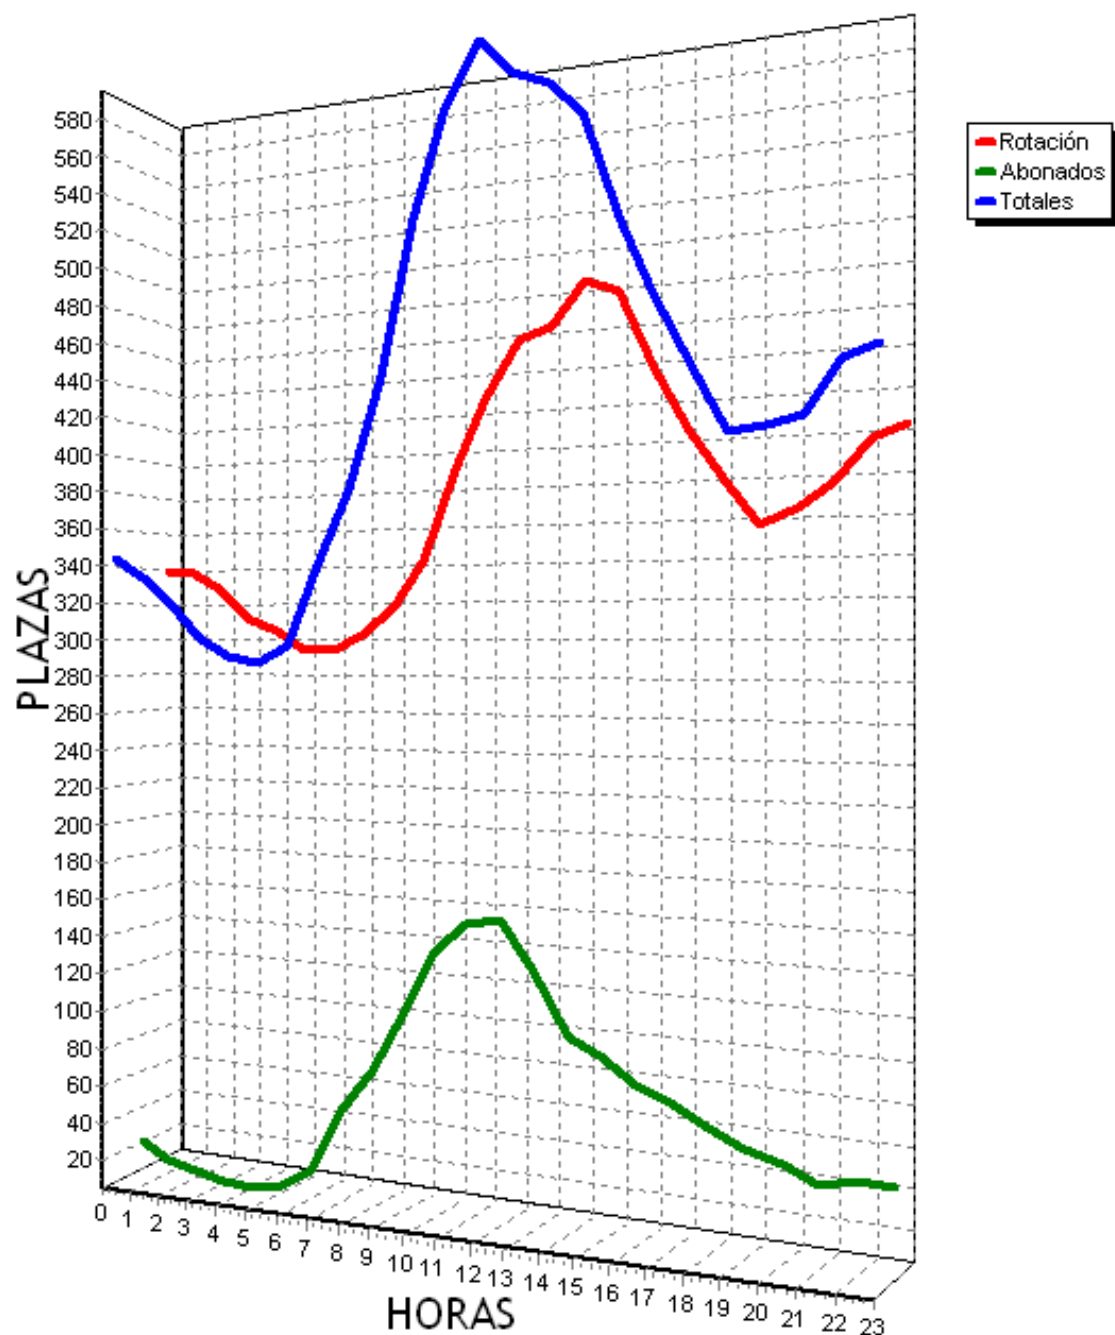

PLAZAS TOTALES DEL PARKING = 719

HORA	ROTACION	ABONADOS	TOTALES
0	339 47%	21 2%	344 47%
1	338 47%	12 1%	334 46%
2	327 45%	9 1%	319 44%
3	312 43%	6 0%	301 41%
4	304 42%	5 0%	292 40%
5	295 41%	9 1%	287 39%
6	294 40%	20 2%	297 41%
7	302 42%	53 7%	338 47%
8	317 44%	76 10%	377 52%
9	341 47%	107 14%	432 60%
10	388 53%	140 19%	510 70%
11	424 58%	156 21%	563 78%
12	453 63%	159 22%	595 82%
13	459 63%	136 18%	577 80%
14	482 67%	104 14%	569 79%
15	474 65%	96 13%	553 76%
16	436 60%	83 11%	502 69%
17	405 56%	76 10%	464 64%
18	379 52%	66 9%	428 59%
19	356 49%	58 8%	397 55%
20	363 50%	53 7%	399 55%
21	375 52%	45 6%	403 56%
22	396 55%	49 6%	428 59%
23	402 55%	48 6%	434 60%
TOTALES	8961	1587	10143