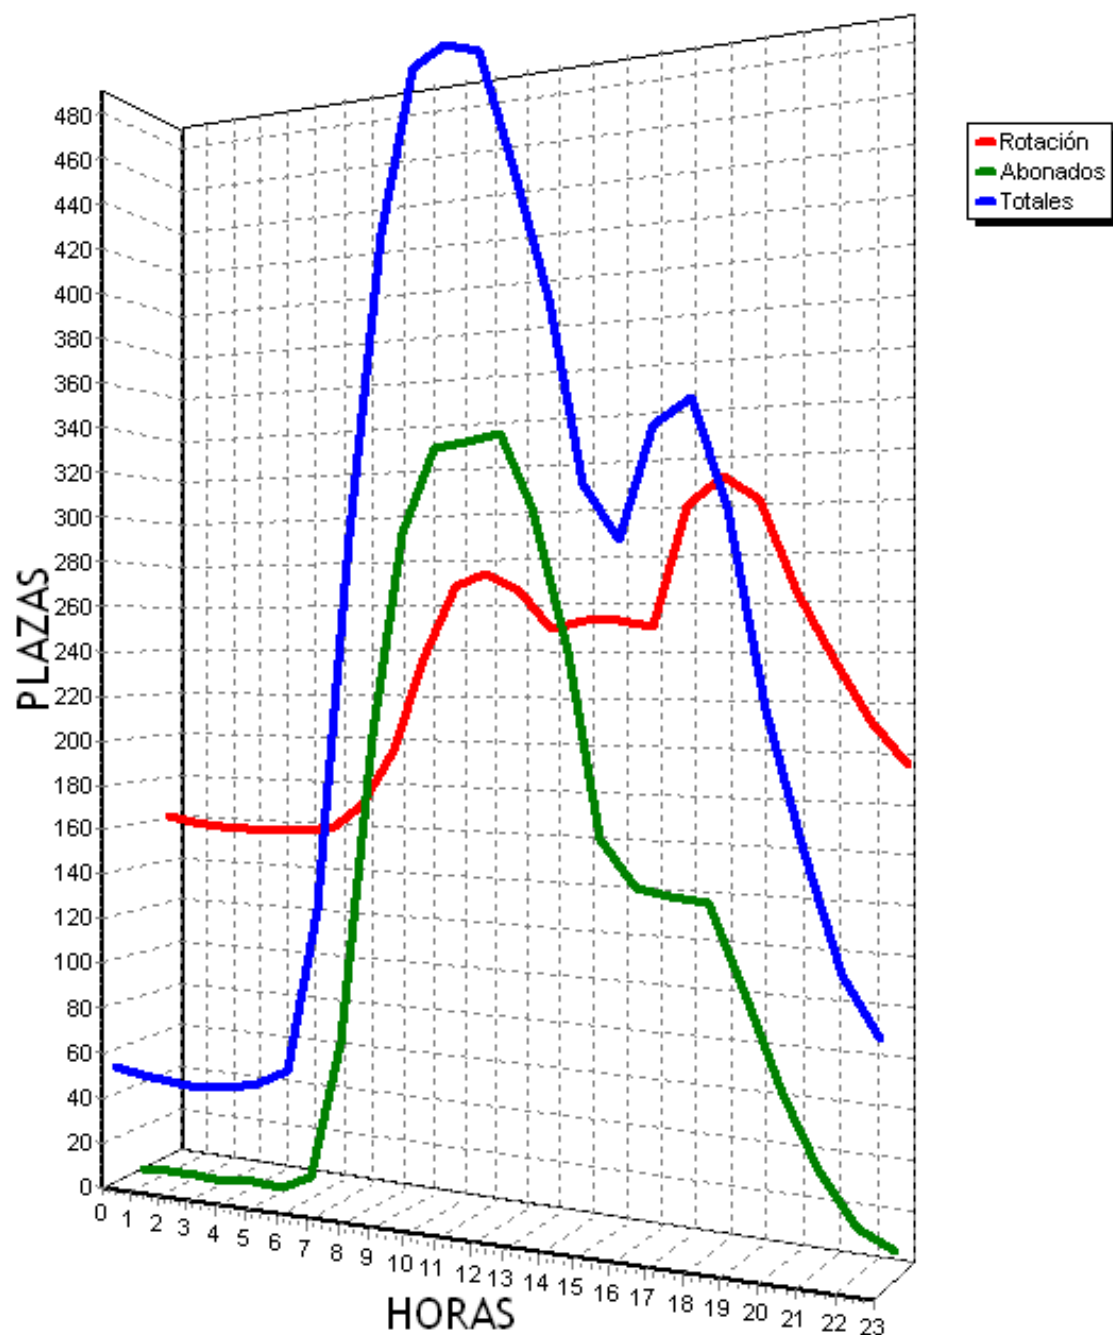

PLAZAS TOTALES DEL PARKING = 719

HORA	ROTACION	ABONADOS	TOTALES
0	161 22%	0 0%	52 7%
1	159 22%	1 0%	50 6%
2	158 21%	2 0%	49 6%
3	158 21%	1 0%	48 6%
4	158 21%	3 0%	50 6%
5	159 22%	3 0%	52 7%
6	161 22%	10 1%	60 8%
7	171 23%	70 9%	130 18%
8	196 27%	204 28%	289 40%
9	236 32%	290 40%	415 57%
10	268 37%	326 45%	482 67%
11	273 37%	328 45%	490 68%
12	266 36%	331 46%	486 67%
13	249 34%	299 41%	437 60%
14	253 35%	240 33%	382 53%
15	253 35%	164 22%	307 42%
16	250 34%	145 20%	284 39%
17	300 41%	142 19%	330 45%
18	311 43%	140 19%	339 47%
19	302 42%	106 14%	296 41%
20	263 36%	67 9%	218 30%
21	237 32%	39 5%	164 22%
22	213 29%	18 2%	119 16%
23	196 27%	11 1%	95 13%
TOTALES	5351	2940	5624