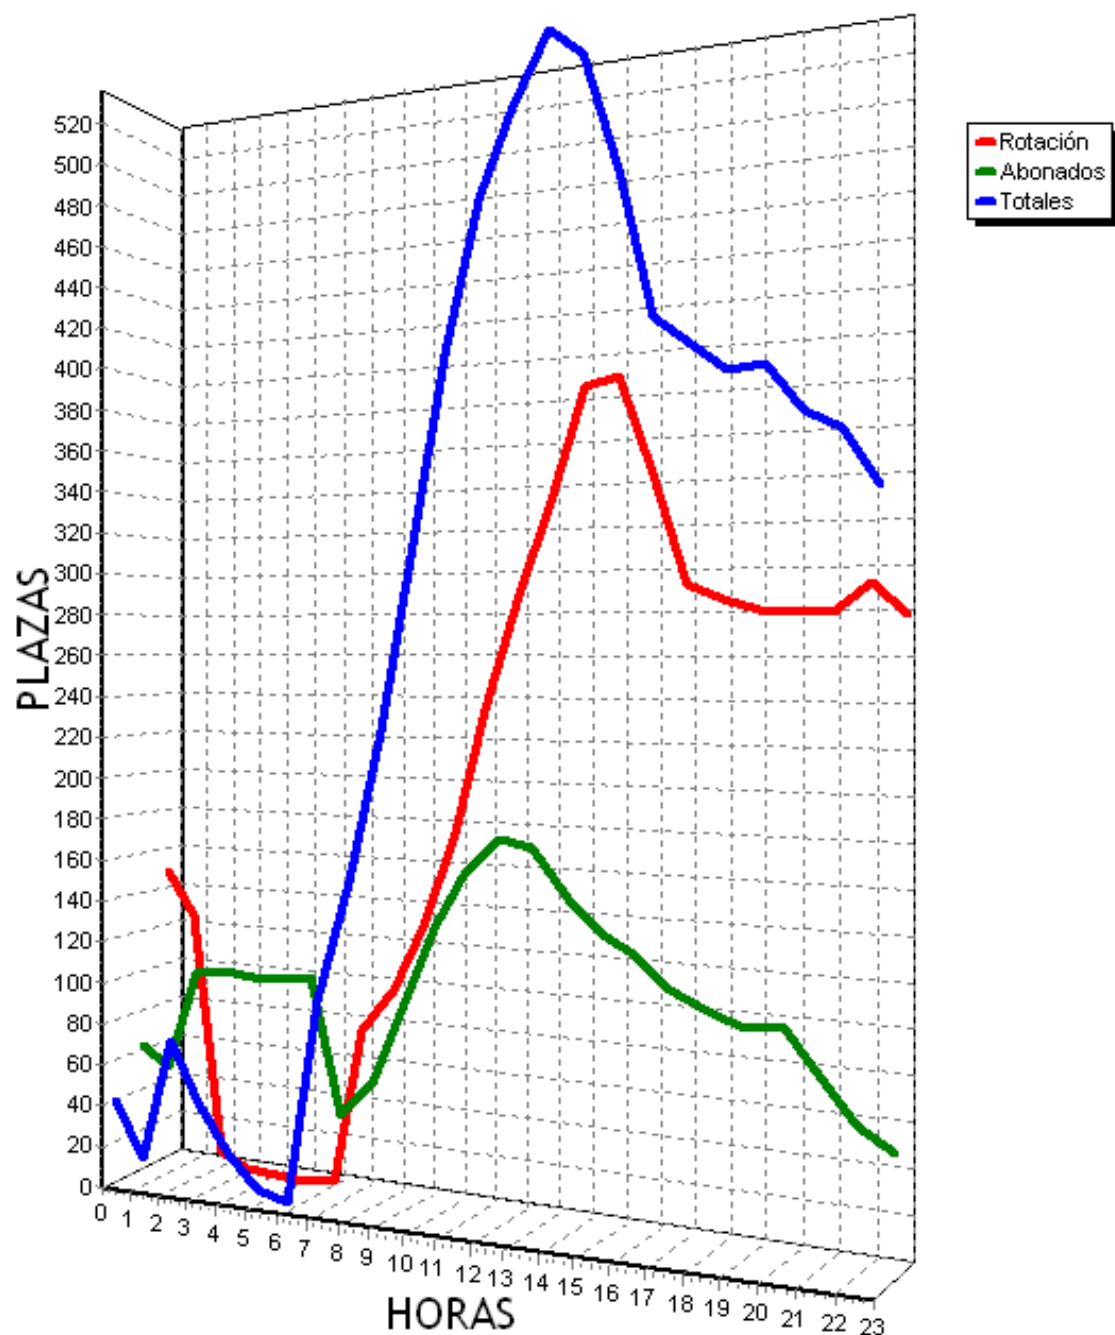

PLAZAS TOTALES DEL PARKING = 719

HORA	ROTACION		ABONADOS		TOTALES	
0	148	20%	63	8%	40	5%
1	126	17%	53	7%	13	1%
2	8	1%	102	14%	72	10%
3	1	0%	105	14%	45	6%
4	0	0%	103	14%	23	3%
5	0	0%	103	14%	8	1%
6	2	0%	106	14%	4	0%
7	78	10%	41	5%	100	13%
8	99	13%	58	8%	156	21%
9	130	18%	95	13%	226	31%
10	176	24%	133	18%	310	43%
11	234	32%	161	22%	395	54%
12	288	40%	176	24%	464	64%
13	331	46%	173	24%	504	70%
14	384	53%	151	21%	535	74%
15	387	53%	137	19%	523	72%
16	342	47%	128	17%	470	65%
17	292	40%	114	15%	406	56%
18	286	39%	107	14%	393	54%
19	281	39%	100	13%	382	53%
20	280	38%	103	14%	383	53%
21	280	38%	83	11%	363	50%
22	292	40%	63	8%	355	49%
23	278	38%	53	7%	331	46%
TOTALES	4723		2511		6501