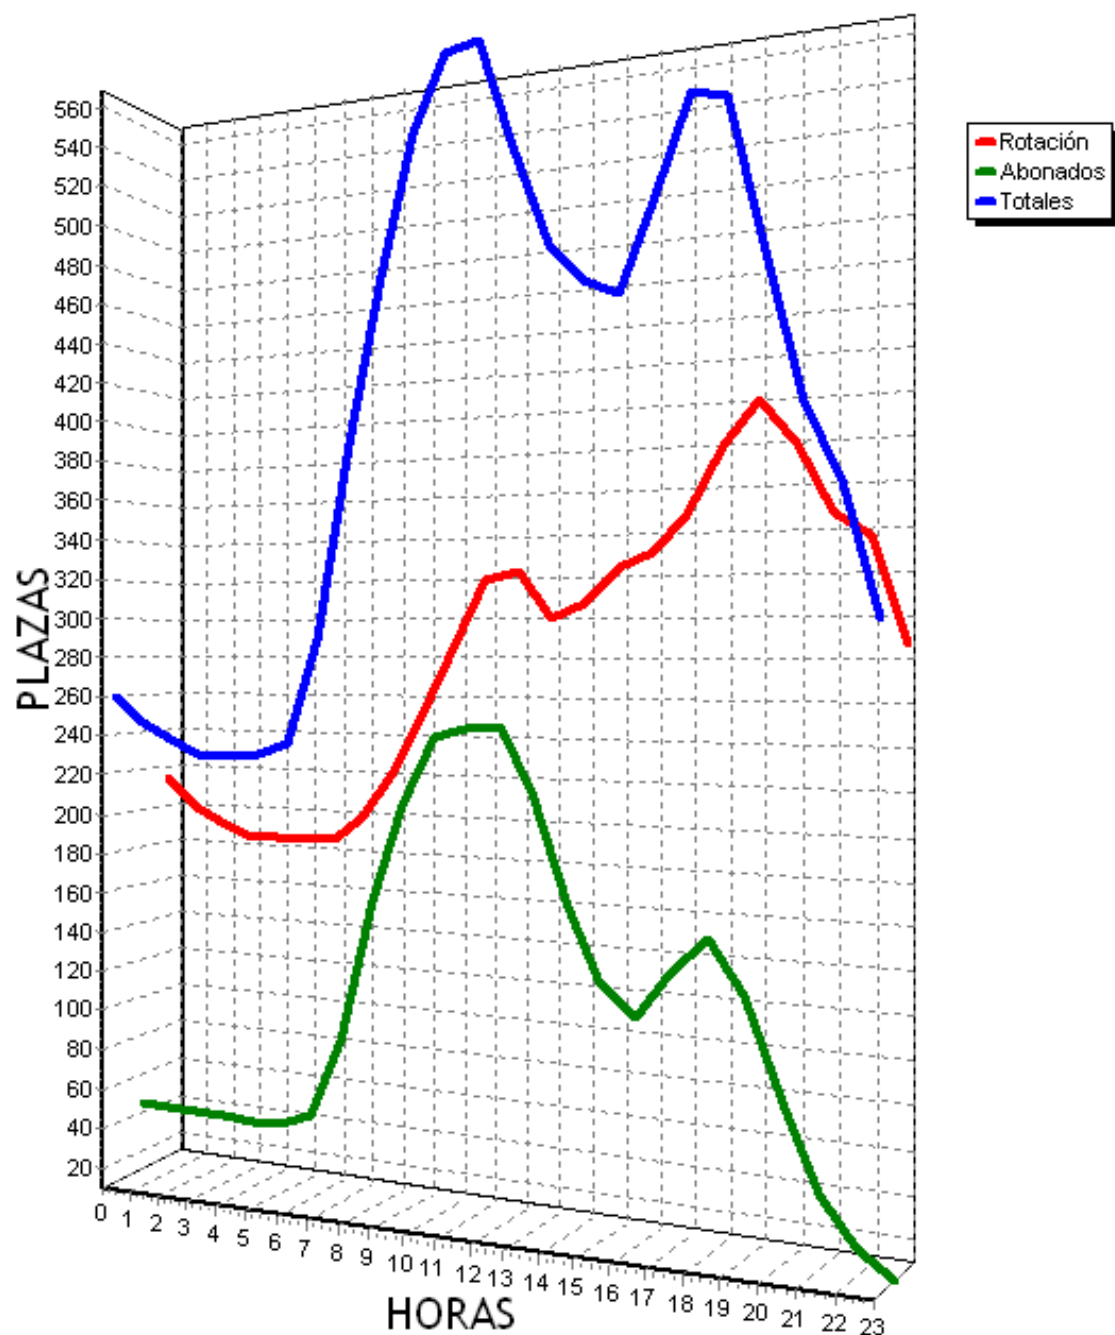

PLAZAS TOTALES DEL PARKING = 719

HORA	ROTACION	ABONADOS	TOTALES
0	215 29%	45 6%	259 36%
1	201 27%	45 6%	246 34%
2	193 26%	45 6%	238 33%
3	187 26%	45 6%	231 32%
4	186 25%	44 6%	231 32%
5	186 25%	45 6%	232 32%
6	187 26%	51 7%	238 33%
7	199 27%	90 12%	289 40%
8	222 30%	161 22%	383 53%
9	253 35%	209 29%	462 64%
10	287 39%	241 33%	528 73%
11	318 44%	246 34%	564 78%
12	322 44%	247 34%	568 78%
13	299 41%	217 30%	516 71%
14	306 42%	164 22%	470 65%
15	323 44%	129 17%	452 62%
16	330 45%	115 15%	445 61%
17	348 48%	137 19%	485 67%
18	378 52%	154 21%	532 73%
19	399 55%	129 17%	528 73%
20	377 52%	82 11%	459 63%
21	347 48%	44 6%	392 54%
22	336 46%	22 3%	358 49%
23	287 39%	10 1%	298 41%
TOTALES	6686	2717	9404