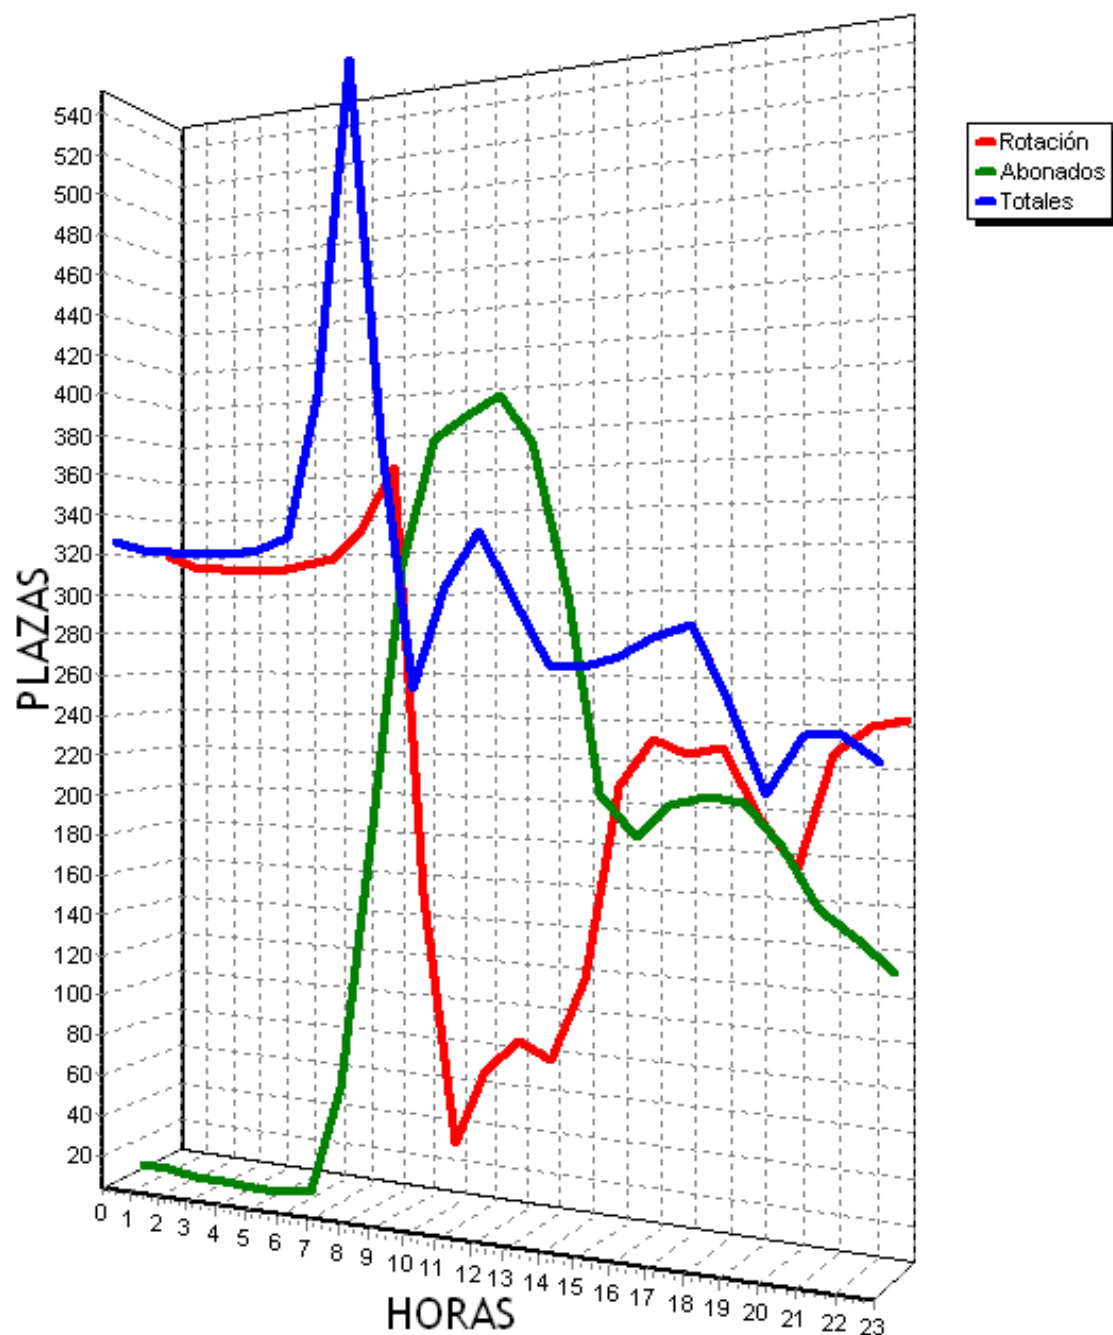

PLAZAS TOTALES DEL PARKING = 719

HORA	ROTACION	ABONADOS	TOTALES
0	321 44%	6 0%	327 45%
1	315 43%	6 0%	322 44%
2	314 43%	5 0%	320 44%
3	313 43%	5 0%	319 44%
4	313 43%	4 0%	319 44%
5	315 43%	4 0%	320 44%
6	318 44%	7 0%	326 45%
7	332 46%	59 8%	393 54%
8	362 50%	188 26%	551 76%
9	153 21%	313 43%	371 51%
10	34 4%	372 51%	255 35%
11	70 9%	383 53%	302 42%
12	87 12%	391 54%	327 45%
13	79 10%	369 51%	297 41%
14	119 16%	298 41%	266 36%
15	209 29%	207 28%	265 36%
16	232 32%	189 26%	270 37%
17	225 31%	204 28%	278 38%
18	229 31%	207 28%	284 39%
19	198 27%	205 28%	252 35%
20	175 24%	187 26%	211 29%
21	227 31%	161 22%	237 32%
22	240 33%	149 20%	238 33%
23	242 33%	135 18%	226 31%
TOTALES	5422	4054	7276