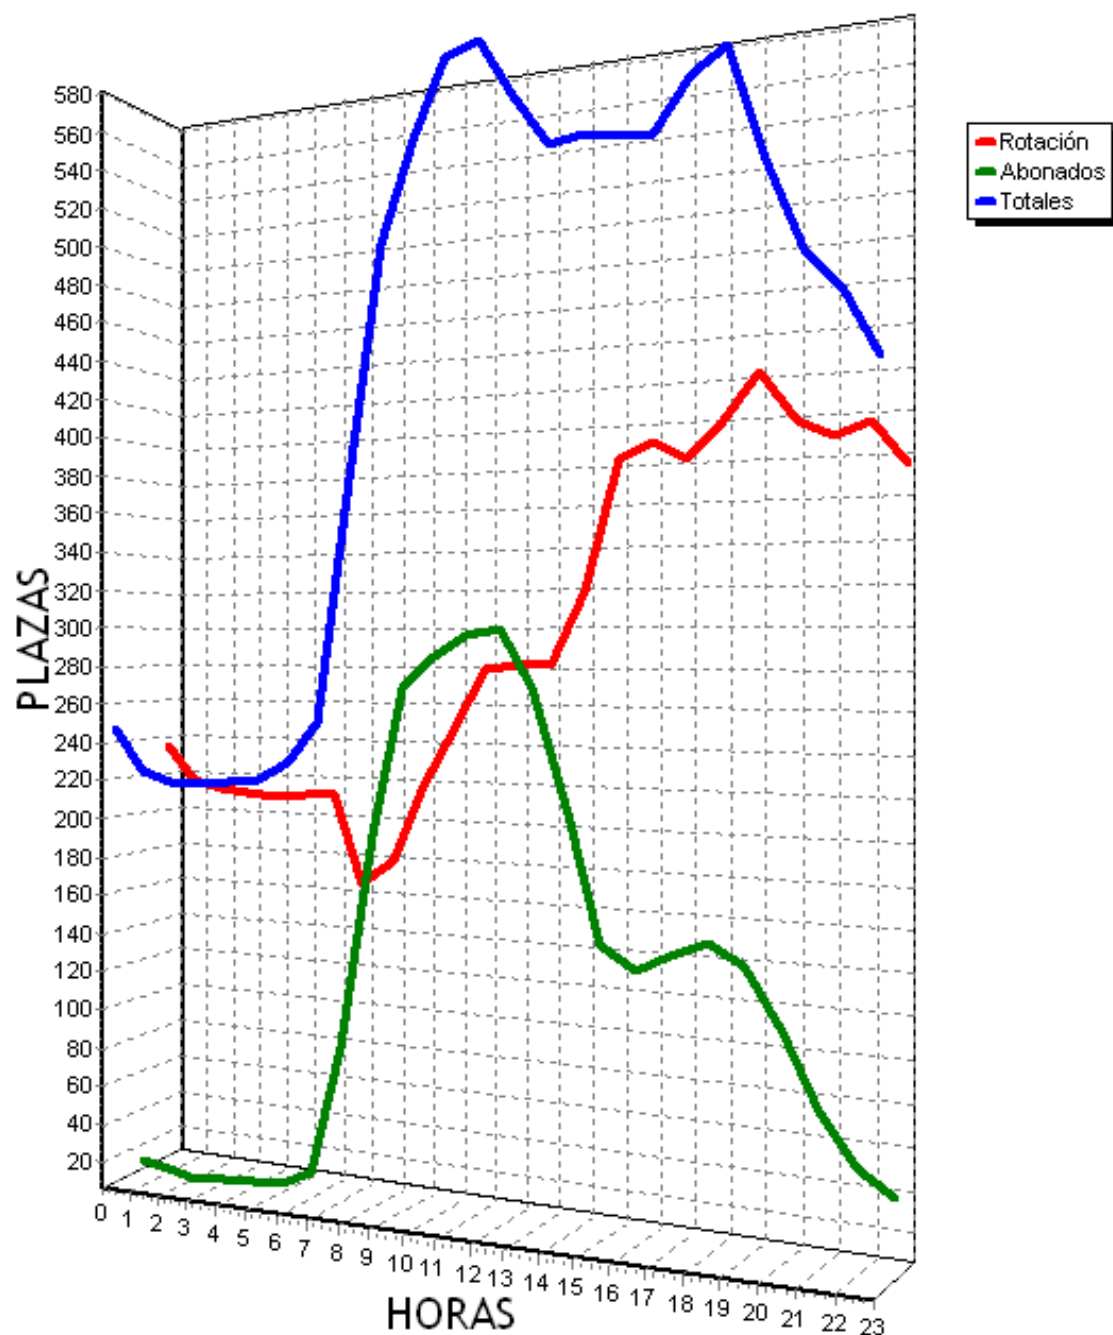

PLAZAS TOTALES DEL PARKING = 719

HORA	ROTACION	ABONADOS	TOTALES
0	235 32%	12 1%	247 34%
1	216 30%	9 1%	225 31%
2	213 29%	7 0%	220 30%
3	211 29%	9 1%	219 30%
4	210 29%	11 1%	221 30%
5	211 29%	12 1%	223 31%
6	212 29%	20 2%	232 32%
7	166 23%	86 11%	253 35%
8	180 25%	195 27%	374 52%
9	219 30%	269 37%	488 67%
10	250 34%	286 39%	537 74%
11	279 38%	296 41%	575 79%
12	282 39%	299 41%	581 80%
13	282 39%	270 37%	552 76%
14	317 44%	210 29%	527 73%
15	382 53%	148 20%	530 73%
16	389 54%	138 19%	527 73%
17	381 52%	146 20%	527 73%
18	398 55%	153 21%	551 76%
19	421 58%	143 19%	564 78%
20	396 55%	114 15%	510 70%
21	389 54%	80 11%	469 65%
22	395 54%	55 7%	450 62%
23	375 52%	44 6%	419 58%
TOTALES	7009	3012	10021