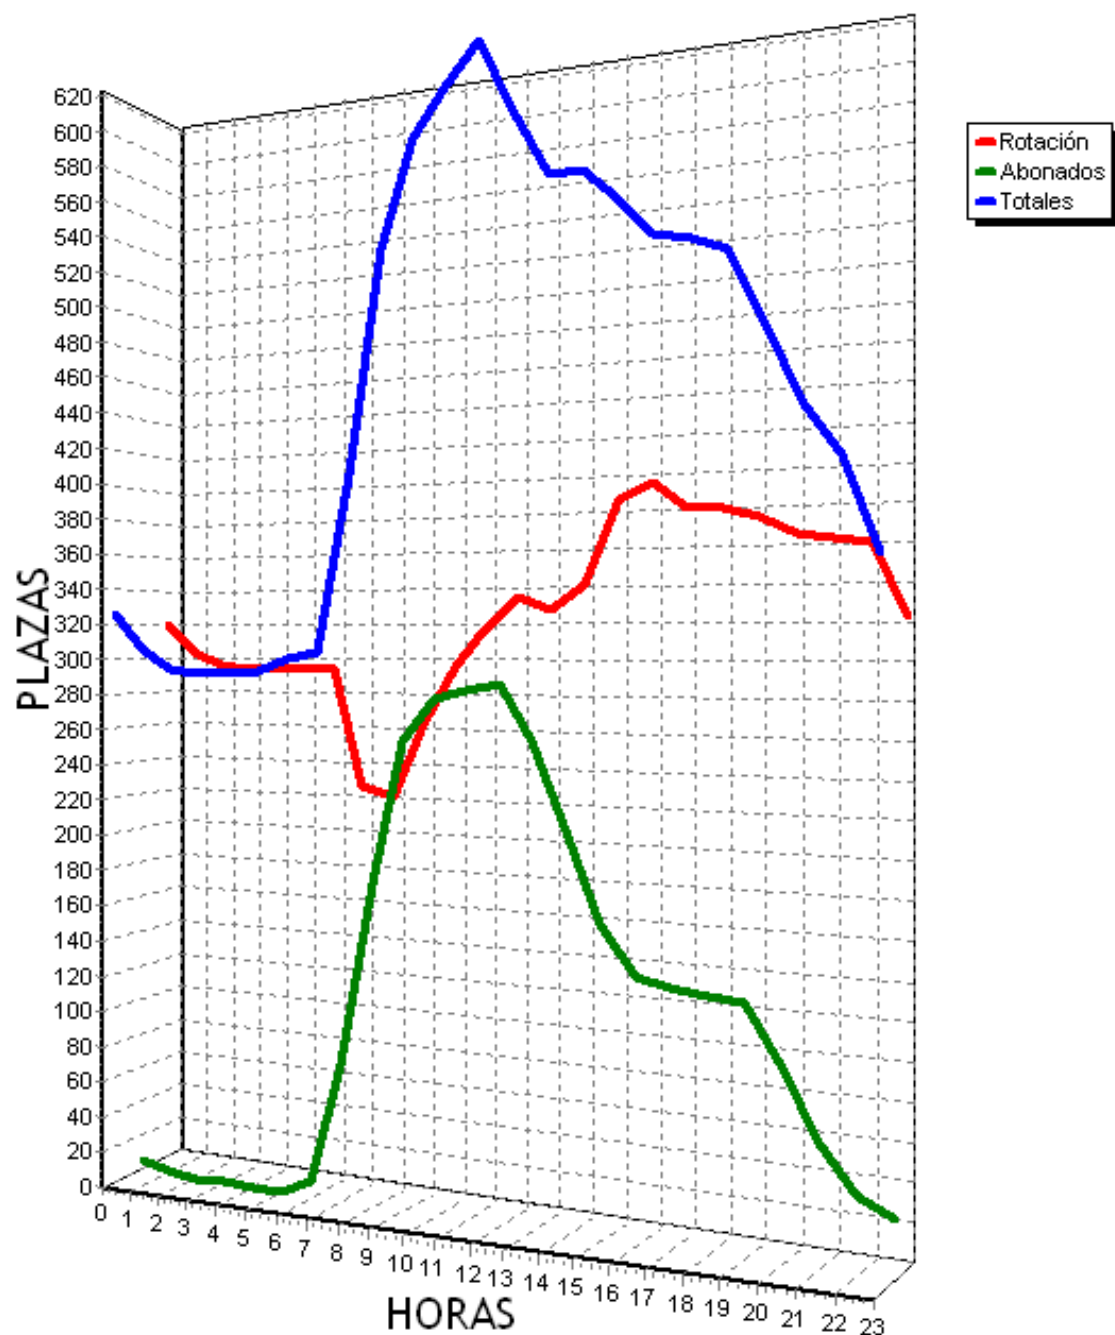

PLAZAS TOTALES DEL PARKING = 719

HORA	ROTACION	ABONADOS	TOTALES
0	320 44%	5 0%	325 45%
1	303 42%	1 0%	304 42%
2	296 41%	0 0%	294 40%
3	293 40%	1 0%	292 40%
4	294 40%	0 0%	292 40%
5	294 40%	1 0%	293 40%
6	294 40%	9 1%	301 41%
7	228 31%	76 10%	304 42%
8	223 31%	177 24%	400 55%
9	263 36%	256 35%	519 72%
10	295 41%	279 38%	575 79%
11	316 43%	283 39%	600 83%
12	334 46%	288 40%	622 86%
13	326 45%	258 35%	583 81%
14	341 47%	208 28%	548 76%
15	385 53%	164 22%	549 76%
16	393 54%	138 19%	531 73%
17	380 52%	134 18%	514 71%
18	378 52%	131 18%	509 70%
19	374 52%	129 17%	503 69%
20	365 50%	99 13%	464 64%
21	362 50%	63 8%	425 59%
22	360 50%	39 5%	399 55%
23	322 44%	30 4%	352 48%
TOTALES	7739	2769	10498