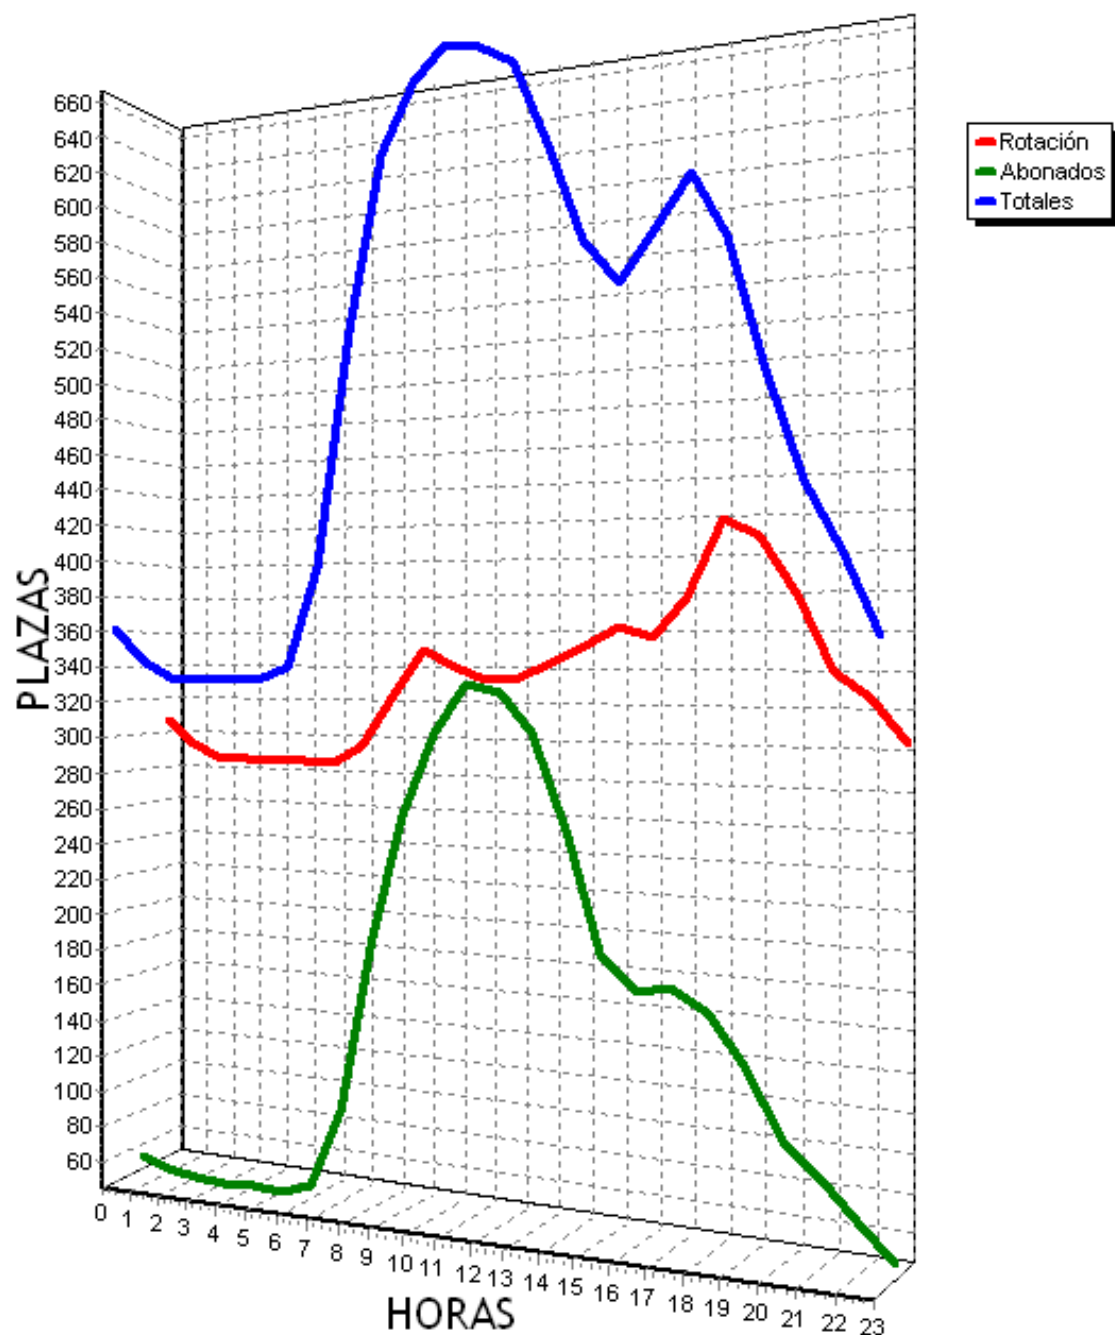

PLAZAS TOTALES DEL PARKING = 719

HORA	ROTACION	ABONADOS	TOTALES			
0	307	42%	54	7%	362	50%
1	294	40%	48	6%	343	47%
2	286	39%	47	6%	334	46%
3	286	39%	46	6%	333	46%
4	286	39%	47	6%	334	46%
5	286	39%	47	6%	334	46%
6	286	39%	53	7%	340	47%
7	296	41%	97	13%	394	54%
8	325	45%	194	26%	520	72%
9	350	48%	261	36%	612	85%
10	340	47%	306	42%	647	89%
11	334	46%	331	46%	665	92%
12	335	46%	328	45%	662	92%
13	343	47%	307	42%	651	90%
14	352	48%	253	35%	606	84%
15	362	50%	194	26%	557	77%
16	357	49%	176	24%	534	74%
17	378	52%	179	24%	558	77%
18	417	57%	168	23%	586	81%
19	408	56%	143	19%	553	76%
20	378	52%	108	15%	487	67%
21	340	47%	92	12%	433	60%
22	326	45%	72	10%	399	55%
23	304	42%	54	7%	358	49%
TOTALES	7976		3605		11602