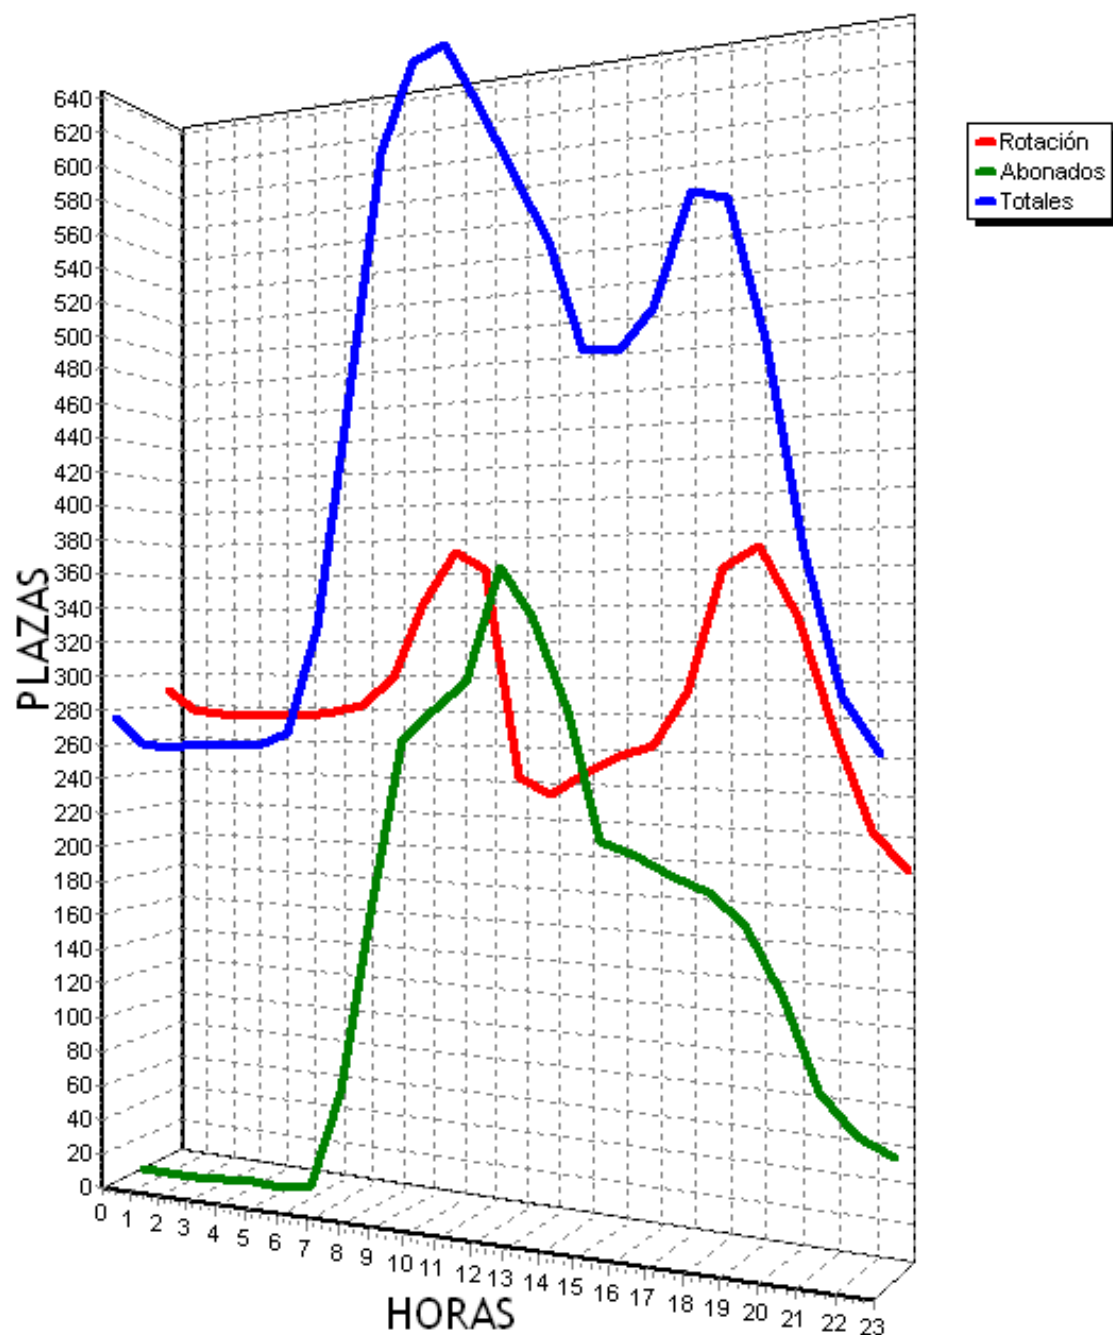

PLAZAS TOTALES DEL PARKING = 719

HORA	ROTACION	ABONADOS	TOTALES
0	290 40%	0 0%	275 38%
1	278 38%	0 0%	260 36%
2	276 38%	1 0%	259 36%
3	276 38%	2 0%	261 36%
4	276 38%	3 0%	261 36%
5	276 38%	3 0%	261 36%
6	279 38%	7 0%	269 37%
7	283 39%	63 8%	328 45%
8	300 41%	174 24%	456 63%
9	342 47%	265 36%	589 81%
10	371 51%	283 39%	636 88%
11	362 50%	297 41%	643 89%
12	245 34%	362 50%	608 84%
13	236 32%	334 46%	570 79%
14	248 34%	283 39%	531 73%
15	258 35%	214 29%	472 65%
16	264 36%	207 28%	471 65%
17	293 40%	198 27%	492 68%
18	360 50%	190 26%	550 76%
19	371 51%	174 24%	546 75%
20	334 46%	139 19%	473 65%
21	275 38%	92 12%	366 50%
22	223 31%	70 9%	293 40%
23	203 28%	62 8%	265 36%
TOTALES	6919	3423	10135