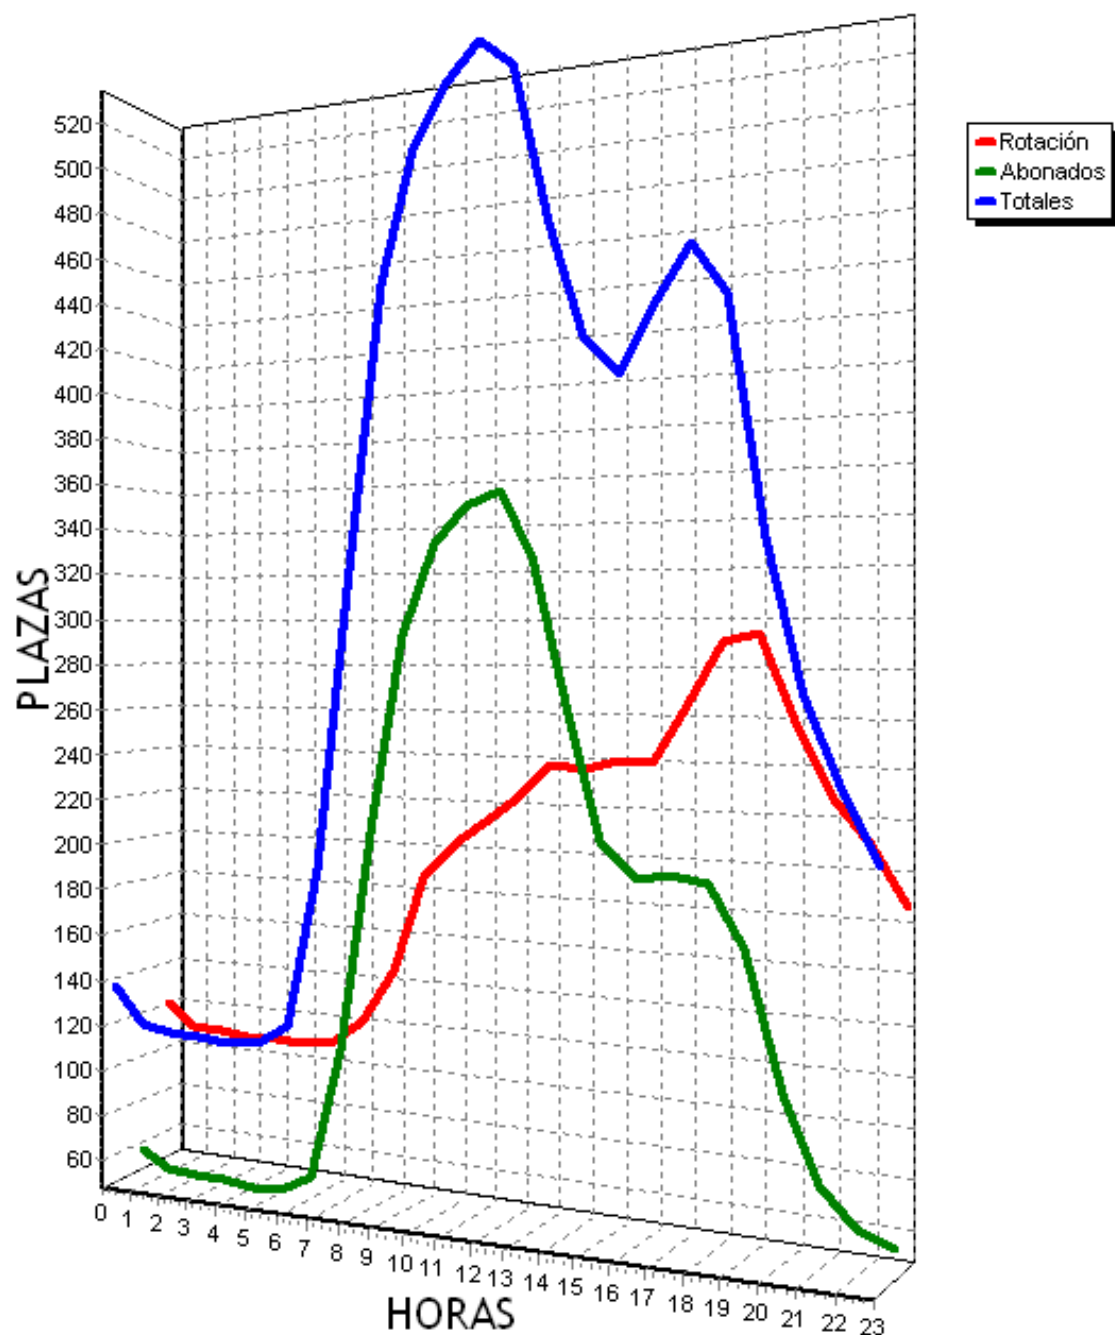

PLAZAS TOTALES DEL PARKING = 719

HORA	ROTACION	ABONADOS	TOTALES
0	120	57	135
1	111	51	120
2	110	50	118
3	109	50	117
4	110	48	116
5	109	50	118
6	112	57	127
7	122	114	194
8	146	215	320
9	188	293	438
10	204	331	493
11	213	347	518
12	224	352	534
13	238	325	522
14	237	261	457
15	241	210	411
16	241	195	395
17	264	198	421
18	290	195	444
19	294	170	423
20	256	115	330
21	229	81	269
22	211	65	235
23	187	60	206
TOTALES	4566	3890	7461