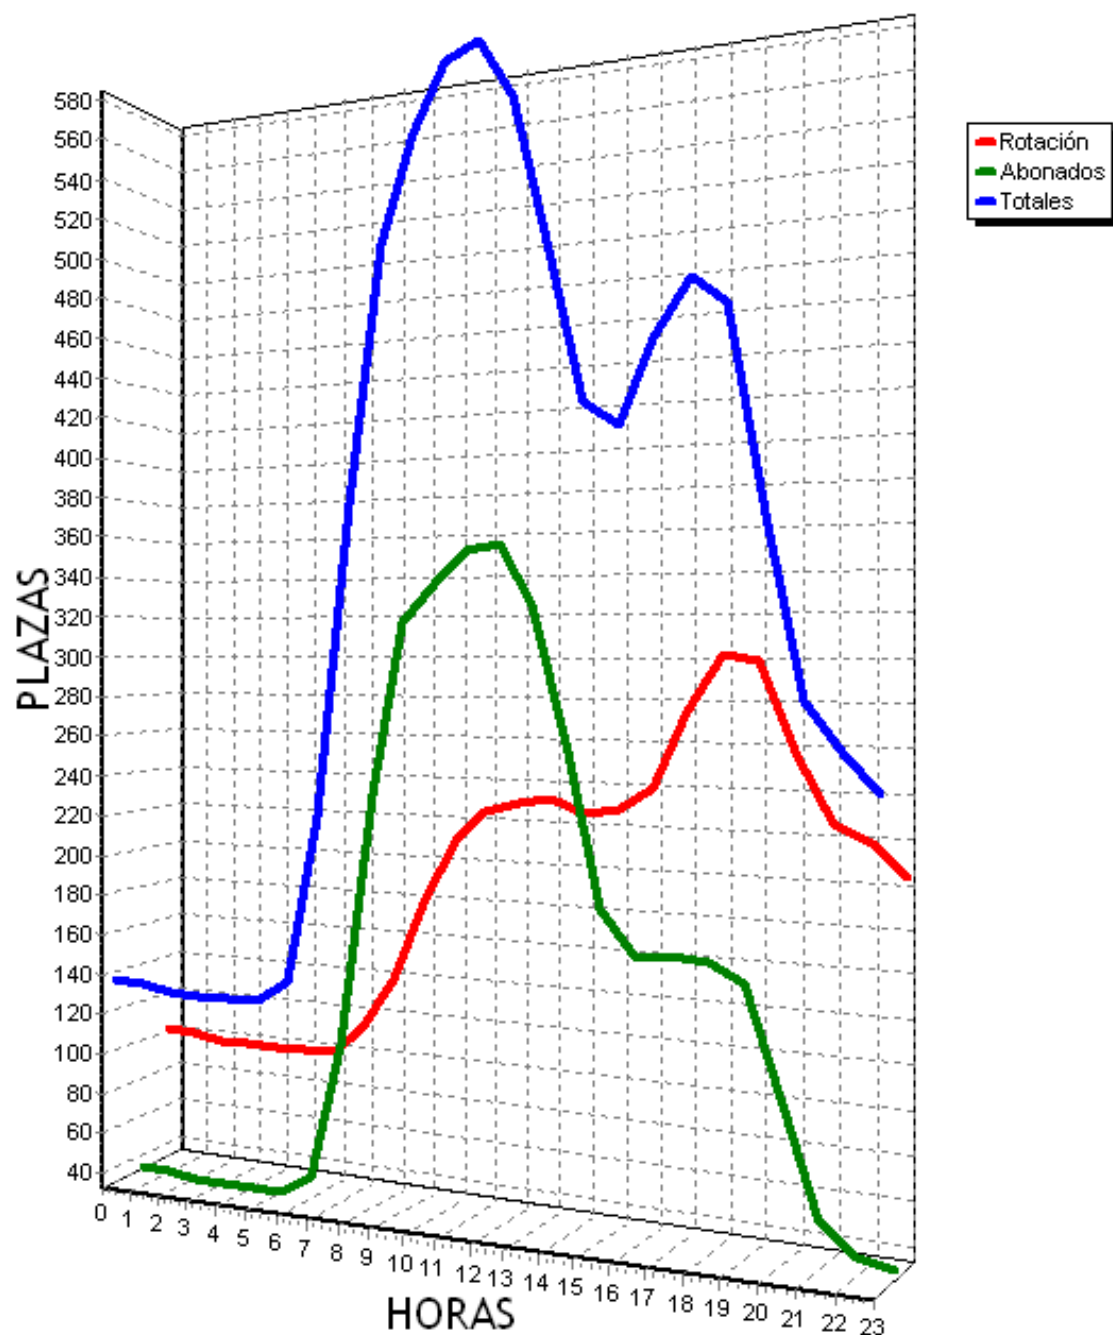

PLAZAS TOTALES DEL PARKING = 719

HORA	ROTACION	ABONADOS	TOTALES
0	102 14%	34 4%	136 18%
1	101 14%	34 4%	135 18%
2	99 13%	33 4%	132 18%
3	99 13%	33 4%	132 18%
4	99 13%	33 4%	132 18%
5	100 13%	34 4%	133 18%
6	101 14%	43 5%	144 20%
7	114 15%	110 15%	224 31%
8	140 19%	233 32%	373 51%
9	179 24%	316 43%	495 68%
10	210 29%	335 46%	545 75%
11	225 31%	351 48%	576 80%
12	230 31%	354 49%	584 81%
13	233 32%	324 45%	557 77%
14	226 31%	257 35%	484 67%
15	229 31%	185 25%	415 57%
16	240 33%	163 22%	404 56%
17	275 38%	166 23%	442 61%
18	302 42%	164 22%	467 64%
19	299 41%	156 21%	456 63%
20	257 35%	104 14%	362 50%
21	226 31%	55 7%	282 39%
22	218 30%	41 5%	260 36%
23	205 28%	37 5%	243 33%
TOTALES	4509	3595	8113