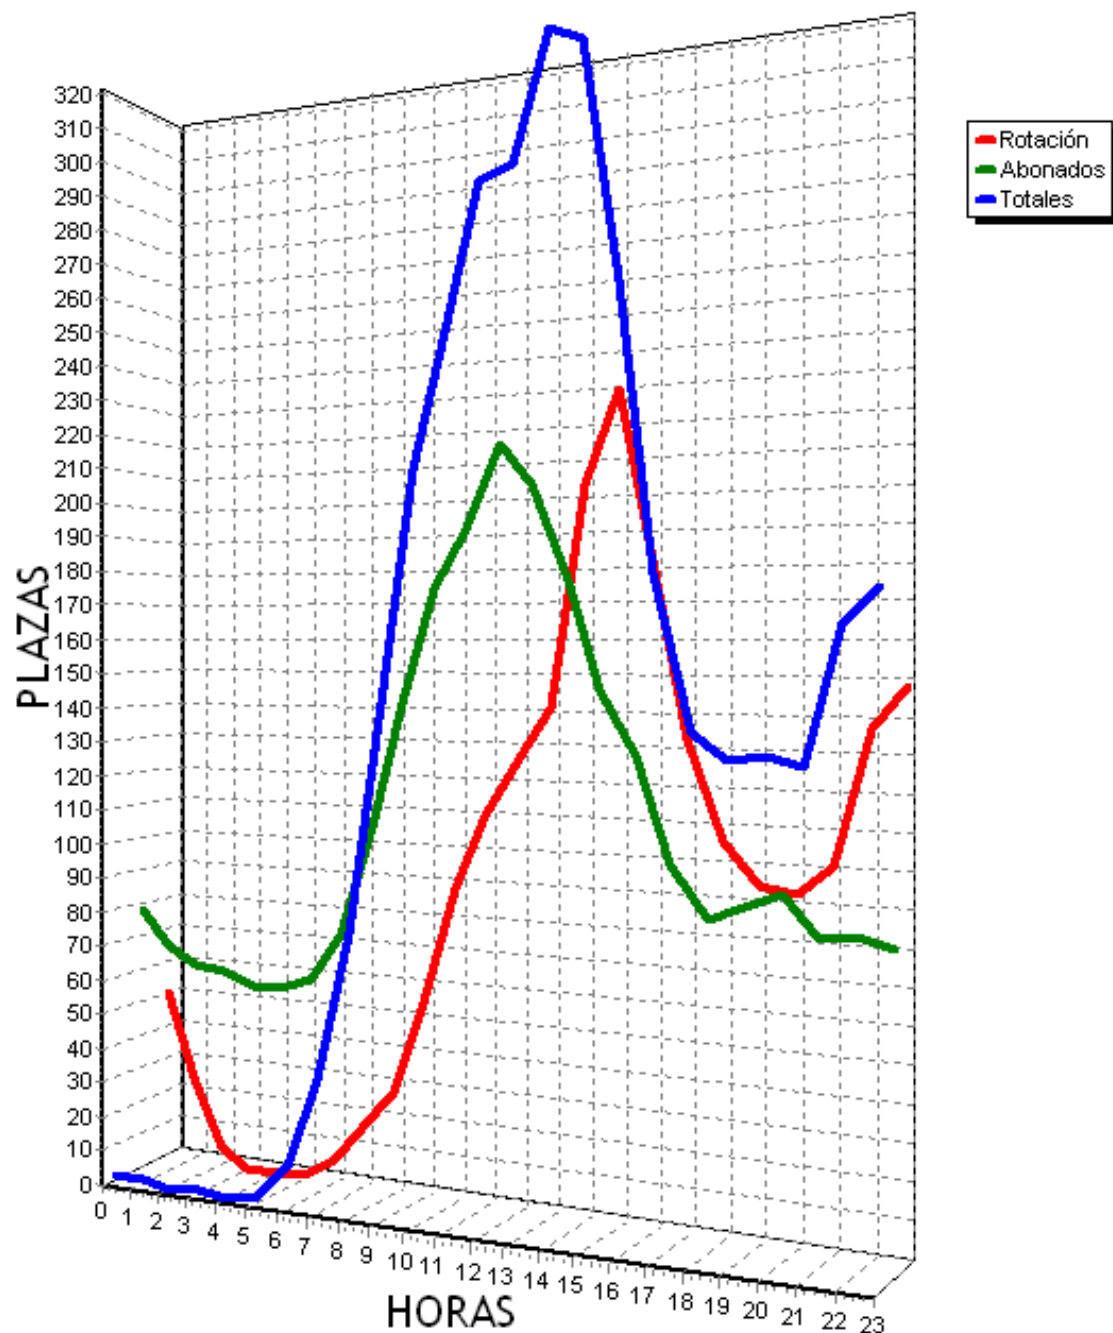

PLAZAS TOTALES DEL PARKING = 719

HORA	ROTACION	ABONADOS	TOTALES
0	50	78	1
1	25	68	1
2	5	63	0
3	0	62	1
4	0	59	0
5	1	59	2
6	7	62	12
7	17	76	37
8	29	107	79
9	56	142	142
10	89	174	206
11	110	190	243
12	127	213	283
13	141	202	286
14	202	176	321
15	228	146	317
16	181	129	253
17	133	101	177
18	106	87	136
19	95	91	129
20	93	95	131
21	101	84	128
22	137	85	164
23	148	82	173
TOTALES	2081	2631	3222