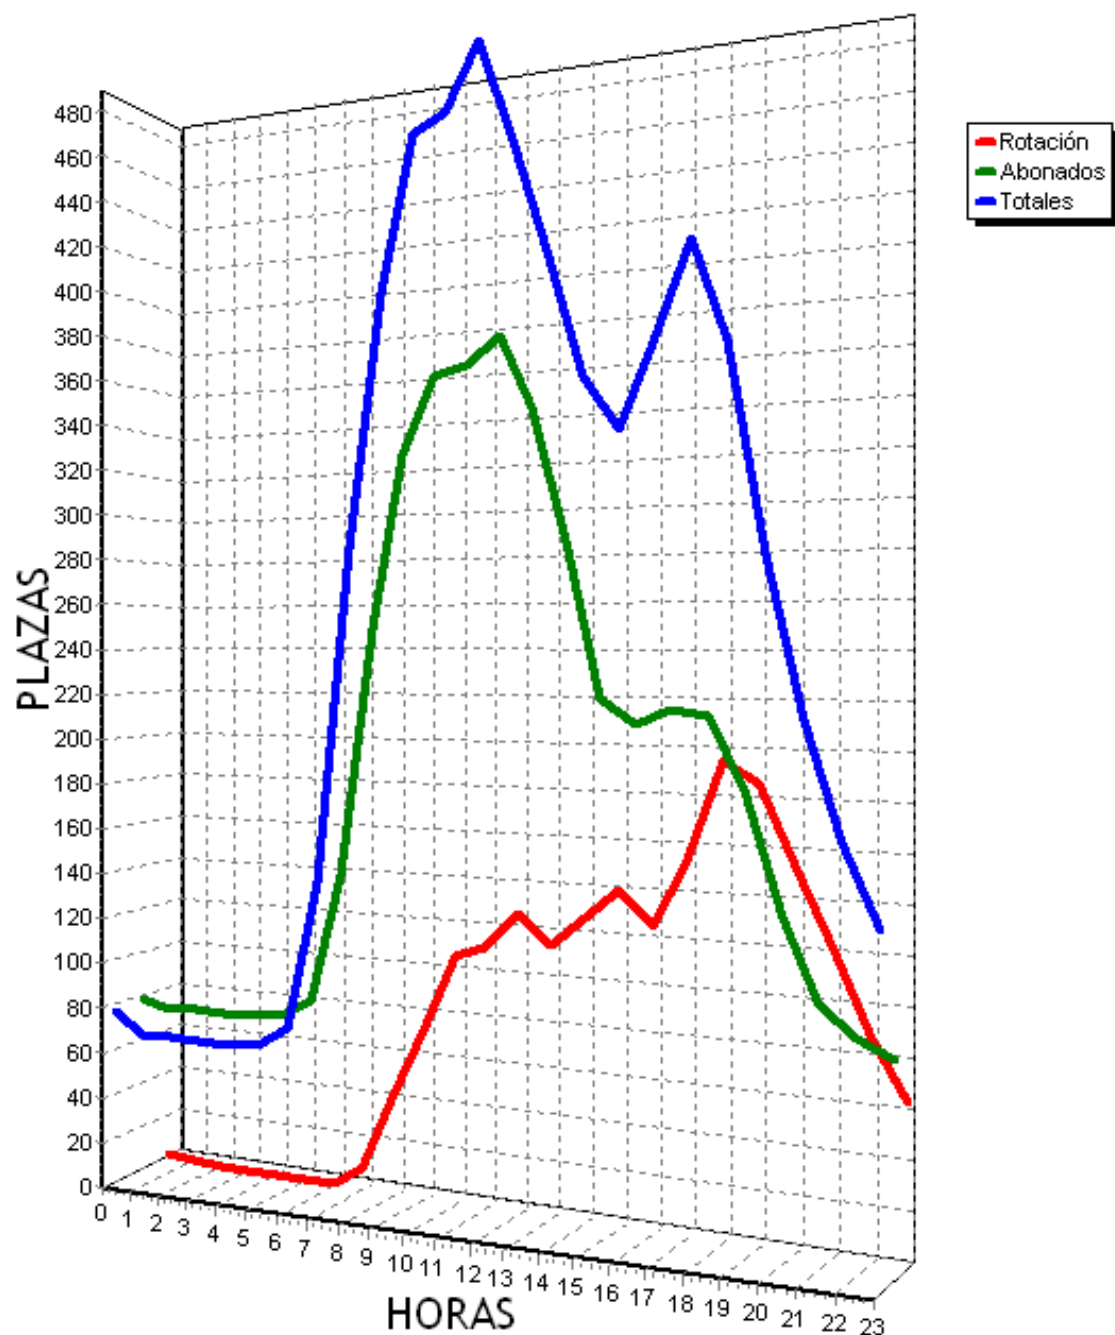

PLAZAS TOTALES DEL PARKING = 719

HORA	ROTACION	ABONADOS	TOTALES
0	1 0%	78 10%	77 10%
1	0 0%	75 10%	68 9%
2	0 0%	77 10%	69 9%
3	0 0%	77 10%	68 9%
4	0 0%	77 10%	68 9%
5	1 0%	78 10%	69 9%
6	1 0%	86 11%	78 10%
7	10 1%	142 19%	142 19%
8	44 6%	249 34%	283 39%
9	74 10%	324 45%	389 54%
10	108 15%	356 49%	454 63%
11	112 15%	359 49%	461 64%
12	128 17%	371 51%	489 68%
13	116 16%	340 47%	446 62%
14	128 17%	281 39%	398 55%
15	140 19%	220 30%	349 48%
16	126 17%	211 29%	327 45%
17	154 21%	217 30%	361 50%
18	196 27%	214 29%	400 55%
19	186 25%	185 25%	360 50%
20	152 21%	136 18%	277 38%
21	122 16%	103 14%	214 29%
22	88 12%	91 12%	168 23%
23	64 8%	84 11%	136 18%
TOTALES	1951	4431	6151