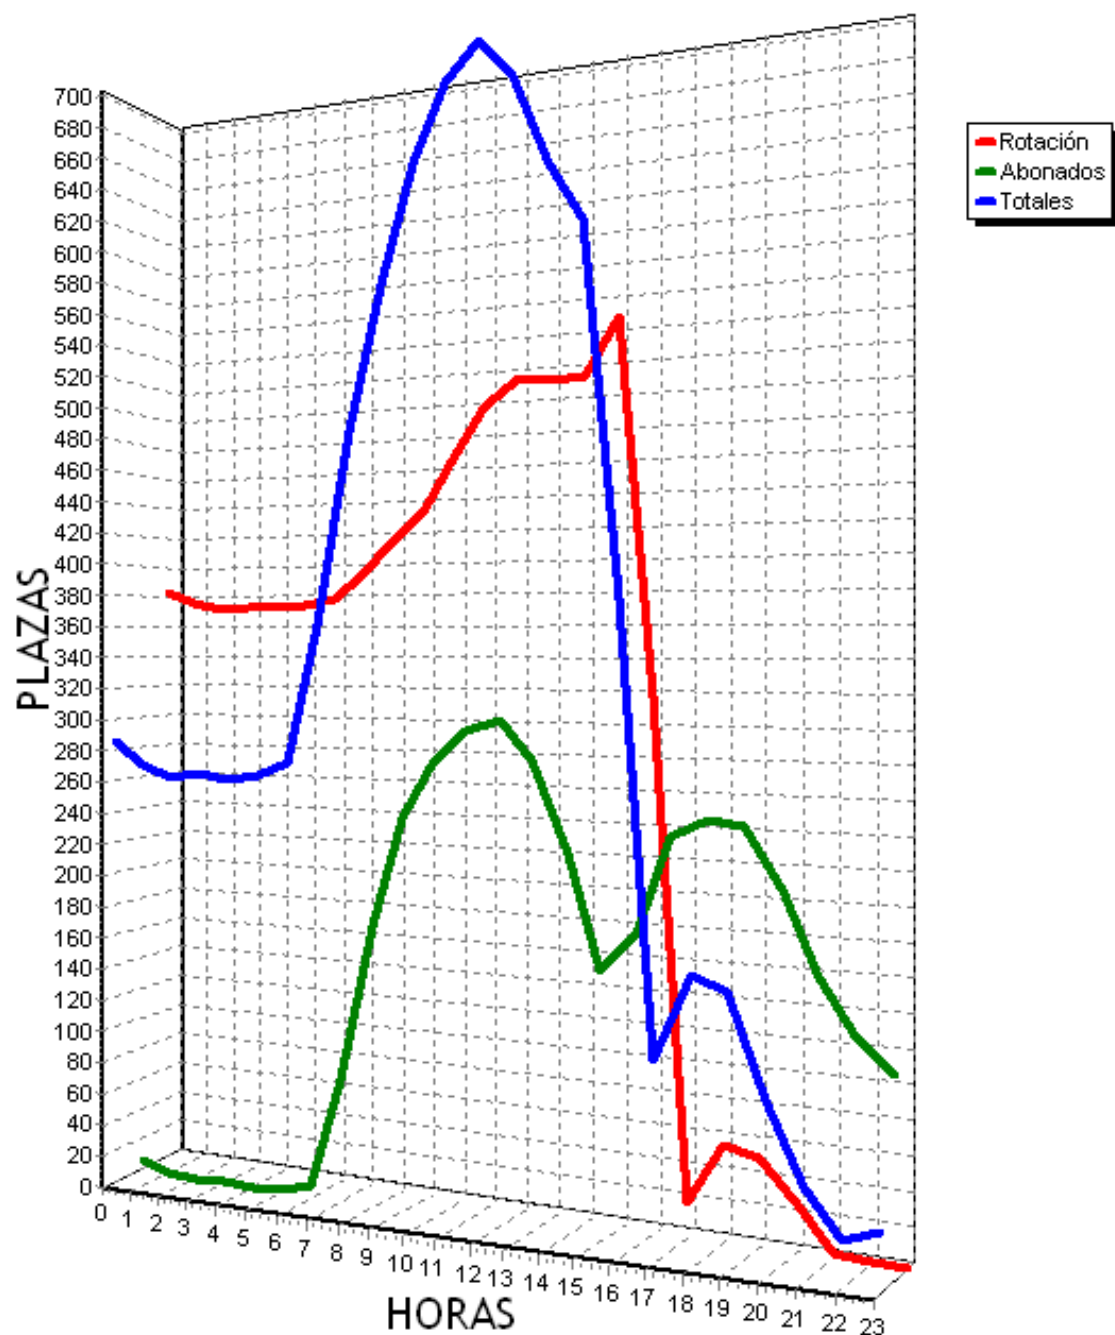

PLAZAS TOTALES DEL PARKING = 719

HORA	ROTACION	ABONADOS	TOTALES
0	383 53%	5 0%	285 39%
1	375 52%	0 0%	270 37%
2	372 51%	0 0%	264 36%
3	373 51%	1 0%	266 36%
4	373 51%	0 0%	264 36%
5	374 52%	2 0%	266 36%
6	378 52%	7 0%	275 38%
7	392 54%	78 10%	360 50%
8	414 57%	174 24%	478 66%
9	432 60%	242 33%	564 78%
10	467 64%	278 38%	635 88%
11	495 68%	296 41%	681 94%
12	511 71%	303 42%	703 97%
13	509 70%	280 38%	679 94%
14	510 70%	225 31%	625 86%
15	544 75%	158 21%	592 82%
16	318 44%	180 25%	374 52%
17	21 2%	238 33%	115 15%
18	58 8%	249 34%	164 22%
19	53 7%	245 34%	156 21%
20	28 3%	212 29%	97 13%
21	3 0%	164 22%	53 7%
22	1 0%	131 18%	26 3%
23	0 0%	112 15%	33 4%
TOTALES	7384	3580	8225