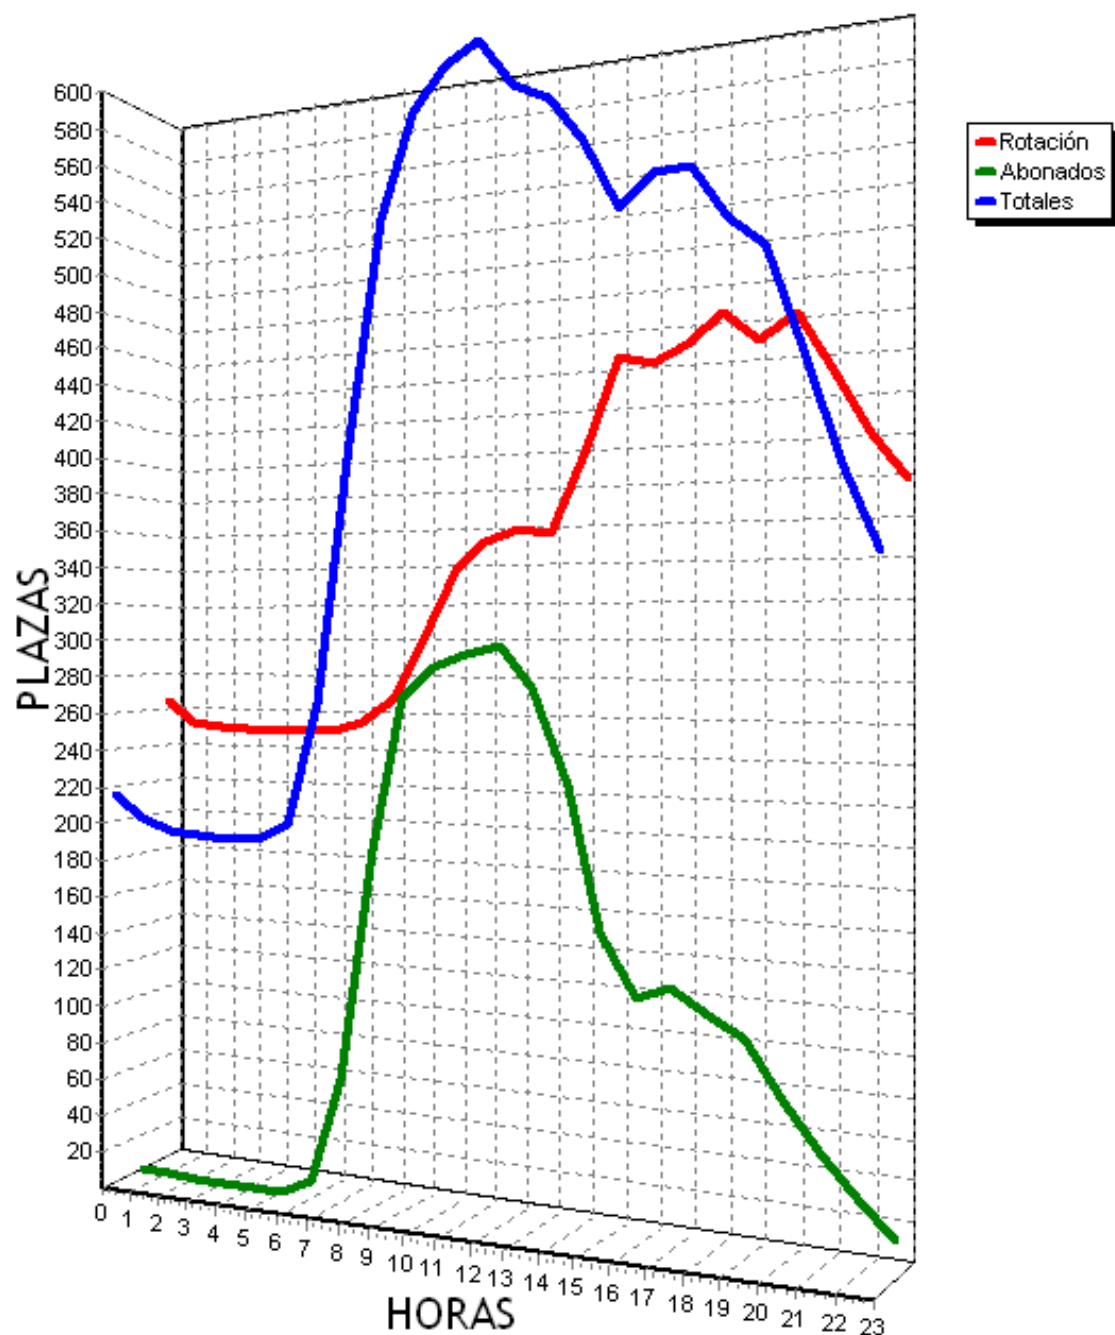

PLAZAS TOTALES DEL PARKING = 719

HORA	ROTACION	ABONADOS	TOTALES
0	264 36%	1 0%	215 29%
1	253 35%	1 0%	202 28%
2	252 35%	1 0%	197 27%
3	250 34%	1 0%	195 27%
4	249 34%	1 0%	194 26%
5	250 34%	1 0%	195 27%
6	250 34%	9 1%	203 28%
7	256 35%	67 9%	267 37%
8	269 37%	190 26%	403 56%
9	301 41%	271 37%	516 71%
10	337 46%	287 39%	568 78%
11	352 48%	293 40%	589 81%
12	358 49%	297 41%	600 83%
13	356 49%	276 38%	576 80%
14	396 55%	227 31%	567 78%
15	444 61%	155 21%	543 75%
16	440 61%	124 17%	509 70%
17	448 62%	130 18%	524 72%
18	463 64%	118 16%	526 73%
19	448 62%	108 15%	500 69%
20	460 63%	80 11%	486 67%
21	432 60%	58 8%	435 60%
22	400 55%	37 5%	382 53%
23	377 52%	19 2%	341 47%
TOTALES	8305	2752	9733