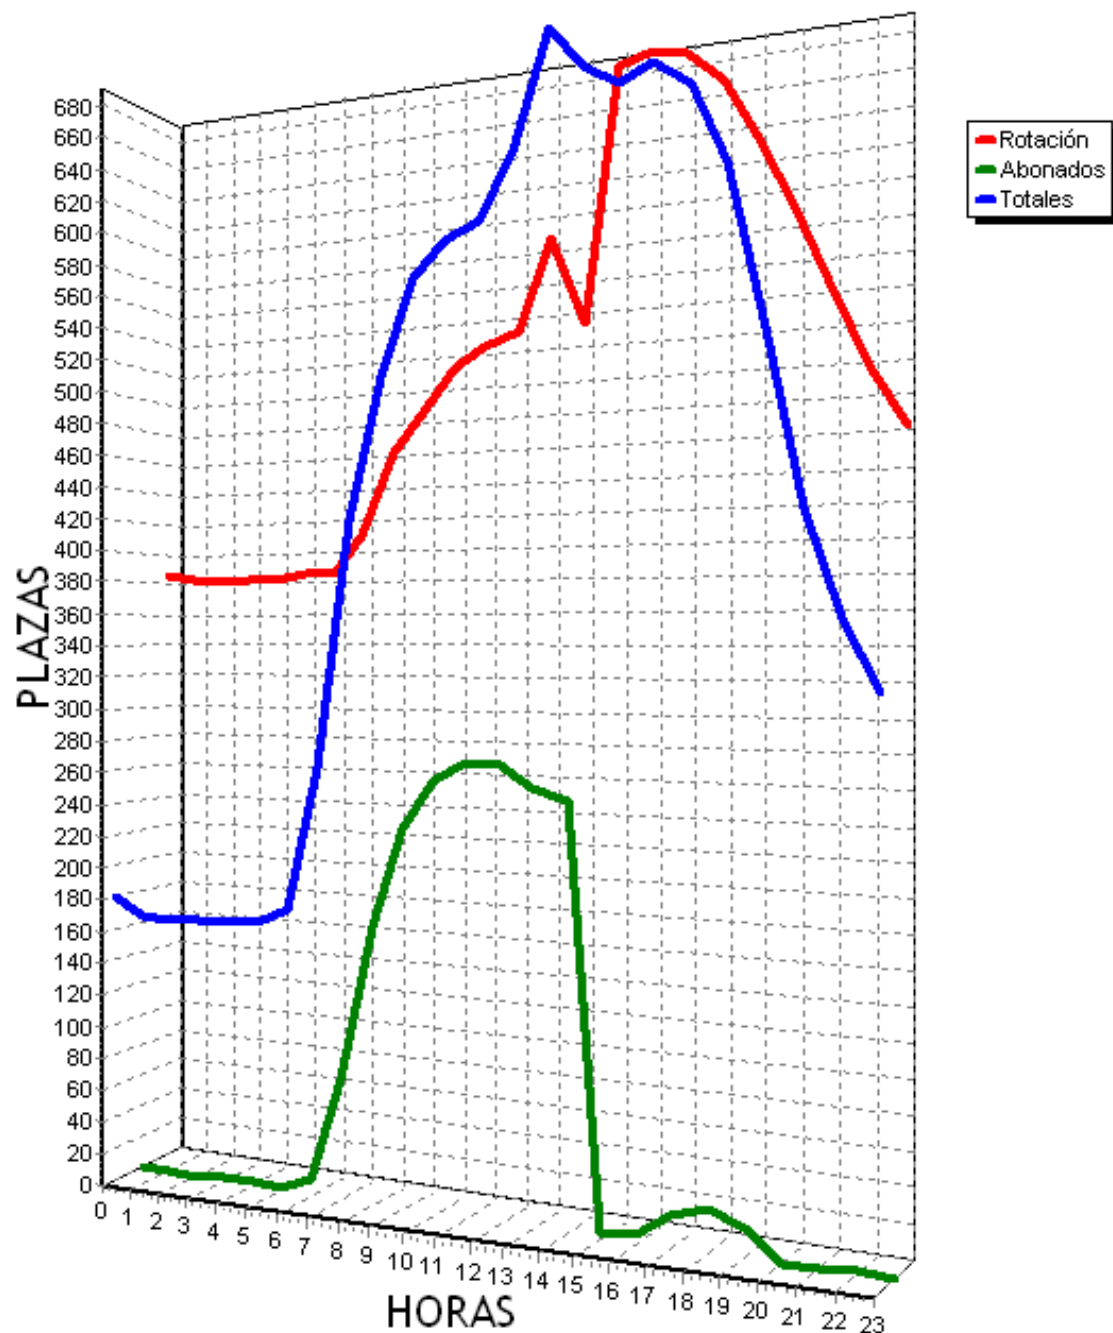

PLAZAS TOTALES DEL PARKING = 719

HORA	ROTACION	ABONADOS	TOTALES
0	387 53%	0 0%	179 24%
1	383 53%	0 0%	170 23%
2	382 53%	0 0%	168 23%
3	382 53%	2 0%	169 23%
4	382 53%	2 0%	169 23%
5	385 53%	2 0%	172 23%
6	385 53%	10 1%	180 25%
7	409 56%	74 10%	268 37%
8	460 63%	170 23%	415 57%
9	484 67%	230 31%	499 69%
10	510 70%	260 36%	555 77%
11	520 72%	271 37%	576 80%
12	529 73%	270 37%	584 81%
13	583 81%	256 35%	623 86%
14	530 73%	250 34%	690 95%
15	679 94%	4 0%	665 92%
16	685 95%	6 0%	653 90%
17	681 94%	20 2%	663 92%
18	664 92%	26 3%	650 90%
19	627 87%	17 2%	604 84%
20	583 81%	0 0%	512 71%
21	538 74%	0 0%	415 57%
22	494 68%	1 0%	355 49%
23	462 64%	0 0%	316 43%
TOTALES	12124	1871	10250