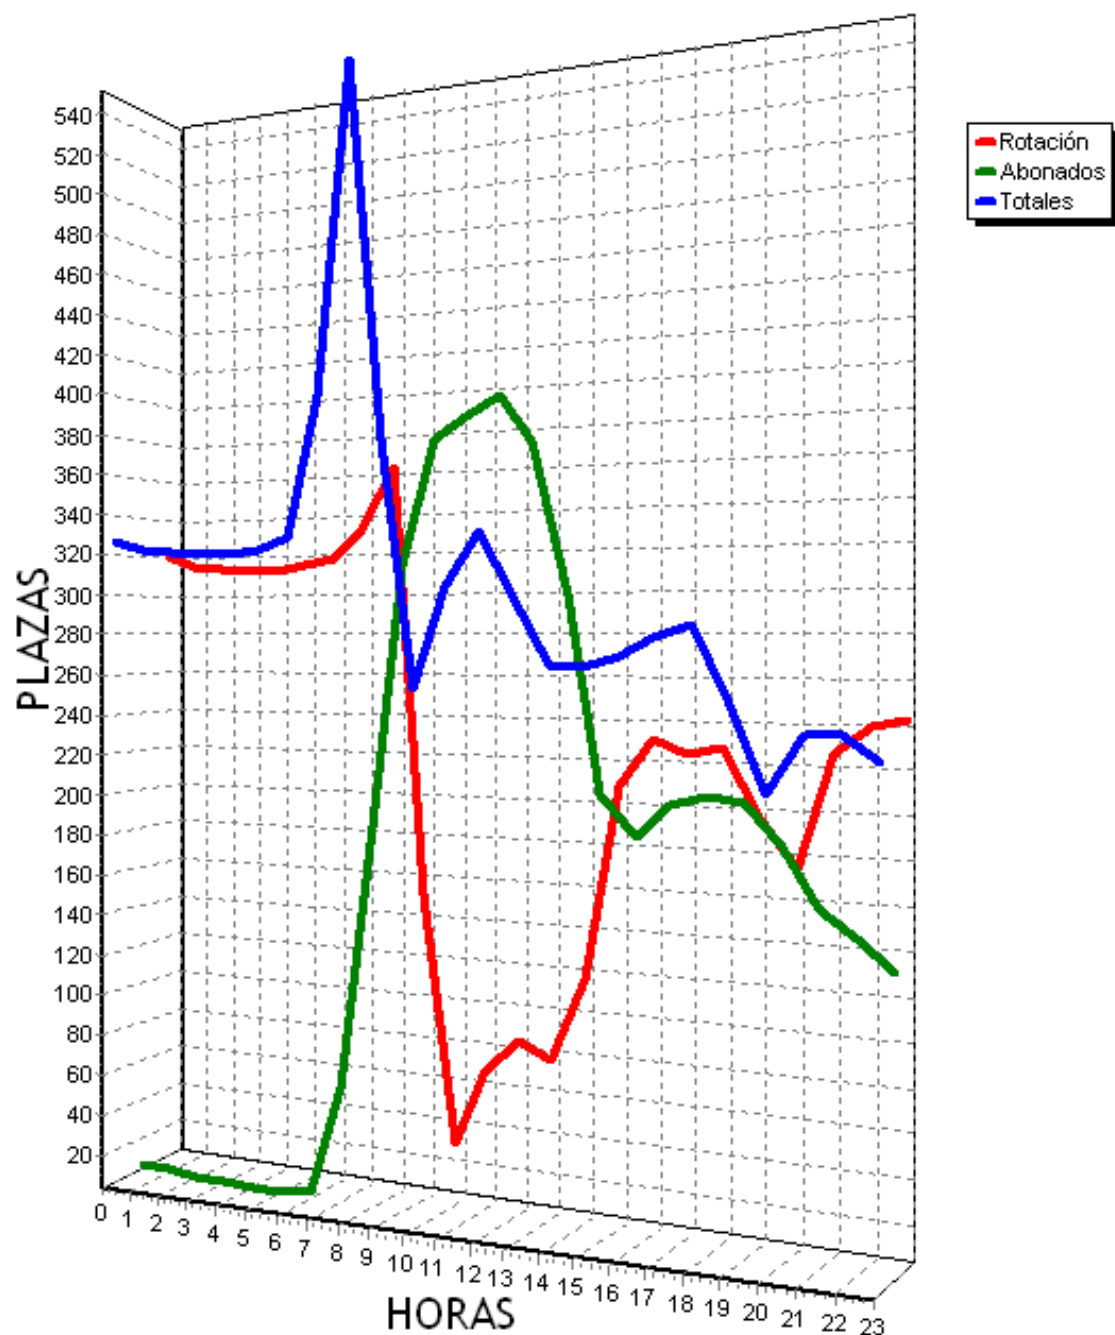

PLAZAS TOTALES DEL PARKING = 719

HORA	ROTACION	ABONADOS	TOTALES
0	321 44%	6 0%	327 45%
1	315 43%	6 0%	322 44%
2	314 43%	5 0%	320 44%
3	313 43%	5 0%	319 44%
4	313 43%	4 0%	319 44%
5	315 43%	4 0%	320 44%
6	318 44%	7 0%	326 45%
7	332 46%	59 8%	393 54%
8	362 50%	188 26%	551 76%
9	153 21%	313 43%	371 51%
10	34 4%	372 51%	255 35%
11	70 9%	383 53%	302 42%
12	87 12%	391 54%	327 45%
13	79 10%	369 51%	297 41%
14	119 16%	298 41%	266 36%
15	209 29%	207 28%	265 36%
16	232 32%	189 26%	270 37%
17	225 31%	204 28%	278 38%
18	229 31%	207 28%	284 39%
19	198 27%	205 28%	252 35%
20	175 24%	187 26%	211 29%
21	227 31%	161 22%	237 32%
22	240 33%	149 20%	238 33%
23	242 33%	135 18%	226 31%
TOTALES	5422	4054	7276