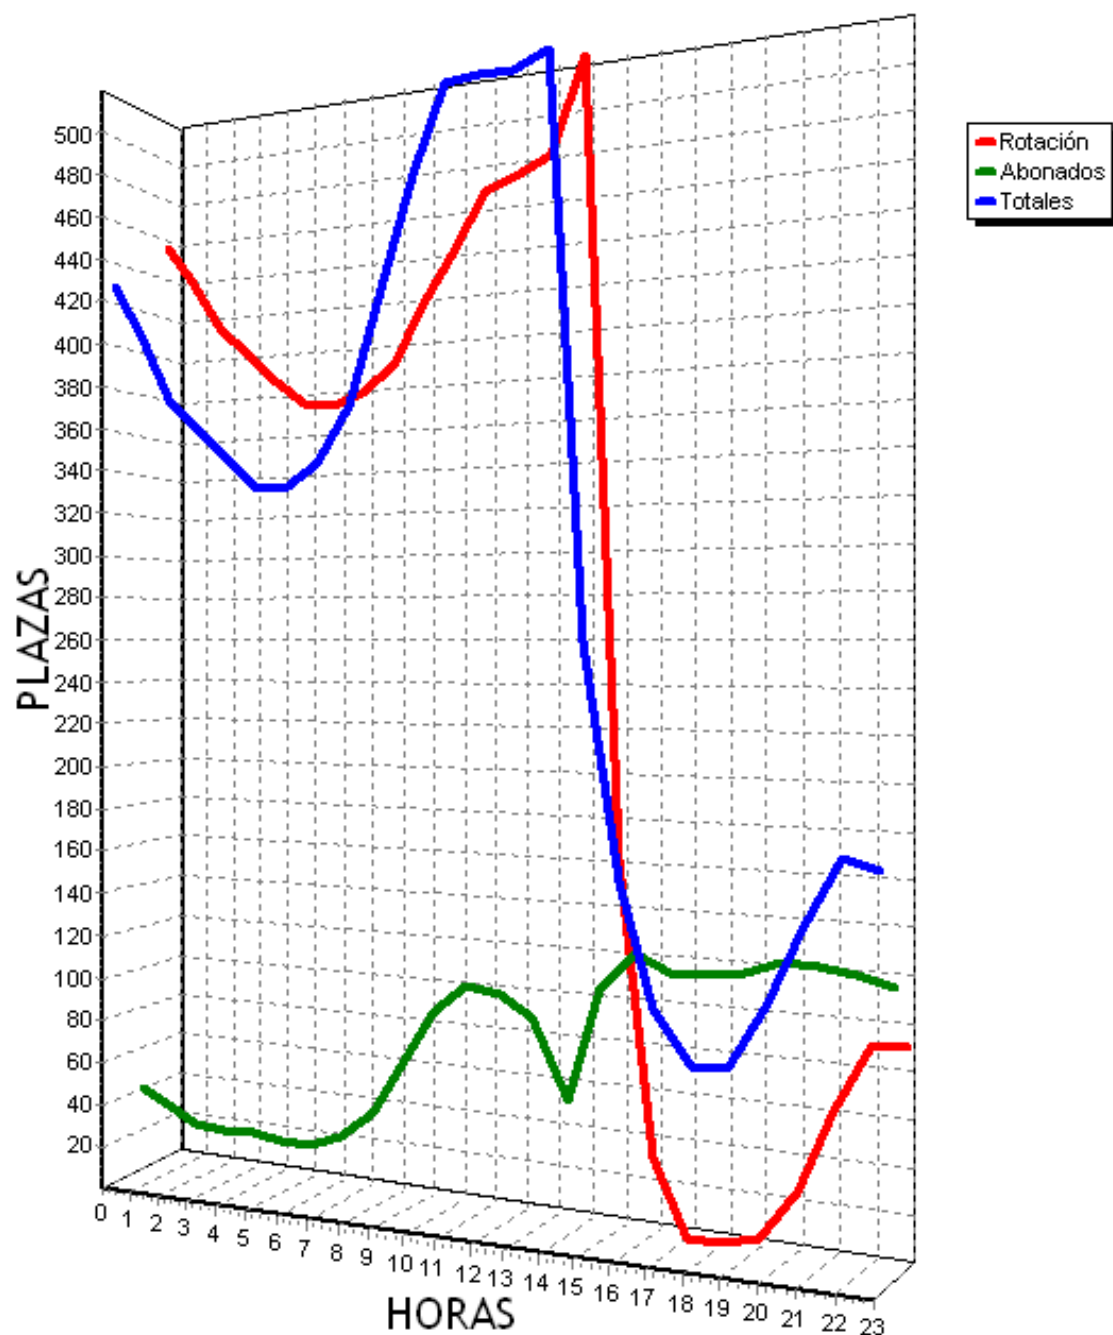

PLAZAS TOTALES DEL PARKING = 719

HORA	ROTACION	ABONADOS	TOTALES			
0	456	63%	41	5%	429	59%
1	436	60%	34	4%	402	55%
2	412	57%	27	3%	371	51%
3	400	55%	26	3%	358	49%
4	384	53%	27	3%	343	47%
5	372	51%	25	3%	329	45%
6	371	51%	25	3%	329	45%
7	376	52%	31	4%	339	47%
8	388	53%	44	6%	364	50%
9	415	57%	68	9%	415	57%
10	439	61%	93	12%	464	64%
11	464	64%	106	14%	502	69%
12	469	65%	103	14%	504	70%
13	477	66%	95	13%	504	70%
14	519	72%	60	8%	511	71%
15	163	22%	110	15%	259	36%
16	34	4%	125	17%	159	22%
17	1	0%	119	16%	107	14%
18	1	0%	119	16%	84	11%
19	6	0%	121	16%	85	11%
20	27	3%	126	17%	111	15%
21	63	8%	125	17%	145	20%
22	91	12%	124	17%	172	23%
23	92	12%	119	16%	168	23%
TOTALES	6856		1893		7454