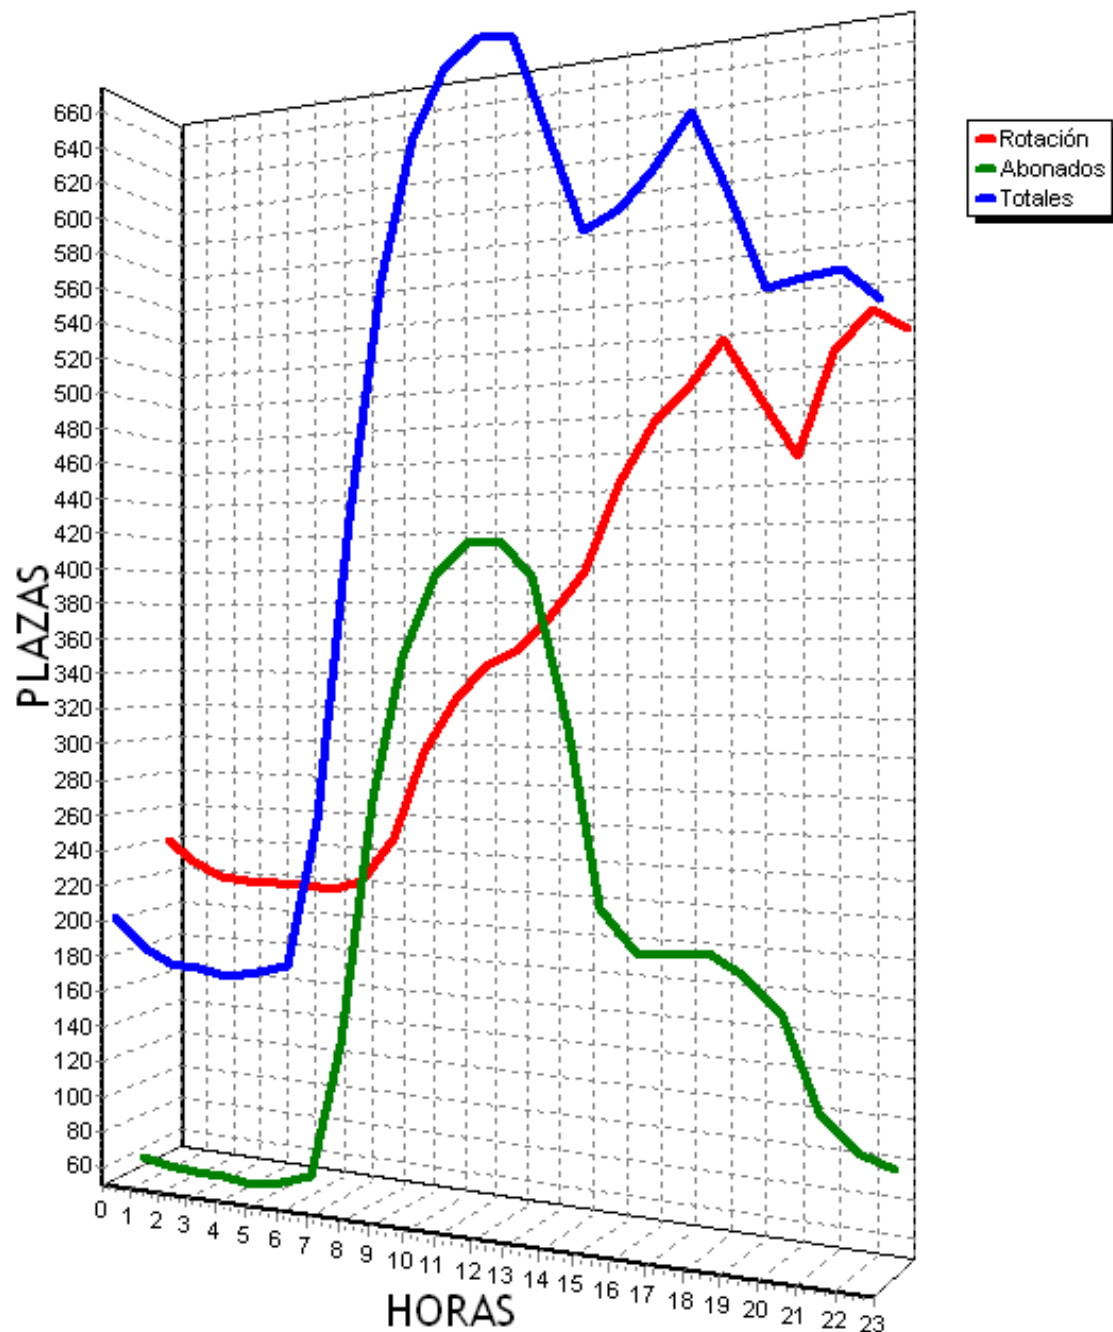

PLAZAS TOTALES DEL PARKING = 719

HORA	ROTACION	ABONADOS	TOTALES
0	239	56	200
1	227	52	184
2	220	52	176
3	219	52	176
4	218	50	173
5	218	54	176
6	217	60	182
7	223	135	263
8	248	272	425
9	296	350	551
10	326	394	625
11	345	411	660
12	355	413	673
13	373	392	670
14	397	314	616
15	442	221	568
16	472	199	577
17	490	200	594
18	514	202	621
19	485	191	581
20	454	172	531
21	504	127	535
22	524	109	538
23	515	102	522
TOTALES	8521	4580	10817