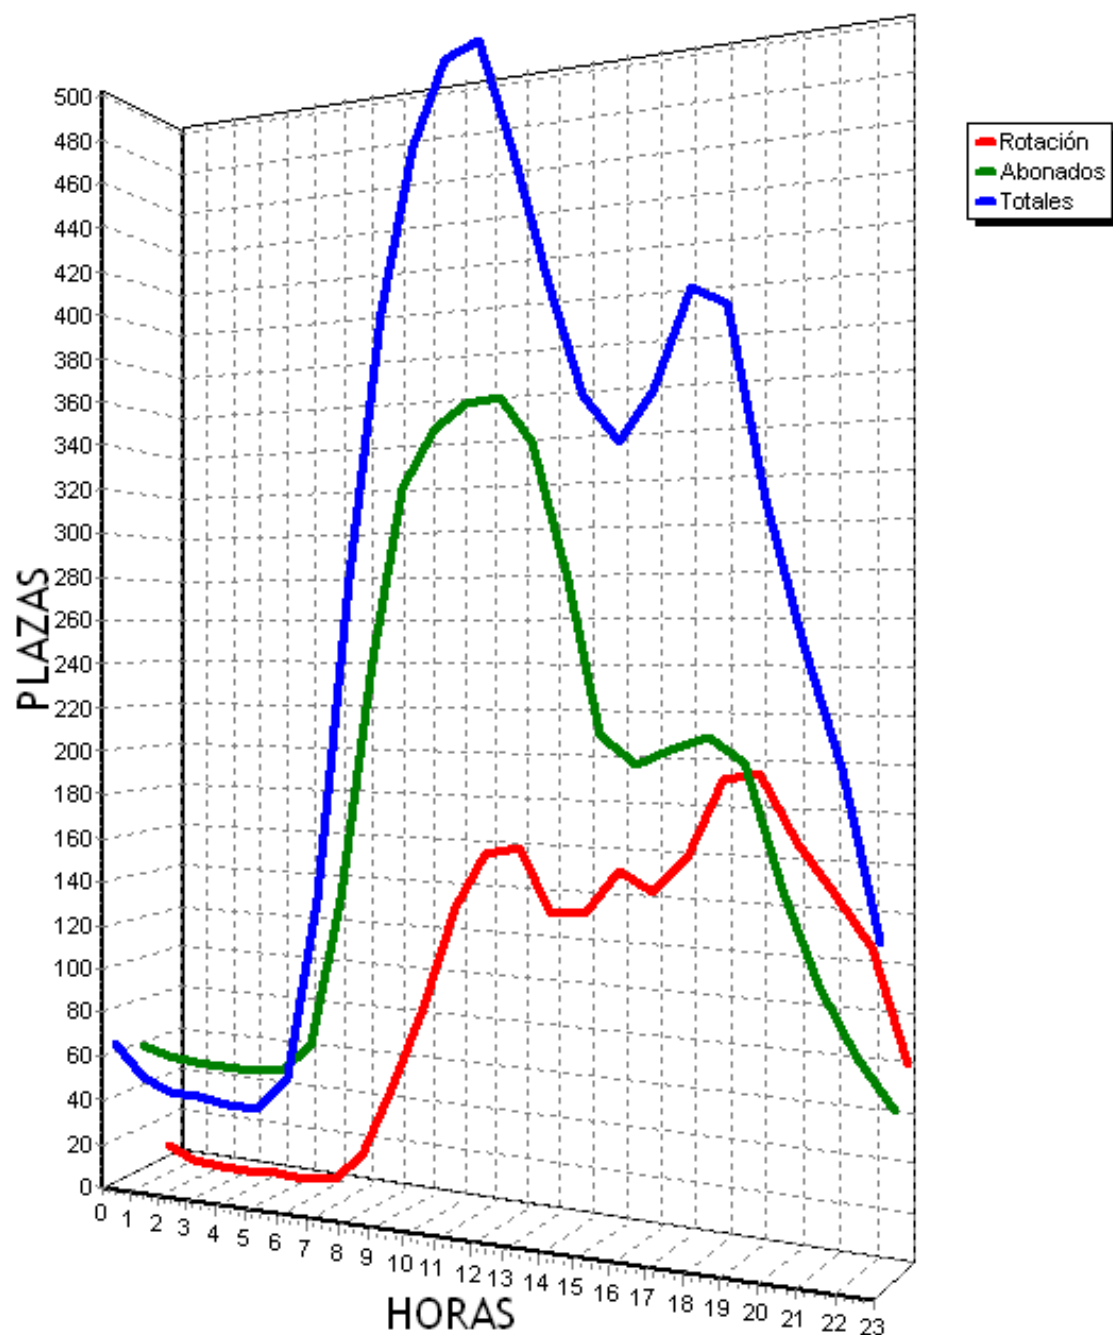

PLAZAS TOTALES DEL PARKING = 719

HORA	ROTACION		ABONADOS		TOTALES	
0	5	0%	59	8%	64	8%
1	0	0%	55	7%	50	6%
2	0	0%	54	7%	45	6%
3	0	0%	54	7%	45	6%
4	1	0%	54	7%	43	5%
5	1	0%	55	7%	43	5%
6	3	0%	69	9%	59	8%
7	15	2%	136	18%	138	19%
8	50	6%	241	33%	278	38%
9	87	12%	317	44%	391	54%
10	132	18%	342	47%	461	64%
11	156	21%	353	49%	496	68%
12	160	22%	355	49%	502	69%
13	132	18%	335	46%	454	63%
14	133	18%	276	38%	397	55%
15	153	21%	211	29%	351	48%
16	145	20%	199	27%	331	46%
17	159	22%	205	28%	351	48%
18	193	26%	211	29%	391	54%
19	196	27%	201	27%	384	53%
20	168	23%	151	21%	306	42%
21	148	20%	113	15%	248	34%
22	127	17%	86	11%	201	27%
23	81	11%	66	9%	134	18%
TOTALES	2245		4198		6163