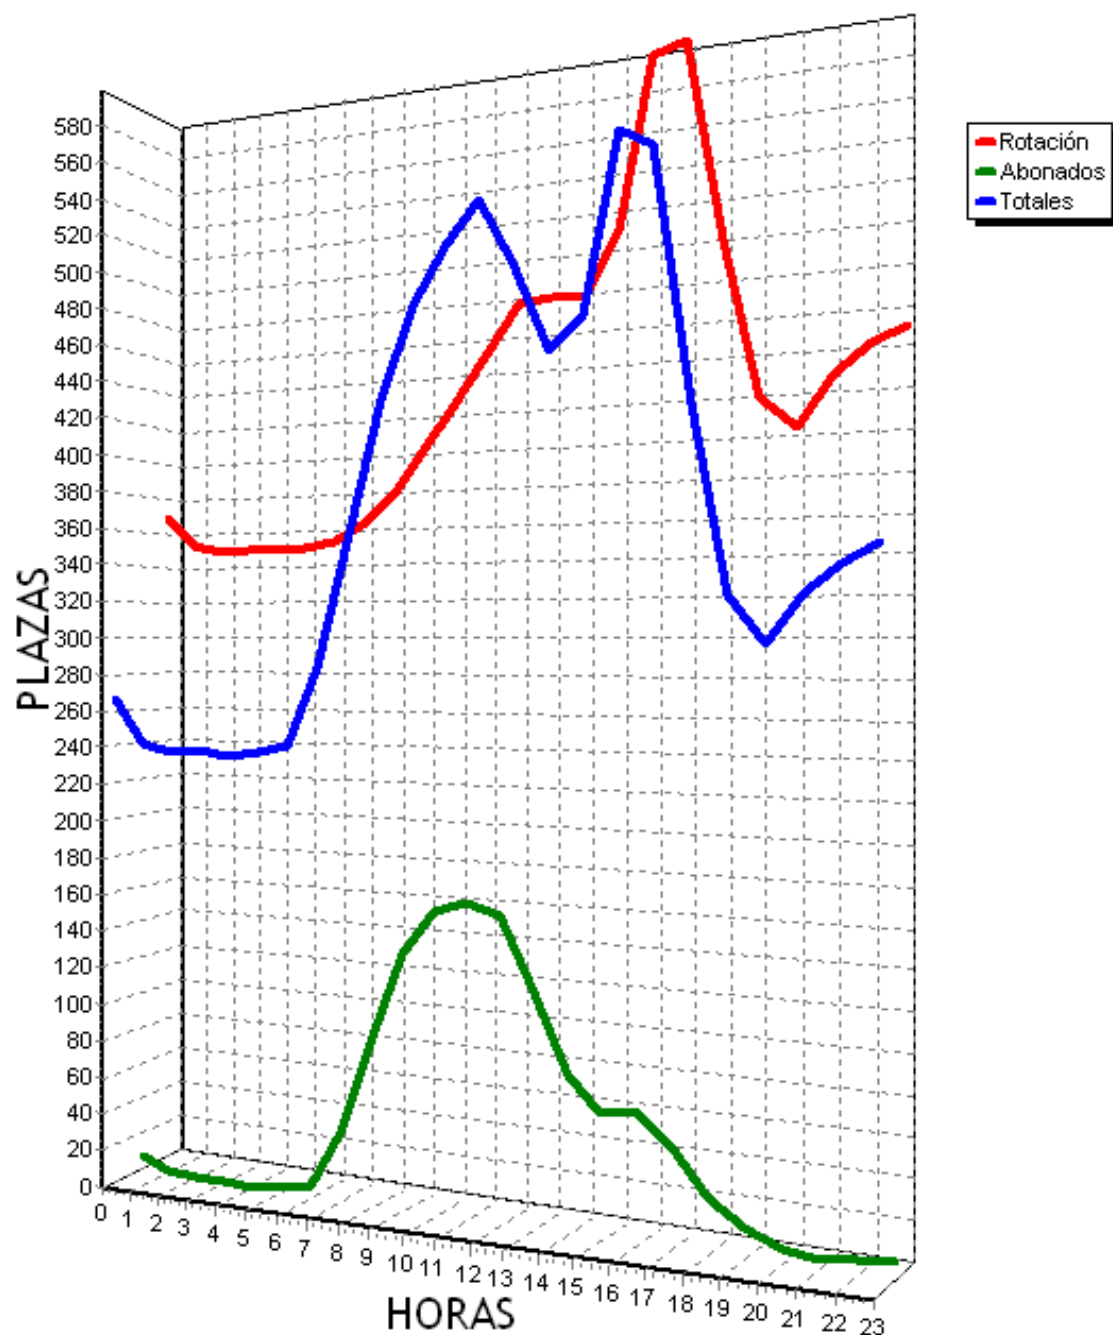

PLAZAS TOTALES DEL PARKING = 719

HORA	ROTACION	ABONADOS	TOTALES
0	369 51%	7 0%	266 36%
1	352 48%	1 0%	243 33%
2	349 48%	1 0%	238 33%
3	349 48%	1 0%	239 33%
4	349 48%	0 0%	236 32%
5	350 48%	3 0%	239 33%
6	352 48%	6 0%	244 33%
7	362 50%	37 5%	285 39%
8	377 52%	90 12%	353 49%
9	400 55%	135 18%	421 58%
10	424 58%	159 22%	468 65%
11	447 62%	164 22%	497 69%
12	473 65%	159 22%	518 72%
13	476 66%	123 17%	485 67%
14	473 65%	81 11%	440 61%
15	507 70%	64 8%	458 63%
16	593 82%	67 9%	545 75%
17	598 83%	52 7%	536 74%
18	497 69%	28 3%	411 57%
19	418 58%	16 2%	320 44%
20	402 55%	9 1%	297 41%
21	428 59%	5 0%	320 44%
22	442 61%	7 0%	334 46%
23	449 62%	9 1%	344 47%
TOTALES	10236	1224	8737