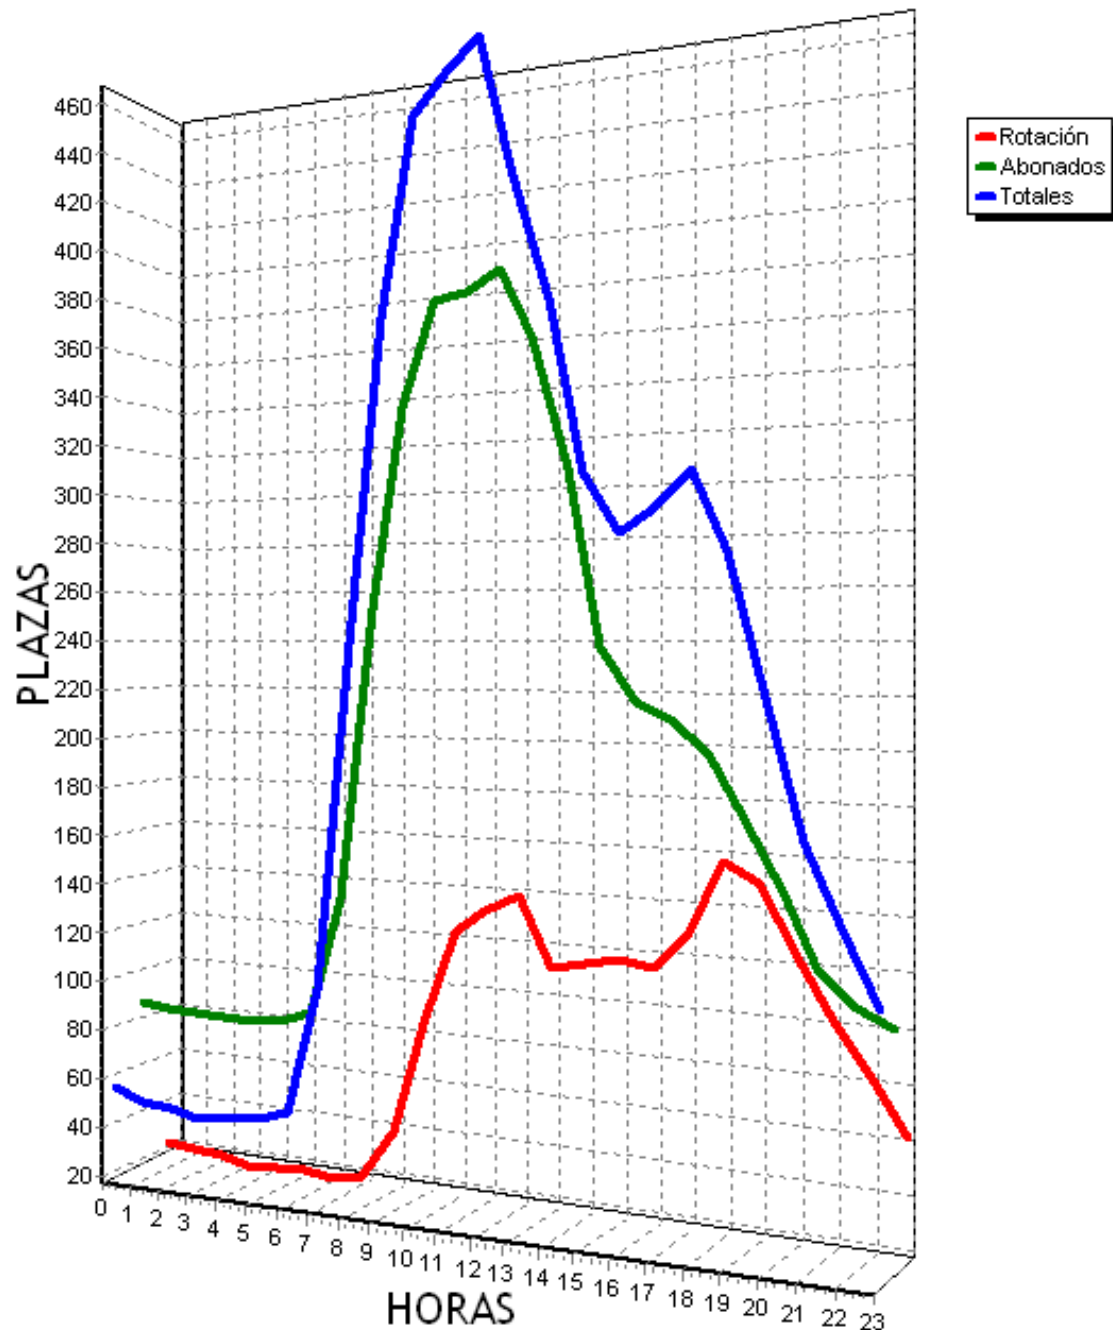

PLAZAS TOTALES DEL PARKING = 719

HORA	ROTACION	ABONADOS	TOTALES
0	22	3%	55
1	21	2%	51
2	20	2%	50
3	18	2%	47
4	19	2%	48
5	20	2%	50
6	19	2%	55
7	21	2%	104
8	41	5%	239
9	87	12%	364
10	124	17%	440
11	134	18%	454
12	140	19%	467
13	113	15%	413
14	116	16%	366
15	119	16%	302
16	116	16%	279
17	130	18%	287
18	158	21%	302
19	151	21%	272
20	124	17%	220
21	102	14%	170
22	83	11%	140
23	63	8%	113
TOTALES	1961	4642	5288