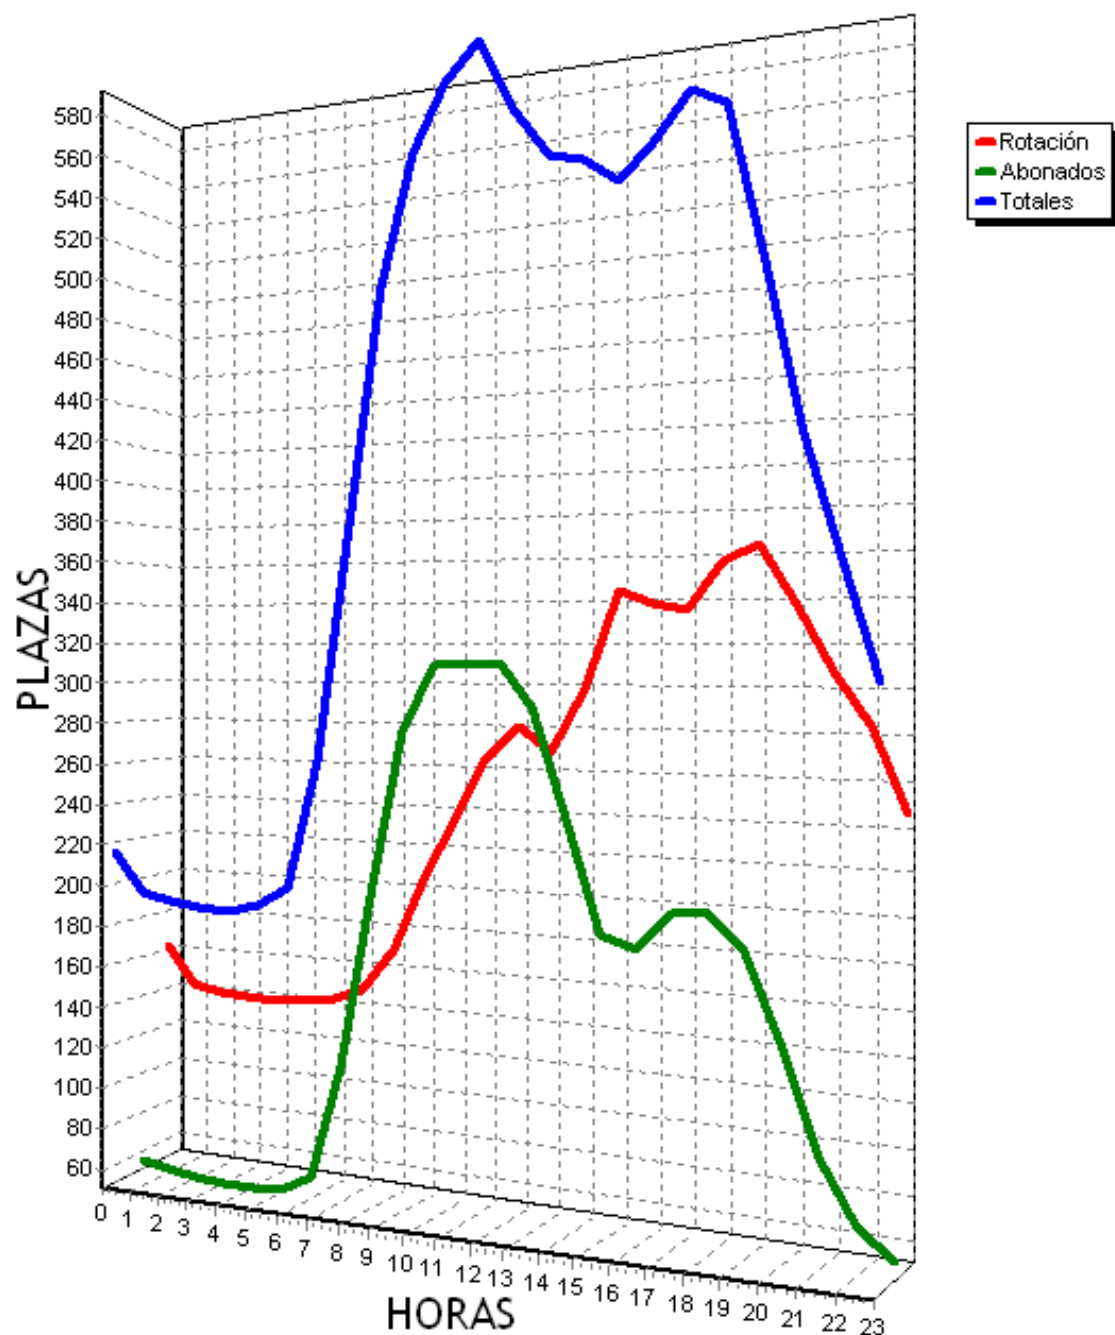

PLAZAS TOTALES DEL PARKING = 719

HORA	ROTACION	ABONADOS	TOTALES
0	161 22%	55 7%	216 30%
1	143 19%	53 7%	196 27%
2	141 19%	52 7%	193 26%
3	140 19%	51 7%	192 26%
4	140 19%	51 7%	191 26%
5	141 19%	53 7%	194 26%
6	143 19%	62 8%	204 28%
7	149 20%	116 16%	265 36%
8	170 23%	205 28%	375 52%
9	206 28%	278 38%	484 67%
10	236 32%	310 43%	545 75%
11	265 36%	310 43%	575 79%
12	280 38%	311 43%	592 82%
13	269 37%	291 40%	559 77%
14	299 41%	237 32%	536 74%
15	344 47%	189 26%	533 74%
16	338 47%	183 25%	522 72%
17	335 46%	200 27%	537 74%
18	357 49%	201 27%	558 77%
19	364 50%	186 25%	551 76%
20	337 46%	144 20%	481 66%
21	308 42%	99 13%	408 56%
22	284 39%	71 9%	355 49%
23	246 34%	59 8%	304 42%
TOTALES	5796	3767	9566