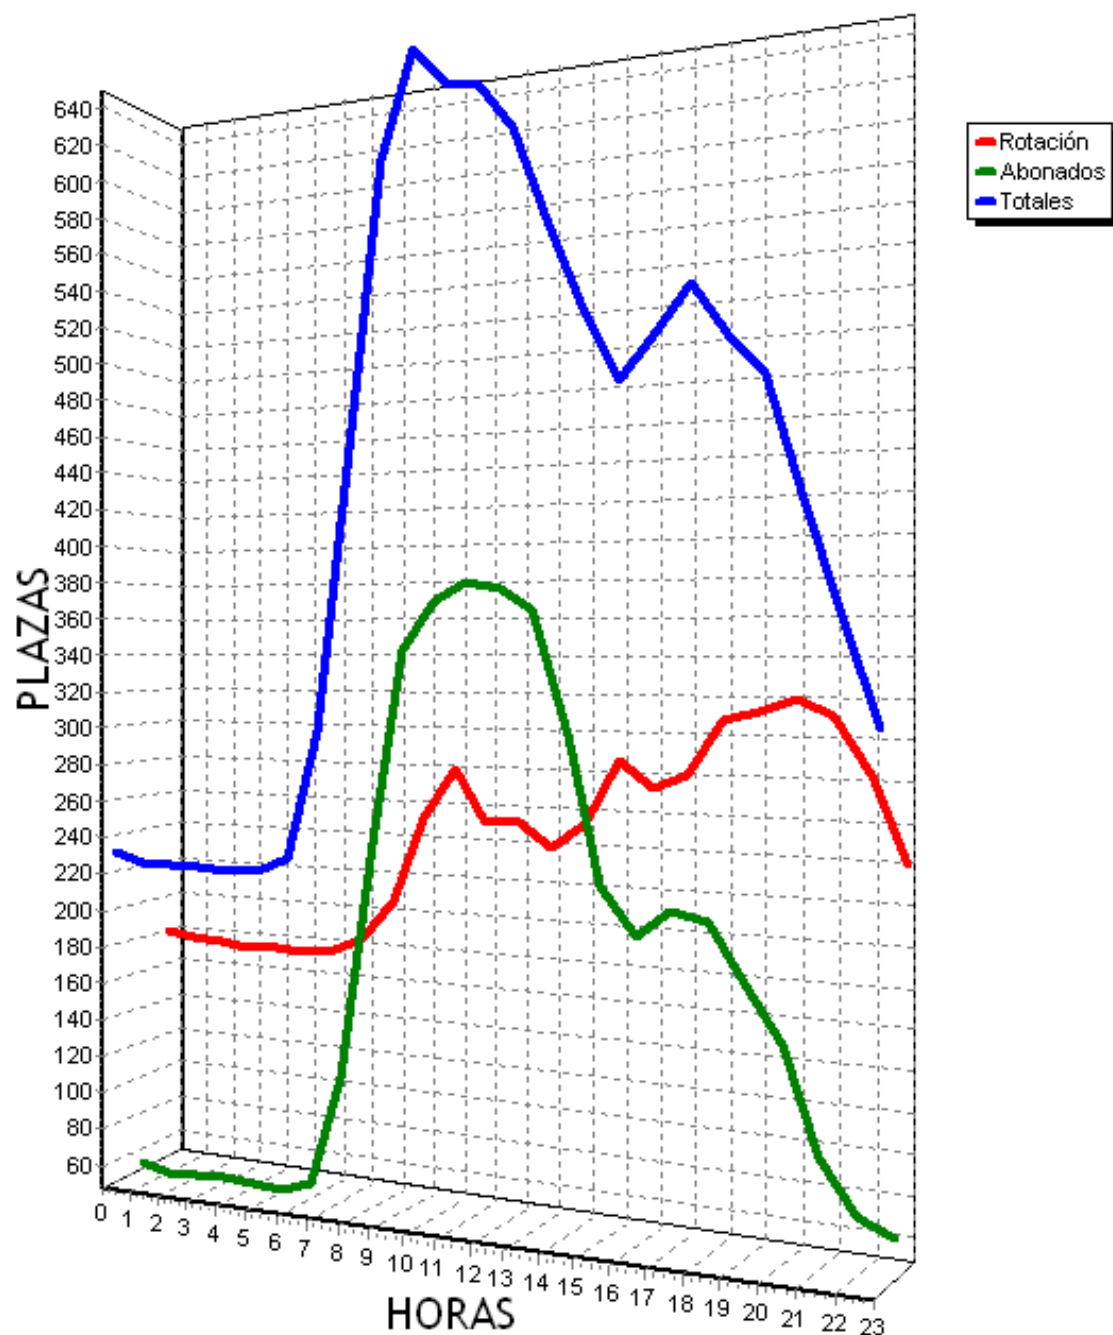

PLAZAS TOTALES DEL PARKING = 719

HORA	ROTACION	ABONADOS	TOTALES
0	180	51	231
1	177	48	226
2	176	50	226
3	174	51	225
4	175	50	224
5	175	50	225
6	177	56	233
7	185	115	300
8	207	241	448
9	253	343	596
10	280	369	649
11	252	378	630
12	253	374	627
13	240	363	603
14	253	300	553
15	286	226	511
16	274	201	475
17	280	215	495
18	308	211	519
19	313	182	494
20	320	154	474
21	311	102	414
22	283	76	359
23	241	67	308
TOTALES	5773	4273	10045