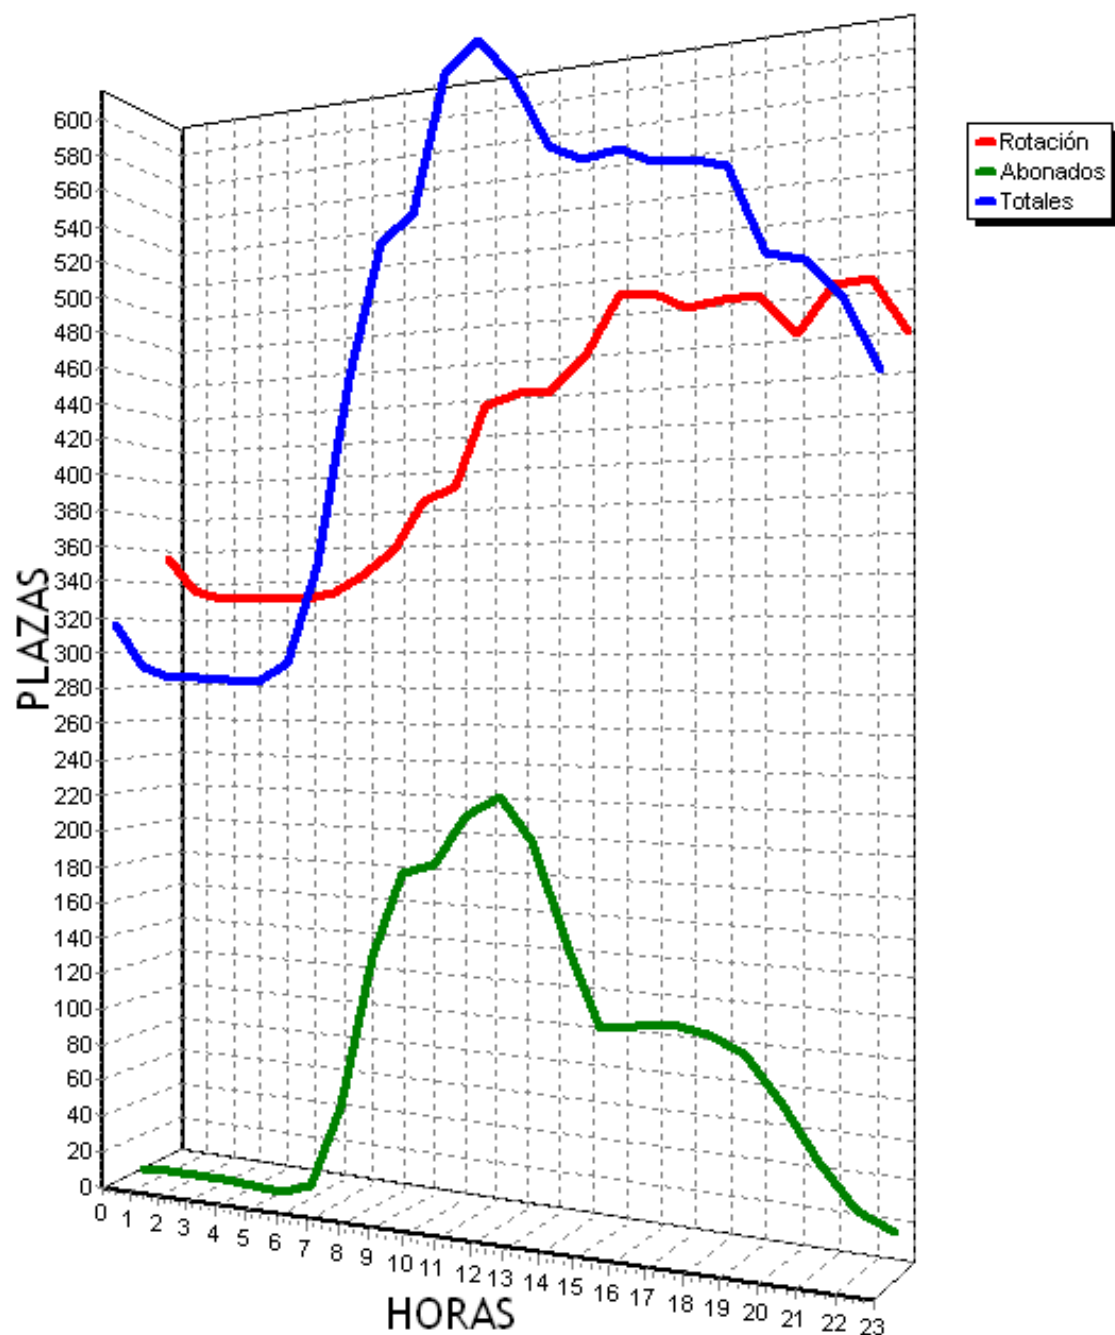

PLAZAS TOTALES DEL PARKING = 719

HORA	ROTACION	ABONADOS	TOTALES
0	356	0	356
1	336	1	337
2	330	2	332
3	330	2	332
4	330	1	331
5	331	0	331
6	334	7	341
7	342	53	395
8	357	136	493
9	383	182	565
10	391	187	578
11	433	215	648
12	439	225	664
13	439	202	641
14	456	149	605
15	487	109	596
16	487	112	599
17	477	114	591
18	480	110	590
19	482	103	585
20	461	79	540
21	484	53	537
22	486	32	518
23	459	23	482
TOTALES	9890	2097	11987