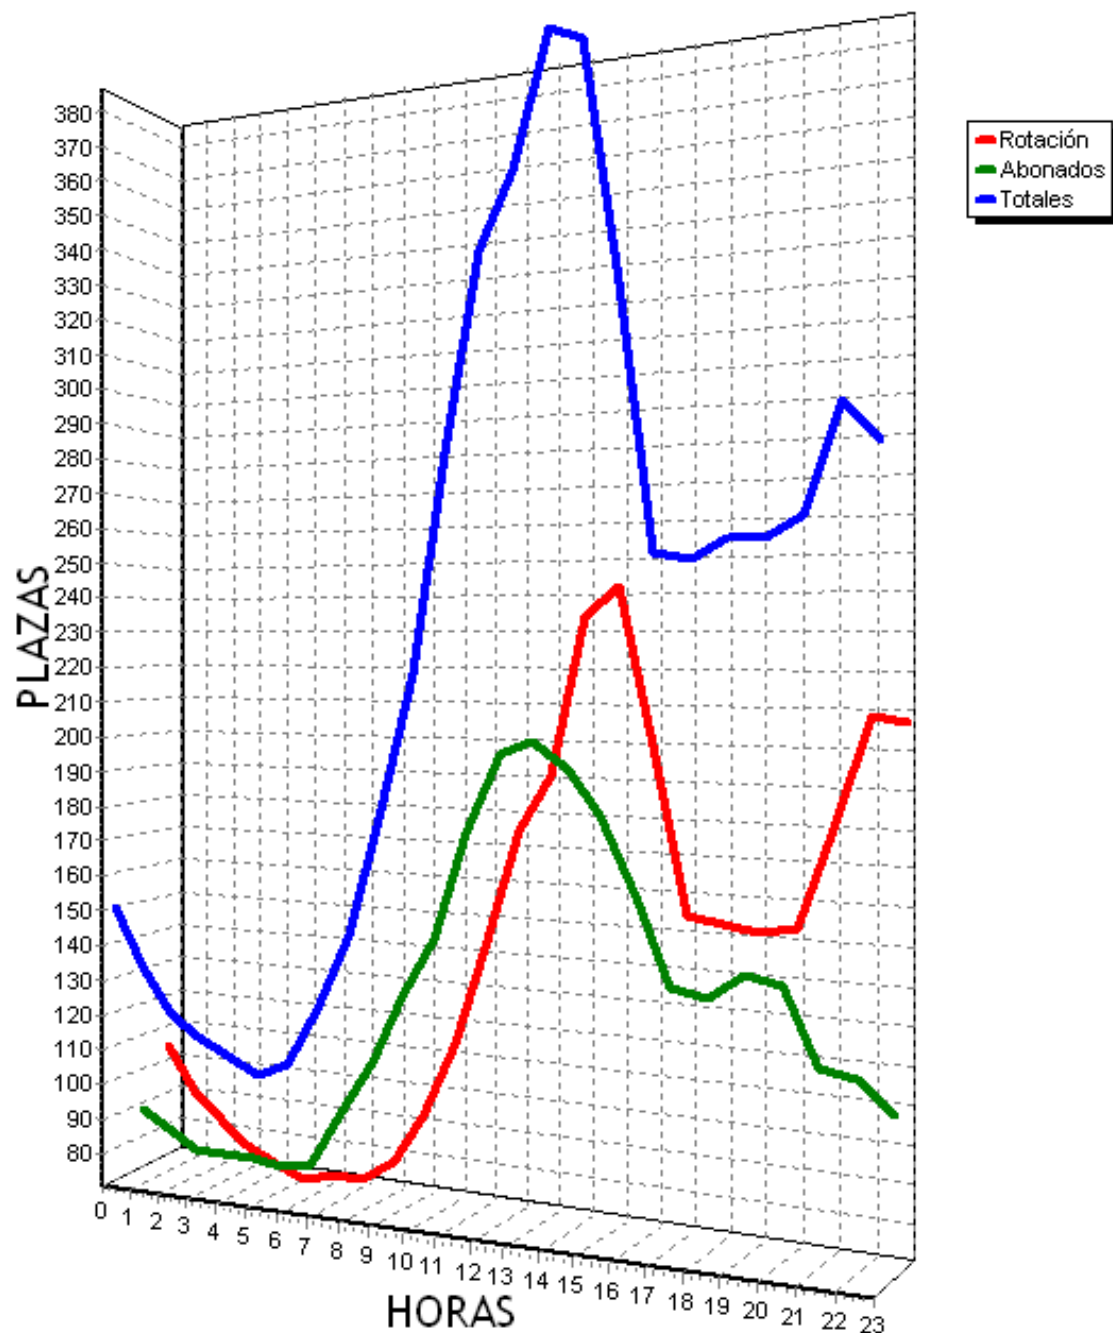

PLAZAS TOTALES DEL PARKING = 719

HORA	ROTACION	ABONADOS	TOTALES
0	104	88	150
1	92	84	134
2	84	79	121
3	78	79	115
4	74	79	111
5	71	78	107
6	73	80	111
7	74	95	127
8	80	111	148
9	94	130	182
10	115	146	219
11	143	176	277
12	176	197	330
13	191	201	350
14	234	194	386
15	242	182	382
16	200	161	319
17	155	138	250
18	154	136	248
19	152	143	253
20	154	141	253
21	180	121	259
22	209	119	286
23	207	111	276
TOTALES	3336	3069	5394