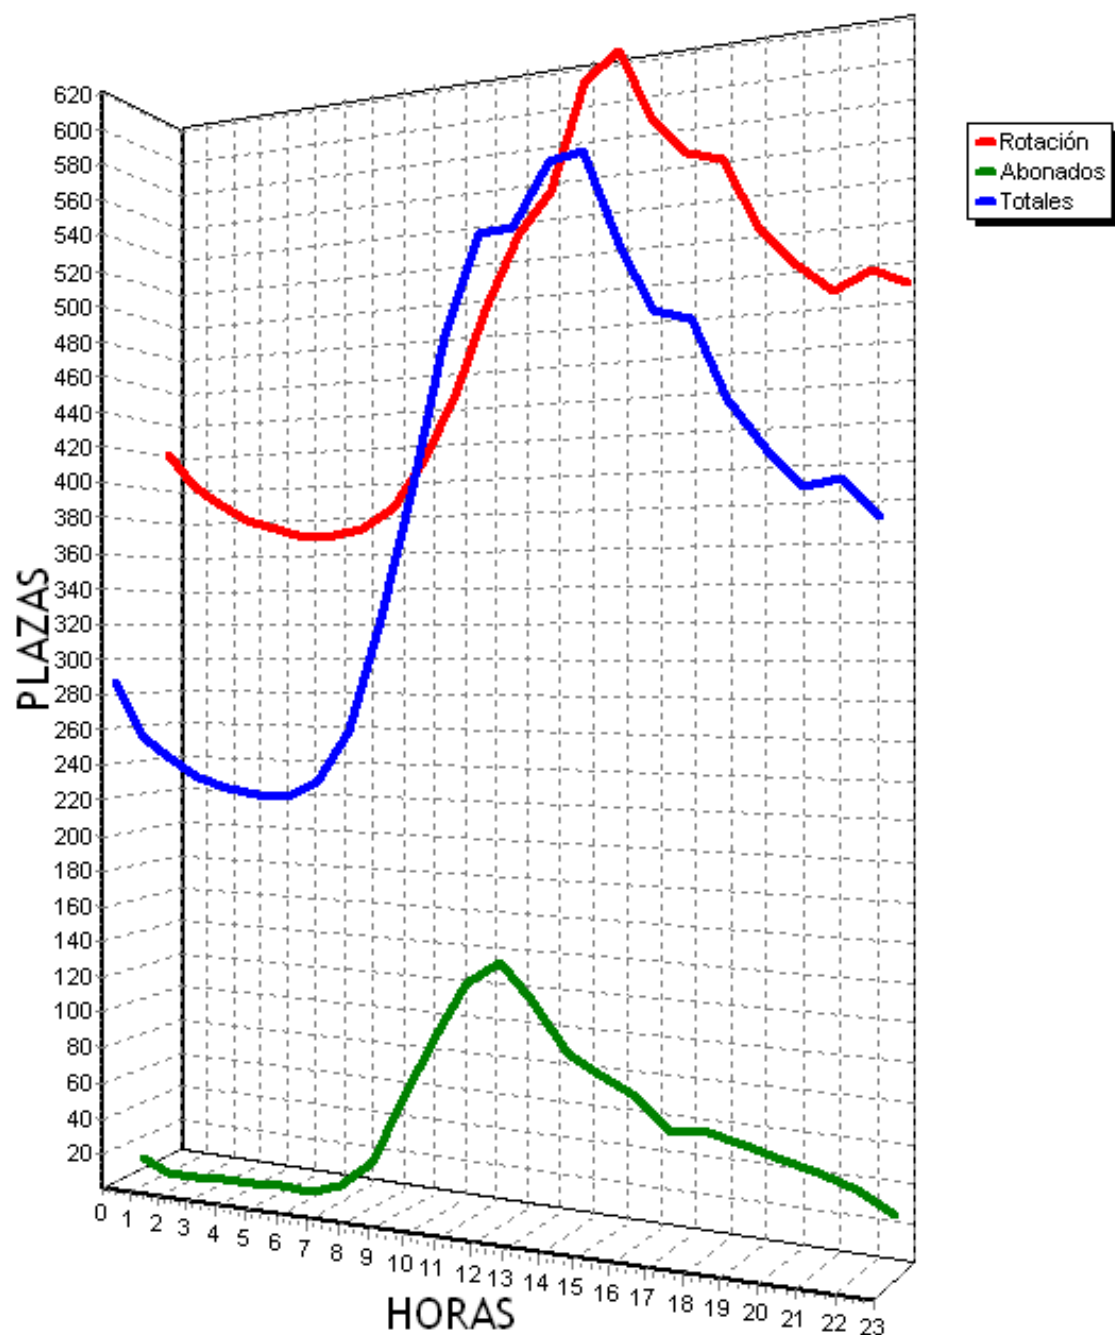

PLAZAS TOTALES DEL PARKING = 719

HORA	ROTACION	ABONADOS	TOTALES
0	421 58%	8 1%	287 39%
1	401 55%	1 0%	256 35%
2	390 54%	2 0%	244 33%
3	380 52%	3 0%	234 32%
4	375 52%	3 0%	229 31%
5	370 51%	5 0%	226 31%
6	371 51%	4 0%	226 31%
7	373 51%	11 1%	235 32%
8	385 53%	25 3%	262 36%
9	409 56%	62 8%	322 44%
10	444 61%	97 13%	392 54%
11	490 68%	128 17%	469 65%
12	529 73%	141 19%	521 72%
13	550 76%	122 16%	522 72%
14	608 84%	96 13%	554 77%
15	621 86%	87 12%	557 77%
16	581 80%	78 10%	509 70%
17	562 78%	62 8%	474 65%
18	557 77%	63 8%	469 65%
19	520 72%	58 8%	428 59%
20	500 69%	54 7%	404 56%
21	485 67%	49 6%	385 53%
22	495 68%	43 5%	388 53%
23	488 67%	33 4%	370 51%
TOTALES	11305	1235	8963