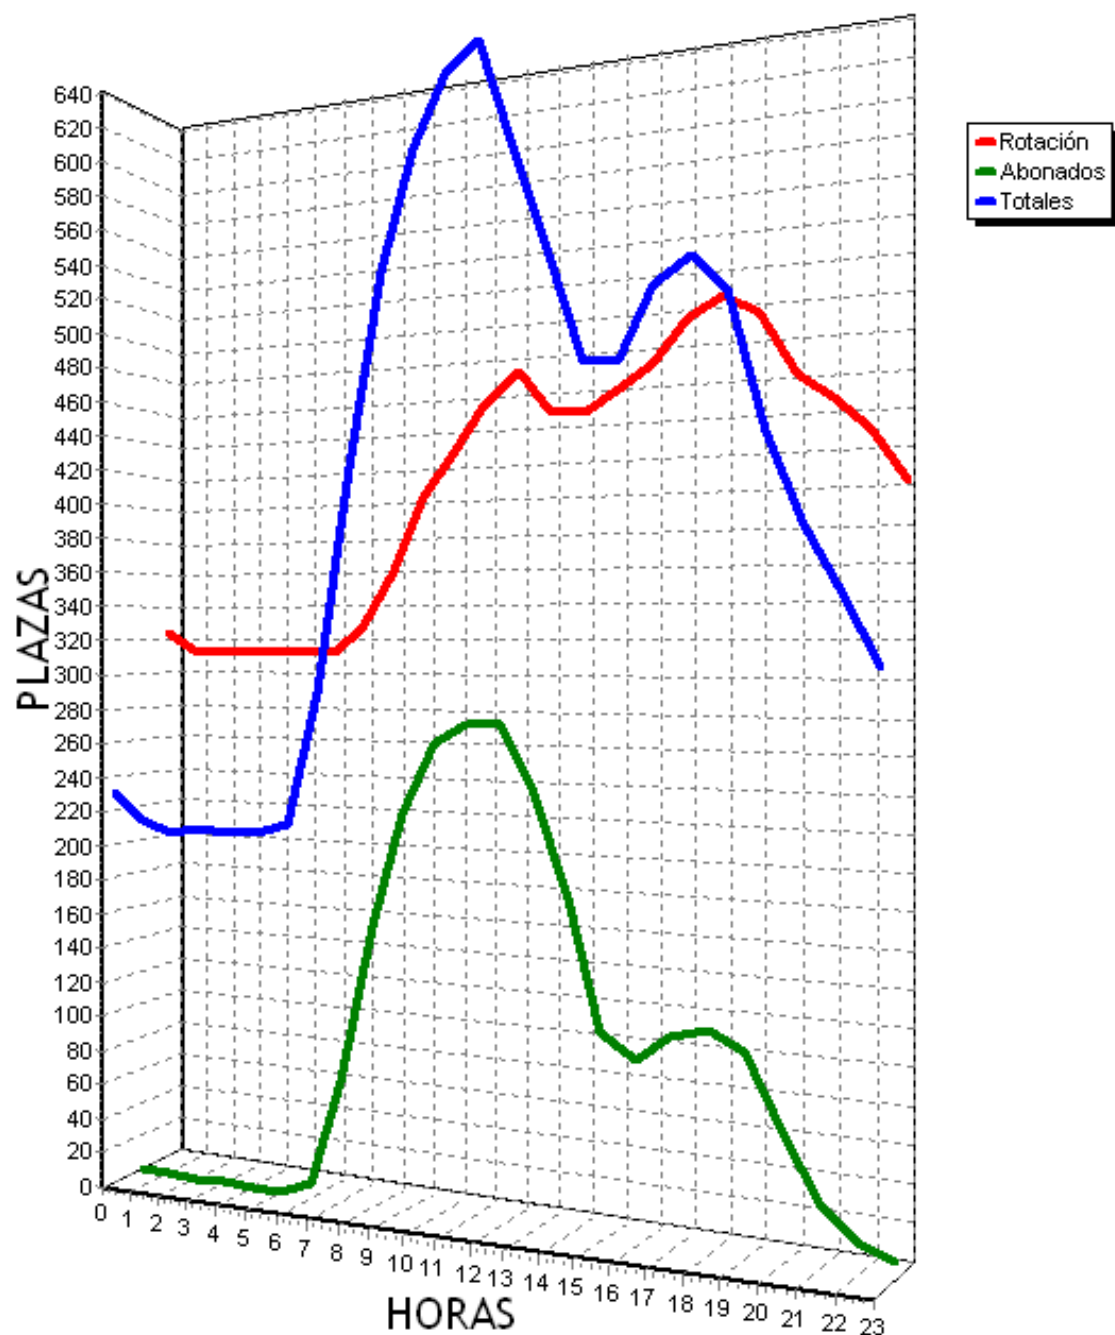

PLAZAS TOTALES DEL PARKING = 719

HORA	ROTACION		ABONADOS		TOTALES	
0	324	45%	0	0%	230	31%
1	314	43%	0	0%	214	29%
2	312	43%	0	0%	209	29%
3	313	43%	1	0%	211	29%
4	313	43%	0	0%	210	29%
5	312	43%	1	0%	211	29%
6	312	43%	8	1%	217	30%
7	326	45%	68	9%	291	40%
8	359	49%	159	22%	415	57%
9	401	55%	223	31%	521	72%
10	428	59%	262	36%	587	81%
11	453	63%	274	38%	625	86%
12	470	65%	274	38%	641	89%
13	446	62%	239	33%	582	80%
14	445	61%	181	25%	522	72%
15	456	63%	112	15%	465	64%
16	470	65%	98	13%	465	64%
17	492	68%	113	15%	503	69%
18	503	69%	117	16%	517	71%
19	493	68%	108	15%	497	69%
20	460	63%	68	9%	425	59%
21	446	62%	34	4%	377	52%
22	429	59%	17	2%	343	47%
23	401	55%	9	1%	307	42%
TOTALES	9678		2366		9585