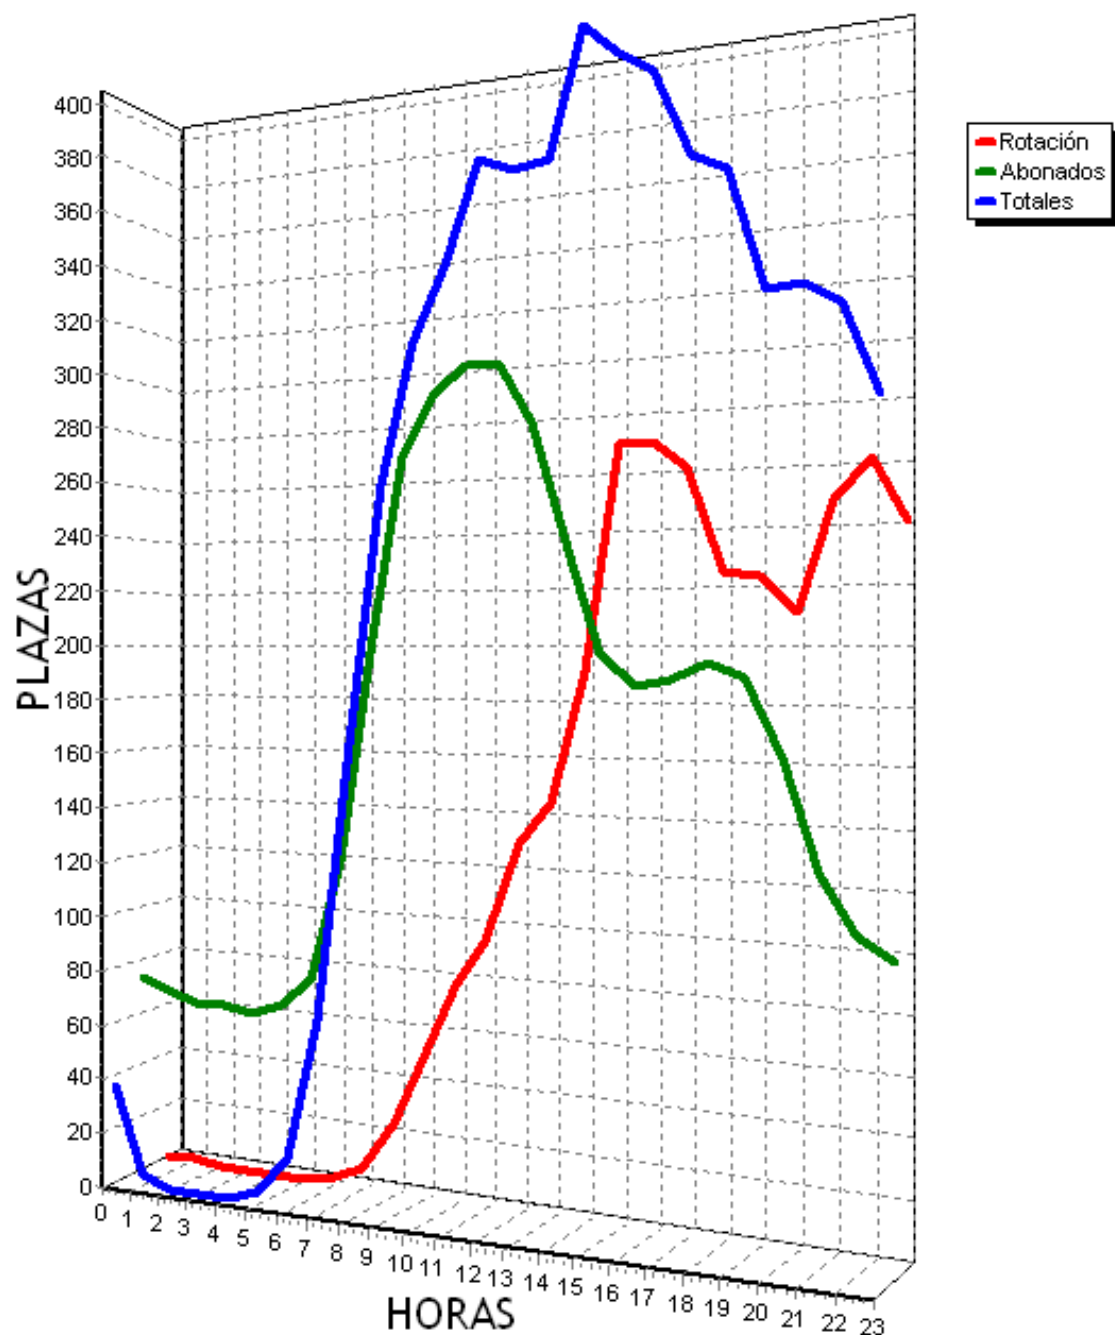

PLAZAS TOTALES DEL PARKING = 719

HORA	ROTACION		ABONADOS		TOTALES	
0	0	0%	73	10%	35	4%
1	1	0%	69	9%	4	0%
2	0	0%	66	9%	1	0%
3	0	0%	66	9%	1	0%
4	0	0%	64	8%	1	0%
5	1	0%	68	9%	5	0%
6	3	0%	79	10%	19	2%
7	8	1%	123	17%	68	9%
8	26	3%	203	28%	166	23%
9	51	7%	267	37%	255	35%
10	78	10%	288	40%	304	42%
11	95	13%	297	41%	329	45%
12	130	18%	296	41%	364	50%
13	145	20%	276	38%	359	49%
14	191	26%	232	32%	361	50%
15	269	37%	197	27%	404	56%
16	269	37%	186	25%	393	54%
17	260	36%	188	26%	386	53%
18	225	31%	194	26%	357	49%
19	223	31%	190	26%	352	48%
20	211	29%	164	22%	313	43%
21	248	34%	127	17%	314	43%
22	261	36%	108	15%	307	42%
23	240	33%	100	13%	278	38%
TOTALES	2935		3921		5376