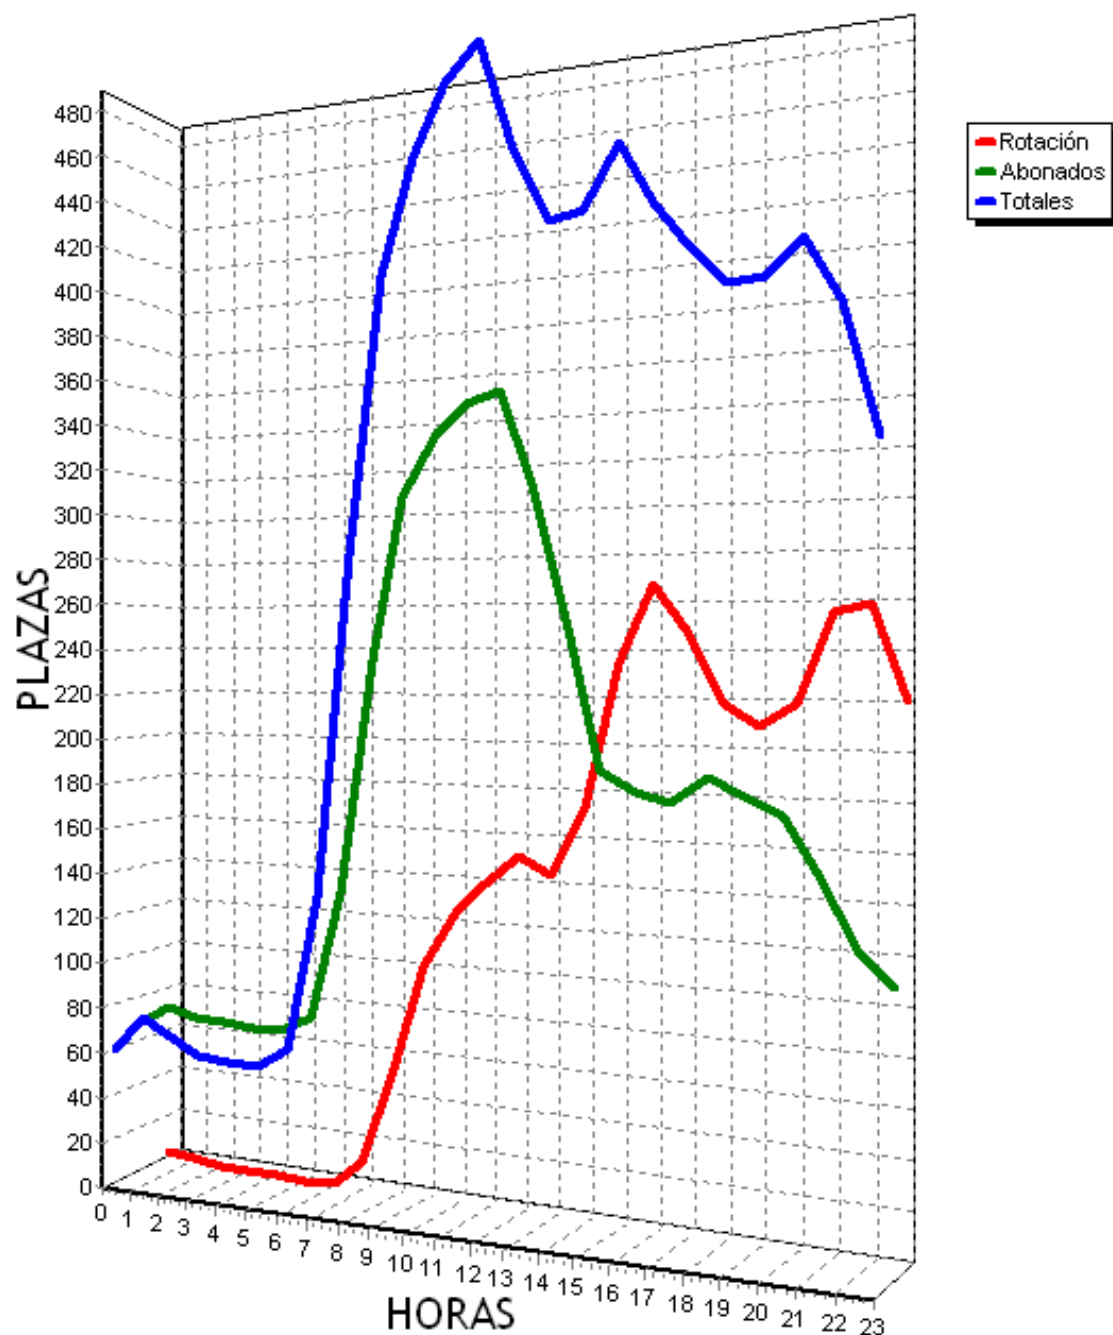

PLAZAS TOTALES DEL PARKING = 719

HORA	ROTACION		ABONADOS		TOTALES	
0	2	0%	68	9%	59	8%
1	1	0%	76	10%	76	10%
2	0	0%	73	10%	69	9%
3	0	0%	72	10%	62	8%
4	0	0%	71	9%	60	8%
5	0	0%	71	9%	60	8%
6	1	0%	79	10%	69	9%
7	12	1%	135	18%	136	18%
8	56	7%	235	32%	280	38%
9	102	14%	305	42%	396	55%
10	126	17%	330	45%	445	61%
11	140	19%	344	47%	473	65%
12	152	21%	348	48%	489	68%
13	145	20%	309	42%	443	61%
14	174	24%	249	34%	412	57%
15	235	32%	191	26%	415	57%
16	267	37%	183	25%	440	61%
17	248	34%	179	24%	416	57%
18	218	30%	190	26%	397	55%
19	210	29%	183	25%	382	53%
20	219	30%	176	24%	384	53%
21	256	35%	153	21%	398	55%
22	258	35%	125	17%	372	51%
23	220	30%	111	15%	321	44%
TOTALES	3042		4256		7054