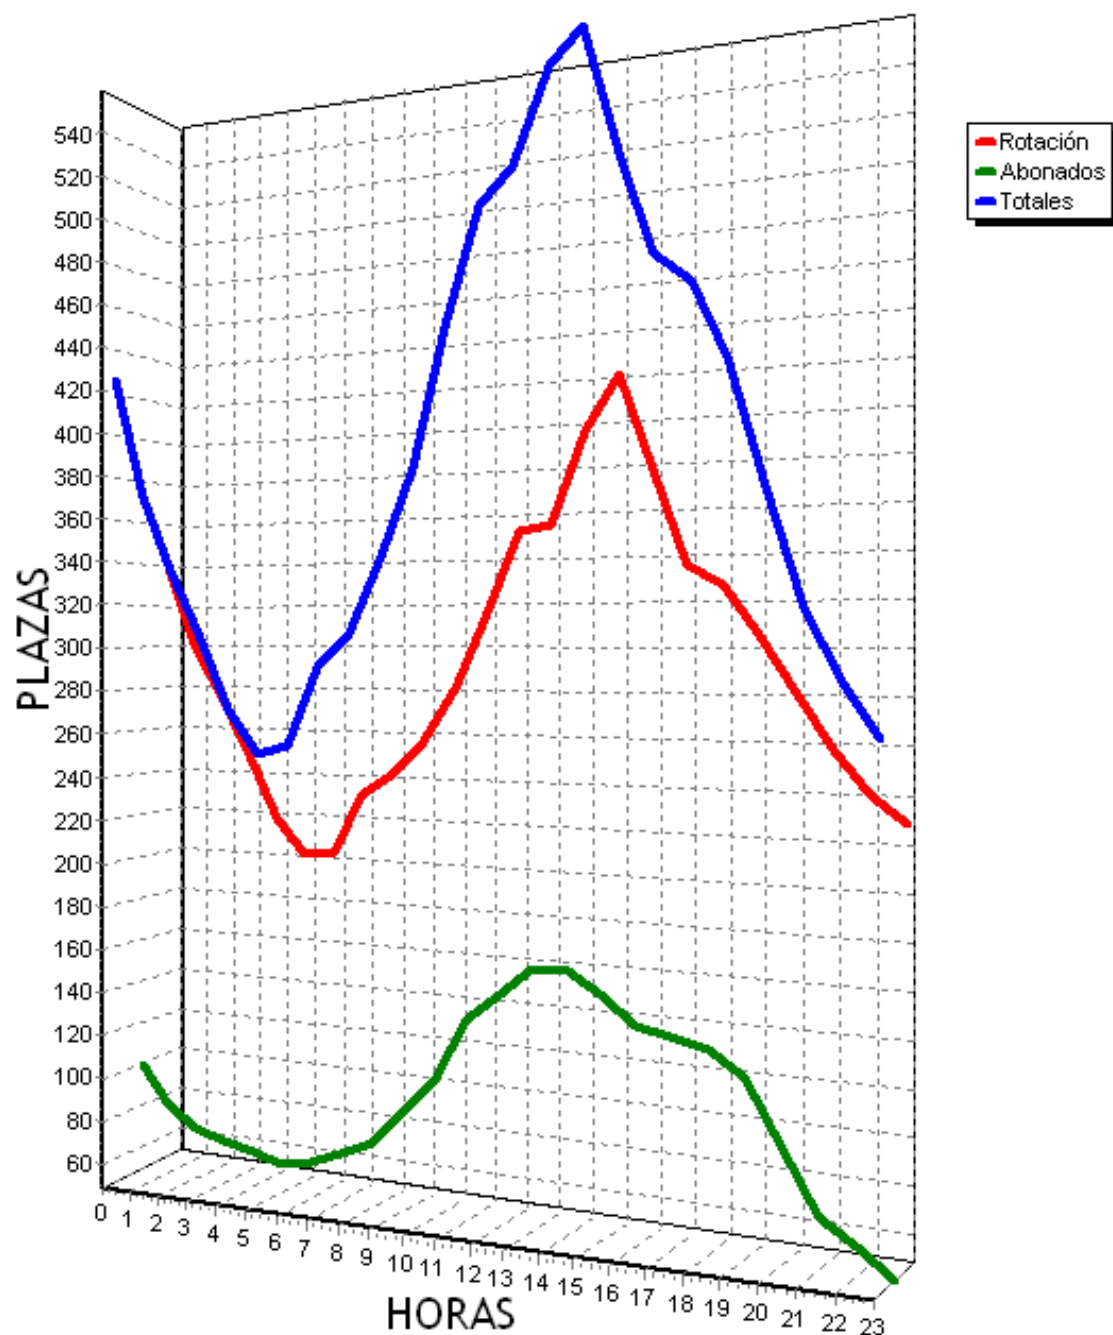

PLAZAS TOTALES DEL PARKING = 719

HORA	ROTACION	ABONADOS	TOTALES
0	339 47%	99 13%	426 59%
1	302 42%	82 11%	370 51%
2	276 38%	73 10%	336 46%
3	251 34%	69 9%	307 42%
4	219 30%	66 9%	272 37%
5	202 28%	63 8%	252 35%
6	205 28%	65 9%	257 35%
7	232 32%	71 9%	291 40%
8	242 33%	78 10%	307 42%
9	258 35%	94 13%	340 47%
10	282 39%	109 15%	378 52%
11	313 43%	138 19%	437 60%
12	352 48%	150 20%	488 67%
13	355 49%	162 22%	504 70%
14	395 54%	162 22%	544 75%
15	419 58%	153 21%	559 77%
16	377 52%	142 19%	505 70%
17	336 46%	139 19%	462 64%
18	328 45%	134 18%	449 62%
19	306 42%	124 17%	417 57%
20	281 39%	96 13%	365 50%
21	259 36%	71 9%	317 44%
22	240 33%	61 8%	288 40%
23	229 31%	49 6%	265 36%
TOTALES	6998	2450	9136