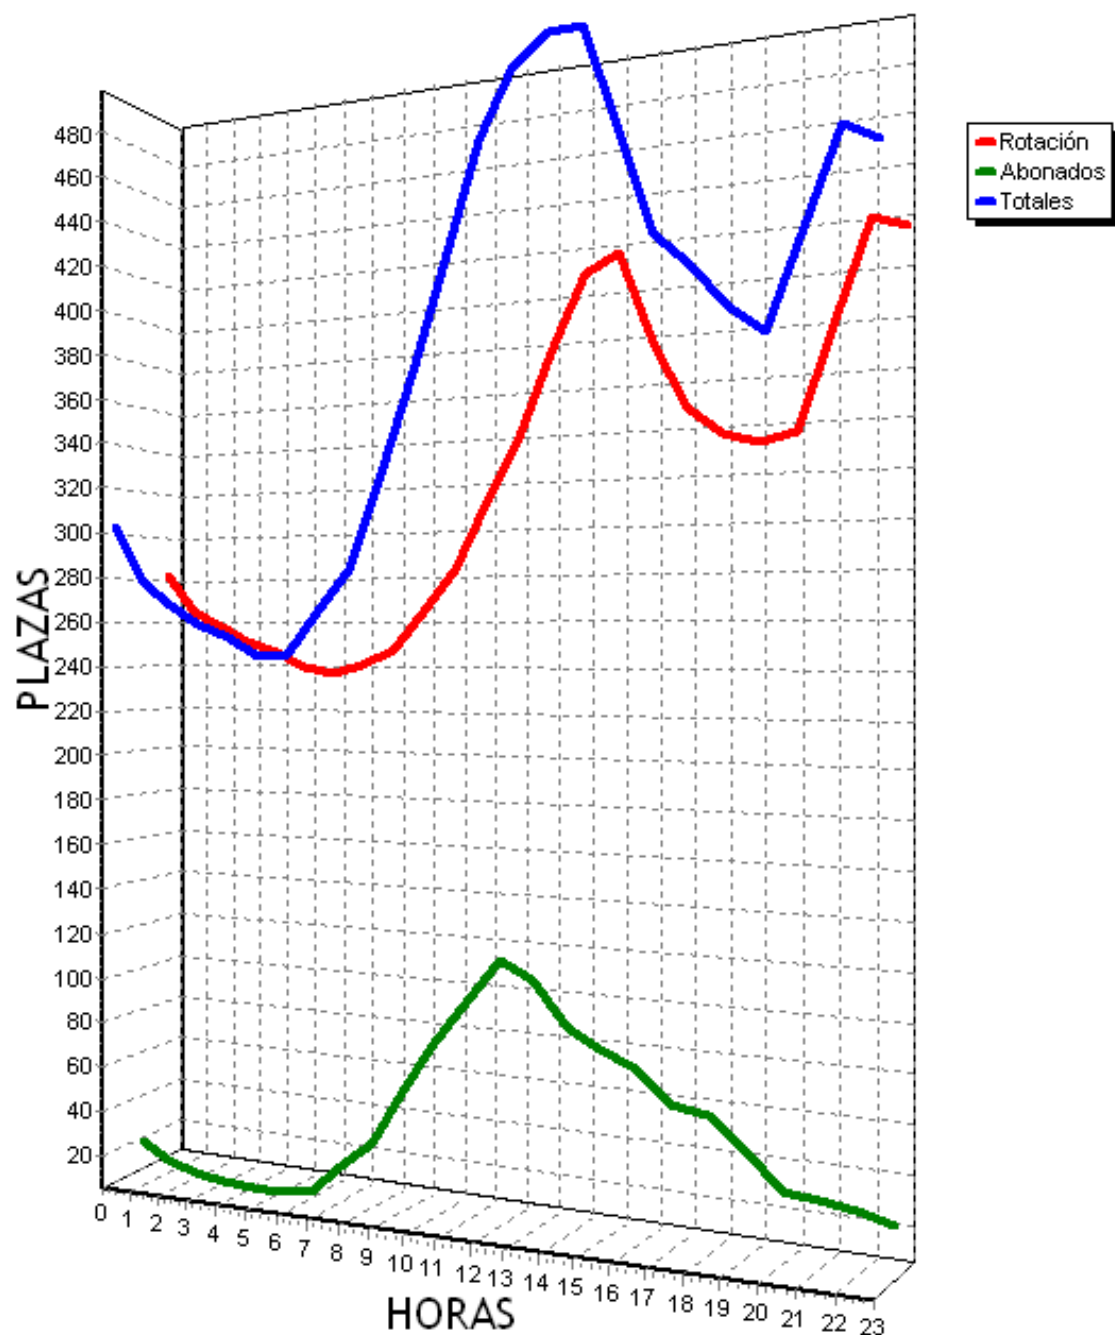

PLAZAS TOTALES DEL PARKING = 719

HORA	ROTACION	ABONADOS	TOTALES
0	283	19	303
1	265	12	277
2	258	9	267
3	251	7	258
4	246	6	253
5	240	6	245
6	236	9	246
7	241	22	263
8	248	34	282
9	264	58	322
10	283	80	363
11	310	99	409
12	339	118	457
13	374	111	485
14	406	92	497
15	413	85	498
16	375	78	453
17	347	65	412
18	336	62	398
19	332	50	382
20	335	35	370
21	377	33	410
22	418	31	448
23	414	27	441
TOTALES	7591	1148	8739