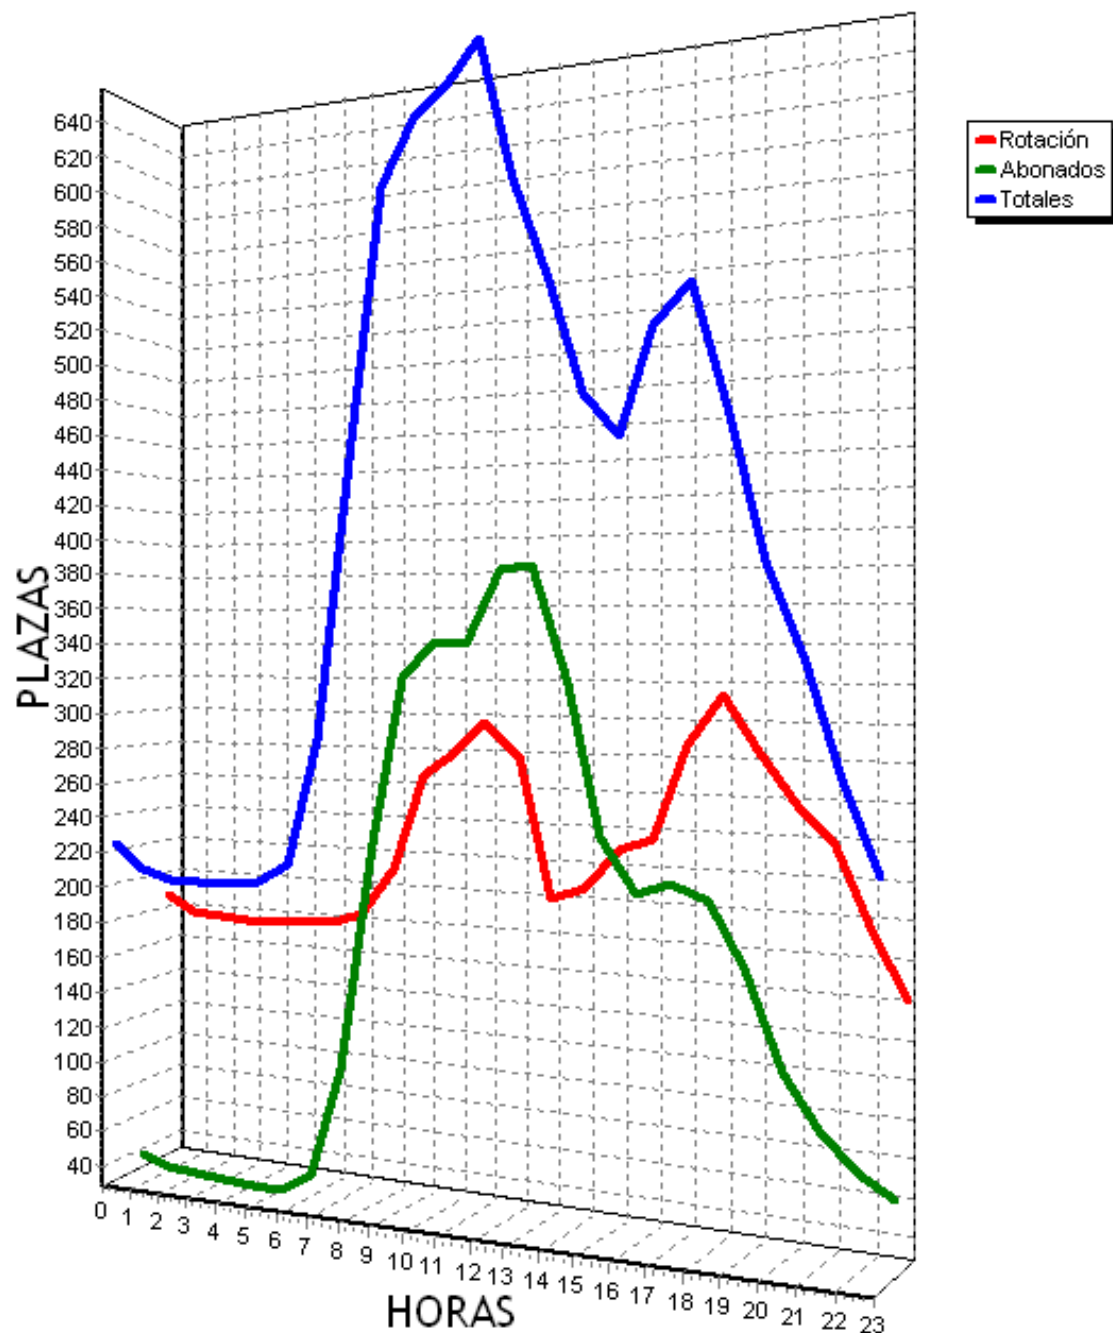

PLAZAS TOTALES DEL PARKING = 719

HORA	ROTACION	ABONADOS	TOTALES
0	187	37	224
1	178	32	210
2	177	31	206
3	177	30	206
4	177	29	206
5	179	30	208
6	179	40	218
7	186	103	288
8	212	229	440
9	266	321	585
10	280	341	620
11	296	340	635
12	279	380	658
13	201	381	582
14	209	319	527
15	231	239	469
16	237	210	447
17	286	217	501
18	313	209	521
19	284	176	459
20	257	125	381
21	239	98	335
22	196	79	274
23	162	67	228
TOTALES	5388	4063	9428