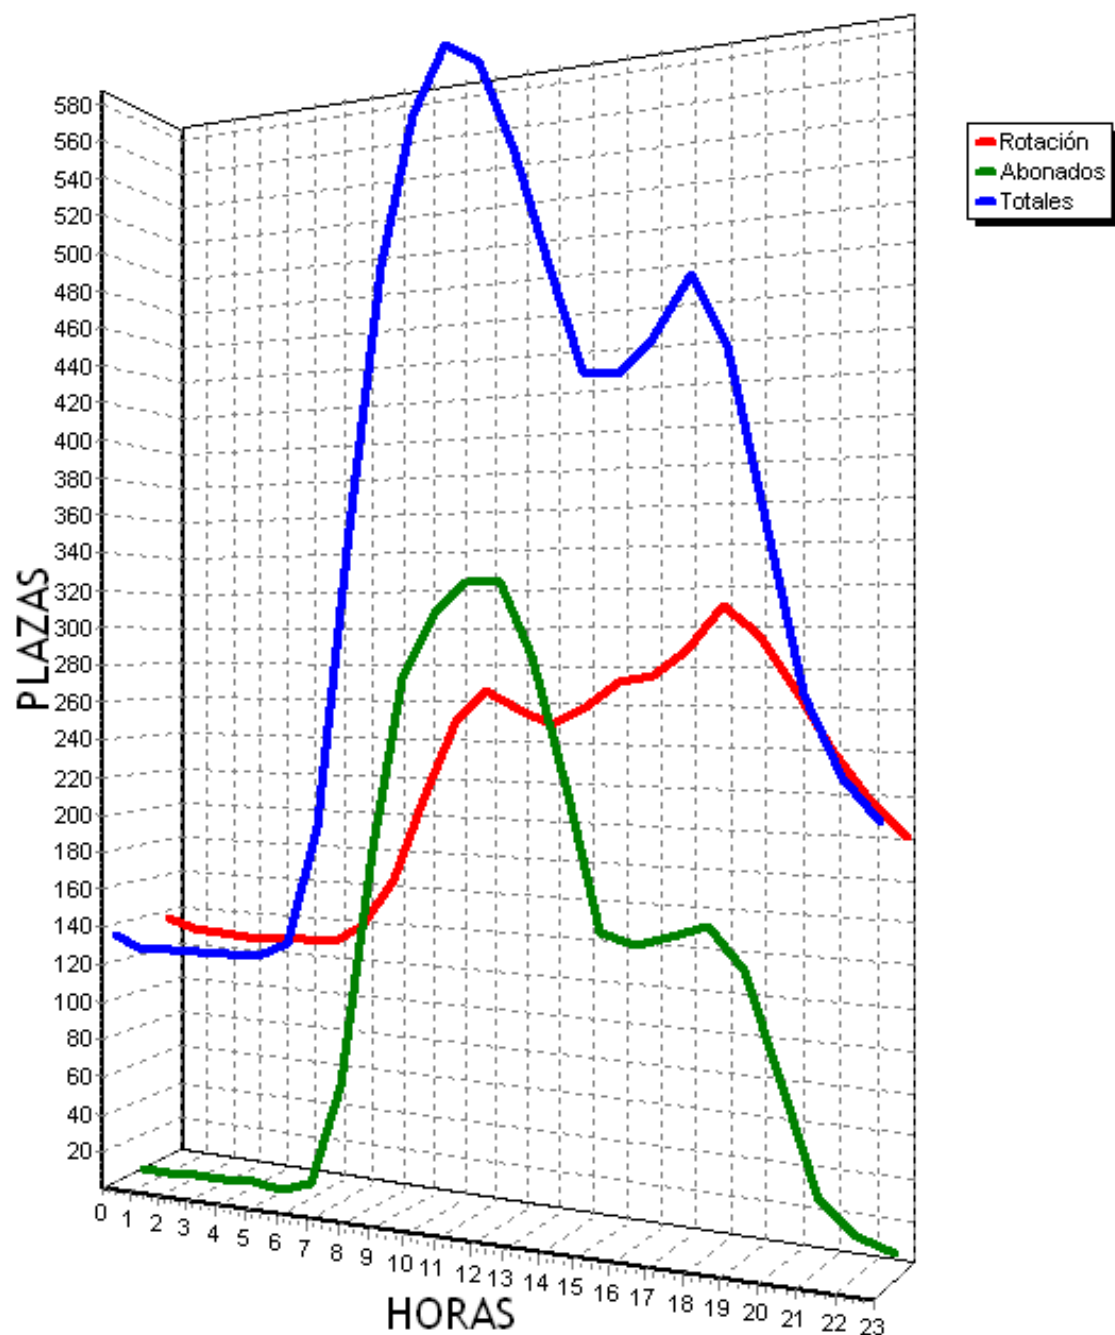

PLAZAS TOTALES DEL PARKING = 719

HORA	ROTACION	ABONADOS	TOTALES
0	136 18%	1 0%	134 18%
1	131 18%	1 0%	128 17%
2	130 18%	3 0%	129 17%
3	130 18%	3 0%	129 17%
4	130 18%	4 0%	130 18%
5	131 18%	3 0%	130 18%
6	132 18%	8 1%	137 19%
7	142 19%	61 8%	199 27%
8	168 23%	185 25%	349 48%
9	210 29%	274 38%	480 66%
10	251 34%	306 42%	554 77%
11	267 37%	323 44%	586 81%
12	258 35%	322 44%	576 80%
13	251 34%	285 39%	532 73%
14	259 36%	218 30%	473 65%
15	273 37%	151 21%	420 58%
16	276 38%	146 20%	418 58%
17	288 40%	151 21%	435 60%
18	310 43%	157 21%	463 64%
19	296 41%	137 19%	429 59%
20	268 37%	84 11%	348 48%
21	240 33%	33 4%	269 37%
22	216 30%	19 2%	231 32%
23	202 28%	13 1%	211 29%
TOTALES	5095	2888	7890