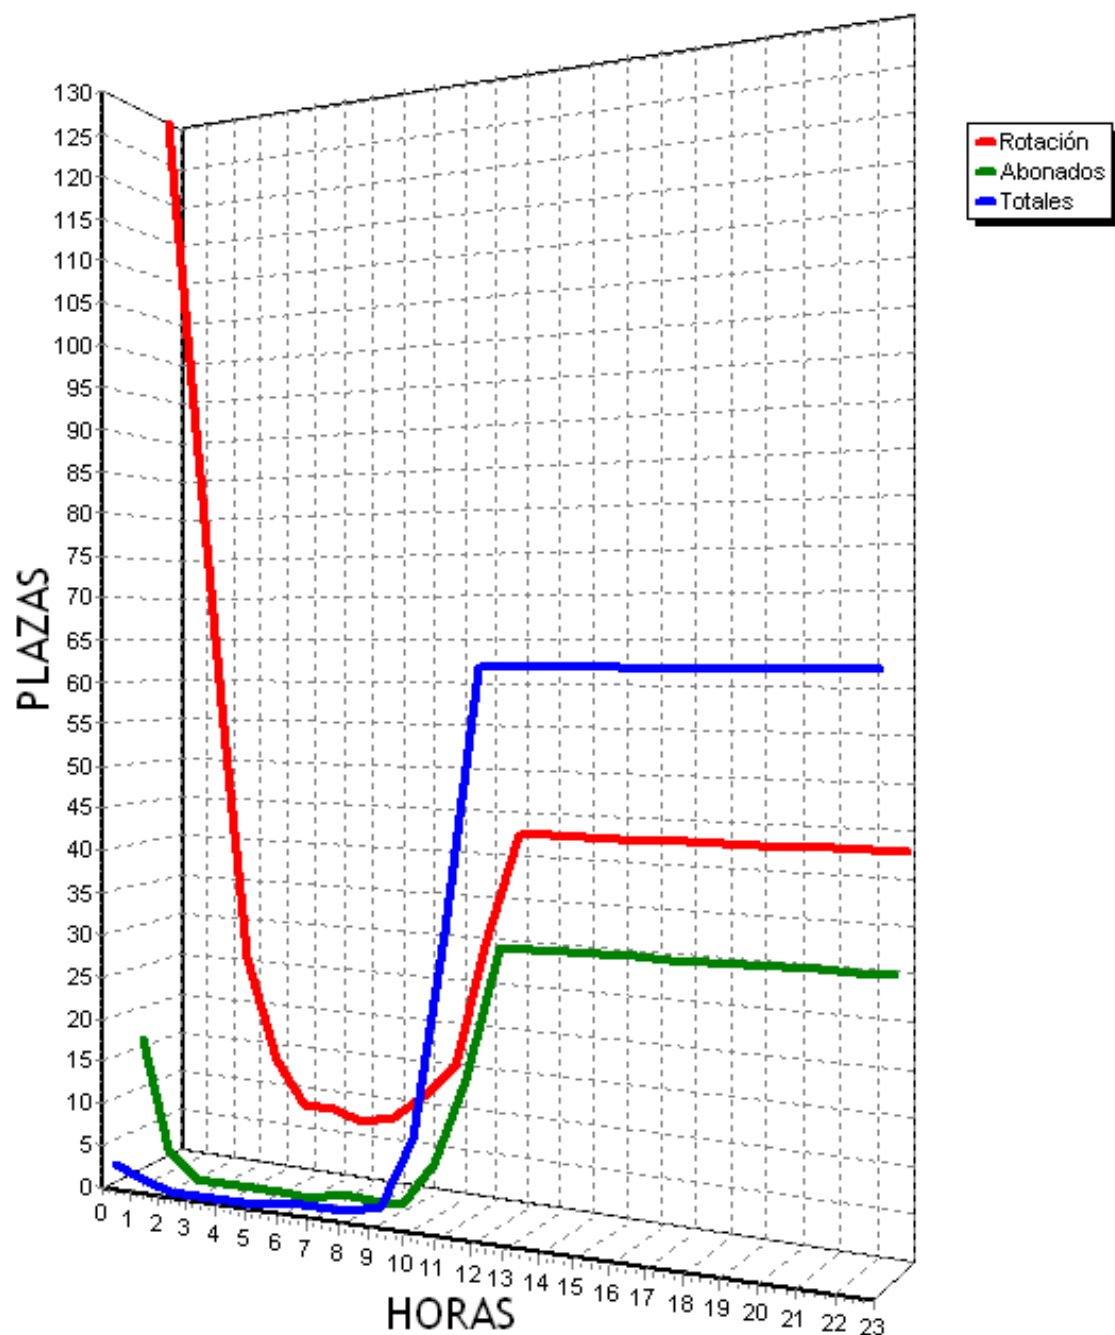

PLAZAS TOTALES DEL PARKING = 719

HORA	ROTACION	ABONADOS	TOTALES
0	130 18%	16 2%	2 0%
1	94 13%	3 0%	1 0%
2	57 7%	0 0%	0 0%
3	26 3%	0 0%	0 0%
4	14 1%	0 0%	0 0%
5	9 1%	0 0%	0 0%
6	9 1%	0 0%	1 0%
7	8 1%	1 0%	1 0%
8	9 1%	1 0%	1 0%
9	12 1%	1 0%	2 0%
10	16 2%	6 0%	10 1%
11	30 4%	16 2%	33 4%
12	43 5%	31 4%	62 8%
13	43 5%	31 4%	62 8%
14	43 5%	31 4%	62 8%
15	43 5%	31 4%	62 8%
16	43 5%	31 4%	62 8%
17	43 5%	31 4%	62 8%
18	43 5%	31 4%	62 8%
19	43 5%	31 4%	62 8%
20	43 5%	31 4%	62 8%
21	43 5%	31 4%	62 8%
22	43 5%	31 4%	62 8%
23	43 5%	31 4%	62 8%
TOTALES	930	416	795