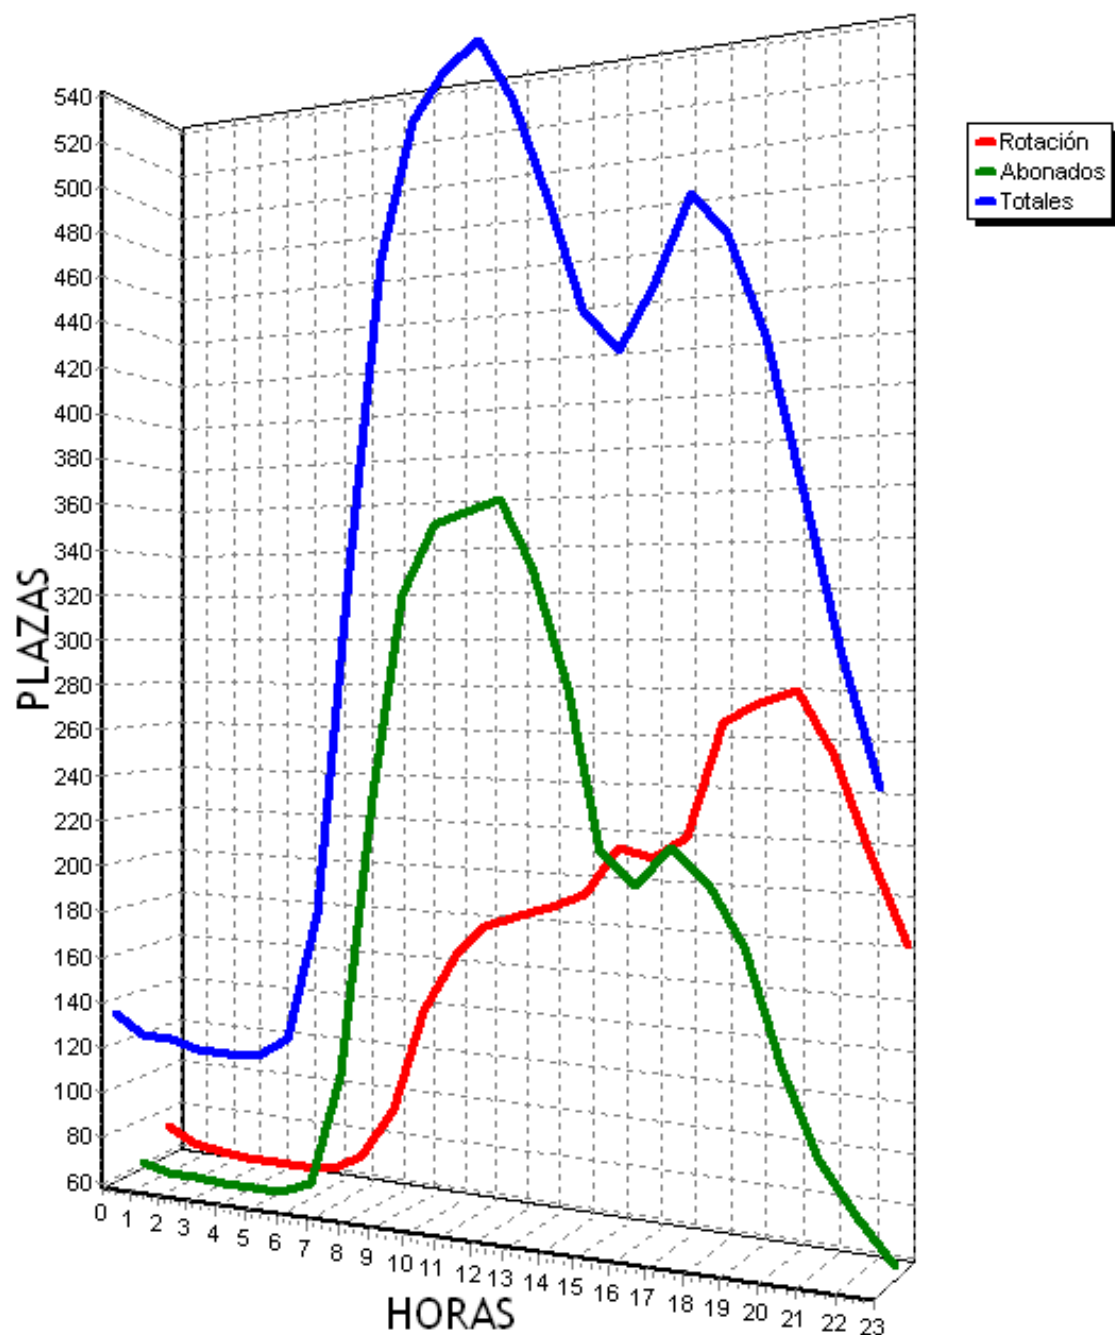

PLAZAS TOTALES DEL PARKING = 719

HORA	ROTACION	ABONADOS	TOTALES
0	72 10%	61 8%	133 18%
1	66 9%	58 8%	125 17%
2	65 9%	59 8%	124 17%
3	64 8%	58 8%	122 16%
4	64 8%	58 8%	122 16%
5	64 8%	58 8%	122 16%
6	66 9%	64 8%	130 18%
7	73 10%	113 15%	185 25%
8	95 13%	233 32%	329 45%
9	139 19%	319 44%	458 63%
10	165 22%	348 48%	513 71%
11	179 24%	353 49%	532 73%
12	184 25%	358 49%	542 75%
13	188 26%	329 45%	516 71%
14	194 26%	280 38%	474 65%
15	215 29%	215 29%	430 59%
16	211 29%	202 28%	413 57%
17	220 30%	217 30%	437 60%
18	266 36%	204 28%	471 65%
19	275 38%	180 25%	455 63%
20	280 38%	134 18%	415 57%
21	255 35%	100 13%	355 49%
22	215 29%	80 11%	294 40%
23	182 25%	63 8%	245 34%
TOTALES	3797	4144	7942