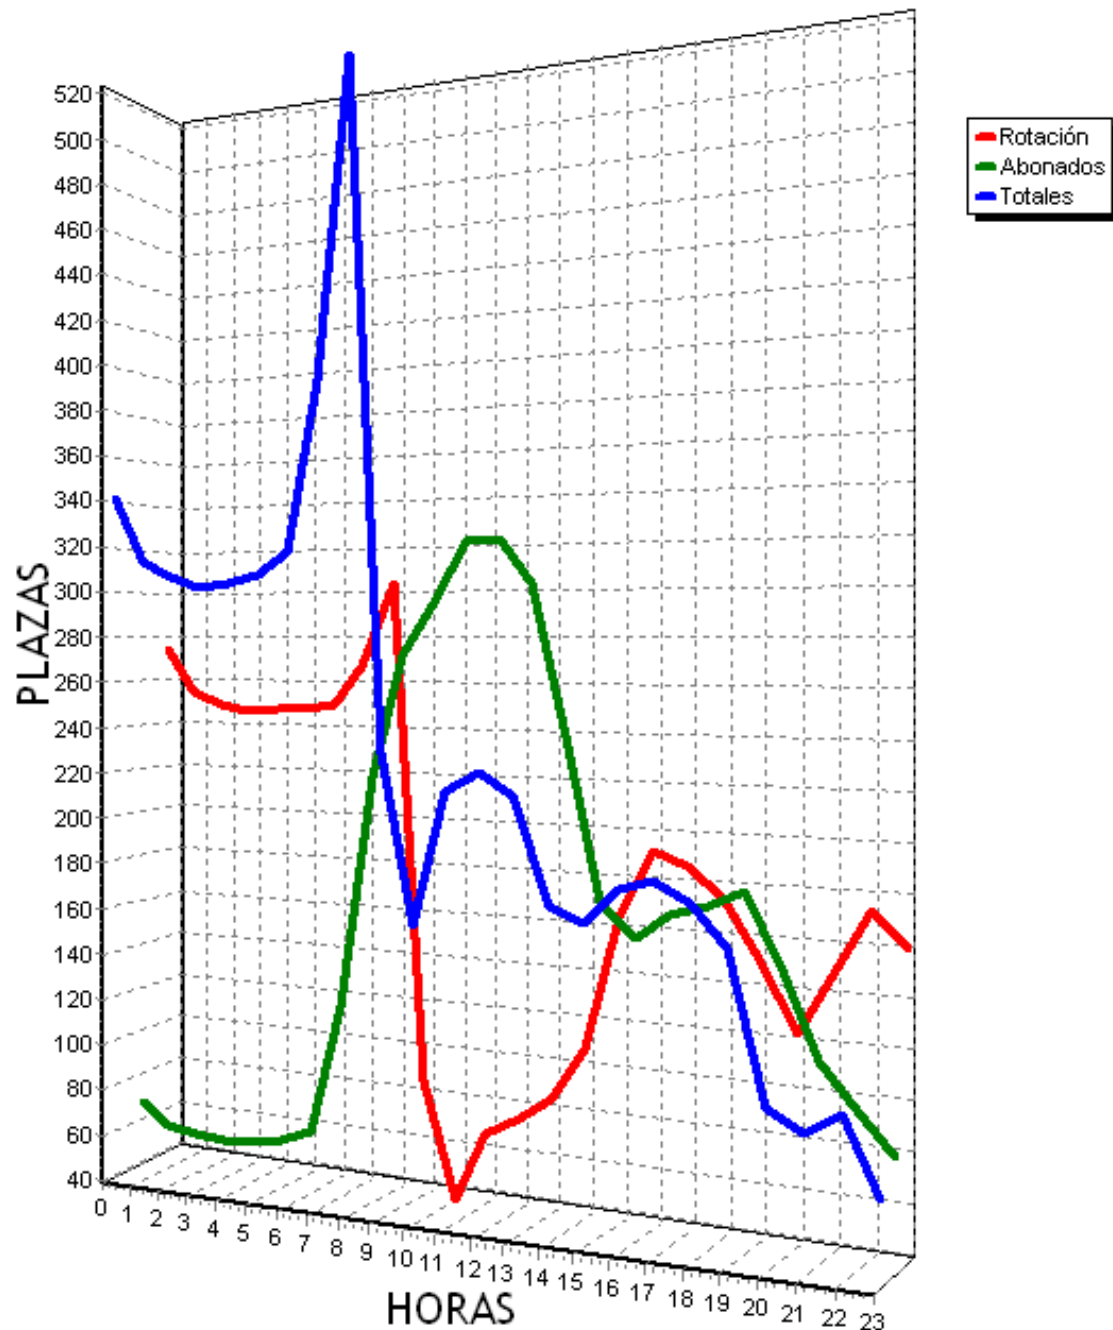

PLAZAS TOTALES DEL PARKING = 719

HORA	ROTACION	ABONADOS	TOTALES
0	274 38%	67 9%	342 47%
1	254 35%	59 8%	313 43%
2	249 34%	57 7%	306 42%
3	246 34%	56 7%	302 42%
4	247 34%	57 7%	303 42%
5	247 34%	60 8%	307 42%
6	250 34%	66 9%	316 43%
7	267 37%	121 16%	388 53%
8	303 42%	221 30%	523 72%
9	88 12%	272 37%	232 32%
10	39 5%	294 40%	161 22%
11	69 9%	320 44%	217 30%
12	77 10%	321 44%	225 31%
13	86 11%	302 42%	216 30%
14	110 15%	235 32%	173 24%
15	165 22%	173 24%	167 23%
16	193 26%	160 22%	181 25%
17	187 26%	170 23%	185 25%
18	175 24%	174 24%	178 24%
19	152 21%	181 25%	161 22%
20	123 17%	151 21%	102 14%
21	148 20%	117 16%	93 12%
22	174 24%	100 13%	102 14%
23	160 22%	84 11%	72 10%
TOTALES	4283	3818	5565