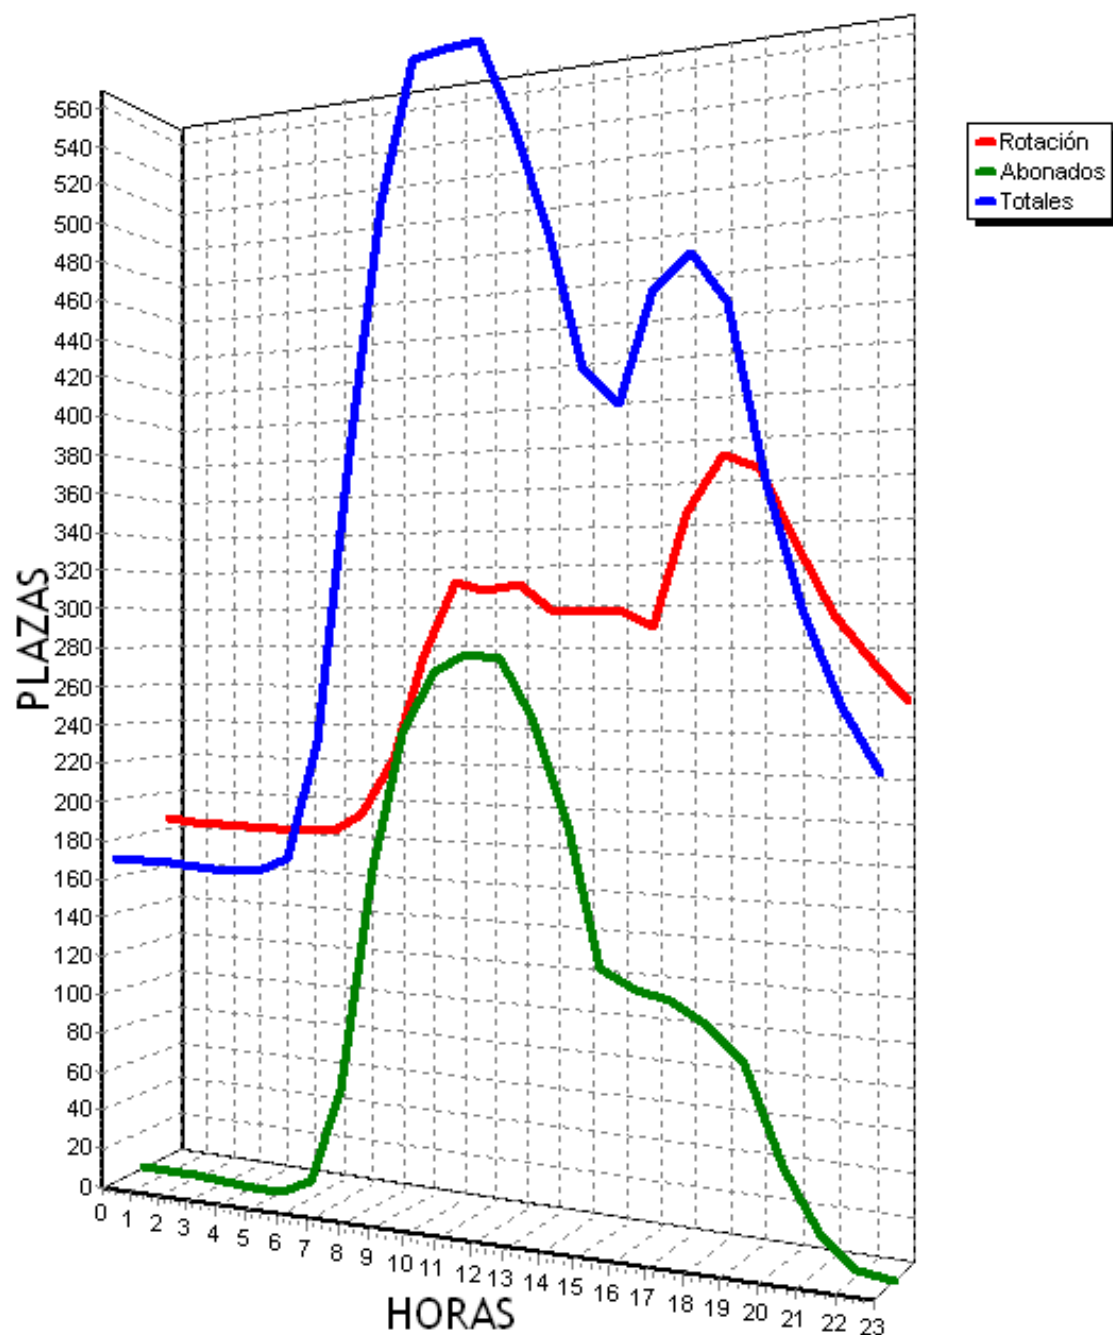

PLAZAS TOTALES DEL PARKING = 719

HORA	ROTACION	ABONADOS	TOTALES
0	186 25%	1 0%	170 23%
1	185 25%	1 0%	169 23%
2	184 25%	2 0%	169 23%
3	184 25%	1 0%	168 23%
4	184 25%	0 0%	167 23%
5	184 25%	1 0%	168 23%
6	185 25%	8 1%	175 24%
7	194 26%	57 7%	233 32%
8	223 31%	169 23%	374 52%
9	276 38%	238 33%	496 68%
10	313 43%	268 37%	563 78%
11	308 42%	277 38%	566 78%
12	311 43%	275 38%	568 78%
13	298 41%	247 34%	527 73%
14	297 41%	195 27%	473 65%
15	298 41%	128 17%	408 56%
16	290 40%	120 16%	392 54%
17	345 47%	116 16%	444 61%
18	371 51%	106 14%	459 63%
19	364 50%	90 12%	436 60%
20	327 45%	45 6%	355 49%
21	296 41%	17 2%	295 41%
22	274 38%	2 0%	255 35%
23	256 35%	0 0%	225 31%
TOTALES	6333	2364	8255