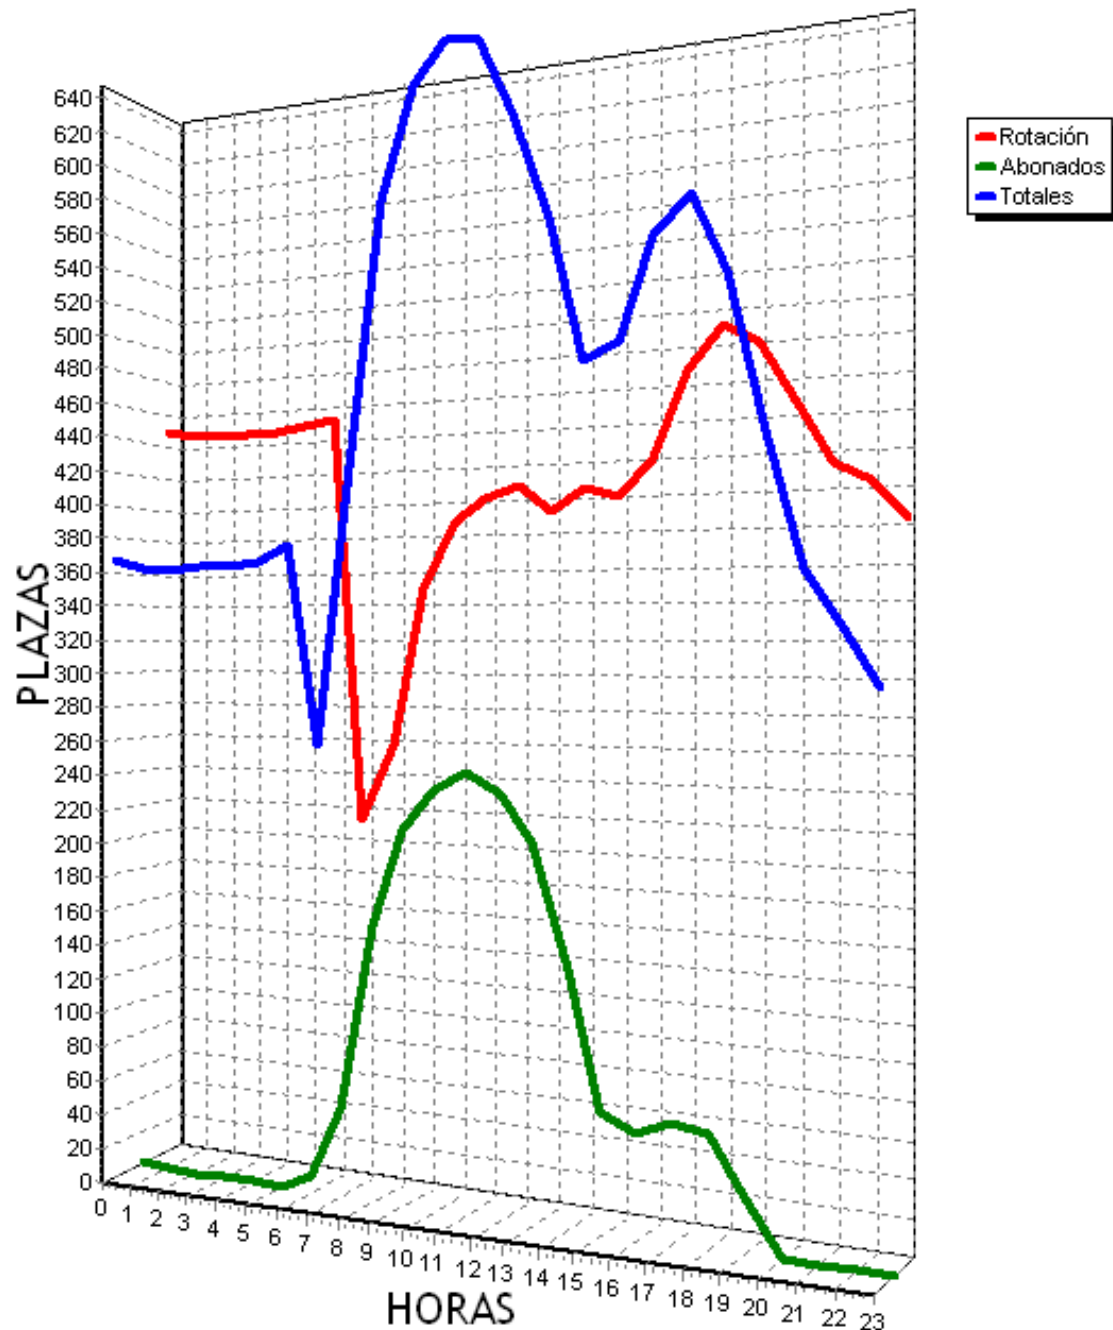

PLAZAS TOTALES DEL PARKING = 719

HORA	ROTACION	ABONADOS	TOTALES
0	450 62%	1 0%	368 51%
1	446 62%	0 0%	362 50%
2	445 61%	0 0%	361 50%
3	445 61%	1 0%	362 50%
4	445 61%	1 0%	362 50%
5	447 62%	1 0%	364 50%
6	449 62%	9 1%	374 52%
7	215 29%	52 7%	261 36%
8	259 36%	158 21%	416 57%
9	350 48%	213 29%	562 78%
10	387 53%	237 32%	623 86%
11	400 55%	246 34%	646 89%
12	407 56%	236 32%	644 89%
13	392 54%	209 29%	601 83%
14	403 56%	141 19%	544 75%
15	399 55%	67 9%	467 64%
16	418 58%	58 8%	476 66%
17	465 64%	66 9%	530 73%
18	488 67%	62 8%	550 76%
19	478 66%	30 4%	508 70%
20	445 61%	1 0%	427 59%
21	413 57%	0 0%	356 49%
22	403 56%	0 0%	328 45%
23	383 53%	0 0%	297 41%
TOTALES	9832	1789	10789