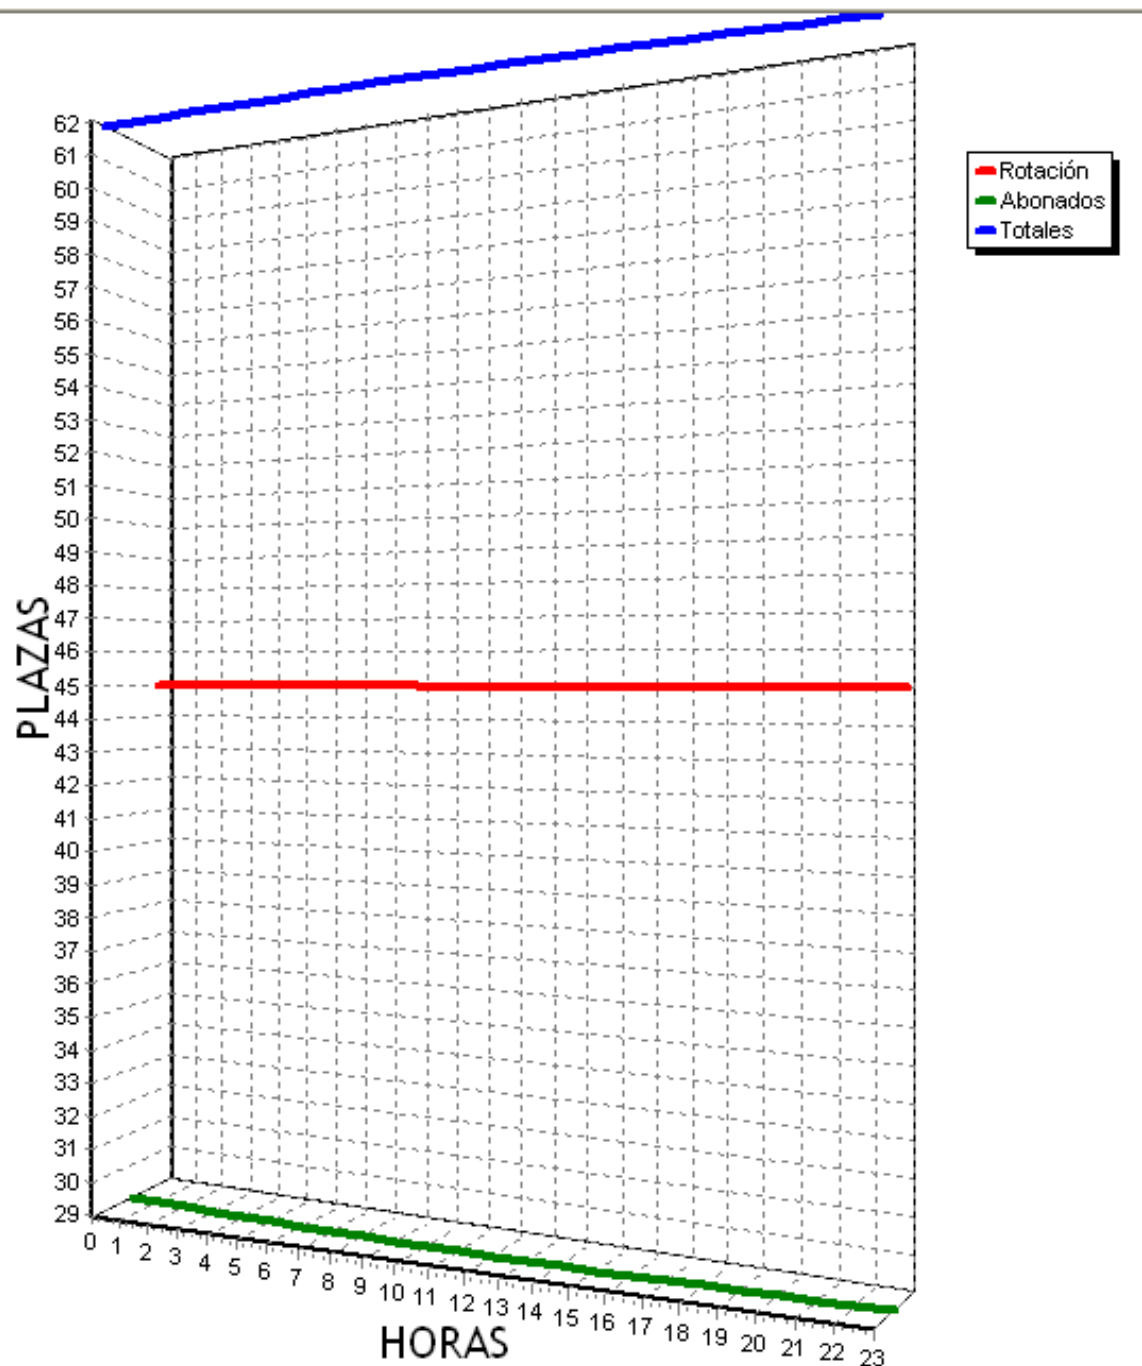

PLAZAS TOTALES DEL PARKING = 719

HORA	ROTACION	ABONADOS	TOTALES
0	45	29	74
1	45	30	75
2	45	31	76
3	45	32	77
4	45	33	78
5	45	34	79
6	45	35	80
7	45	36	81
8	45	37	82
9	45	38	83
10	45	39	84
11	45	40	85
12	45	41	86
13	45	42	87
14	45	43	88
15	45	44	89
16	45	45	90
17	45	46	91
18	45	47	92
19	45	48	93
20	45	49	94
21	45	50	95
22	45	51	96
23	45	62	107
TOTALES	1080	696	1488