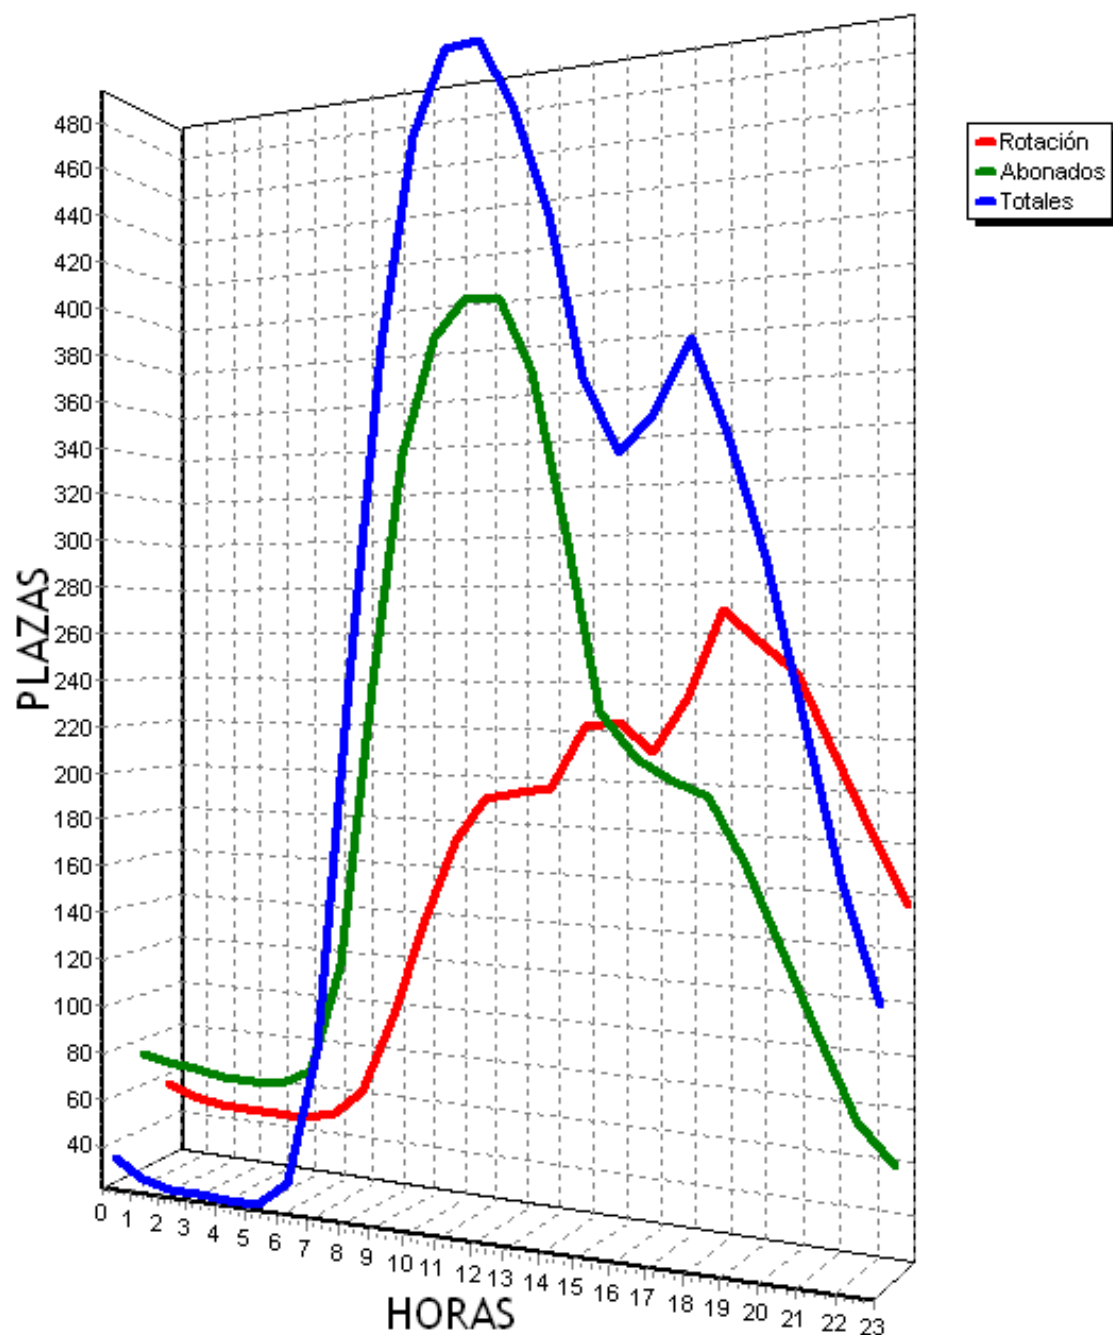

PLAZAS TOTALES DEL PARKING = 719

HORA	ROTACION	ABONADOS	TOTALES
0	55 7%	73 10%	32 4%
1	51 7%	71 9%	25 3%
2	50 6%	70 9%	23 3%
3	50 6%	68 9%	23 3%
4	50 6%	68 9%	22 3%
5	50 6%	68 9%	22 3%
6	53 7%	76 10%	33 4%
7	64 8%	122 16%	90 12%
8	98 13%	239 33%	241 33%
9	138 19%	334 46%	376 52%
10	174 24%	381 52%	459 63%
11	191 26%	396 55%	491 68%
12	195 27%	394 54%	493 68%
13	197 27%	364 50%	465 64%
14	222 30%	295 41%	422 58%
15	225 31%	229 31%	357 49%
16	213 29%	211 29%	329 45%
17	234 32%	204 28%	342 47%
18	269 37%	197 27%	371 51%
19	257 35%	173 24%	334 46%
20	244 33%	140 19%	288 40%
21	215 29%	109 15%	228 31%
22	185 25%	79 10%	169 23%
23	158 21%	64 8%	126 17%
TOTALES	3638	4425	5761