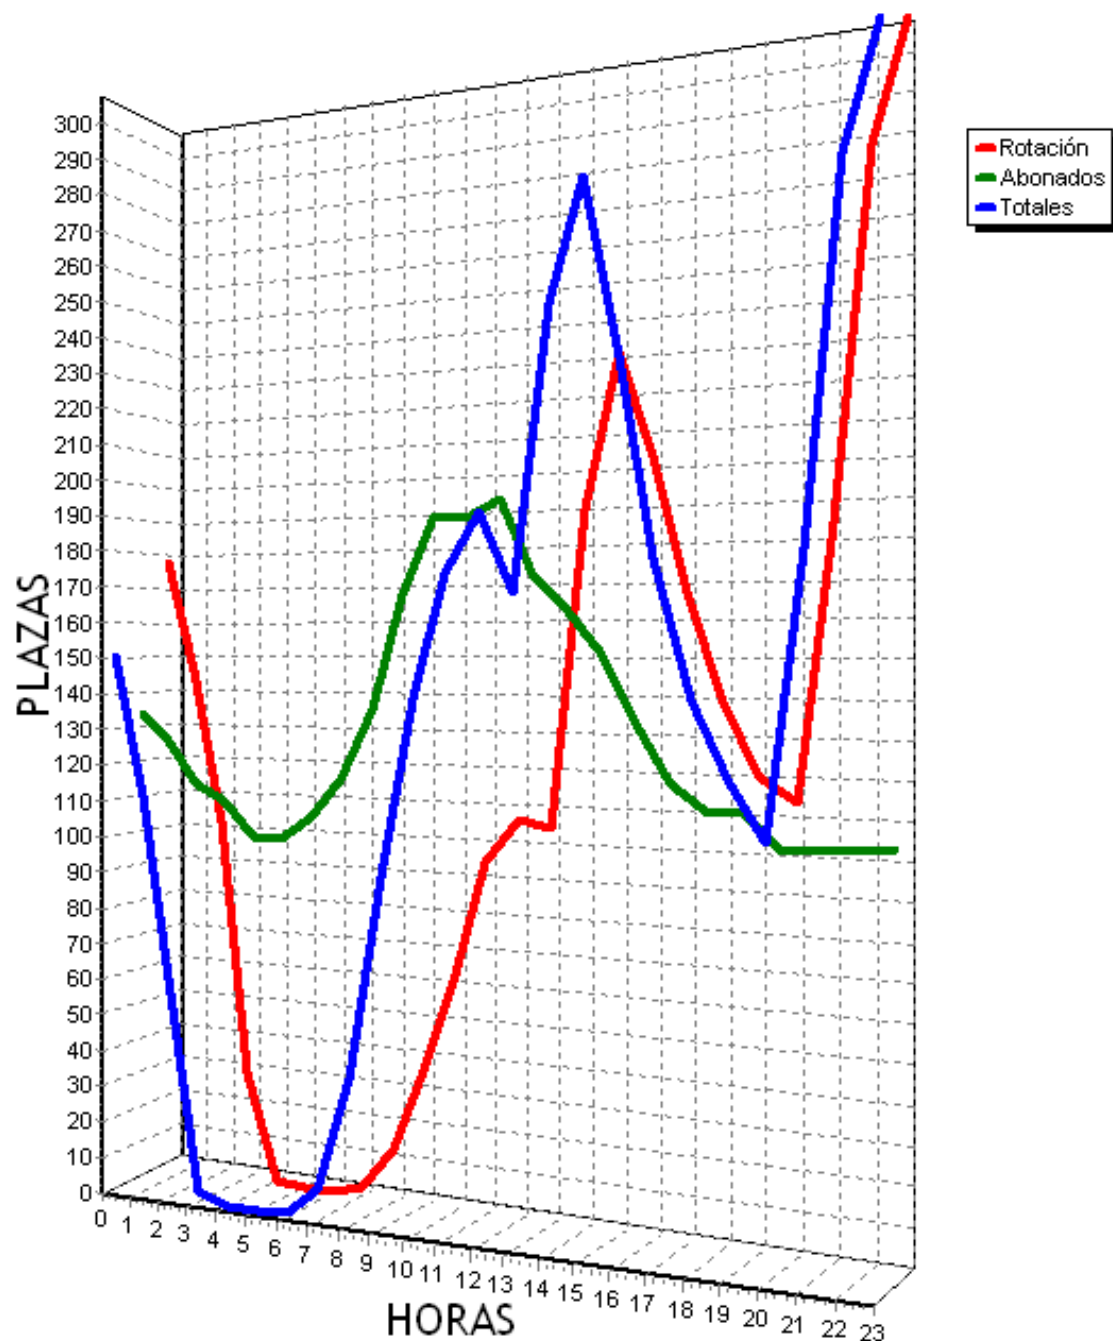

PLAZAS TOTALES DEL PARKING = 719

HORA	ROTACION		ABONADOS		TOTALES	
0	178	24%	134	18%	151	21%
1	146	20%	126	17%	111	15%
2	102	14%	114	15%	56	7%
3	30	4%	110	15%	3	0%
4	0	0%	100	13%	0	0%
5	0	0%	100	13%	0	0%
6	0	0%	106	14%	1	0%
7	3	0%	117	16%	9	1%
8	14	1%	136	18%	39	5%
9	37	5%	167	23%	93	12%
10	64	8%	188	26%	140	19%
11	95	13%	187	26%	172	23%
12	107	14%	192	26%	188	26%
13	105	14%	172	23%	167	23%
14	189	26%	162	22%	240	33%
15	230	31%	152	21%	271	37%
16	202	28%	134	18%	225	31%
17	167	23%	119	16%	175	24%
18	139	19%	112	15%	140	19%
19	120	16%	112	15%	121	16%
20	114	15%	103	14%	106	14%
21	184	25%	104	14%	177	24%
22	277	38%	104	14%	270	37%
23	307	42%	105	14%	301	41%
TOTALES	2810		3156		3156