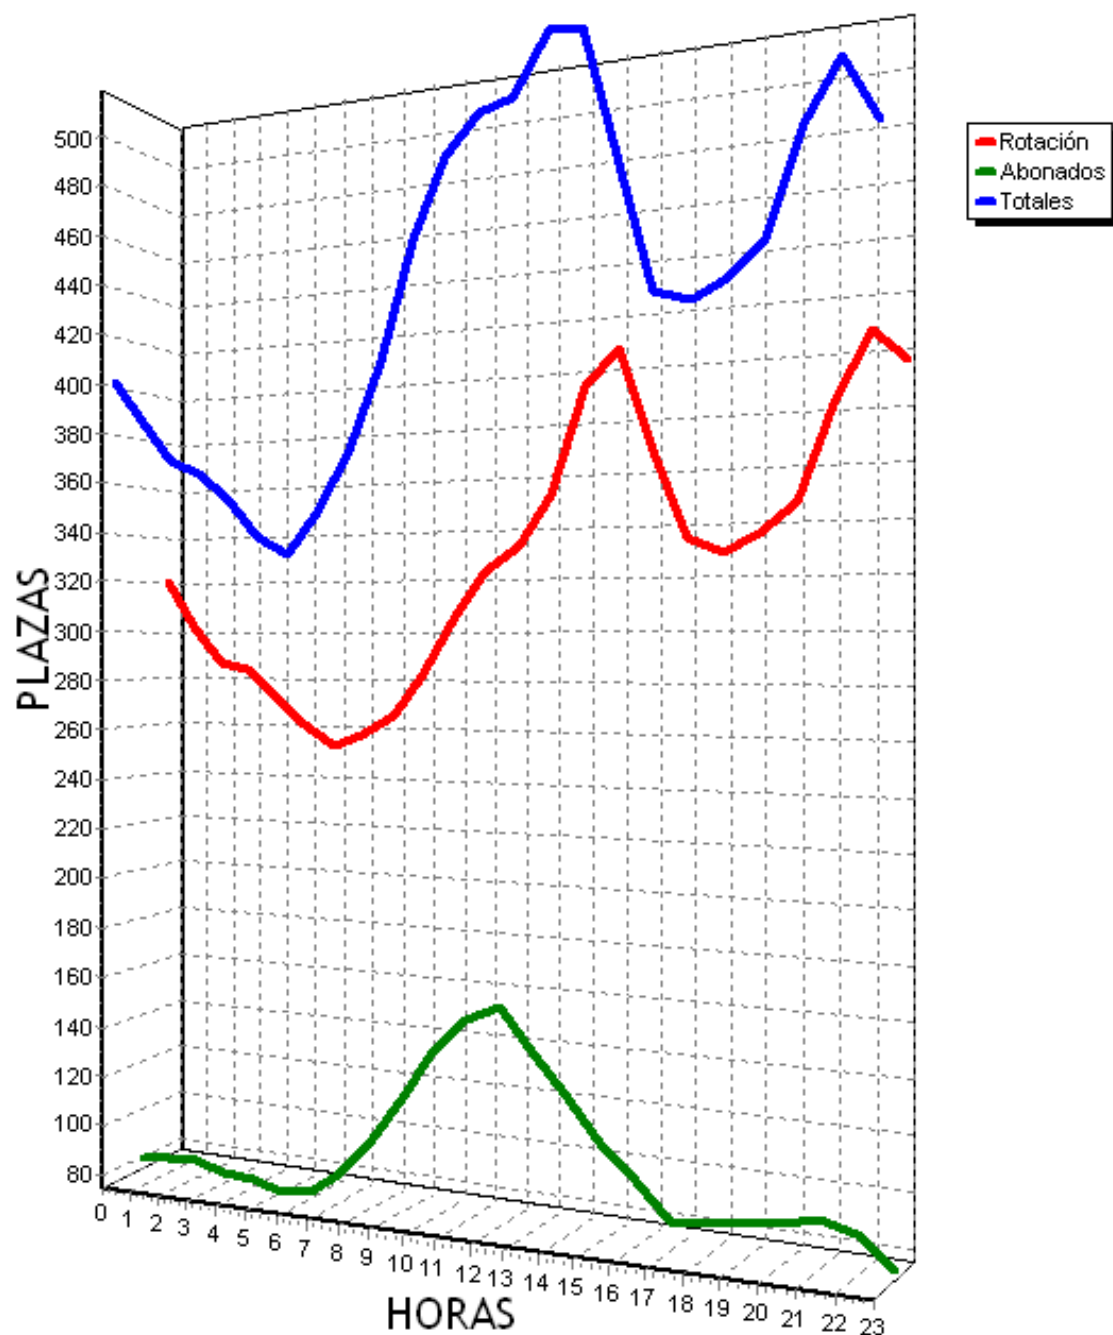

PLAZAS TOTALES DEL PARKING = 719

HORA	ROTACION		ABONADOS		TOTALES	
0	321	44%	80	11%	401	55%
1	302	42%	81	11%	384	53%
2	287	39%	82	11%	368	51%
3	284	39%	79	10%	363	50%
4	273	37%	79	10%	352	48%
5	262	36%	75	10%	337	46%
6	253	35%	77	10%	330	45%
7	258	35%	87	12%	345	47%
8	266	36%	102	14%	369	51%
9	283	39%	119	16%	402	55%
10	306	42%	140	19%	446	62%
11	323	44%	152	21%	476	66%
12	333	46%	158	21%	491	68%
13	352	48%	142	19%	495	68%
14	392	54%	126	17%	518	72%
15	406	56%	111	15%	517	71%
16	367	51%	99	13%	467	64%
17	334	46%	86	11%	420	58%
18	329	45%	87	12%	416	57%
19	335	46%	89	12%	423	58%
20	346	48%	90	12%	436	60%
21	381	52%	93	12%	474	65%
22	407	56%	89	12%	496	68%
23	395	54%	78	10%	473	65%
TOTALES	7795		2401		10199