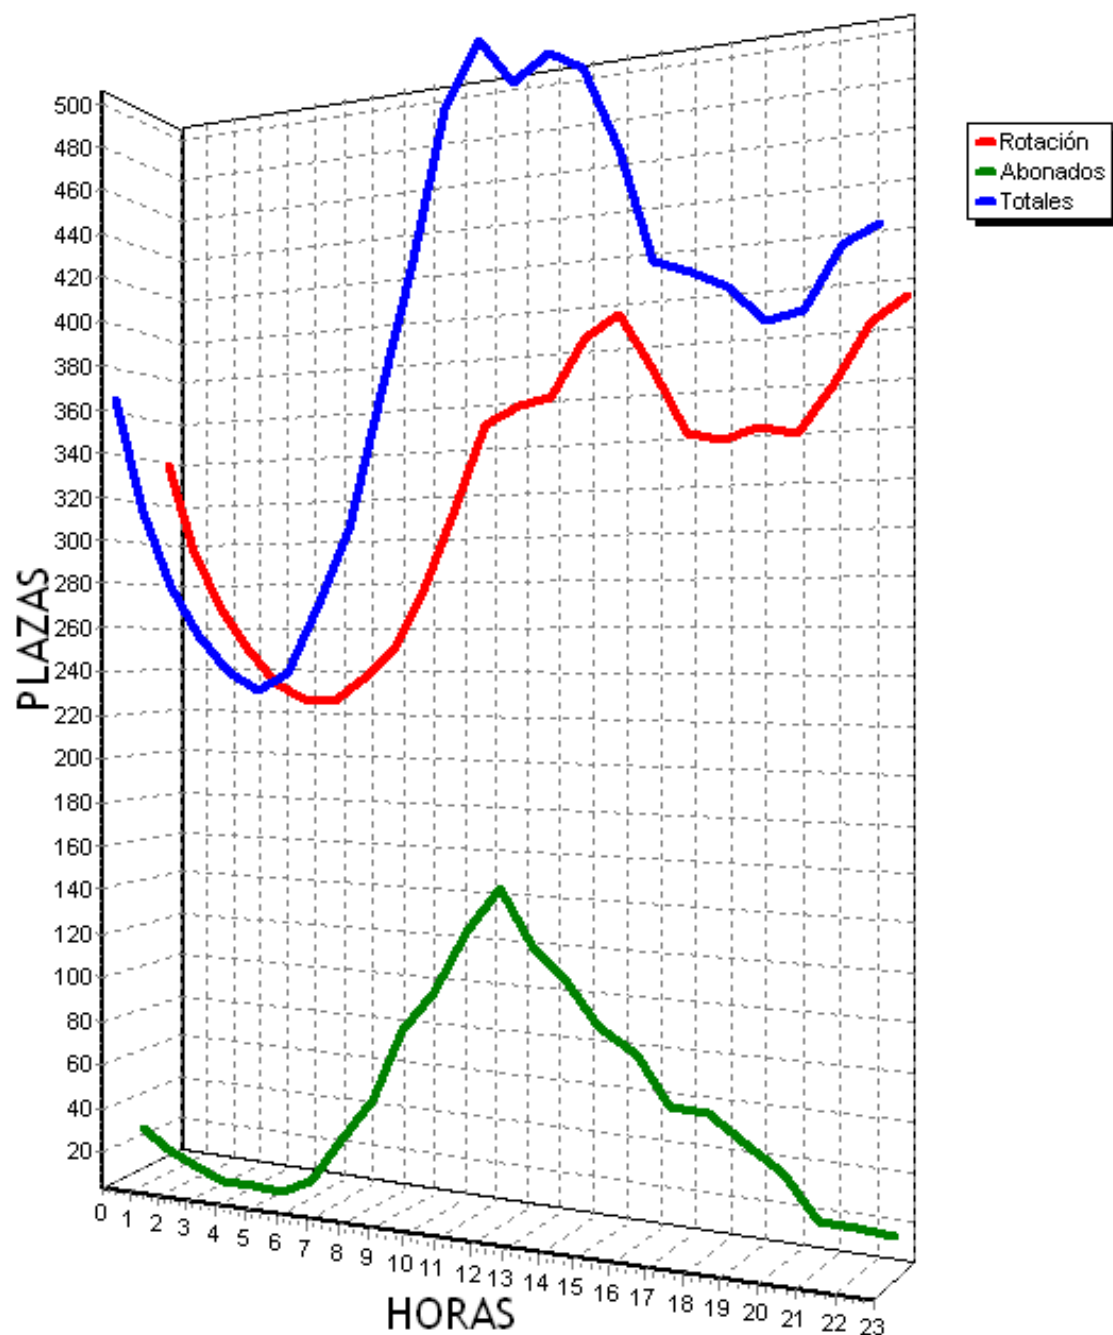

PLAZAS TOTALES DEL PARKING = 719

HORA	ROTACION	ABONADOS	TOTALES
0	339 47%	24 3%	365 50%
1	296 41%	16 2%	313 43%
2	269 37%	9 1%	279 38%
3	250 34%	5 0%	256 35%
4	234 32%	5 0%	240 33%
5	227 31%	4 0%	232 32%
6	226 31%	11 1%	239 33%
7	236 32%	32 4%	269 37%
8	250 34%	51 7%	302 42%
9	277 38%	83 11%	360 50%
10	312 43%	102 14%	415 57%
11	349 48%	129 17%	478 66%
12	356 49%	148 20%	505 70%
13	359 49%	125 17%	485 67%
14	384 53%	110 15%	495 68%
15	393 54%	93 12%	487 67%
16	369 51%	83 11%	453 63%
17	341 47%	63 8%	406 56%
18	337 46%	62 8%	401 55%
19	342 47%	51 7%	394 54%
20	338 47%	41 5%	379 52%
21	358 49%	24 3%	383 53%
22	383 53%	23 3%	407 56%
23	392 54%	21 2%	414 57%
TOTALES	7617	1315	8957