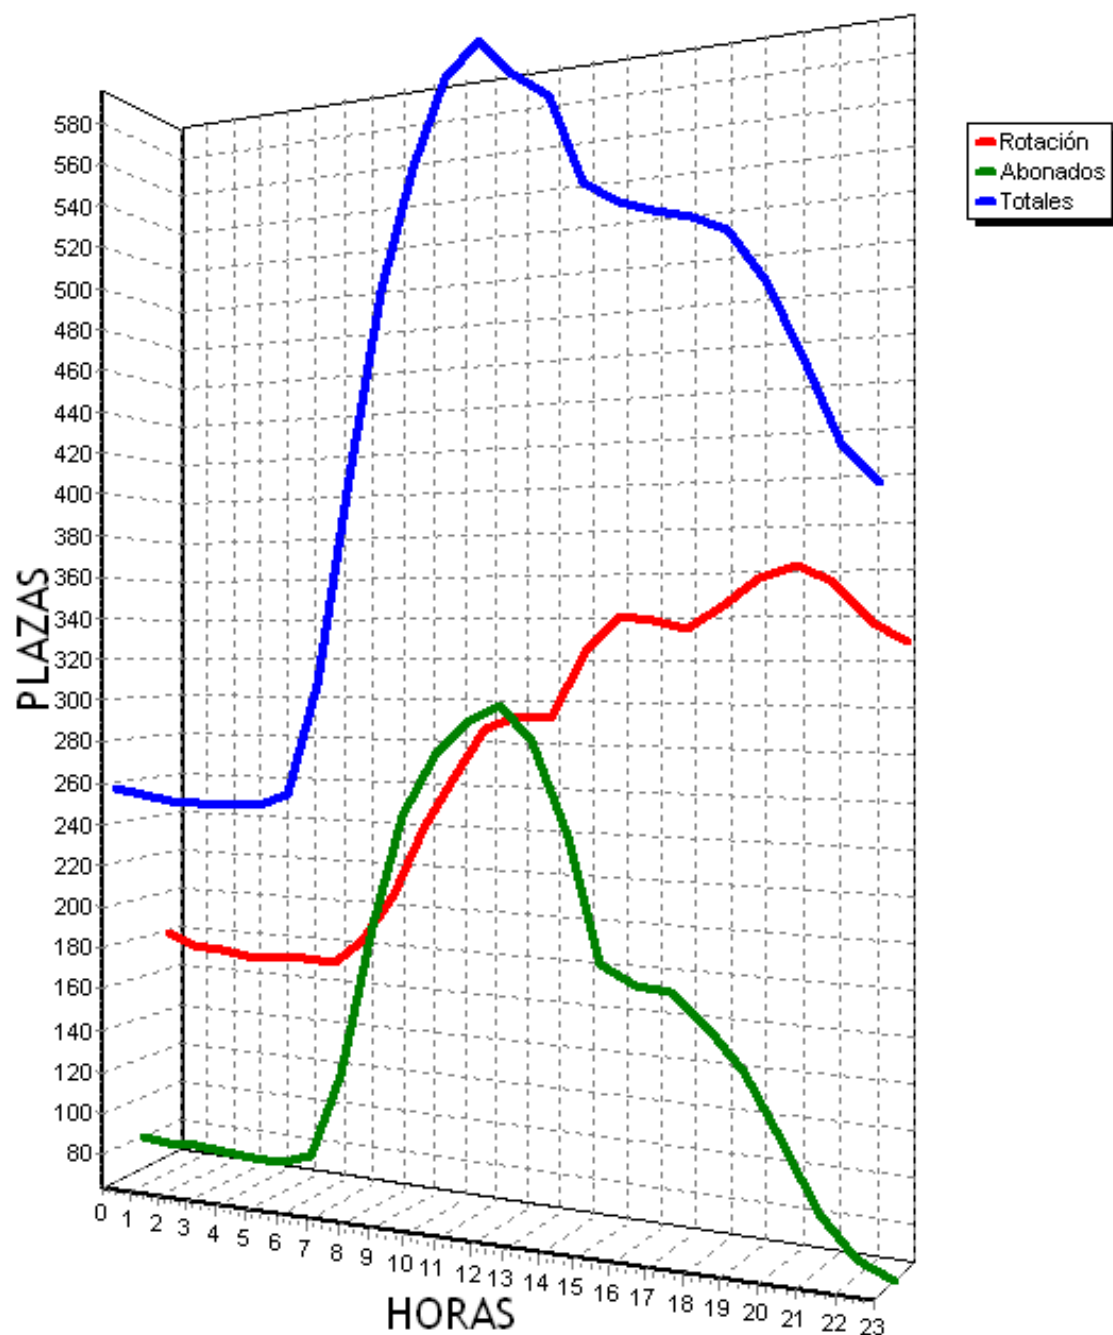

PLAZAS TOTALES DEL PARKING = 719

HORA	ROTACION	ABONADOS	TOTALES
0	178	80	257
1	174	79	254
2	173	80	252
3	172	79	251
4	172	79	251
5	173	79	252
6	173	84	258
7	184	124	309
8	208	195	403
9	240	247	487
10	265	276	541
11	288	292	580
12	295	299	595
13	294	284	578
14	324	242	567
15	340	186	527
16	338	178	517
17	334	176	512
18	345	162	508
19	356	144	501
20	362	116	479
21	354	89	445
22	337	71	409
23	329	64	394
TOTALES	6408	3705	10127