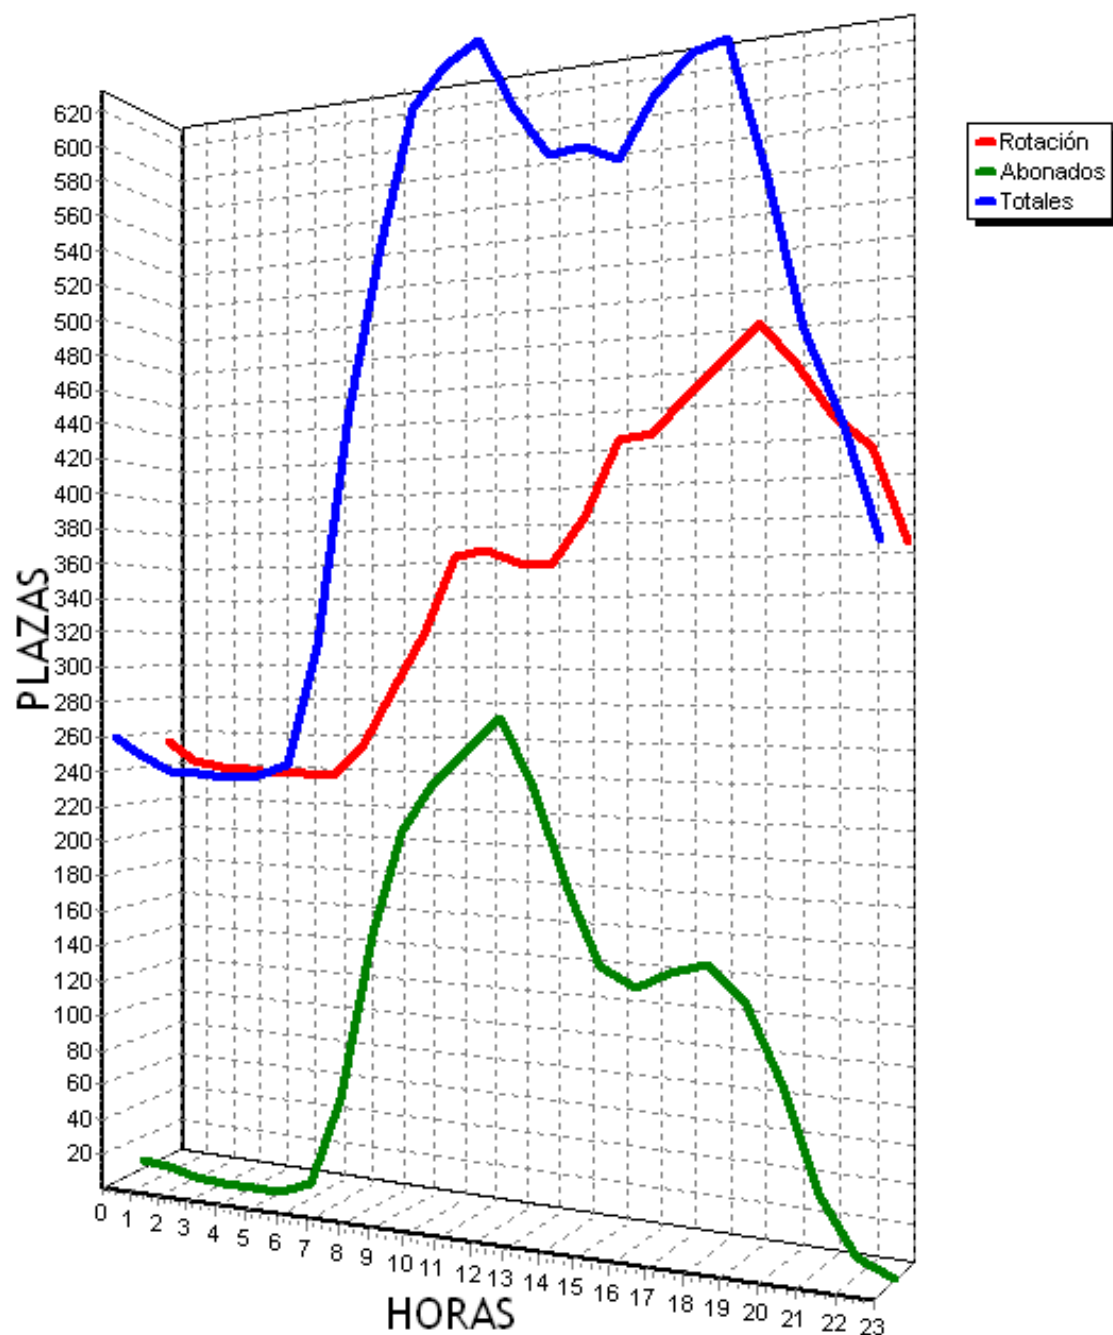

PLAZAS TOTALES DEL PARKING = 719

HORA	ROTACION	ABONADOS	TOTALES
0	215 29%	45 6%	259 36%
1	201 27%	45 6%	246 34%
2	193 26%	45 6%	238 33%
3	187 26%	45 6%	231 32%
4	186 25%	44 6%	231 32%
5	186 25%	45 6%	232 32%
6	187 26%	51 7%	238 33%
7	199 27%	90 12%	289 40%
8	222 30%	161 22%	383 53%
9	253 35%	209 29%	462 64%
10	287 39%	241 33%	528 73%
11	318 44%	246 34%	564 78%
12	322 44%	247 34%	568 78%
13	299 41%	217 30%	516 71%
14	306 42%	164 22%	470 65%
15	323 44%	129 17%	452 62%
16	330 45%	115 15%	445 61%
17	348 48%	137 19%	485 67%
18	378 52%	154 21%	532 73%
19	399 55%	129 17%	528 73%
20	377 52%	82 11%	459 63%
21	347 48%	44 6%	392 54%
22	336 46%	22 3%	358 49%
23	287 39%	10 1%	298 41%
TOTALES	6686	2717	9404