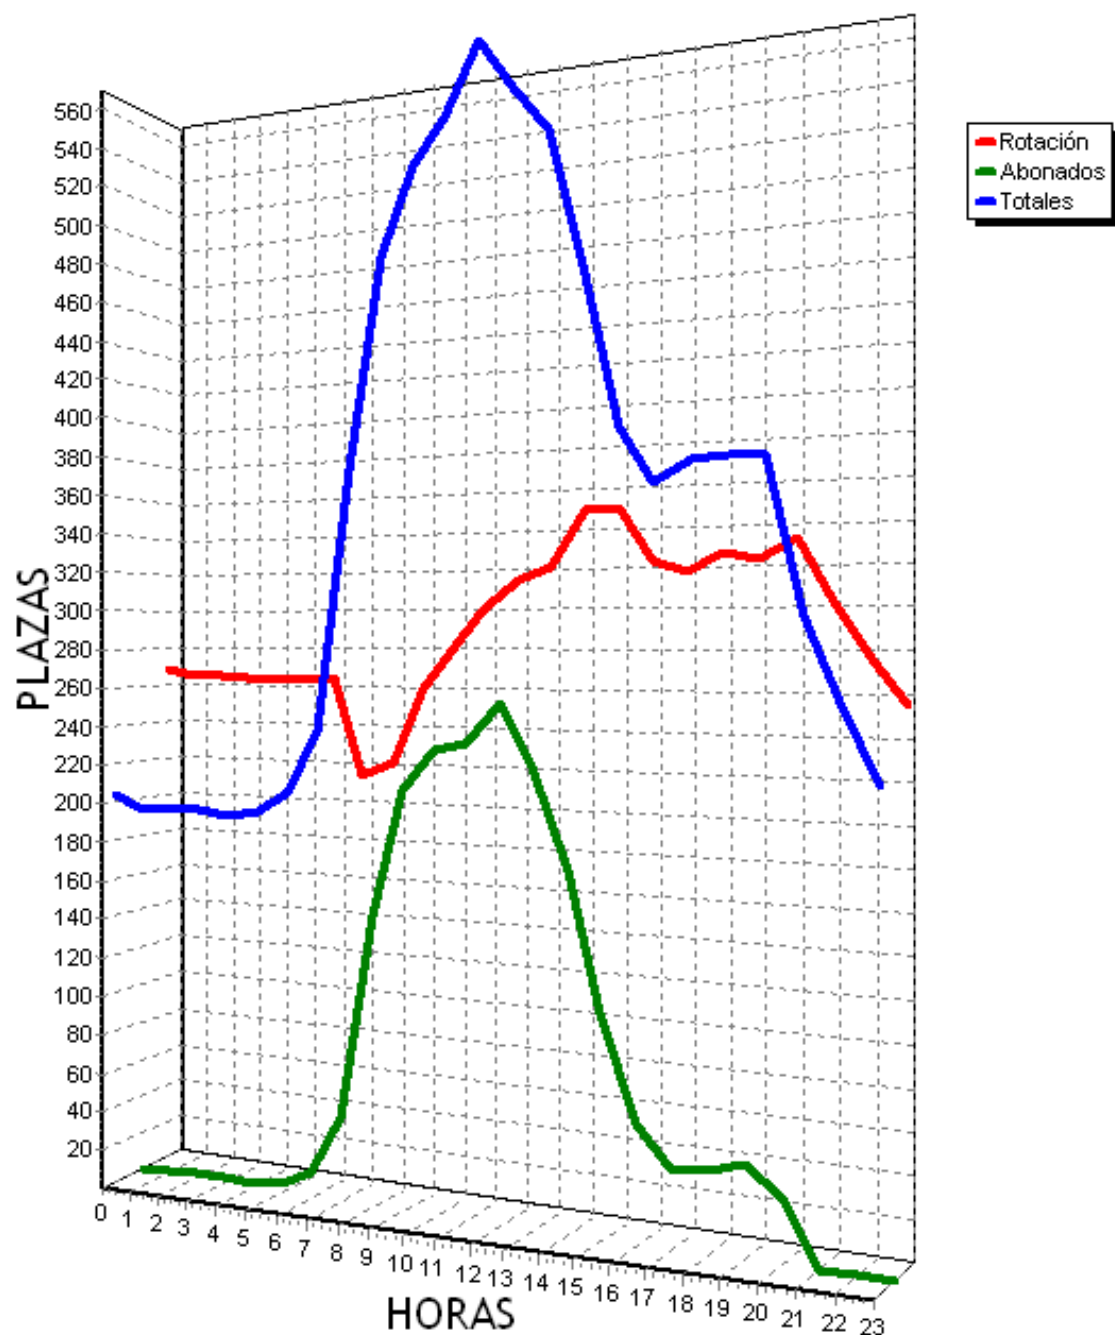

PLAZAS TOTALES DEL PARKING = 719

HORA	ROTACION	ABONADOS	TOTALES
0	269 37%	1 0%	204 28%
1	266 36%	2 0%	197 27%
2	266 36%	4 0%	199 27%
3	265 36%	4 0%	198 27%
4	264 36%	3 0%	196 27%
5	264 36%	6 0%	199 27%
6	265 36%	14 1%	209 29%
7	215 29%	43 5%	240 33%
8	222 30%	147 20%	368 51%
9	261 36%	210 29%	471 65%
10	282 39%	230 31%	512 71%
11	301 41%	234 32%	535 74%
12	314 43%	255 35%	569 79%
13	320 44%	224 31%	545 75%
14	348 48%	175 24%	523 72%
15	349 48%	108 15%	458 63%
16	322 44%	59 8%	382 53%
17	317 44%	39 5%	357 49%
18	326 45%	40 5%	367 51%
19	322 44%	45 6%	368 51%
20	333 46%	31 4%	367 51%
21	302 42%	1 0%	295 41%
22	276 38%	1 0%	256 35%
23	256 35%	1 0%	221 30%
TOTALES	6925	1877	8236