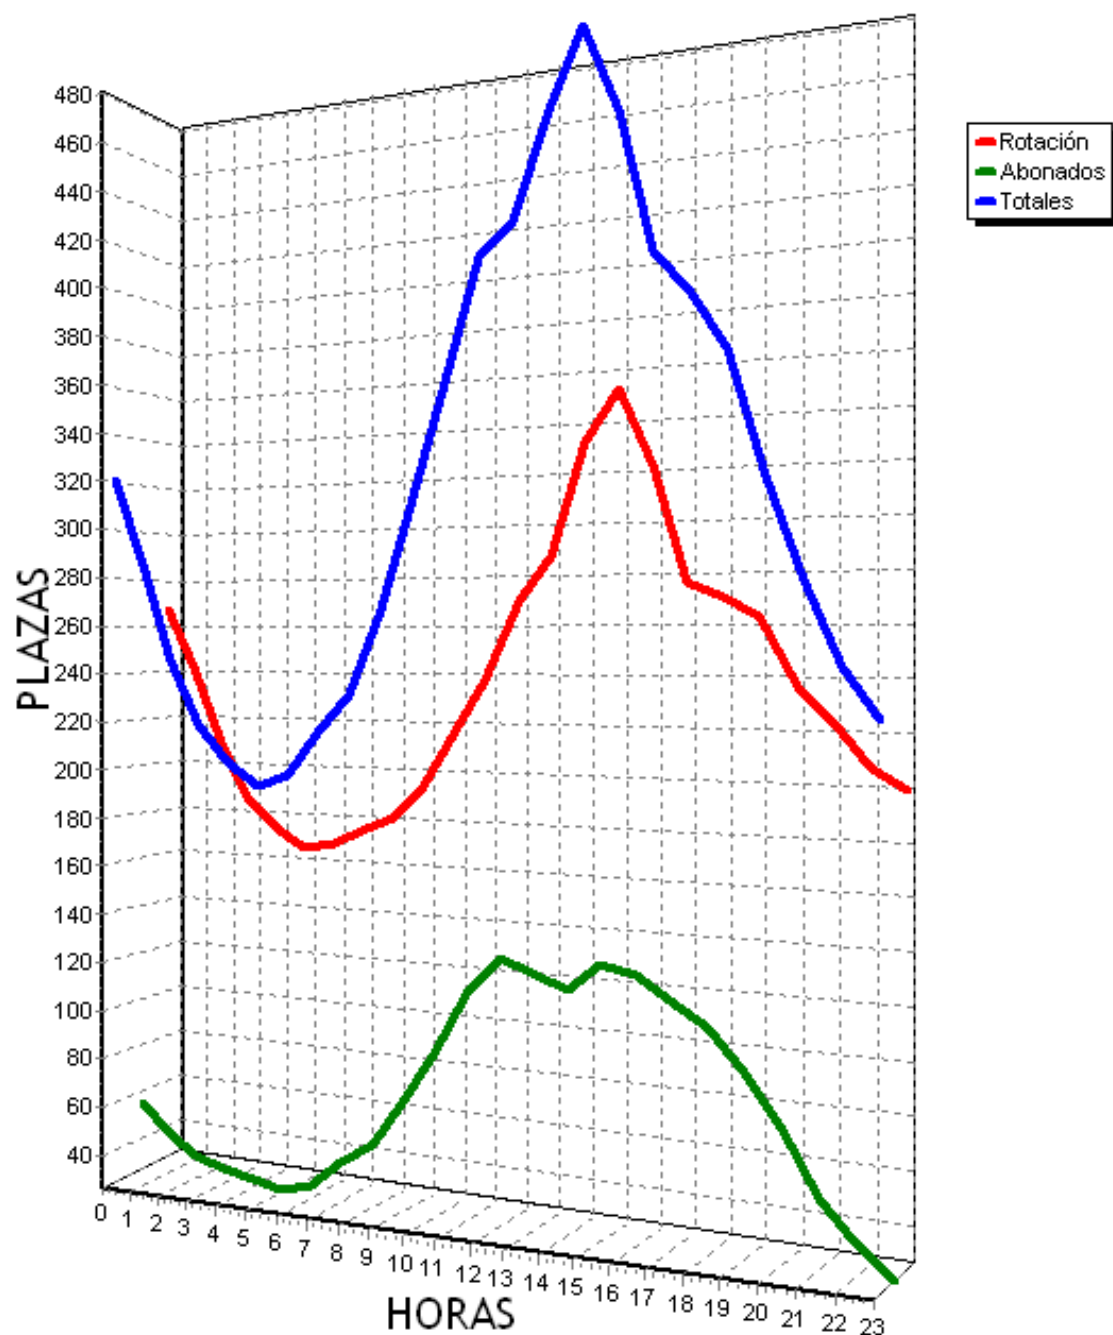

PLAZAS TOTALES DEL PARKING = 719

HORA	ROTACION		ABONADOS		TOTALES	
0	267	37%	55	7%	321	44%
1	242	33%	44	6%	285	39%
2	209	29%	37	5%	245	34%
3	187	26%	33	4%	219	30%
4	174	24%	31	4%	204	28%
5	167	23%	29	4%	195	27%
6	169	23%	32	4%	200	27%
7	175	24%	43	5%	217	30%
8	181	25%	52	7%	232	32%
9	194	26%	71	9%	265	36%
10	218	30%	92	12%	309	42%
11	238	33%	116	16%	352	48%
12	269	37%	131	18%	399	55%
13	286	39%	126	17%	411	57%
14	331	46%	121	16%	451	62%
15	351	48%	131	18%	481	66%
16	320	44%	129	17%	448	62%
17	276	38%	120	16%	395	54%
18	270	37%	111	15%	379	52%
19	263	36%	96	13%	358	49%
20	237	32%	76	10%	312	43%
21	223	31%	53	7%	275	38%
22	207	28%	38	5%	244	33%
23	200	27%	27	3%	226	31%
TOTALES	5654		1794		7423