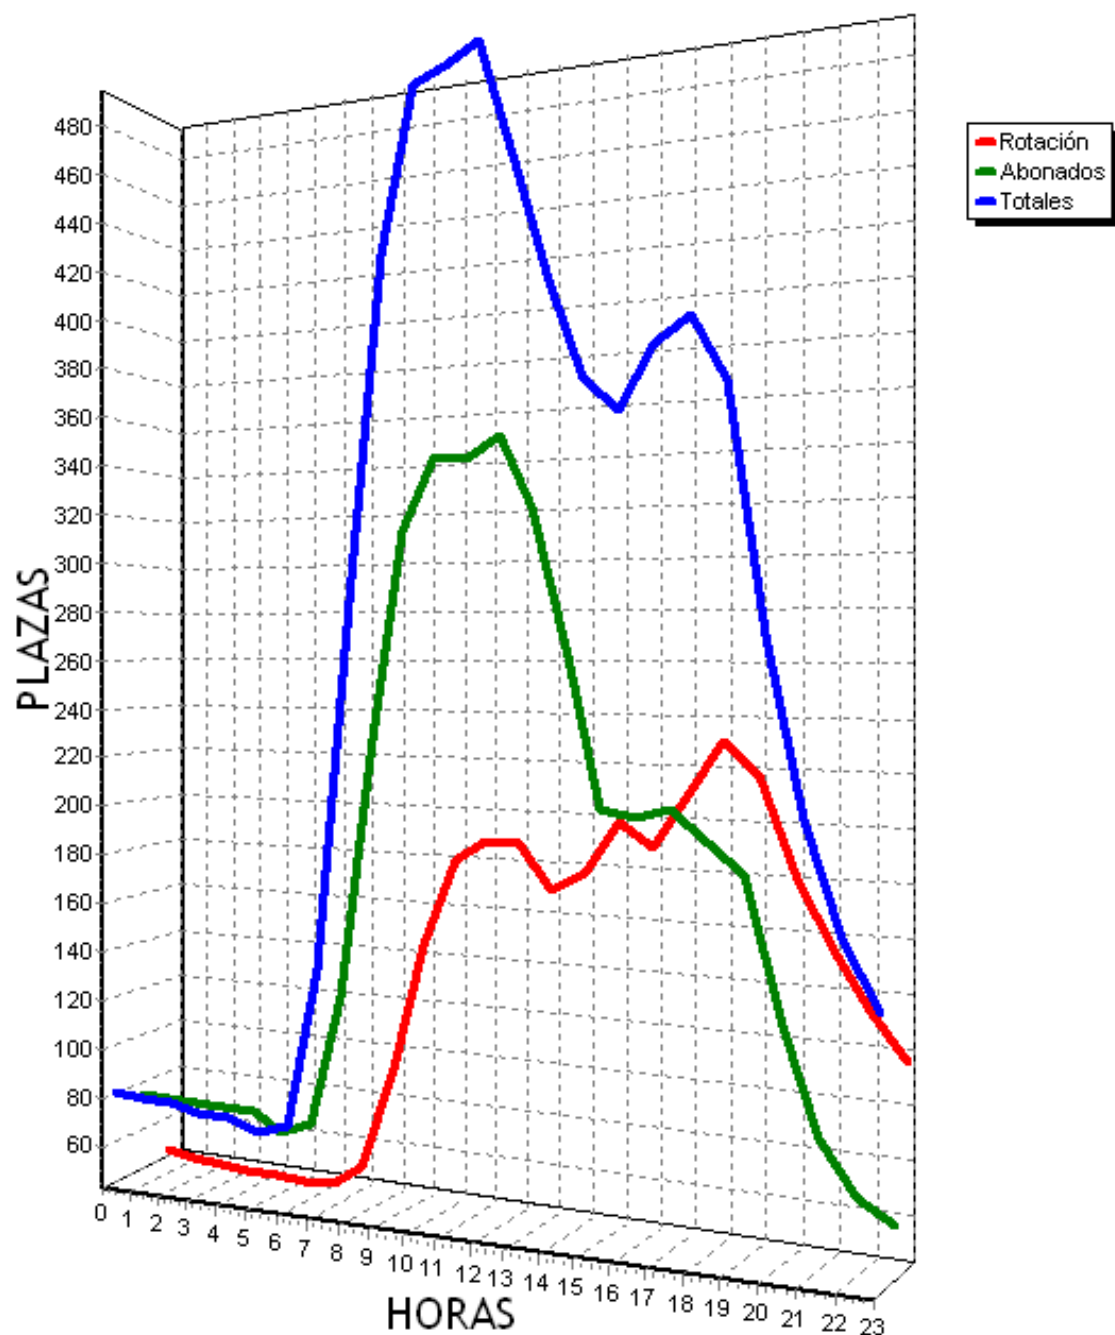

PLAZAS TOTALES DEL PARKING = 719

HORA	ROTACION		ABONADOS		TOTALES	
0	46	6%	74	10%	80	11%
1	45	6%	74	10%	79	10%
2	44	6%	75	10%	79	10%
3	43	5%	74	10%	77	10%
4	43	5%	74	10%	77	10%
5	43	5%	68	9%	72	10%
6	44	6%	73	10%	77	10%
7	53	7%	126	17%	139	19%
8	94	13%	229	31%	283	39%
9	146	20%	311	43%	417	57%
10	180	25%	340	47%	480	66%
11	188	26%	338	47%	486	67%
12	188	26%	347	48%	494	68%
13	171	23%	318	44%	449	62%
14	179	24%	262	36%	401	55%
15	199	27%	205	28%	364	50%
16	190	26%	202	28%	352	48%
17	209	29%	206	28%	375	52%
18	231	32%	194	26%	385	53%
19	218	30%	183	25%	361	50%
20	180	25%	130	18%	270	37%
21	155	21%	90	12%	205	28%
22	134	18%	70	9%	164	22%
23	117	16%	62	8%	139	19%
TOTALES	3140		4125		6305