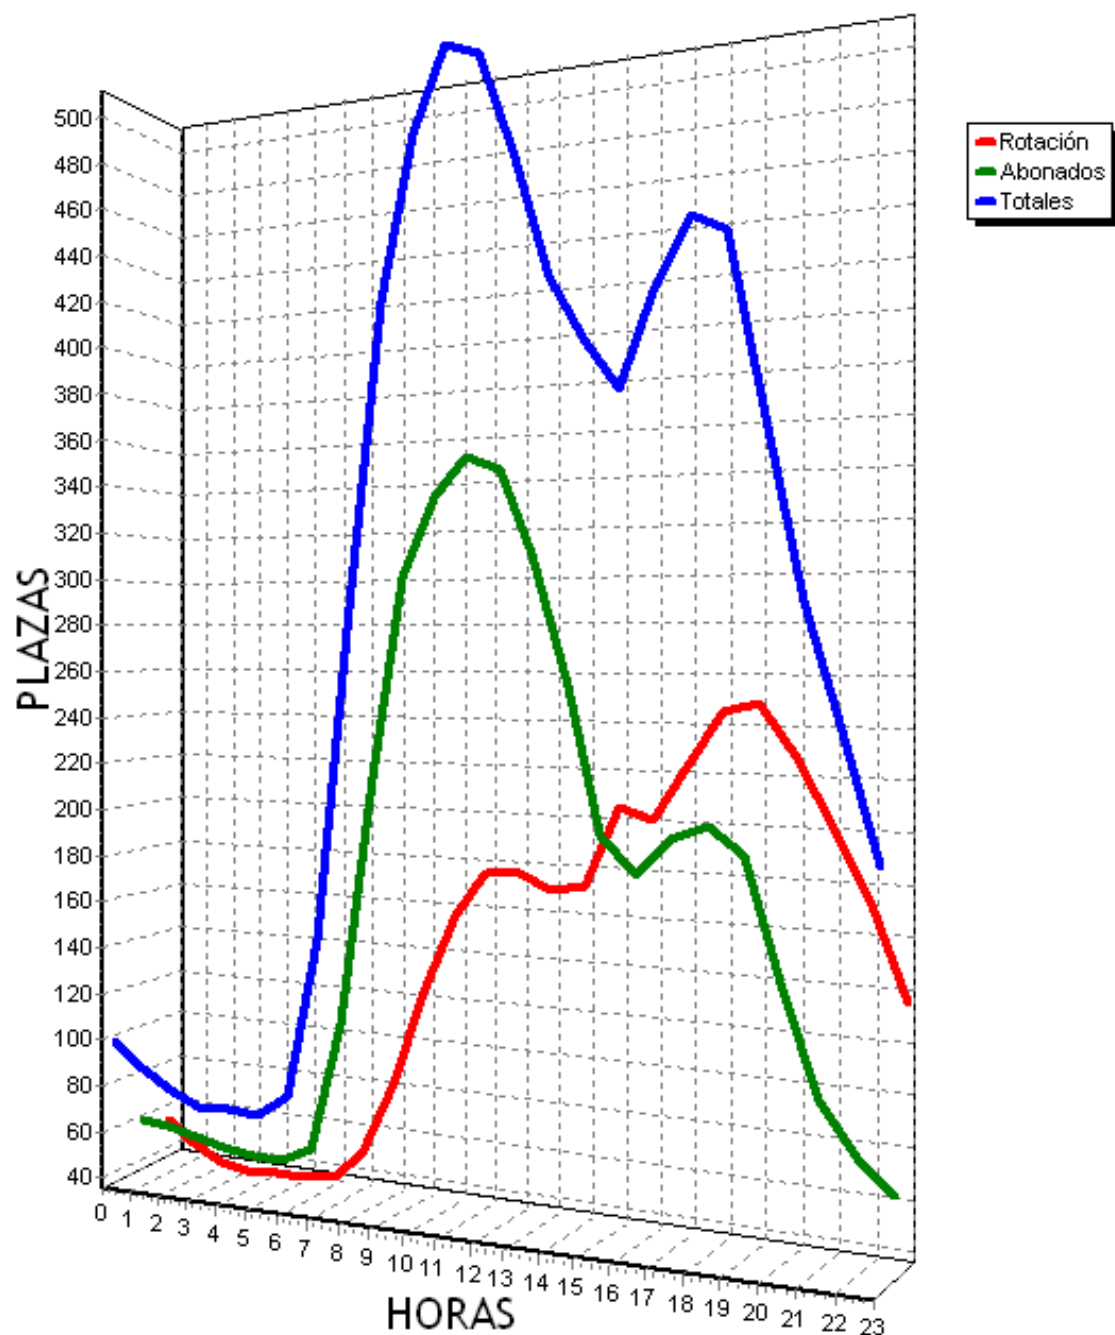

PLAZAS TOTALES DEL PARKING = 719

HORA	ROTACION	ABONADOS	TOTALES
0	53 7%	58 8%	98 13%
1	44 6%	57 7%	87 12%
2	38 5%	55 7%	80 11%
3	36 5%	51 7%	74 10%
4	38 5%	50 6%	75 10%
5	38 5%	50 6%	74 10%
6	39 5%	56 7%	83 11%
7	52 7%	111 15%	150 20%
8	83 11%	216 30%	286 39%
9	124 17%	299 41%	410 57%
10	158 21%	332 46%	477 66%
11	176 24%	348 48%	511 71%
12	177 24%	342 47%	506 70%
13	171 23%	307 42%	465 64%
14	174 24%	255 35%	415 57%
15	206 28%	197 27%	390 54%
16	202 28%	181 25%	370 51%
17	223 31%	196 27%	406 56%
18	245 34%	202 28%	434 60%
19	249 34%	191 26%	427 59%
20	228 31%	141 19%	356 49%
21	201 27%	100 13%	288 40%
22	172 23%	80 11%	240 33%
23	137 19%	67 9%	191 26%
TOTALES	3264	3942	6893