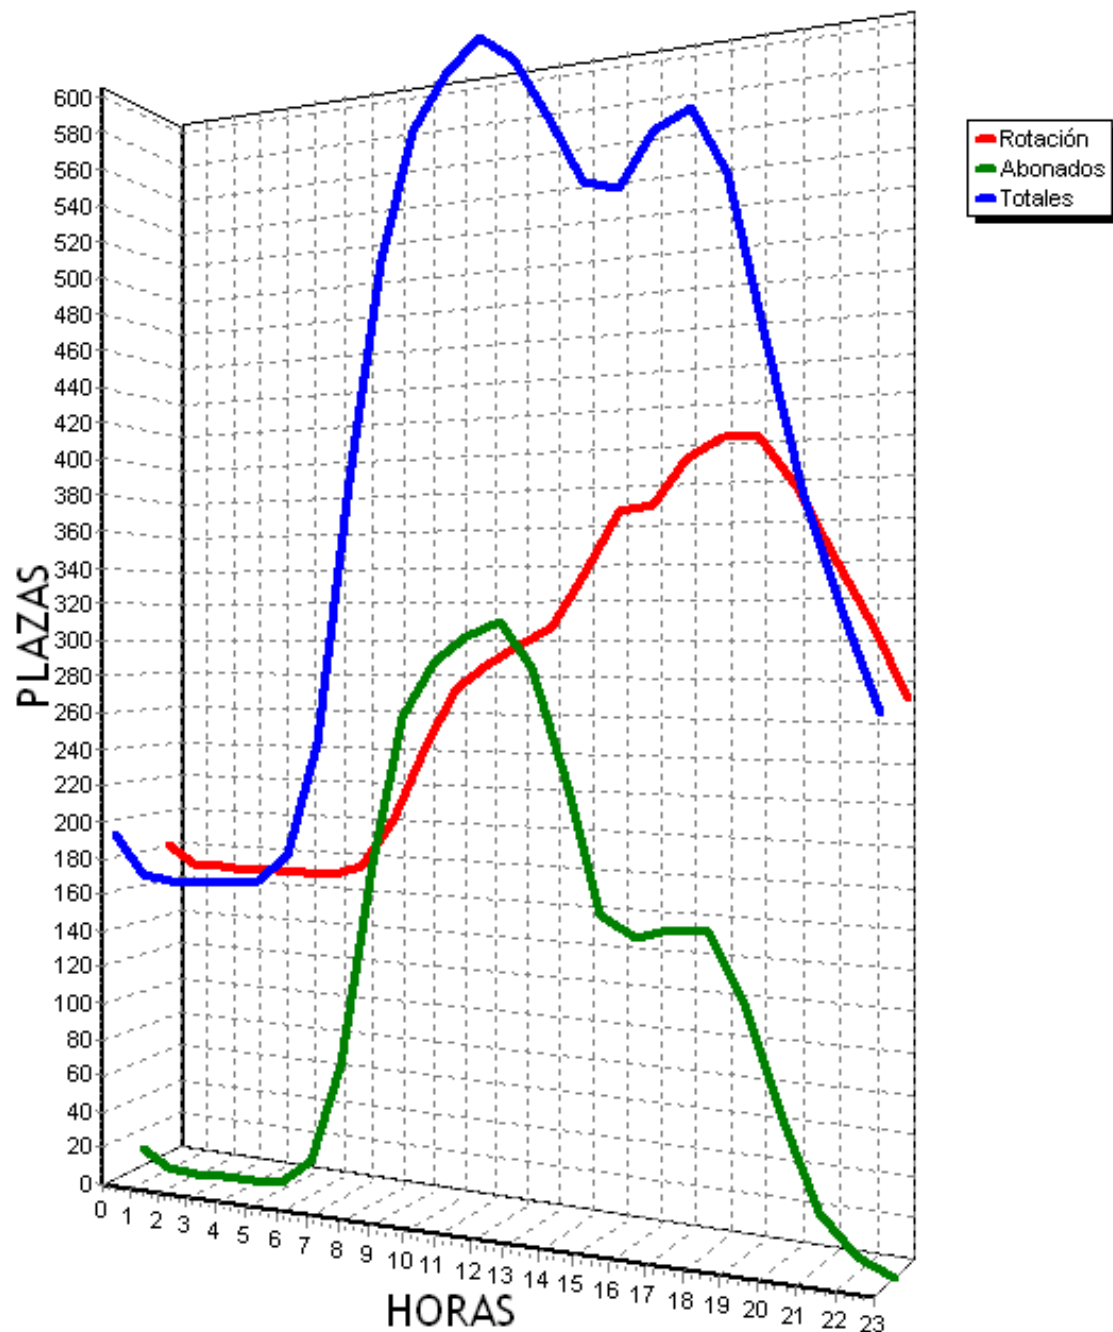

PLAZAS TOTALES DEL PARKING = 719

HORA	ROTACION		ABONADOS		TOTALES	
0	181	25%	10	1%	191	26%
1	170	23%	1	0%	171	23%
2	170	23%	1	0%	169	23%
3	169	23%	2	0%	169	23%
4	170	23%	2	0%	170	23%
5	170	23%	4	0%	172	23%
6	170	23%	18	2%	186	25%
7	176	24%	72	10%	246	34%
8	203	28%	182	25%	383	53%
9	240	33%	259	36%	497	69%
10	274	38%	289	40%	561	78%
11	286	39%	302	42%	587	81%
12	298	41%	309	42%	604	84%
13	306	42%	286	39%	590	82%
14	335	46%	226	31%	559	77%
15	367	51%	162	22%	526	73%
16	369	51%	152	21%	520	72%
17	392	54%	157	21%	547	76%
18	402	55%	157	21%	556	77%
19	401	55%	124	17%	522	72%
20	375	52%	70	9%	443	61%
21	342	47%	27	3%	368	51%
22	308	42%	8	1%	314	43%
23	272	37%	0	0%	267	37%
TOTALES	6546		2820		9318