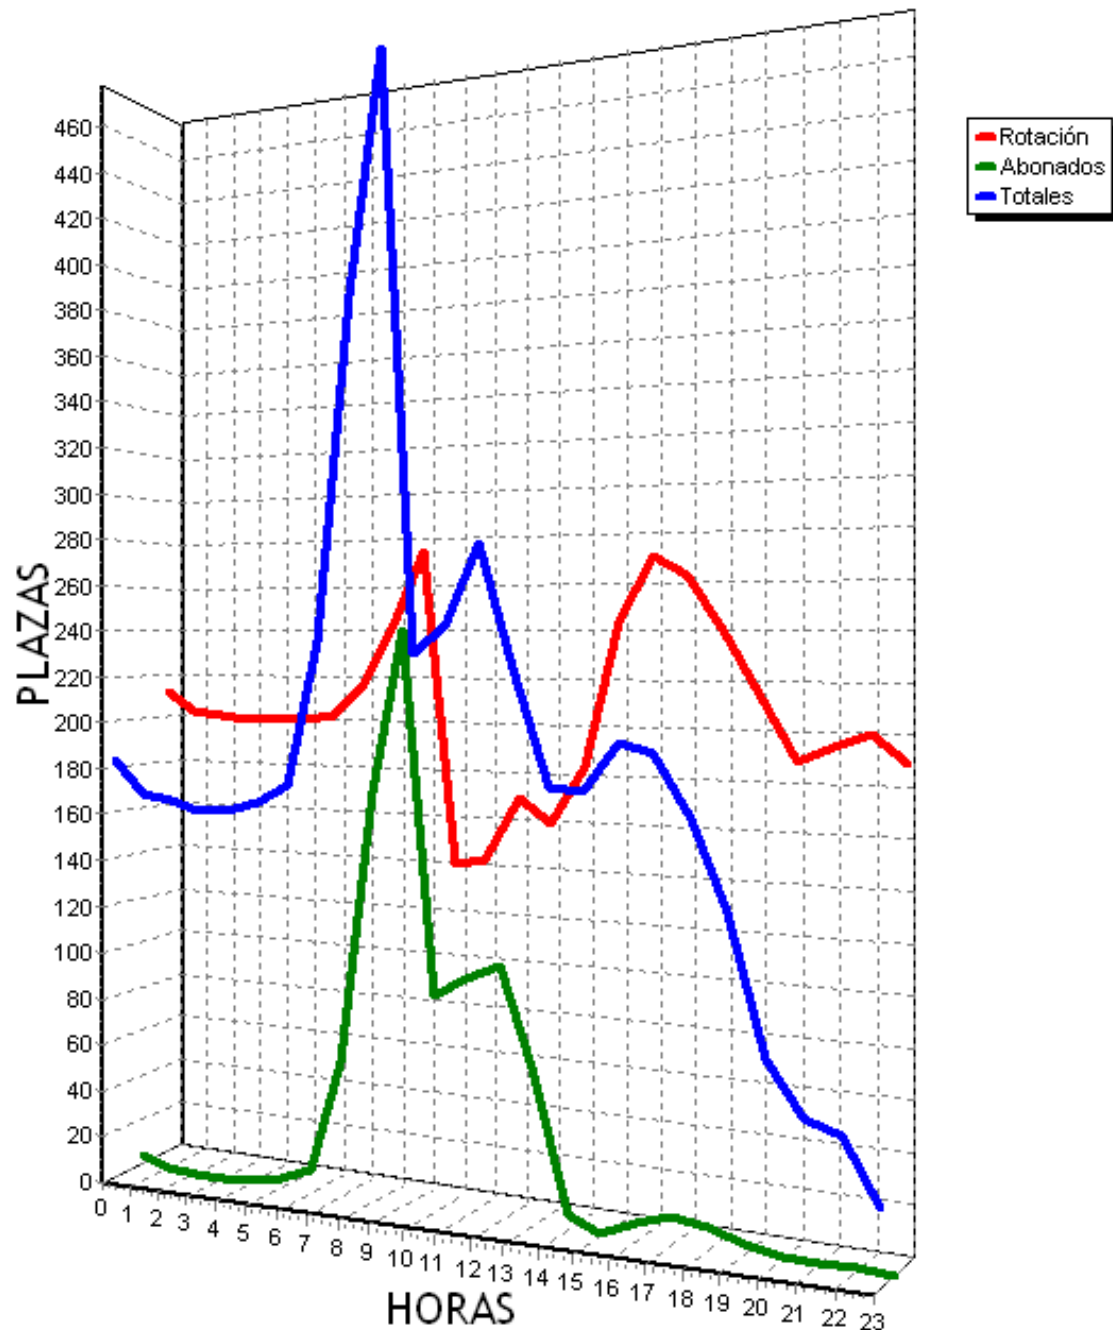

PLAZAS TOTALES DEL PARKING = 719

HORA	ROTACION	ABONADOS	TOTALES
0	212 29%	4 0%	183 25%
1	204 28%	0 0%	169 23%
2	202 28%	0 0%	167 23%
3	200 27%	0 0%	163 22%
4	200 27%	1 0%	164 22%
5	201 27%	4 0%	168 23%
6	203 28%	10 1%	176 24%
7	216 30%	58 8%	236 32%
8	243 33%	172 23%	378 52%
9	274 38%	240 33%	477 66%
10	142 19%	89 12%	231 32%
11	144 20%	98 13%	242 33%
12	171 23%	104 14%	275 38%
13	160 22%	64 8%	225 31%
14	185 25%	7 0%	179 24%
15	244 33%	1 0%	177 24%
16	270 37%	8 1%	197 27%
17	262 36%	12 1%	193 26%
18	240 33%	9 1%	168 23%
19	216 30%	4 0%	134 18%
20	189 26%	2 0%	80 11%
21	195 27%	1 0%	59 8%
22	200 27%	1 0%	54 7%
23	189 26%	0 0%	29 4%
TOTALES	4962	889	4524