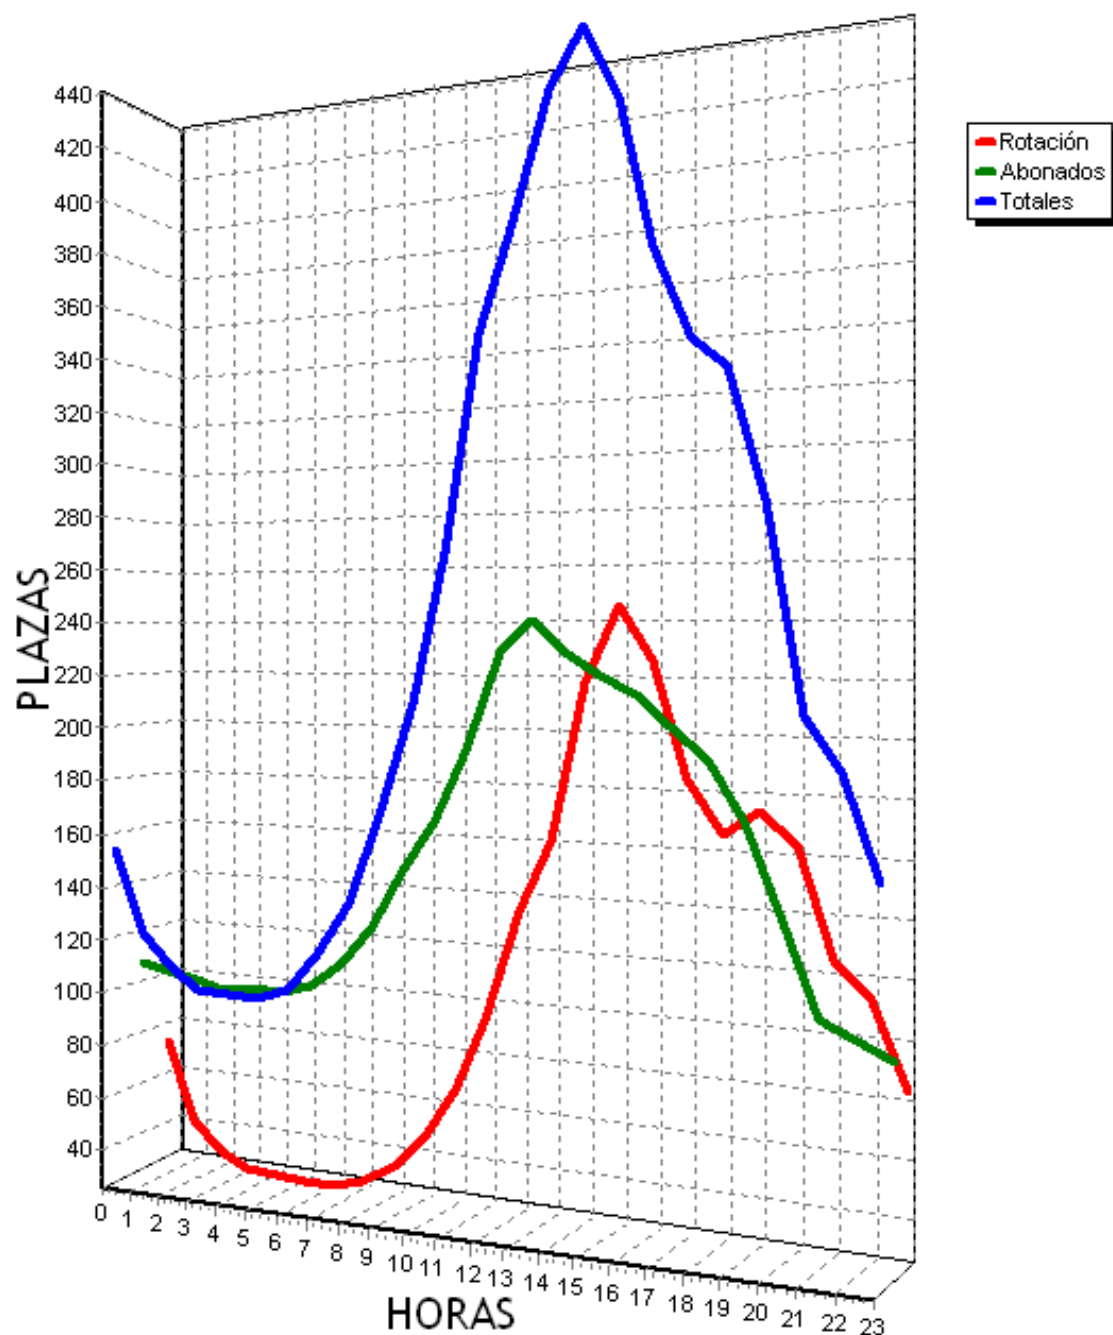

PLAZAS TOTALES DEL PARKING = 719

HORA	ROTACION		ABONADOS		TOTALES	
0	72	10%	107	14%	153	21%
1	42	5%	105	14%	122	16%
2	32	4%	103	14%	110	15%
3	27	3%	100	13%	103	14%
4	26	3%	101	14%	102	14%
5	26	3%	101	14%	102	14%
6	26	3%	105	14%	106	14%
7	30	4%	114	15%	120	16%
8	36	5%	129	17%	140	19%
9	49	6%	149	20%	173	24%
10	68	9%	168	23%	211	29%
11	95	13%	194	26%	264	36%
12	135	18%	229	31%	339	47%
13	161	22%	240	33%	377	52%
14	219	30%	228	31%	421	58%
15	245	34%	221	30%	441	61%
16	226	31%	214	29%	415	57%
17	185	25%	204	28%	364	50%
18	166	23%	193	26%	333	46%
19	175	24%	172	23%	323	44%
20	164	22%	140	19%	279	38%
21	126	17%	109	15%	209	29%
22	113	15%	103	14%	191	26%
23	84	11%	97	13%	156	21%
TOTALES	2528		3626		5554