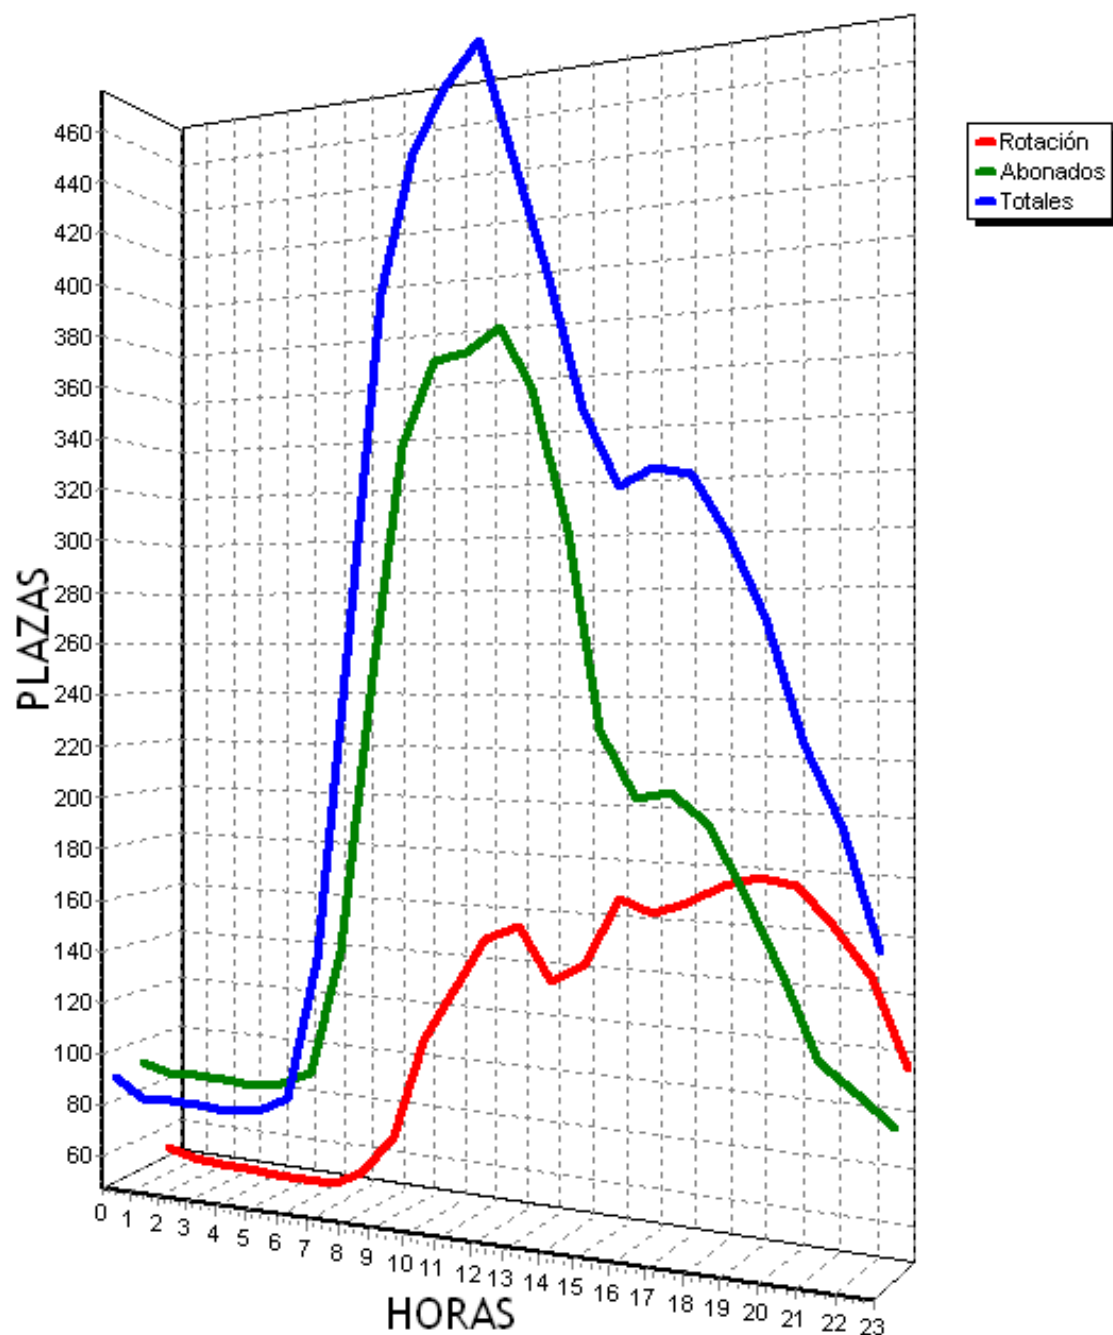

PLAZAS TOTALES DEL PARKING = 719

HORA	ROTACION	ABONADOS	TOTALES
0	52 7%	91 12%	89 12%
1	49 6%	88 12%	82 11%
2	49 6%	89 12%	83 11%
3	49 6%	89 12%	83 11%
4	48 6%	88 12%	82 11%
5	49 6%	90 12%	84 11%
6	49 6%	96 13%	90 12%
7	55 7%	143 19%	143 19%
8	71 9%	248 34%	264 36%
9	109 15%	334 46%	388 53%
10	130 18%	364 50%	438 60%
11	149 20%	366 50%	460 63%
12	155 21%	375 52%	475 66%
13	135 18%	352 48%	432 60%
14	143 19%	300 41%	388 53%
15	167 23%	229 31%	341 47%
16	163 22%	205 28%	314 43%
17	167 23%	208 28%	320 44%
18	174 24%	198 27%	318 44%
19	178 24%	174 24%	297 41%
20	176 24%	147 20%	268 37%
21	163 22%	119 16%	227 31%
22	146 20%	109 15%	200 27%
23	116 16%	99 13%	160 22%
TOTALES	2742	4601	6026