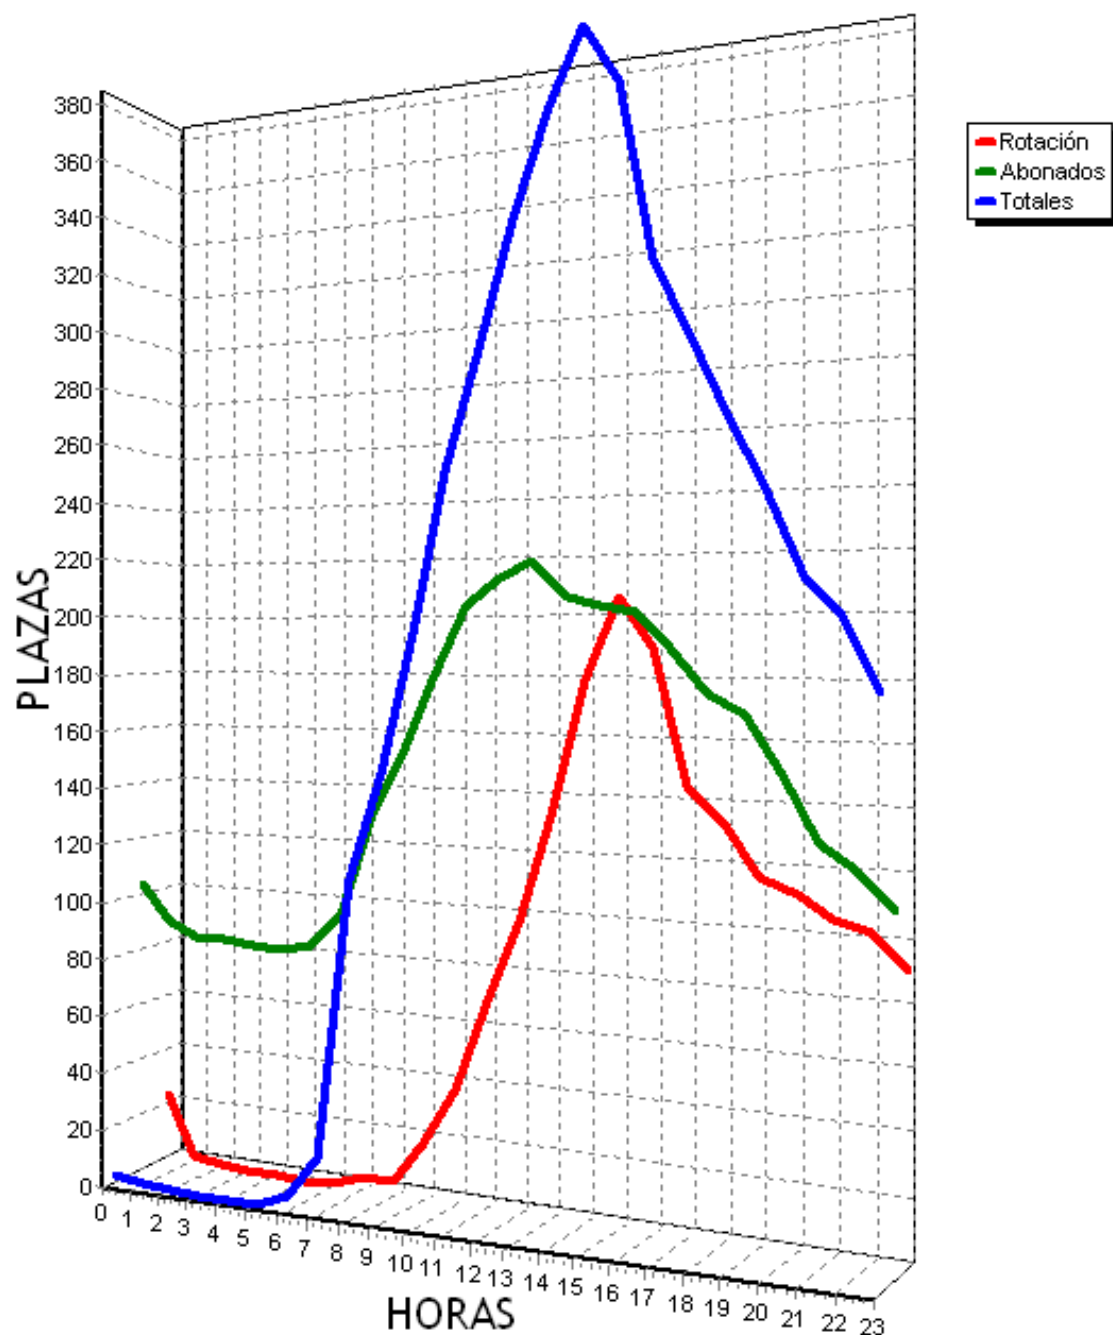

PLAZAS TOTALES DEL PARKING = 719

HORA	ROTACION		ABONADOS		TOTALES	
0	23	3%	103	14%	2	0%
1	2	0%	91	12%	1	0%
2	1	0%	86	11%	1	0%
3	0	0%	86	11%	0	0%
4	0	0%	85	11%	0	0%
5	0	0%	84	11%	0	0%
6	1	0%	87	12%	5	0%
7	5	0%	98	13%	19	2%
8	5	0%	133	18%	113	15%
9	19	2%	154	21%	148	20%
10	39	5%	180	25%	194	26%
11	68	9%	203	28%	246	34%
12	98	13%	212	29%	285	39%
13	134	18%	217	30%	325	45%
14	179	24%	206	28%	360	50%
15	206	28%	203	28%	384	53%
16	189	26%	201	27%	365	50%
17	145	20%	189	26%	309	42%
18	134	18%	175	24%	284	39%
19	117	16%	169	23%	260	36%
20	112	15%	150	20%	237	32%
21	105	14%	130	18%	211	29%
22	102	14%	122	16%	199	27%
23	91	12%	111	15%	176	24%
TOTALES	1775		3475		4124