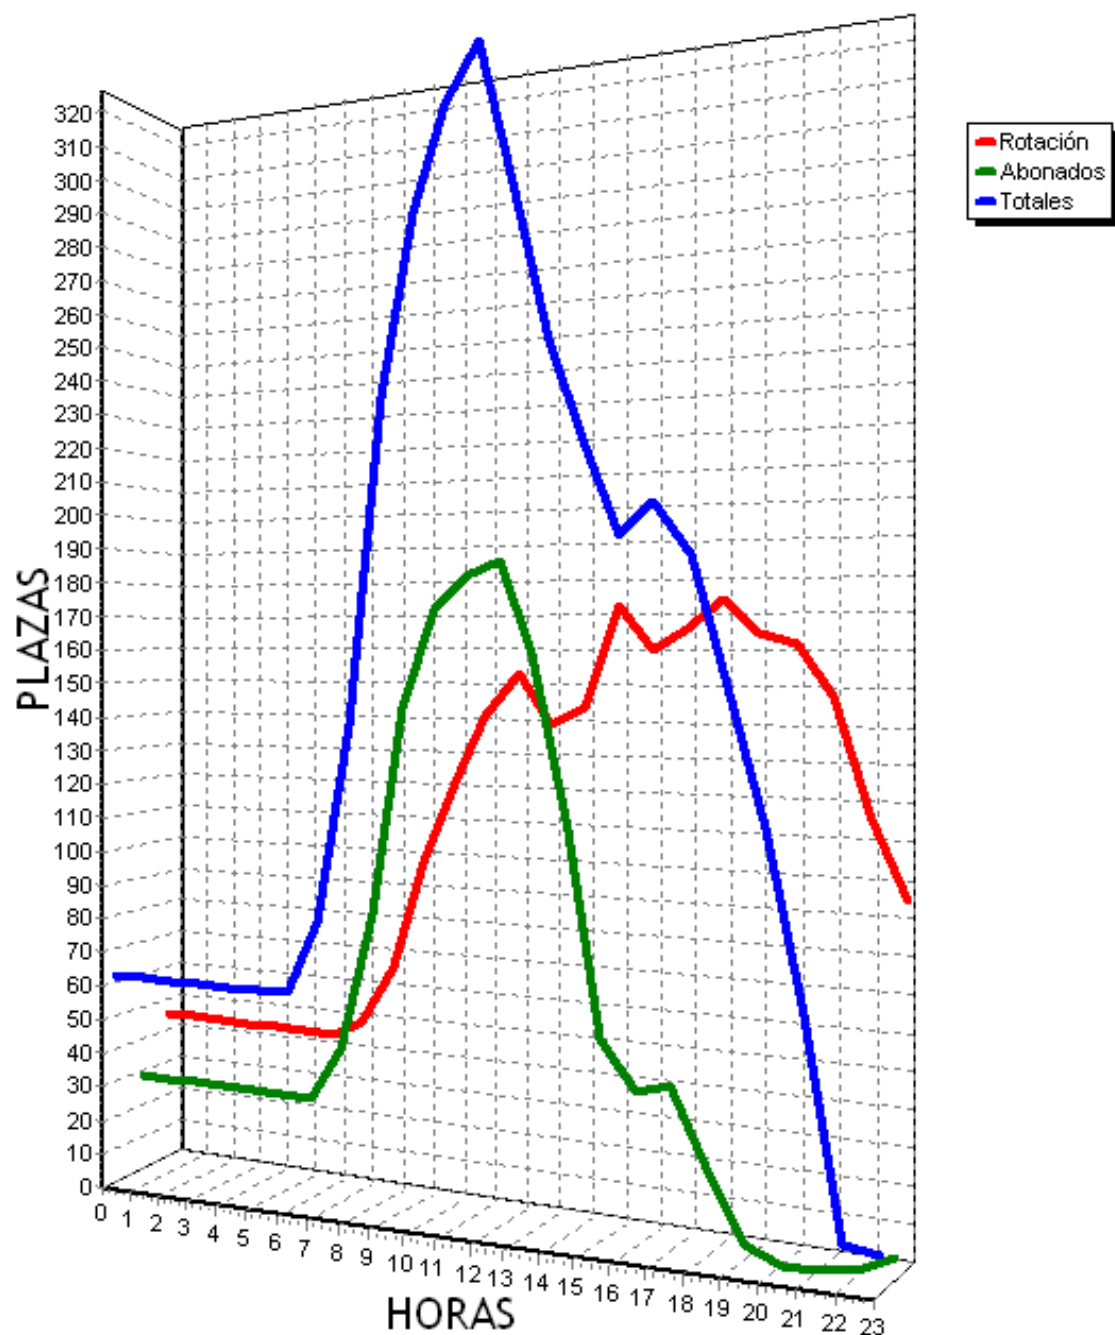

PLAZAS TOTALES DEL PARKING = 719

HORA	ROTACION	ABONADOS	TOTALES
0	45	29	62
1	45	29	62
2	45	29	62
3	45	29	62
4	45	29	62
5	45	29	62
6	45	29	62
7	50	44	83
8	67	84	139
9	98	144	230
10	122	171	281
11	141	181	310
12	153	185	326
13	139	159	286
14	144	111	243
15	172	55	216
16	160	42	190
17	166	44	199
18	174	22	185
19	165	4	151
20	162	0	115
21	148	0	68
22	116	1	11
23	95	6	9
TOTALES	2587	1456	3476