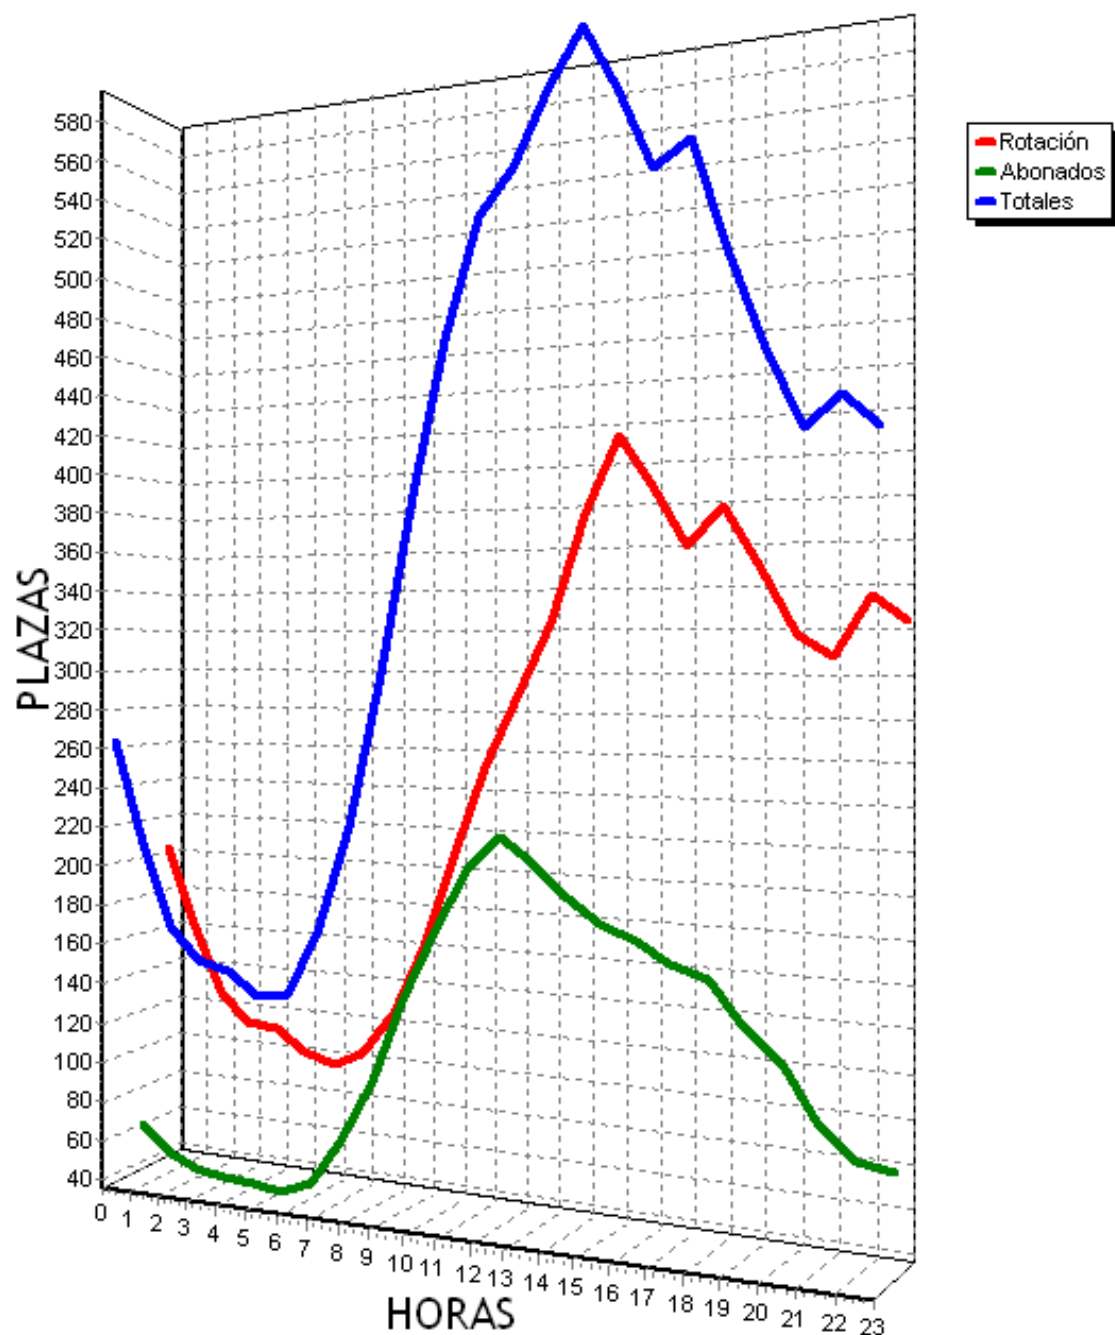

PLAZAS TOTALES DEL PARKING = 719

HORA	ROTACION	ABONADOS	TOTALES
0	203 28%	60 8%	263 36%
1	163 22%	48 6%	211 29%
2	129 17%	41 5%	170 23%
3	115 15%	39 5%	154 21%
4	113 15%	38 5%	150 20%
5	103 14%	36 5%	139 19%
6	98 13%	43 5%	141 19%
7	106 14%	67 9%	173 24%
8	128 17%	98 13%	226 31%
9	161 22%	139 19%	300 41%
10	210 29%	173 24%	384 53%
11	253 35%	204 28%	456 63%
12	290 40%	221 30%	512 71%
13	323 44%	210 29%	533 74%
14	375 52%	194 26%	569 79%
15	412 57%	183 25%	595 82%
16	387 53%	176 24%	563 78%
17	359 49%	167 23%	526 73%
18	377 52%	161 22%	538 74%
19	349 48%	140 19%	488 67%
20	317 44%	126 17%	443 61%
21	308 42%	100 13%	408 56%
22	335 46%	86 11%	422 58%
23	324 45%	83 11%	407 56%
TOTALES	5938	2833	8771