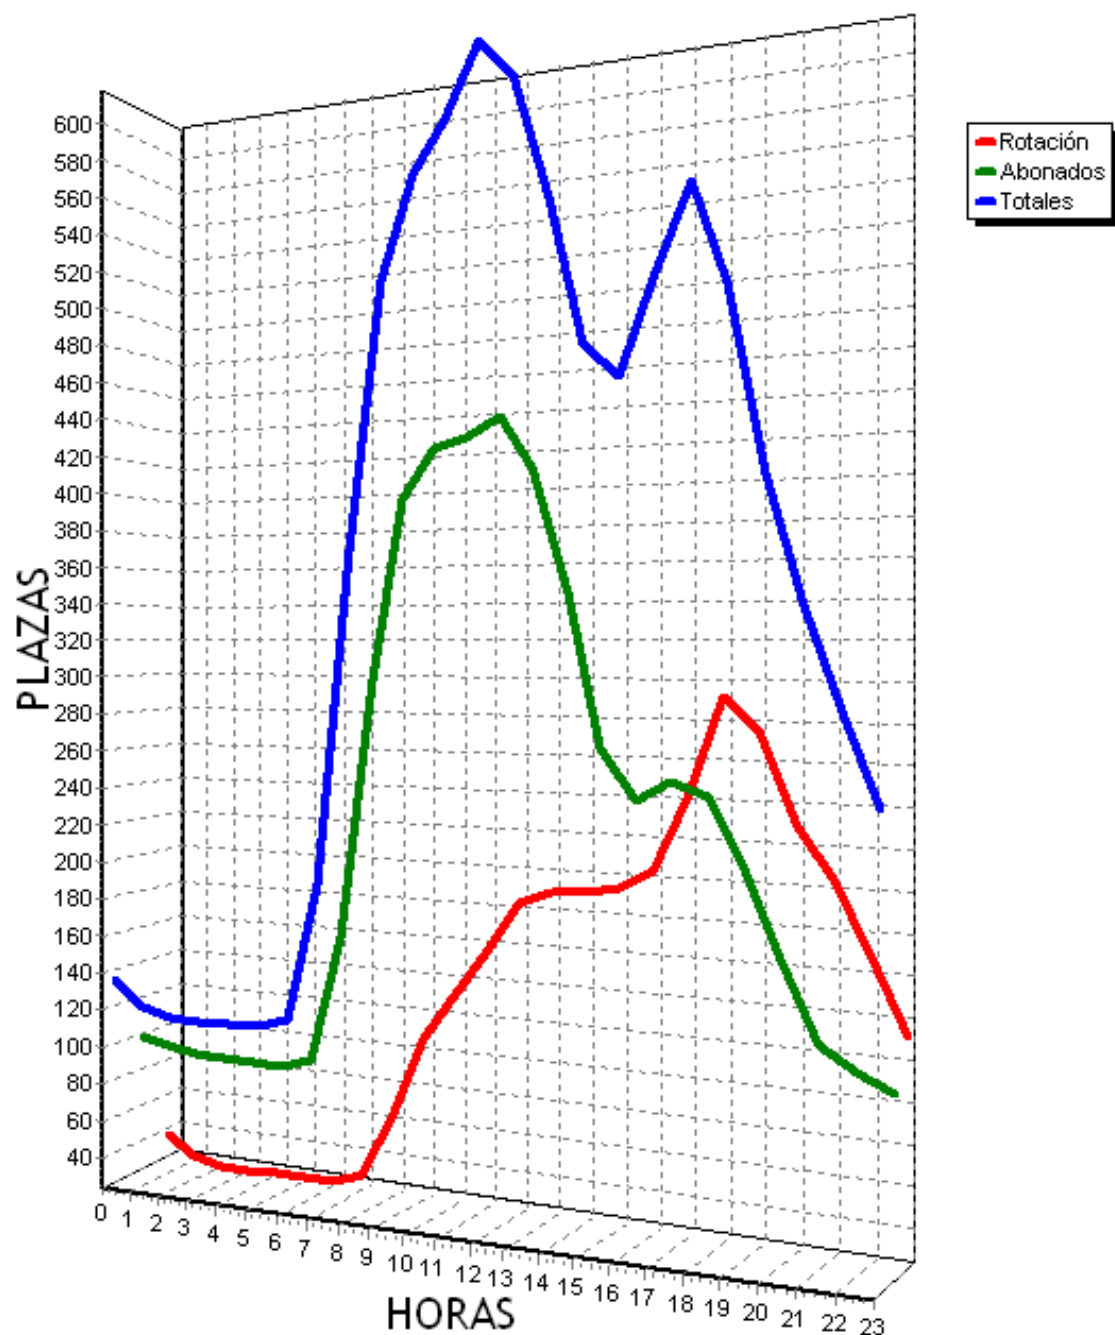

PLAZAS TOTALES DEL PARKING = 719

HORA	ROTACION	ABONADOS	TOTALES
0	37 5%	98 13%	135 18%
1	27 3%	95 13%	121 16%
2	24 3%	93 12%	117 16%
3	24 3%	93 12%	117 16%
4	25 3%	92 12%	117 16%
5	26 3%	92 12%	118 16%
6	26 3%	97 13%	123 17%
7	32 4%	164 22%	195 27%
8	67 9%	299 41%	366 50%
9	109 15%	393 54%	502 69%
10	135 18%	419 58%	554 77%
11	157 21%	423 58%	580 80%
12	184 25%	433 60%	617 85%
13	191 26%	407 56%	598 83%
14	192 26%	344 47%	536 74%
15	196 27%	267 37%	463 64%
16	205 28%	241 33%	446 62%
17	241 33%	252 35%	493 68%
18	292 40%	245 34%	537 74%
19	276 38%	211 29%	487 67%
20	230 31%	166 23%	397 55%
21	206 28%	130 18%	336 46%
22	169 23%	119 16%	288 40%
23	133 18%	111 15%	244 33%
TOTALES	3204	5284	8487