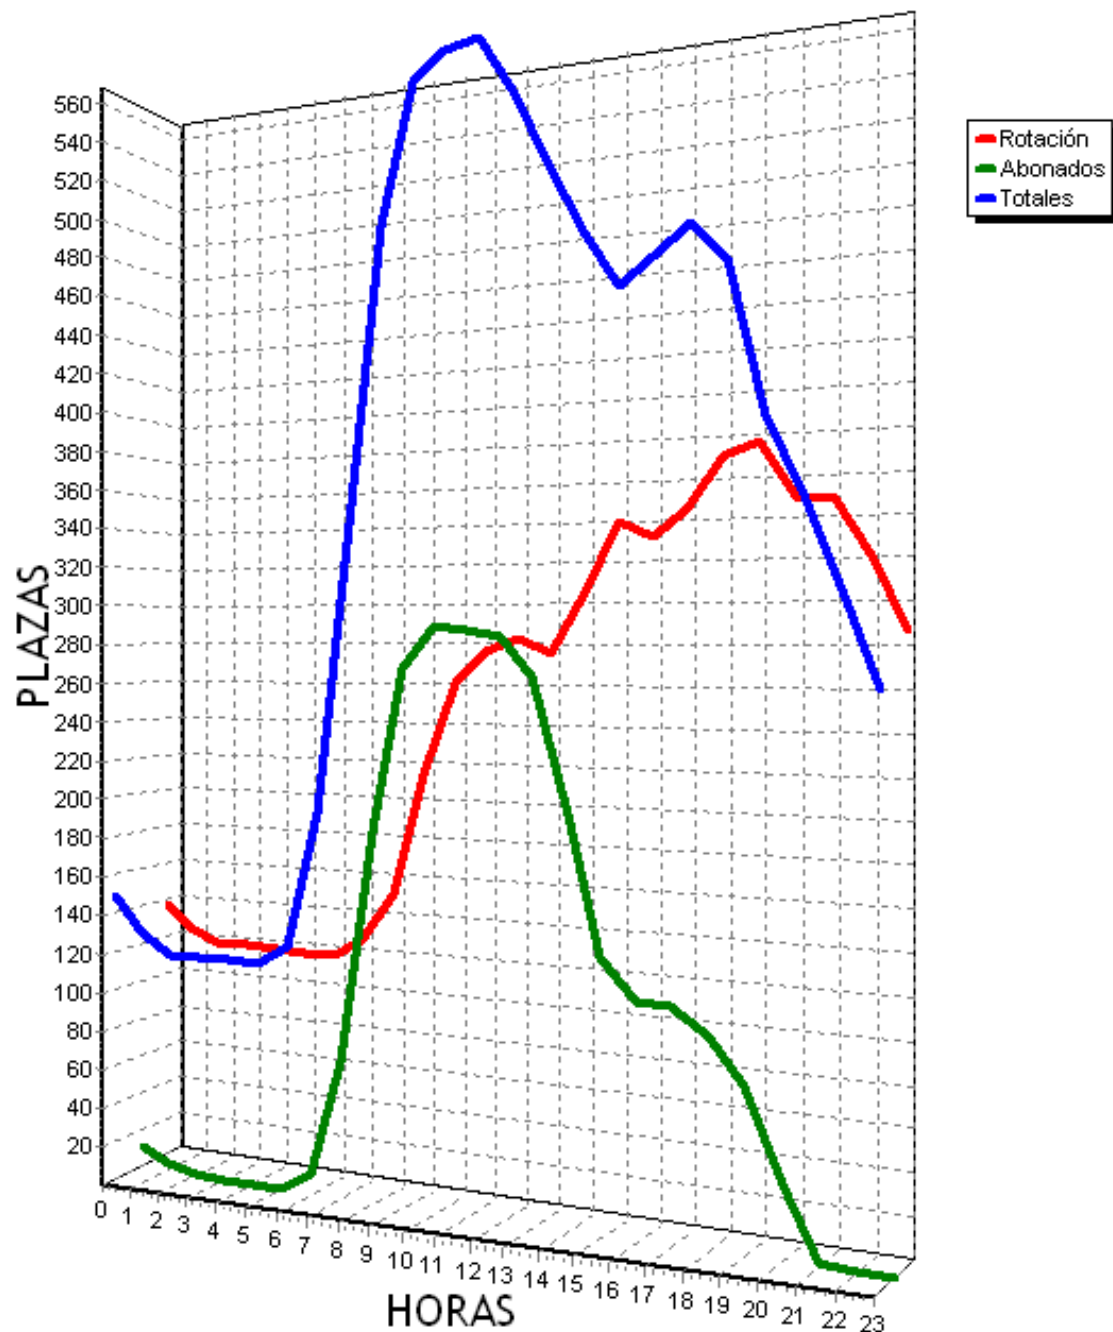

PLAZAS TOTALES DEL PARKING = 719

HORA	ROTACION	ABONADOS	TOTALES
0	137 19%	11 1%	148 20%
1	125 17%	5 0%	130 18%
2	119 16%	2 0%	121 16%
3	120 16%	1 0%	121 16%
4	119 16%	1 0%	121 16%
5	119 16%	2 0%	121 16%
6	119 16%	12 1%	130 18%
7	128 17%	70 9%	197 27%
8	153 21%	186 25%	338 47%
9	215 29%	268 37%	482 67%
10	261 36%	289 40%	550 76%
11	277 38%	287 39%	563 78%
12	283 39%	284 39%	567 78%
13	276 38%	265 36%	540 75%
14	305 42%	199 27%	503 69%
15	339 47%	133 18%	471 65%
16	331 46%	114 15%	444 61%
17	344 47%	113 15%	456 63%
18	369 51%	101 14%	470 65%
19	375 52%	79 10%	453 63%
20	347 48%	36 5%	382 53%
21	348 48%	3 0%	346 48%
22	320 44%	1 0%	304 42%
23	287 39%	1 0%	261 36%
TOTALES	5816	2463	8219