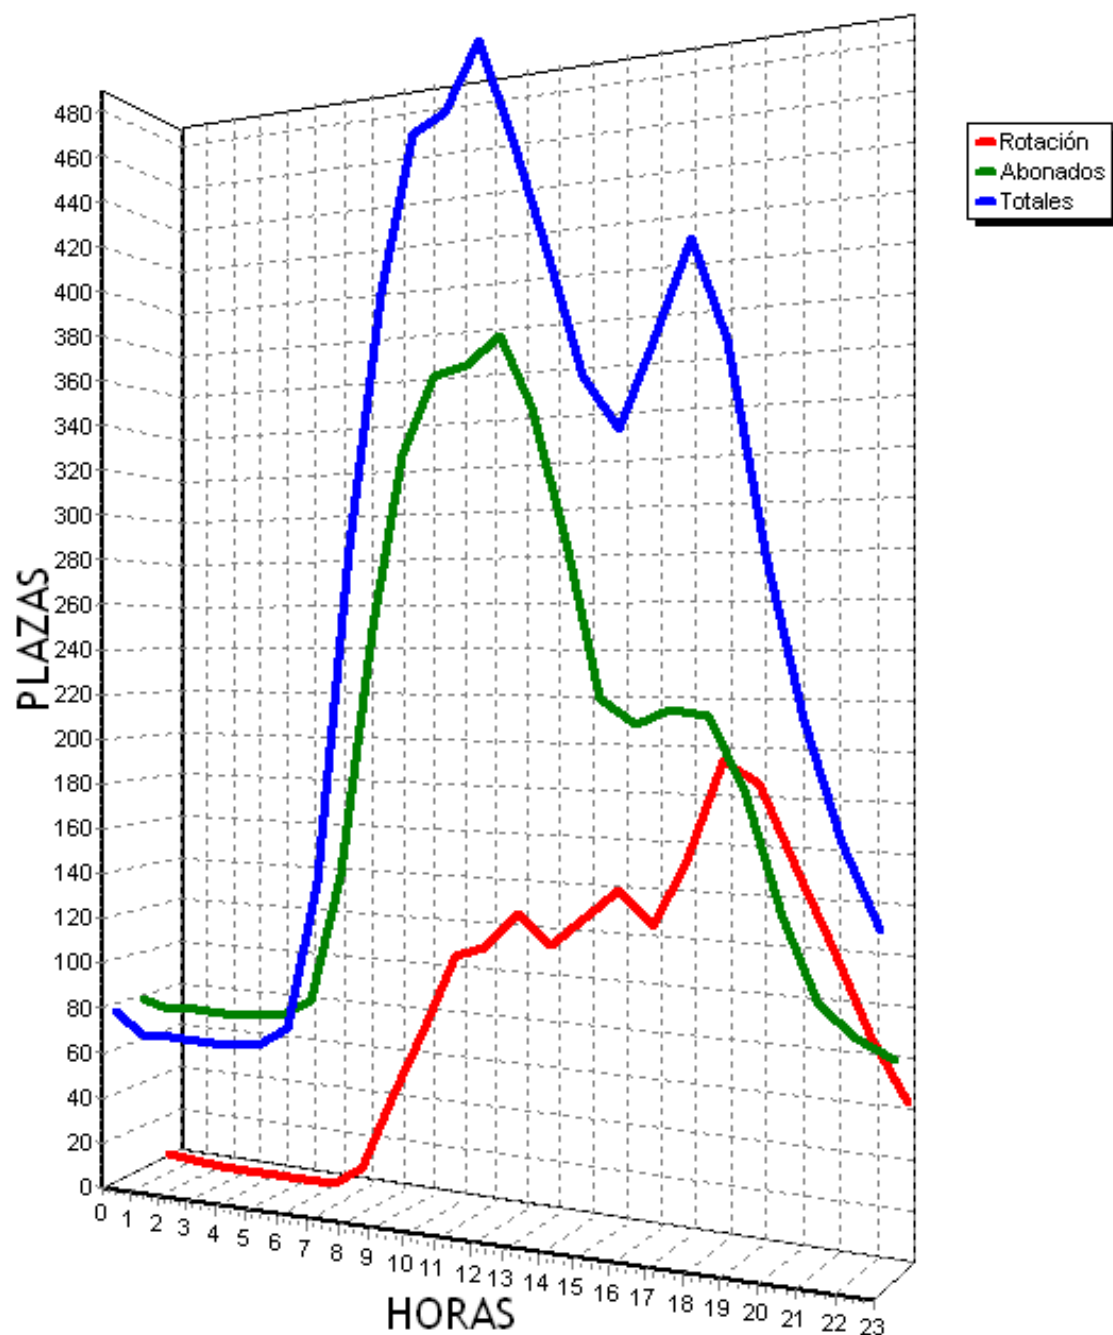

PLAZAS TOTALES DEL PARKING = 719

HORA	ROTACION		ABONADOS		TOTALES	
0	1	0%	78	10%	77	10%
1	0	0%	75	10%	68	9%
2	0	0%	77	10%	69	9%
3	0	0%	77	10%	68	9%
4	0	0%	77	10%	68	9%
5	1	0%	78	10%	69	9%
6	1	0%	86	11%	78	10%
7	10	1%	142	19%	142	19%
8	44	6%	249	34%	283	39%
9	74	10%	324	45%	389	54%
10	108	15%	356	49%	454	63%
11	112	15%	359	49%	461	64%
12	128	17%	371	51%	489	68%
13	116	16%	340	47%	446	62%
14	128	17%	281	39%	398	55%
15	140	19%	220	30%	349	48%
16	126	17%	211	29%	327	45%
17	154	21%	217	30%	361	50%
18	196	27%	214	29%	400	55%
19	186	25%	185	25%	360	50%
20	152	21%	136	18%	277	38%
21	122	16%	103	14%	214	29%
22	88	12%	91	12%	168	23%
23	64	8%	84	11%	136	18%
TOTALES	1951		4431		6151