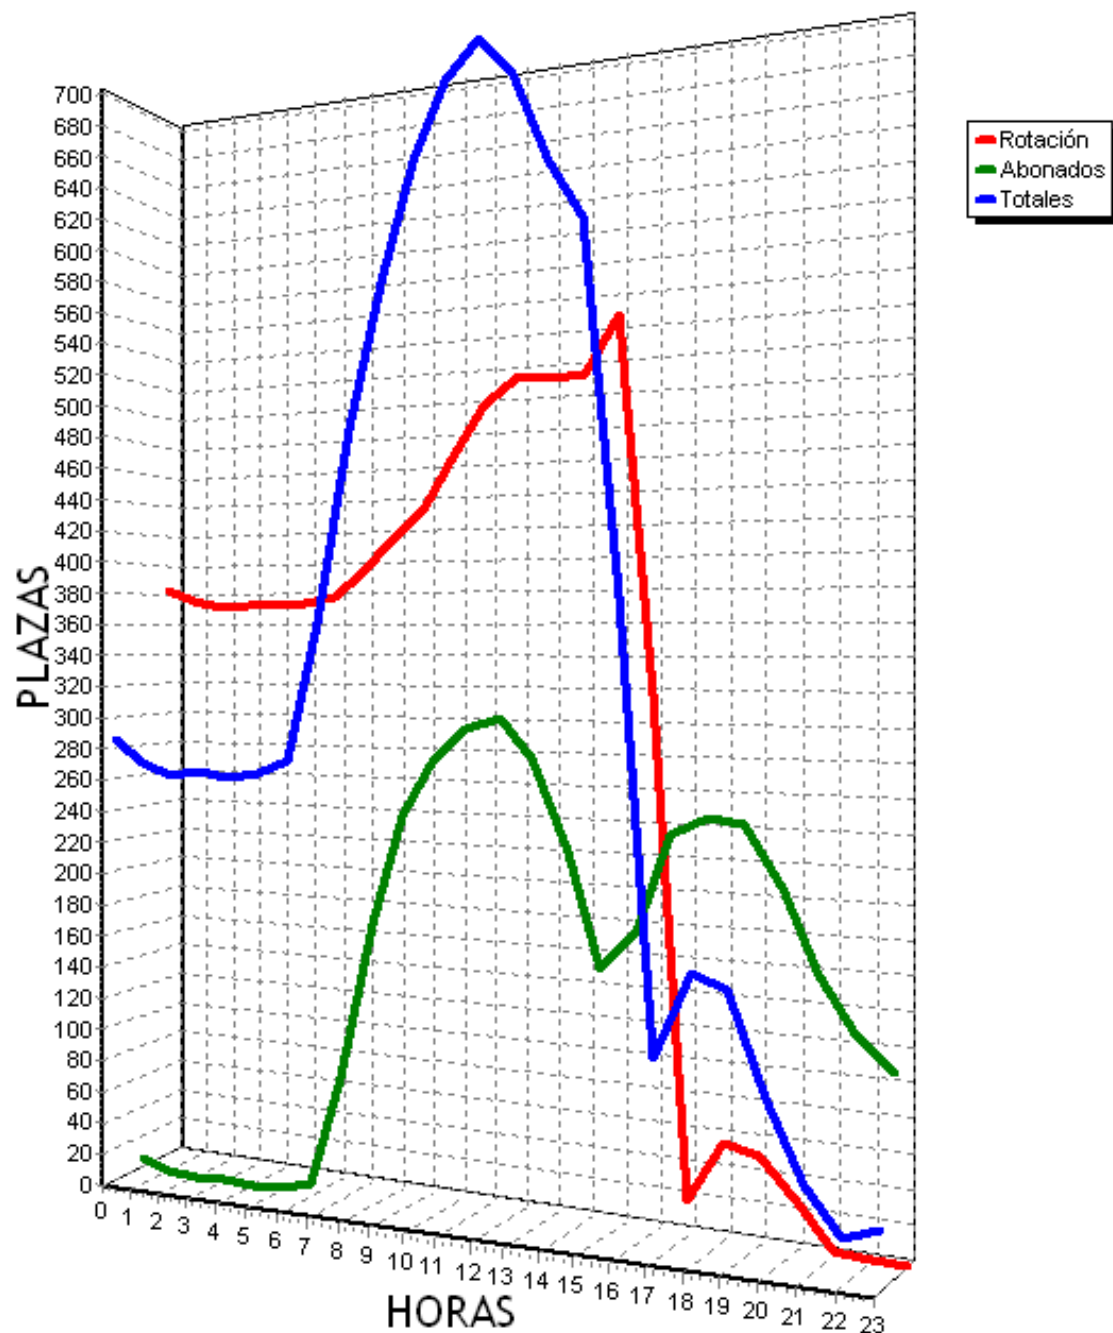

PLAZAS TOTALES DEL PARKING = 719

HORA	ROTACION	ABONADOS	TOTALES
0	383 53%	5 0%	285 39%
1	375 52%	0 0%	270 37%
2	372 51%	0 0%	264 36%
3	373 51%	1 0%	266 36%
4	373 51%	0 0%	264 36%
5	374 52%	2 0%	266 36%
6	378 52%	7 0%	275 38%
7	392 54%	78 10%	360 50%
8	414 57%	174 24%	478 66%
9	432 60%	242 33%	564 78%
10	467 64%	278 38%	635 88%
11	495 68%	296 41%	681 94%
12	511 71%	303 42%	703 97%
13	509 70%	280 38%	679 94%
14	510 70%	225 31%	625 86%
15	544 75%	158 21%	592 82%
16	318 44%	180 25%	374 52%
17	21 2%	238 33%	115 15%
18	58 8%	249 34%	164 22%
19	53 7%	245 34%	156 21%
20	28 3%	212 29%	97 13%
21	3 0%	164 22%	53 7%
22	1 0%	131 18%	26 3%
23	0 0%	112 15%	33 4%
TOTALES	7384	3580	8225