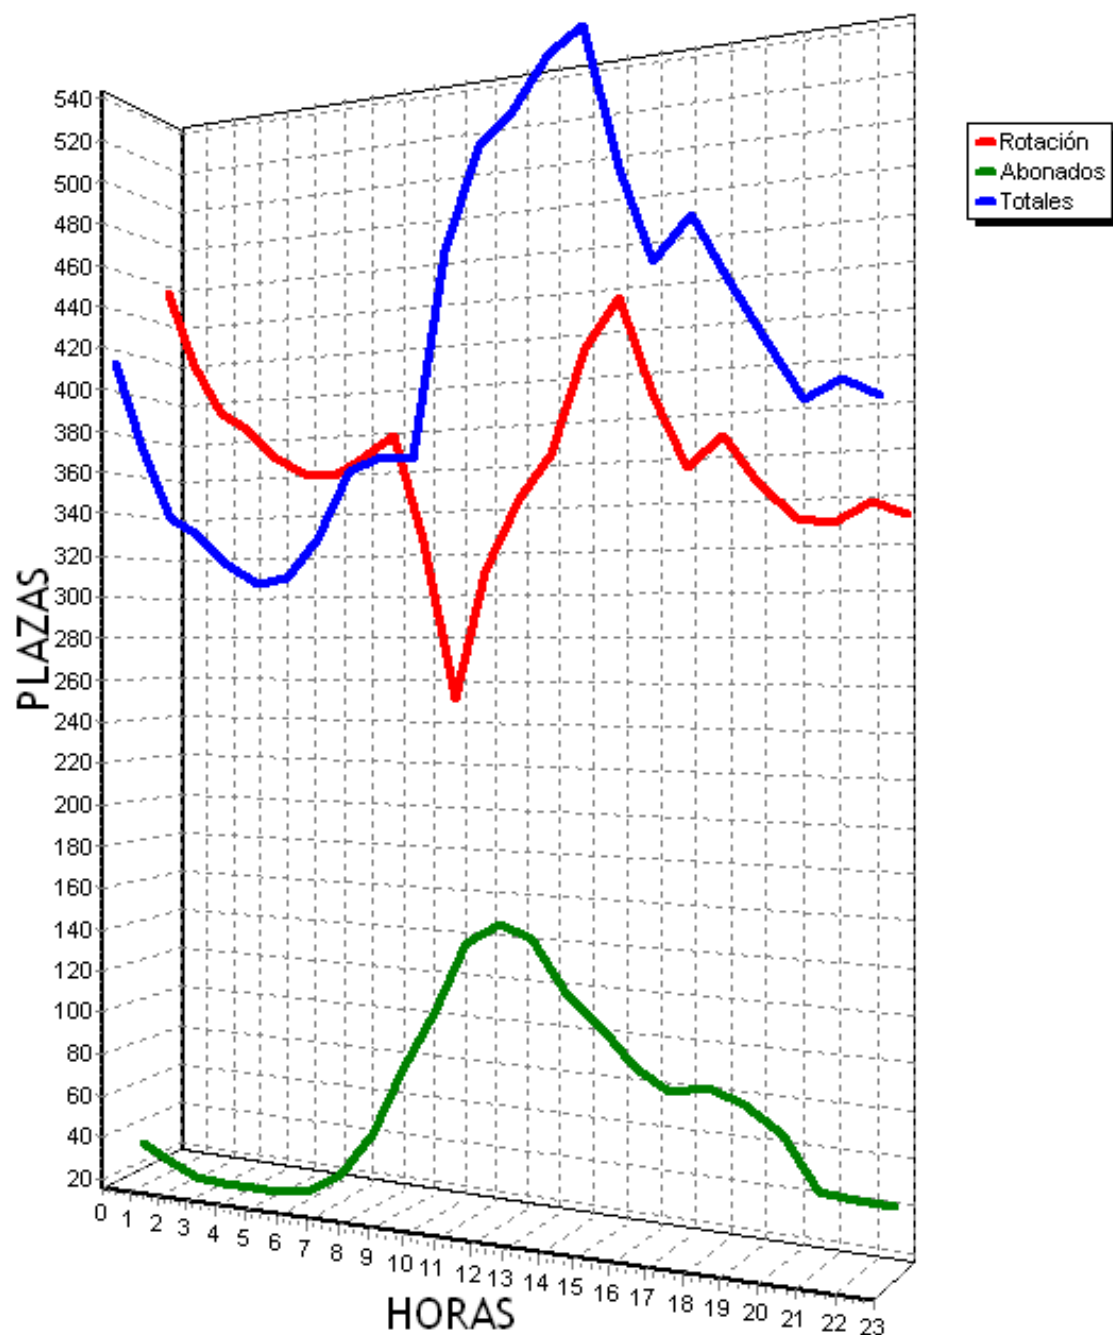

PLAZAS TOTALES DEL PARKING = 719

HORA	ROTACION	ABONADOS	TOTALES
0	456 63%	29 4%	414 57%
1	418 58%	23 3%	370 51%
2	392 54%	17 2%	338 47%
3	384 53%	16 2%	329 45%
4	369 51%	16 2%	314 43%
5	360 50%	16 2%	305 42%
6	358 49%	20 2%	308 42%
7	366 50%	29 4%	325 45%
8	376 52%	50 6%	355 49%
9	325 45%	81 11%	362 50%
10	251 34%	109 15%	360 50%
11	310 43%	142 19%	452 62%
12	344 47%	152 21%	496 68%
13	364 50%	146 20%	510 70%
14	411 57%	122 16%	533 74%
15	432 60%	111 15%	543 75%
16	387 53%	93 12%	480 66%
17	355 49%	84 11%	439 61%
18	369 51%	88 12%	458 63%
19	347 48%	83 11%	430 59%
20	331 46%	71 9%	403 56%
21	329 45%	49 6%	378 52%
22	338 47%	47 6%	385 53%
23	332 46%	46 6%	378 52%
TOTALES	8704	1640	9665