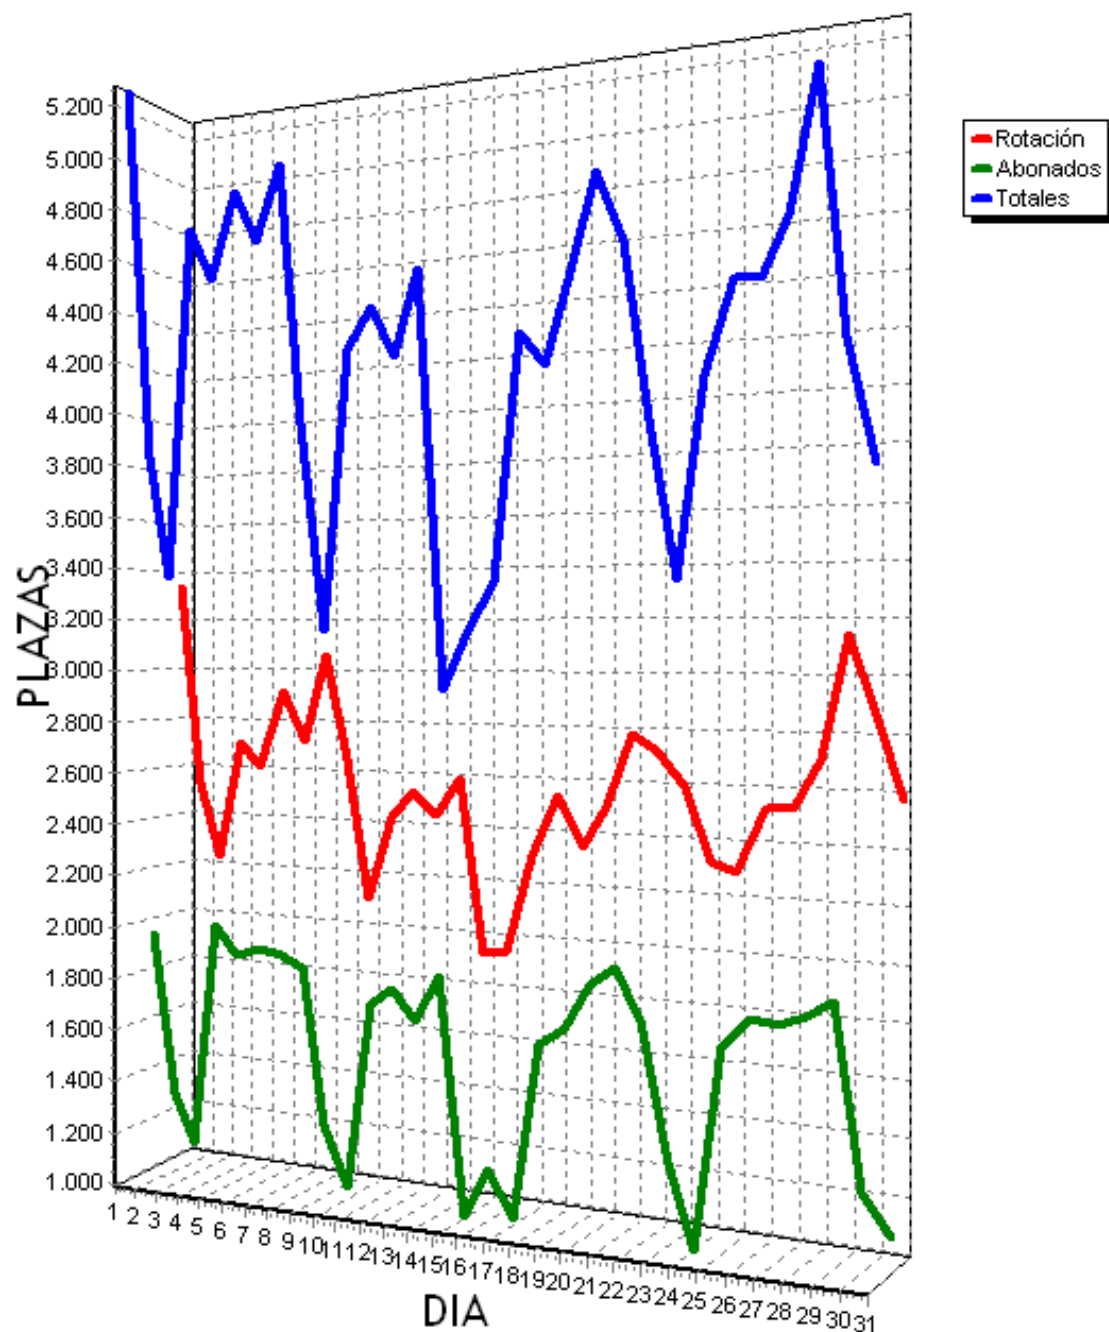

PLAZAS TOTALES DEL PARKING = 719

DIA	ROTACION	ABONADOS	TOTALES
1	3337	1935	5272
2	2528	1301	3829
3	2244	1118	3362
4	2707	1993	4700
5	2617	1886	4503
6	2913	1911	4824
7	2722	1899	4621
8	3056	1854	4910
9	2656	1269	3925
10	2116	1038	3154
11	2440	1747	4187
12	2536	1809	4345
13	2454	1700	4154
14	2591	1874	4465
15	1946	997	2943
16	1957	1185	3142
17	2317	1014	3331
18	2543	1661	4204
19	2364	1726	4090
20	2518	1890	4408
21	2783	1960	4743
22	2717	1779	4496
23	2588	1292	3880
24	2336	992	3328
25	2299	1713	4012
26	2531	1814	4345
27	2534	1799	4333
28	2704	1836	4540
29	3140	1895	5035
30	2869	1255	4124
31	2578	1125	3703
TOTALES	79641	49267	128908