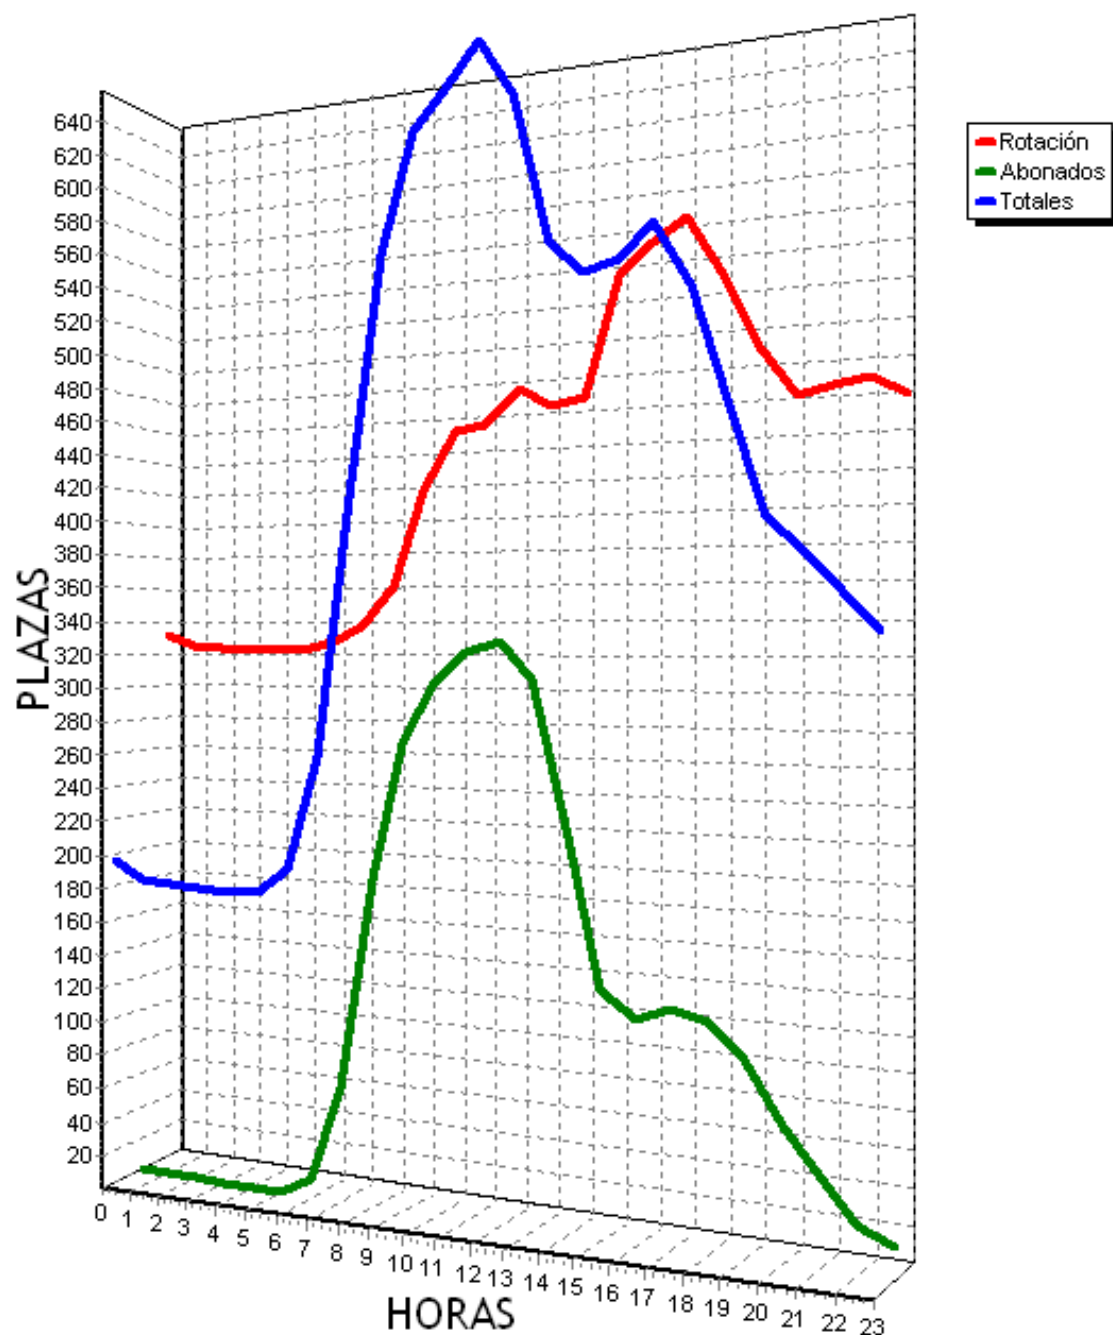

PLAZAS TOTALES DEL PARKING = 719

HORA	ROTACION	ABONADOS	TOTALES
0	331 46%	1 0%	195 27%
1	325 45%	1 0%	185 25%
2	323 44%	2 0%	184 25%
3	322 44%	1 0%	182 25%
4	322 44%	1 0%	181 25%
5	323 44%	1 0%	182 25%
6	328 45%	11 1%	197 27%
7	337 46%	67 9%	262 36%
8	361 50%	190 26%	409 56%
9	417 57%	270 37%	545 75%
10	450 62%	304 42%	611 84%
11	453 63%	322 44%	632 87%
12	471 65%	328 45%	657 91%
13	461 64%	307 42%	626 87%
14	464 64%	220 30%	543 75%
15	531 73%	137 19%	525 73%
16	549 76%	124 17%	530 73%
17	560 77%	131 18%	548 76%
18	528 73%	126 17%	513 71%
19	487 67%	107 14%	453 63%
20	460 63%	74 10%	392 54%
21	464 64%	51 7%	374 52%
22	468 65%	27 3%	353 49%
23	457 63%	19 2%	334 46%
TOTALES	10192	2822	9613