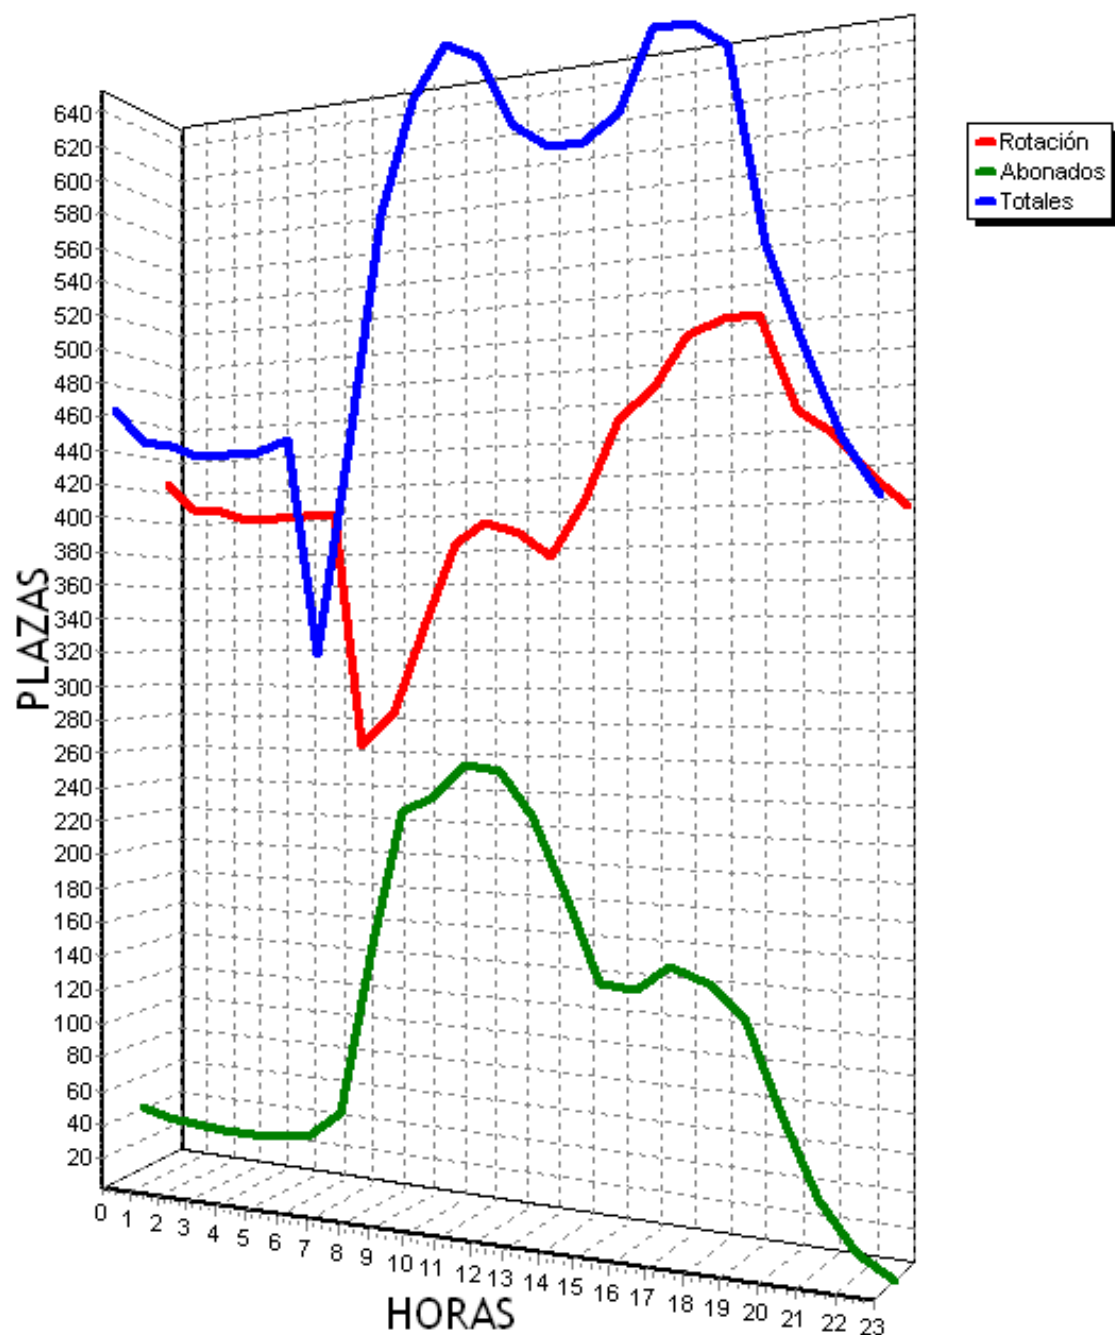

PLAZAS TOTALES DEL PARKING = 719

HORA	ROTACION	ABONADOS	TOTALES
0	424 58%	41 5%	465 64%
1	408 56%	37 5%	445 61%
2	406 56%	35 4%	442 61%
3	400 55%	34 4%	434 60%
4	401 55%	34 4%	435 60%
5	401 55%	35 4%	435 60%
6	401 55%	40 5%	441 61%
7	265 36%	55 7%	319 44%
8	284 39%	153 21%	437 60%
9	333 46%	230 31%	563 78%
10	383 53%	240 33%	624 86%
11	394 54%	258 35%	652 90%
12	388 53%	255 35%	643 89%
13	374 52%	230 31%	604 84%
14	405 56%	185 25%	590 82%
15	449 62%	141 19%	590 82%
16	464 64%	140 19%	604 84%
17	491 68%	154 21%	645 89%
18	499 69%	146 20%	645 89%
19	501 69%	130 18%	632 87%
20	449 62%	80 11%	529 73%
21	436 60%	39 5%	475 66%
22	413 57%	15 2%	428 59%
23	397 55%	3 0%	399 55%
TOTALES	9766	2710	12476