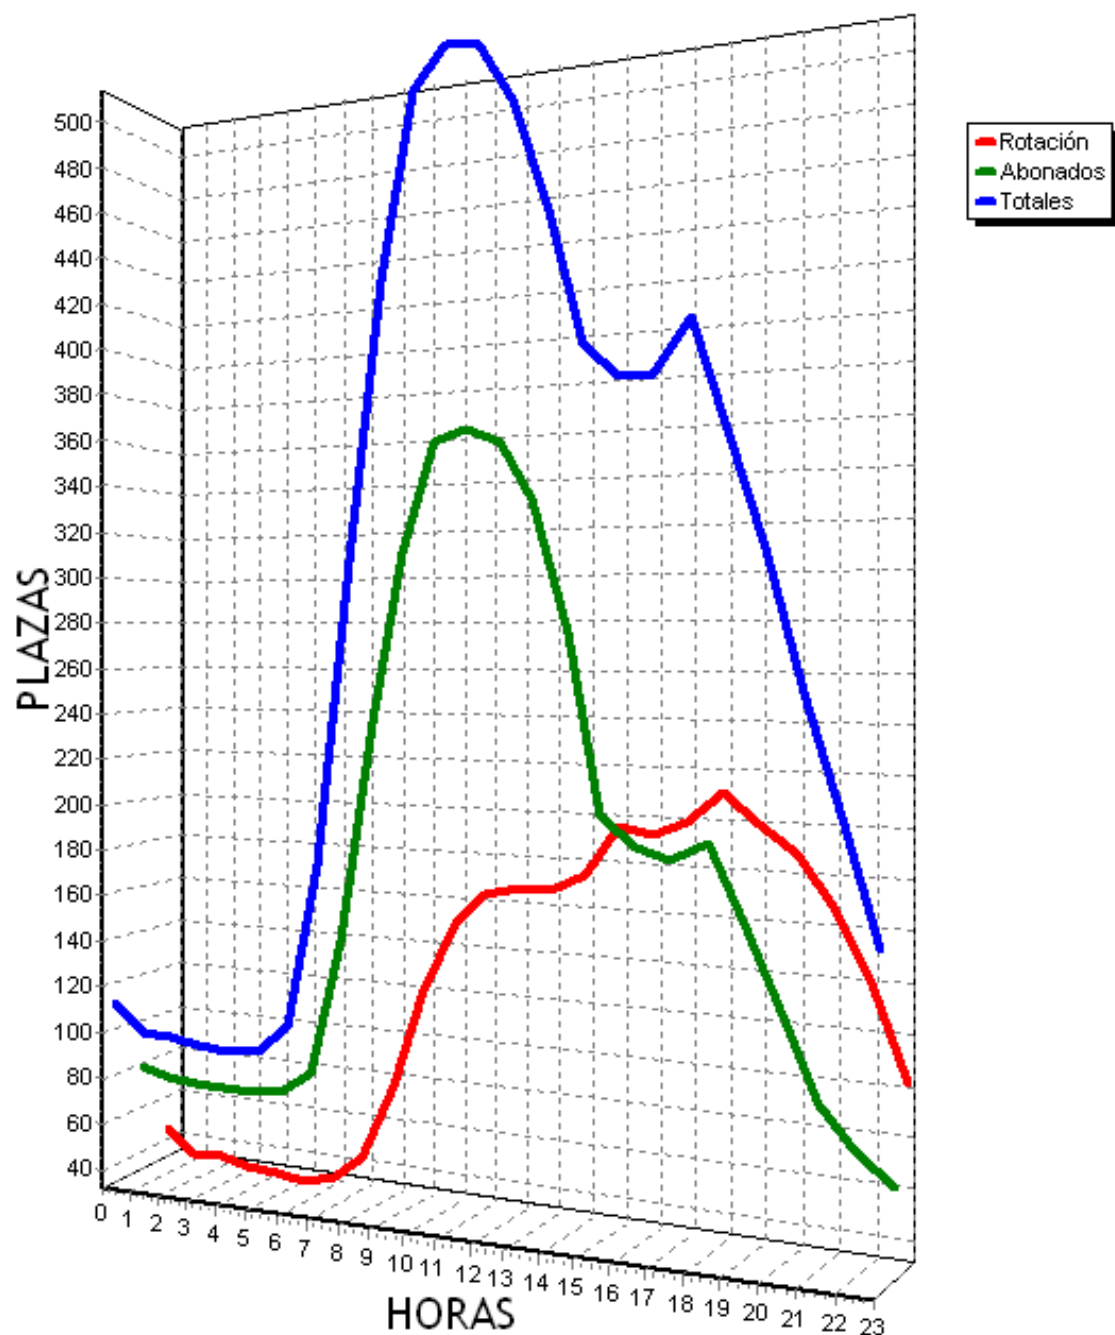

PLAZAS TOTALES DEL PARKING = 719

HORA	ROTACION		ABONADOS		TOTALES	
0	45	6%	78	10%	112	15%
1	35	4%	76	10%	100	13%
2	36	5%	74	10%	99	13%
3	34	4%	74	10%	97	13%
4	33	4%	74	10%	96	13%
5	32	4%	76	10%	97	13%
6	35	4%	86	11%	110	15%
7	46	6%	143	19%	178	24%
8	79	10%	237	32%	305	42%
9	122	16%	309	42%	420	58%
10	152	21%	355	49%	496	68%
11	165	22%	359	49%	513	71%
12	169	23%	353	49%	511	71%
13	168	23%	330	45%	487	67%
14	176	24%	275	38%	442	61%
15	196	27%	202	28%	388	53%
16	194	26%	190	26%	374	52%
17	199	27%	186	25%	375	52%
18	212	29%	193	26%	396	55%
19	200	27%	162	22%	352	48%
20	189	26%	128	17%	307	42%
21	168	23%	95	13%	253	35%
22	140	19%	78	10%	207	28%
23	102	14%	67	9%	159	22%
TOTALES	2927		4200		6874