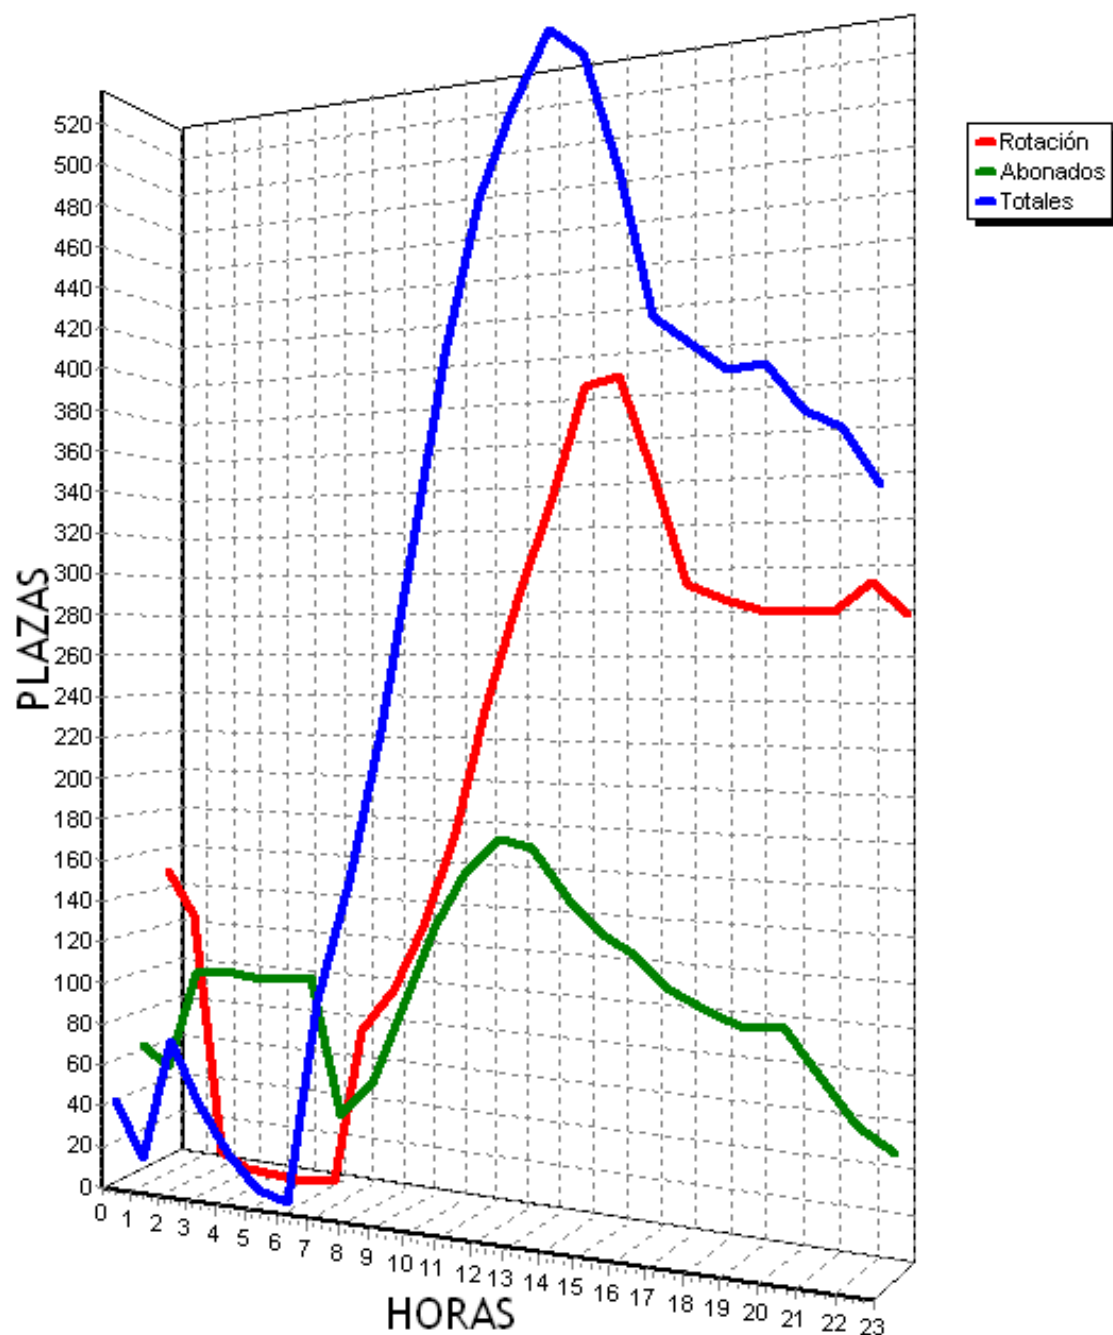

PLAZAS TOTALES DEL PARKING = 719

HORA	ROTACION		ABONADOS		TOTALES	
0	148	20%	63	8%	40	5%
1	126	17%	53	7%	13	1%
2	8	1%	102	14%	72	10%
3	1	0%	105	14%	45	6%
4	0	0%	103	14%	23	3%
5	0	0%	103	14%	8	1%
6	2	0%	106	14%	4	0%
7	78	10%	41	5%	100	13%
8	99	13%	58	8%	156	21%
9	130	18%	95	13%	226	31%
10	176	24%	133	18%	310	43%
11	234	32%	161	22%	395	54%
12	288	40%	176	24%	464	64%
13	331	46%	173	24%	504	70%
14	384	53%	151	21%	535	74%
15	387	53%	137	19%	523	72%
16	342	47%	128	17%	470	65%
17	292	40%	114	15%	406	56%
18	286	39%	107	14%	393	54%
19	281	39%	100	13%	382	53%
20	280	38%	103	14%	383	53%
21	280	38%	83	11%	363	50%
22	292	40%	63	8%	355	49%
23	278	38%	53	7%	331	46%
TOTALES	4723		2511		6501