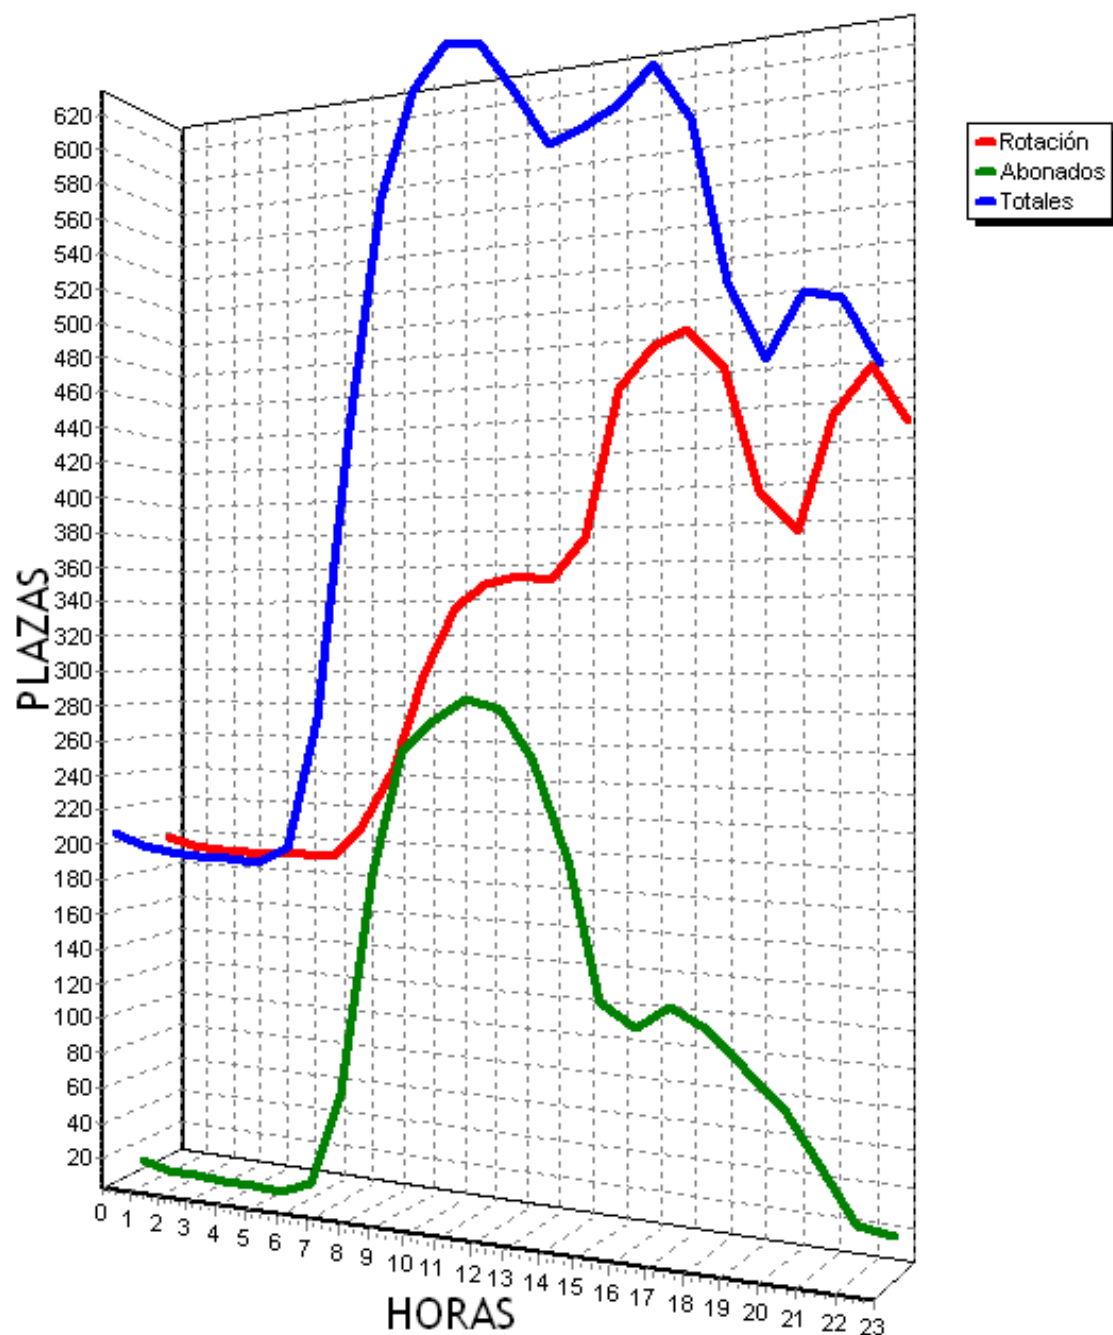

PLAZAS TOTALES DEL PARKING = 719

HORA	ROTACION	ABONADOS	TOTALES
0	198 27%	8 1%	206 28%
1	194 26%	4 0%	199 27%
2	192 26%	5 0%	197 27%
3	192 26%	4 0%	196 27%
4	191 26%	4 0%	195 27%
5	192 26%	3 0%	194 26%
6	193 26%	11 1%	204 28%
7	211 29%	64 8%	275 38%
8	244 33%	188 26%	432 60%
9	298 41%	257 35%	556 77%
10	336 46%	274 38%	611 84%
11	348 48%	286 39%	633 88%
12	353 49%	280 38%	632 87%
13	351 48%	255 35%	605 84%
14	373 51%	201 27%	574 79%
15	453 63%	127 17%	580 80%
16	474 65%	116 16%	590 82%
17	480 66%	128 17%	608 84%
18	460 63%	118 16%	578 80%
19	395 54%	101 14%	495 68%
20	374 52%	83 11%	456 63%
21	432 60%	56 7%	488 67%
22	456 63%	28 3%	484 67%
23	428 59%	24 3%	451 62%
TOTALES	7818	2625	10439