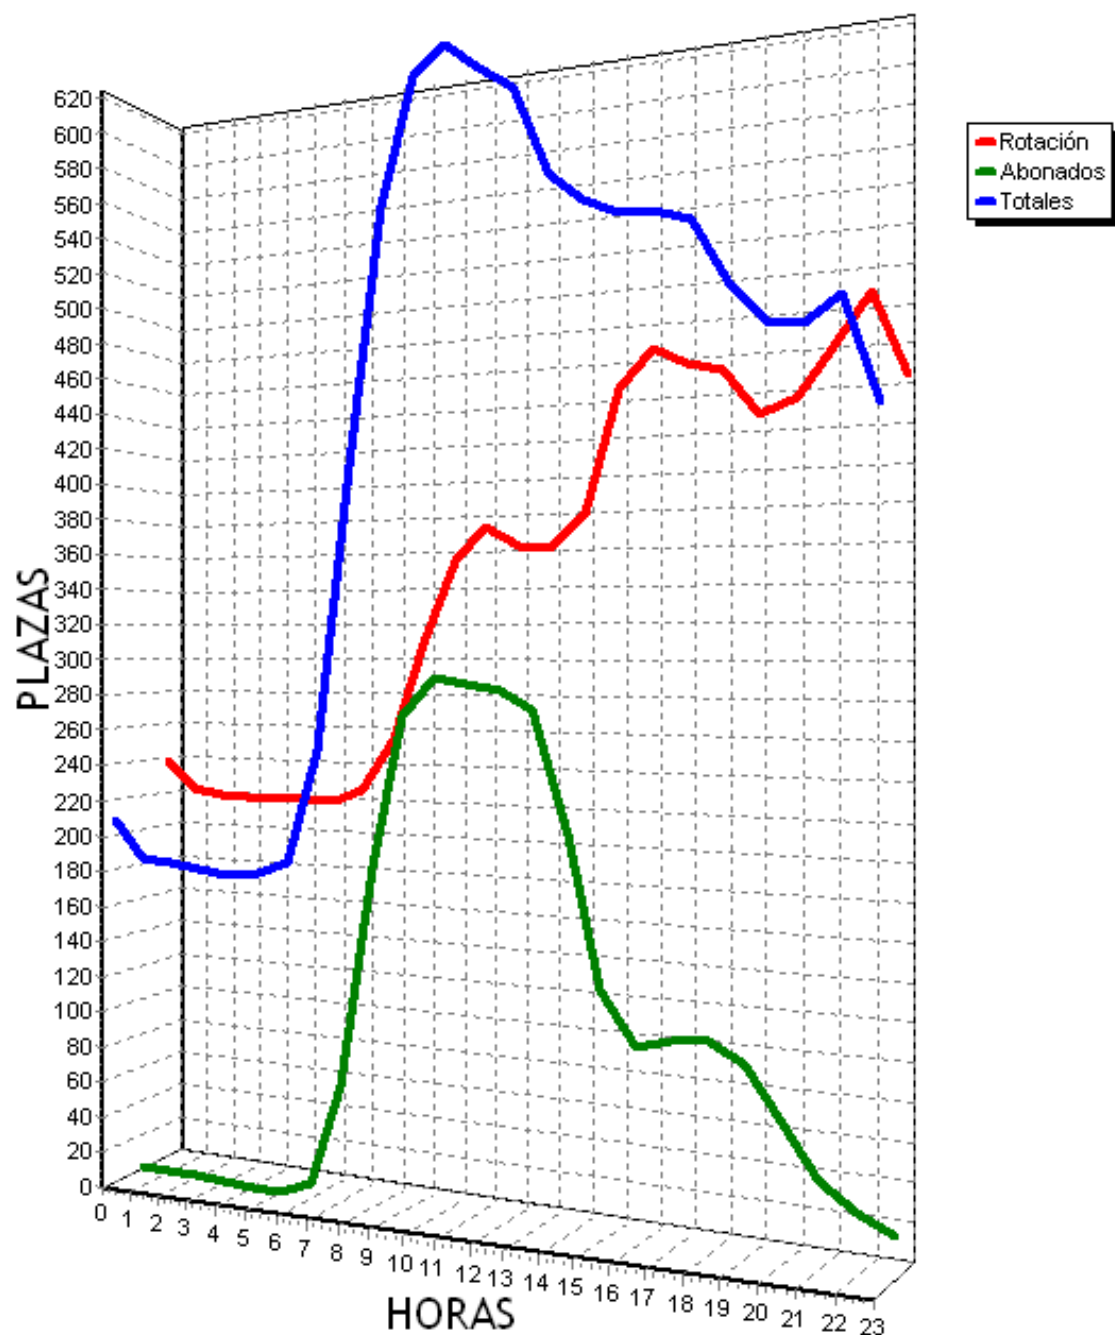

PLAZAS TOTALES DEL PARKING = 719

HORA	ROTACION	ABONADOS	TOTALES
0	238 33%	1 0%	207 28%
1	223 31%	1 0%	187 26%
2	220 30%	2 0%	185 25%
3	219 30%	1 0%	183 25%
4	218 30%	0 0%	181 25%
5	219 30%	1 0%	183 25%
6	220 30%	8 1%	190 26%
7	226 31%	64 8%	252 35%
8	255 35%	187 26%	405 56%
9	309 42%	270 37%	542 75%
10	355 49%	290 40%	609 84%
11	374 52%	287 39%	623 86%
12	362 50%	285 39%	609 84%
13	360 50%	275 38%	596 82%
14	378 52%	210 29%	549 76%
15	444 61%	130 18%	534 74%
16	464 64%	102 14%	527 73%
17	456 63%	107 14%	525 73%
18	450 62%	109 15%	520 72%
19	427 59%	99 13%	488 67%
20	435 60%	71 9%	467 64%
21	459 63%	44 6%	464 64%
22	486 67%	31 4%	478 66%
23	443 61%	21 2%	425 59%
TOTALES	8240	2596	9929