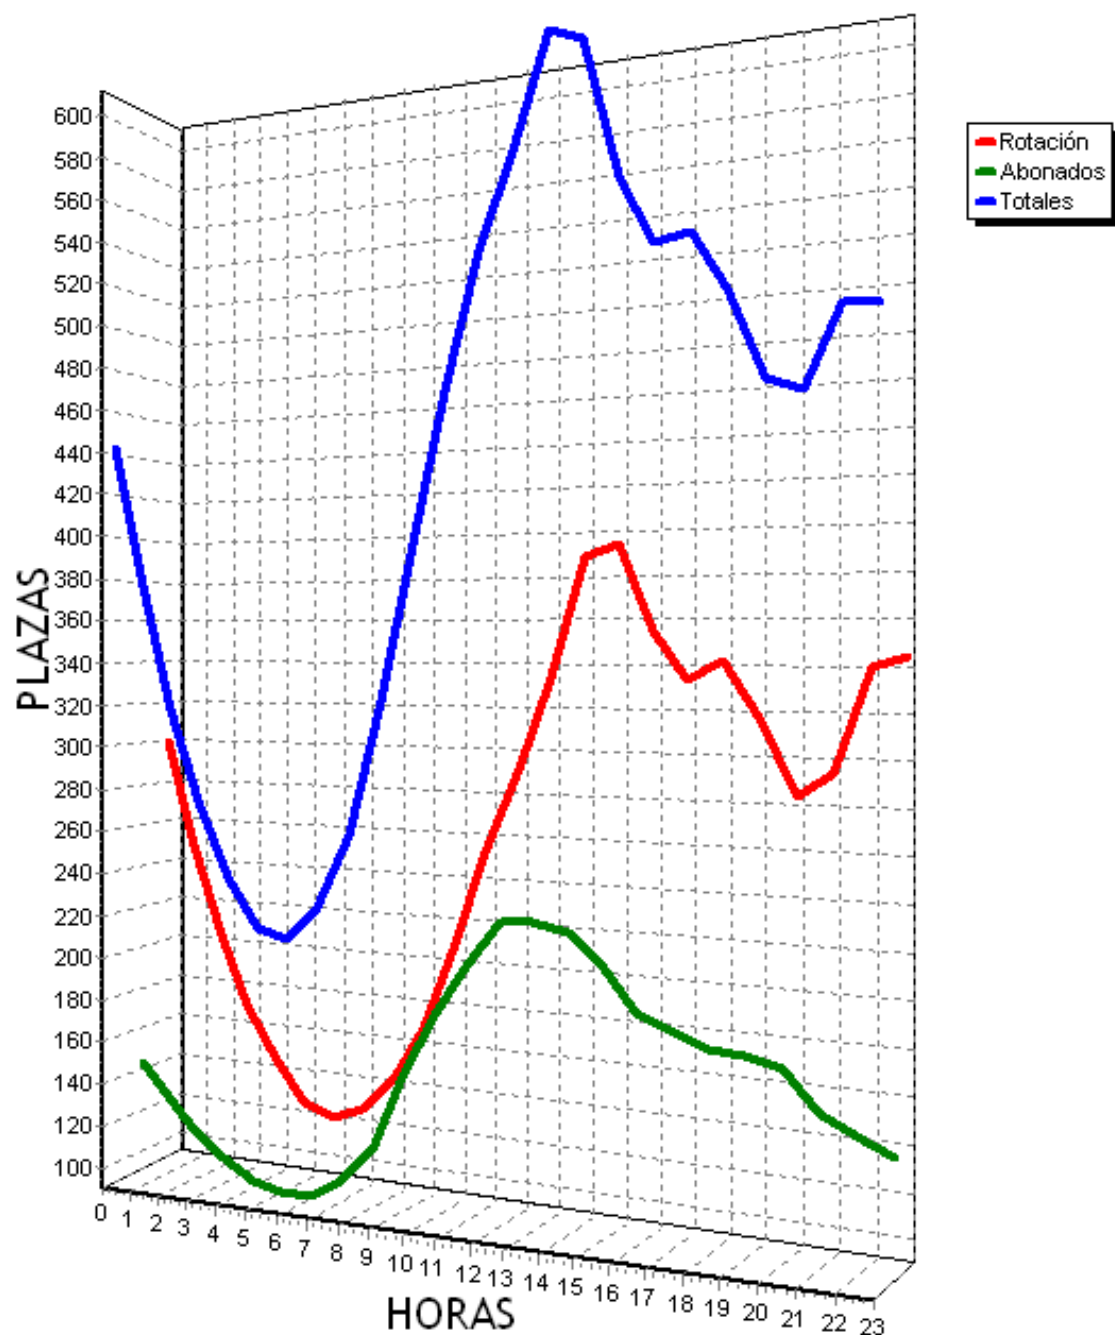

PLAZAS TOTALES DEL PARKING = 719

HORA	ROTACION		ABONADOS		TOTALES	
0	300	41%	143	19%	443	61%
1	248	34%	128	17%	376	52%
2	205	28%	113	15%	318	44%
3	172	23%	103	14%	275	38%
4	147	20%	94	13%	241	33%
5	128	17%	91	12%	219	30%
6	123	17%	92	12%	215	29%
7	129	17%	101	14%	230	31%
8	146	20%	118	16%	263	36%
9	171	23%	152	21%	323	44%
10	211	29%	182	25%	393	54%
11	254	35%	205	28%	459	63%
12	293	40%	226	31%	519	72%
13	333	46%	227	31%	561	78%
14	388	53%	223	31%	611	84%
15	394	54%	211	29%	605	84%
16	355	49%	191	26%	545	75%
17	333	46%	184	25%	517	71%
18	342	47%	178	24%	519	72%
19	318	44%	177	24%	494	68%
20	284	39%	173	24%	457	63%
21	295	41%	156	21%	452	62%
22	340	47%	147	20%	486	67%
23	344	47%	141	19%	485	67%
TOTALES	6253		3756		10006