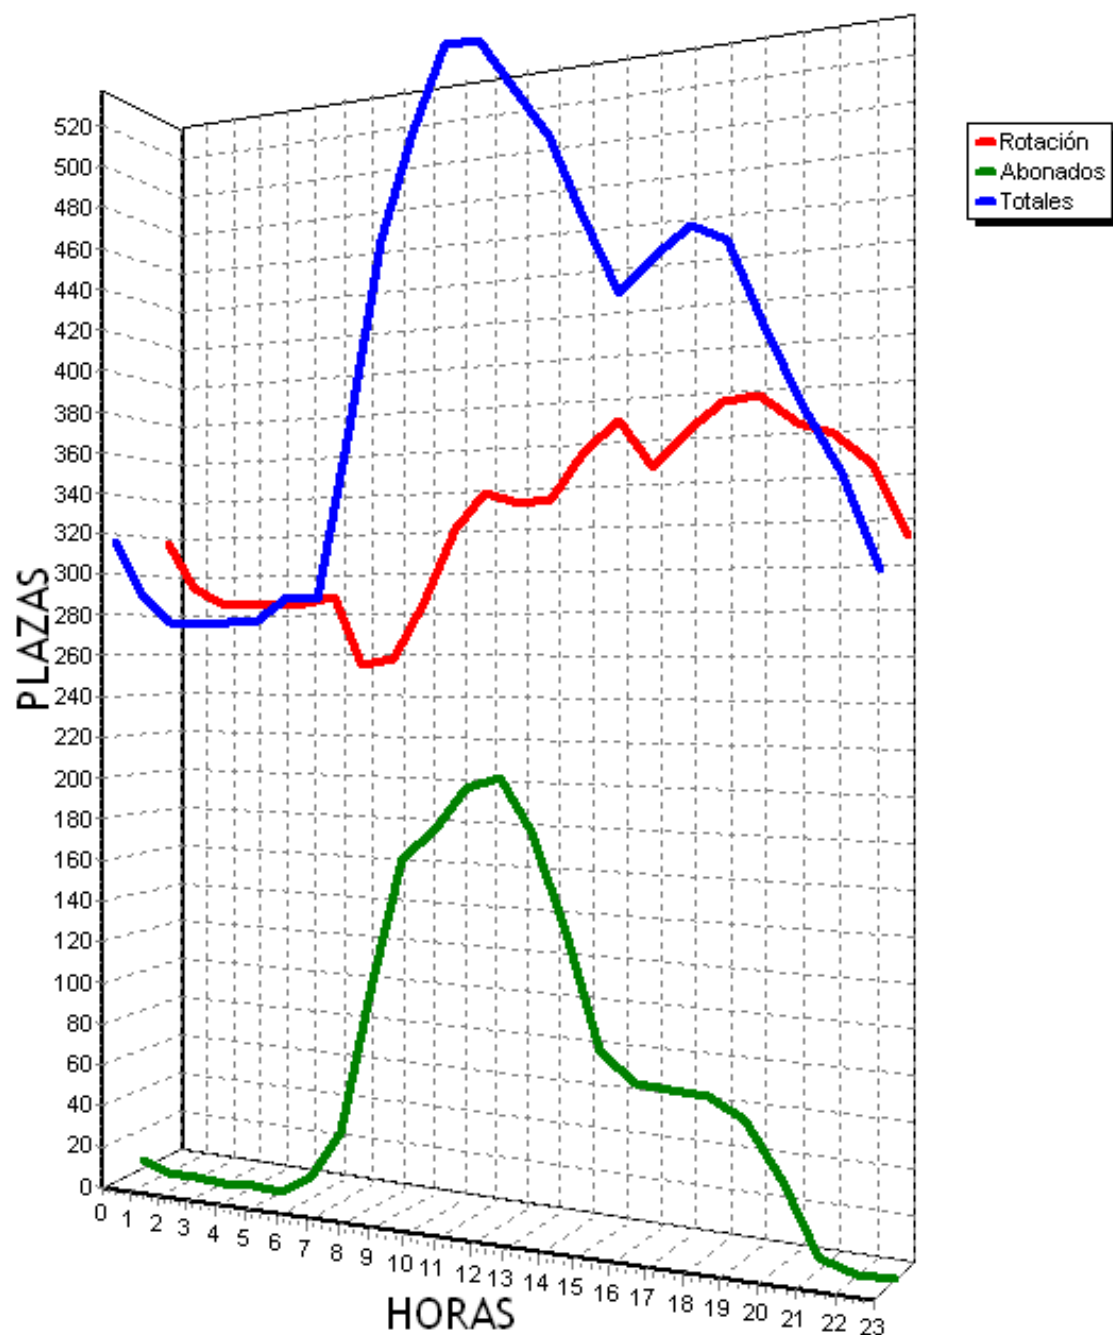

PLAZAS TOTALES DEL PARKING = 719

HORA	ROTACION	ABONADOS	TOTALES
0	318 44%	4 0%	317 44%
1	295 41%	0 0%	289 40%
2	286 39%	1 0%	277 38%
3	285 39%	0 0%	276 38%
4	285 39%	1 0%	276 38%
5	286 39%	1 0%	277 38%
6	289 40%	10 1%	288 40%
7	256 35%	33 4%	287 39%
8	258 35%	107 14%	365 50%
9	285 39%	166 23%	451 62%
10	320 44%	179 24%	499 69%
11	337 46%	199 27%	536 74%
12	331 46%	205 28%	536 74%
13	333 46%	180 25%	513 71%
14	355 49%	134 18%	489 68%
15	367 51%	85 11%	452 62%
16	345 47%	72 10%	418 58%
17	361 50%	71 9%	432 60%
18	374 52%	70 9%	444 61%
19	376 52%	61 8%	437 60%
20	362 50%	36 5%	398 55%
21	358 49%	6 0%	364 50%
22	343 47%	0 0%	337 46%
23	313 43%	1 0%	297 41%
TOTALES	7718	1622	9255