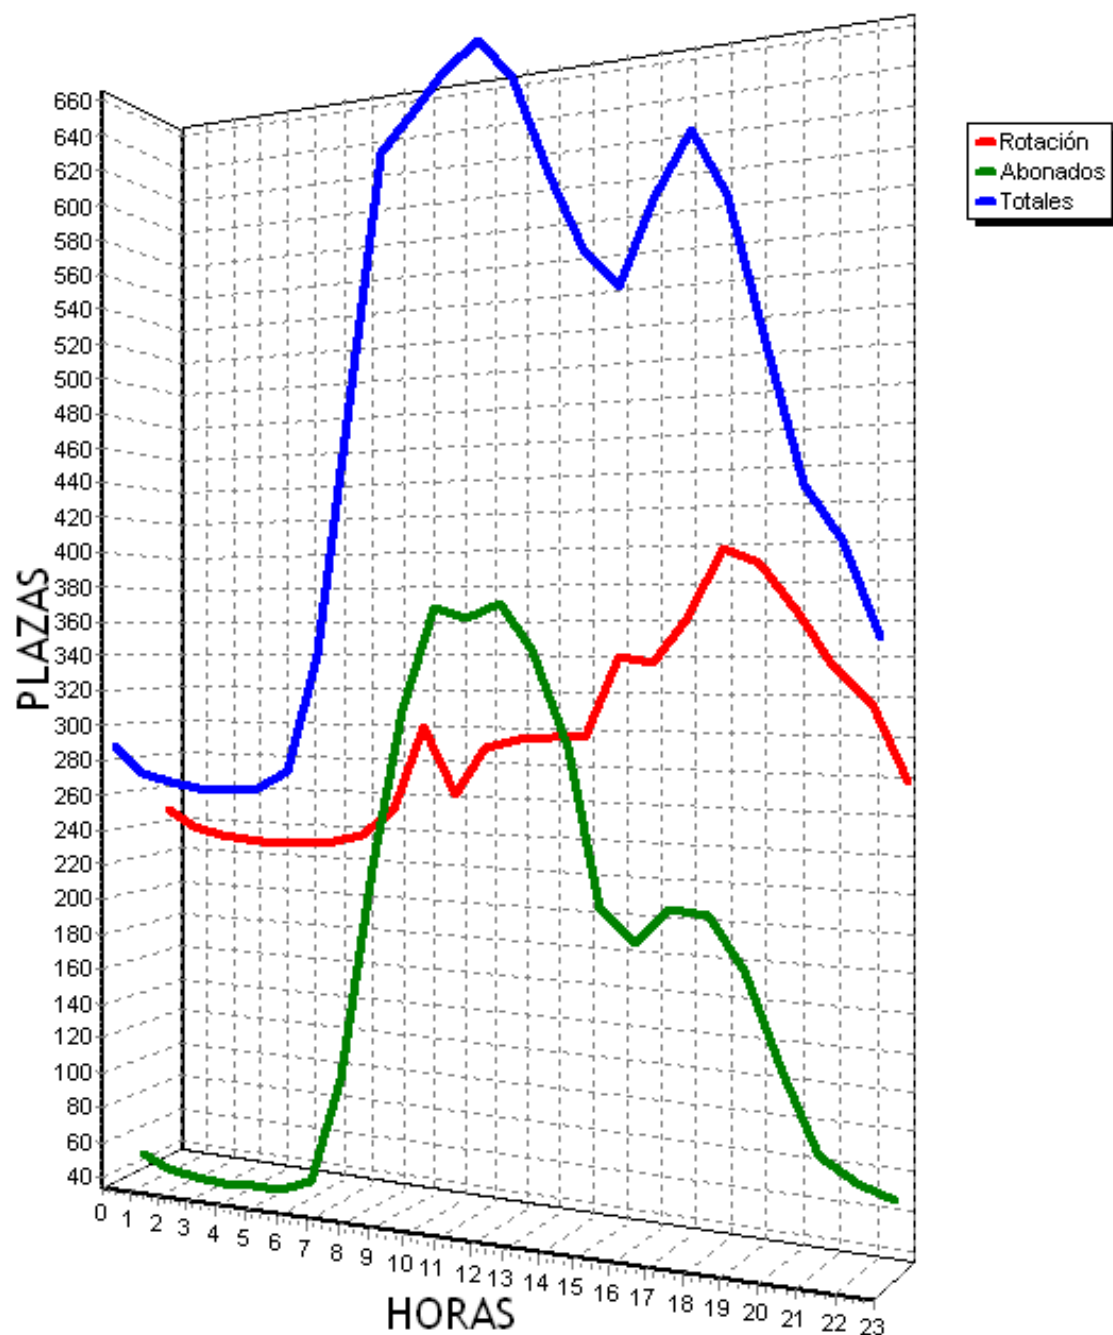

PLAZAS TOTALES DEL PARKING = 719

HORA	ROTACION	ABONADOS	TOTALES
0	245 34%	43 5%	288 40%
1	236 32%	36 5%	272 37%
2	233 32%	35 4%	268 37%
3	231 32%	34 4%	265 36%
4	229 31%	35 4%	264 36%
5	231 32%	36 5%	266 36%
6	233 32%	43 5%	276 38%
7	237 32%	104 14%	342 47%
8	253 35%	224 31%	477 66%
9	300 41%	311 43%	612 85%
10	263 36%	367 51%	631 87%
11	290 40%	361 50%	652 90%
12	295 41%	369 51%	665 92%
13	297 41%	344 47%	642 89%
14	297 41%	292 40%	590 82%
15	340 47%	208 28%	550 76%
16	337 46%	191 26%	529 73%
17	361 50%	210 29%	572 79%
18	397 55%	208 28%	606 84%
19	389 54%	181 25%	571 79%
20	364 50%	132 18%	497 69%
21	335 46%	91 12%	426 59%
22	317 44%	80 11%	398 55%
23	278 38%	73 10%	351 48%
TOTALES	6988	4008	11010