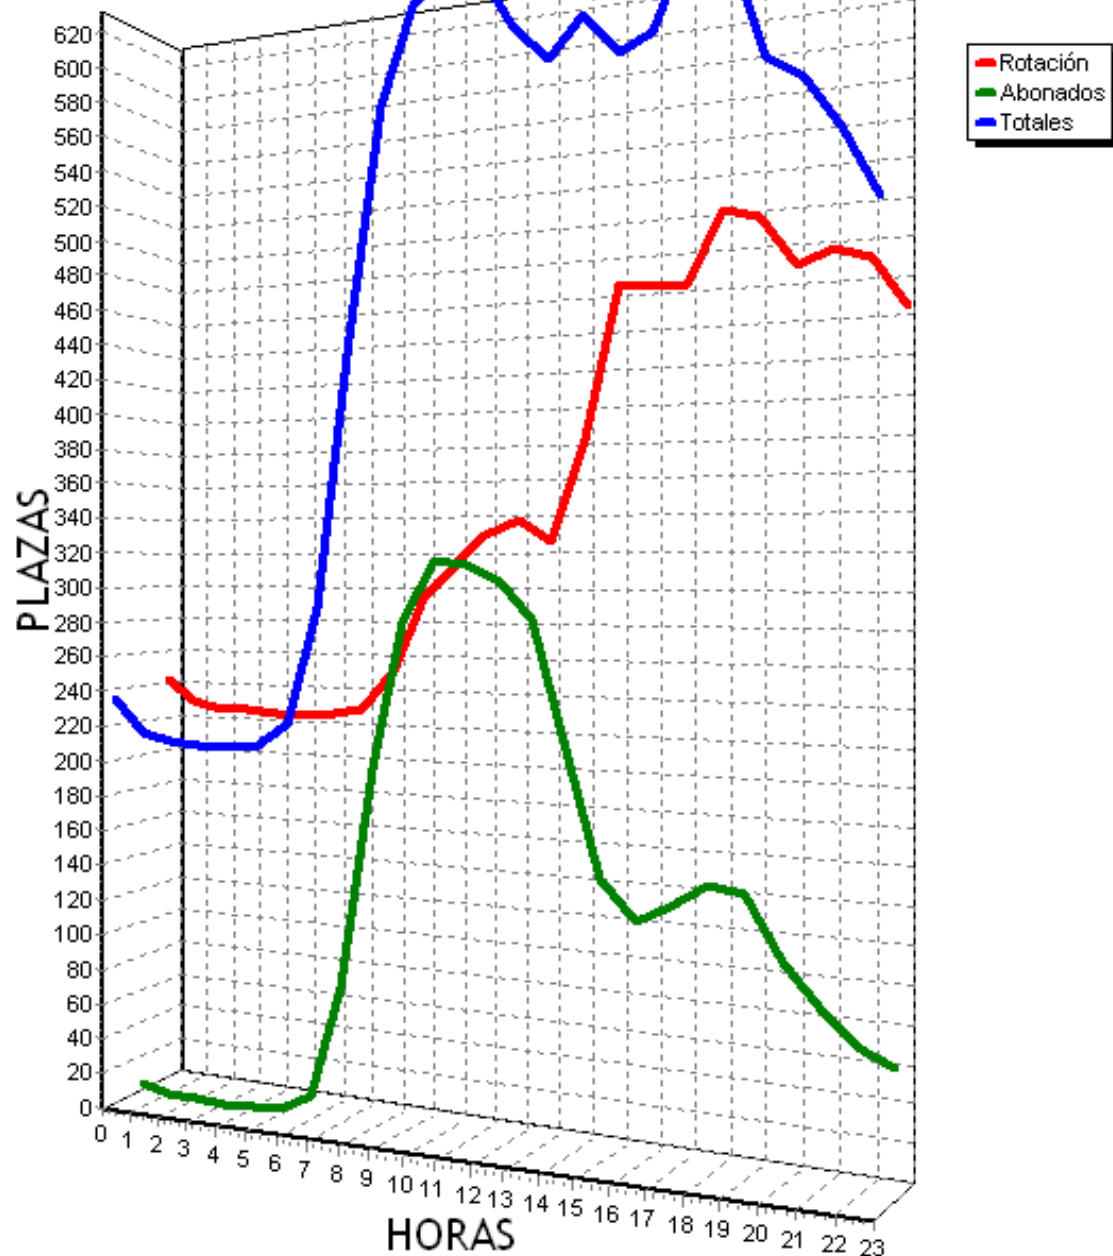

PLAZAS TOTALES DEL PARKING = 719

HORA	ROTACION	ABONADOS	TOTALES
0	242 33%	3 0%	235 32%
1	230 31%	0 0%	217 30%
2	227 31%	1 0%	212 29%
3	227 31%	0 0%	211 29%
4	226 31%	1 0%	210 29%
5	225 31%	3 0%	212 29%
6	227 31%	14 1%	225 31%
7	230 31%	76 10%	290 40%
8	253 35%	200 27%	437 60%
9	294 40%	282 39%	560 77%
10	313 43%	315 43%	612 85%
11	330 45%	313 43%	627 87%
12	338 47%	304 42%	626 87%
13	326 45%	284 39%	594 82%
14	381 52%	211 29%	575 79%
15	464 64%	148 20%	596 82%
16	462 64%	128 17%	574 79%
17	462 64%	137 19%	583 81%
18	498 69%	149 20%	631 87%
19	494 68%	146 20%	624 86%
20	467 64%	113 15%	564 78%
21	475 66%	92 12%	552 76%
22	469 65%	74 10%	527 73%
23	443 61%	65 9%	492 68%
TOTALES	8303	3059	10986