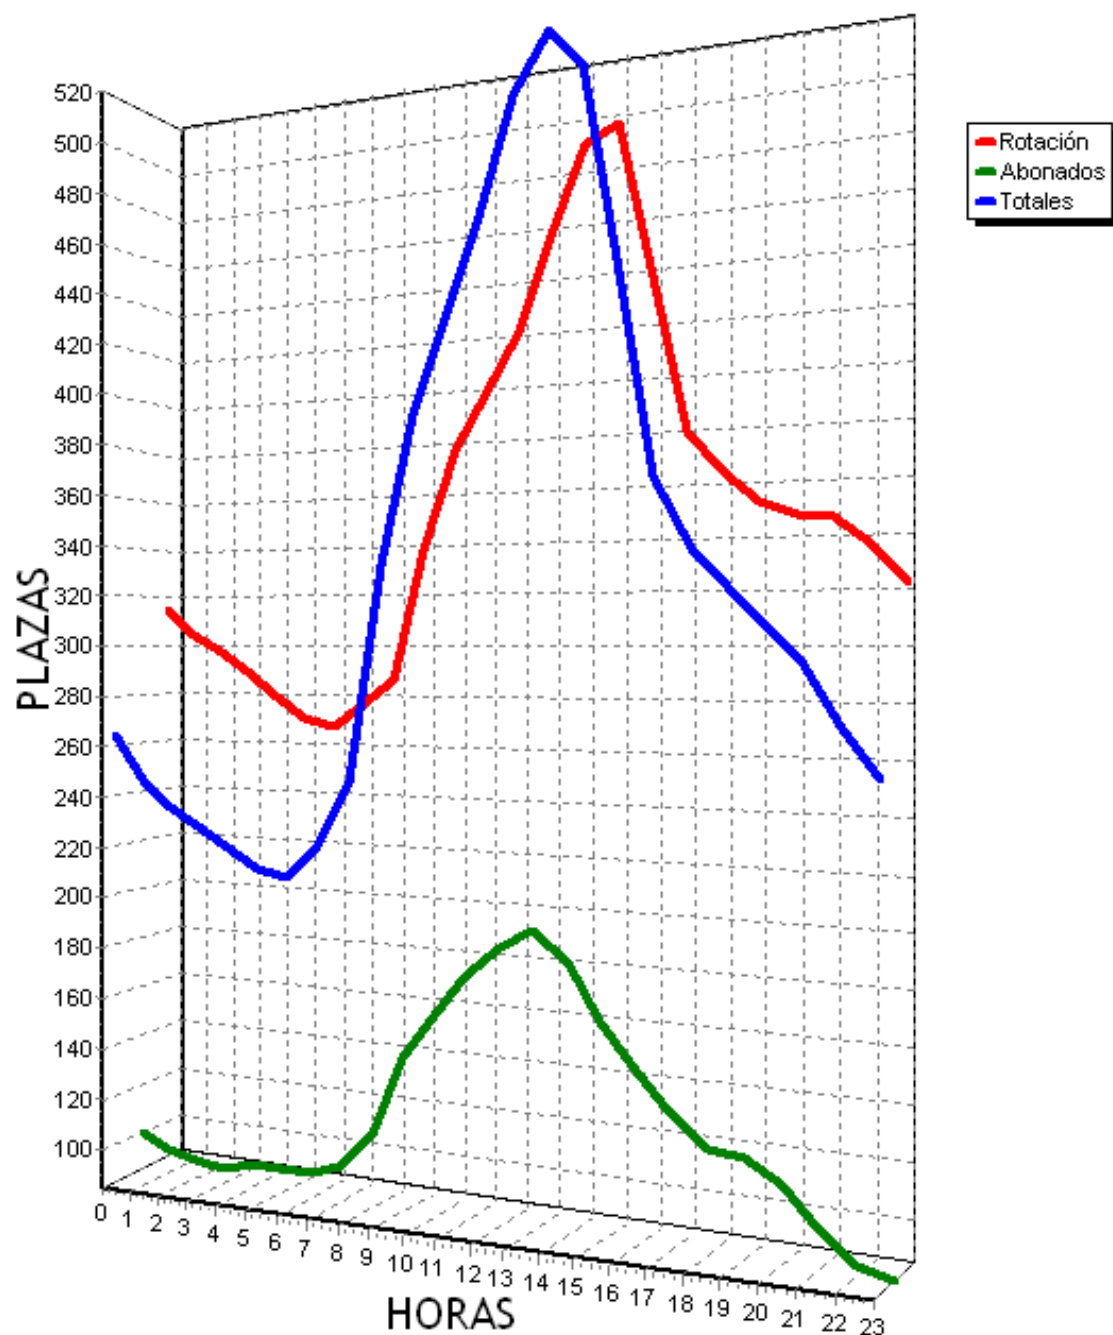

PLAZAS TOTALES DEL PARKING = 719

HORA	ROTACION	ABONADOS	TOTALES
0	315	100	264
1	304	95	247
2	297	92	237
3	289	91	230
4	279	94	222
5	271	94	214
6	268	95	212
7	276	99	224
8	287	113	249
9	337	144	330
10	375	161	385
11	395	177	419
12	419	189	456
13	454	196	498
14	487	185	520
15	493	165	506
16	436	148	432
17	378	134	360
18	363	123	334
19	352	121	321
20	347	113	308
21	346	99	294
22	336	88	272
23	323	85	256
TOTALES	8427	3001	7790