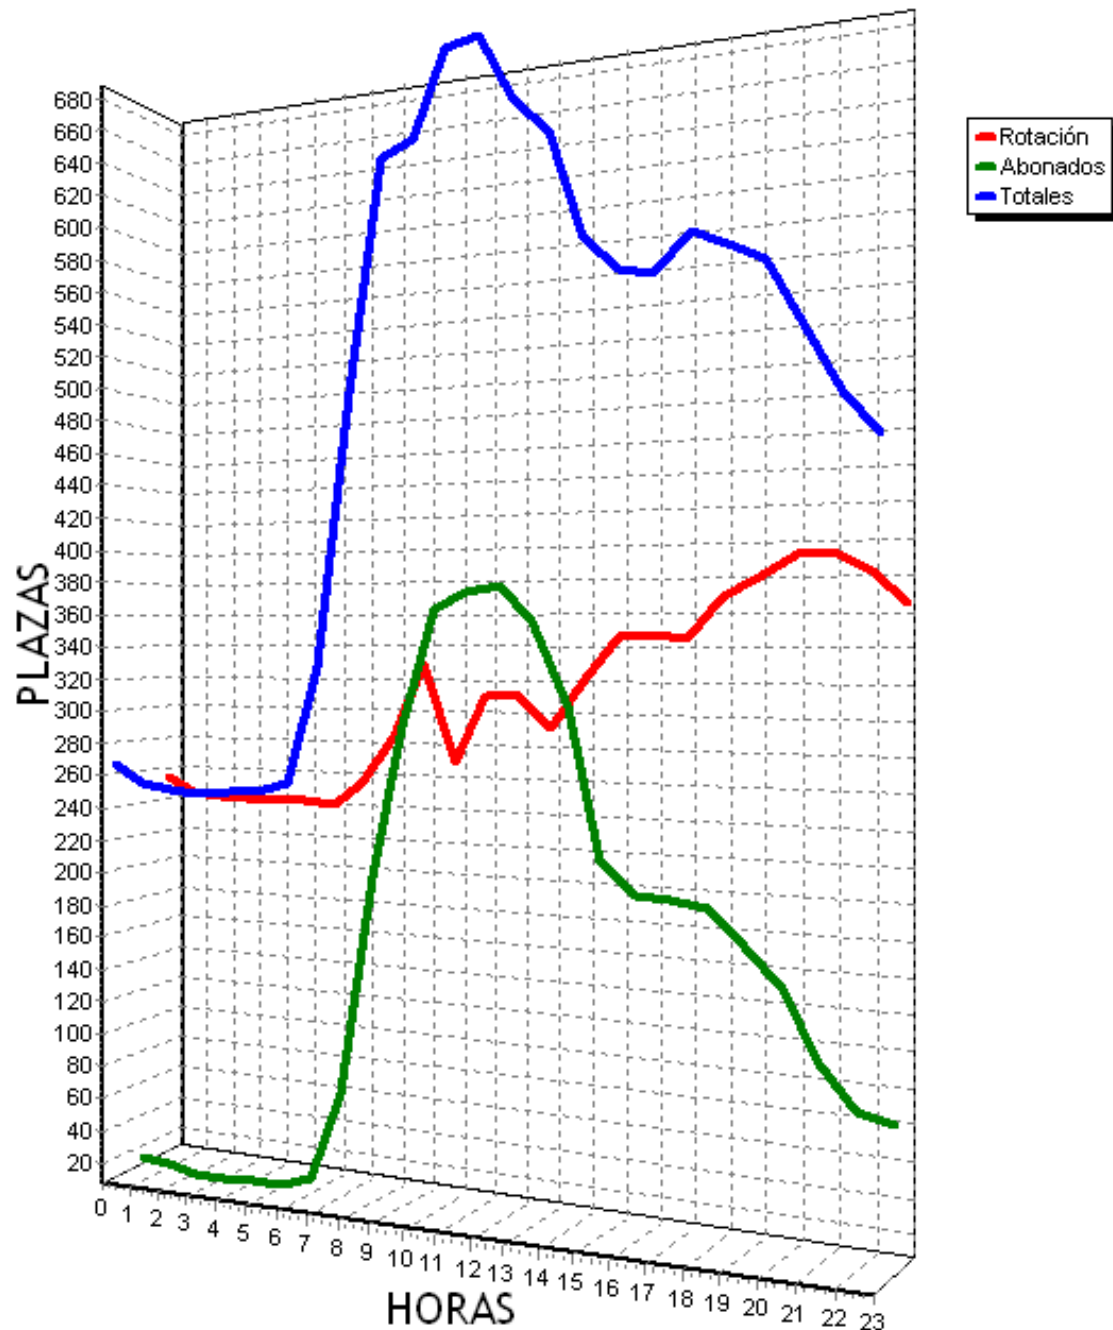

PLAZAS TOTALES DEL PARKING = 719

HORA	ROTACION	ABONADOS	TOTALES
0	254 35%	12 1%	267 37%
1	245 34%	10 1%	256 35%
2	243 33%	8 1%	252 35%
3	242 33%	8 1%	251 34%
4	242 33%	9 1%	252 35%
5	243 33%	10 1%	253 35%
6	242 33%	16 2%	259 36%
7	256 35%	71 9%	328 45%
8	285 39%	203 28%	489 68%
9	329 45%	293 40%	623 86%
10	271 37%	362 50%	633 88%
11	311 43%	372 51%	682 94%
12	311 43%	375 52%	687 95%
13	293 40%	355 49%	648 90%
14	322 44%	306 42%	628 87%
15	346 48%	220 30%	567 78%
16	347 48%	201 27%	548 76%
17	345 47%	200 27%	544 75%
18	369 51%	196 27%	565 78%
19	379 52%	177 24%	557 77%
20	392 54%	155 21%	547 76%
21	394 54%	117 16%	511 71%
22	383 53%	93 12%	476 66%
23	364 50%	88 12%	453 63%
TOTALES	7408	3857	11276