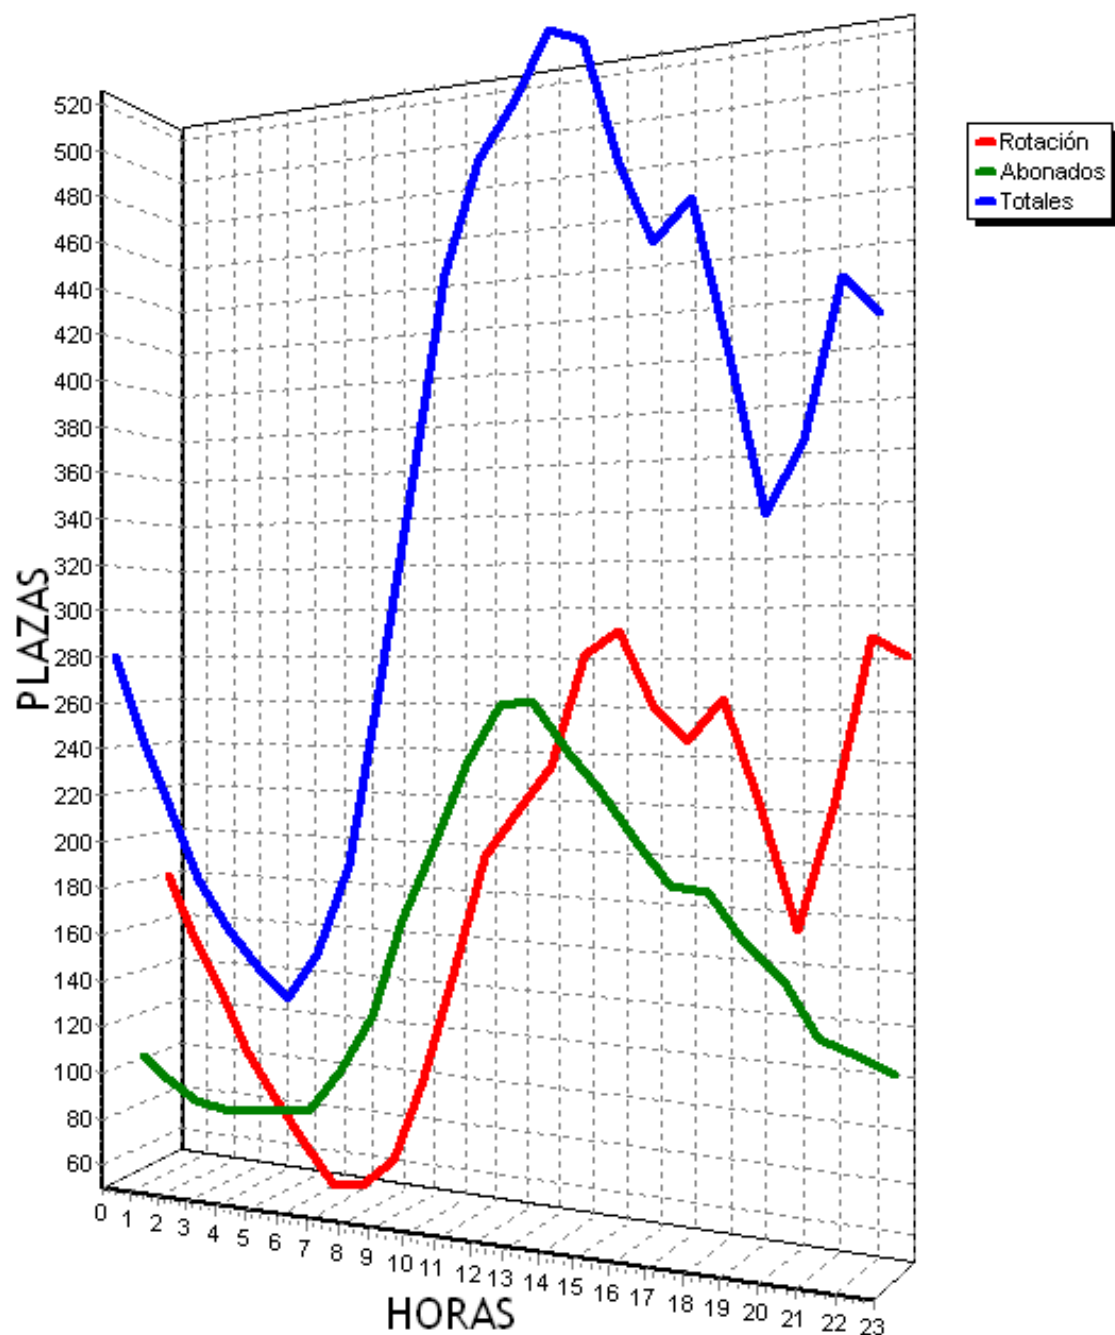

PLAZAS TOTALES DEL PARKING = 719

HORA	ROTACION	ABONADOS	TOTALES
0	179 24%	101 14%	280 38%
1	152 21%	92 12%	244 33%
2	129 17%	85 11%	214 29%
3	103 14%	82 11%	185 25%
4	83 11%	83 11%	165 22%
5	66 9%	85 11%	151 21%
6	50 6%	88 12%	138 19%
7	52 7%	106 14%	158 21%
8	65 9%	130 18%	195 27%
9	101 14%	171 23%	272 37%
10	150 20%	203 28%	353 49%
11	197 27%	237 32%	434 60%
12	217 30%	261 36%	478 66%
13	235 32%	263 36%	498 69%
14	282 39%	243 33%	525 73%
15	291 40%	228 31%	519 72%
16	261 36%	209 29%	470 65%
17	247 34%	192 26%	439 61%
18	264 36%	190 26%	454 63%
19	224 31%	172 23%	397 55%
20	175 24%	159 22%	334 46%
21	223 31%	137 19%	361 50%
22	288 40%	132 18%	420 58%
23	281 39%	126 17%	407 56%
TOTALES	4315	3775	8091