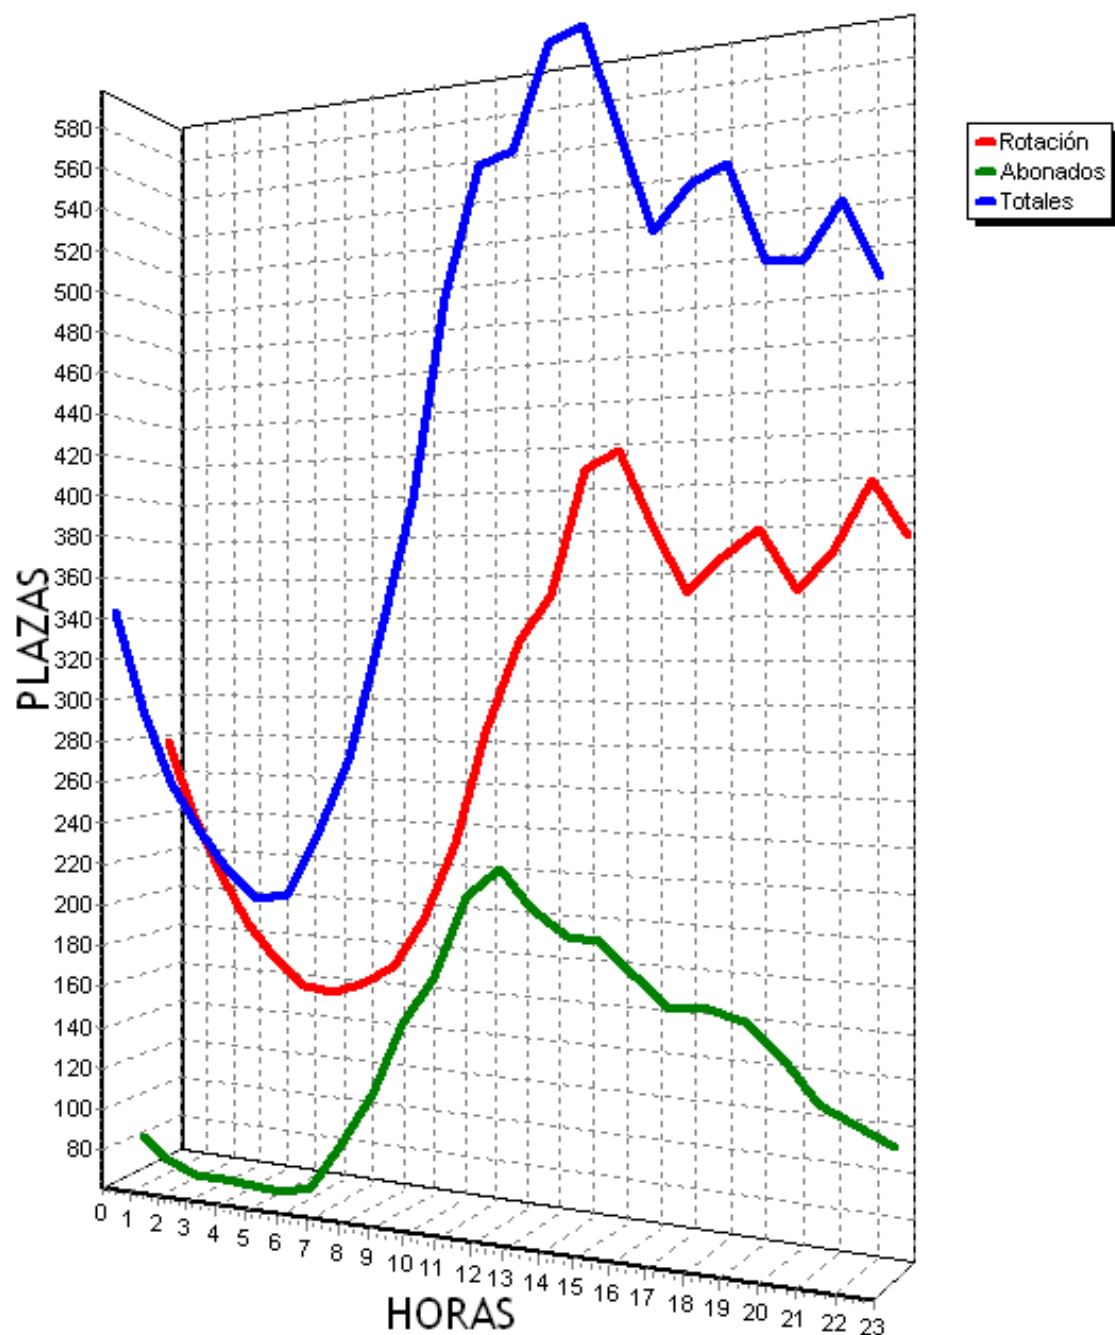

PLAZAS TOTALES DEL PARKING = 719

HORA	ROTACION	ABONADOS	TOTALES
0	277 38%	78 10%	343 47%
1	239 33%	69 9%	295 41%
2	210 29%	64 8%	261 36%
3	187 26%	64 8%	238 33%
4	170 23%	63 8%	219 30%
5	158 21%	62 8%	207 28%
6	156 21%	67 9%	210 29%
7	162 22%	90 12%	239 33%
8	172 23%	115 15%	274 38%
9	195 27%	150 20%	333 46%
10	233 32%	173 24%	393 54%
11	286 39%	211 29%	484 67%
12	329 45%	225 31%	541 75%
13	350 48%	208 28%	546 75%
14	408 56%	196 27%	591 82%
15	415 57%	195 27%	597 83%
16	380 52%	181 25%	548 76%
17	350 48%	168 23%	505 70%
18	367 51%	170 23%	524 72%
19	378 52%	165 22%	530 73%
20	350 48%	151 21%	488 67%
21	369 51%	132 18%	488 67%
22	398 55%	125 17%	510 70%
23	374 52%	117 16%	478 66%
TOTALES	6913	3239	9842