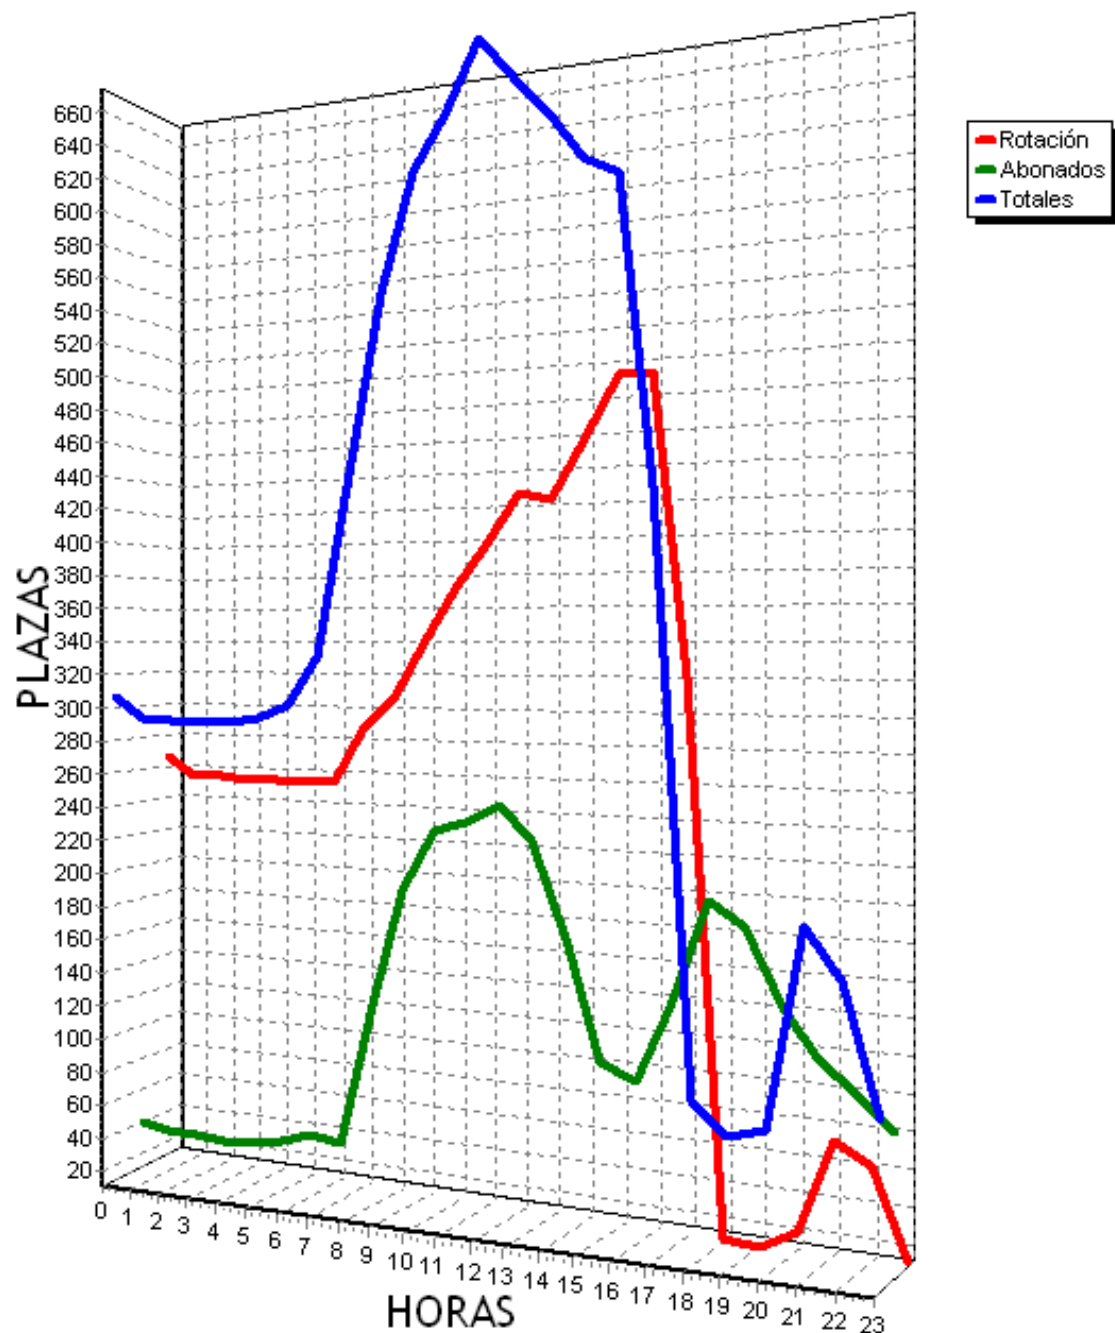

PLAZAS TOTALES DEL PARKING = 719

HORA	ROTACION	ABONADOS	TOTALES
0	266 36%	40 5%	306 42%
1	256 35%	38 5%	294 40%
2	255 35%	38 5%	293 40%
3	254 35%	37 5%	292 40%
4	254 35%	38 5%	292 40%
5	254 35%	41 5%	295 41%
6	255 35%	49 6%	304 42%
7	286 39%	46 6%	332 46%
8	306 42%	129 17%	435 60%
9	339 47%	197 27%	536 74%
10	371 51%	232 32%	603 83%
11	395 54%	238 33%	633 88%
12	426 59%	248 34%	673 93%
13	421 58%	229 31%	650 90%
14	455 63%	172 23%	627 87%
15	491 68%	110 15%	601 83%
16	491 68%	100 13%	591 82%
17	320 44%	143 19%	422 58%
18	13 1%	201 27%	99 13%
19	12 1%	188 26%	83 11%
20	22 3%	147 20%	87 12%
21	73 10%	121 16%	194 26%
22	62 8%	105 14%	167 23%
23	14 1%	87 12%	99 13%
TOTALES	6291	2974	8908