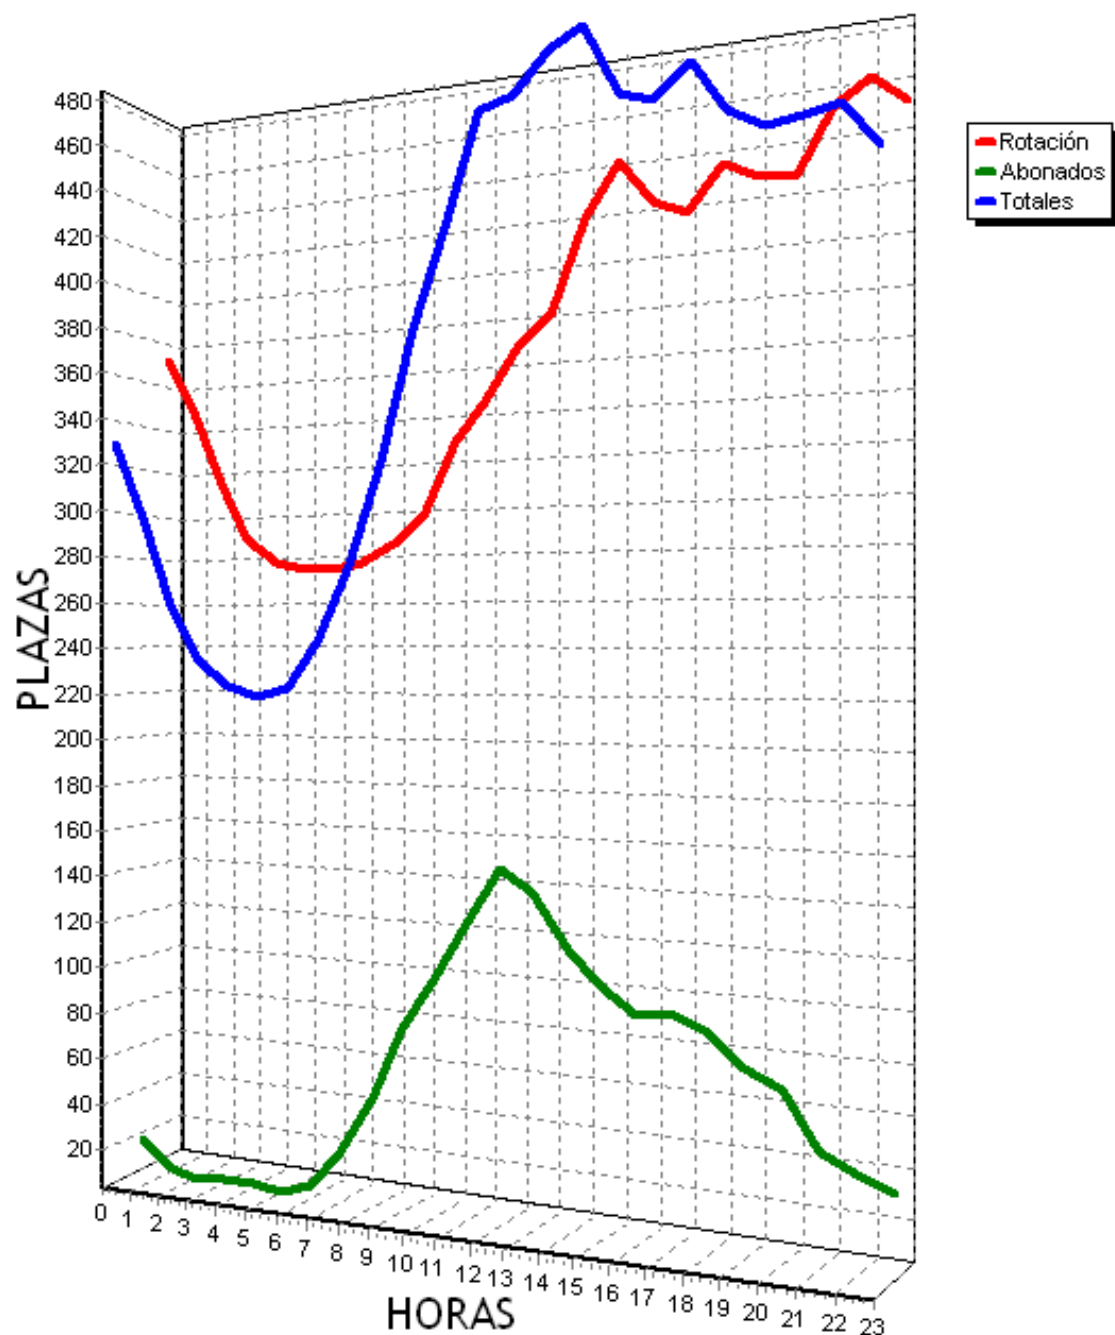

PLAZAS TOTALES DEL PARKING = 719

HORA	ROTACION	ABONADOS	TOTALES			
0	372	51%	18	2%	330	45%
1	348	48%	7	0%	296	41%
2	314	43%	4	0%	258	35%
3	289	40%	6	0%	234	32%
4	278	38%	6	0%	224	31%
5	274	38%	5	0%	219	30%
6	274	38%	9	1%	223	31%
7	277	38%	25	3%	243	33%
8	284	39%	50	6%	274	38%
9	296	41%	81	11%	317	44%
10	327	45%	103	14%	370	51%
11	343	47%	127	17%	410	57%
12	366	50%	150	20%	455	63%
13	378	52%	141	19%	459	63%
14	416	57%	119	16%	475	66%
15	438	60%	105	14%	483	67%
16	420	58%	95	13%	455	63%
17	414	57%	97	13%	451	62%
18	432	60%	91	12%	463	64%
19	426	59%	78	10%	443	61%
20	425	59%	71	9%	436	60%
21	450	62%	49	6%	439	61%
22	460	63%	42	5%	442	61%
23	449	62%	36	5%	425	59%
TOTALES	8750	1515	8824