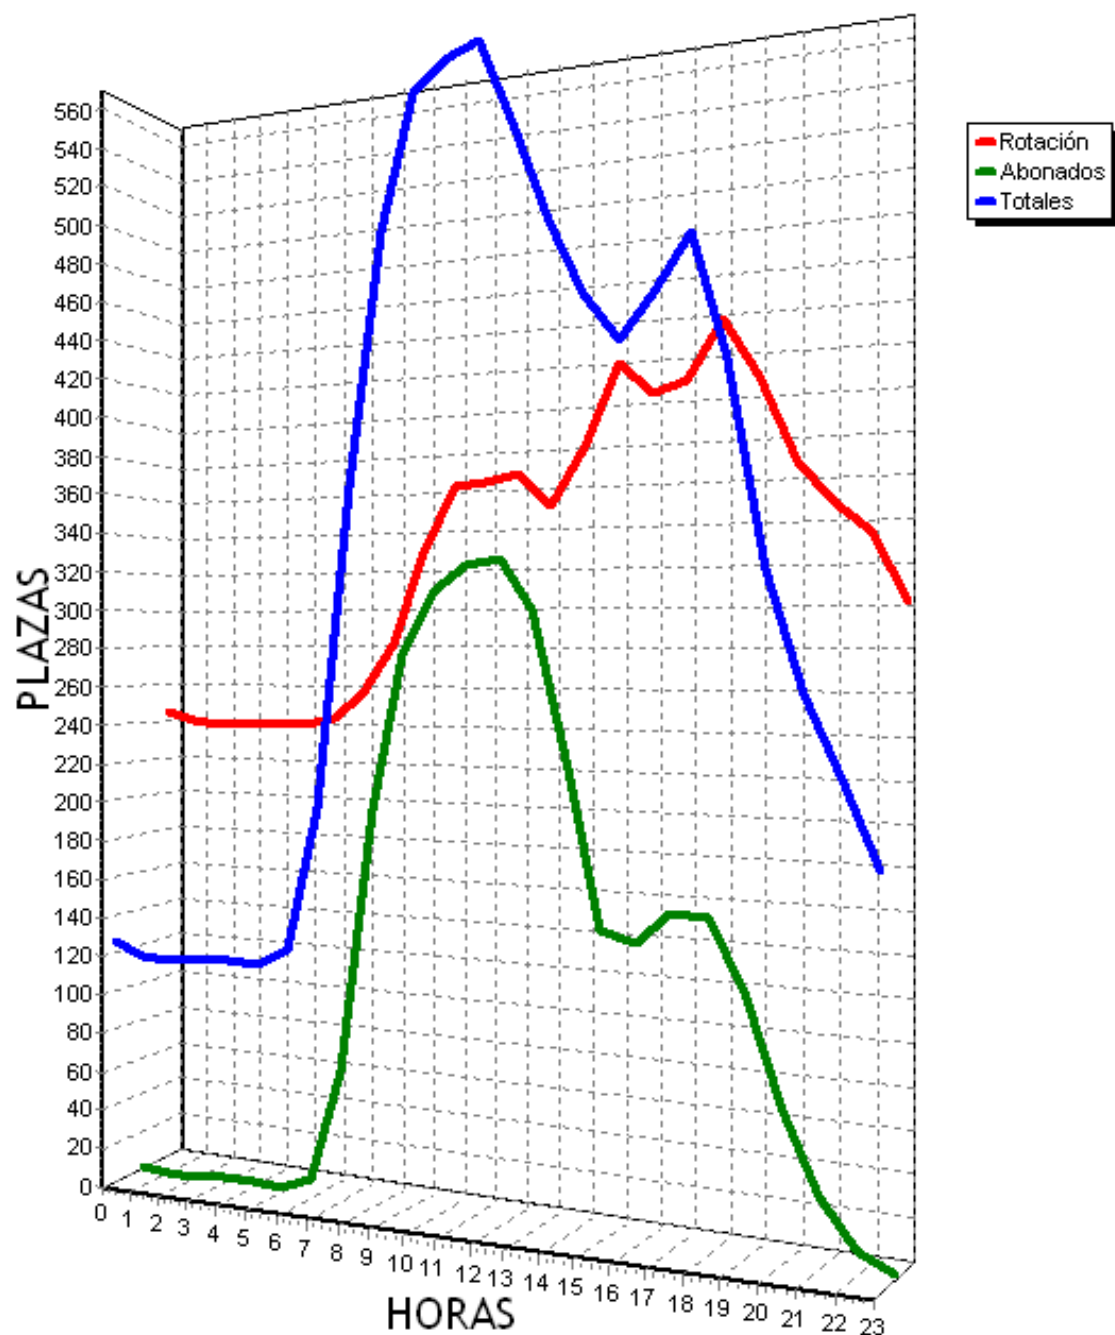

PLAZAS TOTALES DEL PARKING = 719

HORA	ROTACION	ABONADOS	TOTALES
0	245 34%	1 0%	126 17%
1	241 33%	0 0%	119 16%
2	239 33%	1 0%	118 16%
3	239 33%	3 0%	120 16%
4	239 33%	4 0%	121 16%
5	240 33%	3 0%	121 16%
6	244 33%	9 1%	130 18%
7	256 35%	67 9%	201 27%
8	282 39%	199 27%	359 49%
9	329 45%	277 38%	483 67%
10	361 50%	309 42%	548 76%
11	363 50%	321 44%	562 78%
12	367 51%	324 45%	569 79%
13	350 48%	299 41%	527 73%
14	379 52%	223 31%	480 66%
15	418 58%	147 20%	444 61%
16	402 55%	142 19%	422 58%
17	408 56%	157 21%	442 61%
18	435 60%	156 21%	469 65%
19	408 56%	124 17%	410 57%
20	368 51%	70 9%	316 43%
21	348 48%	33 4%	260 36%
22	334 46%	11 1%	223 31%
23	302 42%	3 0%	183 25%
TOTALES	7797	2883	7753