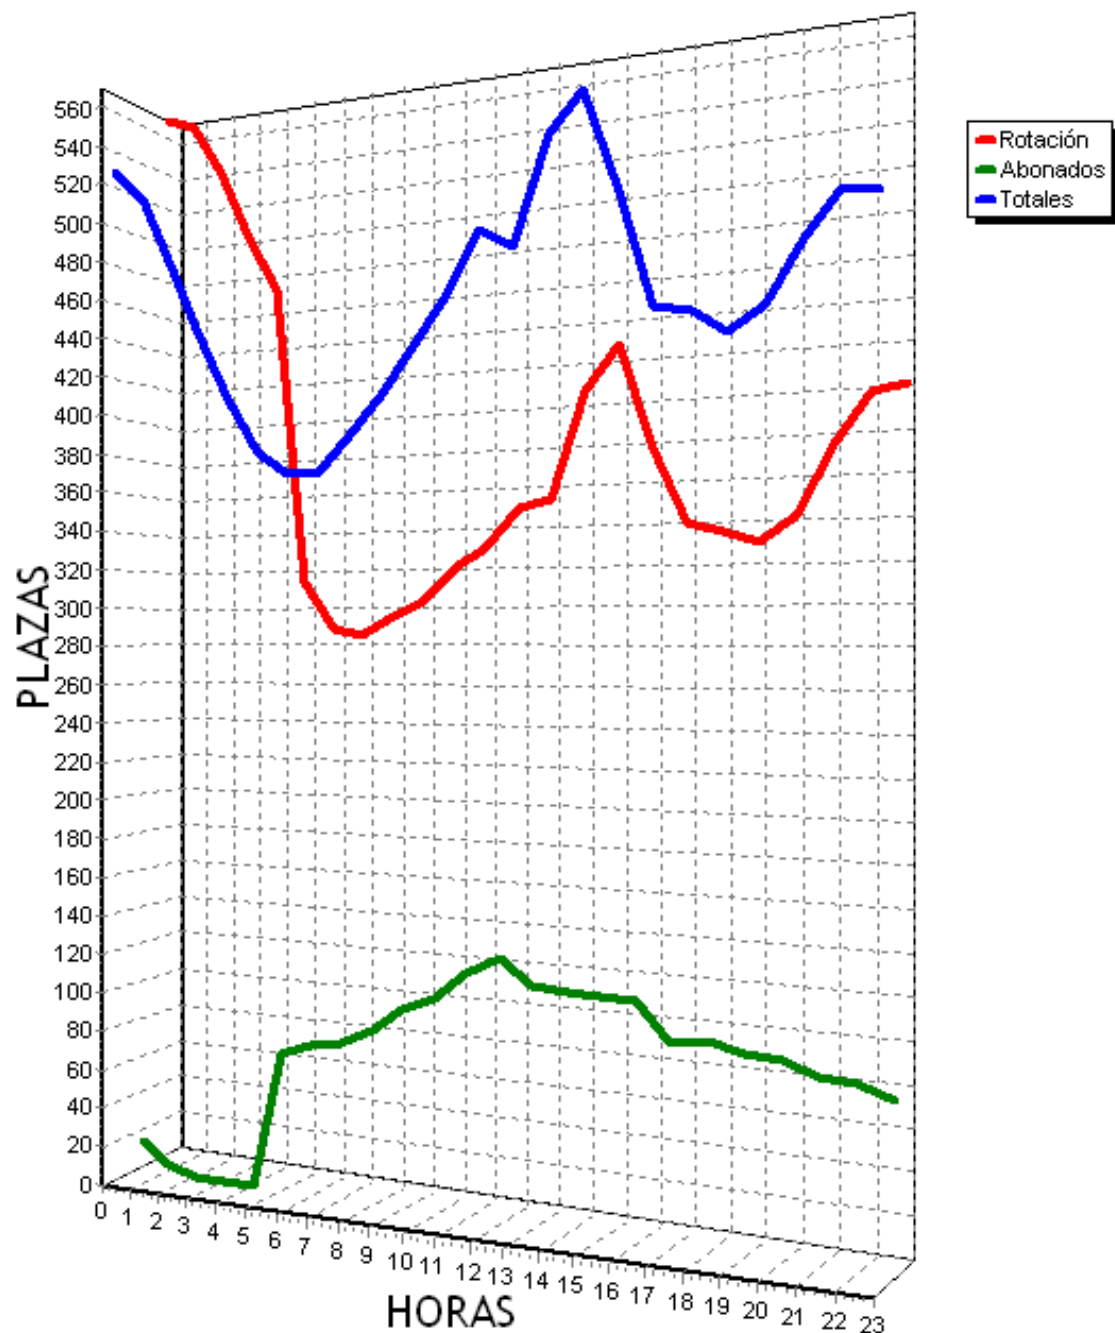

PLAZAS TOTALES DEL PARKING = 719

HORA	ROTACION	ABONADOS	TOTALES
0	569 79%	14 1%	528 73%
1	563 78%	4 0%	512 71%
2	535 74%	0 0%	477 66%
3	501 69%	0 0%	439 61%
4	469 65%	0 0%	405 56%
5	314 43%	70 9%	378 52%
6	289 40%	77 10%	366 50%
7	286 39%	80 11%	366 50%
8	296 41%	88 12%	384 53%
9	303 42%	100 13%	402 55%
10	320 44%	106 14%	425 59%
11	329 45%	120 16%	448 62%
12	348 48%	130 18%	478 66%
13	352 48%	117 16%	469 65%
14	404 56%	115 15%	519 72%
15	426 59%	114 15%	539 74%
16	375 52%	114 15%	489 68%
17	339 47%	96 13%	435 60%
18	334 46%	98 13%	432 60%
19	329 45%	94 13%	422 58%
20	341 47%	92 12%	433 60%
21	374 52%	86 11%	461 64%
22	397 55%	85 11%	482 67%
23	400 55%	79 10%	480 66%
TOTALES	9193	1879	10769