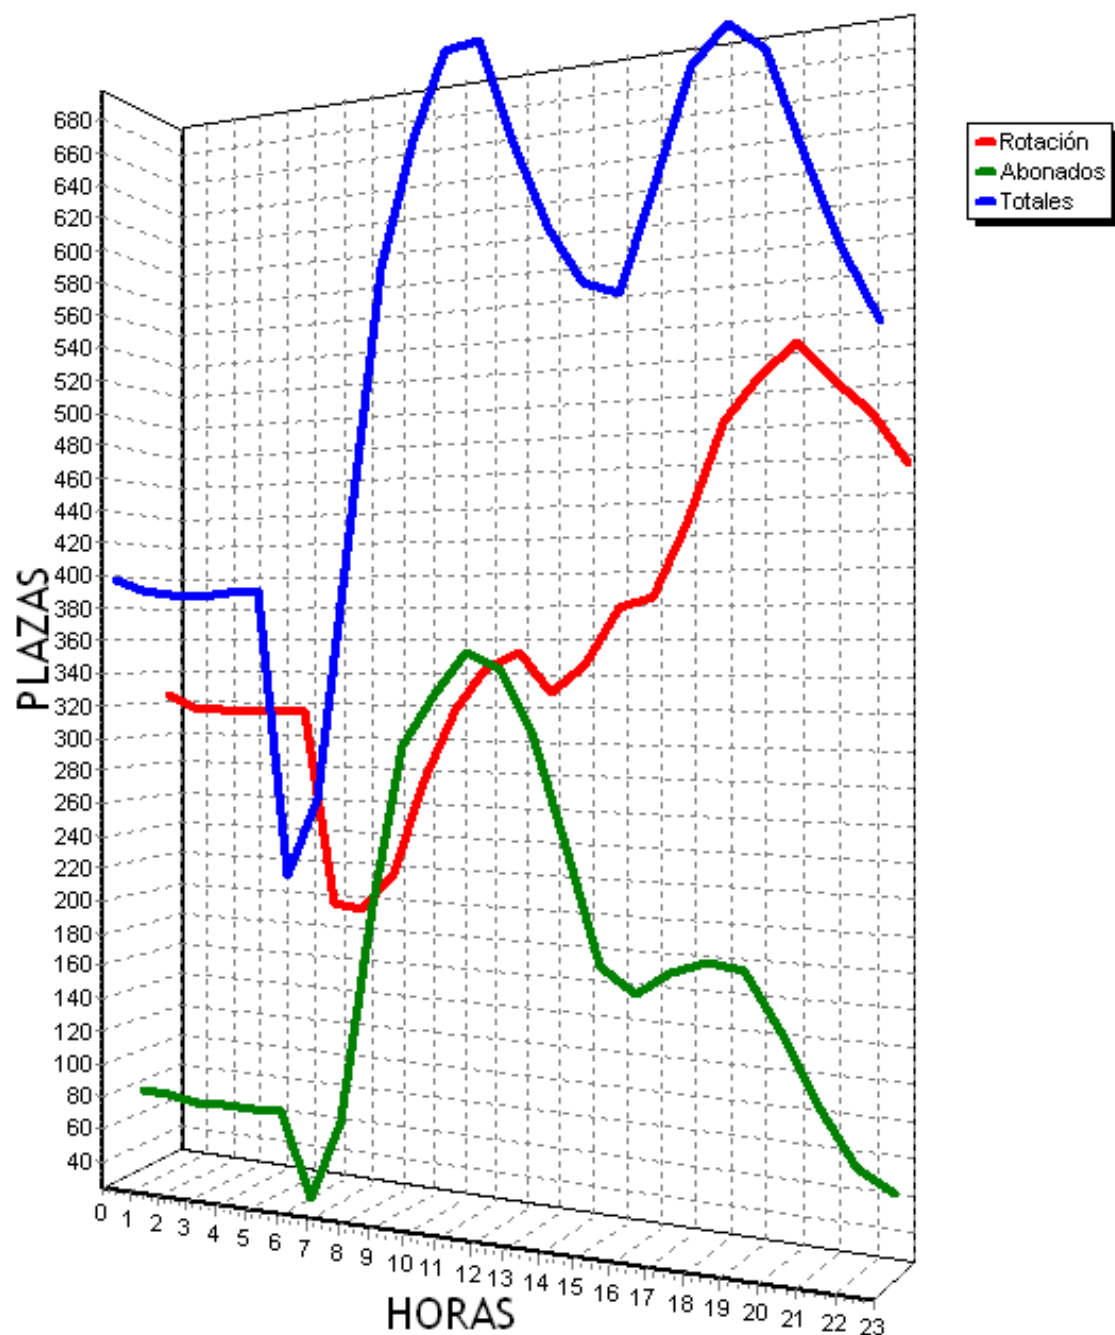

PLAZAS TOTALES DEL PARKING = 719

HORA	ROTACION	ABONADOS	TOTALES
0	324 45%	74 10%	398 55%
1	316 43%	74 10%	390 54%
2	316 43%	72 10%	388 53%
3	315 43%	72 10%	387 53%
4	315 43%	73 10%	388 53%
5	316 43%	73 10%	389 54%
6	198 27%	24 3%	222 30%
7	195 27%	72 10%	267 37%
8	219 30%	204 28%	422 58%
9	276 38%	298 41%	574 79%
10	318 44%	328 45%	646 89%
11	342 47%	353 49%	694 96%
12	353 49%	344 47%	697 96%
13	329 45%	308 42%	637 88%
14	346 48%	240 33%	587 81%
15	379 52%	177 24%	556 77%
16	384 53%	164 22%	548 76%
17	426 59%	177 24%	603 83%
18	482 67%	185 25%	667 92%
19	507 70%	181 25%	688 95%
20	523 72%	149 20%	672 93%
21	502 69%	112 15%	614 85%
22	483 67%	80 11%	563 78%
23	455 63%	70 9%	525 73%
TOTALES	8619	3904	12522