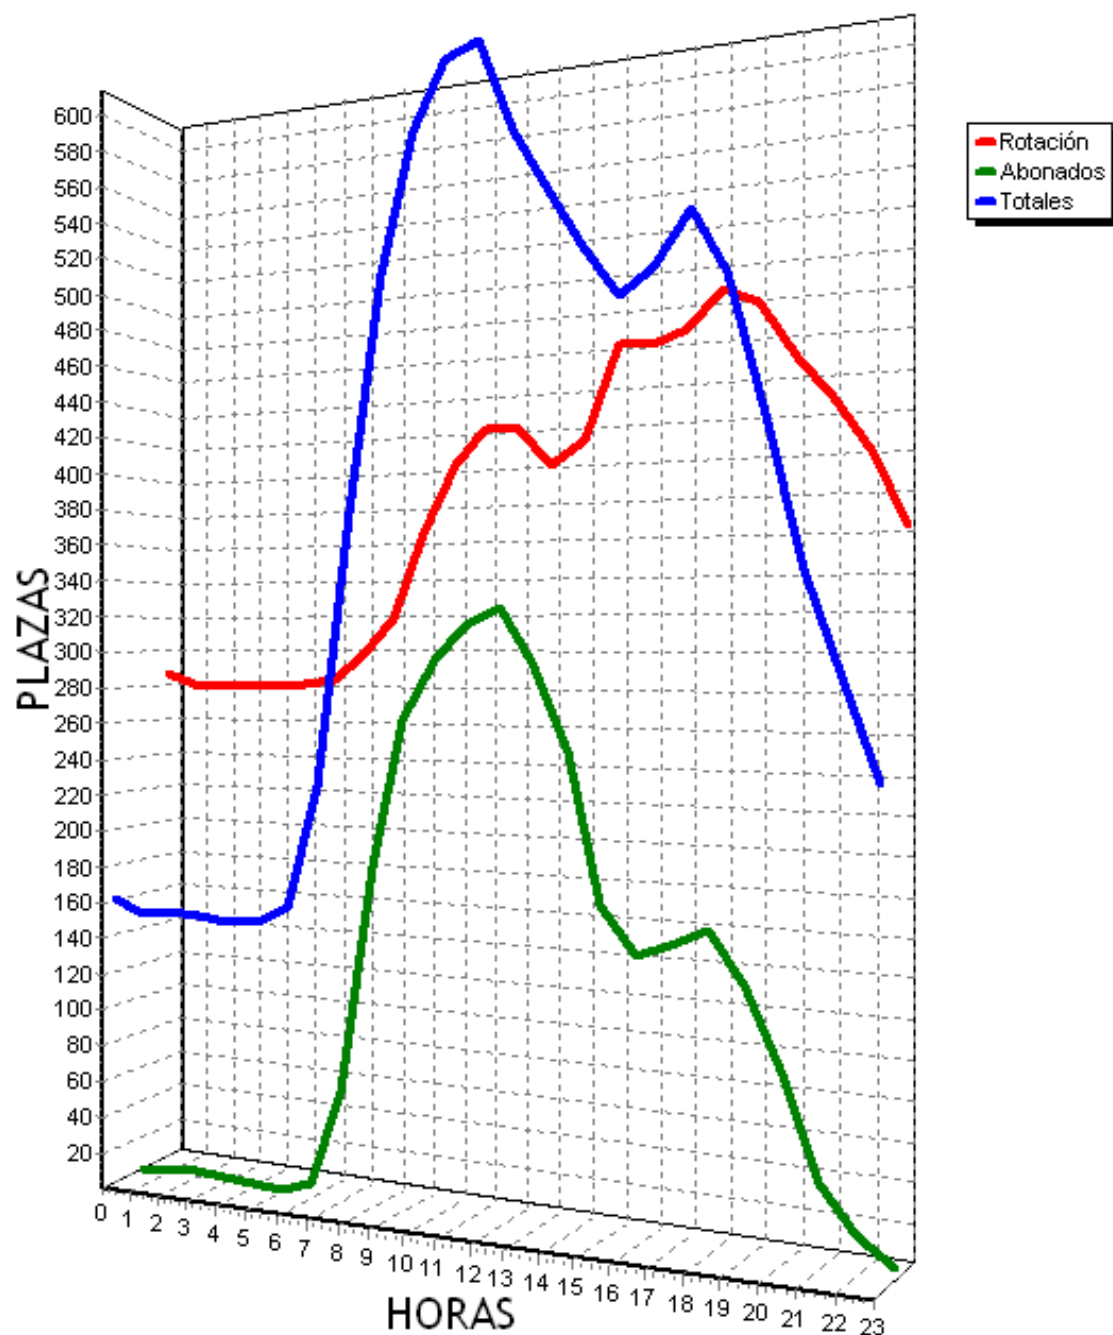

PLAZAS TOTALES DEL PARKING = 719

HORA	ROTACION	ABONADOS	TOTALES
0	286 39%	1 0%	160 22%
1	281 39%	2 0%	154 21%
2	280 38%	5 0%	156 21%
3	280 38%	4 0%	155 21%
4	280 38%	3 0%	154 21%
5	282 39%	3 0%	155 21%
6	284 39%	9 1%	163 22%
7	297 41%	61 8%	229 31%
8	319 44%	185 25%	375 52%
9	365 50%	263 36%	498 69%
10	402 55%	296 41%	570 79%
11	420 58%	315 43%	605 84%
12	419 58%	323 44%	613 85%
13	399 55%	295 41%	565 78%
14	412 57%	249 34%	532 73%
15	460 63%	172 23%	503 69%
16	459 63%	147 20%	477 66%
17	465 64%	153 21%	489 68%
18	484 67%	162 22%	517 71%
19	477 66%	136 18%	485 67%
20	448 62%	95 13%	415 57%
21	427 59%	43 5%	341 47%
22	400 55%	19 2%	289 40%
23	362 50%	6 0%	239 33%
TOTALES	8988	2947	8839