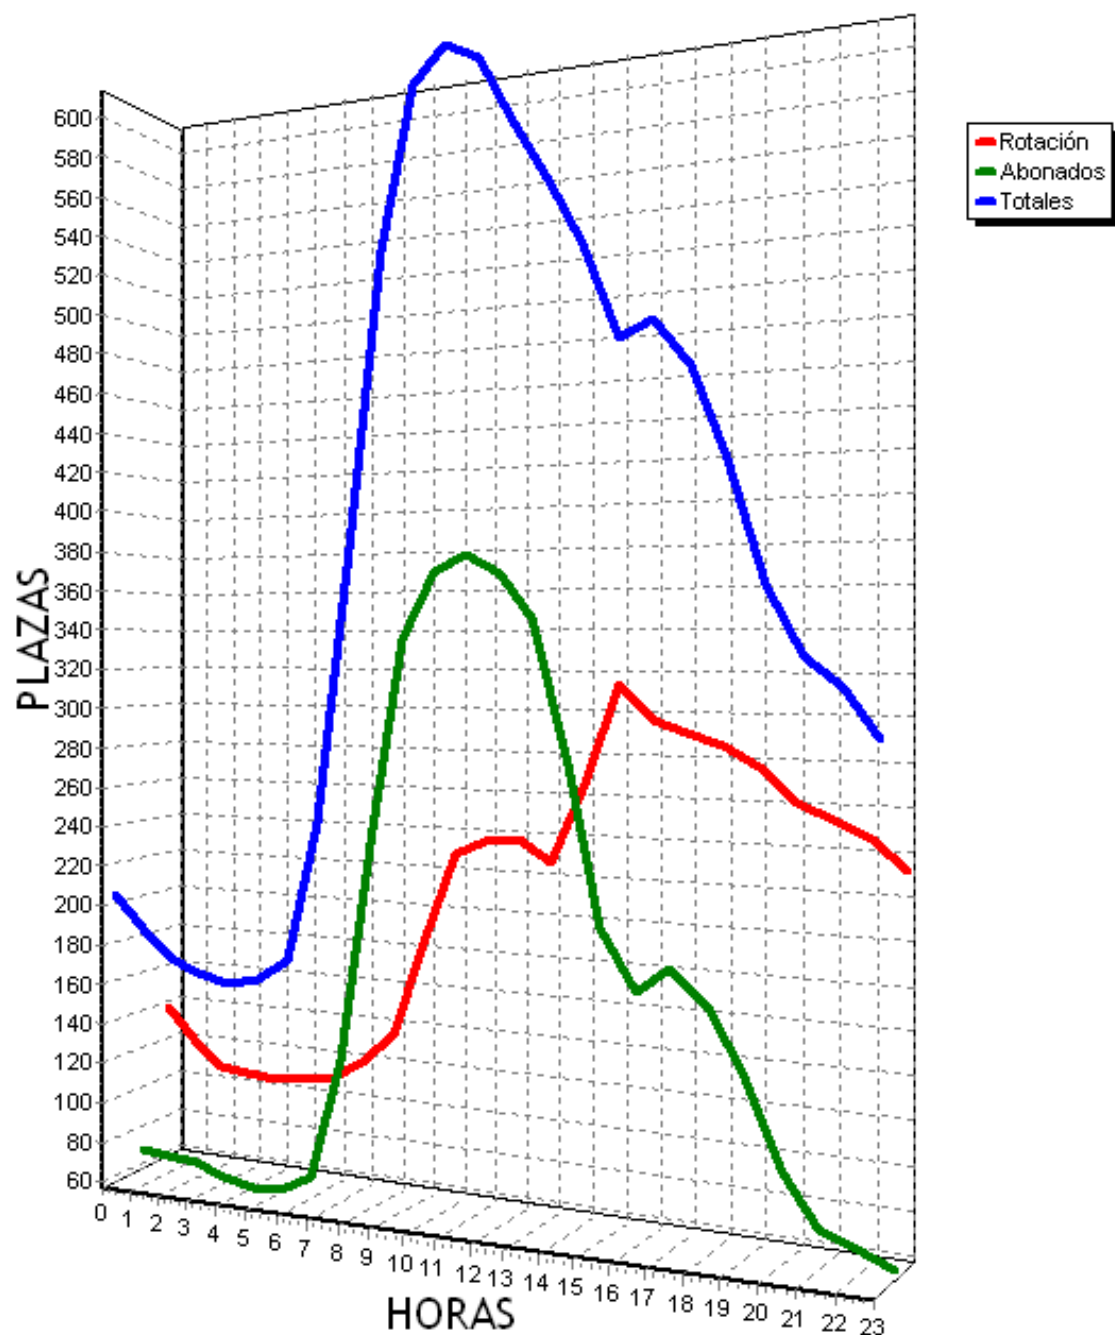

PLAZAS TOTALES DEL PARKING = 719

HORA	ROTACION		ABONADOS		TOTALES	
0	137	19%	67	9%	204	28%
1	122	16%	66	9%	188	26%
2	109	15%	65	9%	175	24%
3	108	15%	60	8%	168	23%
4	107	14%	57	7%	165	22%
5	109	15%	59	8%	168	23%
6	112	15%	67	9%	179	24%
7	121	16%	127	17%	247	34%
8	137	19%	242	33%	379	52%
9	185	25%	335	46%	520	72%
10	229	31%	368	51%	596	82%
11	237	32%	376	52%	613	85%
12	238	33%	367	51%	605	84%
13	228	31%	345	47%	573	79%
14	267	37%	277	38%	544	75%
15	314	43%	201	27%	514	71%
16	297	41%	174	24%	471	65%
17	291	40%	186	25%	477	66%
18	287	39%	170	23%	456	63%
19	277	38%	139	19%	414	57%
20	261	36%	99	13%	359	49%
21	254	35%	75	10%	328	45%
22	246	34%	69	9%	315	43%
23	232	32%	61	8%	292	40%
TOTALES	4905		4052		8950