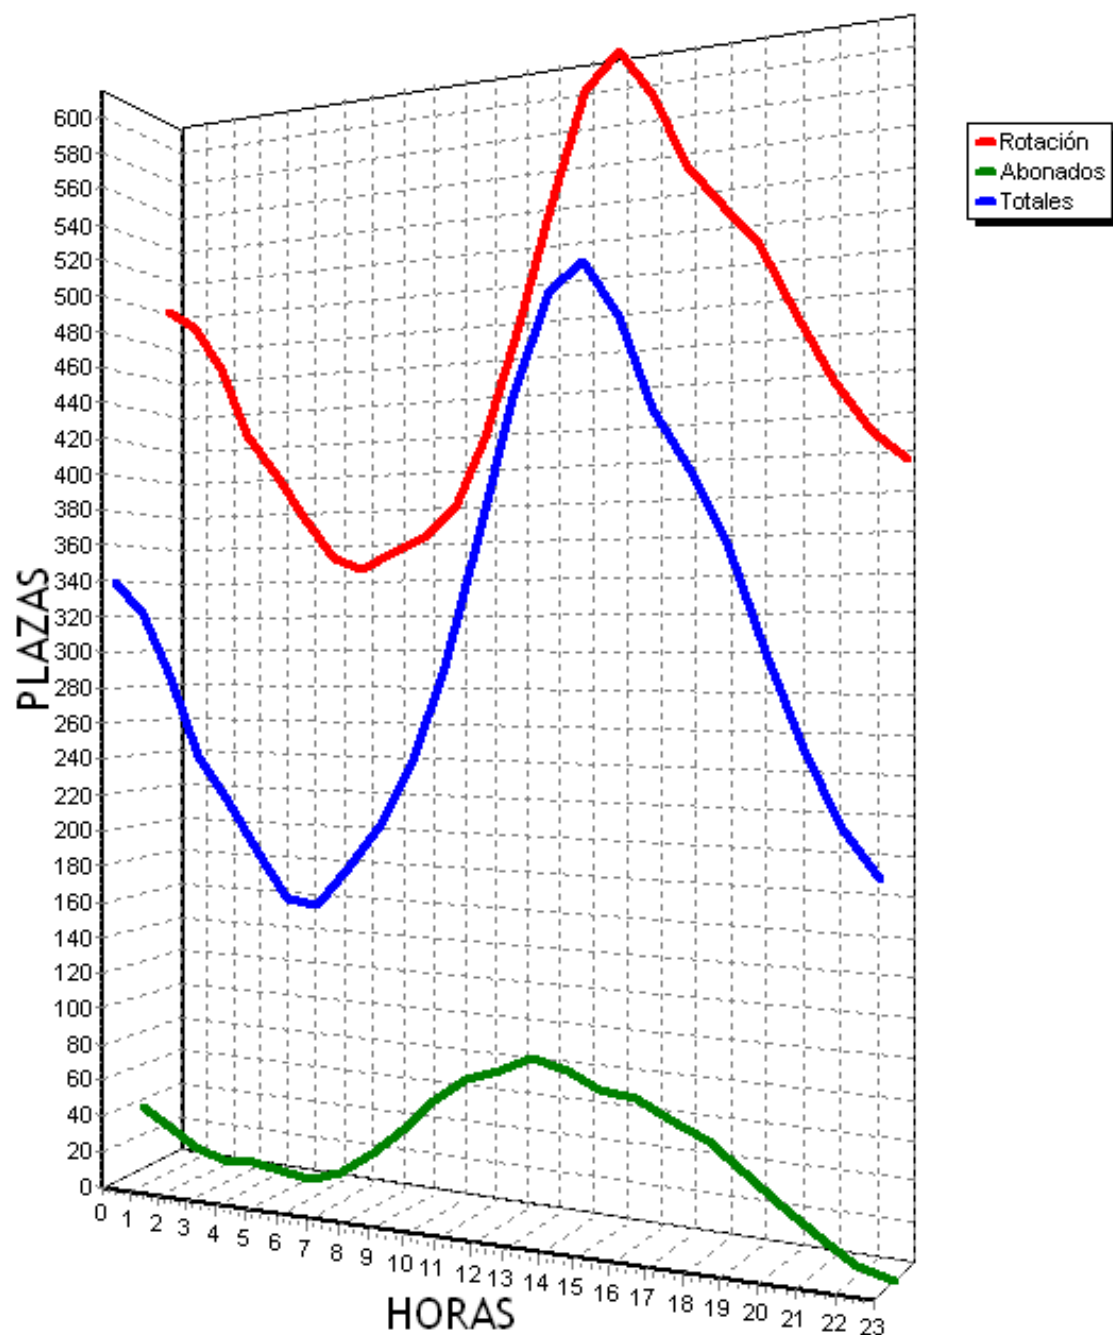

PLAZAS TOTALES DEL PARKING = 719

HORA	ROTACION		ABONADOS		TOTALES	
0	501	69%	36	5%	340	47%
1	491	68%	27	3%	321	44%
2	464	64%	18	2%	285	39%
3	425	59%	13	1%	242	33%
4	401	55%	14	1%	218	30%
5	376	52%	12	1%	191	26%
6	353	49%	10	1%	167	23%
7	346	48%	16	2%	165	22%
8	355	49%	29	4%	187	26%
9	363	50%	44	6%	210	29%
10	379	52%	62	8%	244	33%
11	415	57%	75	10%	293	40%
12	475	66%	82	11%	360	50%
13	536	74%	90	12%	430	59%
14	594	82%	85	11%	483	67%
15	614	85%	78	10%	496	68%
16	588	81%	75	10%	466	64%
17	550	76%	66	9%	419	58%
18	528	73%	58	8%	389	54%
19	506	70%	44	6%	353	49%
20	469	65%	29	4%	300	41%
21	436	60%	16	2%	255	35%
22	410	57%	4	0%	217	30%
23	396	55%	0	0%	194	26%
TOTALES	10971		983		7225