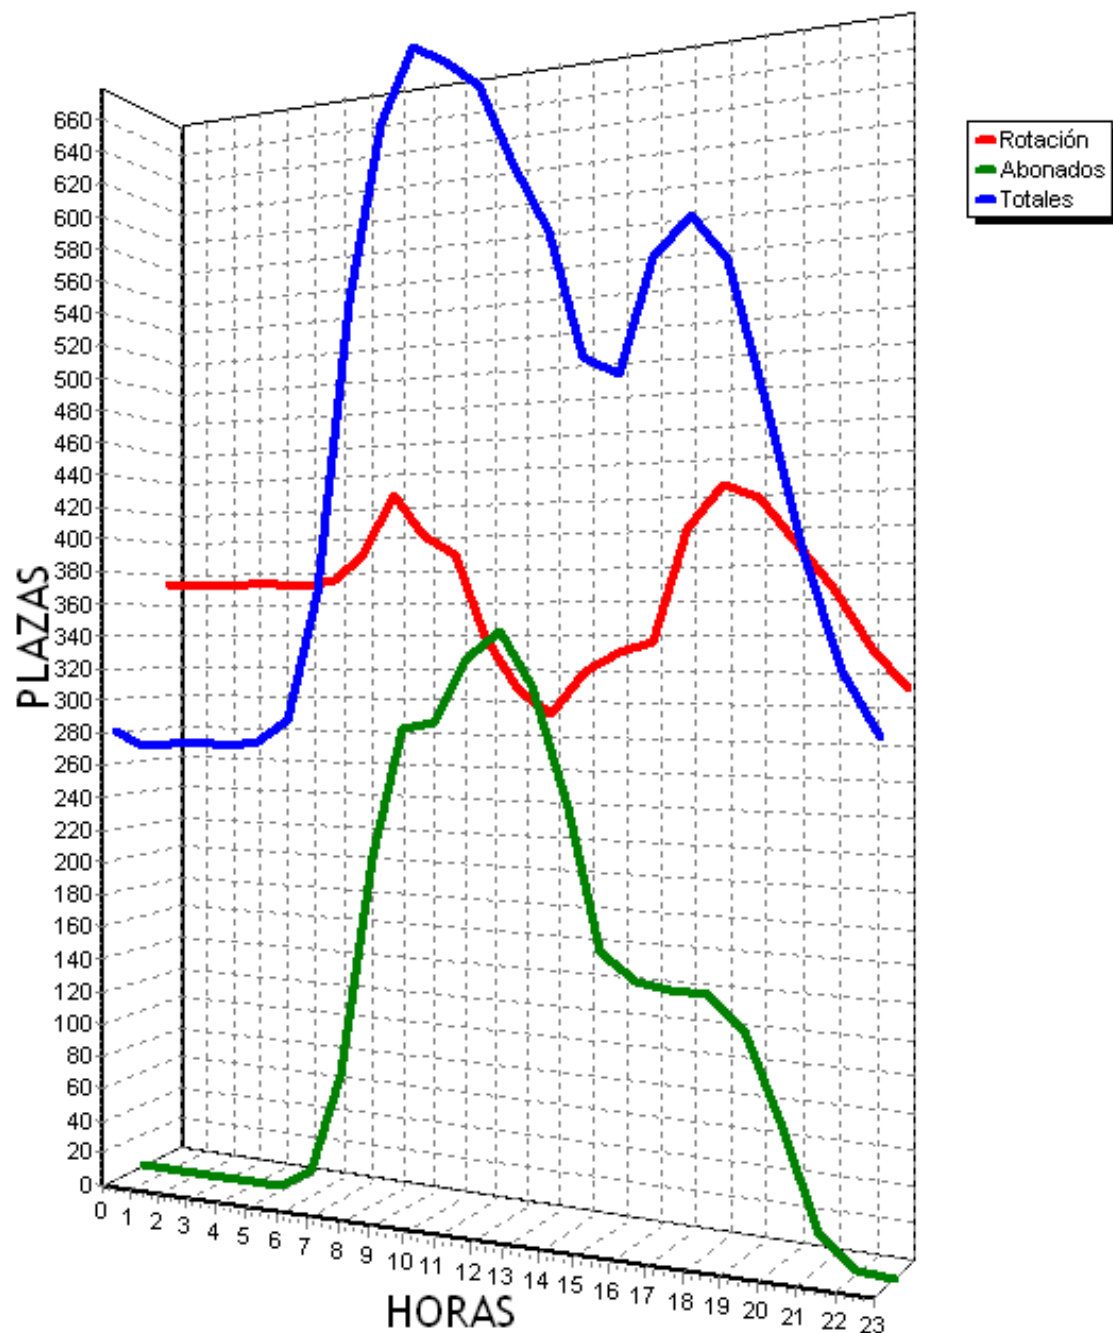

PLAZAS TOTALES DEL PARKING = 719

HORA	ROTACION	ABONADOS	TOTALES
0	374 52%	1 0%	281 39%
1	371 51%	1 0%	272 37%
2	372 51%	3 0%	274 38%
3	373 51%	3 0%	275 38%
4	373 51%	2 0%	274 38%
5	372 51%	4 0%	276 38%
6	374 52%	16 2%	289 40%
7	389 54%	76 10%	365 50%
8	426 59%	209 29%	534 74%
9	401 55%	285 39%	637 88%
10	389 54%	289 40%	678 94%
11	339 47%	327 45%	667 92%
12	308 42%	343 47%	651 90%
13	294 40%	311 43%	605 84%
14	320 44%	243 33%	564 78%
15	331 46%	162 22%	493 68%
16	336 46%	147 20%	483 67%
17	400 55%	144 20%	545 75%
18	425 59%	142 19%	567 78%
19	418 58%	124 17%	542 75%
20	391 54%	73 10%	464 64%
21	366 50%	18 2%	383 53%
22	333 46%	1 0%	321 44%
23	311 43%	0 0%	287 39%
TOTALES	8786	2924	10727