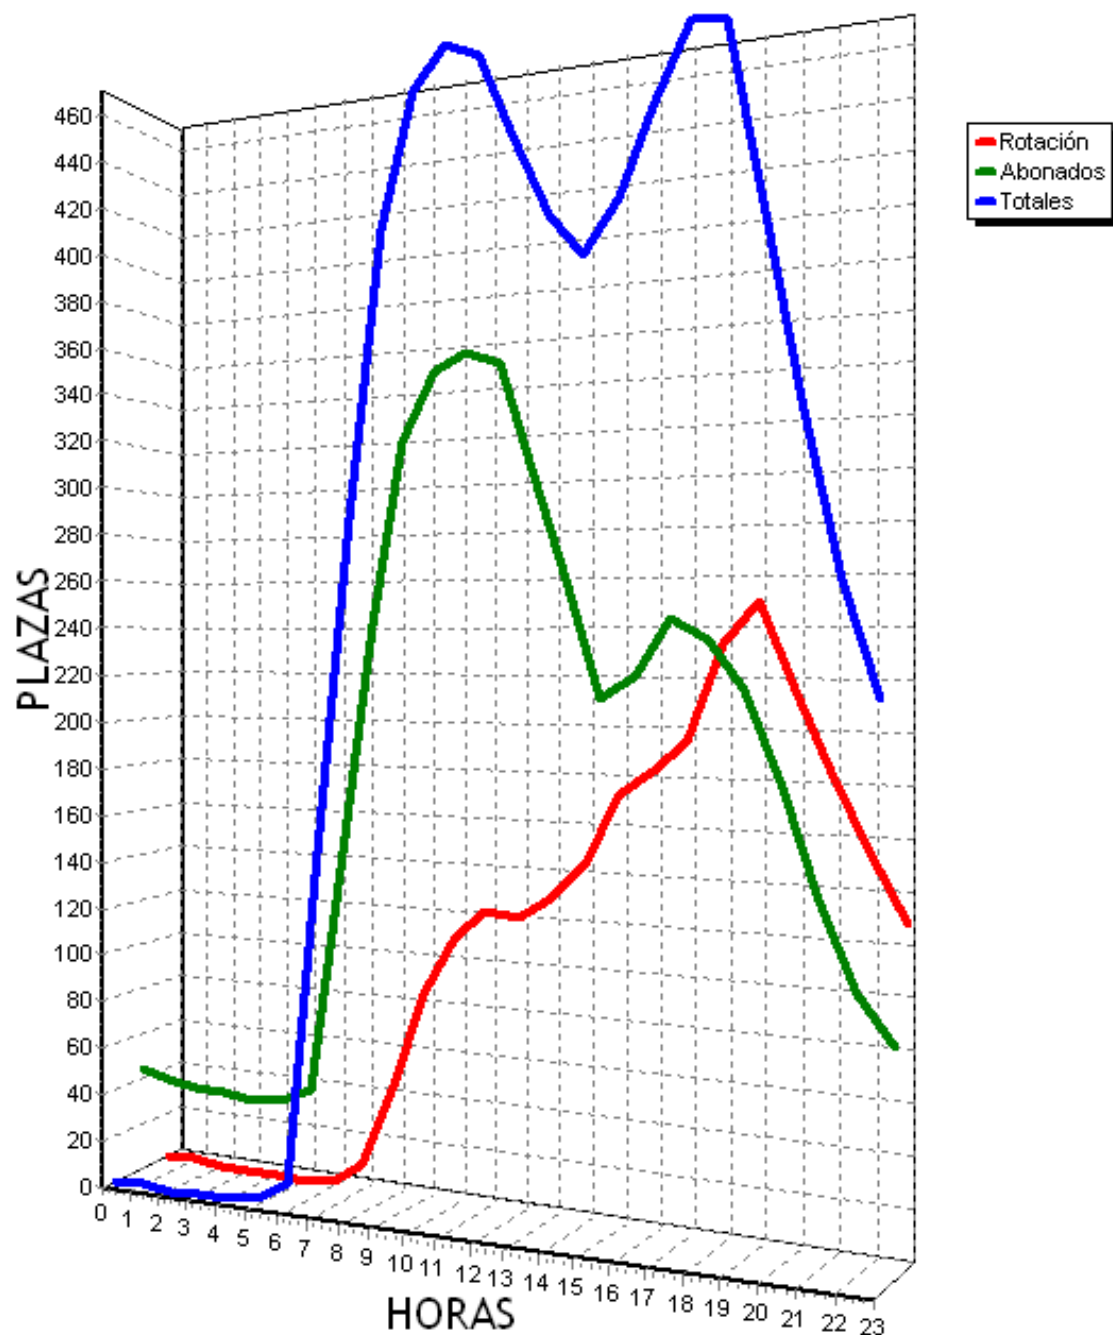

PLAZAS TOTALES DEL PARKING = 719

HORA	ROTACION		ABONADOS		TOTALES	
0	0	0%	44	6%	0	0%
1	1	0%	41	5%	1	0%
2	0	0%	39	5%	0	0%
3	0	0%	39	5%	1	0%
4	0	0%	38	5%	1	0%
5	0	0%	39	5%	3	0%
6	2	0%	45	6%	11	1%
7	11	1%	139	19%	148	20%
8	46	6%	241	33%	284	39%
9	86	11%	316	43%	400	55%
10	111	15%	344	47%	453	63%
11	123	17%	350	48%	470	65%
12	121	16%	345	47%	464	64%
13	130	18%	303	42%	431	59%
14	145	20%	256	35%	399	55%
15	173	24%	212	29%	382	53%
16	183	25%	221	30%	402	55%
17	195	27%	243	33%	436	60%
18	233	32%	235	32%	467	64%
19	250	34%	216	30%	465	64%
20	214	29%	179	24%	392	54%
21	182	25%	138	19%	319	44%
22	153	21%	104	14%	257	35%
23	129	17%	85	11%	213	29%
TOTALES	2488		4212		6399