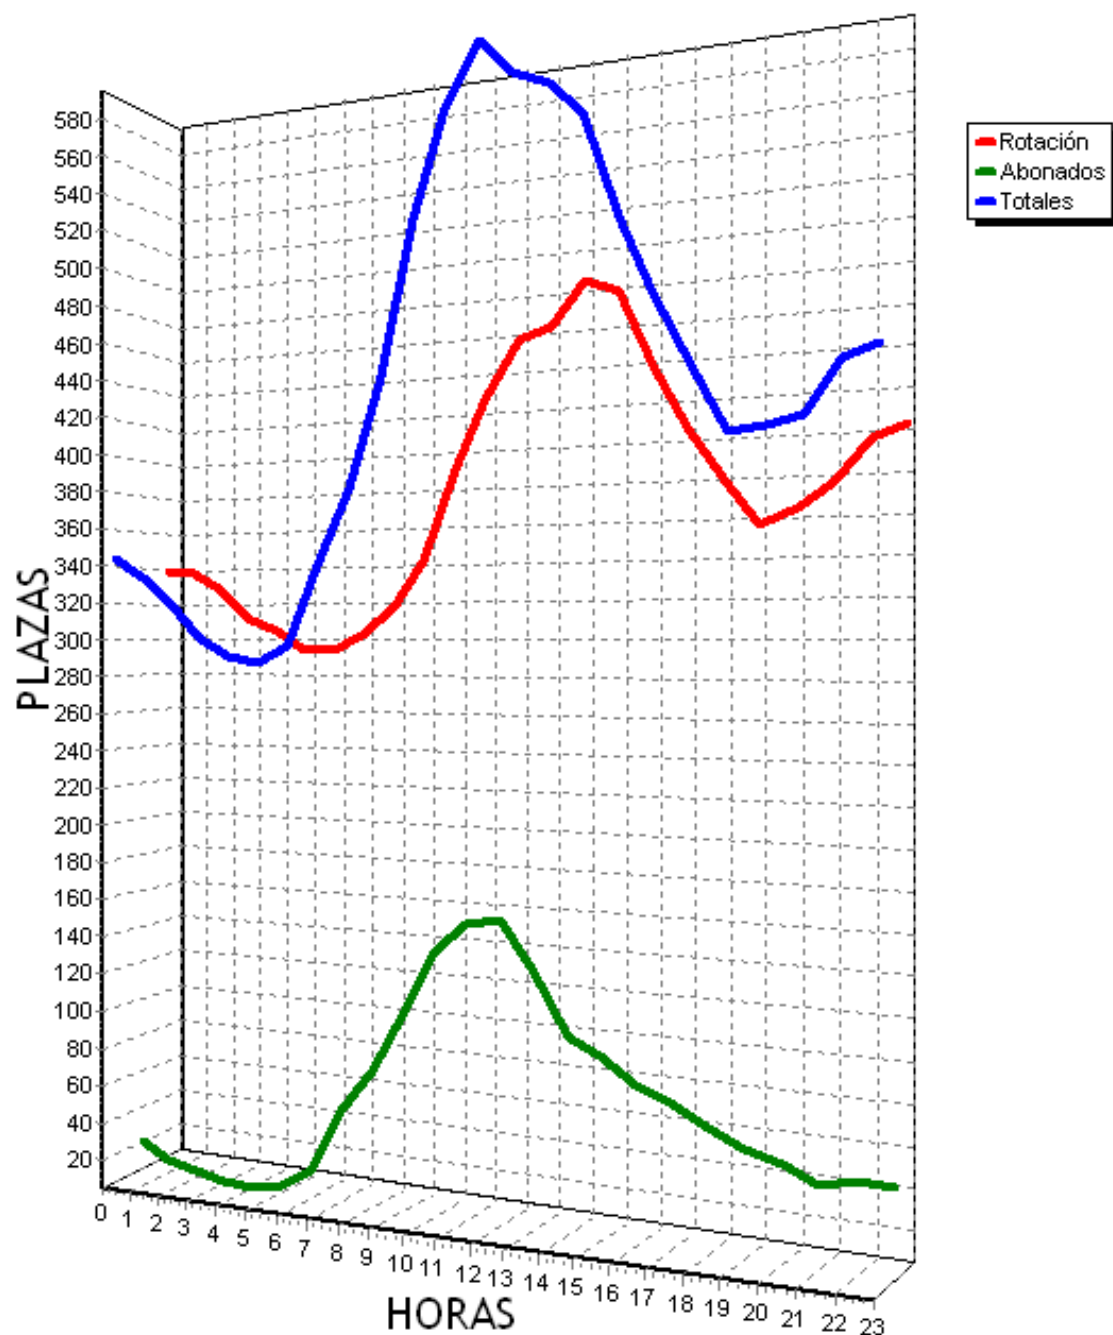

PLAZAS TOTALES DEL PARKING = 719

HORA	ROTACION	ABONADOS	TOTALES
0	339 47%	21 2%	344 47%
1	338 47%	12 1%	334 46%
2	327 45%	9 1%	319 44%
3	312 43%	6 0%	301 41%
4	304 42%	5 0%	292 40%
5	295 41%	9 1%	287 39%
6	294 40%	20 2%	297 41%
7	302 42%	53 7%	338 47%
8	317 44%	76 10%	377 52%
9	341 47%	107 14%	432 60%
10	388 53%	140 19%	510 70%
11	424 58%	156 21%	563 78%
12	453 63%	159 22%	595 82%
13	459 63%	136 18%	577 80%
14	482 67%	104 14%	569 79%
15	474 65%	96 13%	553 76%
16	436 60%	83 11%	502 69%
17	405 56%	76 10%	464 64%
18	379 52%	66 9%	428 59%
19	356 49%	58 8%	397 55%
20	363 50%	53 7%	399 55%
21	375 52%	45 6%	403 56%
22	396 55%	49 6%	428 59%
23	402 55%	48 6%	434 60%
TOTALES	8961	1587	10143