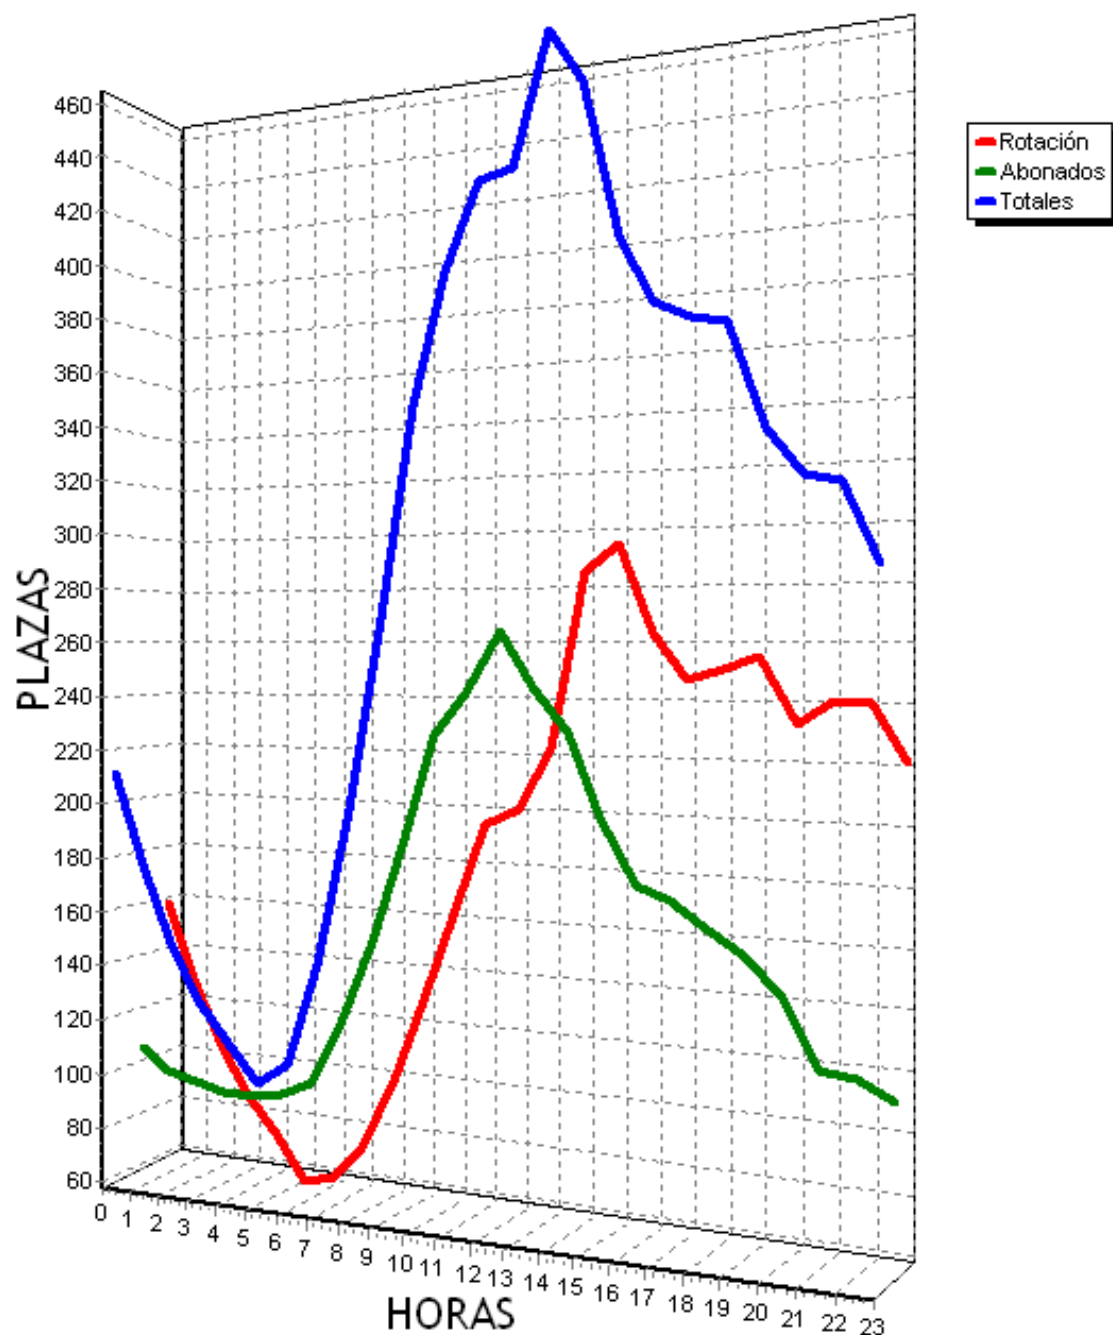

PLAZAS TOTALES DEL PARKING = 719

HORA	ROTACION	ABONADOS	TOTALES
0	158 21%	104 14%	211 29%
1	129 17%	97 13%	177 24%
2	104 14%	95 13%	149 20%
3	87 12%	92 12%	129 17%
4	74 10%	92 12%	115 15%
5	58 8%	94 13%	102 14%
6	61 8%	99 13%	110 15%
7	74 10%	122 16%	146 20%
8	100 13%	153 21%	202 28%
9	130 18%	188 26%	268 37%
10	164 22%	227 31%	341 47%
11	195 27%	242 33%	387 53%
12	201 27%	264 36%	416 57%
13	223 31%	245 34%	419 58%
14	285 39%	229 31%	464 64%
15	294 40%	201 27%	445 61%
16	263 36%	179 24%	393 54%
17	247 34%	174 24%	371 51%
18	251 34%	165 22%	365 50%
19	255 35%	158 21%	363 50%
20	233 32%	145 20%	328 45%
21	241 33%	122 16%	313 43%
22	240 33%	121 16%	311 43%
23	221 30%	114 15%	285 39%
TOTALES	4288	3722	6810