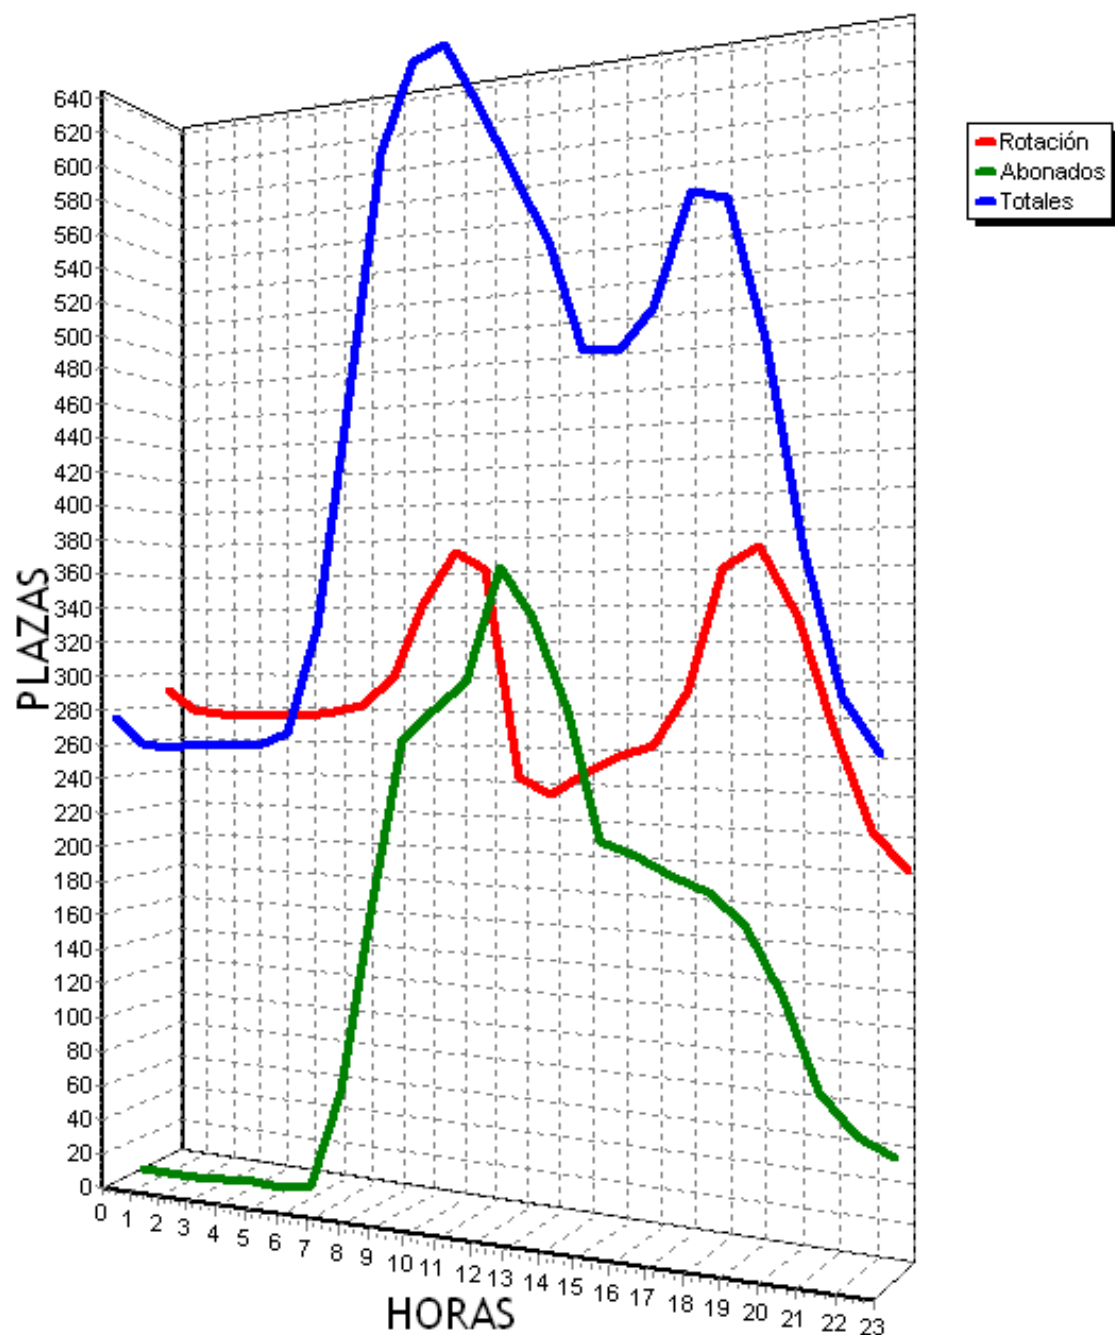

PLAZAS TOTALES DEL PARKING = 719

HORA	ROTACION	ABONADOS	TOTALES
0	290 40%	0 0%	275 38%
1	278 38%	0 0%	260 36%
2	276 38%	1 0%	259 36%
3	276 38%	2 0%	261 36%
4	276 38%	3 0%	261 36%
5	276 38%	3 0%	261 36%
6	279 38%	7 0%	269 37%
7	283 39%	63 8%	328 45%
8	300 41%	174 24%	456 63%
9	342 47%	265 36%	589 81%
10	371 51%	283 39%	636 88%
11	362 50%	297 41%	643 89%
12	245 34%	362 50%	608 84%
13	236 32%	334 46%	570 79%
14	248 34%	283 39%	531 73%
15	258 35%	214 29%	472 65%
16	264 36%	207 28%	471 65%
17	293 40%	198 27%	492 68%
18	360 50%	190 26%	550 76%
19	371 51%	174 24%	546 75%
20	334 46%	139 19%	473 65%
21	275 38%	92 12%	366 50%
22	223 31%	70 9%	293 40%
23	203 28%	62 8%	265 36%
TOTALES	6919	3423	10135