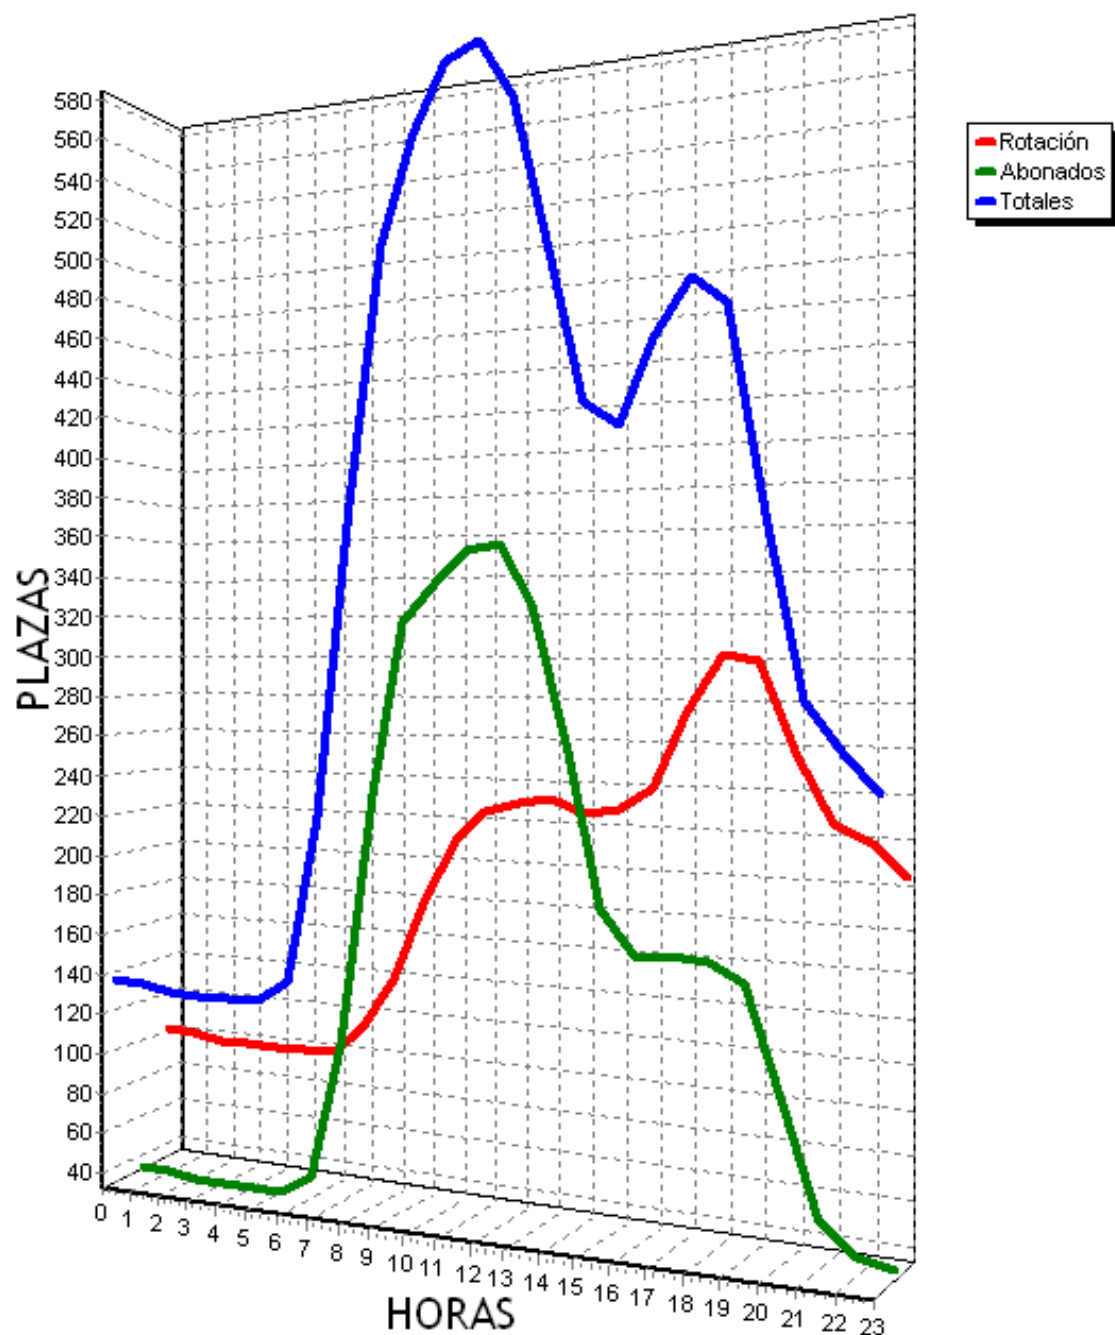

PLAZAS TOTALES DEL PARKING = 719

HORA	ROTACION	ABONADOS	TOTALES
0	102 14%	34 4%	136 18%
1	101 14%	34 4%	135 18%
2	99 13%	33 4%	132 18%
3	99 13%	33 4%	132 18%
4	99 13%	33 4%	132 18%
5	100 13%	34 4%	133 18%
6	101 14%	43 5%	144 20%
7	114 15%	110 15%	224 31%
8	140 19%	233 32%	373 51%
9	179 24%	316 43%	495 68%
10	210 29%	335 46%	545 75%
11	225 31%	351 48%	576 80%
12	230 31%	354 49%	584 81%
13	233 32%	324 45%	557 77%
14	226 31%	257 35%	484 67%
15	229 31%	185 25%	415 57%
16	240 33%	163 22%	404 56%
17	275 38%	166 23%	442 61%
18	302 42%	164 22%	467 64%
19	299 41%	156 21%	456 63%
20	257 35%	104 14%	362 50%
21	226 31%	55 7%	282 39%
22	218 30%	41 5%	260 36%
23	205 28%	37 5%	243 33%
TOTALES	4509	3595	8113