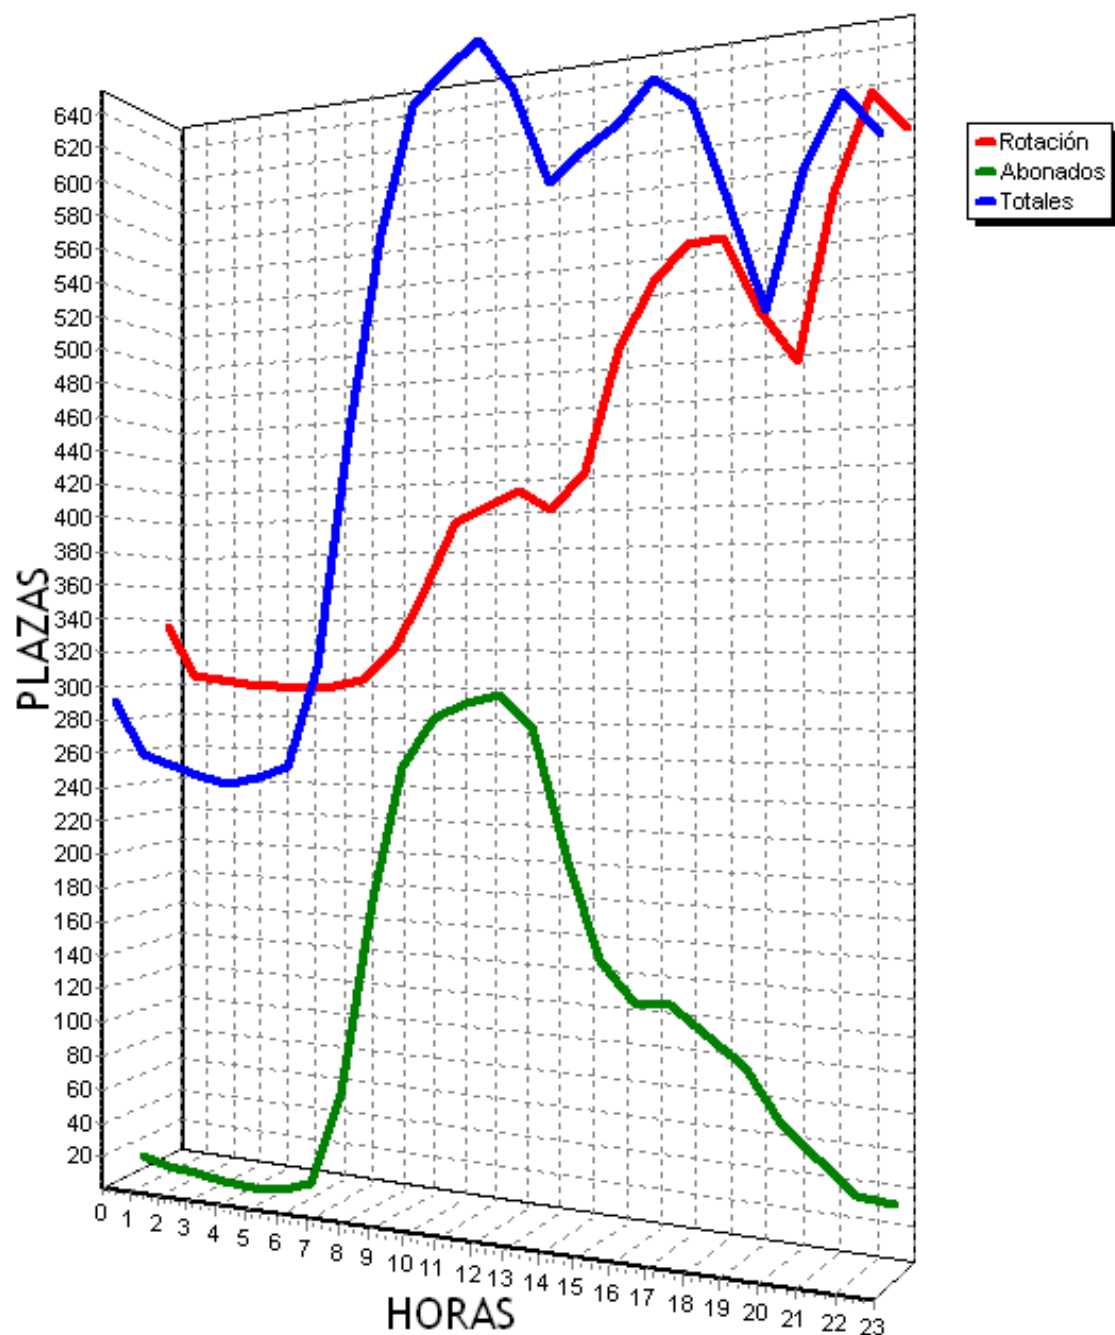

PLAZAS TOTALES DEL PARKING = 719

HORA	ROTACION	ABONADOS	TOTALES
0	336 46%	10 1%	291 40%
1	306 42%	7 0%	259 36%
2	302 42%	5 0%	253 35%
3	300 41%	3 0%	247 34%
4	298 41%	2 0%	244 33%
5	299 41%	4 0%	247 34%
6	300 41%	10 1%	254 35%
7	303 42%	64 8%	312 43%
8	322 44%	178 24%	444 61%
9	354 49%	255 35%	553 76%
10	395 54%	283 39%	622 86%
11	403 56%	292 40%	639 88%
12	412 57%	297 41%	653 90%
13	400 55%	280 38%	624 86%
14	421 58%	206 28%	571 79%
15	488 67%	154 21%	586 81%
16	523 72%	132 18%	599 83%
17	542 75%	133 18%	619 86%
18	544 75%	118 16%	606 84%
19	504 70%	104 14%	553 76%
20	475 66%	75 10%	495 68%
21	563 78%	59 8%	566 78%
22	614 85%	43 5%	602 83%
23	593 82%	40 5%	579 80%
TOTALES	9997	2754	11418