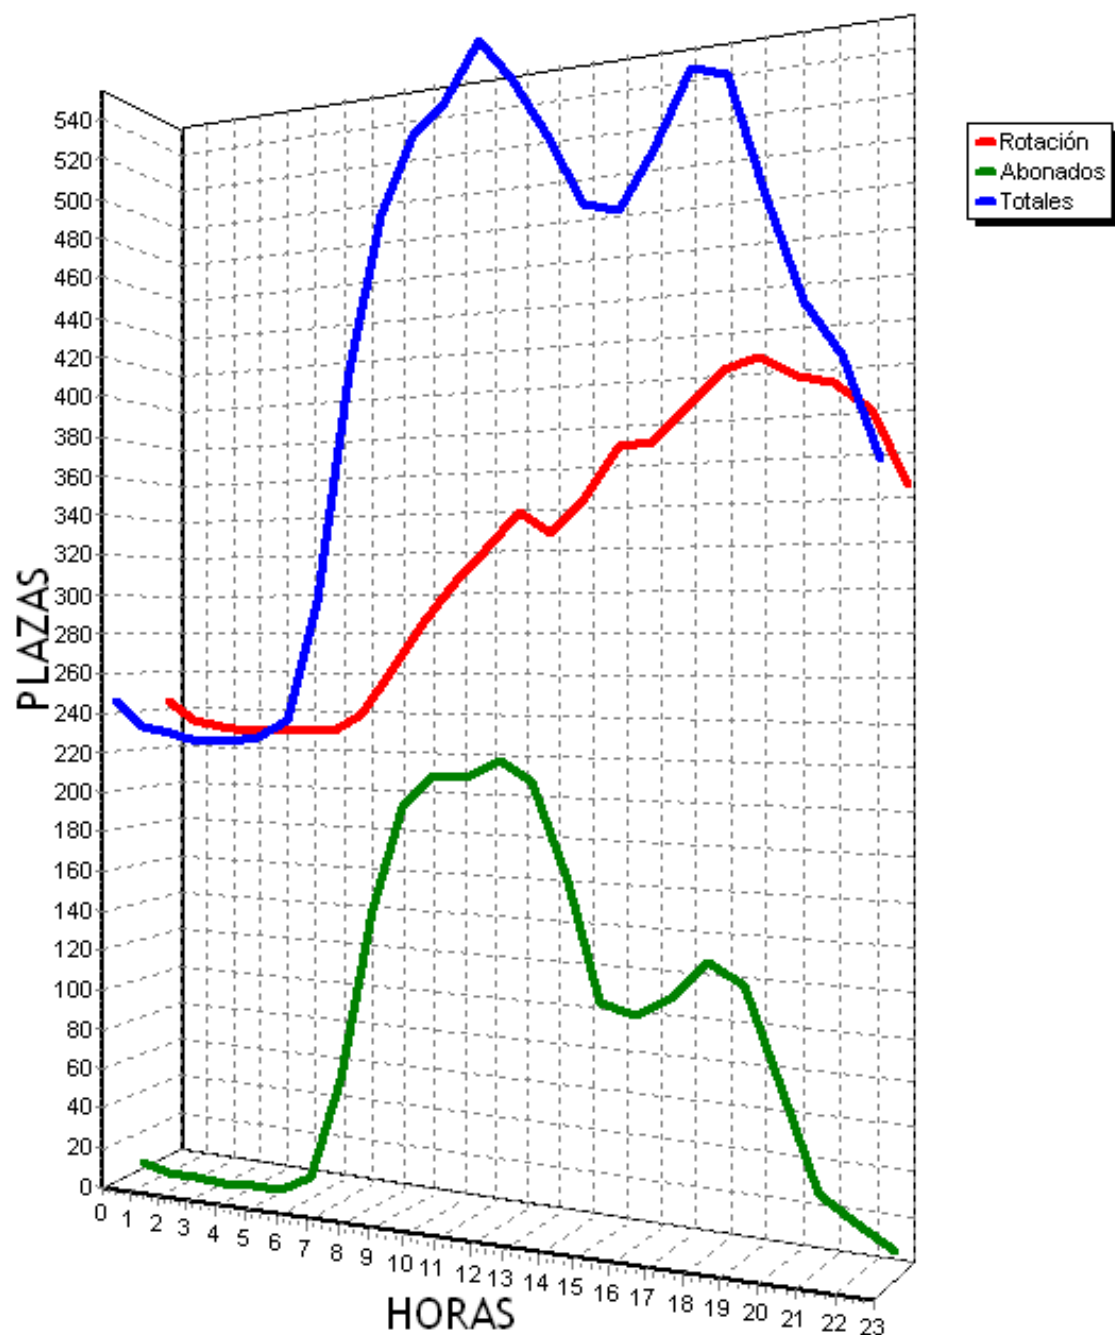

PLAZAS TOTALES DEL PARKING = 719

HORA	ROTACION	ABONADOS	TOTALES
0	243 33%	3 0%	245 34%
1	234 32%	0 0%	233 32%
2	232 32%	1 0%	230 31%
3	230 31%	0 0%	226 31%
4	230 31%	1 0%	227 31%
5	231 32%	2 0%	229 31%
6	231 32%	11 1%	238 33%
7	240 33%	60 8%	296 41%
8	263 36%	146 20%	405 56%
9	286 39%	196 27%	478 66%
10	306 42%	212 29%	514 71%
11	320 44%	211 29%	527 73%
12	338 47%	220 30%	554 77%
13	327 45%	210 29%	533 74%
14	344 47%	165 22%	505 70%
15	368 51%	109 15%	473 65%
16	369 51%	105 14%	469 65%
17	384 53%	114 15%	494 68%
18	400 55%	132 18%	528 73%
19	405 56%	122 16%	523 72%
20	396 55%	77 10%	469 65%
21	392 54%	34 4%	422 58%
22	379 52%	23 3%	398 55%
23	345 47%	13 1%	354 49%
TOTALES	7493	2167	9570