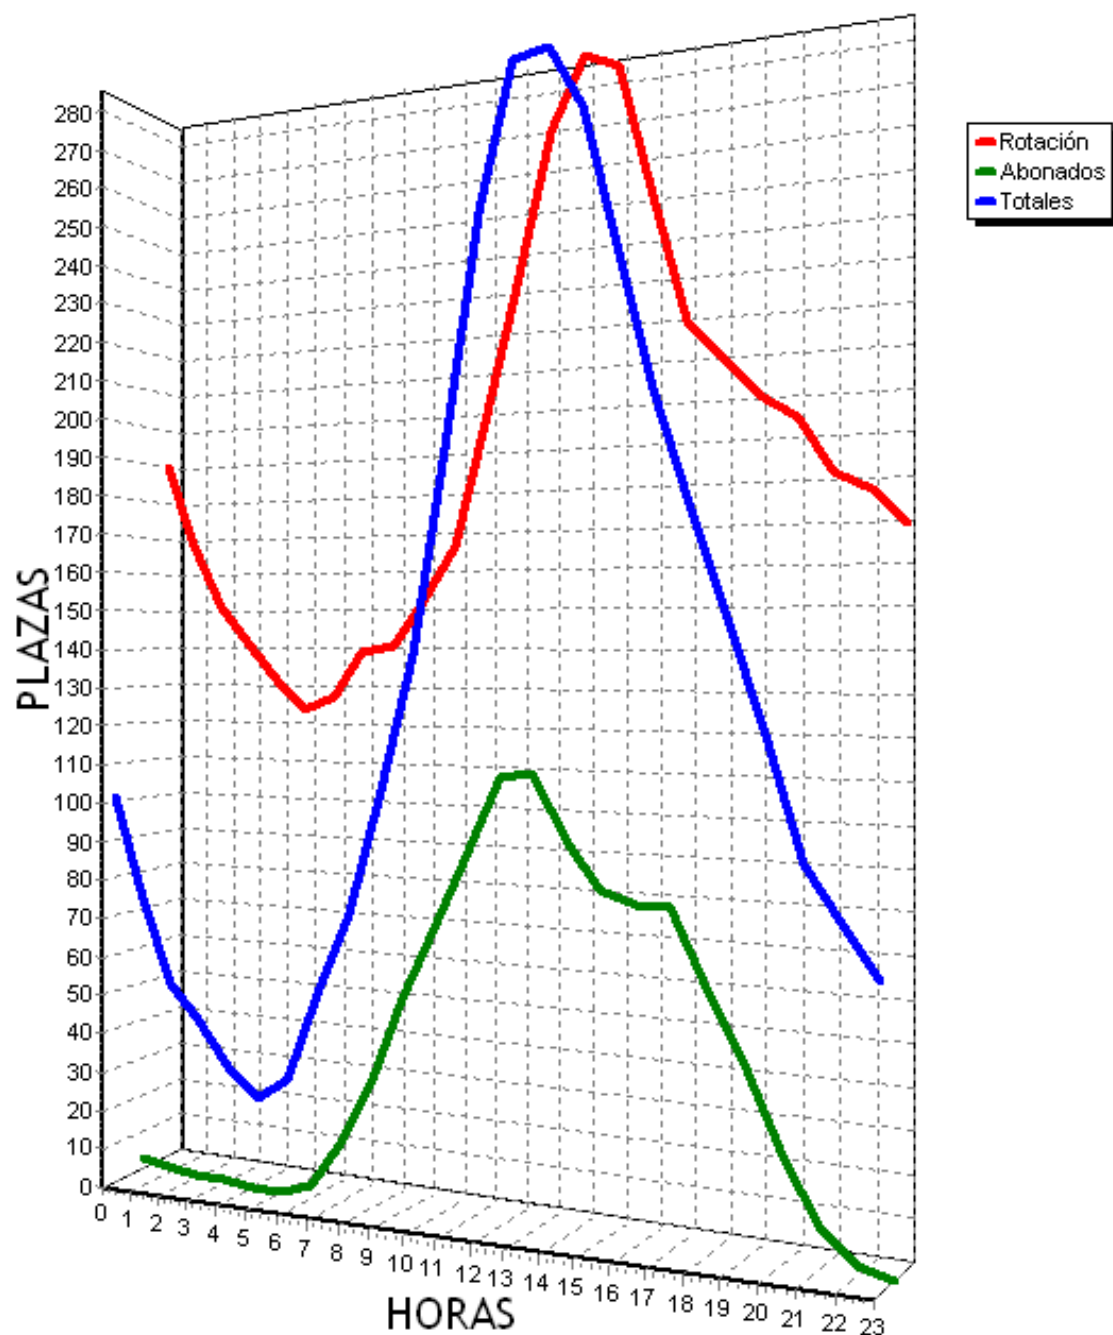

PLAZAS TOTALES DEL PARKING = 719

HORA	ROTACION	ABONADOS	TOTALES
0	190 26%	3 0%	101 14%
1	168 23%	2 0%	75 10%
2	151 21%	1 0%	54 7%
3	142 19%	1 0%	45 6%
4	132 18%	0 0%	34 4%
5	124 17%	0 0%	27 3%
6	128 17%	3 0%	33 4%
7	139 19%	15 2%	55 7%
8	141 19%	32 4%	75 10%
9	152 21%	53 7%	106 14%
10	166 23%	71 9%	139 19%
11	197 27%	89 12%	188 26%
12	233 32%	109 15%	244 33%
13	267 37%	110 15%	279 38%
14	285 39%	94 13%	281 39%
15	281 39%	83 11%	266 36%
16	249 34%	80 11%	231 32%
17	218 30%	80 11%	200 27%
18	209 29%	61 8%	172 23%
19	200 27%	45 6%	147 20%
20	194 26%	25 3%	121 16%
21	181 25%	10 1%	93 12%
22	177 24%	2 0%	80 11%
23	169 23%	0 0%	68 9%
TOTALES	4493	969	3114