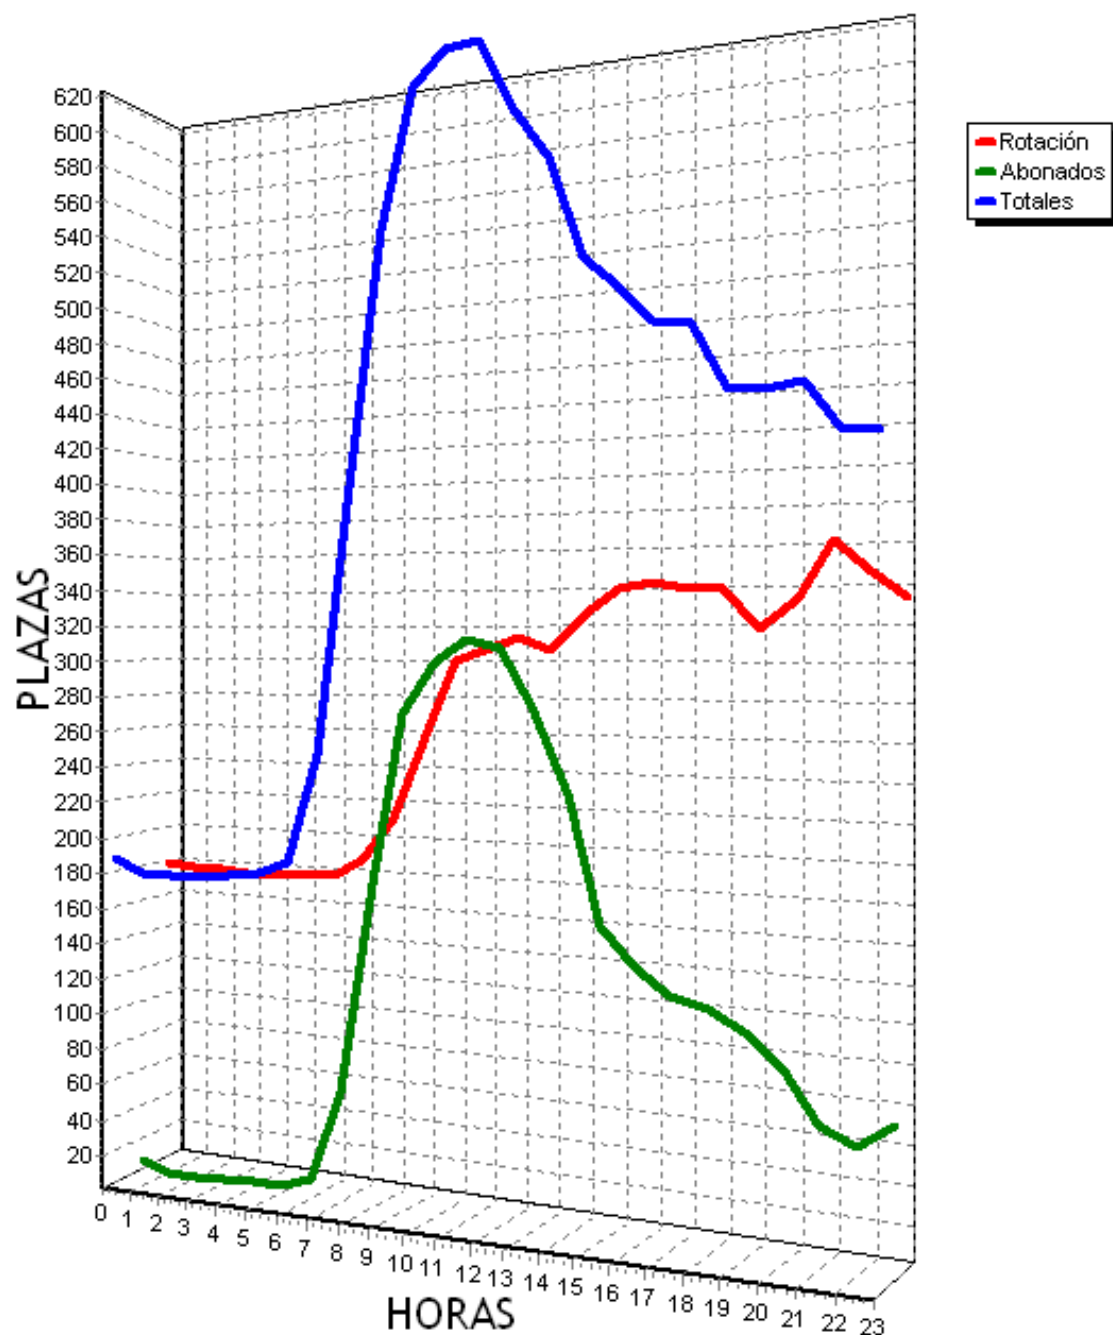

PLAZAS TOTALES DEL PARKING = 719

HORA	ROTACION	ABONADOS	TOTALES
0	179 24%	6 0%	186 25%
1	177 24%	2 0%	180 25%
2	176 24%	3 0%	180 25%
3	175 24%	4 0%	180 25%
4	175 24%	6 0%	182 25%
5	176 24%	6 0%	184 25%
6	178 24%	12 1%	191 26%
7	187 26%	63 8%	250 34%
8	213 29%	179 24%	394 54%
9	256 35%	272 37%	529 73%
10	300 41%	300 41%	602 83%
11	307 42%	312 43%	620 86%
12	313 43%	308 42%	622 86%
13	306 42%	277 38%	584 81%
14	325 45%	231 32%	557 77%
15	339 47%	164 22%	505 70%
16	342 47%	144 20%	488 67%
17	338 47%	131 18%	470 65%
18	339 47%	127 17%	467 64%
19	318 44%	116 16%	435 60%
20	332 46%	100 13%	433 60%
21	362 50%	73 10%	437 60%
22	346 48%	65 9%	412 57%
23	333 46%	77 10%	411 57%
TOTALES	6492	2978	9499