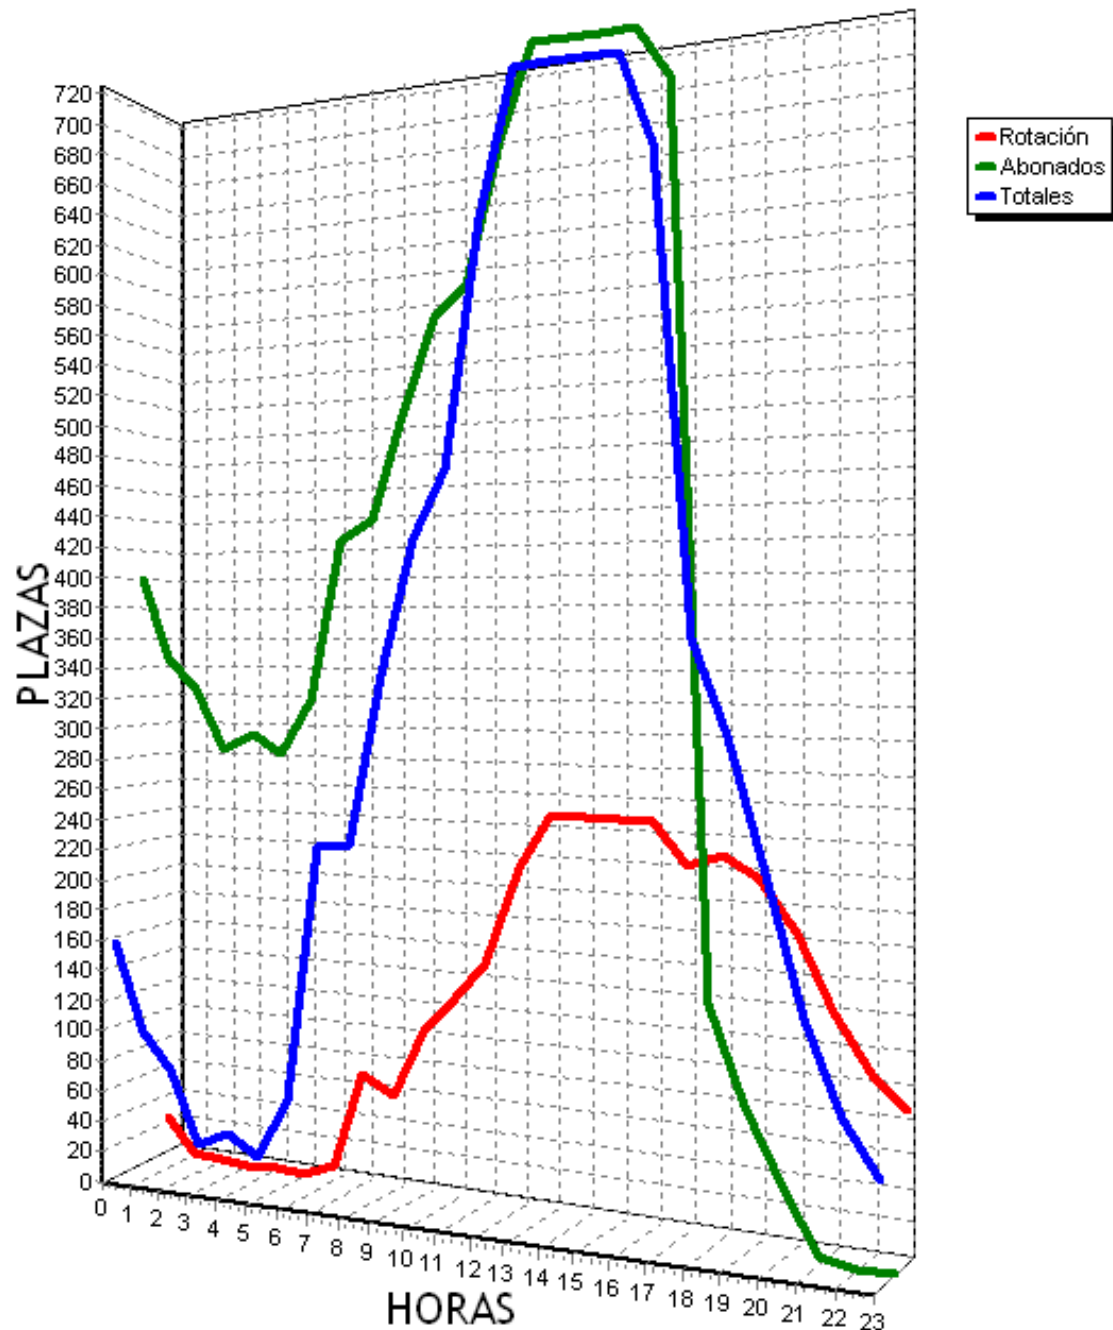

PLAZAS TOTALES DEL PARKING = 719

HORA	ROTACION	ABONADOS	TOTALES
0	25 3%	399 55%	156 21%
1	1 0%	346 48%	99 13%
2	1 0%	325 45%	76 10%
3	0 0%	286 39%	29 4%
4	1 0%	296 41%	40 5%
5	1 0%	285 39%	27 3%
6	9 1%	319 44%	67 9%
7	72 10%	422 58%	228 31%
8	62 8%	435 60%	231 32%
9	105 14%	500 69%	338 47%
10	129 17%	560 77%	420 58%
11	153 21%	578 80%	462 64%
12	215 29%	667 92%	613 85%
13	248 34%	724 100%	702 97%
14	248 34%	724 100%	702 97%
15	248 34%	724 100%	702 97%
16	248 34%	724 100%	702 97%
17	222 30%	693 96%	647 89%
18	229 31%	145 20%	359 49%
19	217 30%	87 12%	304 42%
20	185 25%	42 5%	226 31%
21	141 19%	5 0%	145 20%
22	107 14%	0 0%	92 12%
23	87 12%	1 0%	59 8%
TOTALES	2954	9287	7426