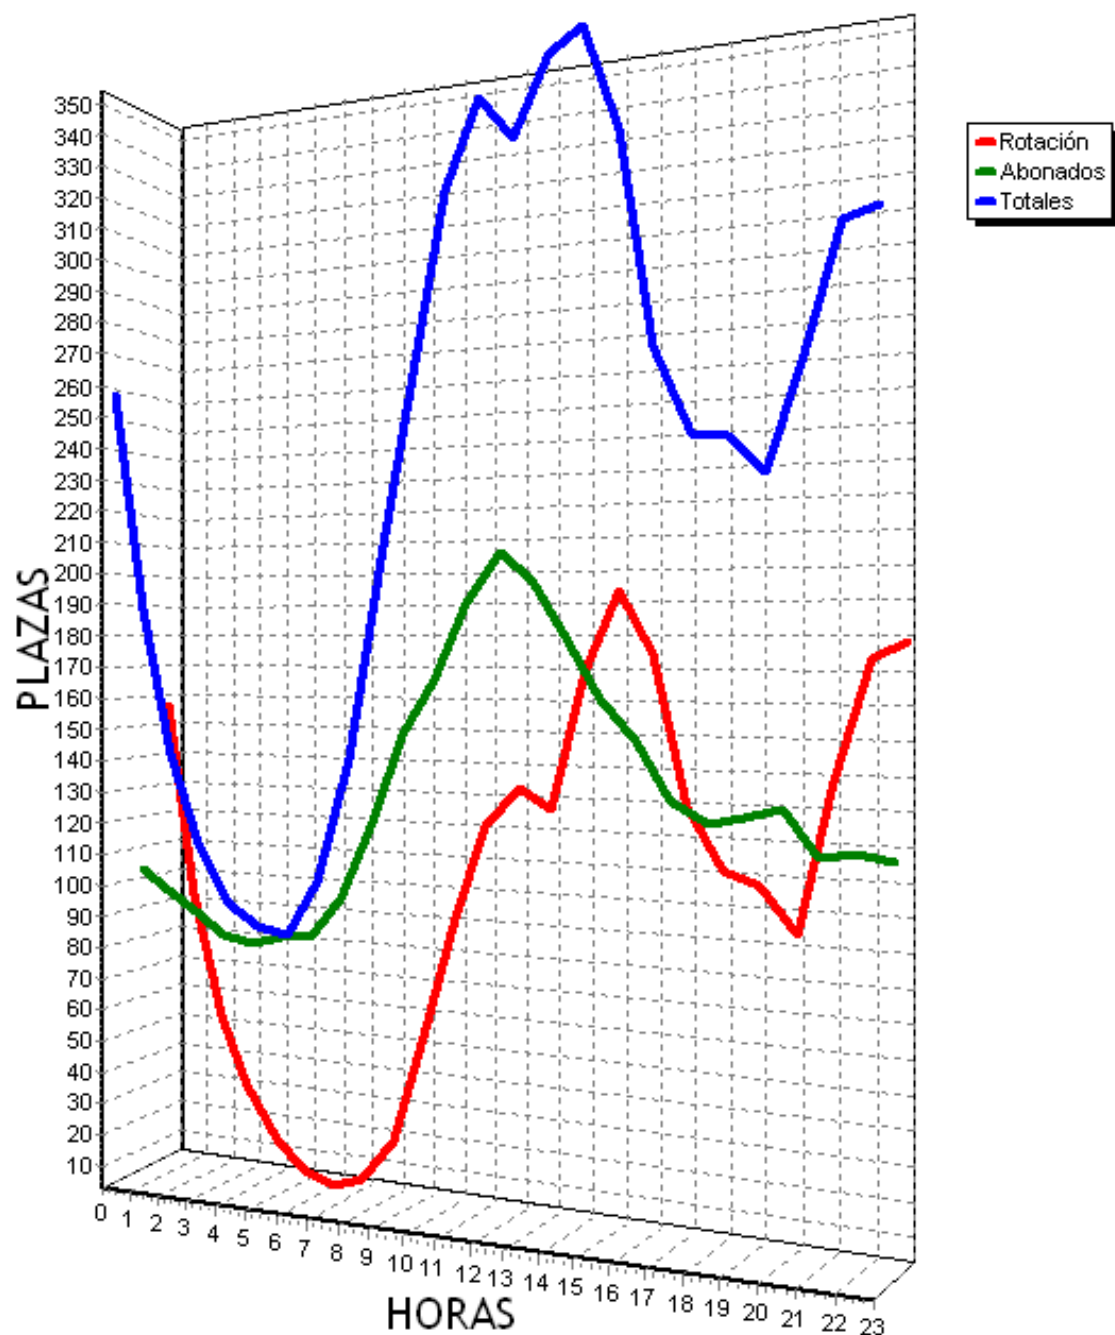

PLAZAS TOTALES DEL PARKING = 719

HORA	ROTACION		ABONADOS		TOTALES	
0	156	21%	102	14%	258	35%
1	92	12%	96	13%	188	26%
2	53	7%	90	12%	142	19%
3	31	4%	83	11%	114	15%
4	15	2%	81	11%	96	13%
5	6	0%	84	11%	90	12%
6	3	0%	85	11%	88	12%
7	7	0%	98	13%	105	14%
8	20	2%	122	16%	142	19%
9	54	7%	149	20%	203	28%
10	92	12%	166	23%	257	35%
11	121	16%	189	26%	311	43%
12	133	18%	205	28%	337	46%
13	127	17%	196	27%	324	45%
14	169	23%	178	24%	347	48%
15	193	26%	161	22%	354	49%
16	174	24%	149	20%	323	44%
17	129	17%	132	18%	261	36%
18	111	15%	126	17%	236	32%
19	107	14%	128	17%	235	32%
20	94	13%	131	18%	225	31%
21	138	19%	118	16%	256	35%
22	173	24%	119	16%	292	40%
23	178	24%	117	16%	295	41%
TOTALES	2376		3105		5479