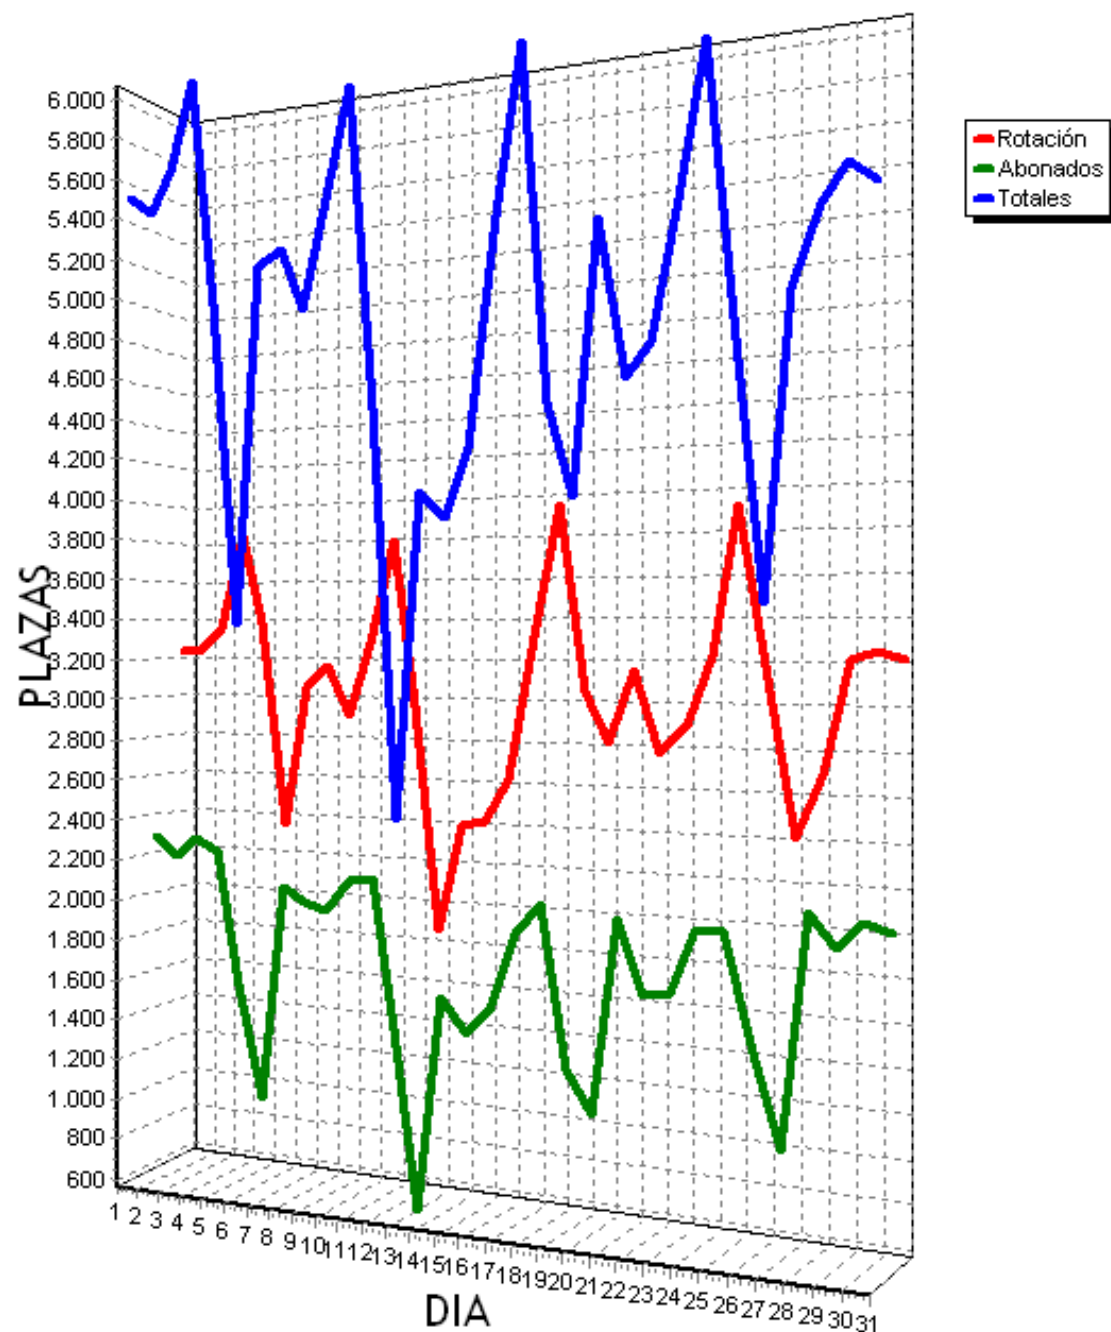

PLAZAS TOTALES DEL PARKING = 719

DIA	ROTACION	ABONADOS	TOTALES
1	3239	2283	5522
2	3241	2190	5431
3	3356	2285	5641
4	3828	2229	6057
5	3385	1557	4942
6	2357	1014	3371
7	3049	2059	5108
8	3171	2008	5179
9	2921	1968	4889
10	3281	2121	5402
11	3782	2138	5920
12	2968	1423	4391
13	1881	570	2451
14	2396	1596	3992
15	2424	1439	3863
16	2627	1558	4185
17	3312	1924	5236
18	3940	2072	6012
19	3046	1318	4364
20	2815	1127	3942
21	3154	2029	5183
22	2772	1689	4461
23	2903	1710	4613
24	3226	2001	5227
25	3912	2009	5921
26	3122	1478	4600
27	2401	1057	3458
28	2700	2112	4812
29	3202	1959	5161
30	3249	2073	5322
31	3211	2030	5241
TOTALES	94871	55026	149897