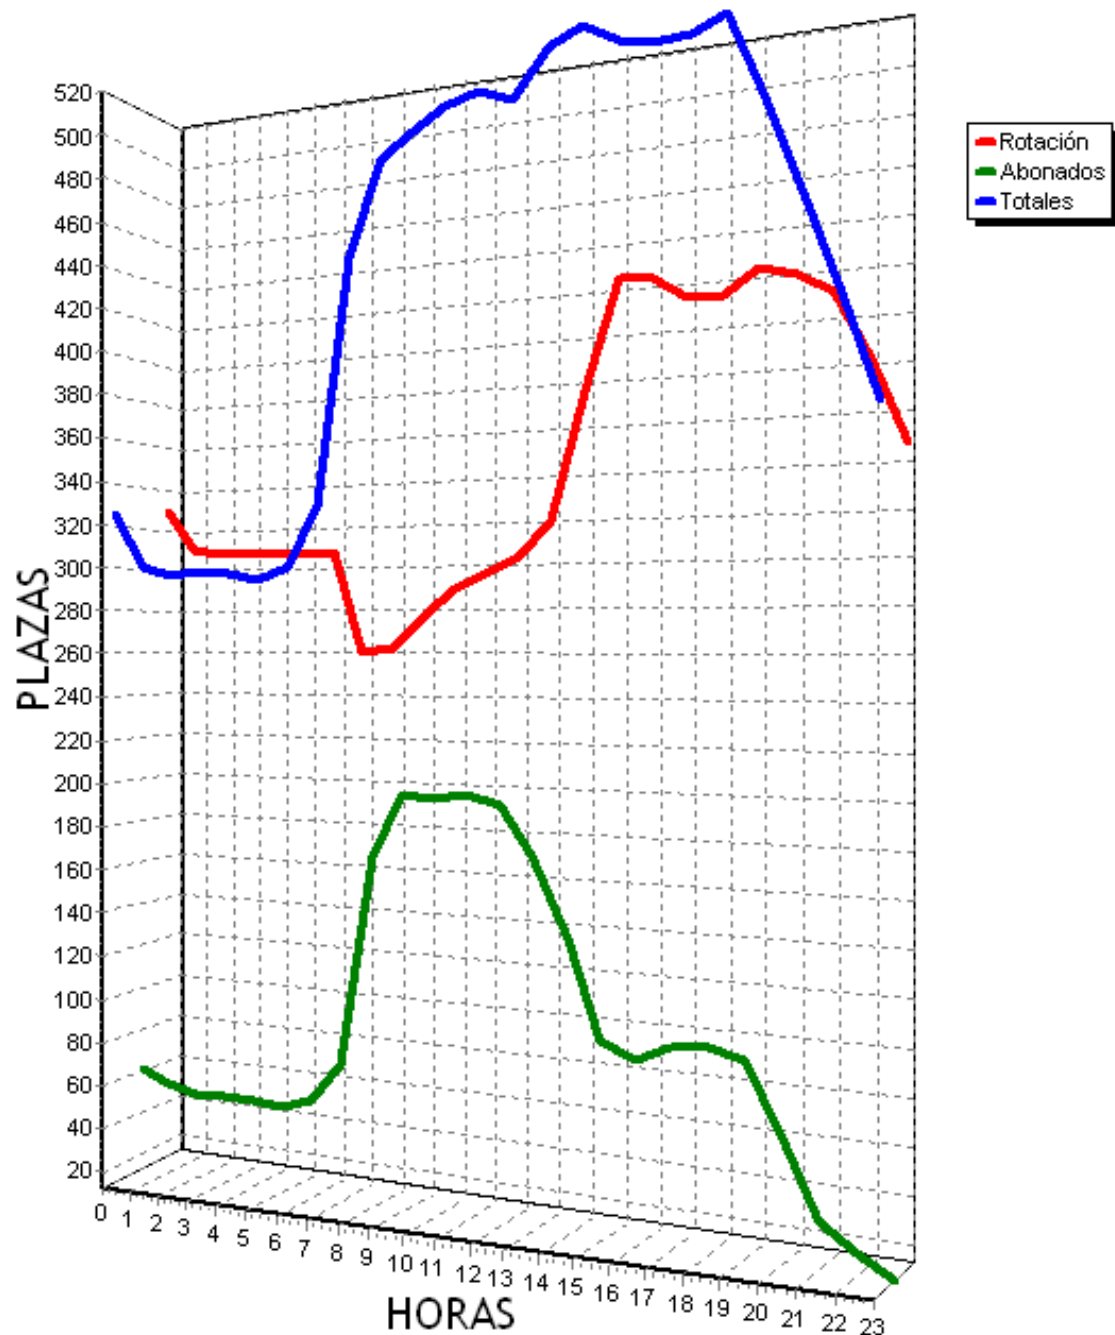

PLAZAS TOTALES DEL PARKING = 719

HORA	ROTACION	ABONADOS	TOTALES
0	329 45%	61 8%	325 45%
1	310 43%	55 7%	300 41%
2	307 42%	53 7%	295 41%
3	307 42%	54 7%	297 41%
4	307 42%	54 7%	296 41%
5	306 42%	53 7%	294 40%
6	307 42%	57 7%	299 41%
7	261 36%	75 10%	325 45%
8	263 36%	170 23%	433 60%
9	277 38%	198 27%	475 66%
10	289 40%	197 27%	485 67%
11	295 41%	199 27%	494 68%
12	303 42%	195 27%	498 69%
13	319 44%	174 24%	493 68%
14	374 52%	139 19%	513 71%
15	422 58%	98 13%	520 72%
16	421 58%	91 12%	512 71%
17	411 57%	98 13%	509 70%
18	411 57%	99 13%	510 70%
19	422 58%	95 13%	517 71%
20	417 57%	64 8%	481 66%
21	409 56%	33 4%	442 61%
22	380 52%	22 3%	402 55%
23	346 48%	13 1%	359 49%
TOTALES	8193	2347	10074