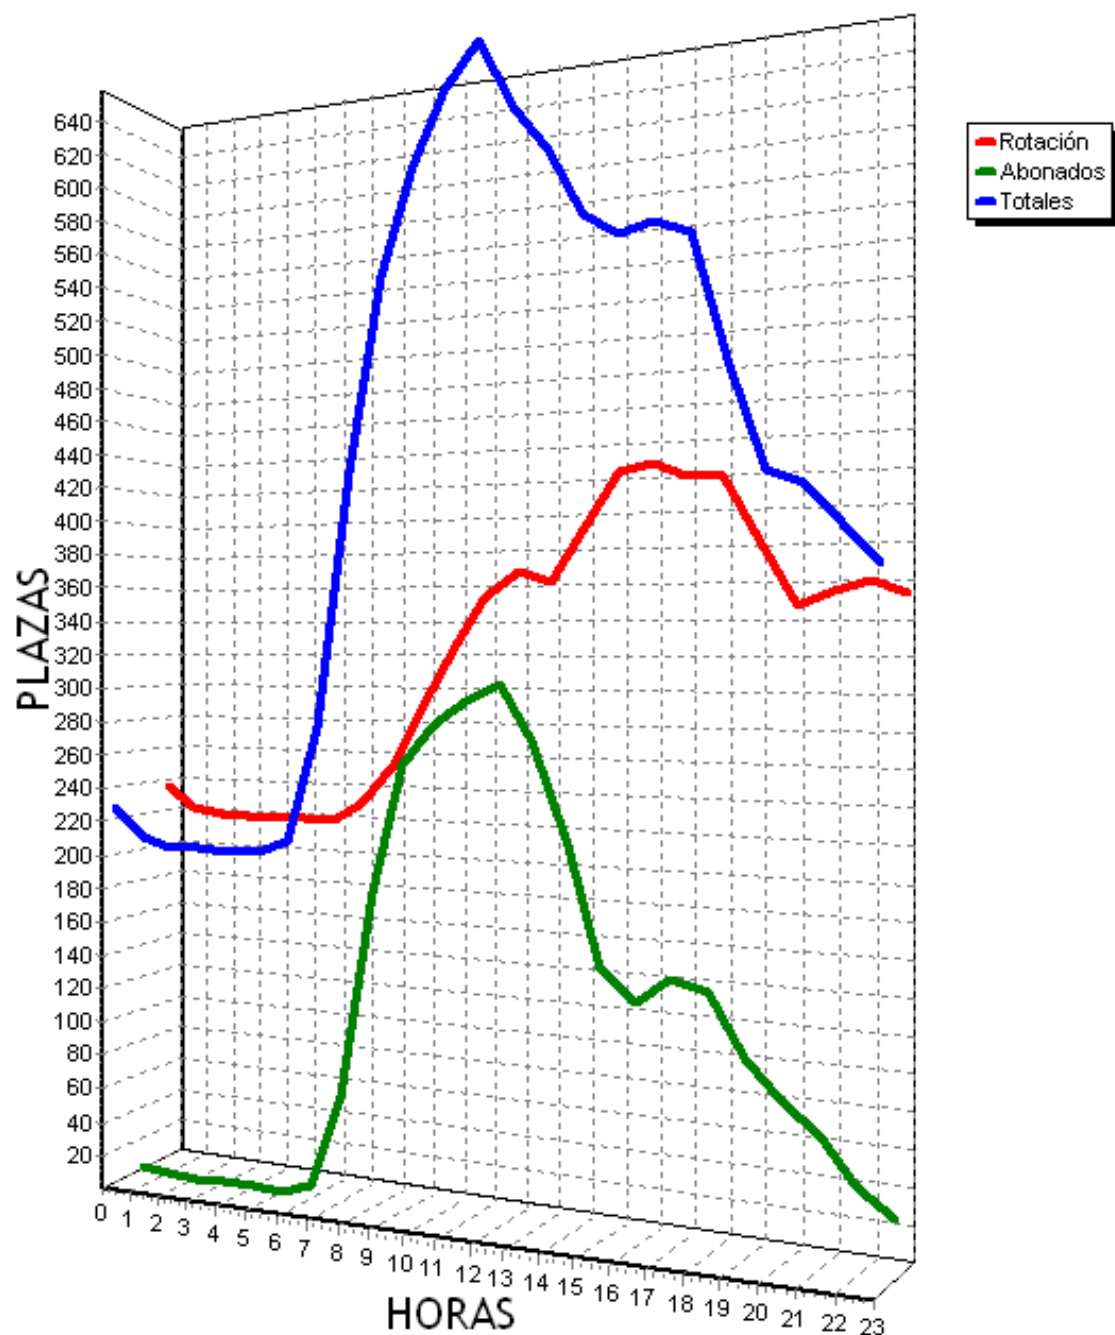

PLAZAS TOTALES DEL PARKING = 719

HORA	ROTACION	ABONADOS	TOTALES
0	236 32%	2 0%	228 31%
1	223 31%	1 0%	210 29%
2	220 30%	1 0%	205 28%
3	220 30%	2 0%	206 28%
4	219 30%	2 0%	205 28%
5	220 30%	2 0%	206 28%
6	221 30%	8 1%	214 29%
7	232 32%	63 8%	279 38%
8	256 35%	183 25%	423 58%
9	290 40%	257 35%	532 73%
10	326 45%	281 39%	592 82%
11	354 49%	294 40%	632 87%
12	368 51%	305 42%	657 91%
13	362 50%	273 37%	619 86%
14	392 54%	216 30%	592 82%
15	422 58%	149 20%	555 77%
16	426 59%	133 18%	544 75%
17	419 58%	147 20%	549 76%
18	418 58%	141 19%	542 75%
19	383 53%	108 15%	474 65%
20	348 48%	86 11%	416 57%
21	355 49%	72 10%	410 57%
22	360 50%	46 6%	389 54%
23	353 49%	32 4%	368 51%
TOTALES	7623	2804	10047