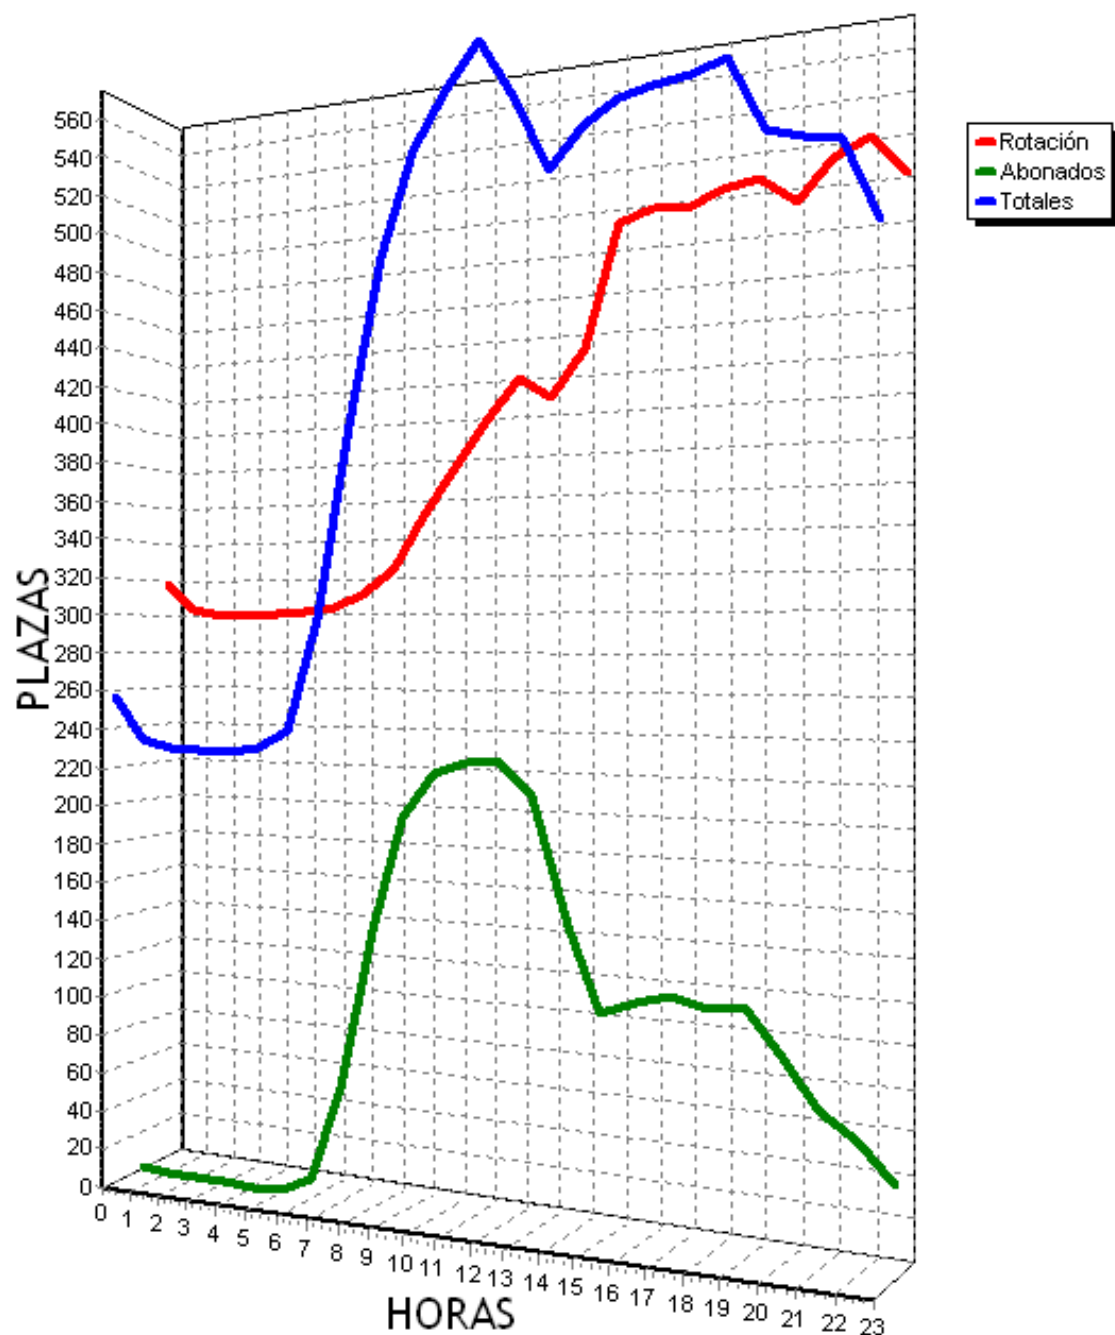

PLAZAS TOTALES DEL PARKING = 719

HORA	ROTACION	ABONADOS	TOTALES
0	318 44%	1 0%	256 35%
1	303 42%	0 0%	235 32%
2	300 41%	1 0%	231 32%
3	299 41%	1 0%	230 31%
4	300 41%	0 0%	230 31%
5	301 41%	2 0%	232 32%
6	303 42%	9 1%	241 33%
7	310 43%	58 8%	297 41%
8	324 45%	140 19%	393 54%
9	350 48%	197 27%	475 66%
10	375 52%	221 30%	525 73%
11	396 55%	227 31%	552 76%
12	418 58%	227 31%	574 79%
13	406 56%	210 29%	545 75%
14	430 59%	149 20%	508 70%
15	490 68%	108 15%	527 73%
16	495 68%	115 15%	538 74%
17	493 68%	120 16%	542 75%
18	500 69%	115 15%	544 75%
19	505 70%	117 16%	551 76%
20	491 68%	95 13%	516 71%
21	511 71%	73 10%	512 71%
22	519 72%	61 8%	509 70%
23	500 69%	43 5%	472 65%
TOTALES	9637	2290	10235