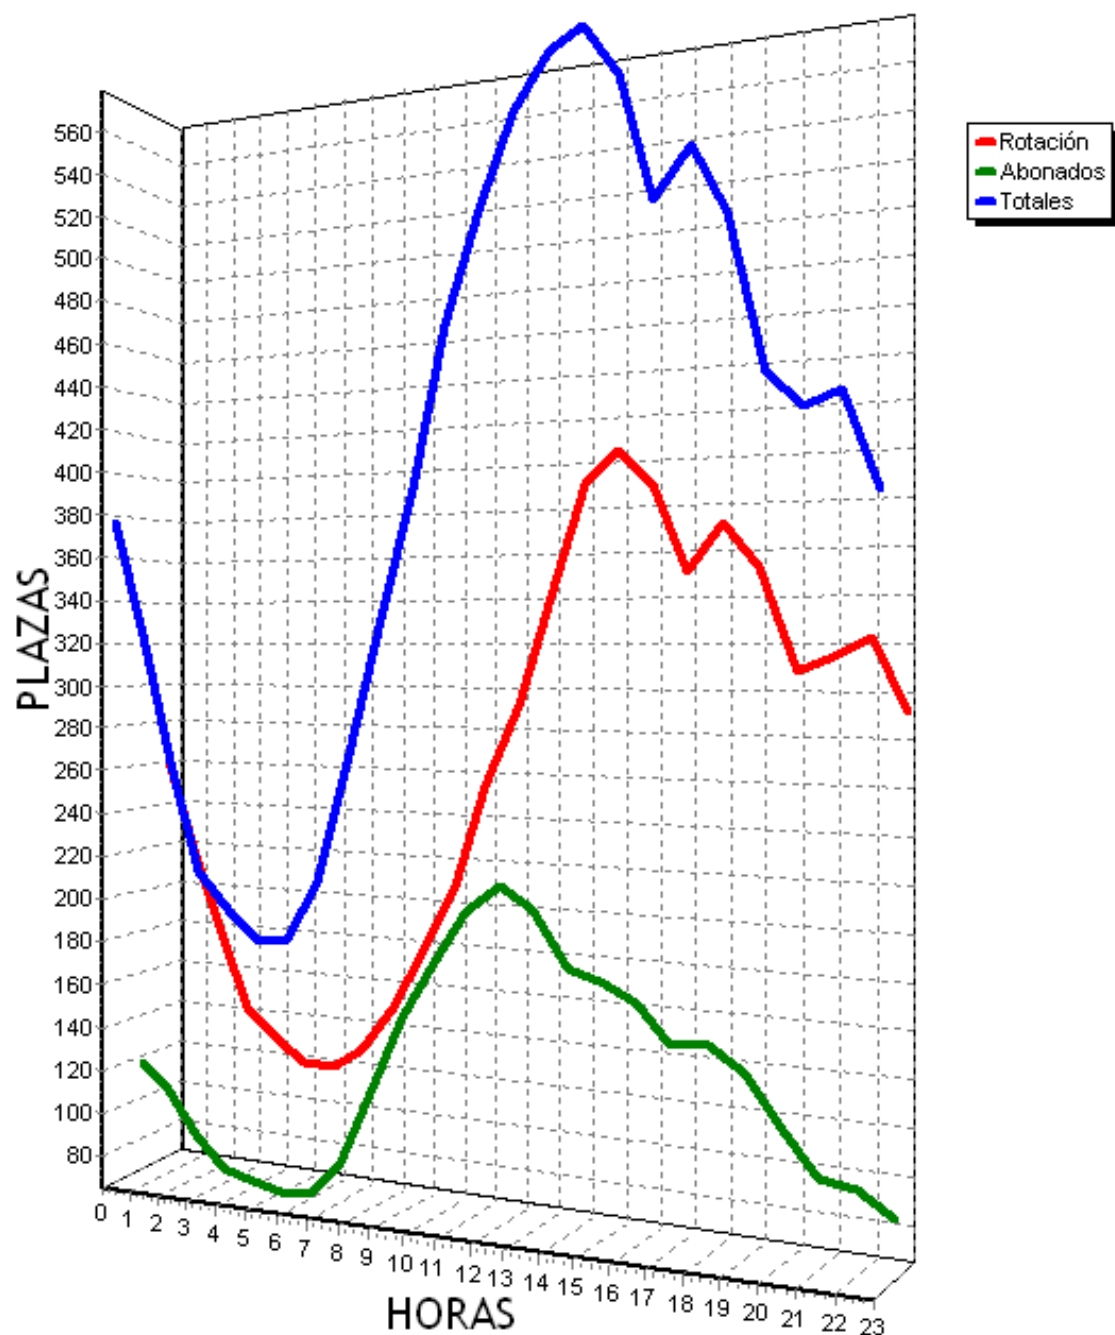

PLAZAS TOTALES DEL PARKING = 719

HORA	ROTACION	ABONADOS	TOTALES
0	262 36%	116 16%	377 52%
1	218 30%	105 14%	323 44%
2	179 24%	86 11%	264 36%
3	144 20%	72 10%	215 29%
4	131 18%	69 9%	198 27%
5	121 16%	65 9%	185 25%
6	121 16%	67 9%	187 26%
7	131 18%	83 11%	214 29%
8	152 21%	119 16%	270 37%
9	179 24%	152 21%	331 46%
10	210 29%	178 24%	387 53%
11	256 35%	202 28%	457 63%
12	292 40%	214 29%	505 70%
13	341 47%	205 28%	545 75%
14	390 54%	180 25%	569 79%
15	404 56%	175 24%	578 80%
16	388 53%	168 23%	555 77%
17	351 48%	152 21%	502 69%
18	371 51%	153 21%	523 72%
19	352 48%	143 19%	494 68%
20	308 42%	121 16%	429 59%
21	314 43%	102 14%	415 57%
22	322 44%	100 13%	421 58%
23	292 40%	90 12%	381 52%
TOTALES	6229	3117	9325